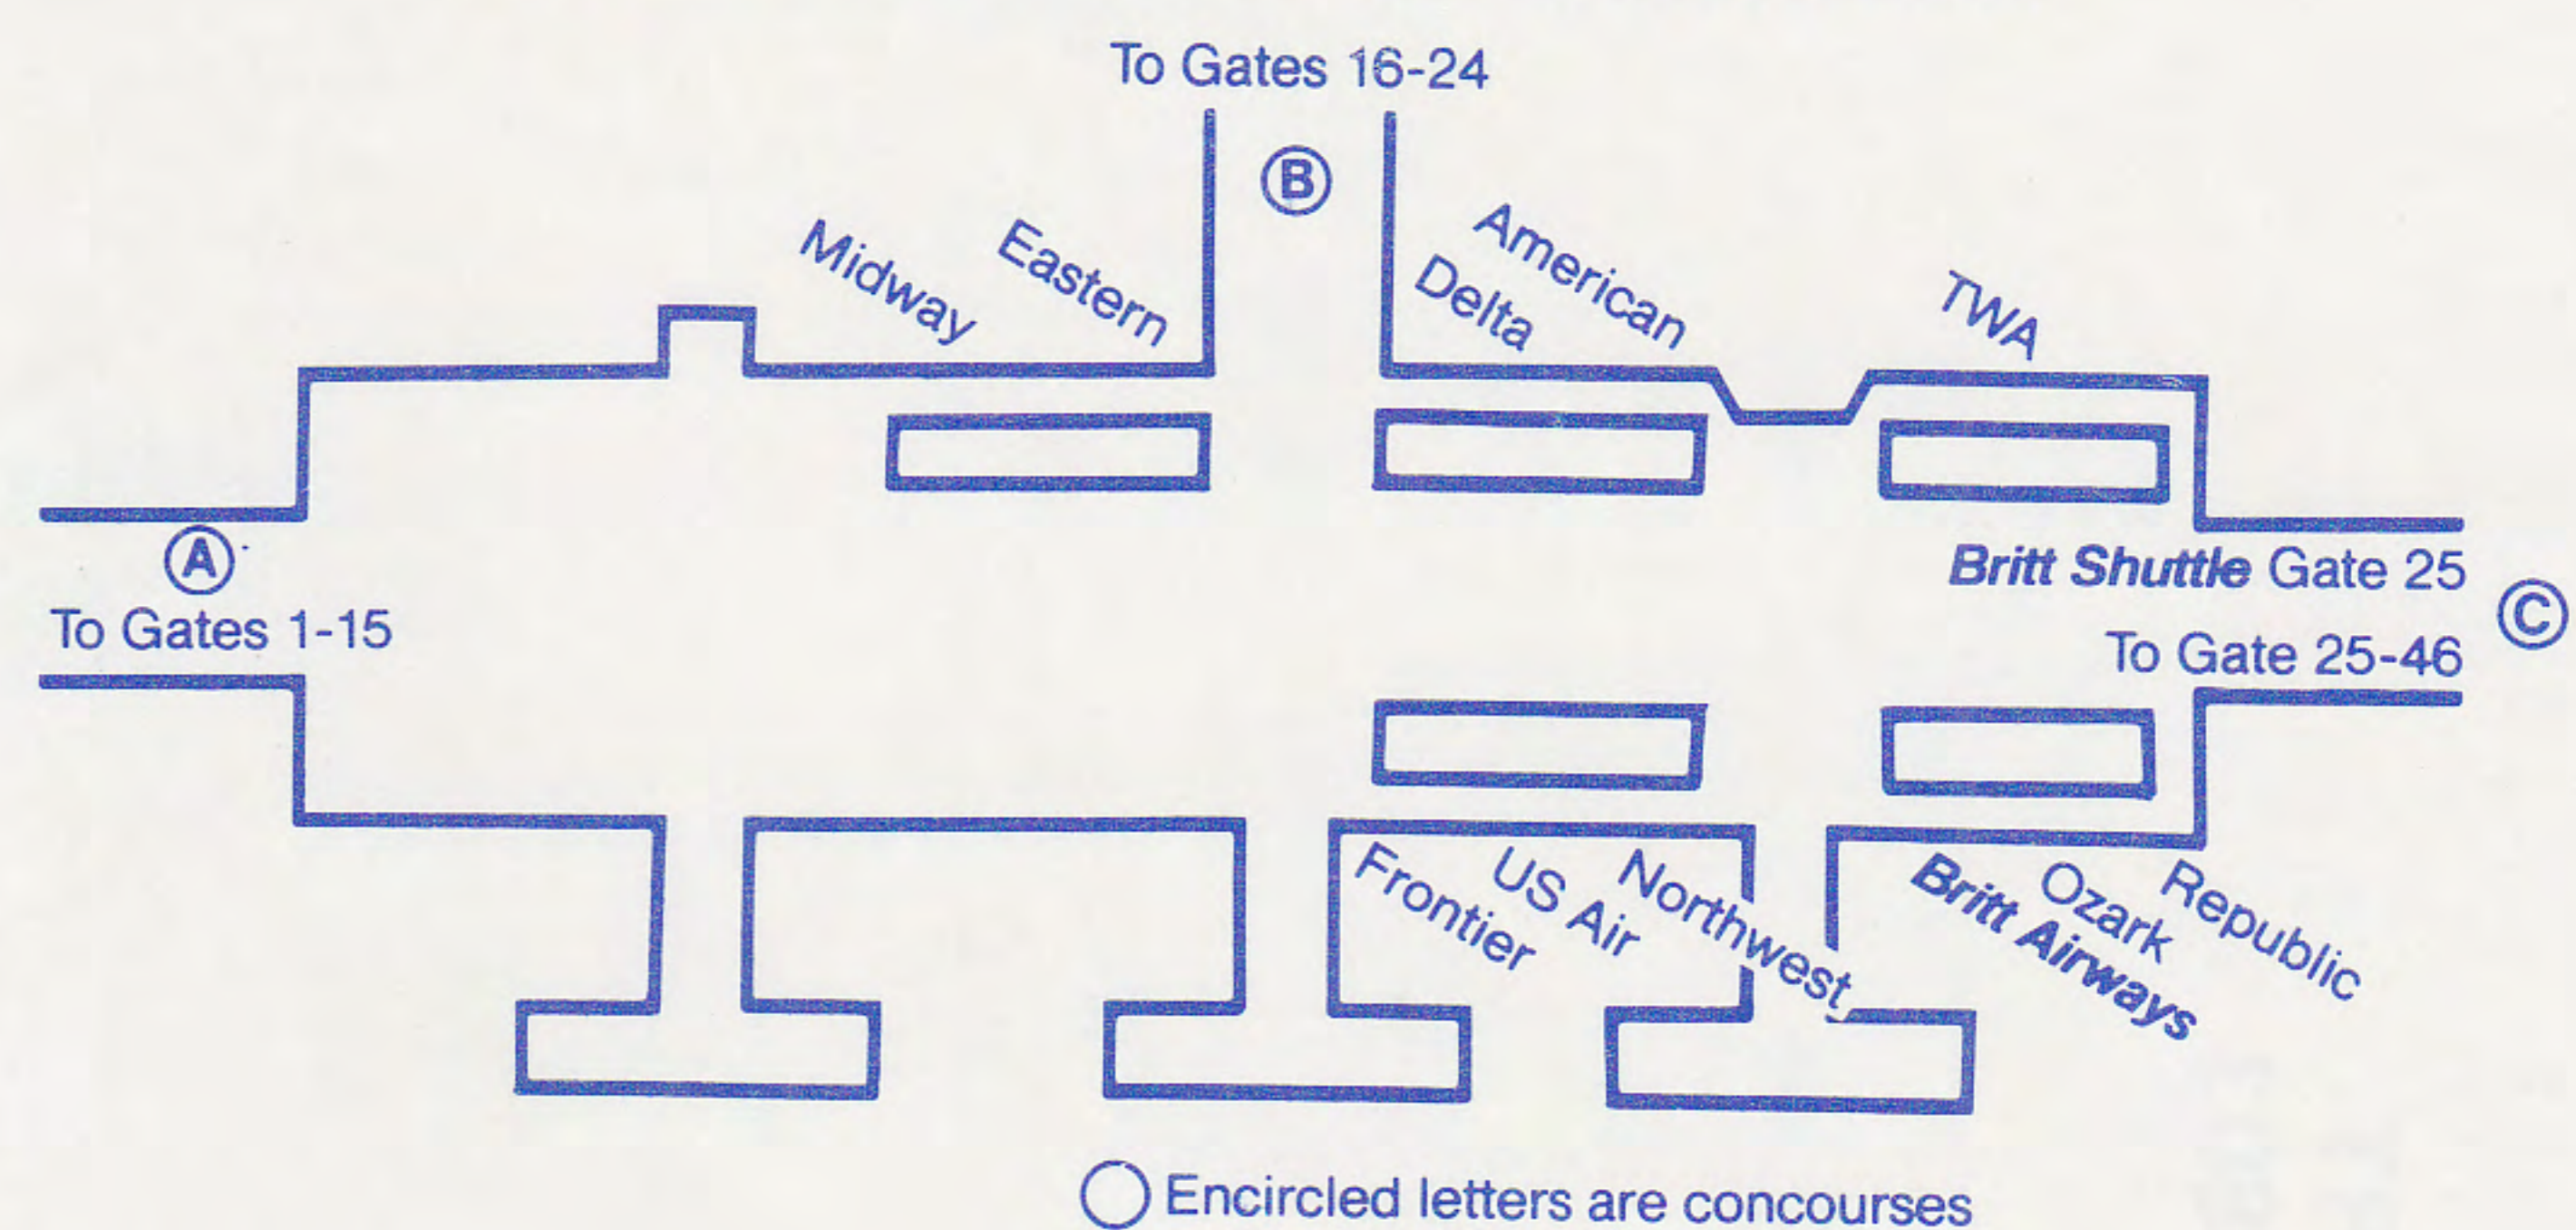

ST. LOUIS LAMBERT INTERNATIONAL