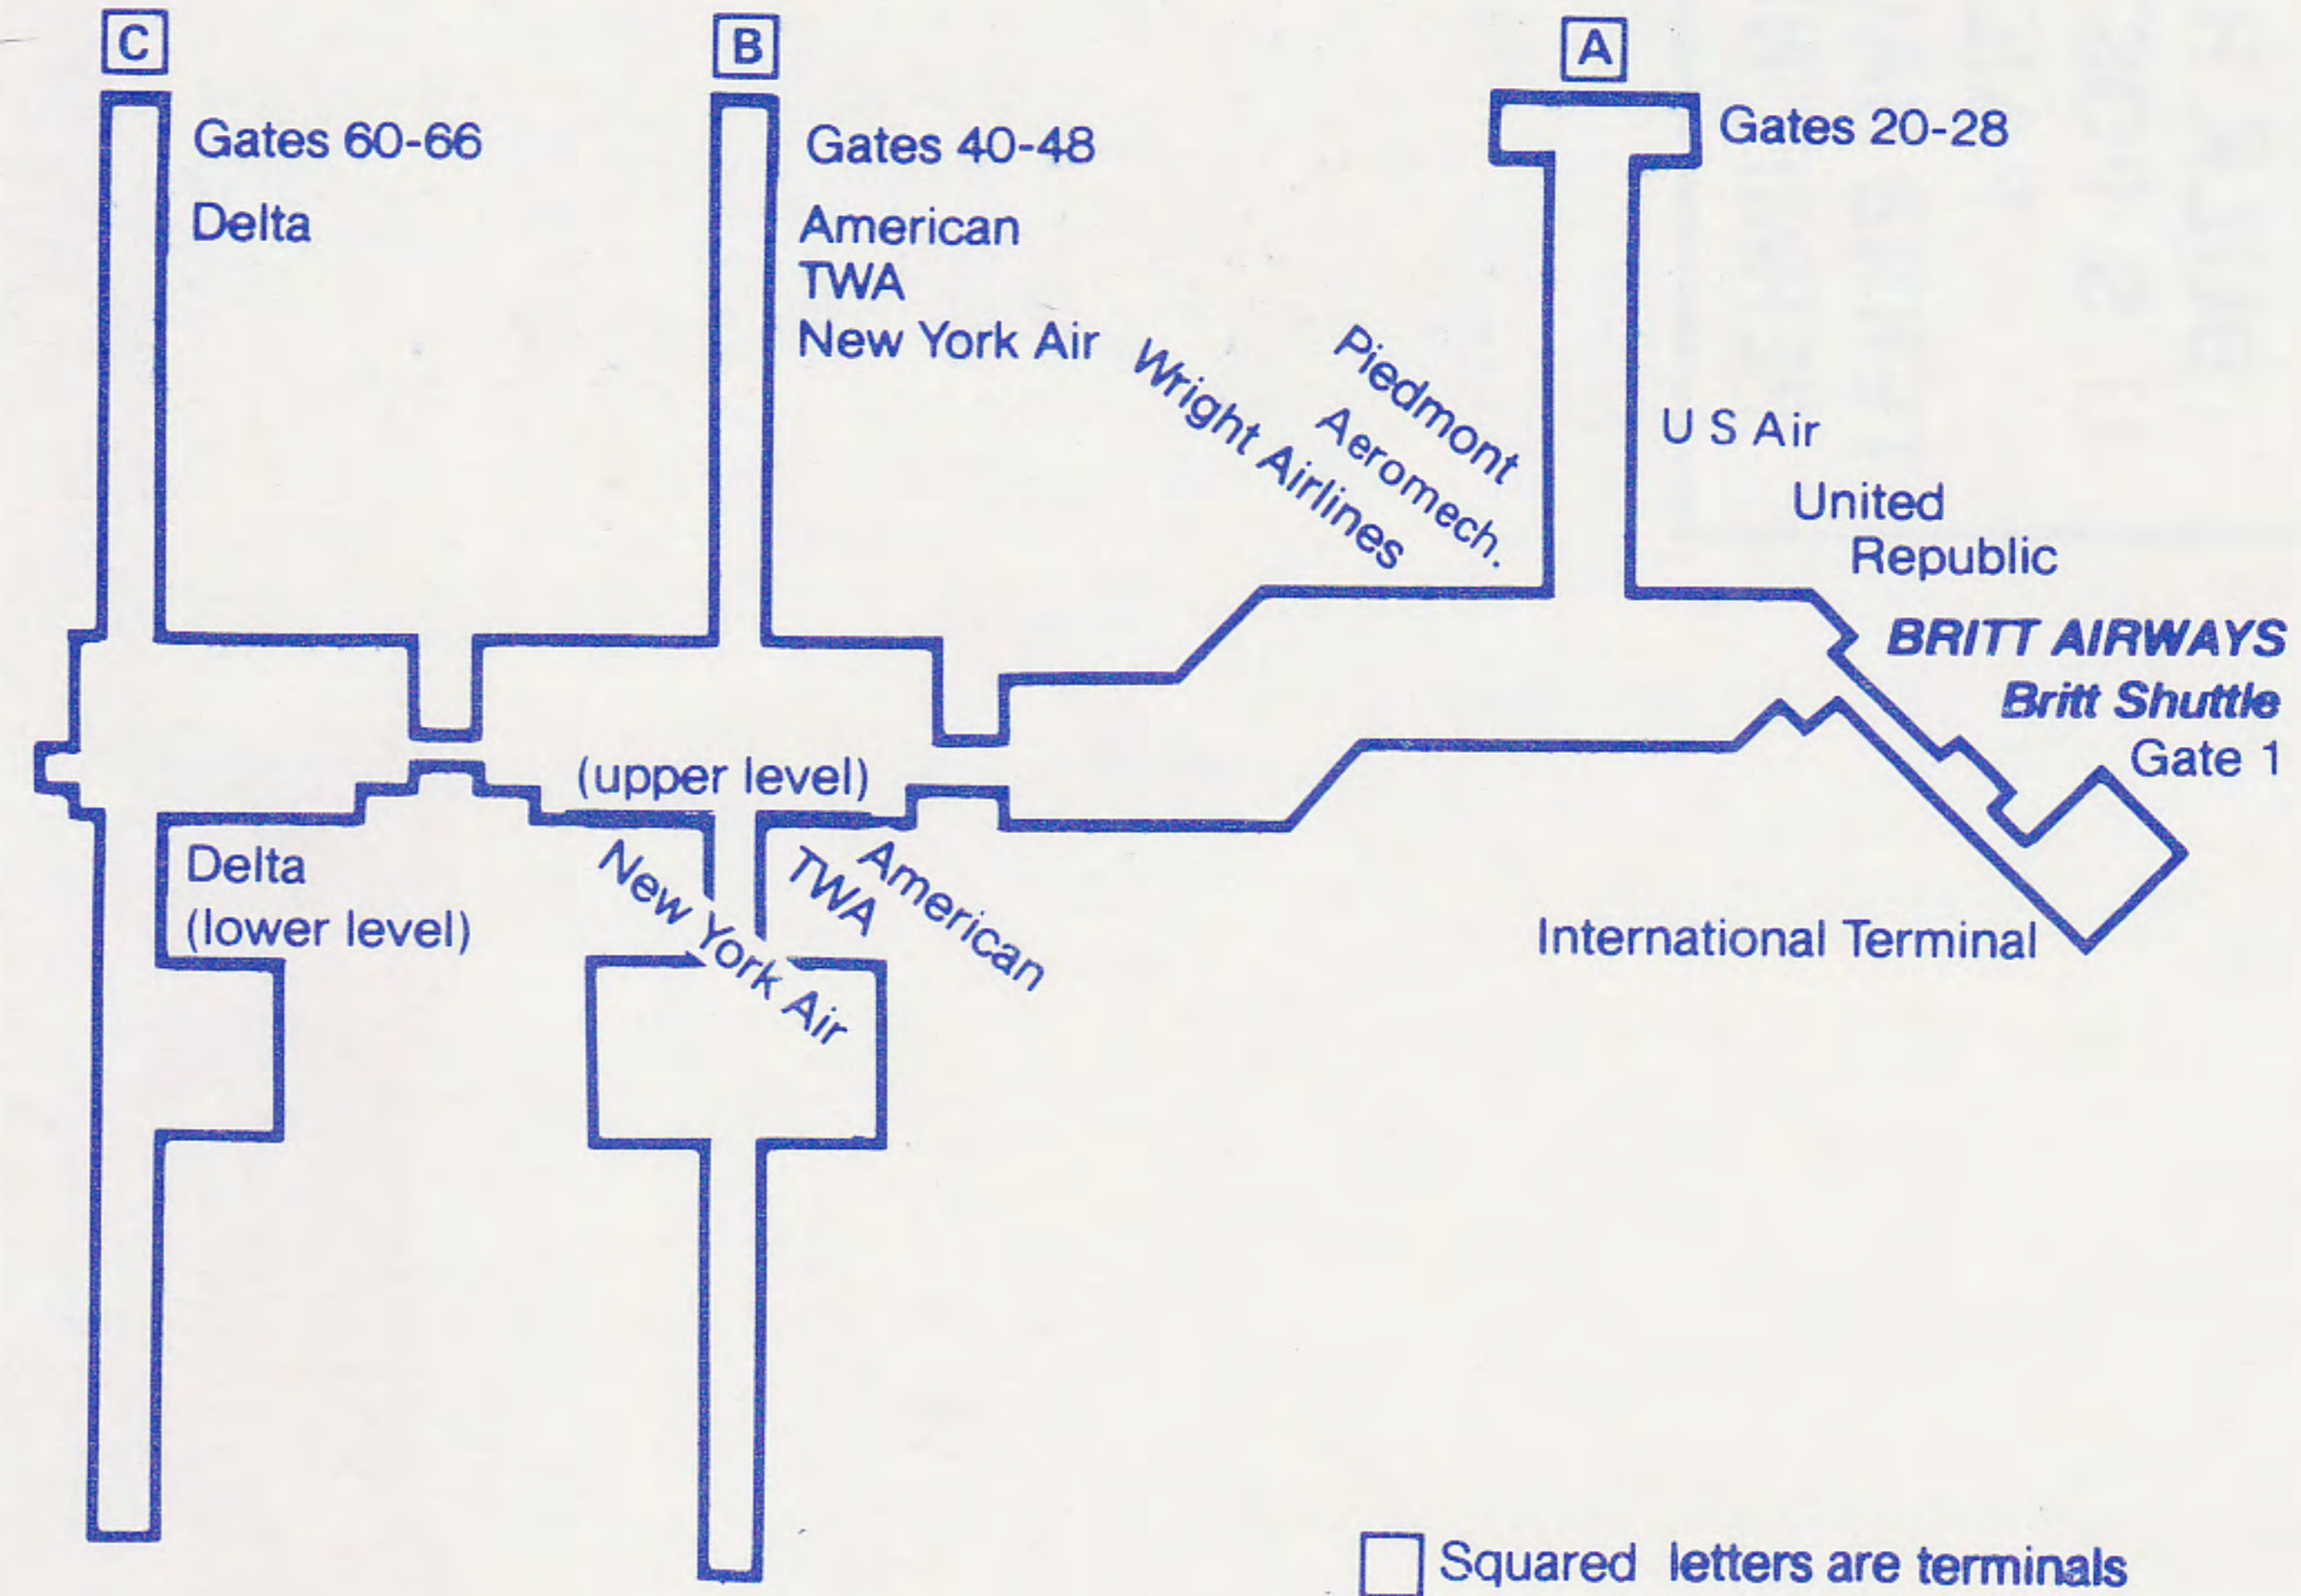

GREATER CINCINNATI INTERNATIONAL