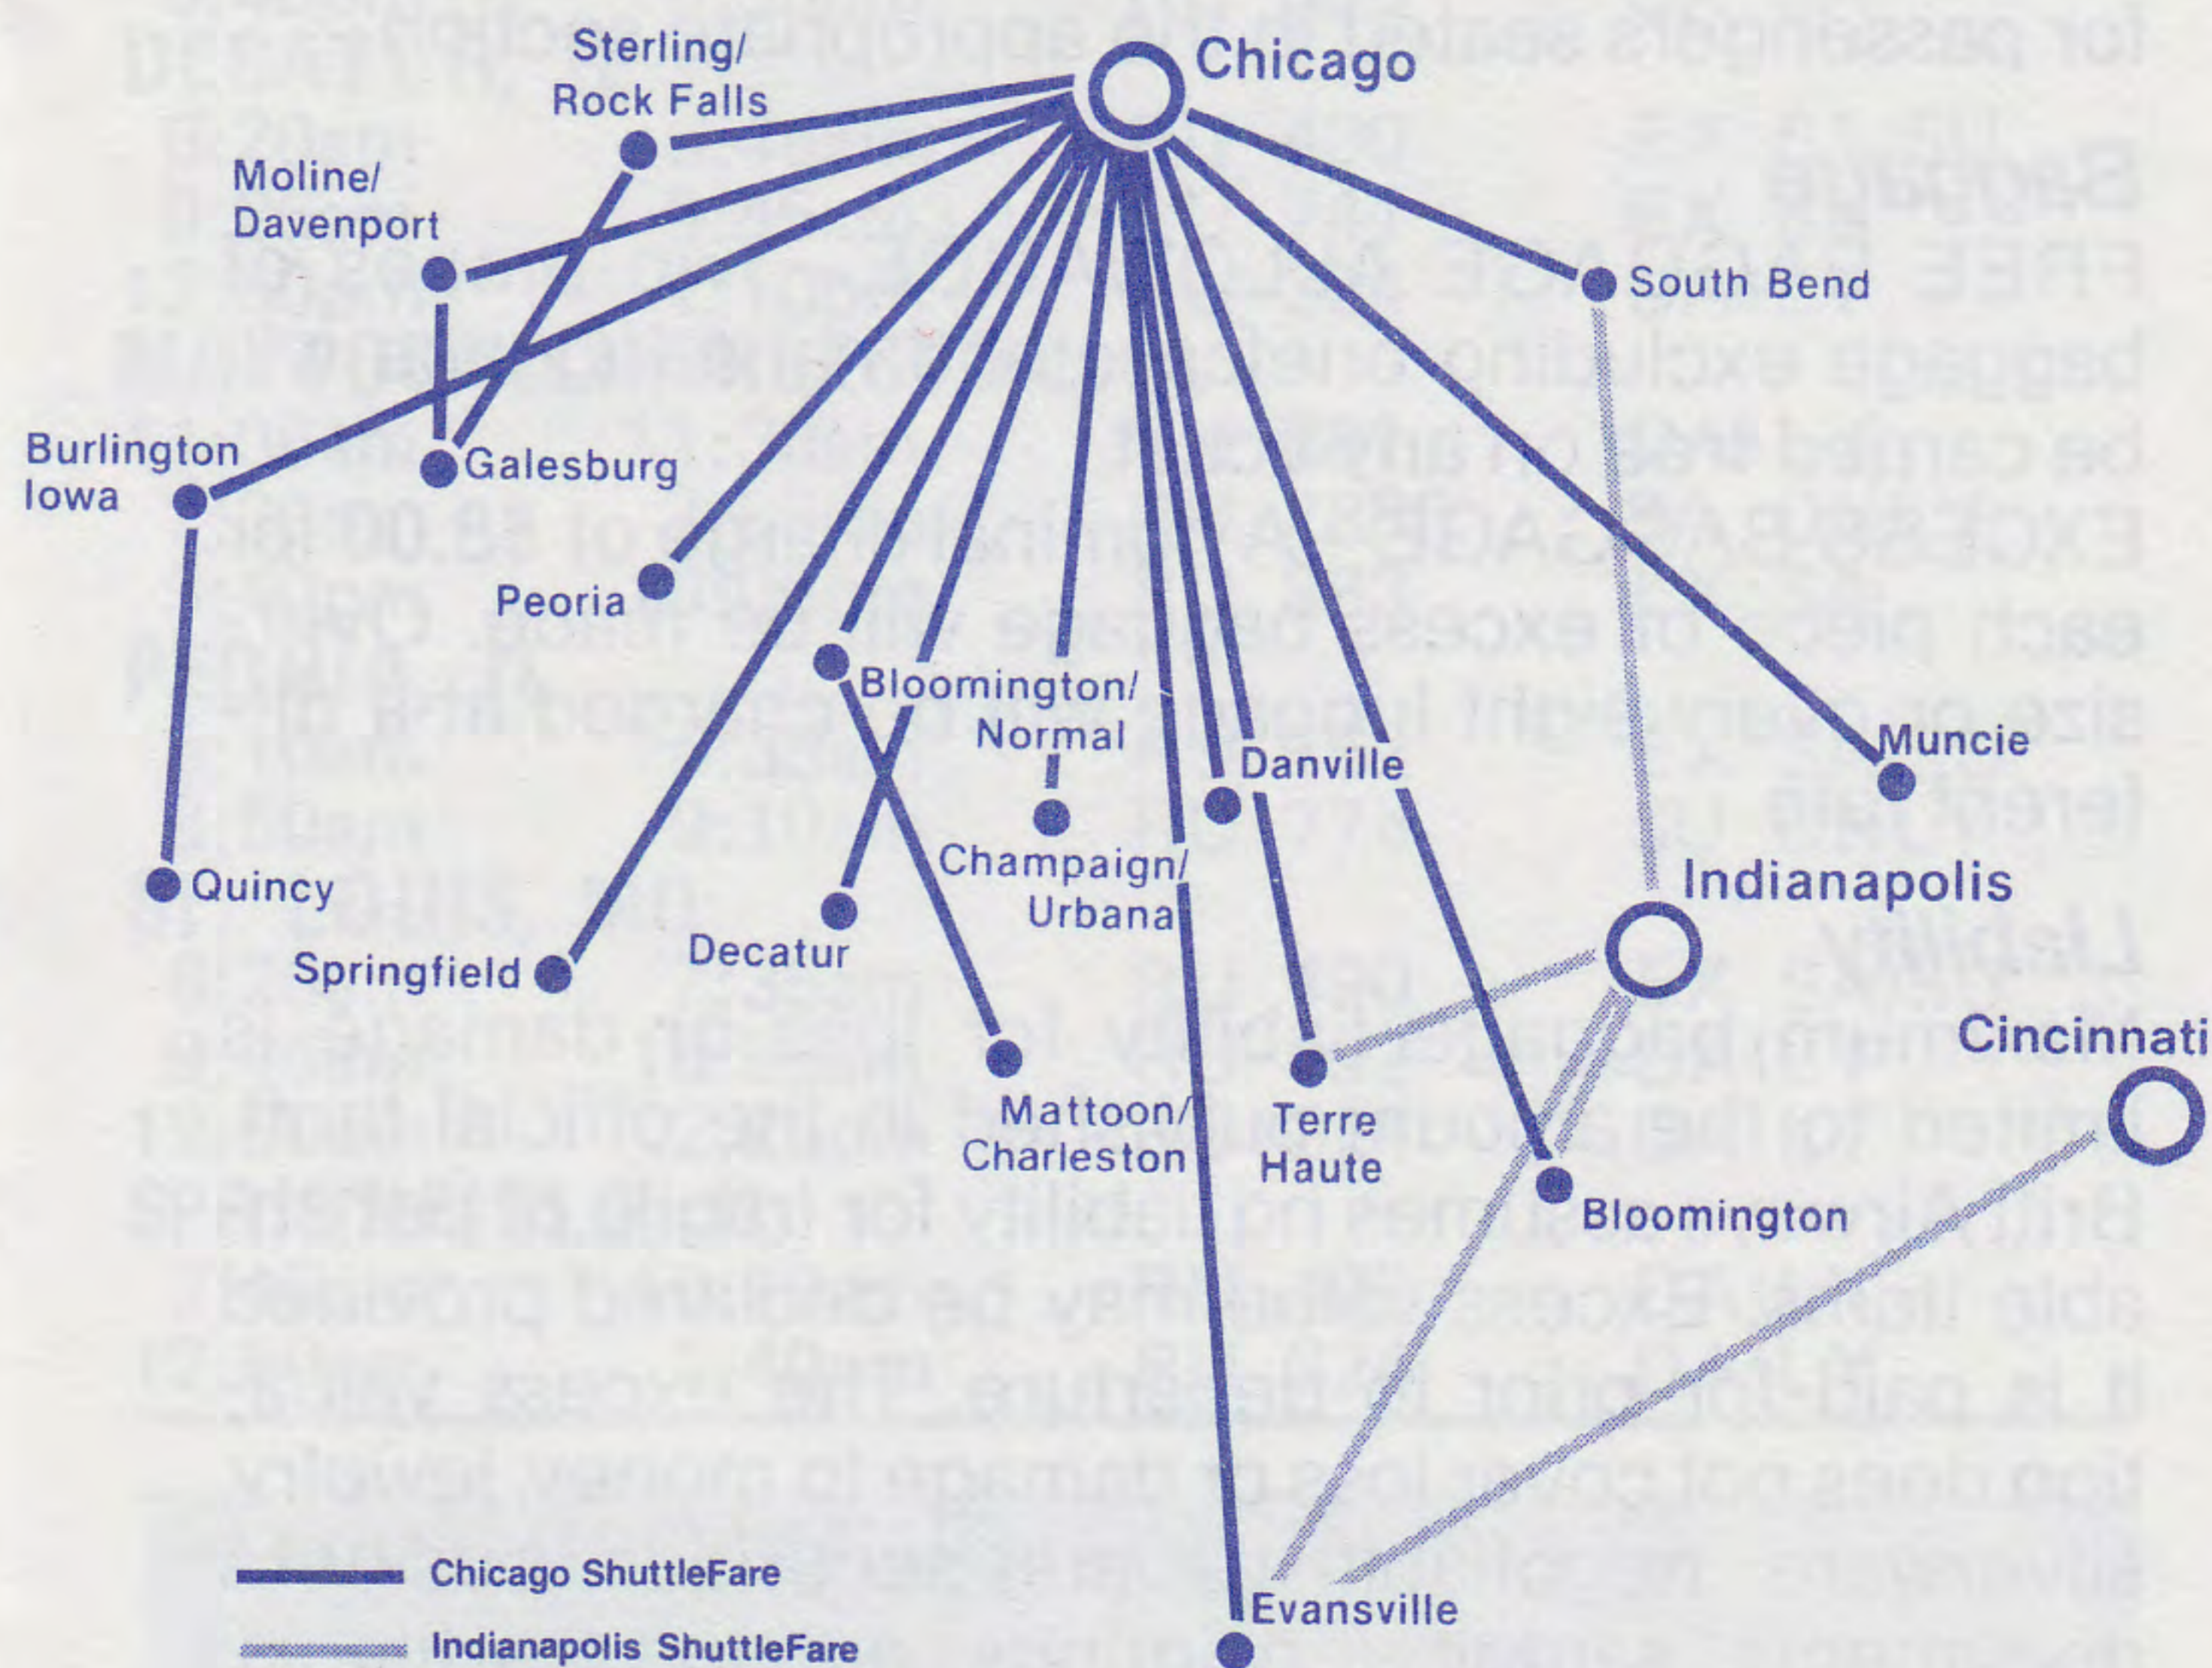

For RESERVATIONS Call Toll Free. . . .

Nationwide Wats Line	1-800-428-3276
Illinois	1-800-322-9321
Ohio, Indiana, Kentucky, Michigan, Iowa, Missouri and Tennessee	1-800-447-8564

GIVE THIS GUY A BREAK...

Thank you,

BRITT *airways*

BRITT AIRWAYS

BRITT bundle

**FAST PARCEL
SERVICE**

Business today runs on a fast track. Deadlines are tight, and they cannot be missed. Britt's reliable BRITT BUNDLE will whisk your rush material to its destination city anywhere in the Britt Shuttle System plus many other cities within hours, usually within the same day. And that beats expressing your rush work. Count on the Britt Bundle to rush reports, videotapes, films, blue prints, computer tapes, replacement parts, and other rush jobs. Certain restrictions apply. Call Britt Air Freight for details.

The Shuttle

BRITT *airways*

© Copyright 1982 Britt Airways

SAVE MONEY ALL OVER THE MAP

with
the low
Britt ShuttleFare™

Save even more than Britt's regular low fares with the special Britt Shuttle Fare.

Unlike promotional fares, you don't have to purchase in advance or limit your length of stay. And every seat on every flight is available at this low, low fare to most of the 22 cities Britt Airways serves.

So call Britt or your Travel Agent and start saving today. Don't forget to use our new Toll Free Nationwide number when calling from out of town.

The number is 1-800-428-3276.

GENERAL INFORMATION

Check In Time