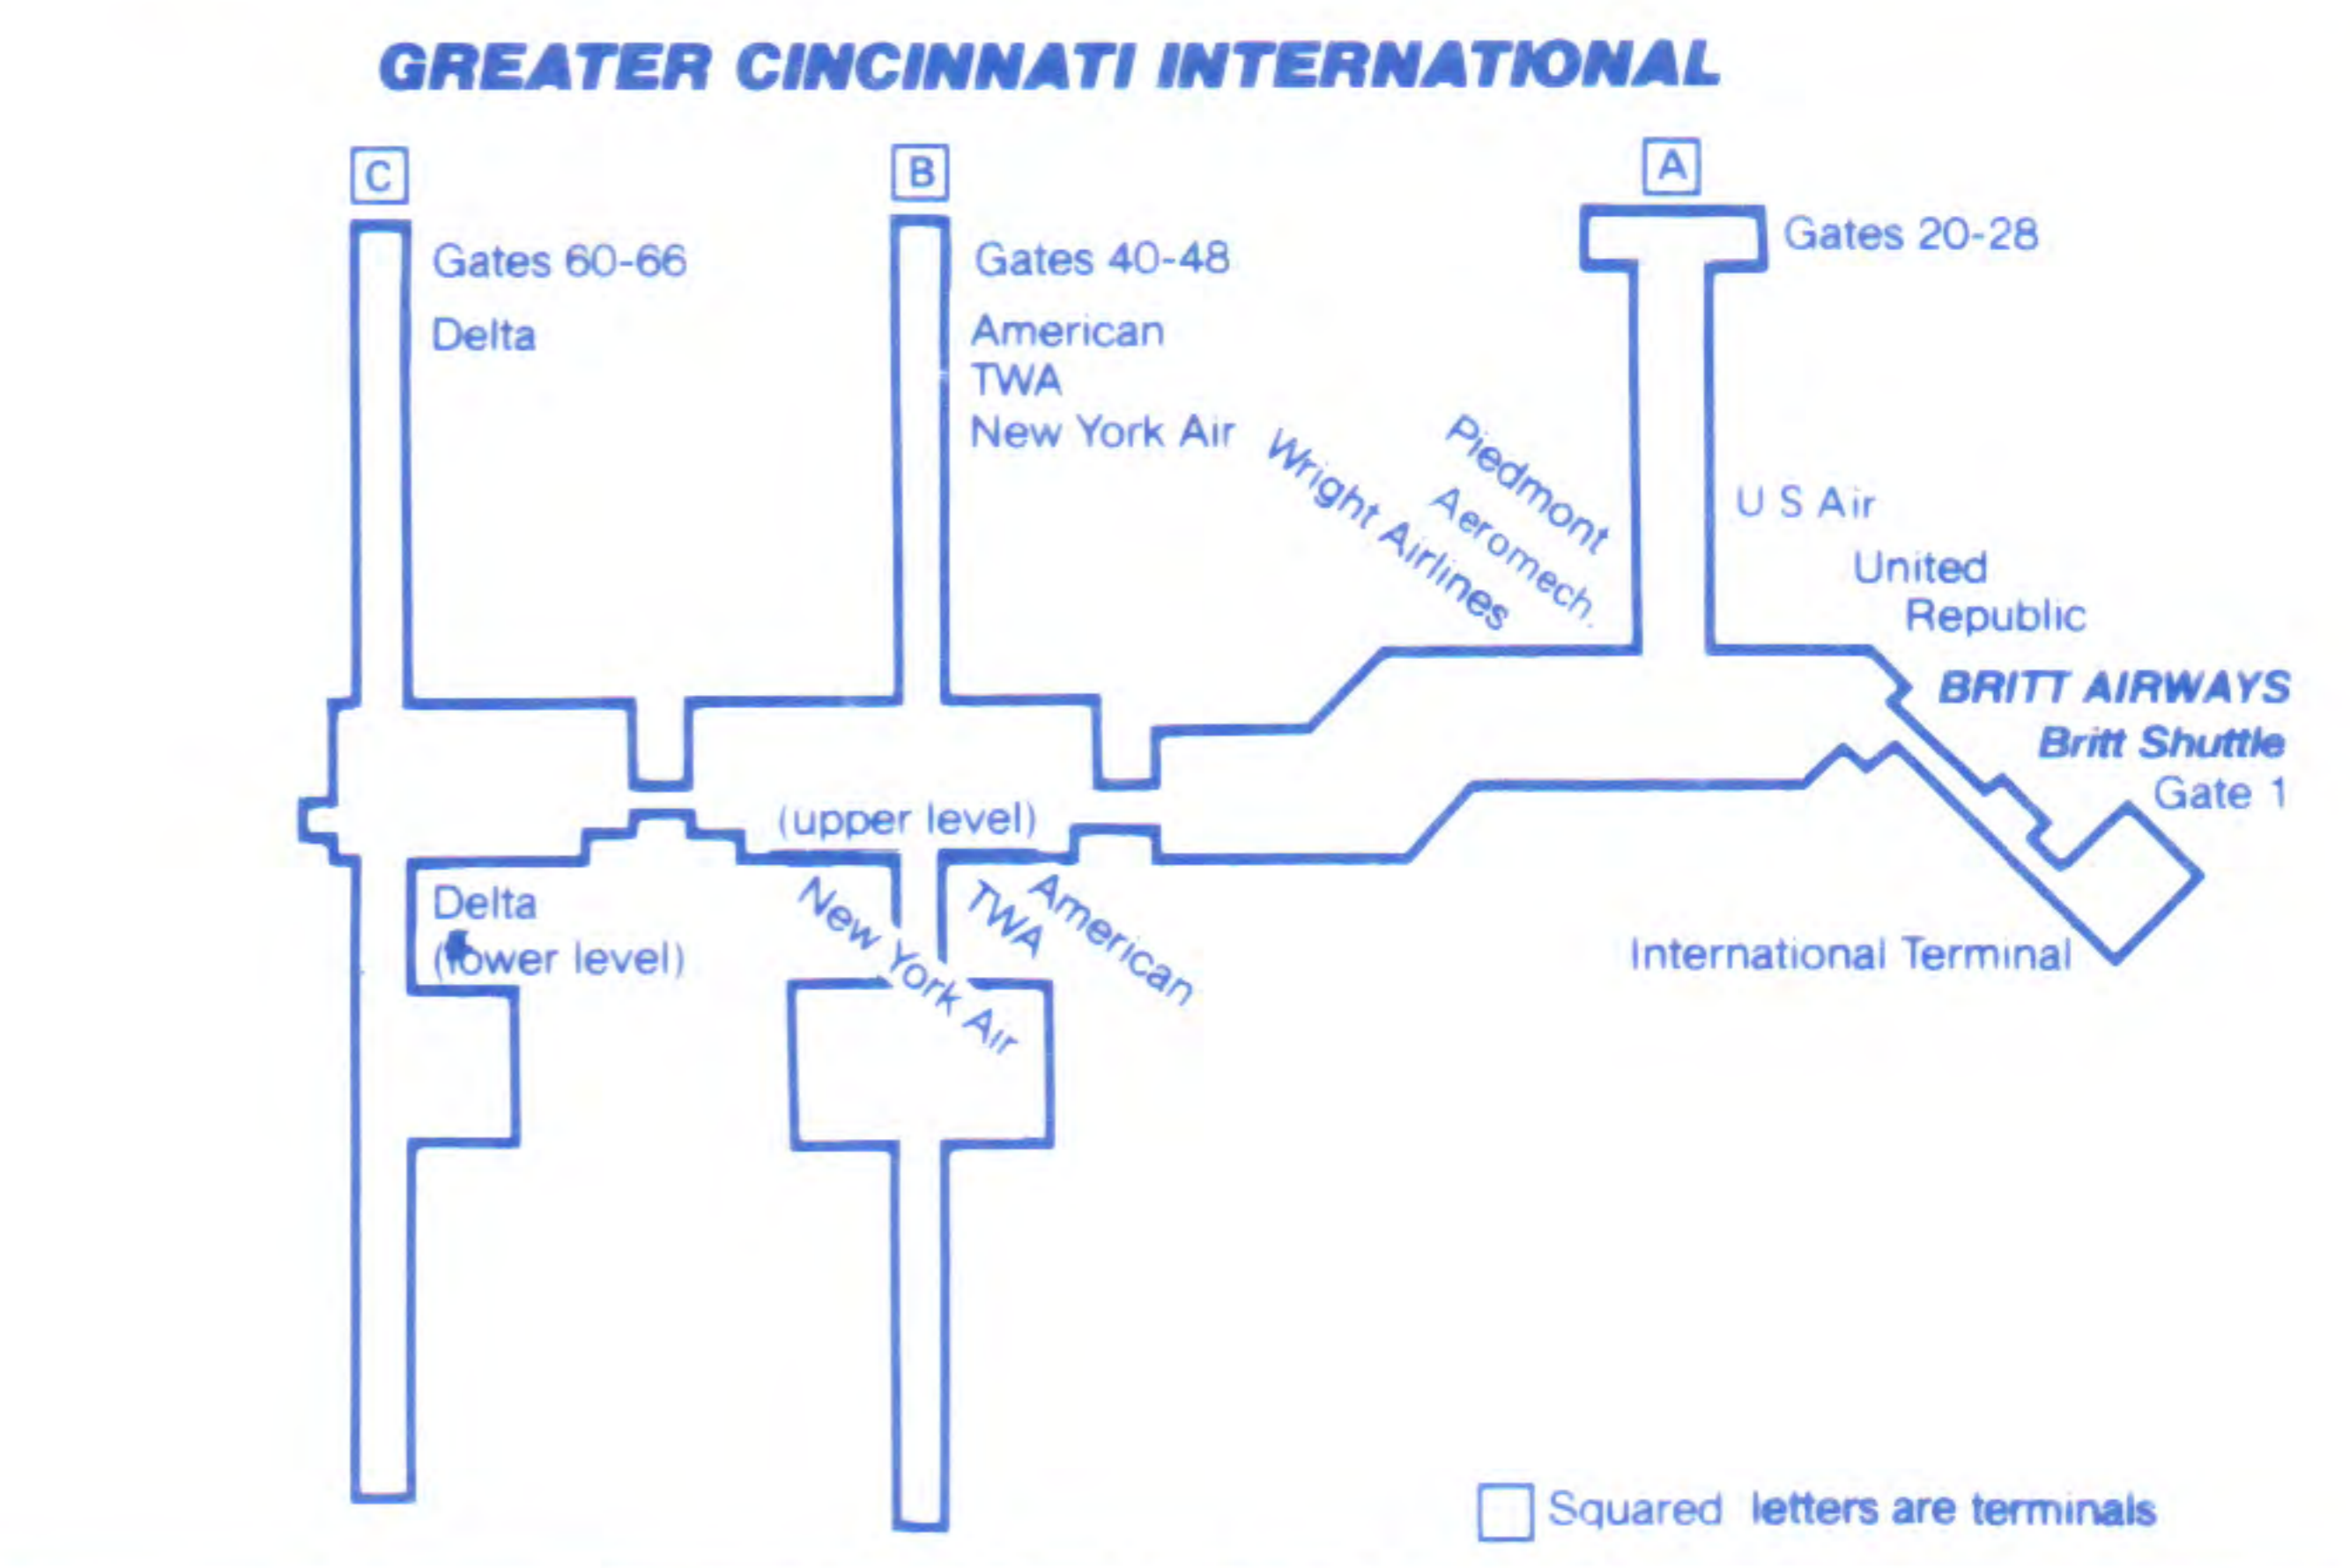

Depart Arrive Flight Frequency

FROM TERRE HAUTE, IN Cont'd.

Depart	Arrive	Flight	Frequency
TO CHICAGO O'HARE INTERNATIONAL AIRPORT			
7:40am	7:40am	RU 340	EX SA/SU
7:40am	7:45am	RU 828	SA ONLY
10:30am	10:50am	RU 128	DAILY
2:00pm	2:00pm	RU 792	EX SU
2:00pm	2:00pm	RU 798	SU ONLY
3:30pm	3:50pm	RU 136	SA/SU ONLY
3:40pm	3:40pm	RU 130	EX SA/SU
6:50pm	7:10pm	RU 132	EX SA
DANVILLE, IL			
10:30am	9:50am	RU 128	DAILY
3:30pm	2:50pm	RU 136	SA/SU ONLY
6:50pm	6:10pm	RU 132	EX SA
EVANSVILLE, IN			
11:30am	11:05am	RU127	EX SA/SU
INDIANAPOLIS, IN			
6:25am	7:15am	RU 380	EX SA/SU
7:35am	8:25am	RU 388	SA/SU ONLY
8:00am	8:25am	RU 382	EX SA/SU
10:00am	10:50am	RU 383	DAILY
2:30pm	3:20pm	RU 386	DAILY
5:00pm	5:50pm	RU 387	DAILY

BRITT AND UNITED'S
DOOR-TO-DOOR* OVERNIGHT
PACKAGE SERVICE TO
ALL BRITT/UNITED CITIES
Call
800-PACKAGE

britt / United AirExpress

* Counter service only in Marion/Herrin, Mattoon/Charleston, and Sterling/Rock Falls.

TWO britt HUBS JOIN FOR BETTER SERVICE

Certain flights will not operate during Holiday periods. Contact Britt Airways for details.