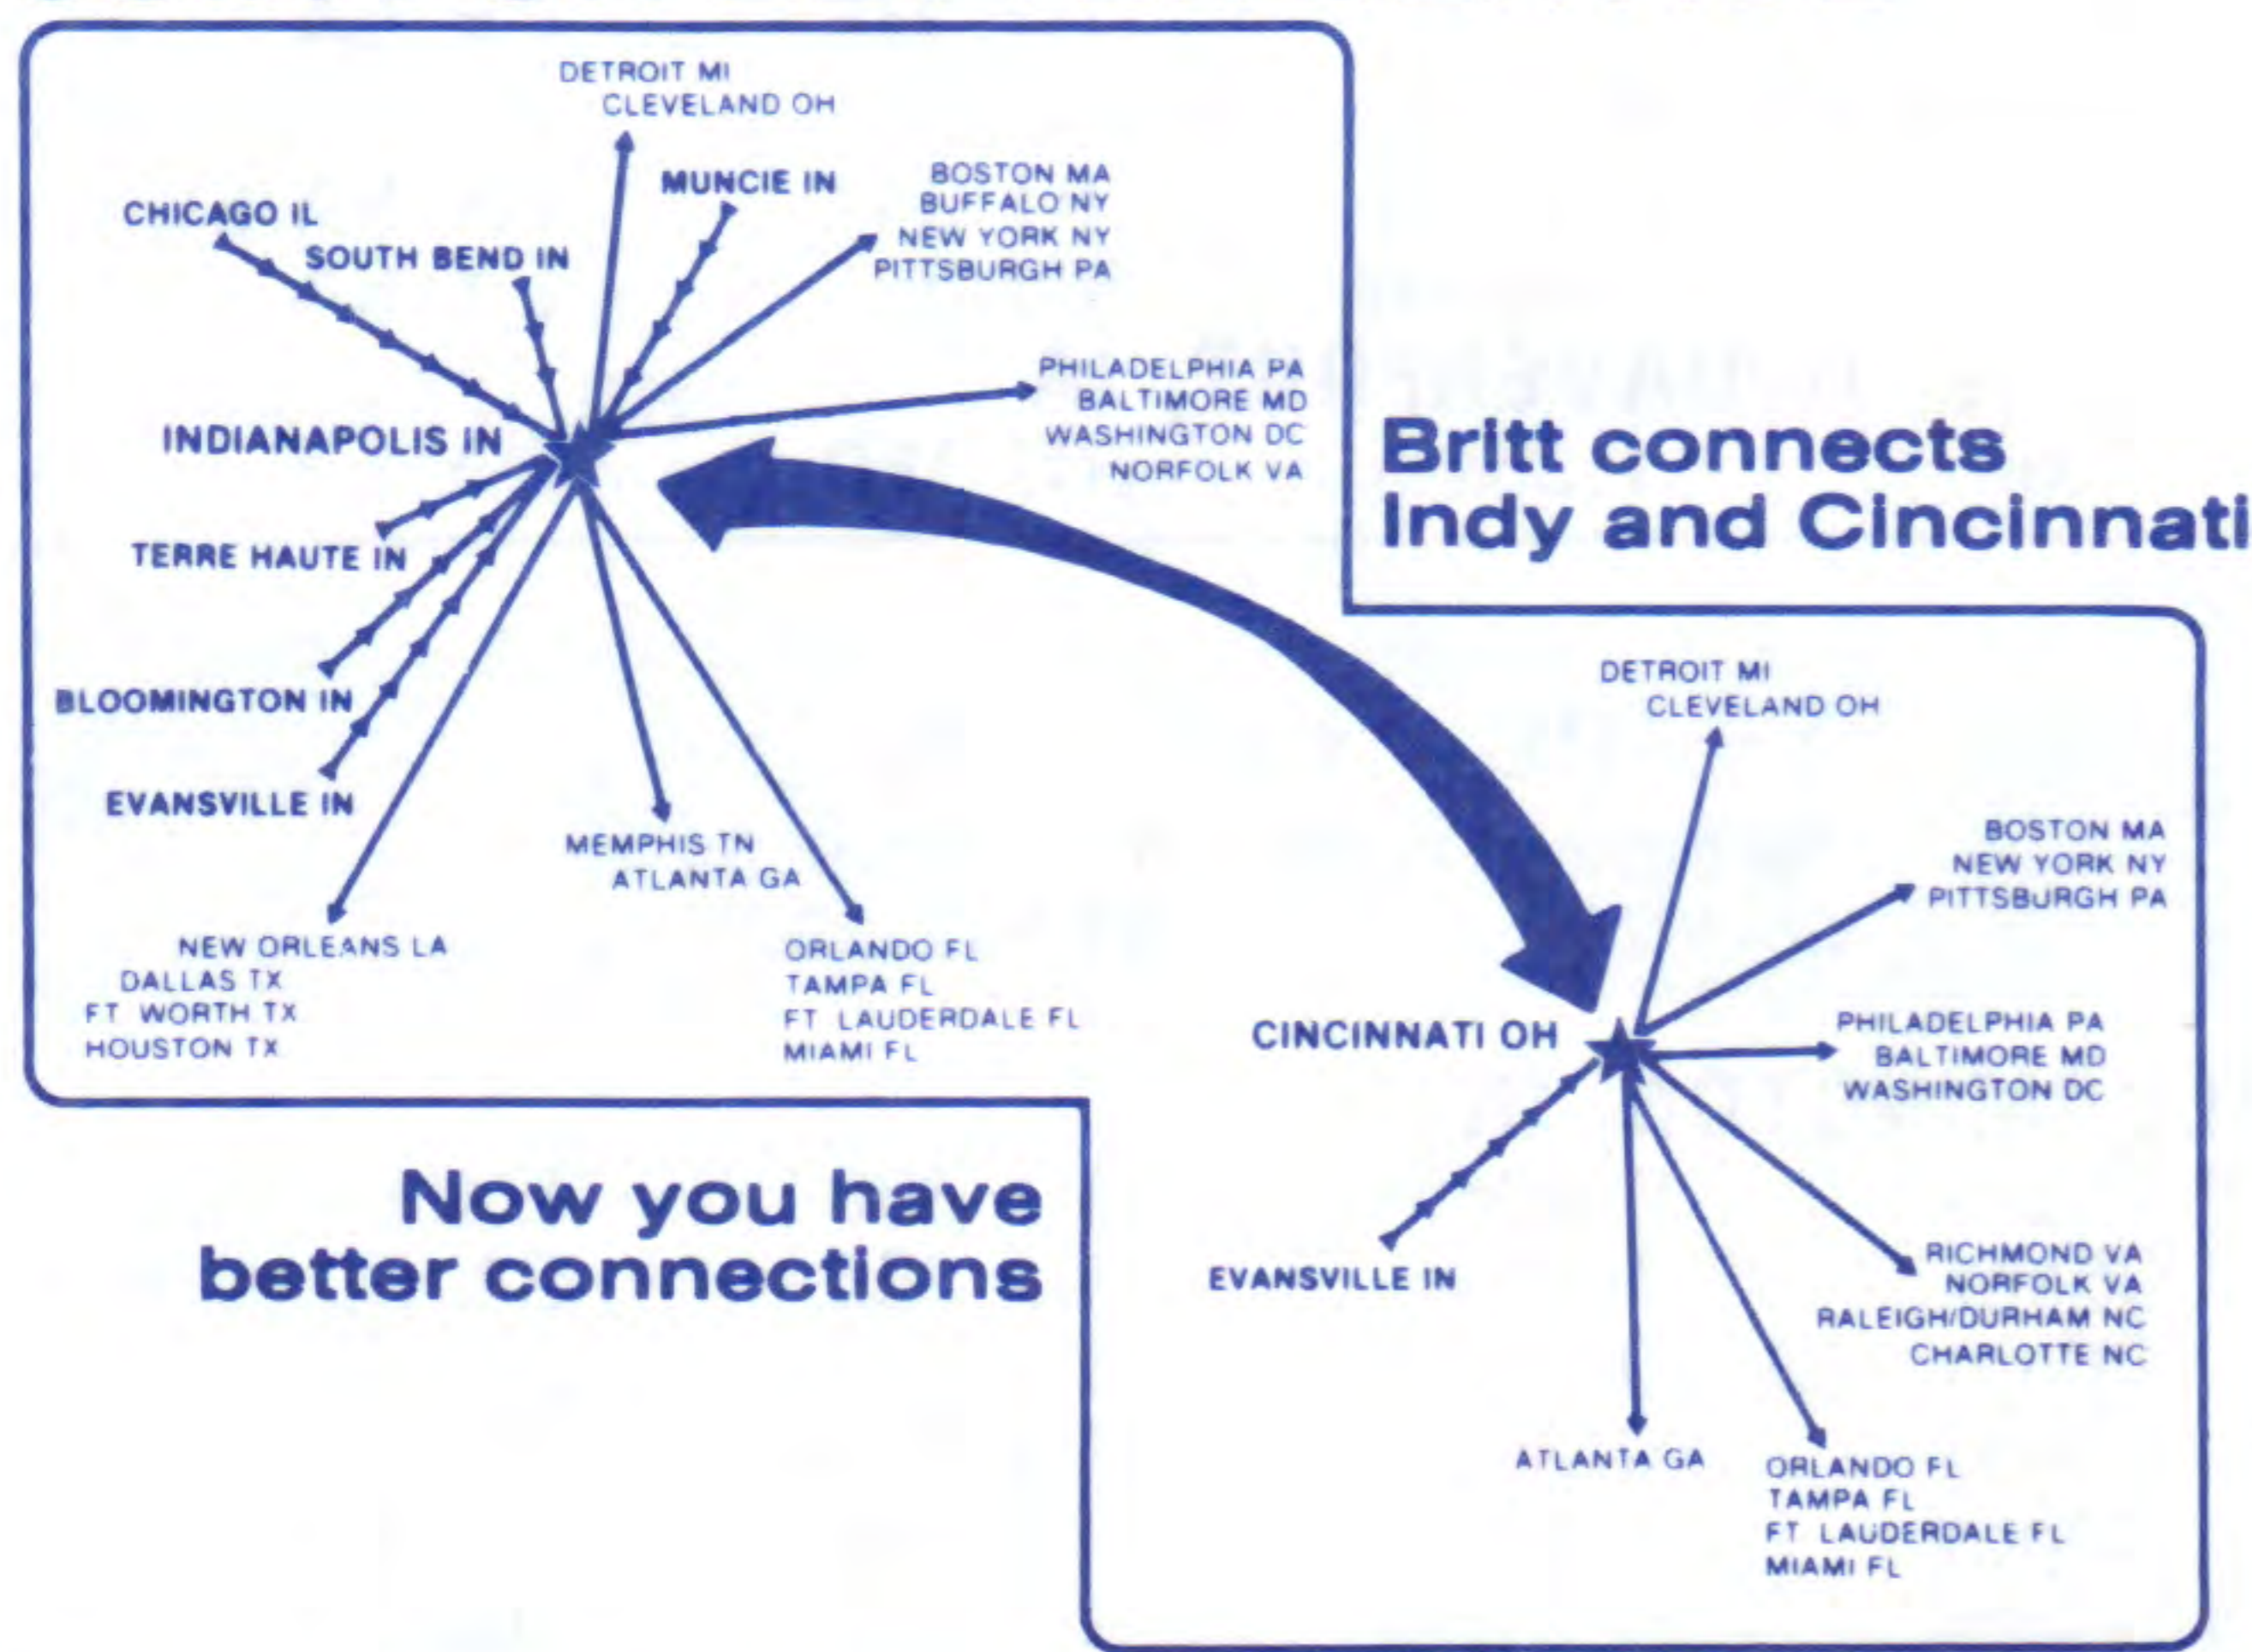

Depart Arrive Flight Frequency

FROM TERRE HAUTE, IN Cont'd.

Depart	Arrive	Flight	Frequency
TO CHICAGO O'HARE INTERNATIONAL AIRPORT			
7:40am	7:40am	RU 340	EX SA/SU
7:40am	7:45am	RU 828	SA ONLY
10:30am	10:50am	RU 128	DAILY
2:00pm	2:00pm	RU 792	EX SU
2:00pm	2:00pm	RU 798	SU ONLY
3:30pm	3:50pm	RU 136	SA/SU ONLY
3:40pm	3:40pm	RU 130	EX SA/SU
6:50pm	7:10pm	RU 132	EX SA
DANVILLE, IL			
10:30am	9:50am	RU 128	DAILY
3:30pm	2:50pm	RU 136	SA/SU ONLY
6:50pm	6:10pm	RU 132	EX SA
EVANSVILLE, IN			
11:30am	11:05am	RU127	EX SA/SU
INDIANAPOLIS, IN			
6:25am	7:15am	RU 380	EX SA/SU
7:35am	8:25am	RU 388	SA/SU ONLY
8:00am	8:25am	RU 382	EX SA/SU
10:00am	10:50am	RU 383	DAILY
2:30pm	3:20pm	RU 386	DAILY
5:00pm	5:50pm	RU 387	DAILY

BRITT AND UNITED'S
DOOR-TO-DOOR* OVERNIGHT
PACKAGE SERVICE TO
ALL BRITT/UNITED CITIES
Call
800-PACKAGE

britt / United AirExpress

* Counter service only in Marion/Herrin, Mattoon/Charleston, and Sterling/Rock Falls.

TWO britt HUBS JOIN FOR BETTER SERVICE

Certain flights will not operate during Holiday periods. Contact Britt Airways for details.