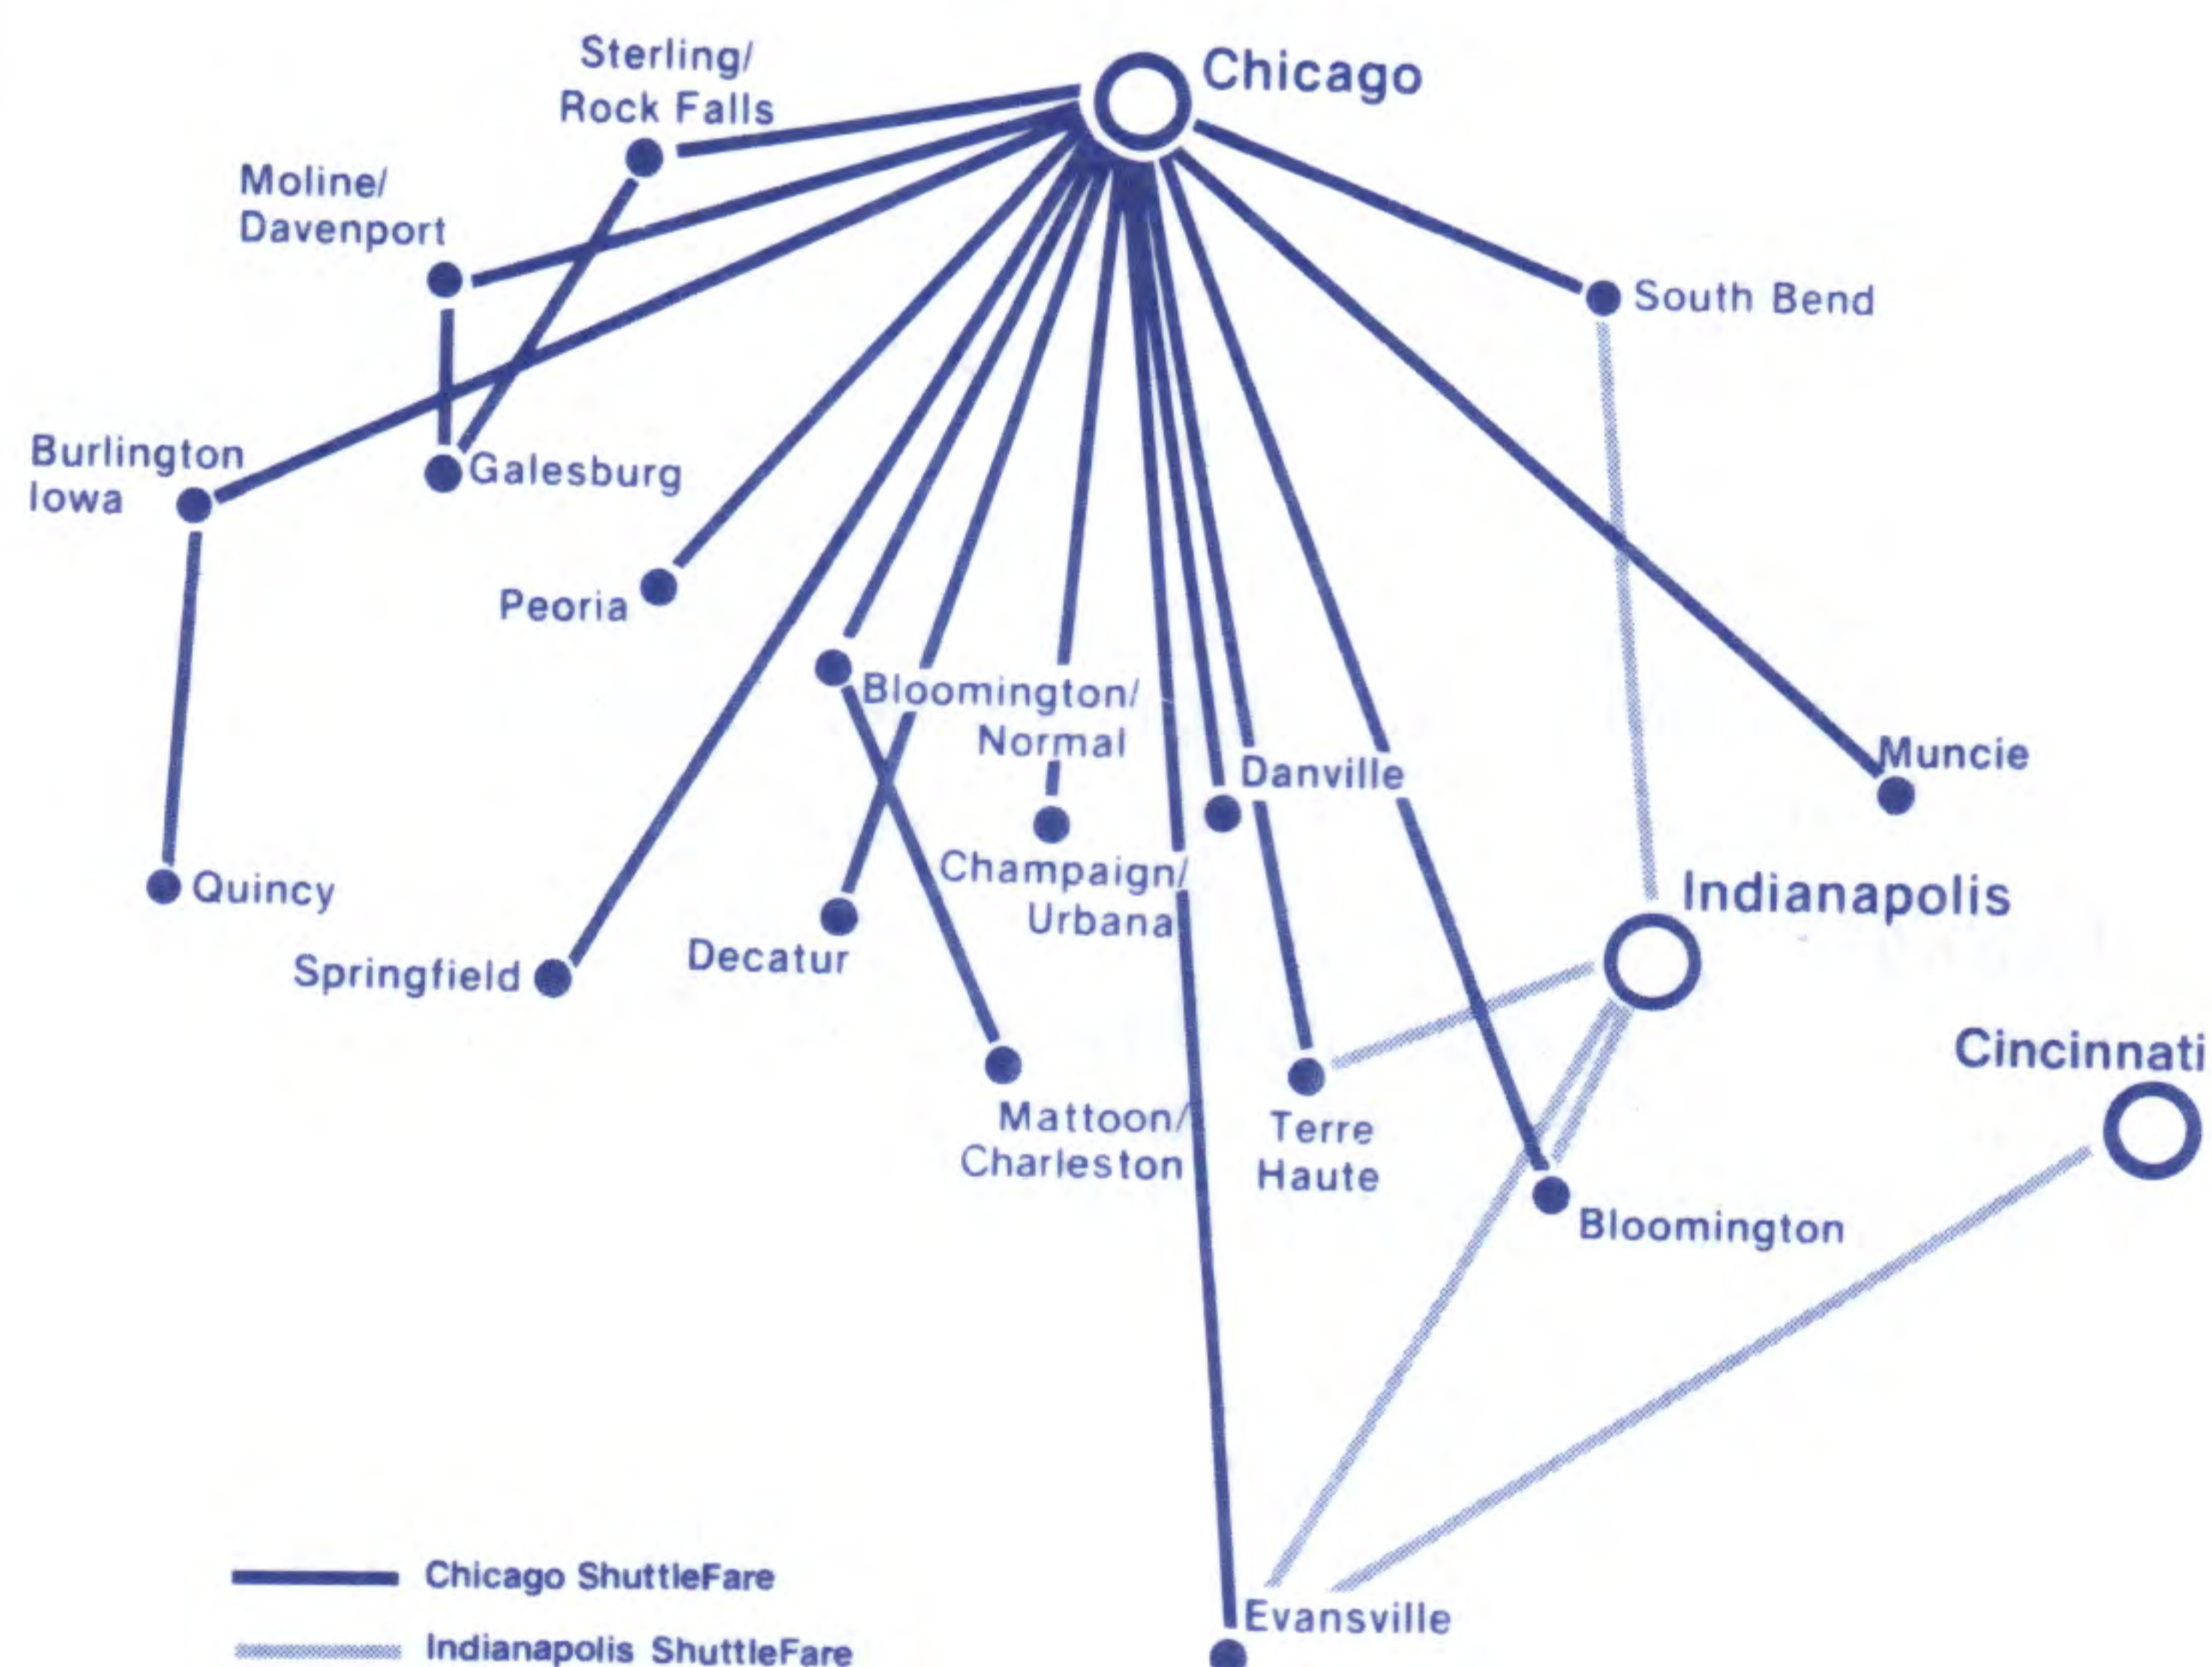

BRITT CAN ACCOMMODATE GROUPS UP TO 47 PASSENGERS

FOR FURTHER INFORMATION
CALL BRITT'S
CHARTER DEPARTMENT AT:
812-877-1538

RELIABLE
Britt
COUNT ON IT!

SAVE MONEY ALL OVER THE MAP

with
the low
Britt ShuttleFare™

Save even more than Britt's regular low fares with the special Britt Shuttle Fare.

Unlike promotional fares, you don't have to purchase in advance or limit your length of stay. And every seat on every flight is available at this low, low fare to most of the 22 cities Britt Airways serves.