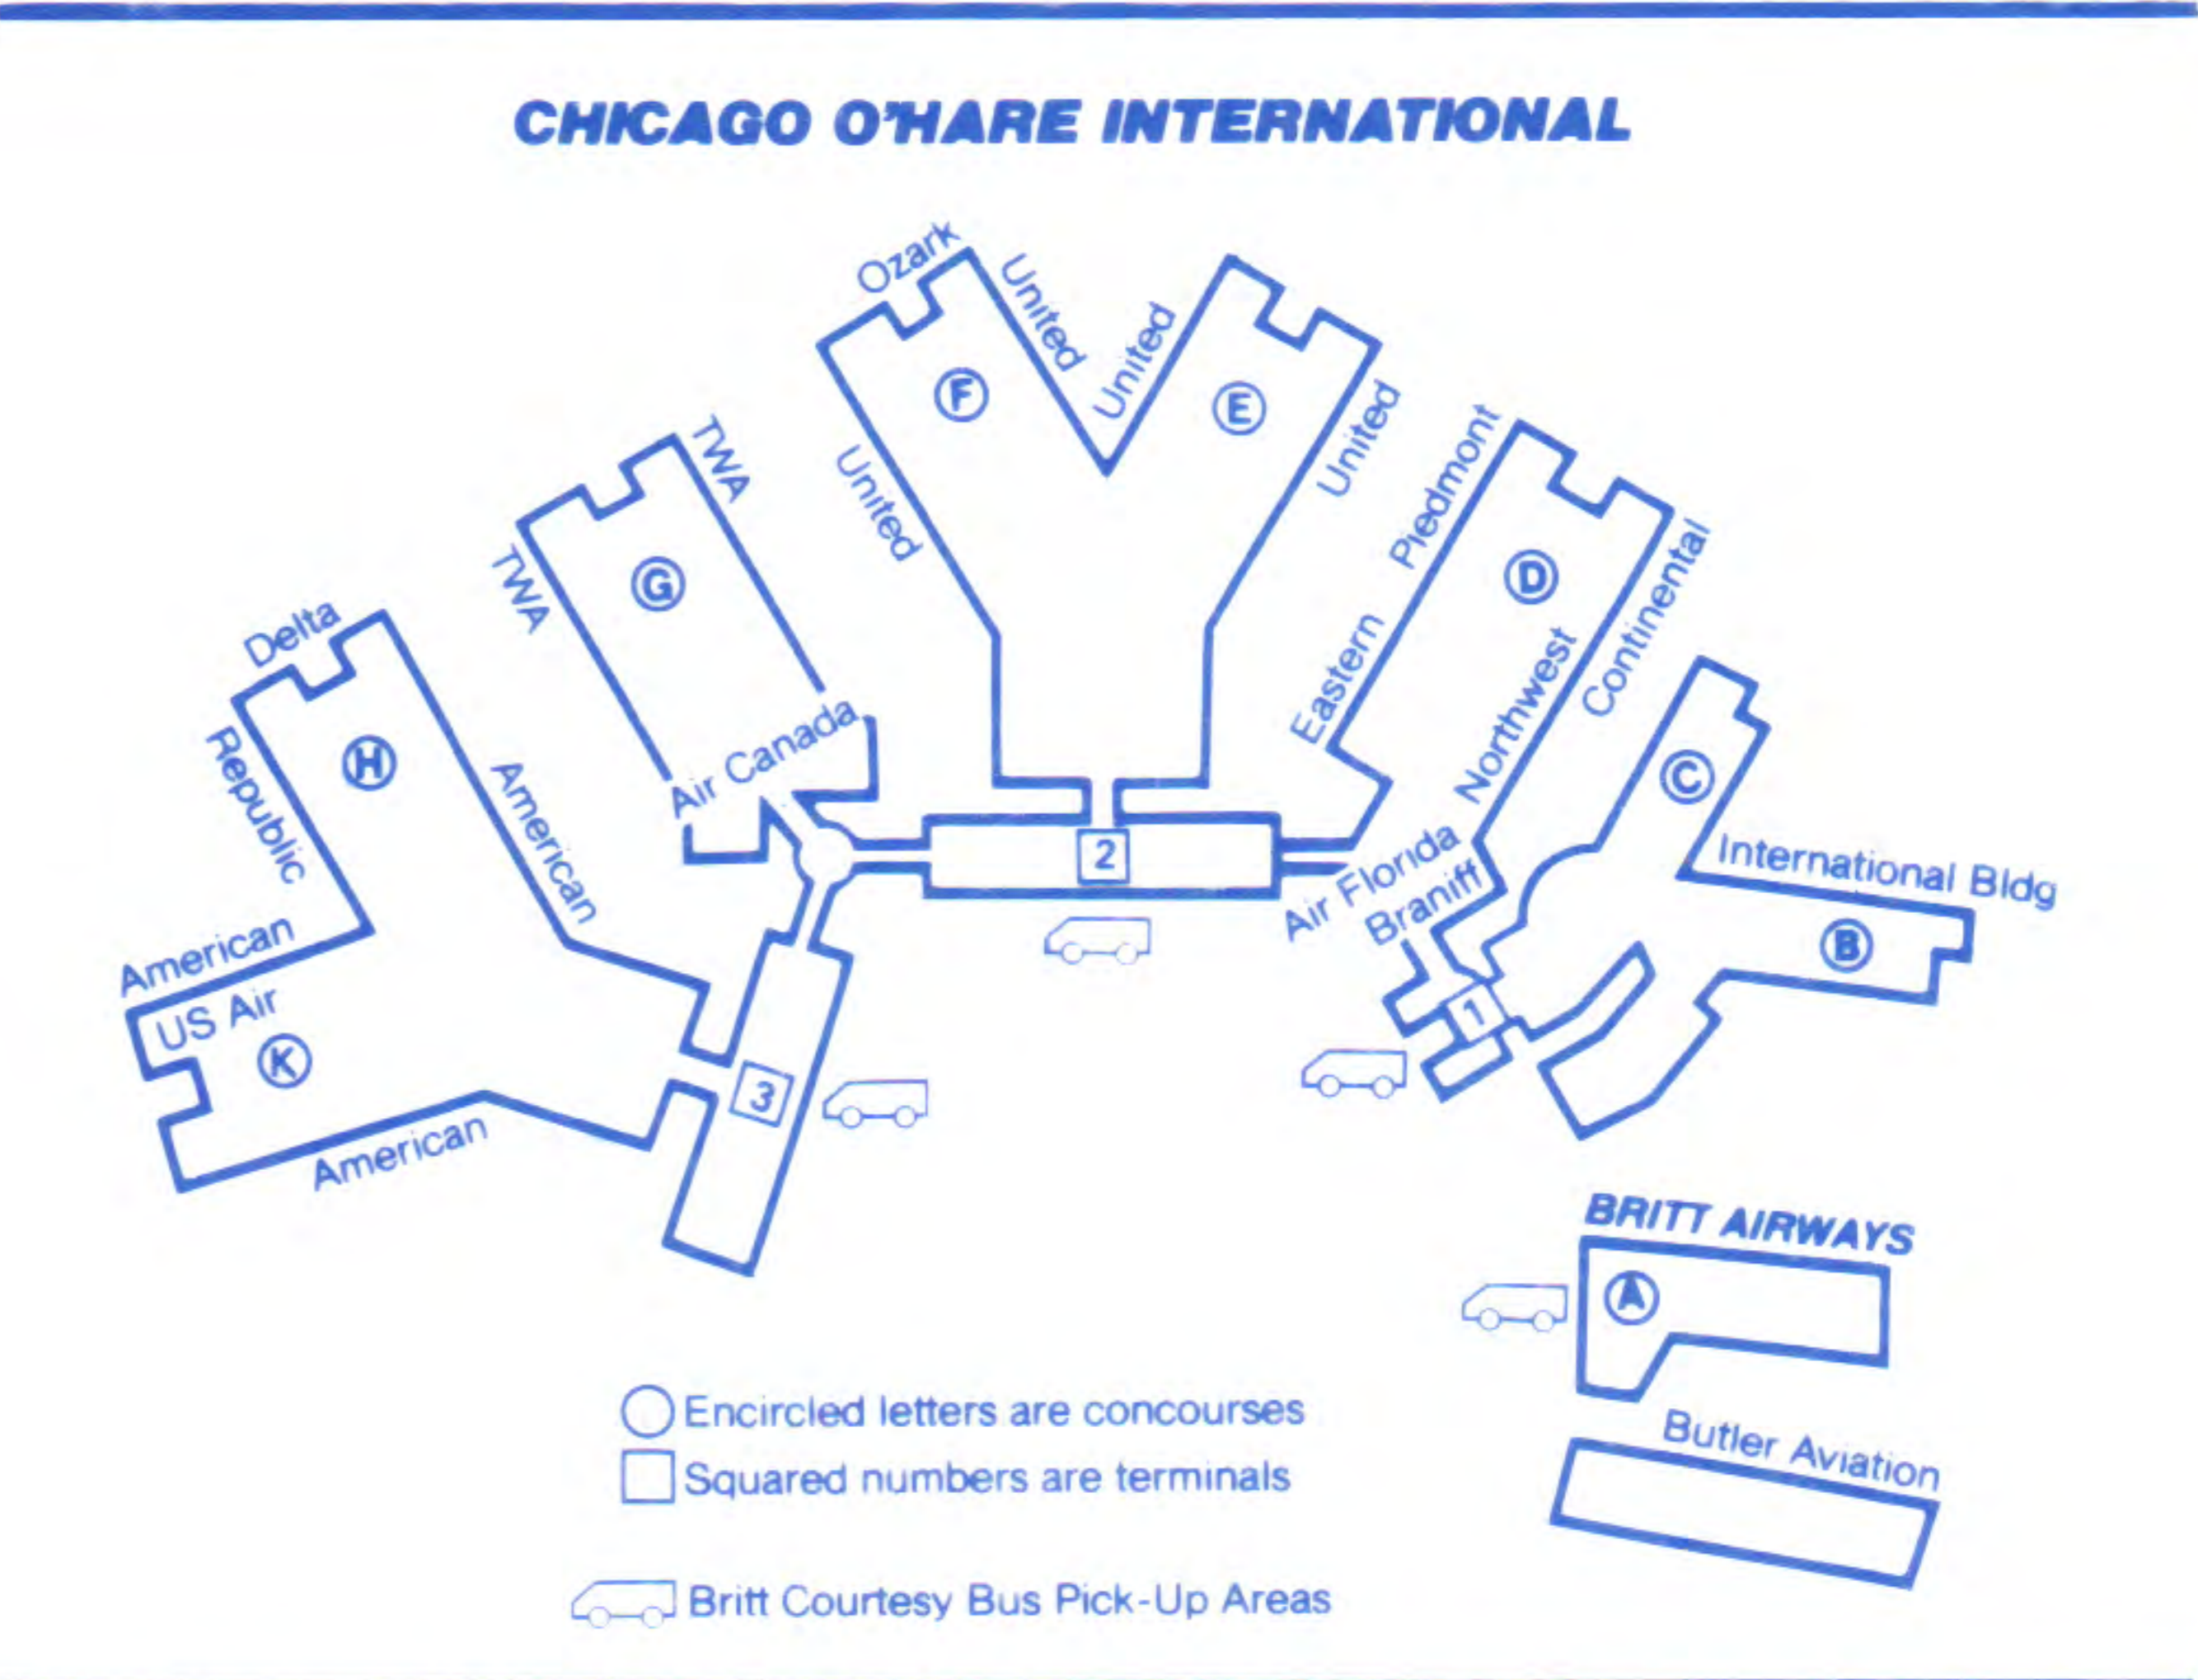

Depart Arrive Flight Frequency

FROM TERRE HAUTE, IN Cont'd.

Depart	Arrive	Flight	Frequency
TO CHICAGO O'HARE INTERNATIONAL AIRPORT			
7:40am	7:40am	RU 340	EX SA/SU
7:40am	7:45am	RU 828	SA ONLY
10:30am	10:50am	RU 128	DAILY
2:00pm	2:00pm	RU 792	EX SU
2:00pm	2:00pm	RU 798	SU ONLY
3:30pm	3:50pm	RU 136	SA/SU ONLY
3:40pm	3:40pm	RU 130	EX SA/SU
6:50pm	7:10pm	RU 132	EX SA
DANVILLE, IL			
10:30am	9:50am	RU 128	DAILY
3:30pm	2:50pm	RU 136	SA/SU ONLY
6:50pm	6:10pm	RU 132	EX SA
EVANSVILLE, IN			
11:30am	11:05am	RU127	EX SA/SU
INDIANAPOLIS, IN			
6:25am	7:15am	RU 380	EX SA/SU
7:35am	8:25am	RU 388	SA/SU ONLY
8:00am	8:25am	RU 382	EX SA/SU
10:00am	10:50am	RU 383	DAILY
2:30pm	3:20pm	RU 386	DAILY
5:00pm	5:50pm	RU 387	DAILY

BRITT AND UNITED'S
DOOR-TO-DOOR* OVERNIGHT
PACKAGE SERVICE TO
ALL BRITT/UNITED CITIES
Call
800-PACKAGE

britt / United AirExpress

* Counter service only in Marion/Herrin, Mattoon/Charleston, and Sterling/Rock Falls.

TWO britt HUBS JOIN FOR BETTER SERVICE

Certain flights will not operate during Holiday periods. Contact Britt Airways for details.