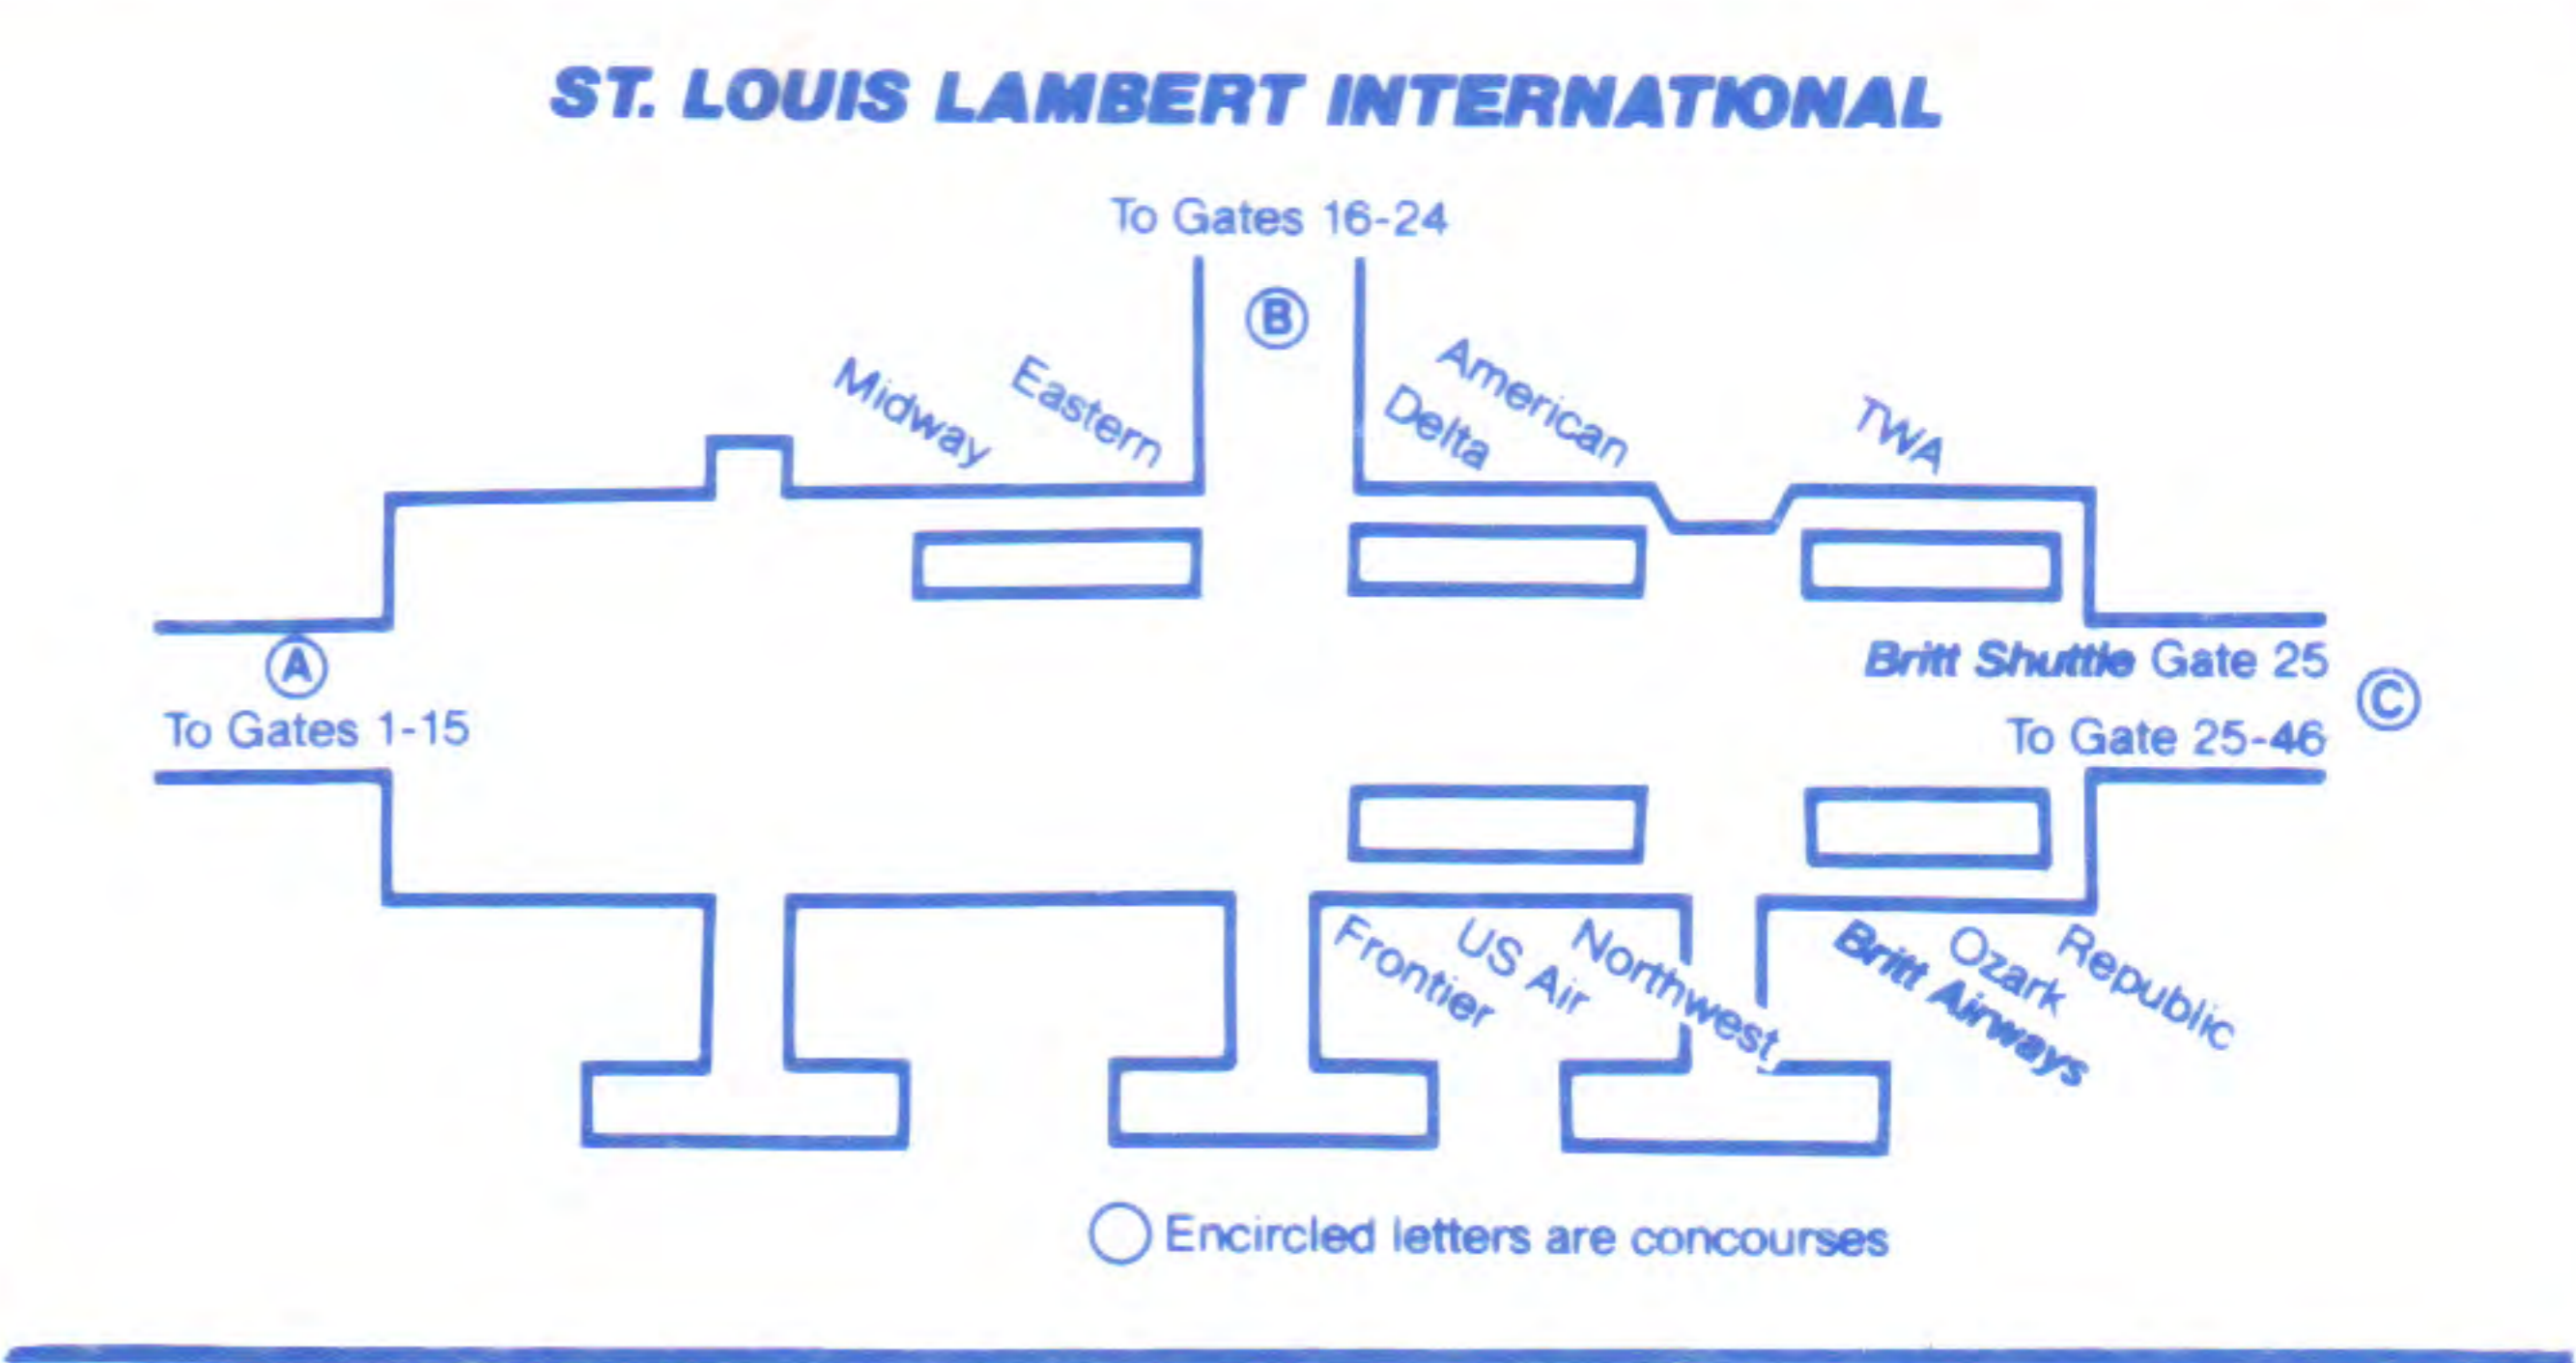

Depart Arrive Flight Frequency

FROM TERRE HAUTE, IN Cont'd.

Depart	Arrive	Flight	Frequency
TO CHICAGO O'HARE INTERNATIONAL AIRPORT			
7:40am	7:40am	RU 340	EX SA/SU
7:40am	7:45am	RU 828	SA ONLY
10:30am	10:50am	RU 128	DAILY
2:00pm	2:00pm	RU 792	EX SU
2:00pm	2:00pm	RU 798	SU ONLY
3:30pm	3:50pm	RU 136	SA/SU ONLY
3:40pm	3:40pm	RU 130	EX SA/SU
6:50pm	7:10pm	RU 132	EX SA
DANVILLE, IL			
10:30am	9:50am	RU 128	DAILY
3:30pm	2:50pm	RU 136	SA/SU ONLY
6:50pm	6:10pm	RU 132	EX SA
EVANSVILLE, IN			
11:30am	11:05am	RU127	EX SA/SU
INDIANAPOLIS, IN			
6:25am	7:15am	RU 380	EX SA/SU
7:35am	8:25am	RU 388	SA/SU ONLY
8:00am	8:25am	RU 382	EX SA/SU
10:00am	10:50am	RU 383	DAILY
2:30pm	3:20pm	RU 386	DAILY
5:00pm	5:50pm	RU 387	DAILY

BRITT AND UNITED'S
DOOR-TO-DOOR* OVERNIGHT
PACKAGE SERVICE TO
ALL BRITT/UNITED CITIES
Call
800-PACKAGE

britt / United AirExpress

* Counter service only in Marion/Herrin, Mattoon/Charleston, and Sterling/Rock Falls.

TWO britt HUBS JOIN FOR BETTER SERVICE

Certain flights will not operate during Holiday periods. Contact Britt Airways for details.