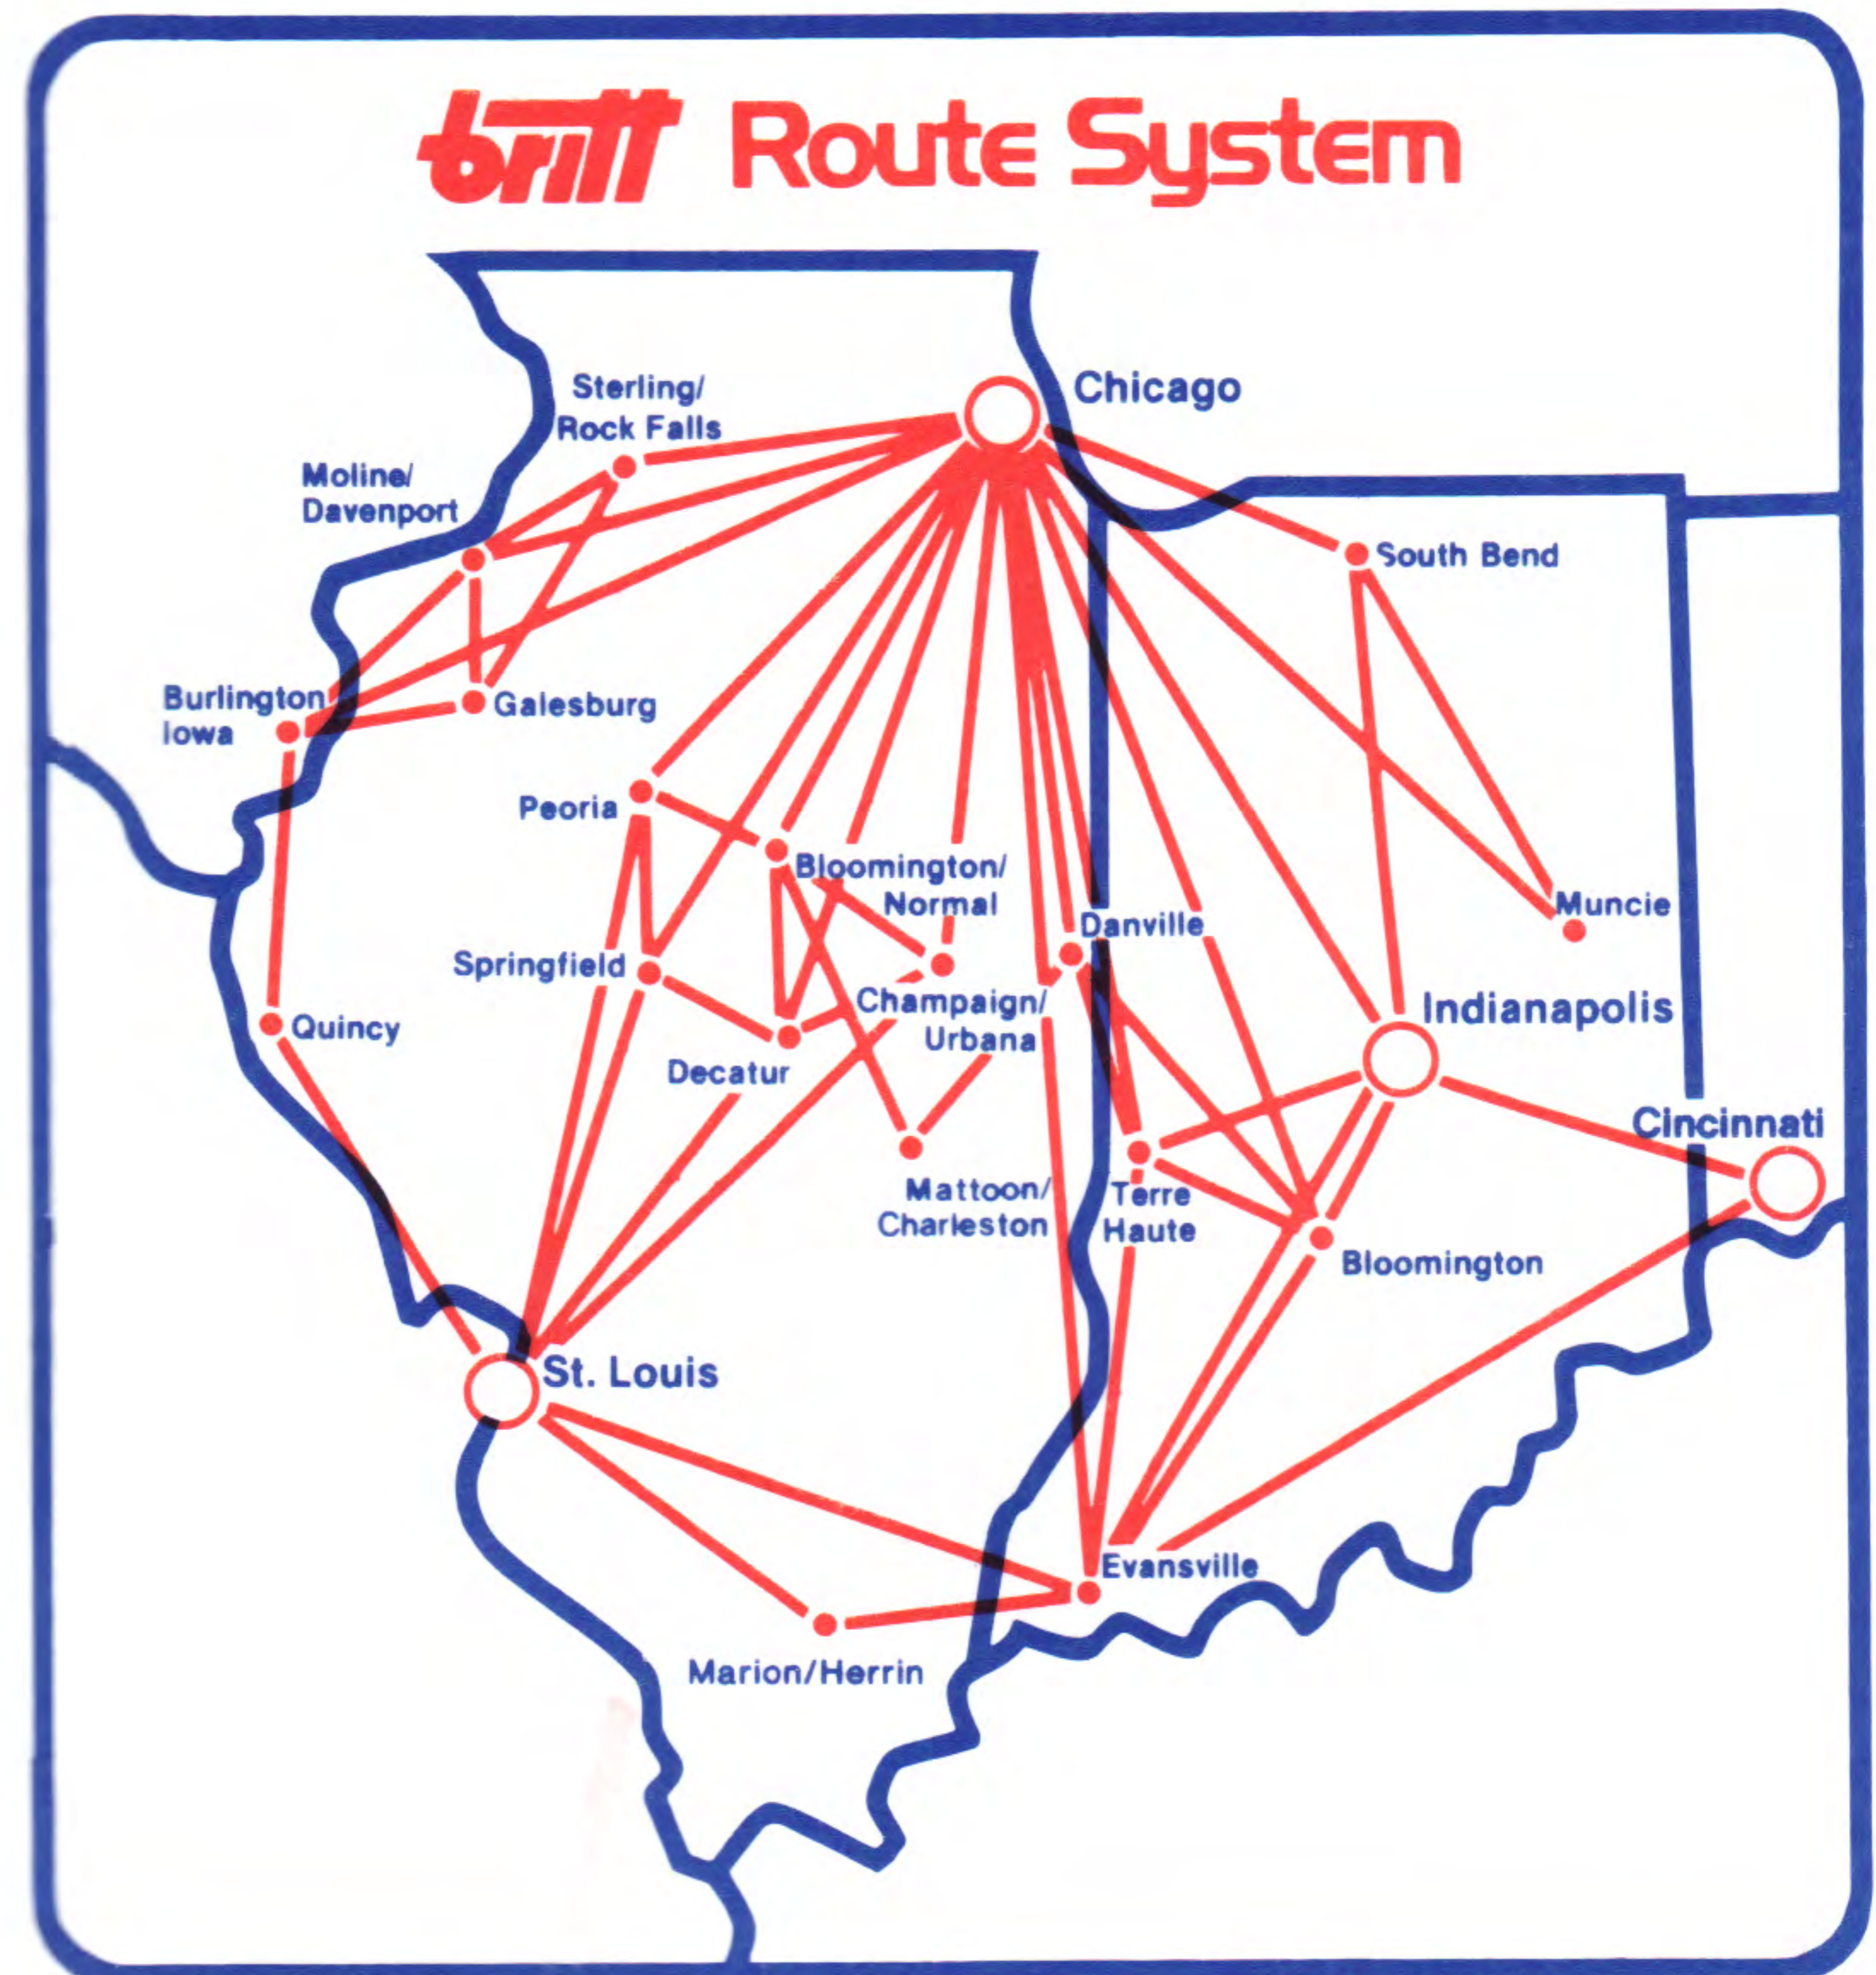

BULK RATE
U. S. POSTAGE
PAID
TERRE HAUTE, IN
PERMIT NO. 964

britt airways

britt

BRITT AIRWAYS

SYSTEM TIMETABLE

EFFECTIVE DECEMBER 15, 1982

For RESERVATIONS Call Toll Free. . . .

Nationwide Wats Line 1-800-428-3276

Illinois 1-800-322-9321

Ohio, Indiana, Kentucky,

Michigan, Iowa, Missouri

and Tennessee

1-800-447-8564

FROM: BRITT AIRWAYS INC.
HULMAN REGIONAL AIRPORT
TERRE HAUTE, INDIANA 47803