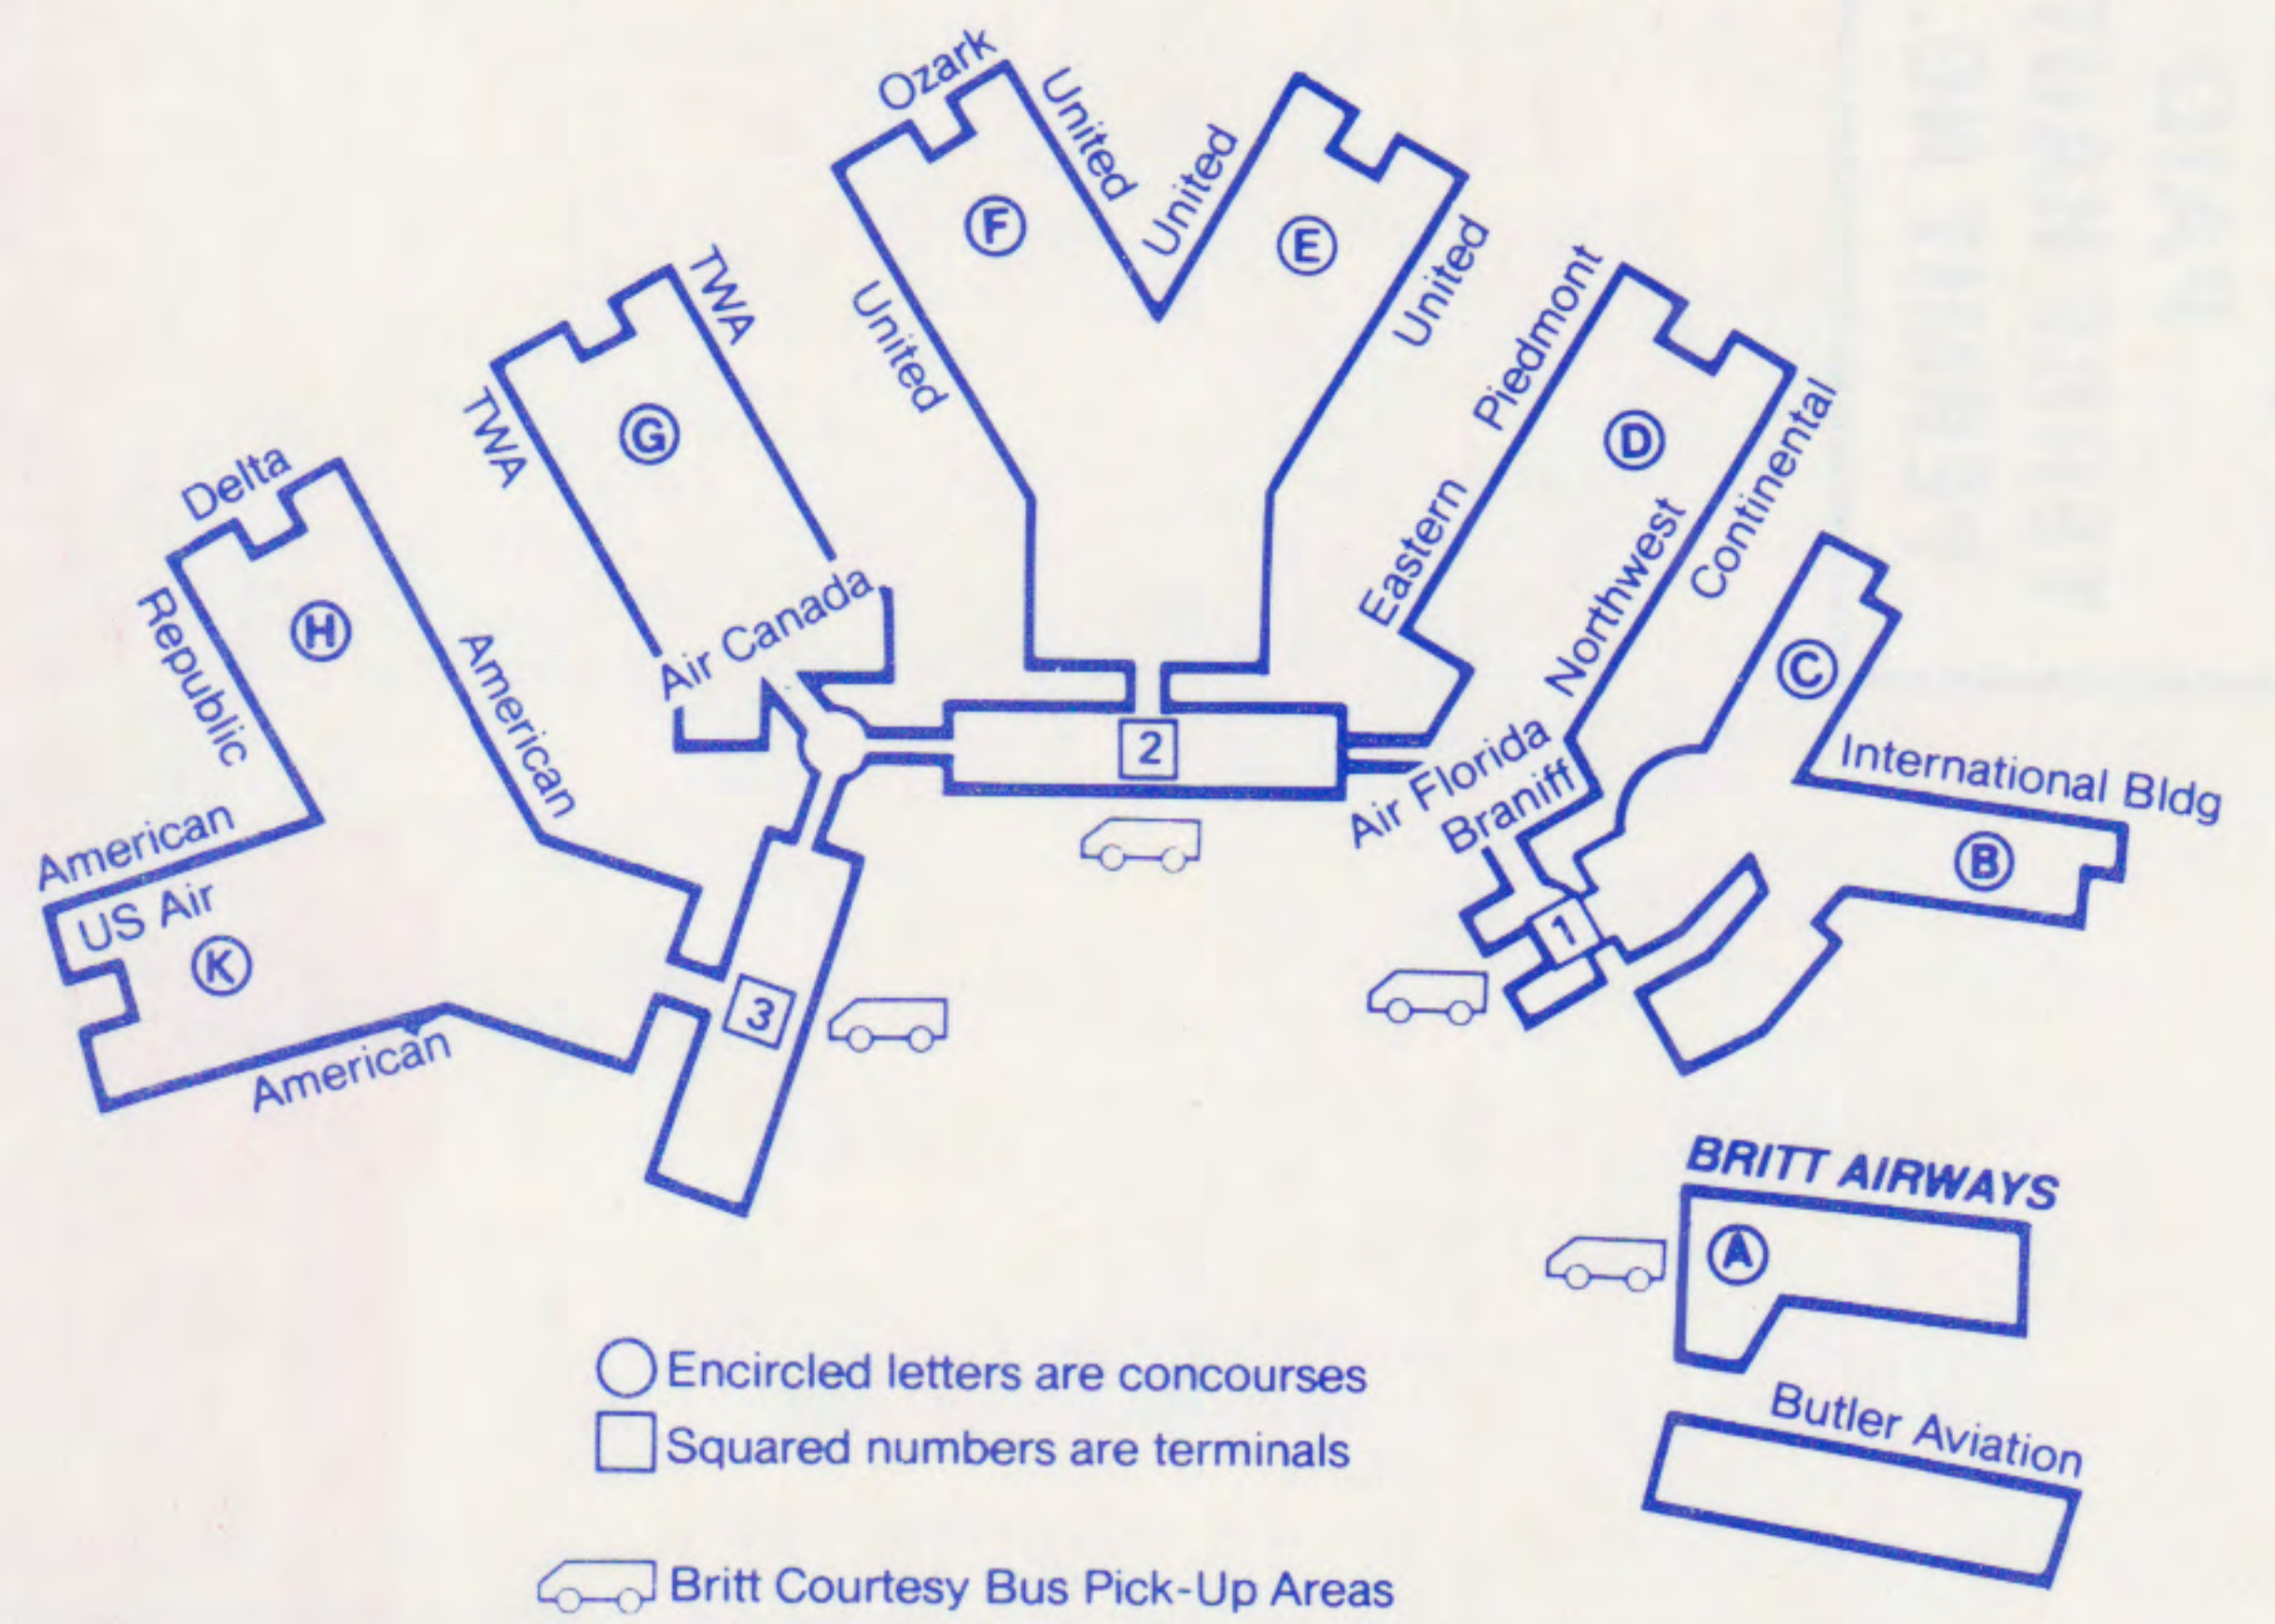

FROM TERRE HAUTE, IN			
	RESERVATIONS	812-235-6094	
	CARGO	812-877-2521	

To BLOOMINGTON, IN			
7:30am	7:45am	RU 382	Ex Sa/Su
7:35am	7:50am	RU 388	Sa/Su Only
10:00am	10:15am	RU 383	Daily
10:15am	10:25am	RU 829	Sa Only
2:10pm	2:25pm	RU 503	Ex Sa
2:30pm	2:45pm	RU 386	Daily
5:00pm	5:15pm	RU 387	Daily
To CHICAGO O'HARE AIRPORT			
7:40am	7:40am	RU 340	Ex Sa/Su
7:40am	7:45am	RU 828	Sa Only
8:35am	8:55am	RU 122	Ex Sa/Su
11:50am	12:10pm	RU 128	Daily
2:00pm	2:00pm	RU 792	Ex Sa
3:30pm	3:50pm	RU 136	Sa/Su Only
3:50pm	3:50pm	RU 130	Ex Sa/Su
6:30pm	6:50pm	RU 132	Ex Sa
To DANVILLE, IL			
8:35am	7:55am	RU 122	Ex Sa/Su
11:50am	11:10am	RU 128	Daily
3:30pm	2:50pm	RU 136	Sa/Su only
6:30pm	5:50pm	RU 132	Ex Sa
To INDIANAPOLIS, IN			
6:45am	7:10am	RU 380	Ex Sa/Su
7:30am	8:20am	RU 382	Ex Sa/Su
7:35am	8:25am	RU 388	Sa/Su Only
10:00am	10:50am	RU 383	Daily
2:30pm	3:20pm	RU 386	Daily
5:00pm	5:50pm	RU 387	Daily
To SOUTH BEND, IN			
10:00am	12:15pm	RU 383/353-IND	Ex Su
2:30pm	4:55pm	RU 386/355-IND	Ex Sa
5:00pm	7:20pm	RU 387/357-IND	Ex Sa
To CINCINNATI, OH			
6:45am	9:05am	RU 380/352-IND	Ex Sa/Su
10:00am	11:45am	RU 383/378-IND	Ex Sa/Su
2:30pm	4:15pm	RU 386/354-IND	Ex Sa
5:00pm	6:50pm	RU 387/356-IND	Ex Sa

Certain flights will not operate during Holiday periods.
Contact Britt Airways for details.

CHICAGO O'HARE INTERNATIONAL