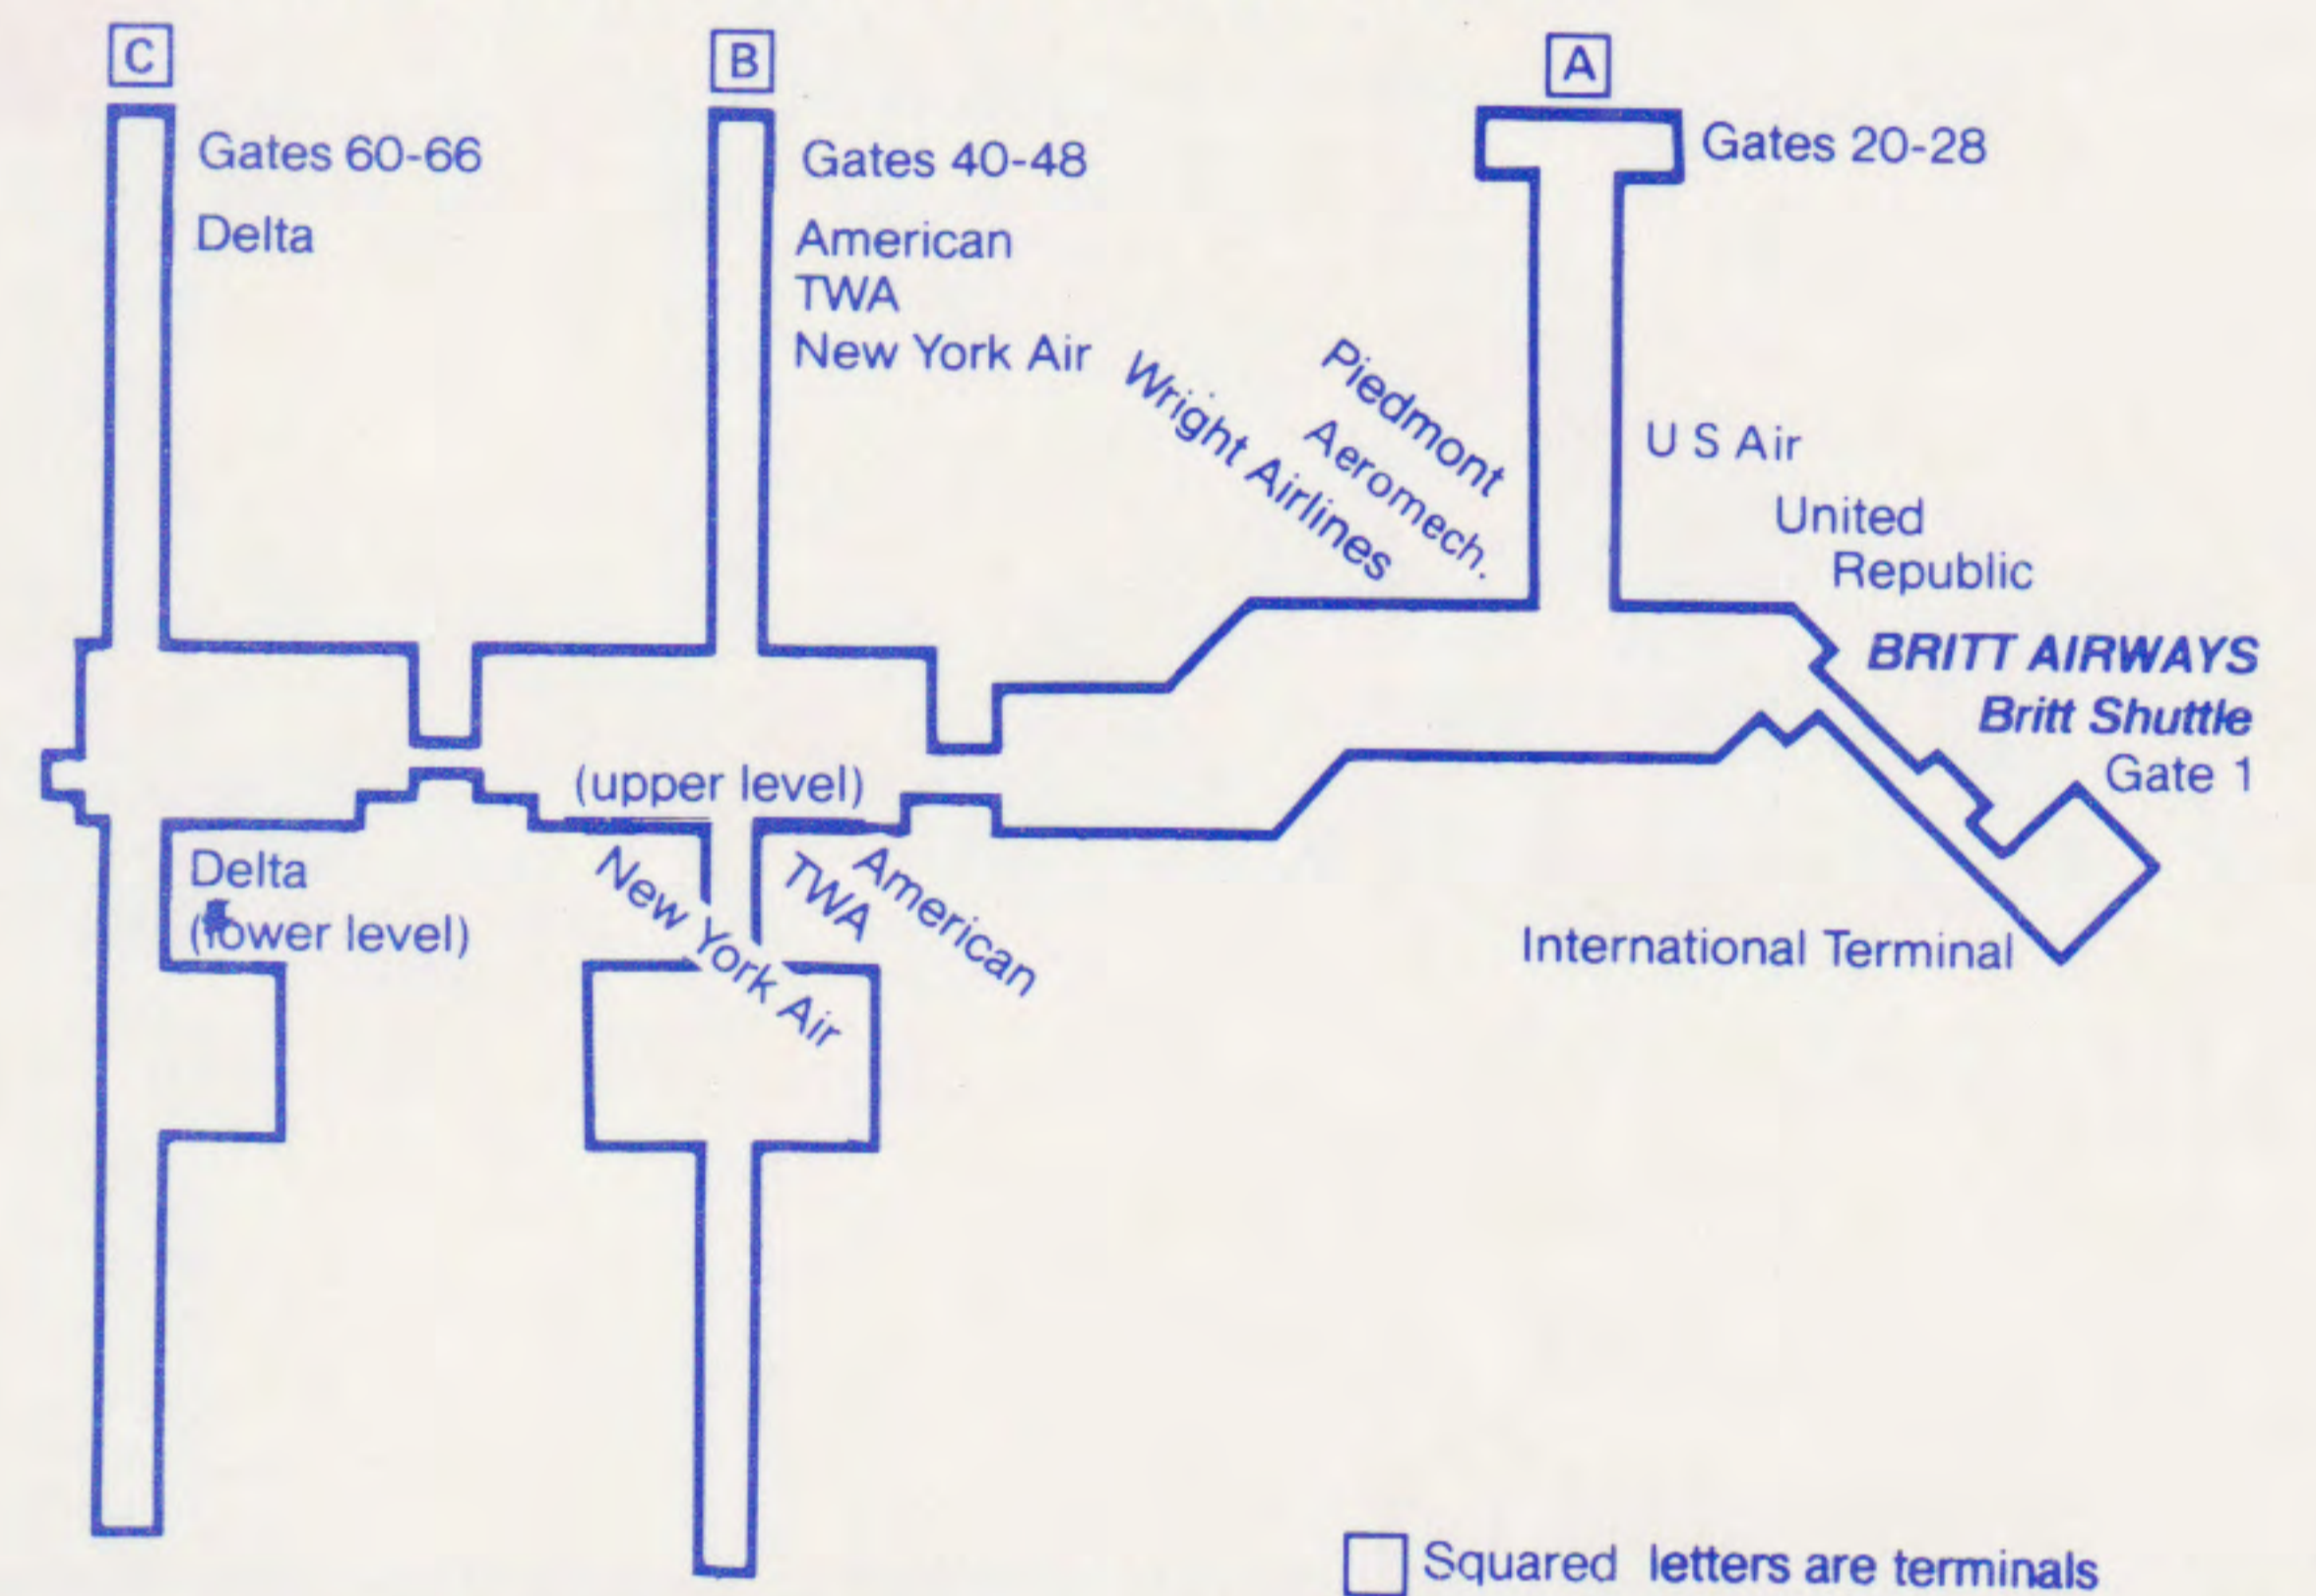

GREATER CINCINNATI INTERNATIONAL