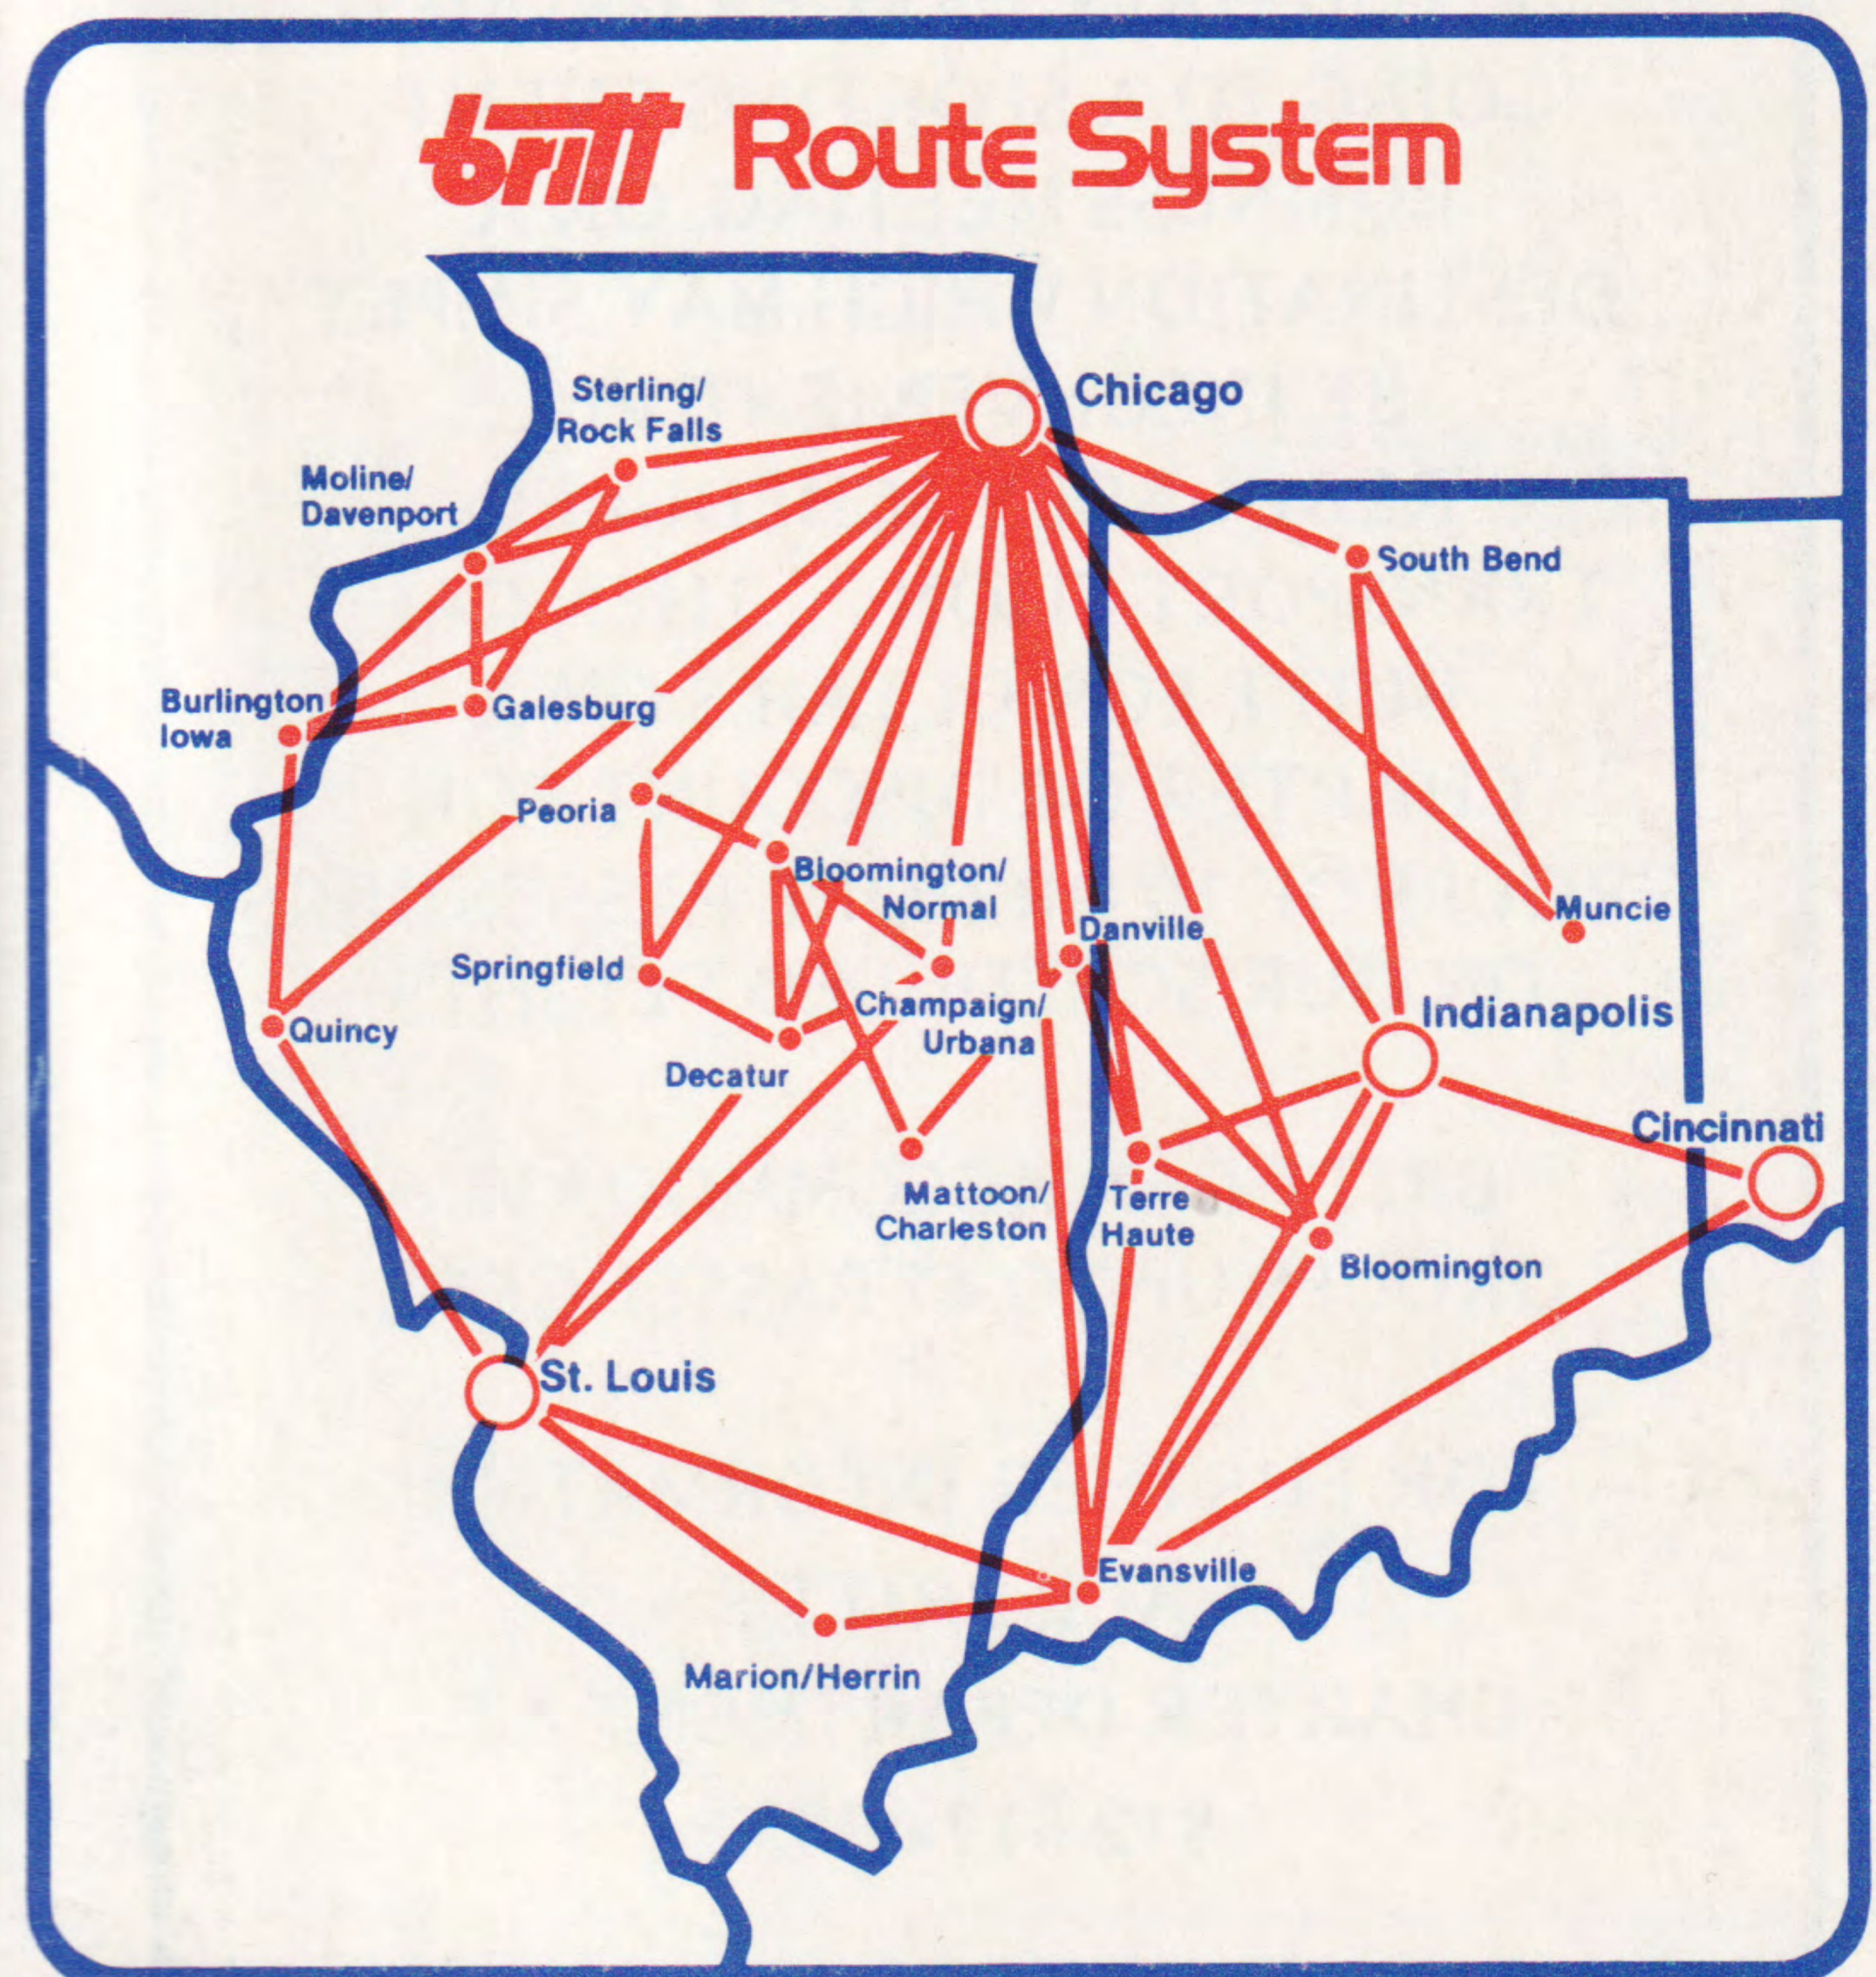

BULK RATE
U. S. POSTAGE
PAID
TERRE HAUTE, IN
PERMIT NO. 964

britt airways

britt

BRITT AIRWAYS

SYSTEM TIMETABLE

EFFECTIVE MARCH 15, 1983

For RESERVATIONS Call Toll Free...

Nationwide Wats Line	1-800-428-3276
Illinois	1-800-322-9321
Ohio, Indiana, Kentucky, Michigan, Iowa, Missouri and Tennessee	1-800-447-8564

FROM: BRITT AIRWAYS INC.
HULMAN REGIONAL AIRPORT
TERRE HAUTE, INDIANA 47803