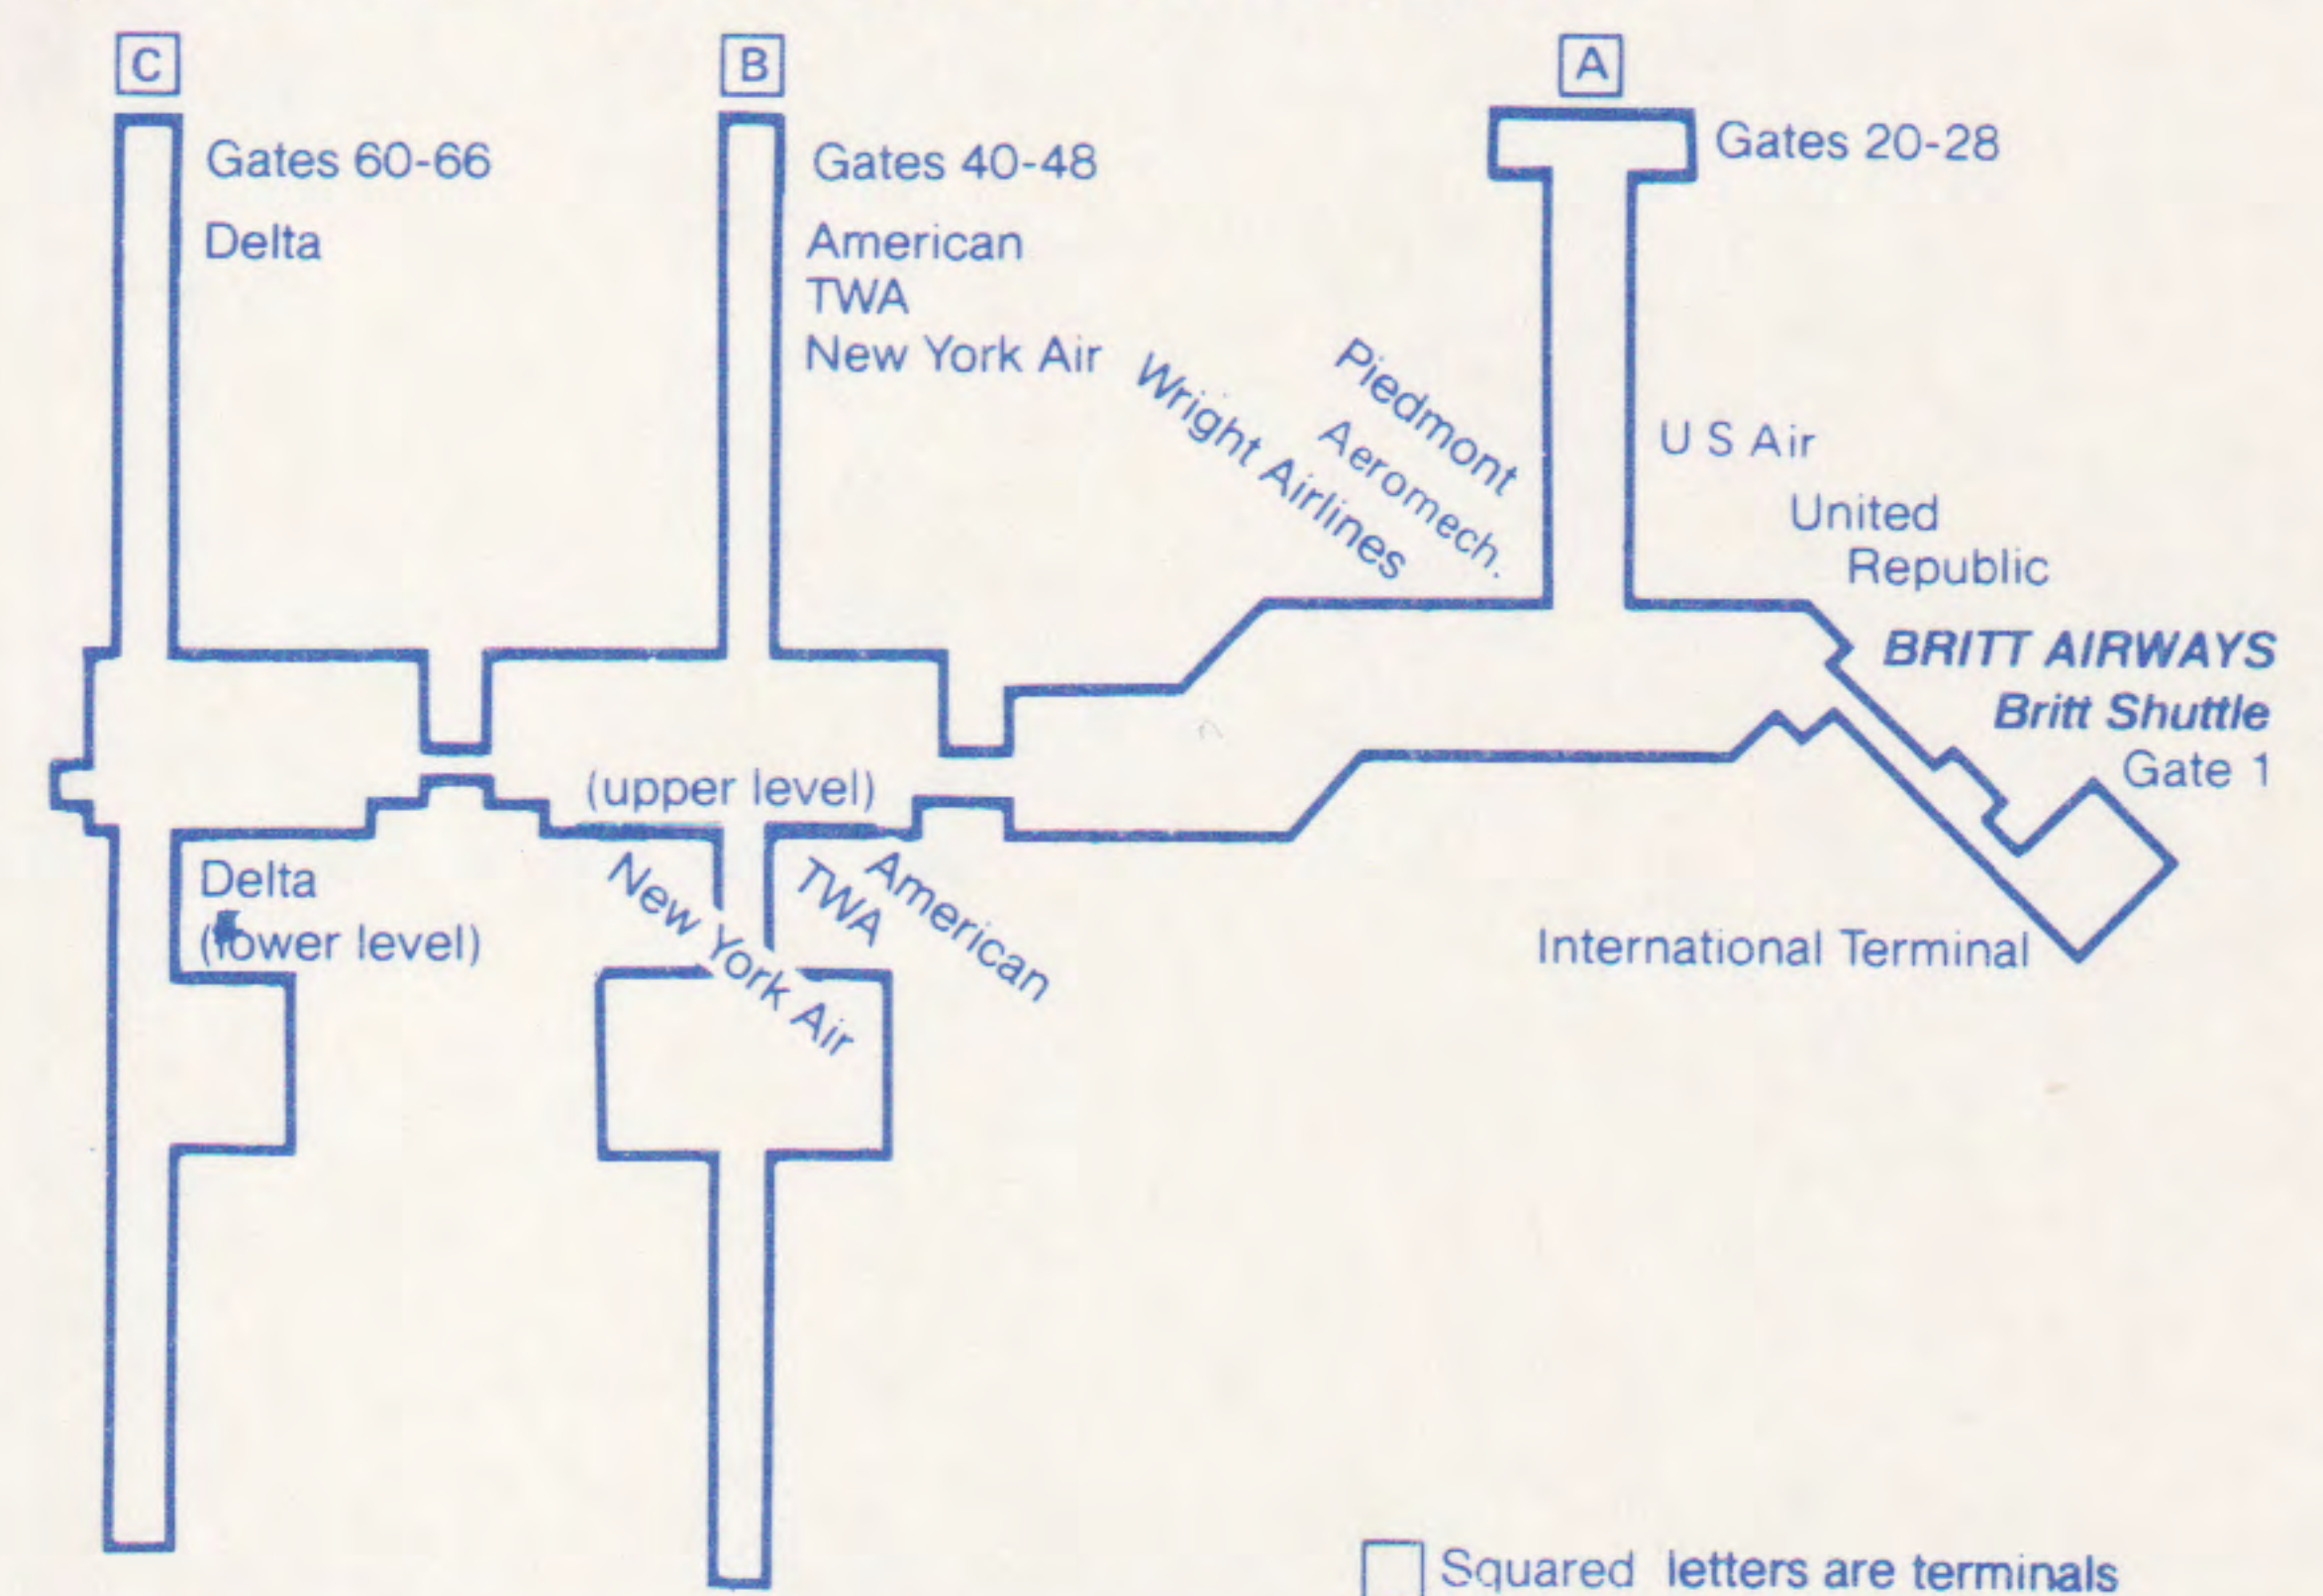

GREATER CINCINNATI INTERNATIONAL