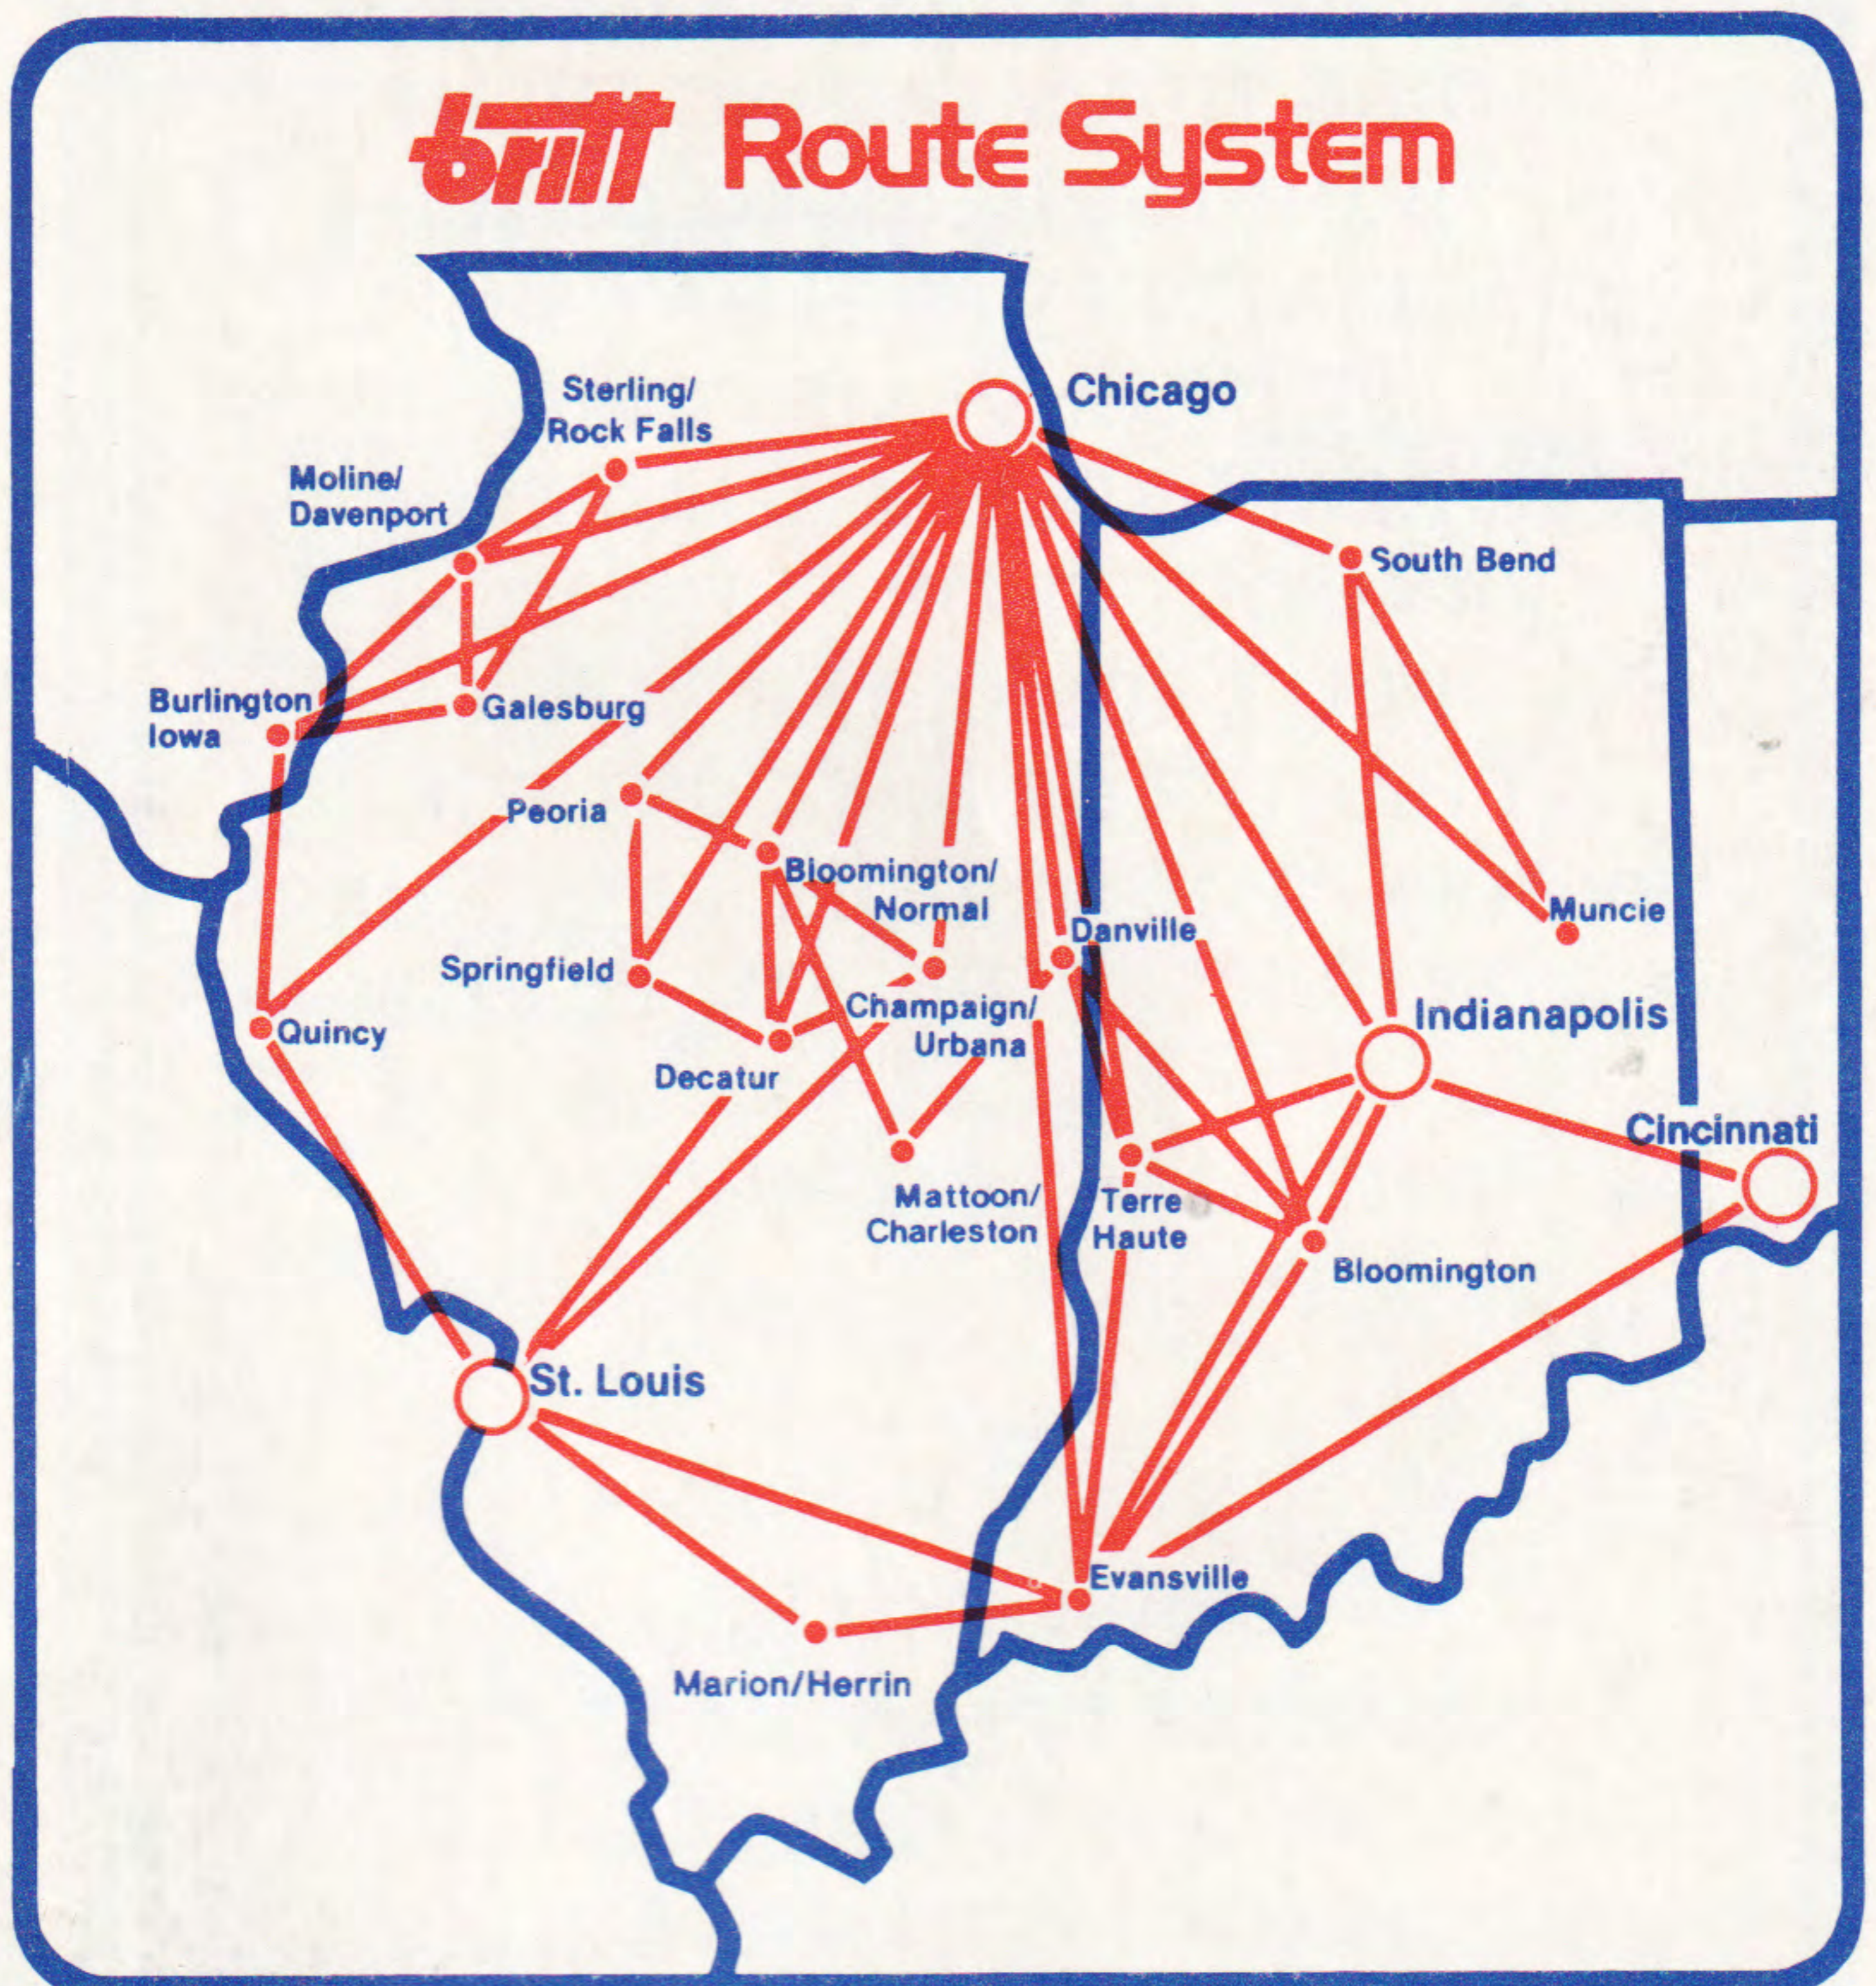

BRITT

BRITT AIRWAYS

SYSTEM TIMETABLE

EFFECTIVE MARCH 15, 1983

For RESERVATIONS Call Toll Free. . . .

Nationwide Wats Line 1-800-428-3276

Illinois 1-800-322-9321

*Ohio, Indiana, Kentucky,
Michigan, Iowa, Missouri
and Tennessee*