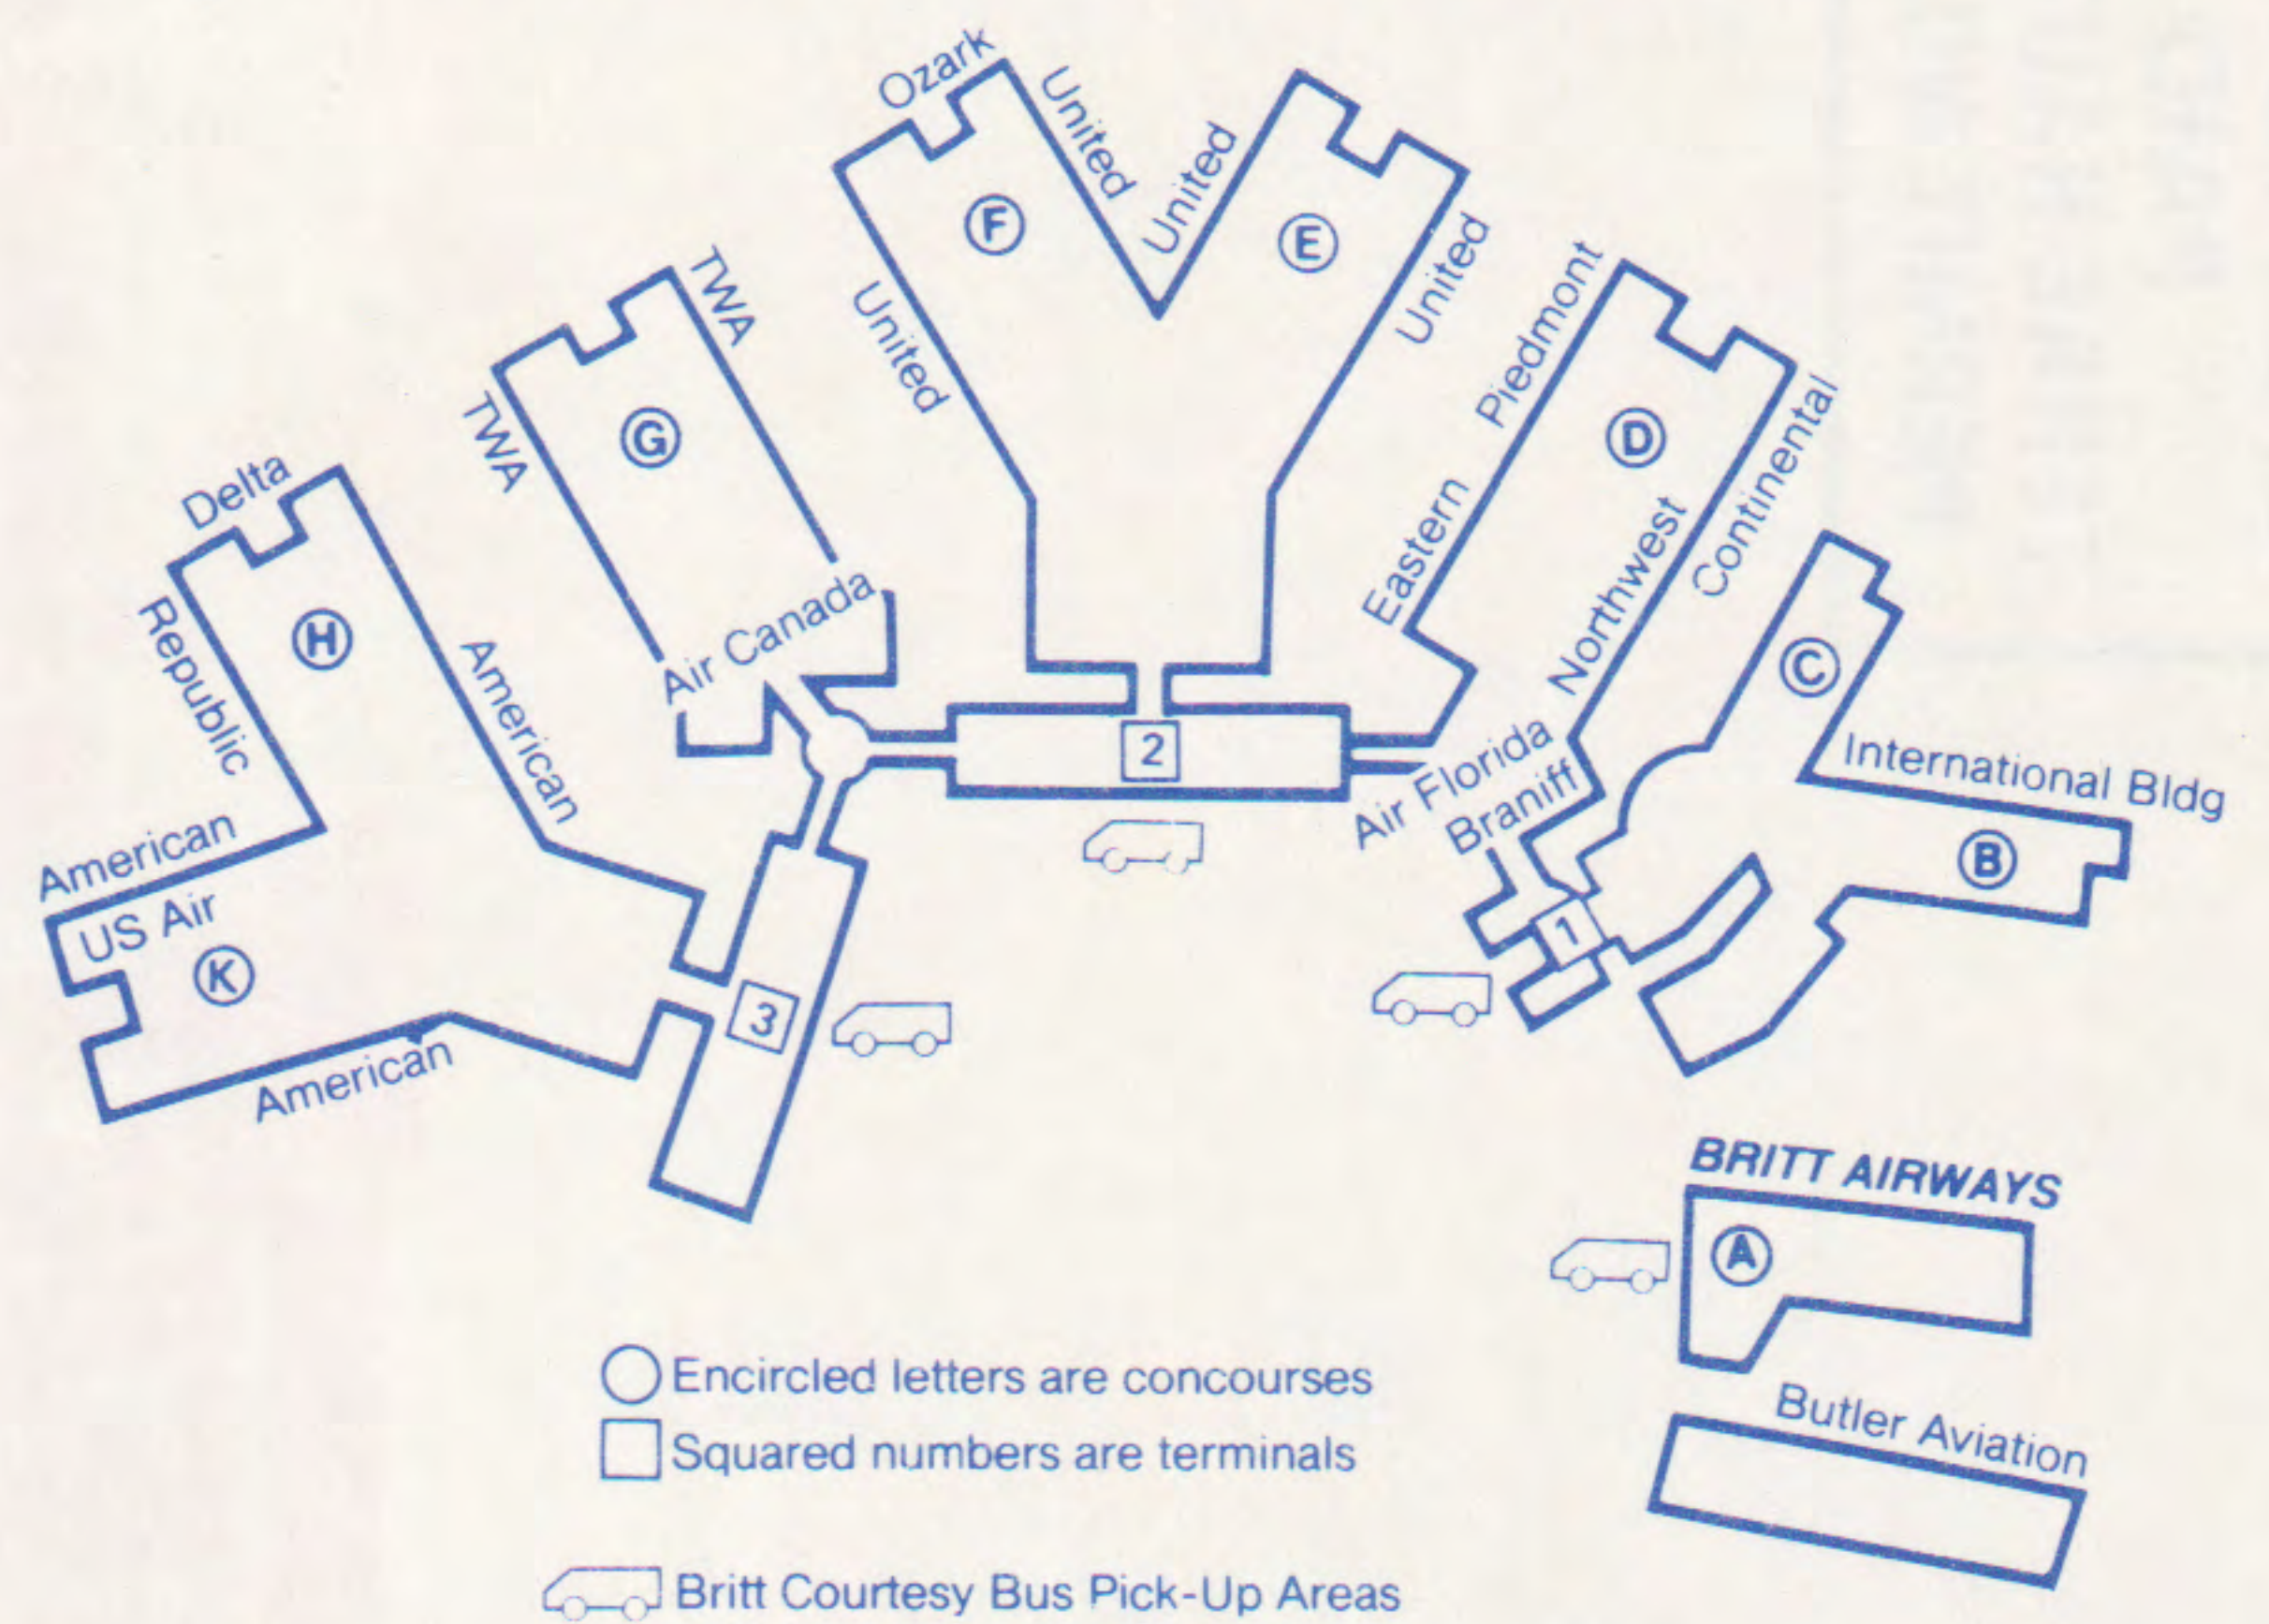

FROM TERRE HAUTE, IN			
	RESERVATIONS	812-235-6094	
	CARGO	812-877-2521	

To BLOOMINGTON, IN			
7:30am	7:45am	RU 382	Ex Sa/Su
7:35am	7:50am	RU 388	Sa/Su Only
10:00am	10:15am	RU 383	Daily
10:15am	10:25am	RU 829	Sa Only
2:10pm	2:25pm	RU 503	Ex Sa
2:30pm	2:45pm	RU 386	Daily
5:00pm	5:15pm	RU 387	Daily
To CHICAGO O'HARE AIRPORT			
7:40am	7:40am	RU 340	Ex Sa/Su
7:40am	7:45am	RU 828	Sa Only
8:35am	8:55am	RU 122	Ex Sa/Su
11:50am	12:10pm	RU 128	Daily
2:00pm	2:00pm	RU 792	Ex Sa
3:30pm	3:50pm	RU 136	Sa/Su Only
3:50pm	3:50pm	RU 130	Ex Sa/Su
6:30pm	6:50pm	RU 132	Ex Sa
To DANVILLE, IL			
8:35am	7:55am	RU 122	Ex Sa/Su
11:50am	11:10am	RU 128	Daily
3:30pm	2:50pm	RU 136	Sa/Su only
6:30pm	5:50pm	RU 132	Ex Sa
To INDIANAPOLIS, IN			
6:45am	7:10am	RU 380	Ex Sa/Su
7:30am	8:20am	RU 382	Ex Sa/Su
7:35am	8:25am	RU 388	Sa /Su Only
10:00am	10:50am	RU 383	Daily
2:30pm	3:20pm	RU 386	Daily
5:00pm	5:50pm	RU 387	Daily
To SOUTH BEND, IN			
10:00am	12:15pm	RU 383/353-IND	Ex Su
2:30pm	4:55pm	RU 386/355-IND	Ex Sa
5:00pm	7:20pm	RU 387/357-IND	Ex Sa
To CINCINNATI, OH			
6:45am	9:05am	RU 380/352-IND	Ex Sa/Su
10:00am	11:45am	RU 383/378-IND	Ex Sa/Su
2:30pm	4:15pm	RU 386/354-IND	Ex Sa
5:00pm	6:50pm	RU 387/356-IND	Ex Sa

Certain flights will not operate during Holiday periods.
Contact Britt Airways for details.

CHICAGO O'HARE INTERNATIONAL