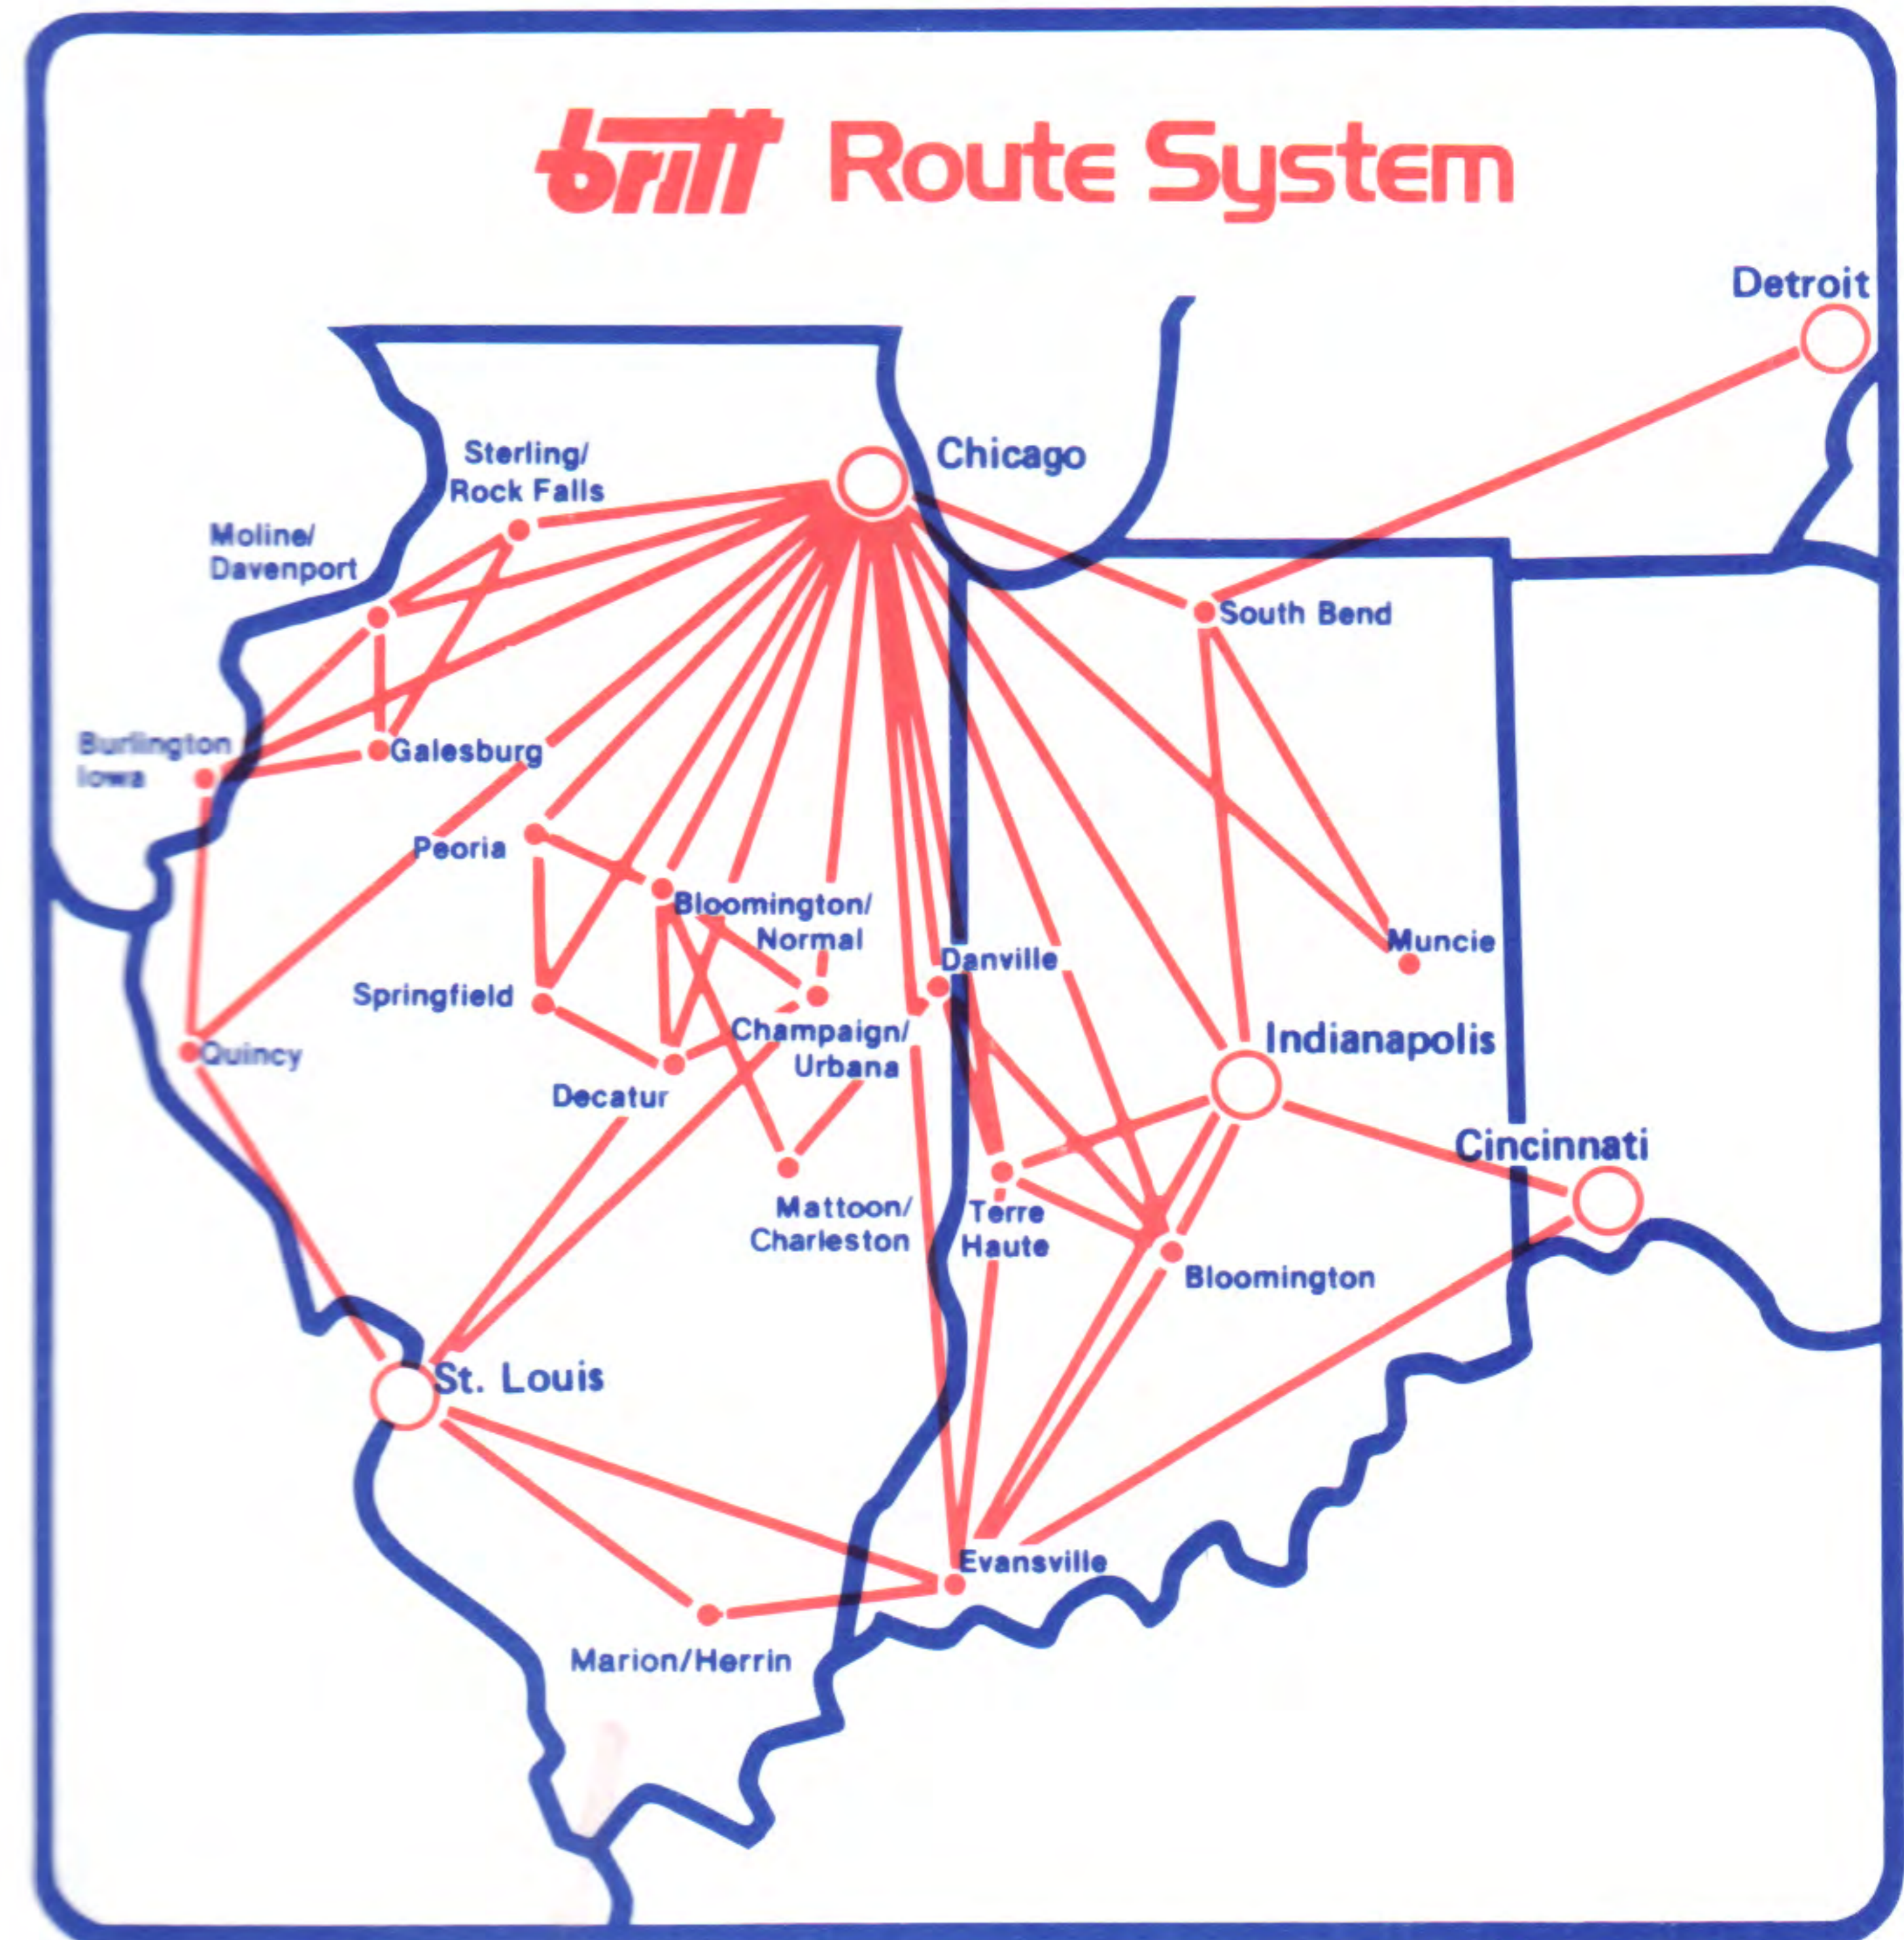

## SYSTEM TIMETABLE

EFFECTIVE APRIL 24, 1983

*Starting April 24th . . . .*

BRITT will operate from the Main Terminal Gates D1 and D2 at O'Hare in Chicago, Illinois.

*NEW SERVICE* from SOUTH BEND to DETROIT  
*See Schedule Inside*

*Starting April 24th . . . .*

BRITT will operate from the Main Terminal Gates D1 and D2 at O'Hare in Chicago, Illinois.

**NEW SERVICE** from SOUTH BEND to DETROIT

*See Schedule Inside*

*Nationwide Wats Line . . . . . 1-800-428-3276*

FROM: BRITT AIRWAYS INC.  
 HULMAN REGIONAL AIRPORT  
 TERRE HAUTE, INDIANA 47803

**NEW**

**CITY TICKET  
OFFICES!**

**CHICAGO**

Located at

the corner of LA SALLE and MONROE

Hours 8:00 A.M. to 5:30 P.M.

Monday thru Friday