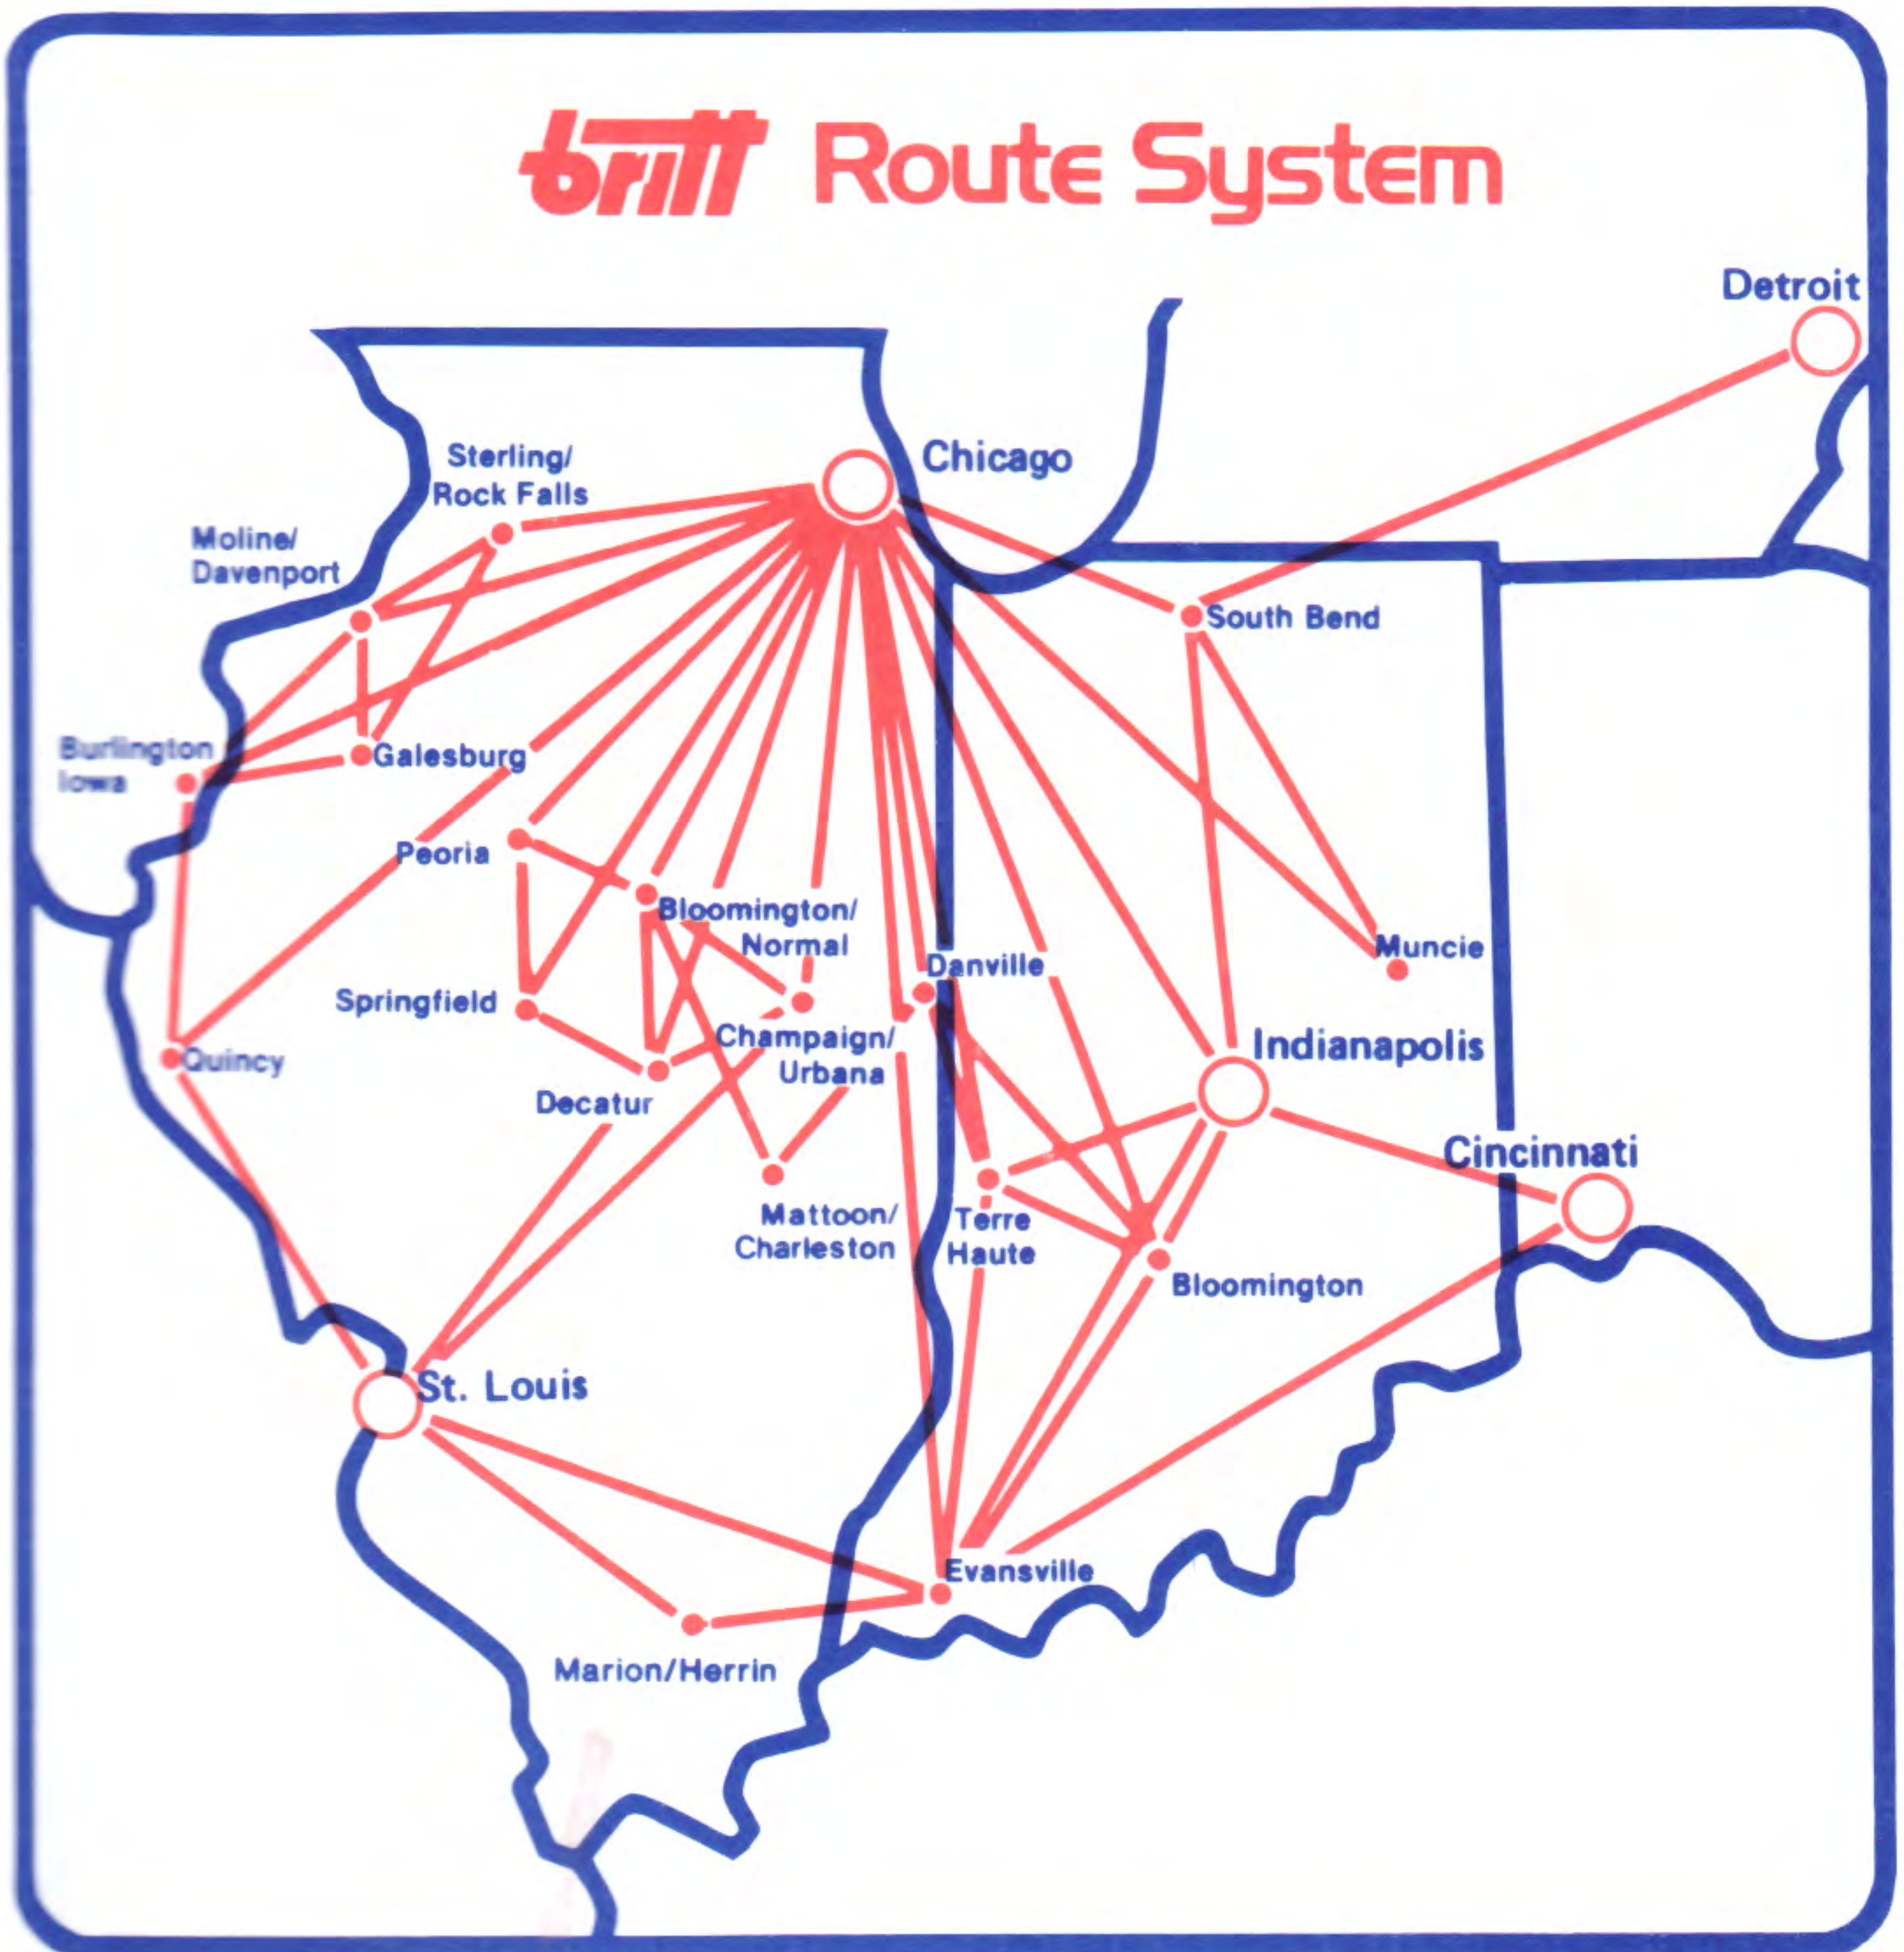

# BRITT AIRWAYS

## SYSTEM TIMETABLE

EFFECTIVE APRIL 24, 1983

*Starting April 24th . . . .*

BRITT will operate from the Main Terminal Gates D1 and D2 at O'Hare in Chicago, Illinois.

*NEW SERVICE* from SOUTH BEND to DETROIT  
*See Schedule Inside*

*Starting April 24th . . . .*

BRITT will operate from the Main Terminal Gates D1 and D2 at O'Hare in Chicago, Illinois.

**NEW SERVICE** from SOUTH BEND to DETROIT

*See Schedule Inside*

*Nationwide Wats Line . . . . . 1-800-428-3276*