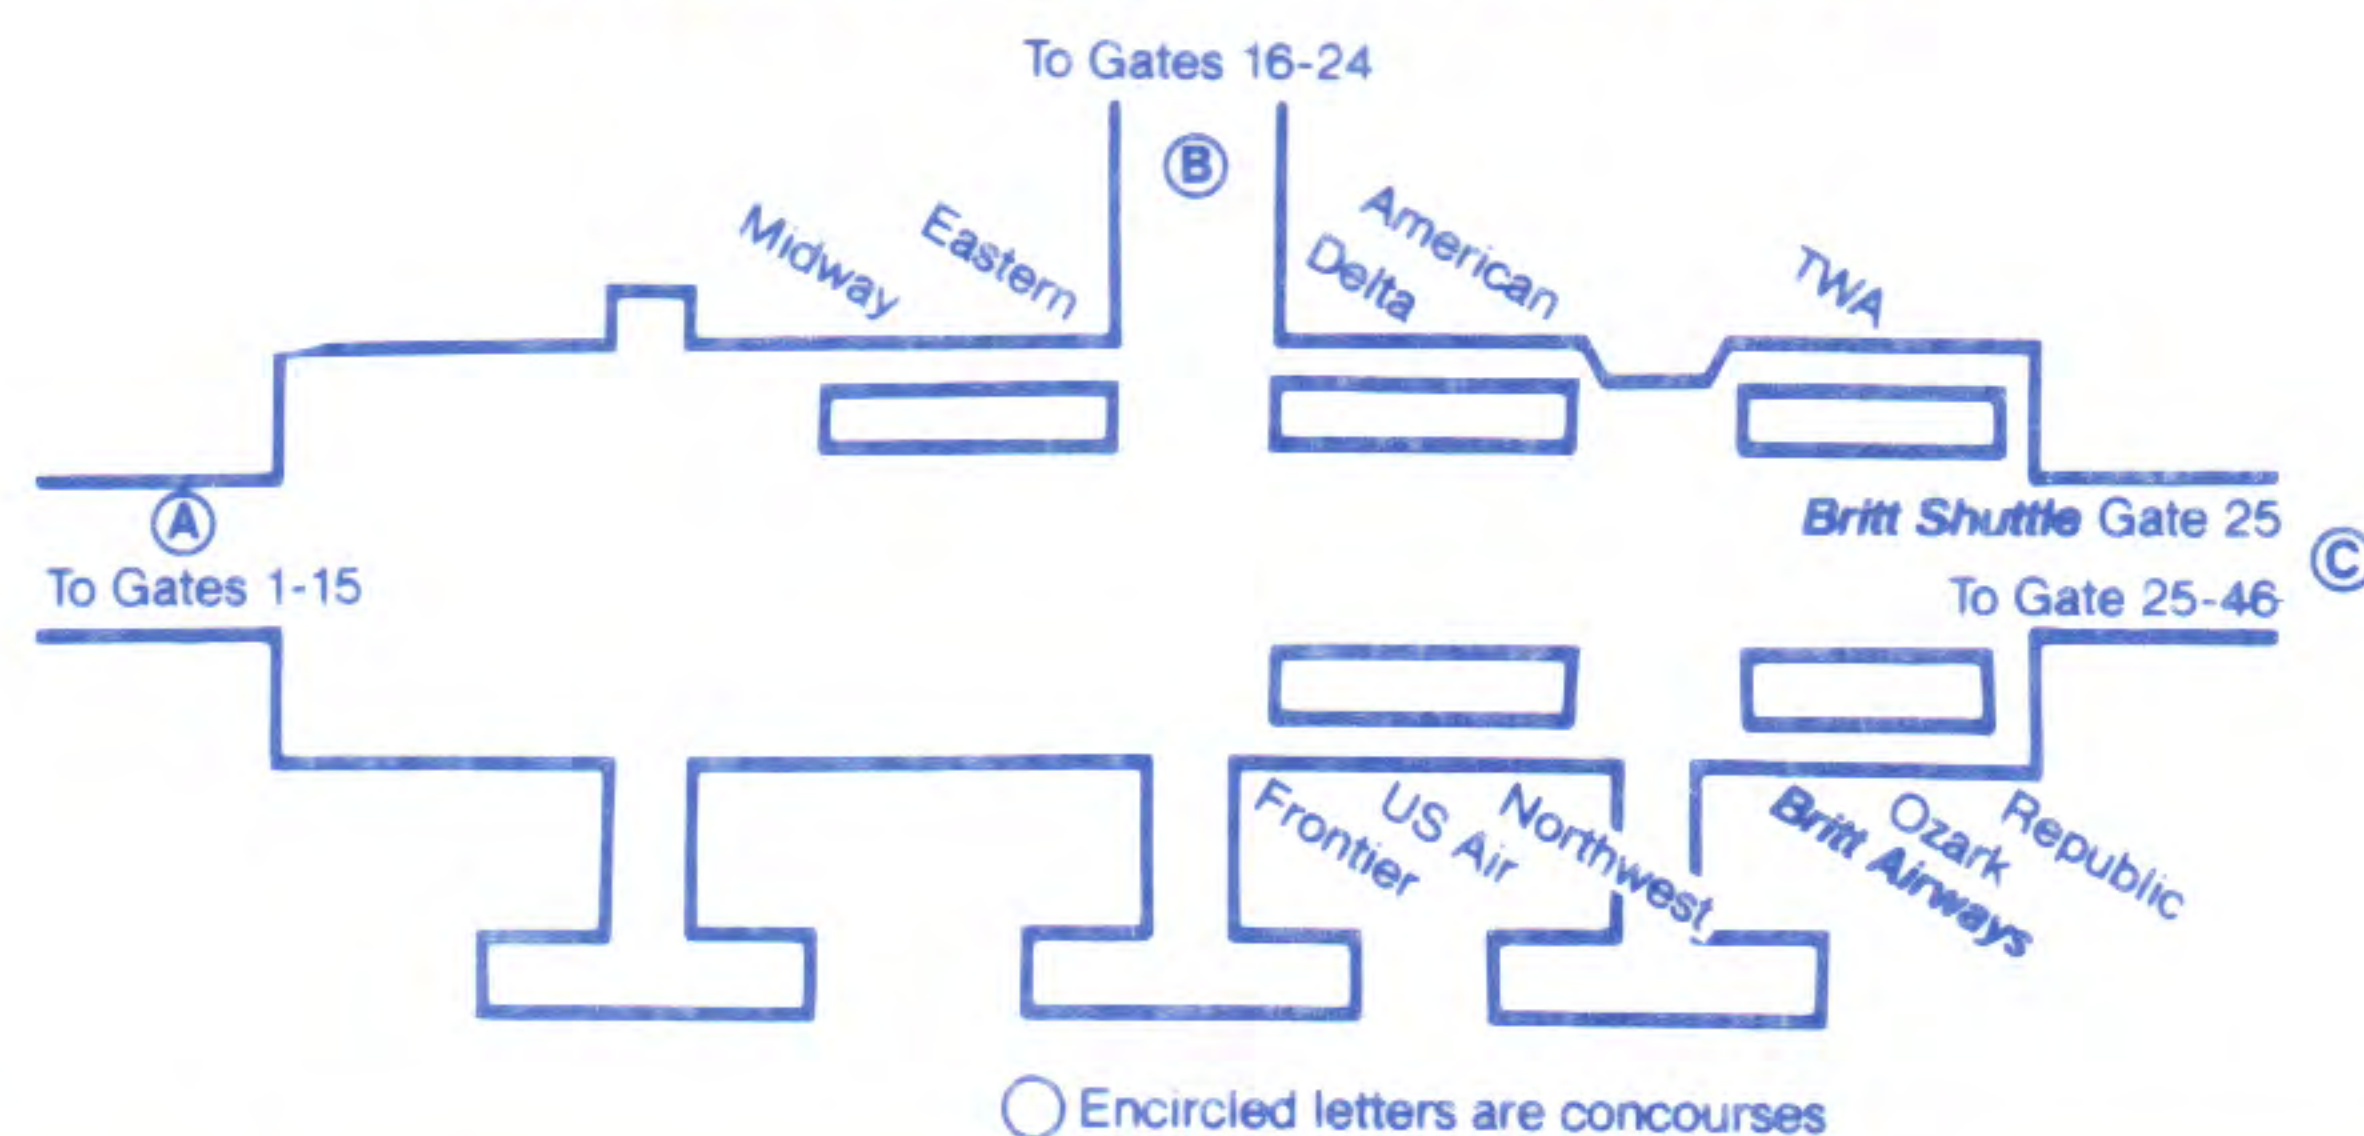

ST. LOUIS LAMBERT INTERNATIONAL

**Certain flights will not operate during Holiday periods.
Contact Britt Airways for details.**