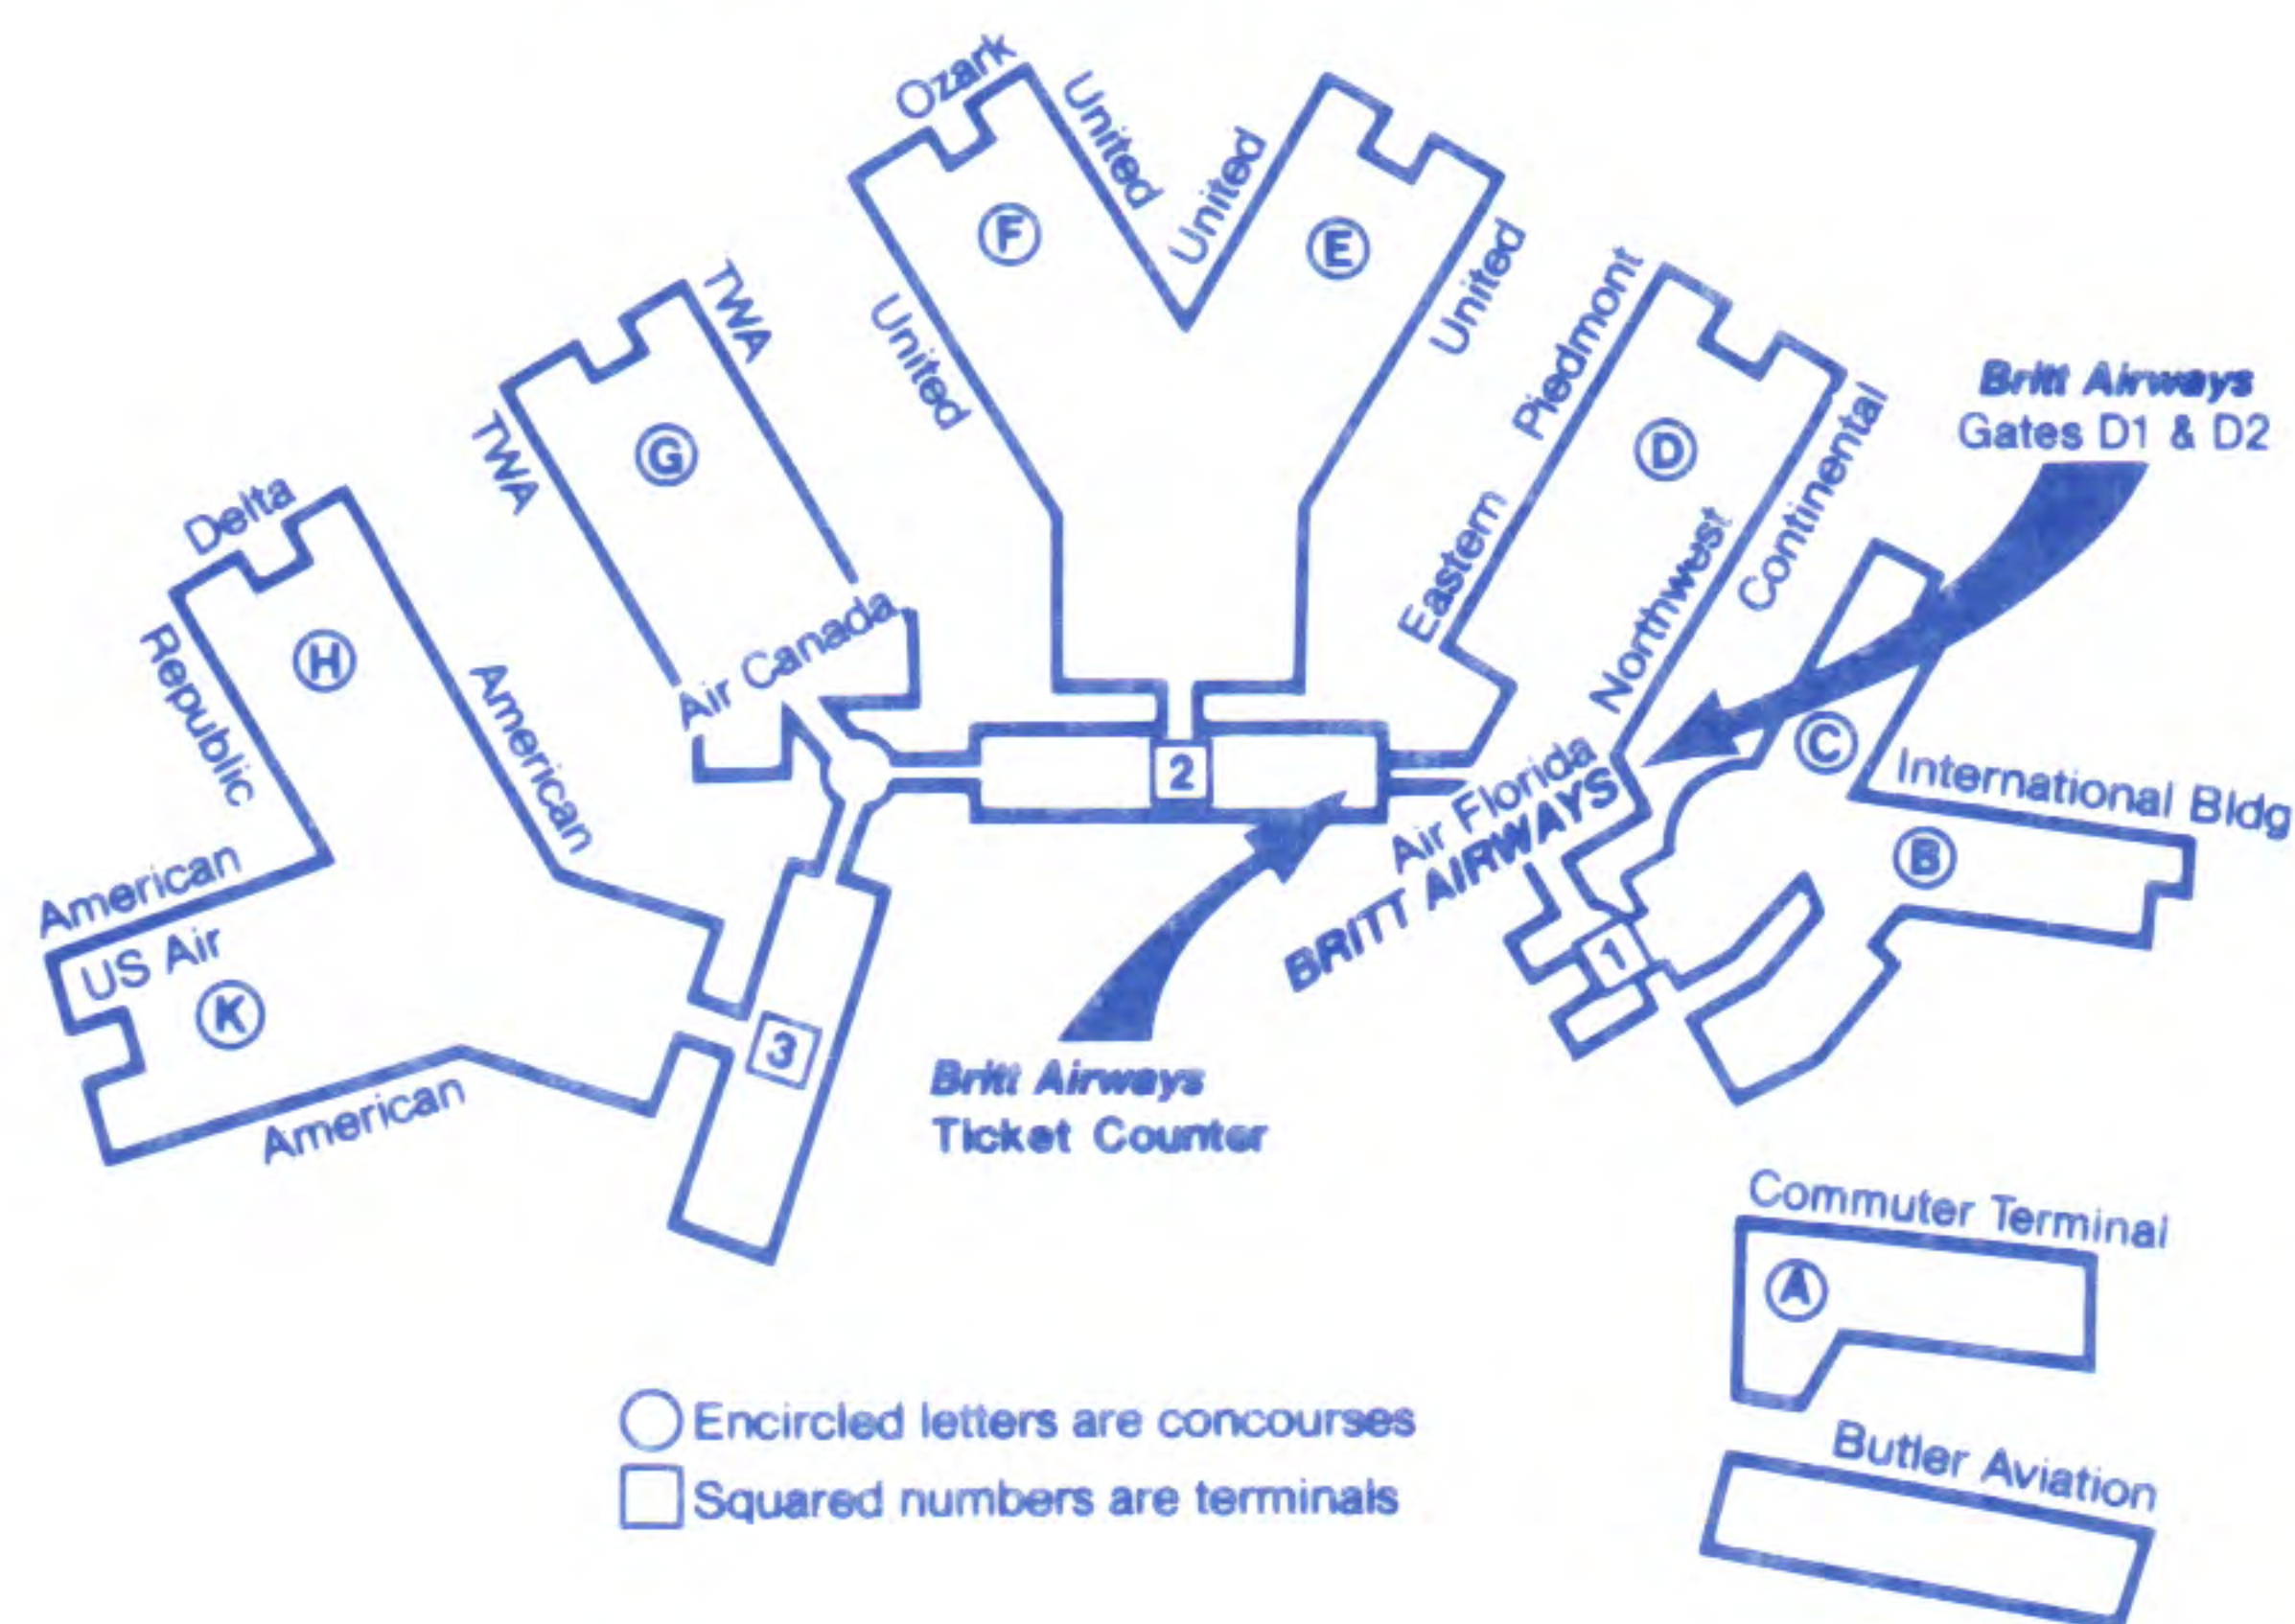

CHICAGO O'HARE INTERNATIONAL