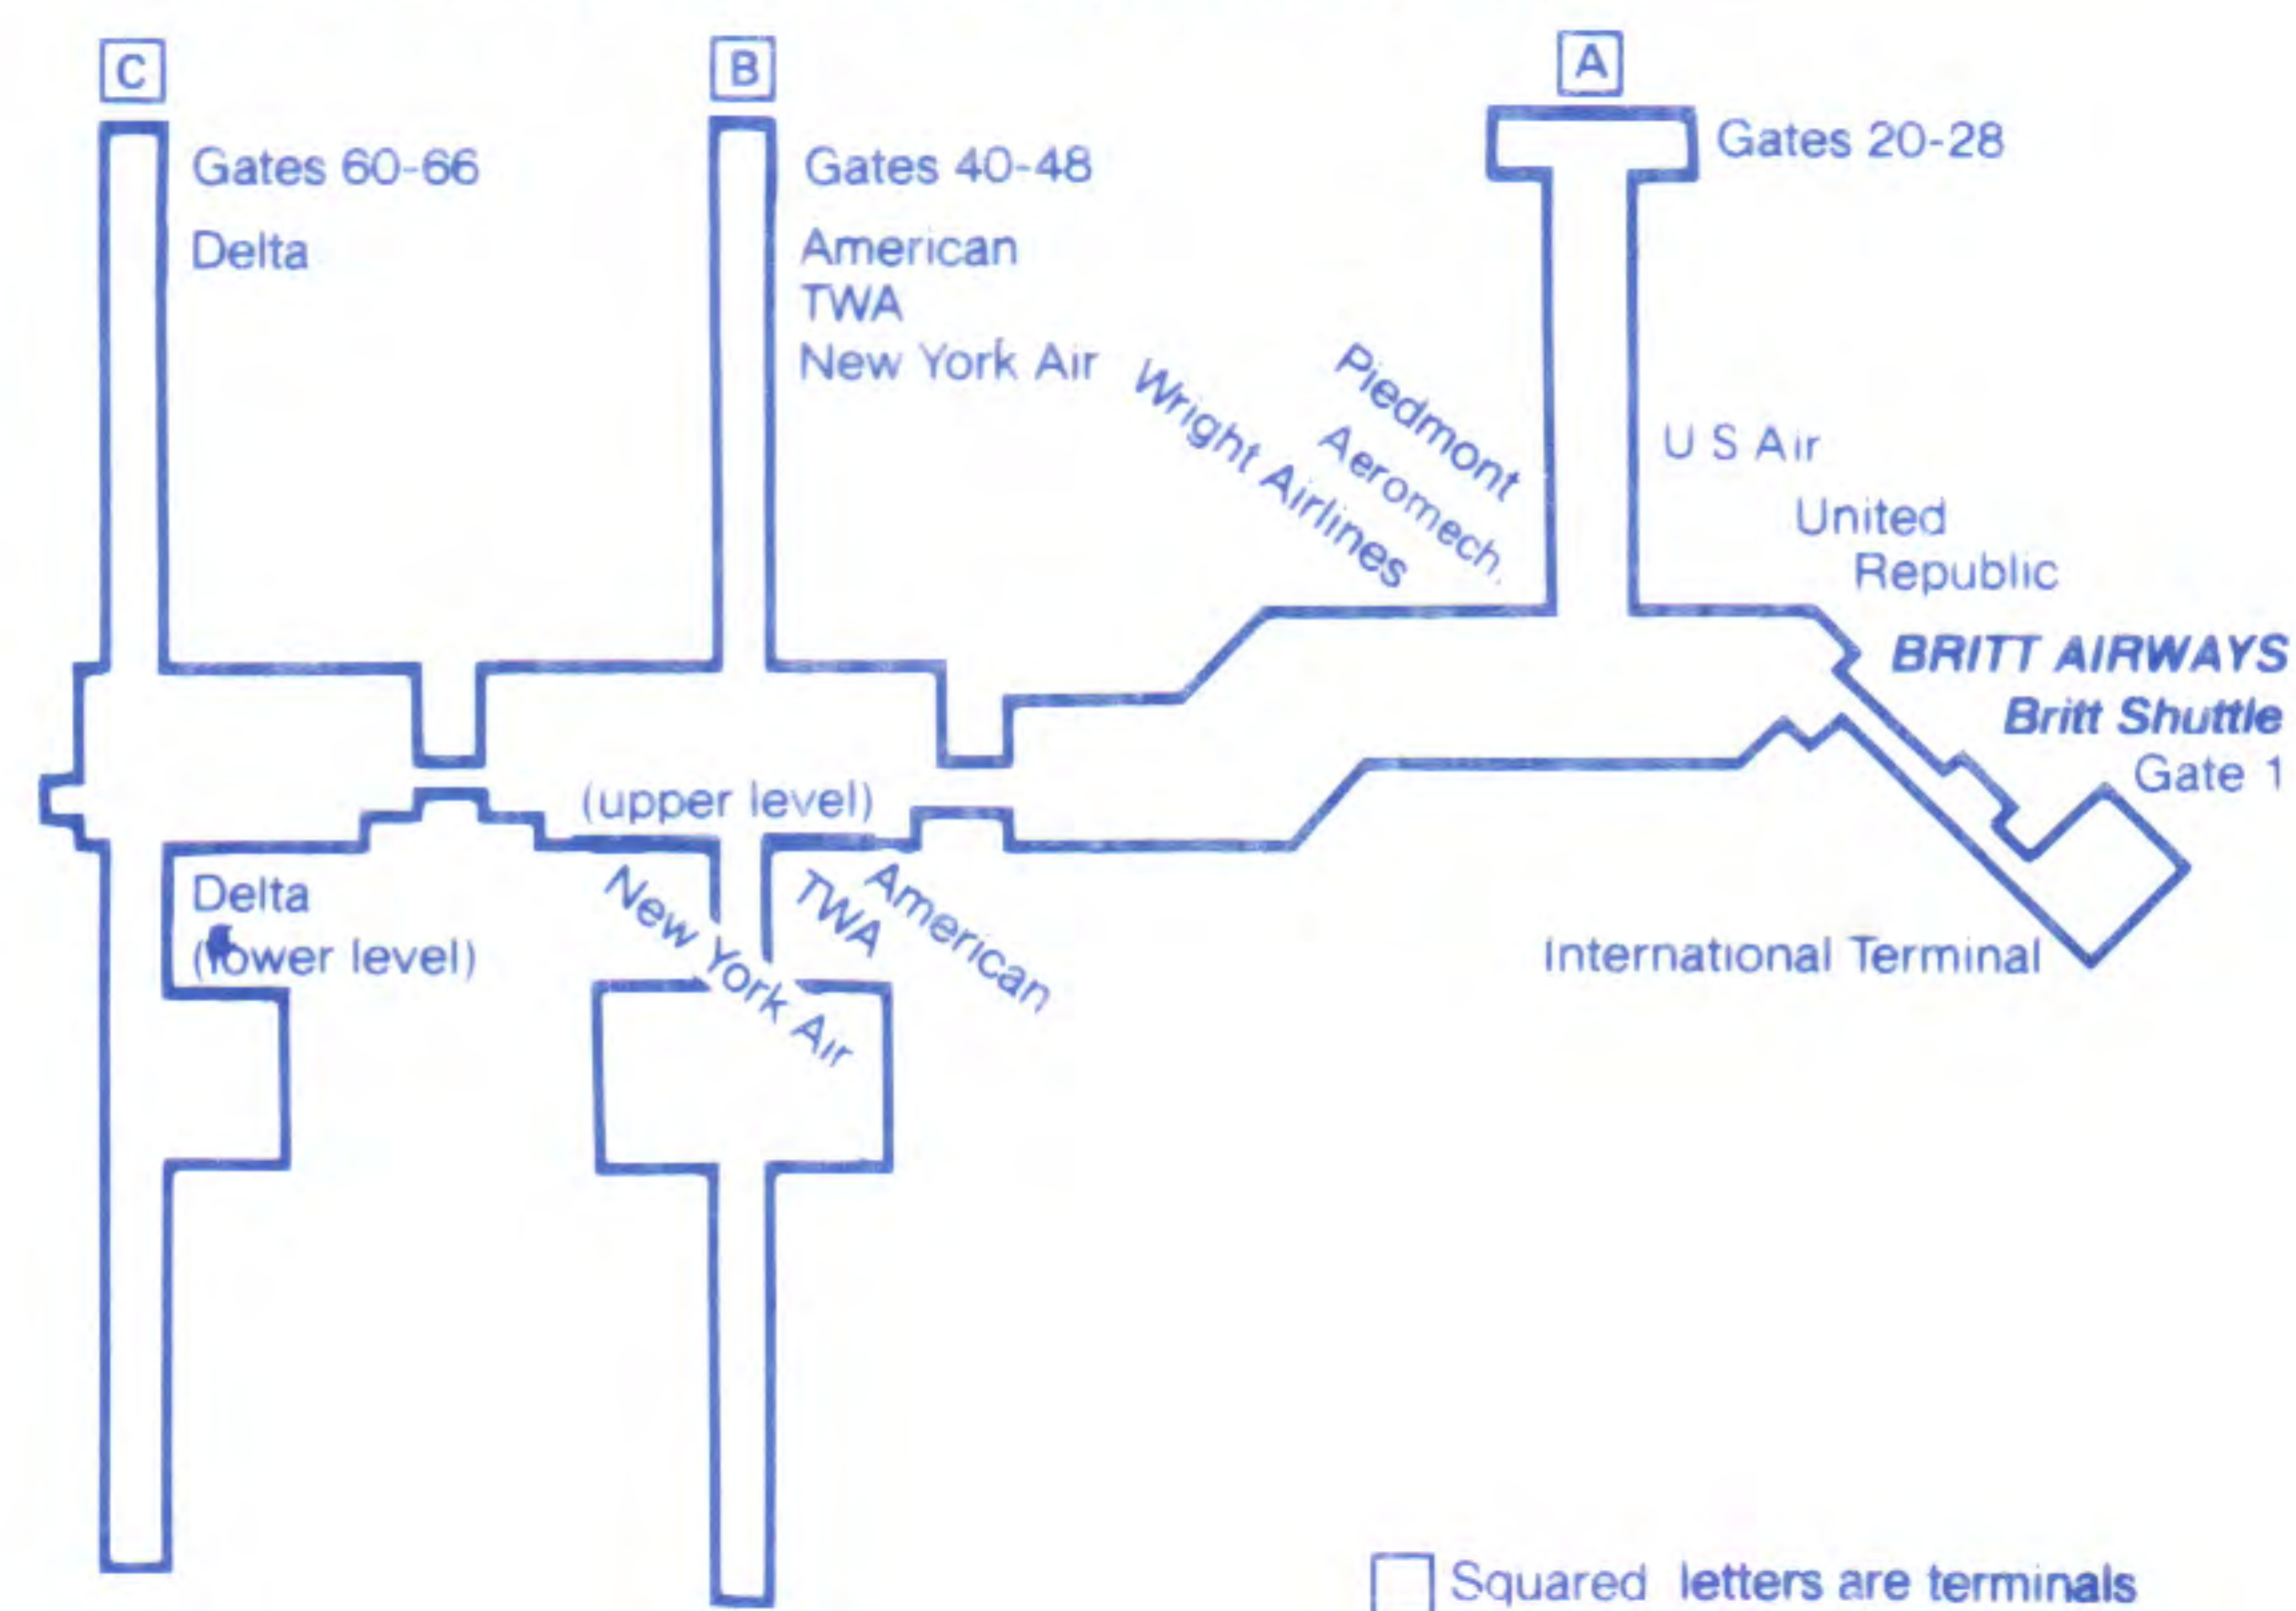

GREATER CINCINNATI INTERNATIONAL