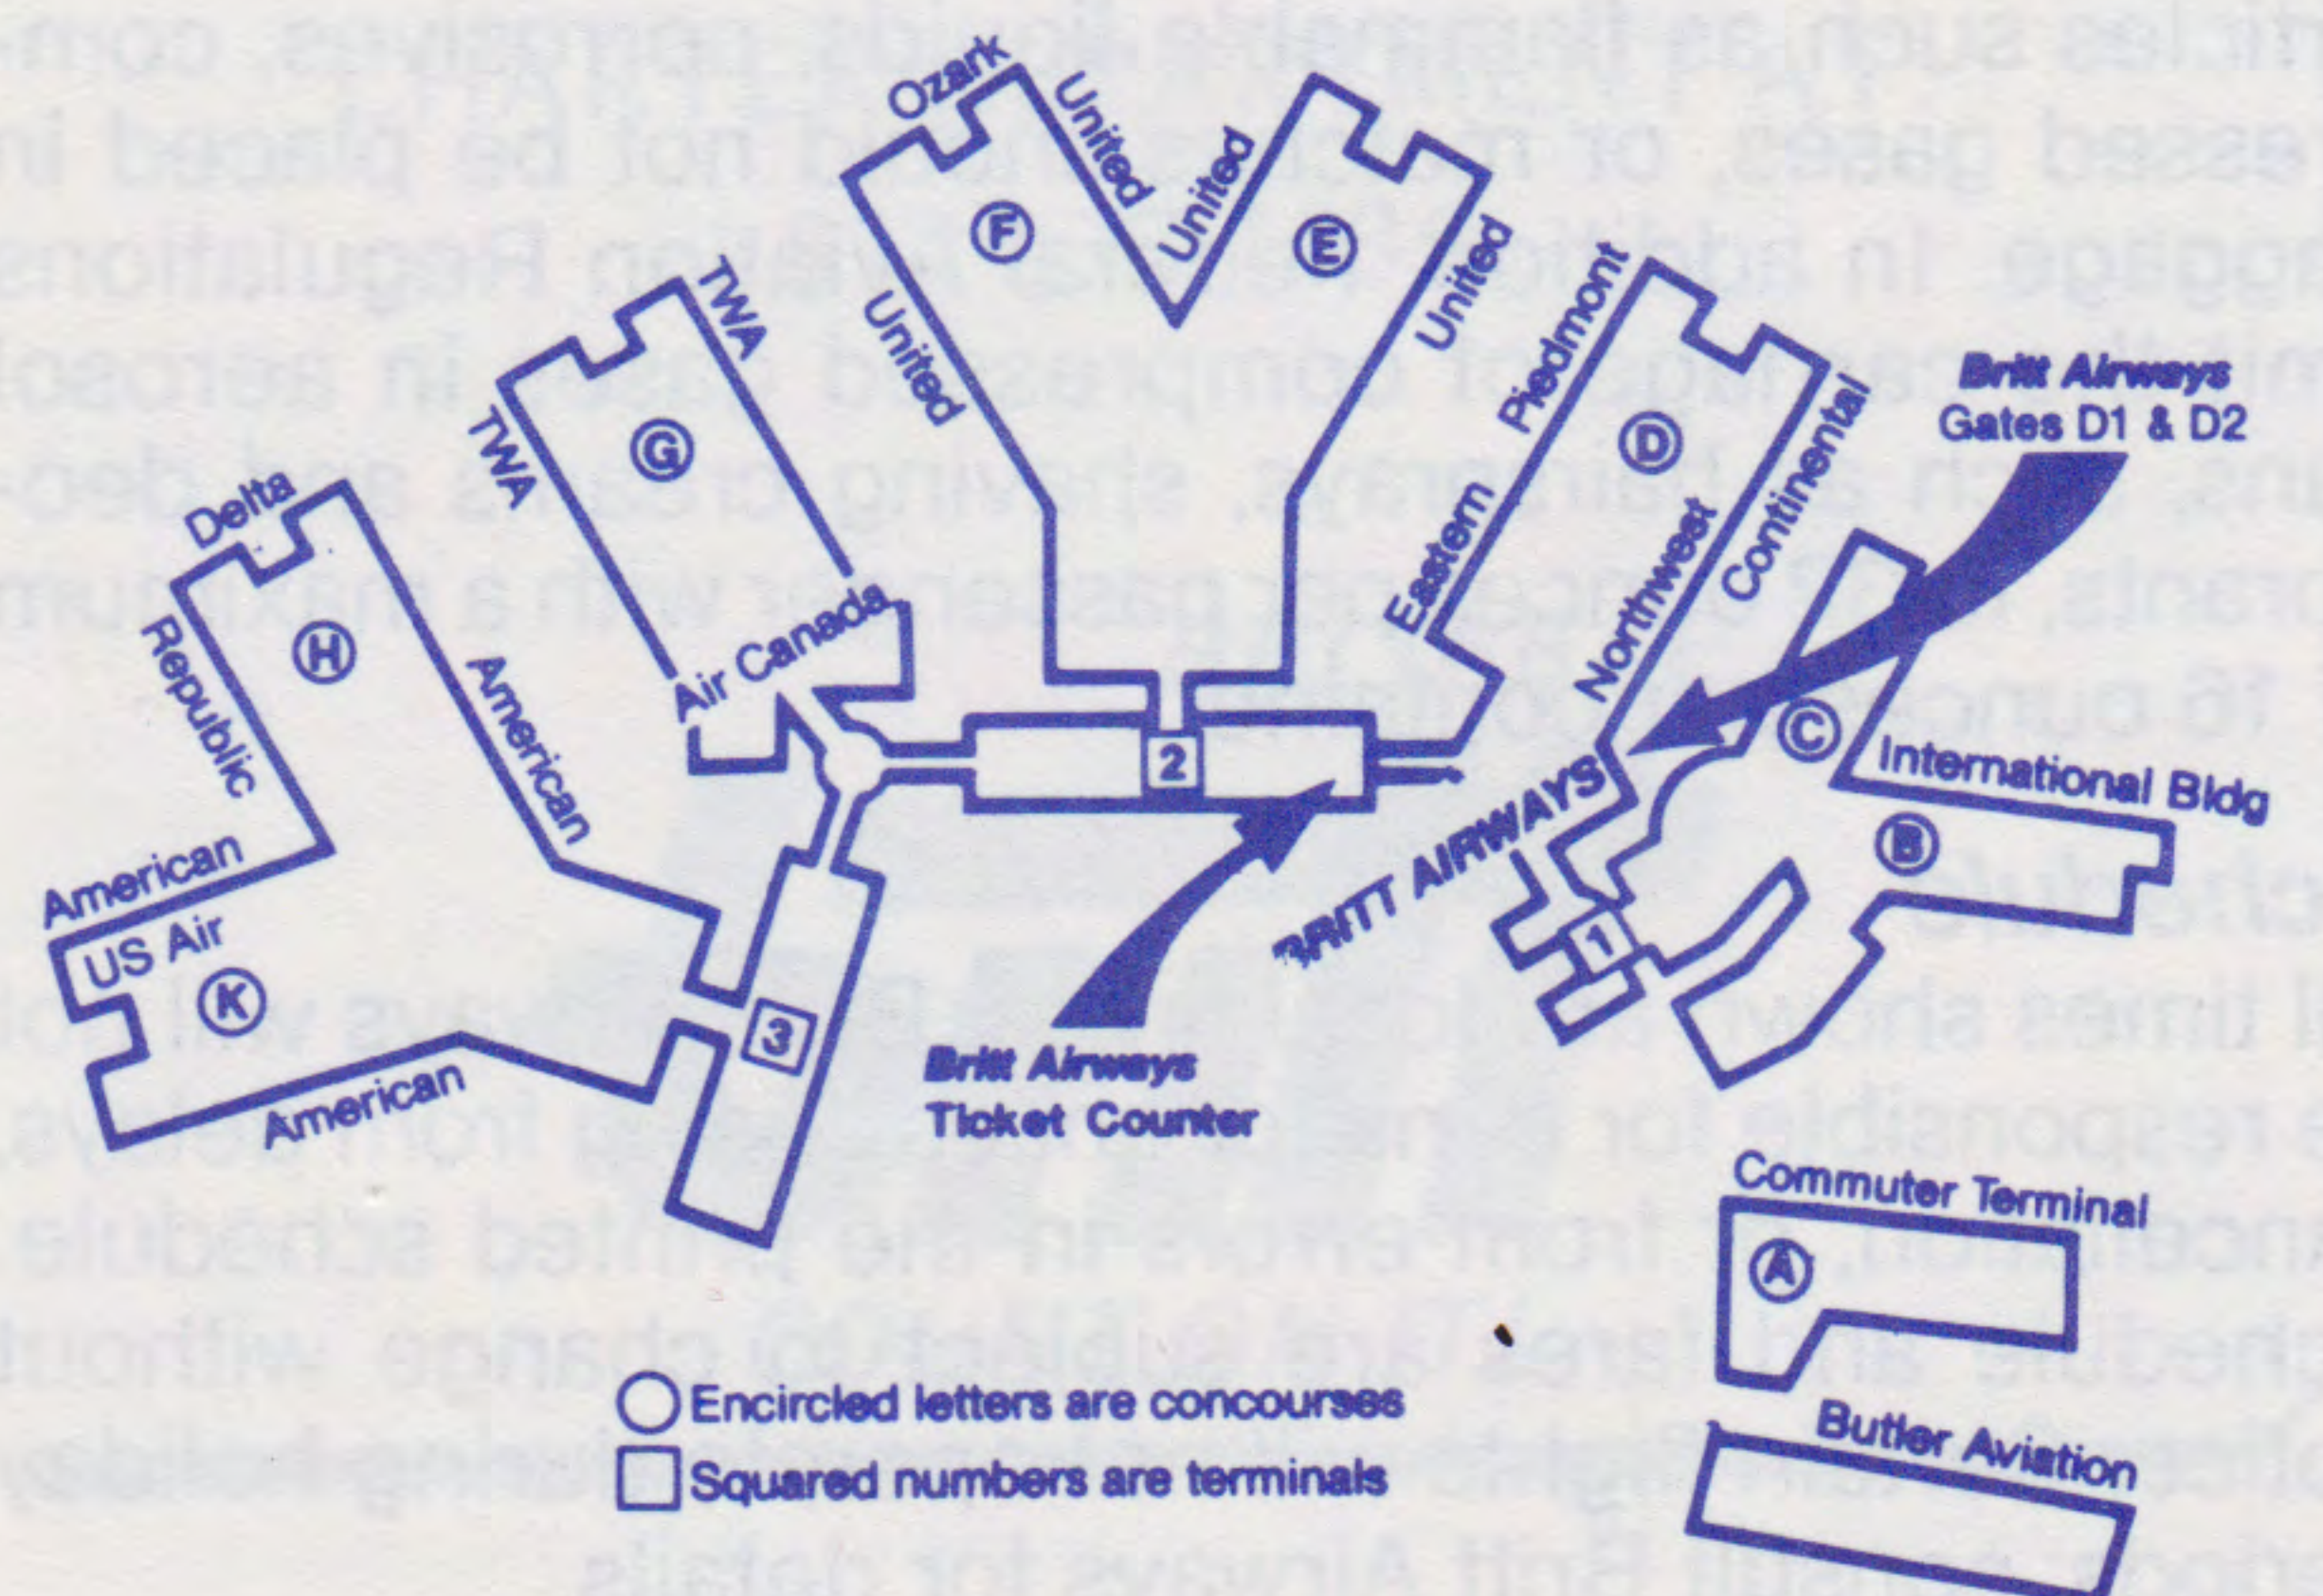

**Frequent Flyers
Count on**

For Frequent Flyer Programs
when connecting with

**ASK ABOUT DETAILS
FOR FREE TRAVEL**

NEW MAIN TERMINAL!

CHICAGO O'HARE INTERNATIONAL

GENERAL INFORMATION

Check In Time

In the interest of on-time service to all passengers, Britt requests that passengers check-in at the airport counter 30 minutes prior to published departure time. Reservations of passengers presenting themselves at the check-in counter less than five minutes before the scheduled departure of a flight may be subject to cancellation.