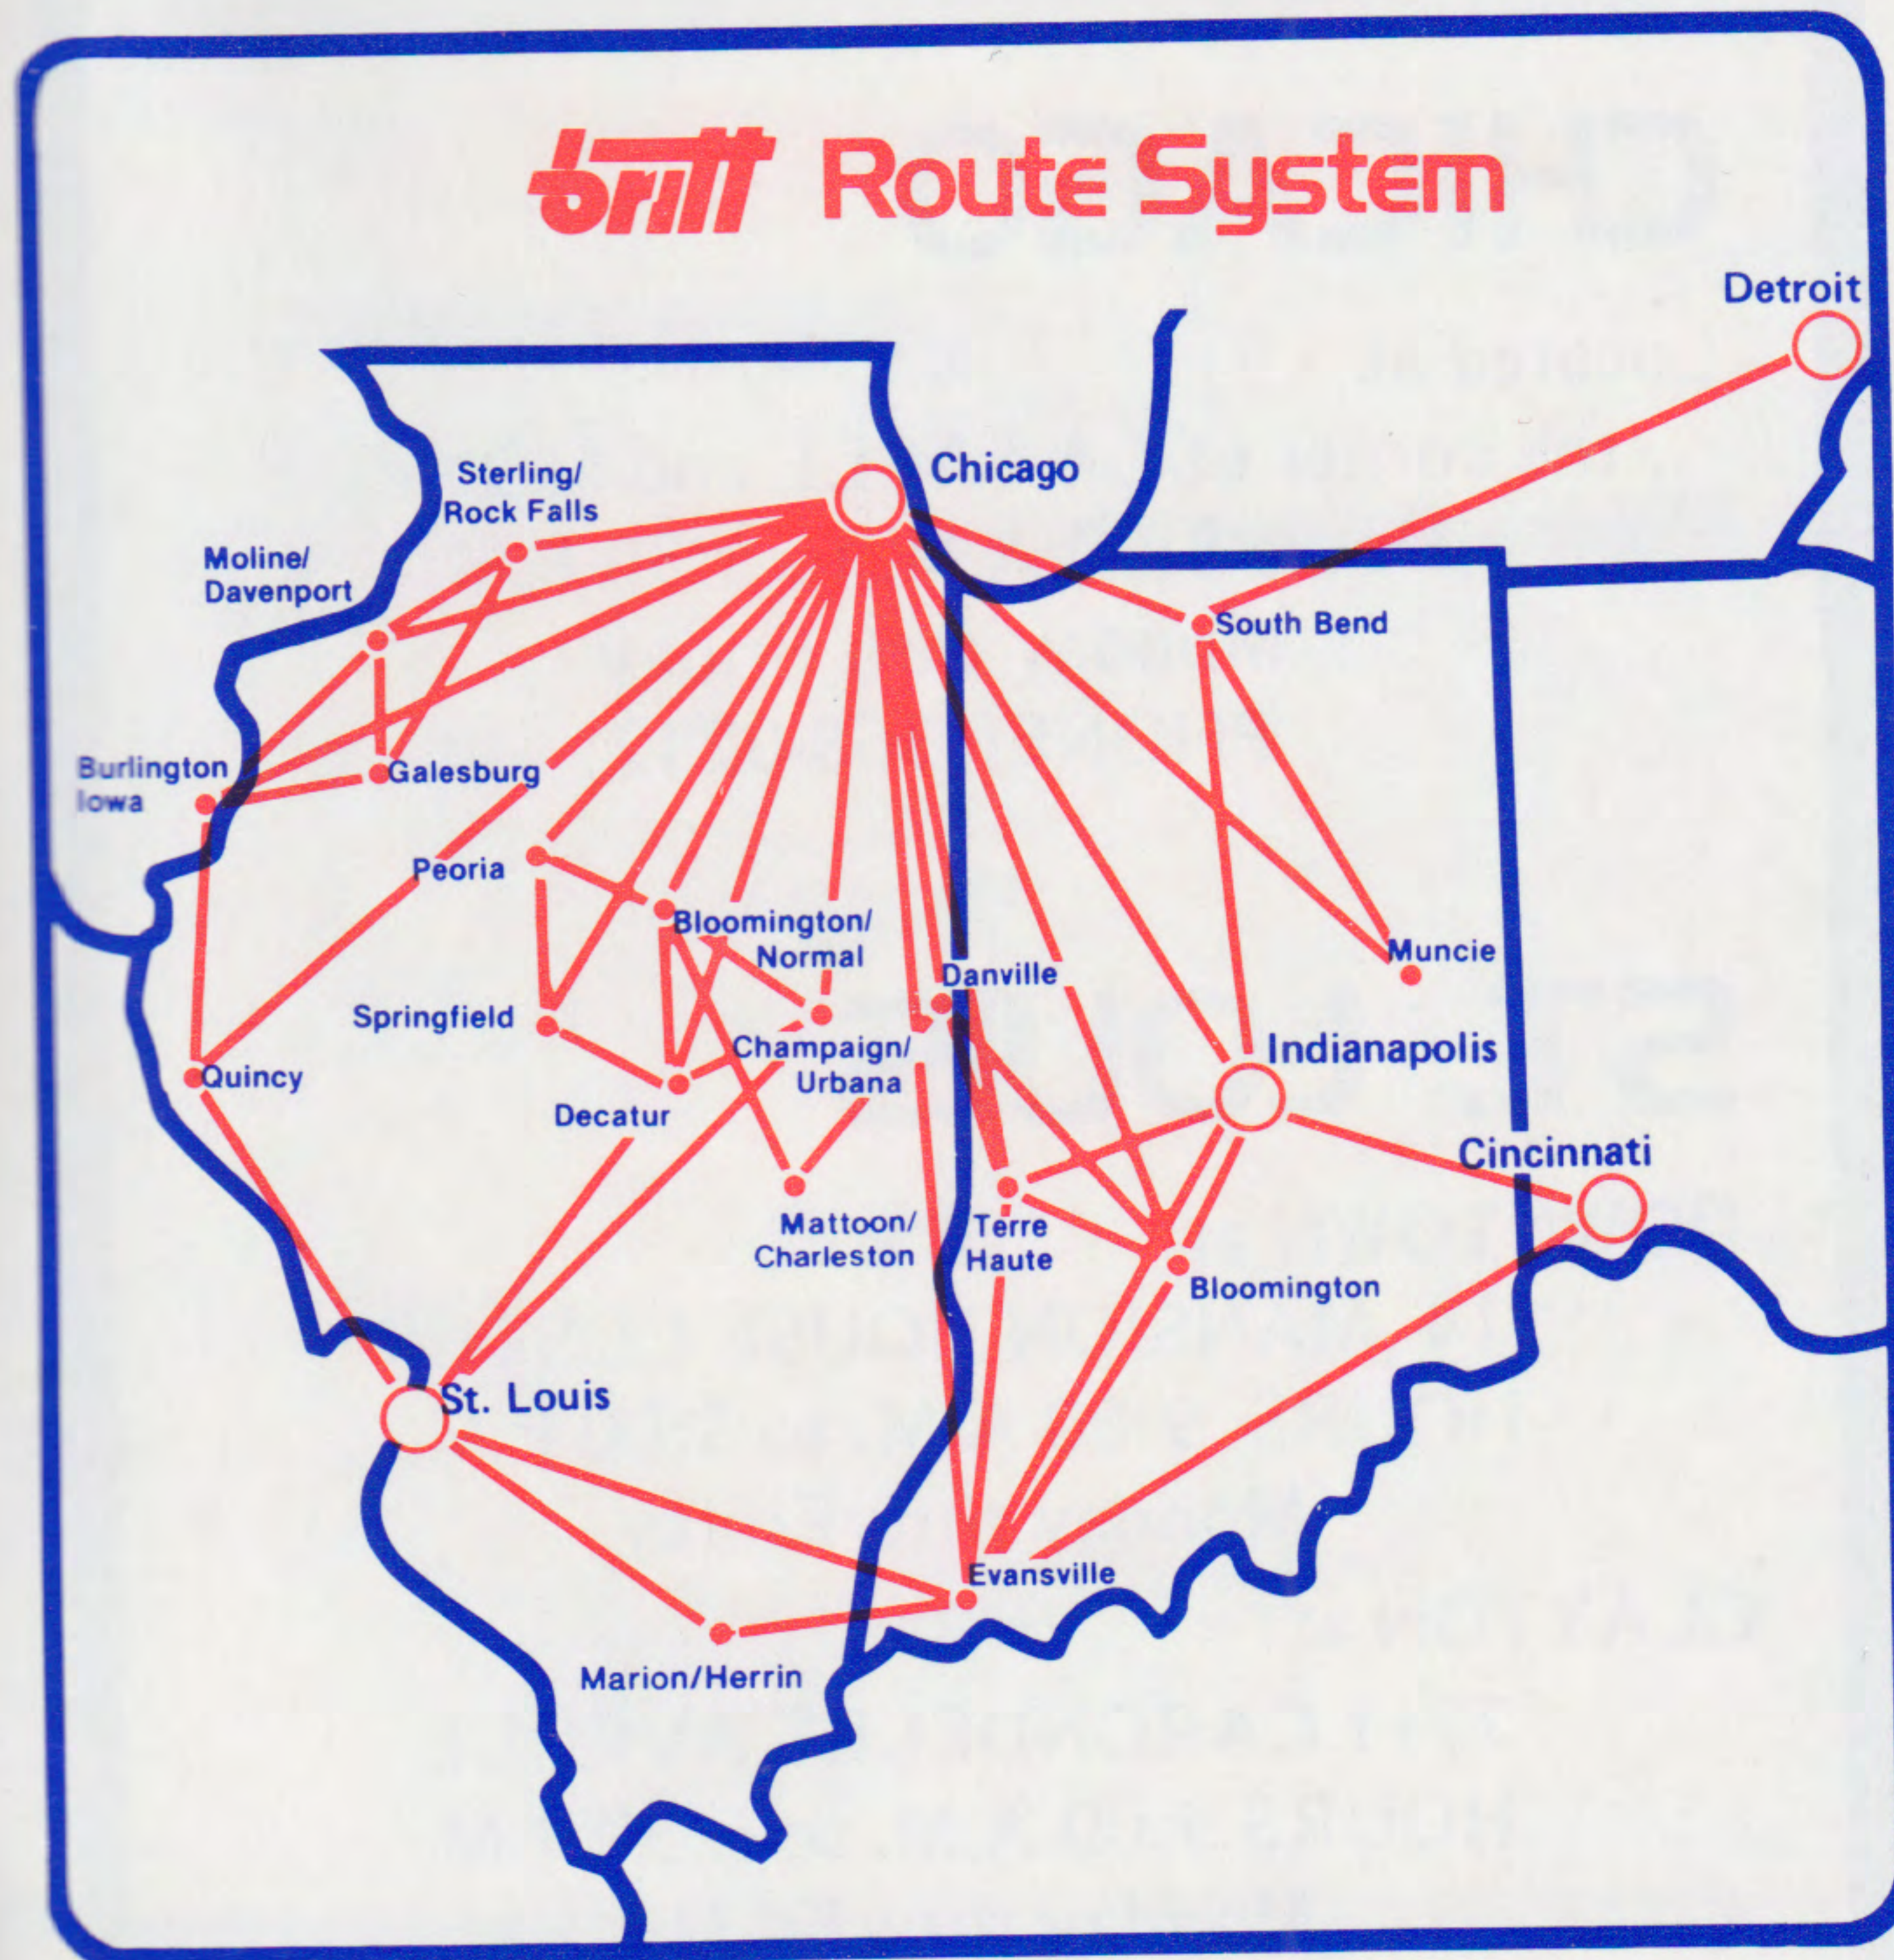

BRITT AIRWAYS

SYSTEM TIMETABLE

EFFECTIVE MAY 15, 1983

BRITT is now operating from the
MAIN TERMINAL AT CHICAGO O'HARE
Gates D-1 and D-2 in Terminal 2

NEW SERVICE from SOUTH BEND and CHICAGO
to DETROIT . . . *See Schedule Inside*

BRITT is now operating from the
MAIN TERMINAL AT CHICAGO O'HARE
Gates D-1 and D-2 in Terminal 2

NEW SERVICE from SOUTH BEND and CHICAGO
to DETROIT . . . *See Schedule Inside*

Nationwide Wats Line 1-800-428-3276