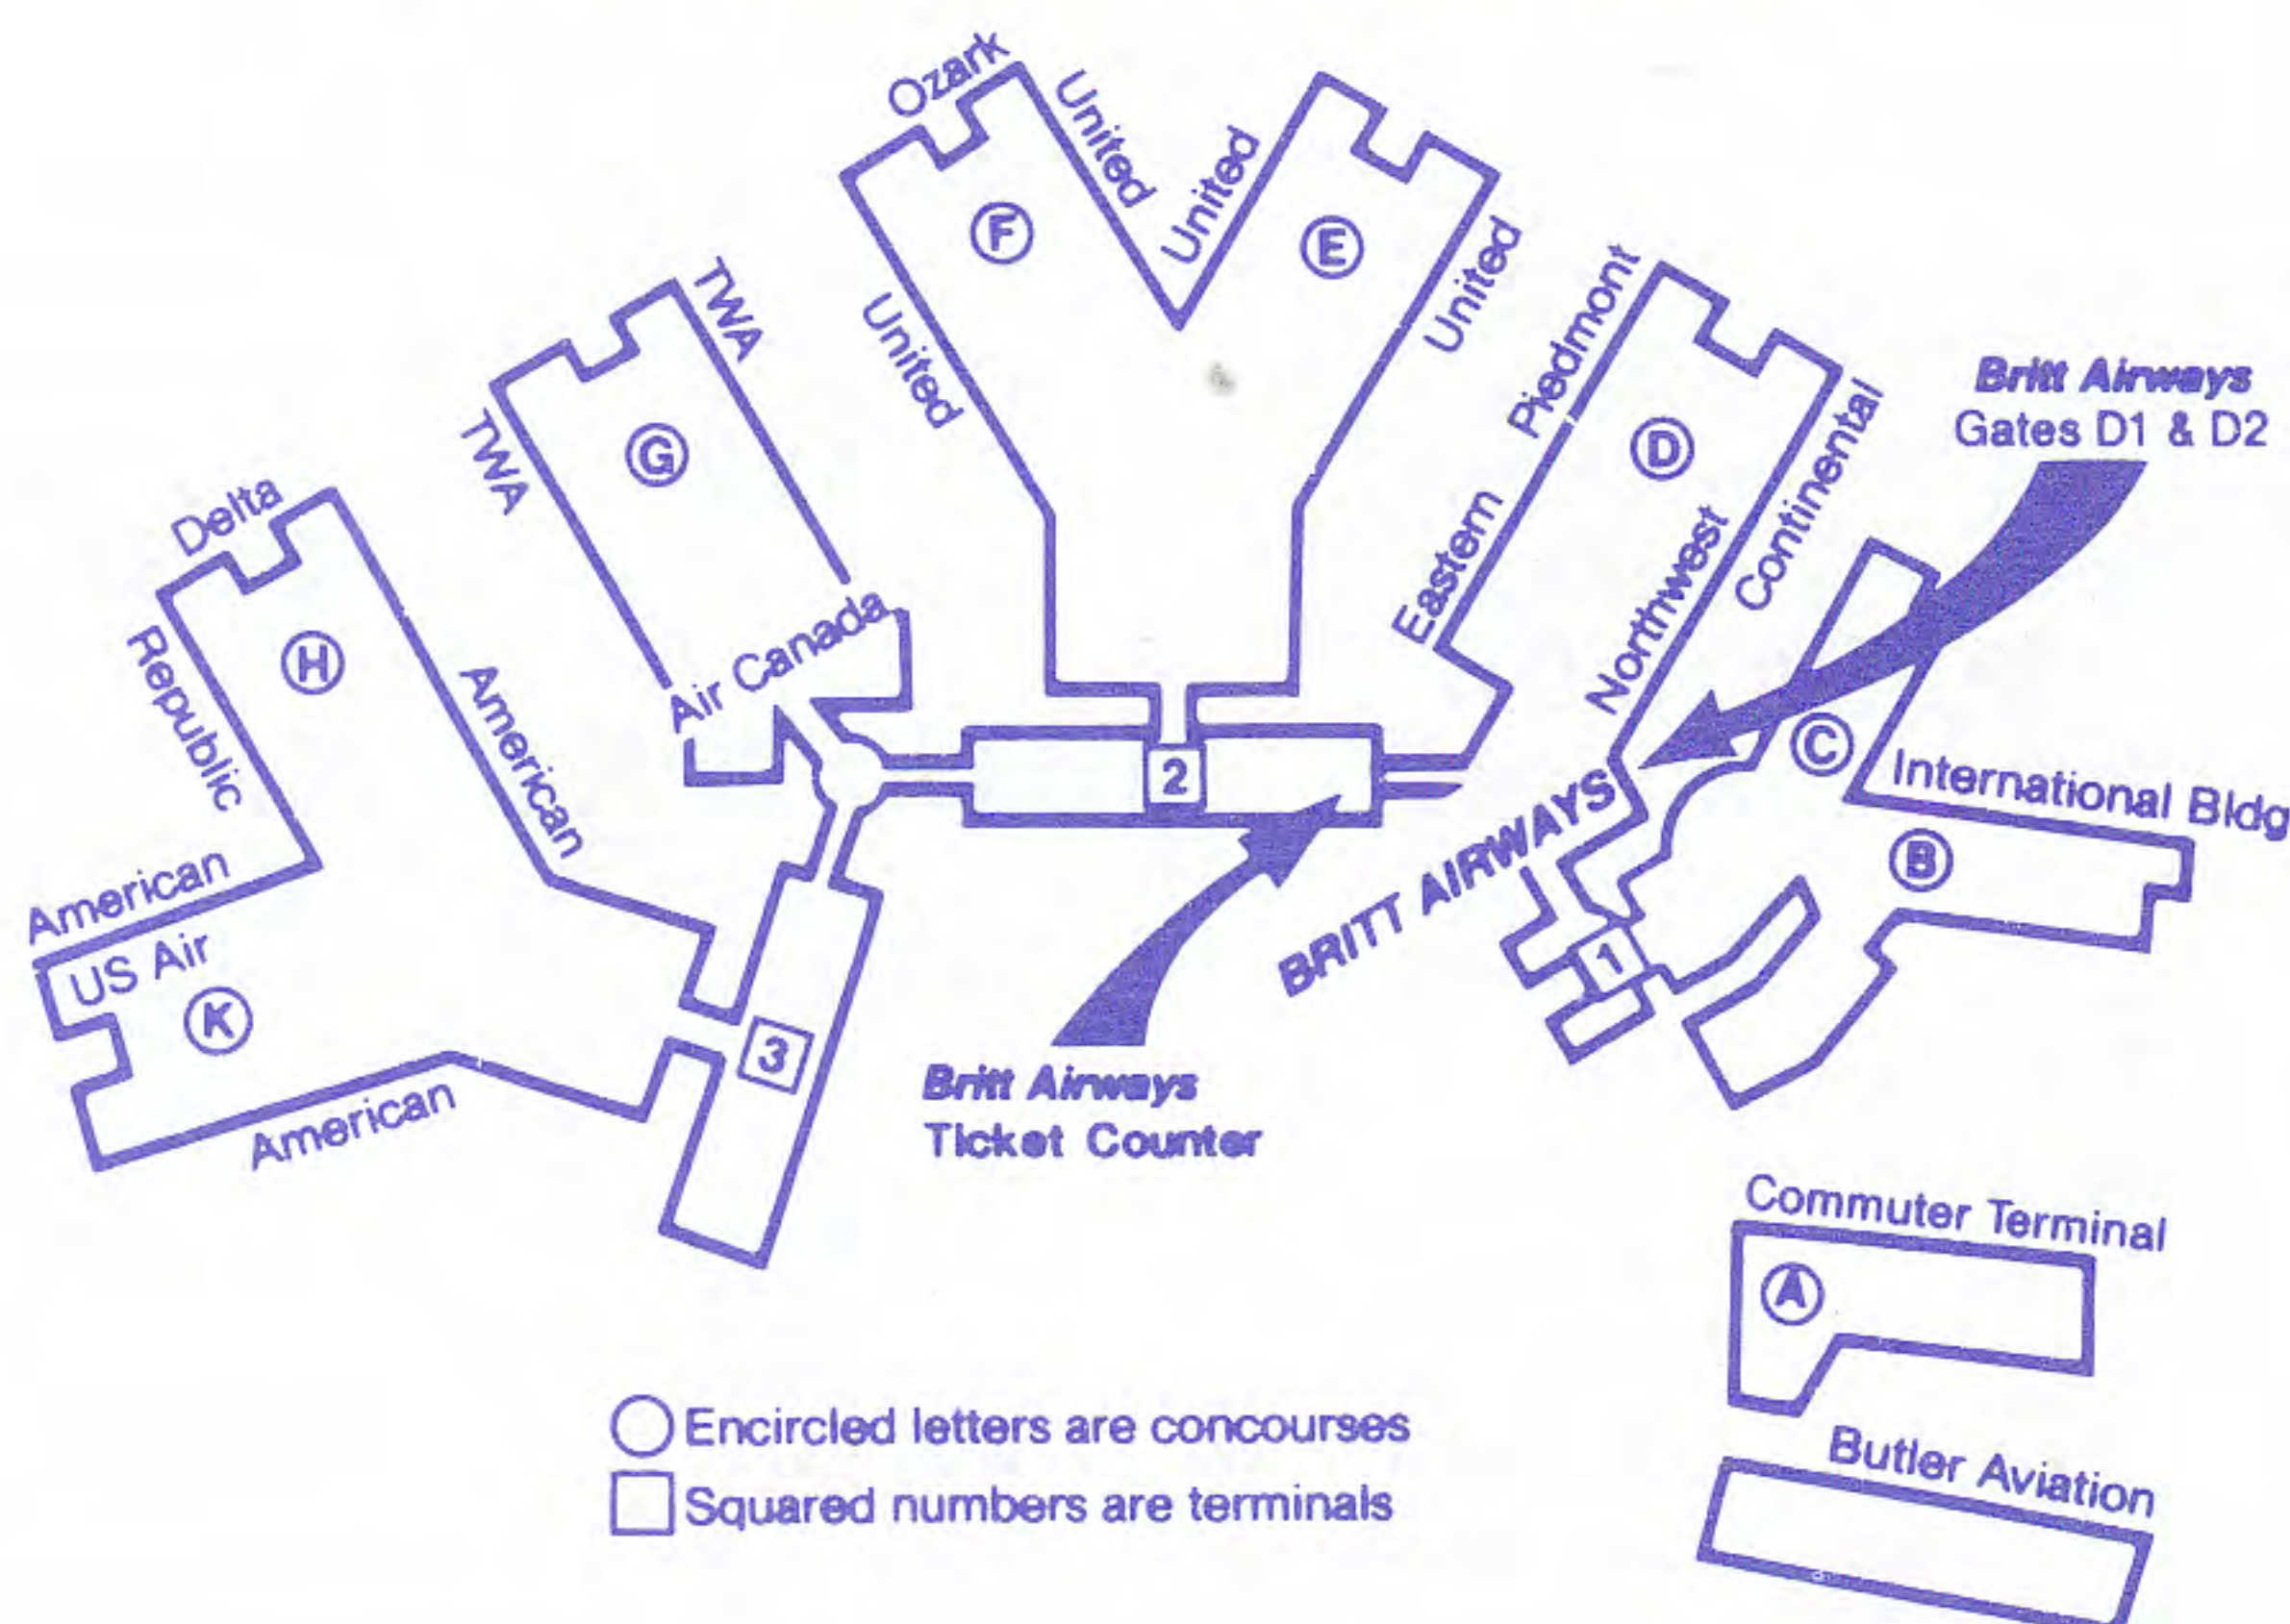

Depart	Arrive	Flight	Frequency
FROM TERRE HAUTE, IN Cont'd.			
To DETROIT, MI			
9:30am	2:00pm	RU394/702-ORD	Ex Sa/Su
12:30pm	5:40pm	RU396/704-ORD	Ex Sa
To INDIANAPOLIS, IN			
6:10am	6:35am	RU 100	Ex Sa/Su
7:10am	8:00am	RU 382	Ex Sa/Su
9:05am	9:50am	RU 384	Sa Only
9:05am	9:50am	RU 106	Su Only
10:55am	11:40am	RU 386	Su Only
11:15am	11:40am	RU 385	Ex Su
1:00pm	1:25pm	RU 105	Ex Sa
3:40pm	4:25pm	RU 387	Daily

For RESERVATIONS Call Toll Free...

Nationwide Wats Line 1-800-428-3276

Illinois 1-800-322-9321

Ohio, Indiana, Kentucky,
Michigan, Iowa, Missouri
and Tennessee

1-800-447-8564

O'HARE - MAIN GATES

CHICAGO O'HARE INTERNATIONAL