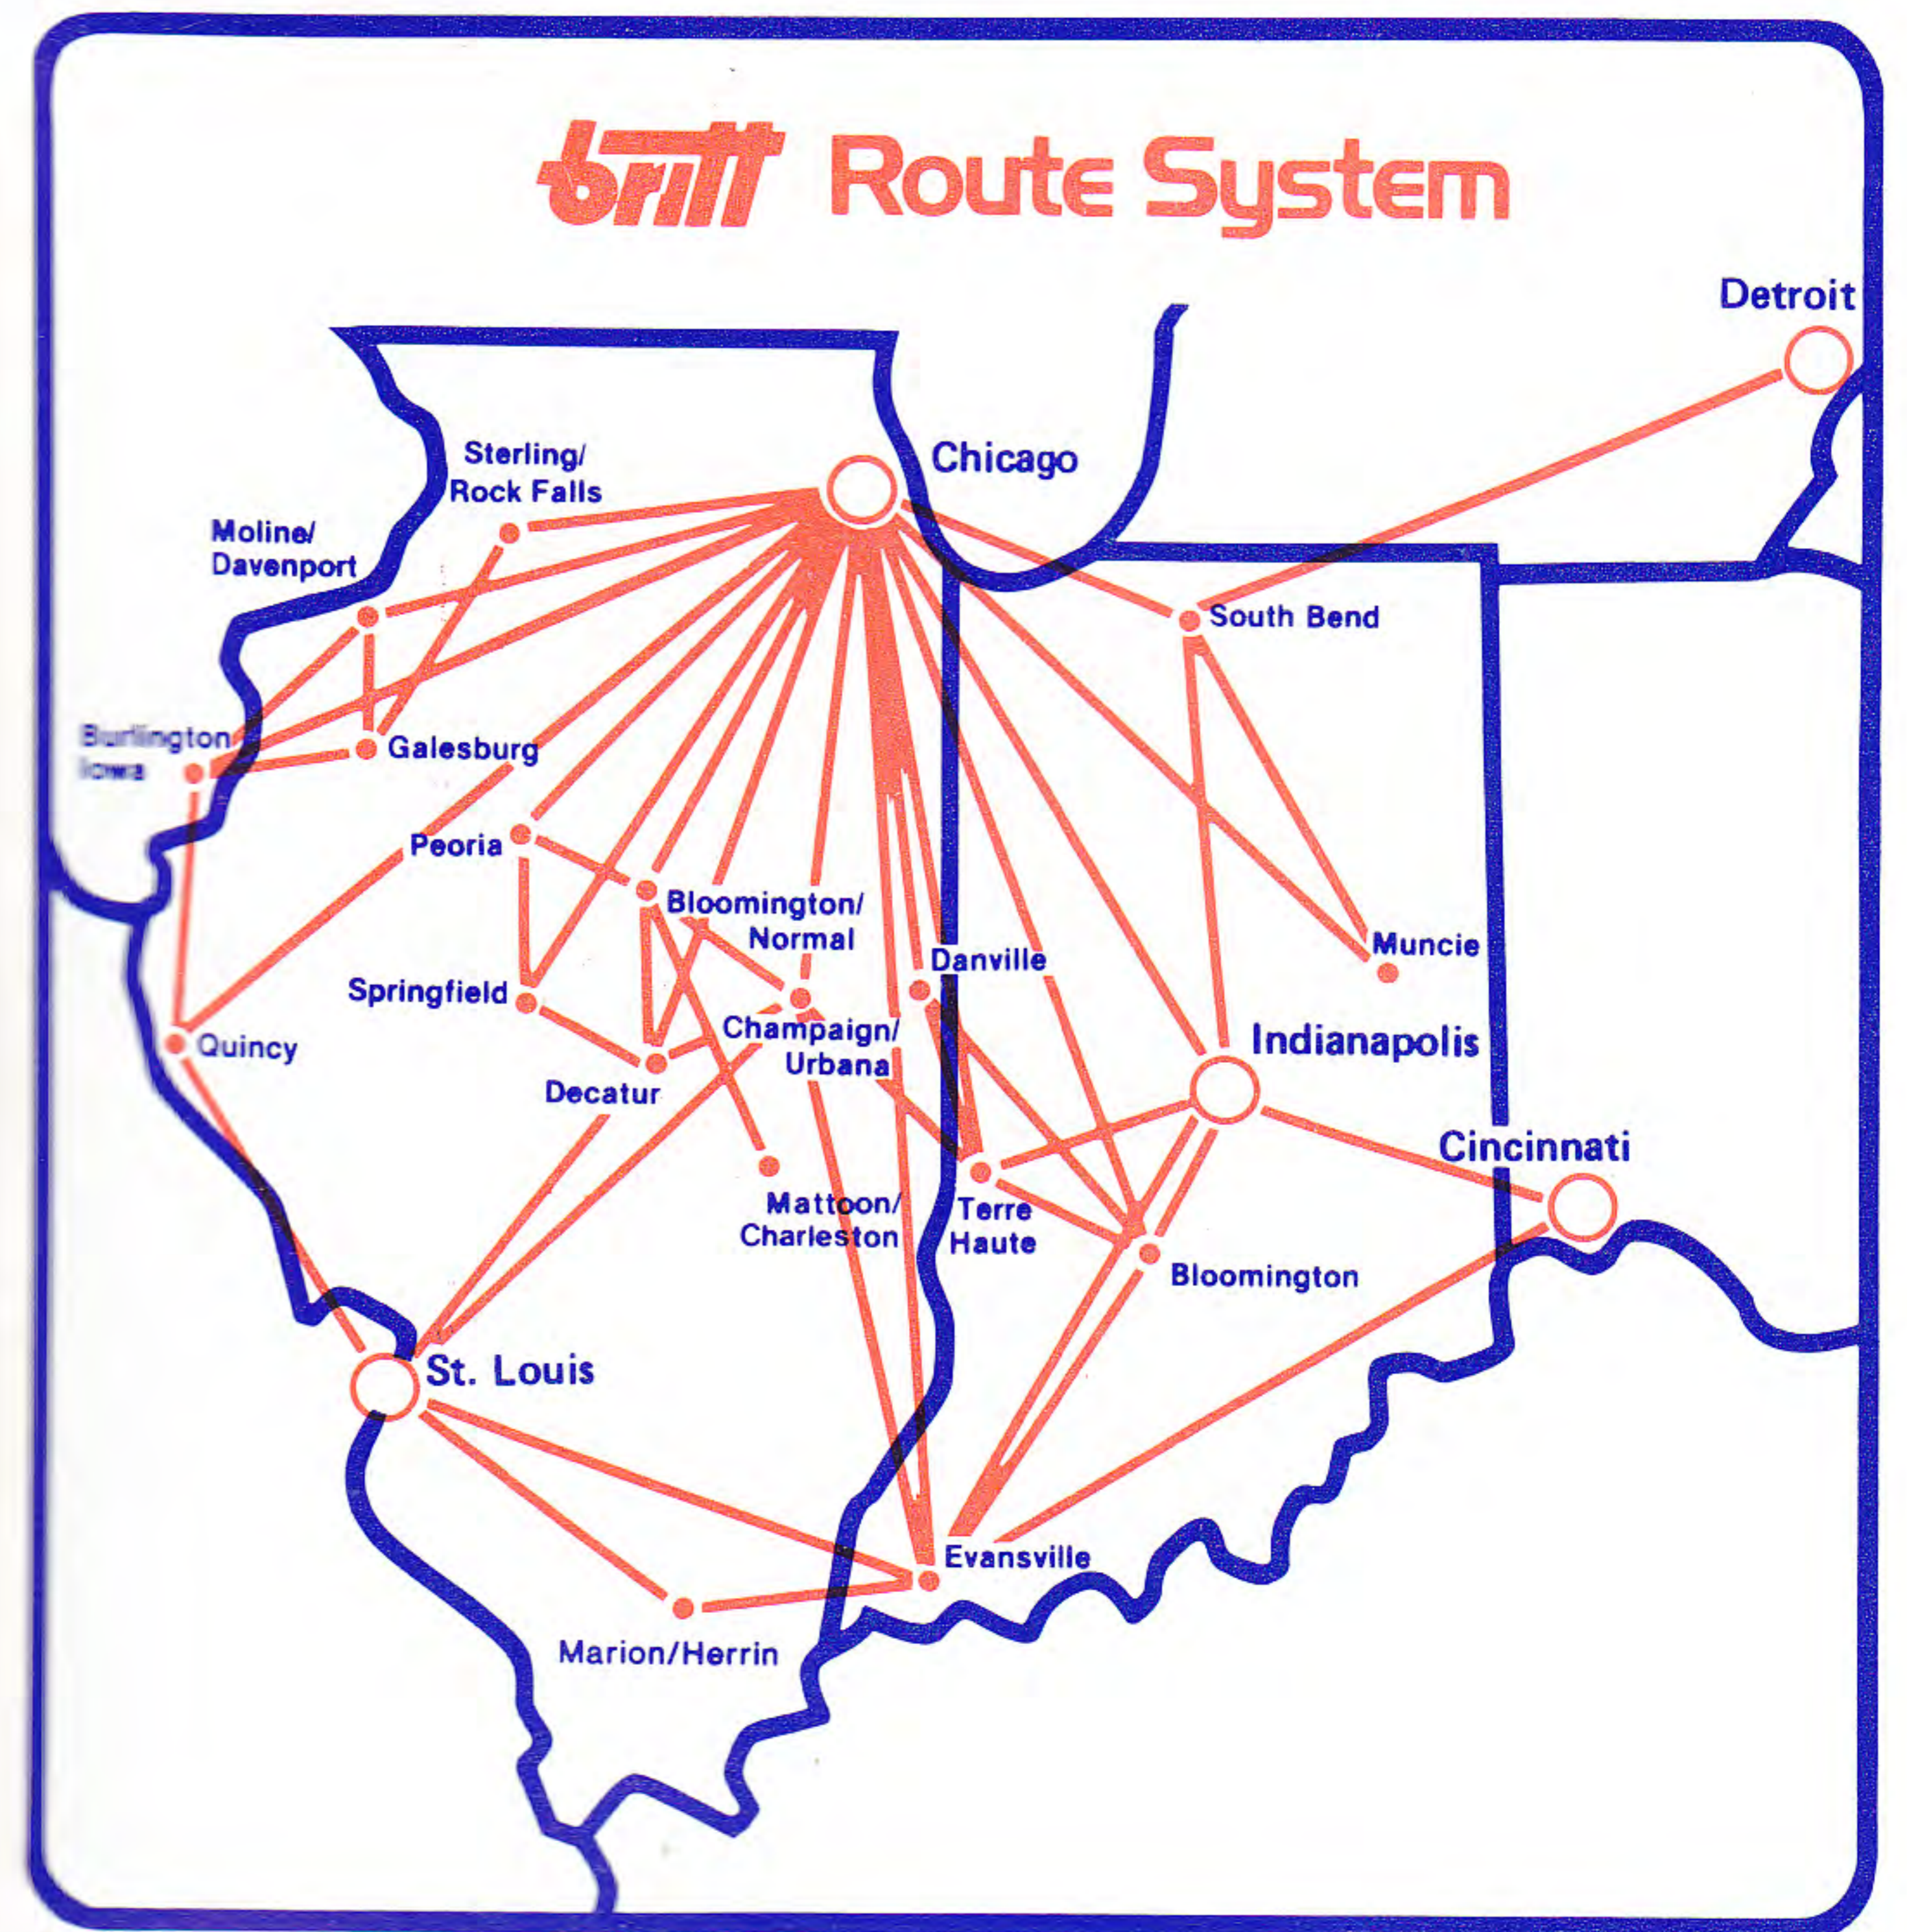

BRITT AIRWAYS

SYSTEM TIMETABLE

EFFECTIVE JUNE 1, 1983

BRITT is now operating from the
MAIN TERMINAL AT CHICAGO O'HARE
Gates D-1 and D-2 in Terminal 2

NEW SERVICE from SOUTH BEND and CHICAGO
to DETROIT . . . See Schedule Inside

BRITT is now operating from the
MAIN TERMINAL AT CHICAGO O'HARE
Gates D-1 and D-2 in Terminal 2

NEW SERVICE from SOUTH BEND and CHICAGO
to DETROIT . . . See Schedule Inside

Nationwide Wats Line 1-800-428-3276

NEW

**CITY TICKET
OFFICES!**

CHICAGO

Located at
the corner of LA SALLE and MONROE
Hours 8:00 A.M. to 5:30 P.M.
Monday thru Friday
PHONE: 368-0232

ST. LOUIS

DOWNTOWN at:
214 MANSION HOUSE CENTER
HOURS 9:00 A.M. to 5:00 P.M.
Monday thru Friday