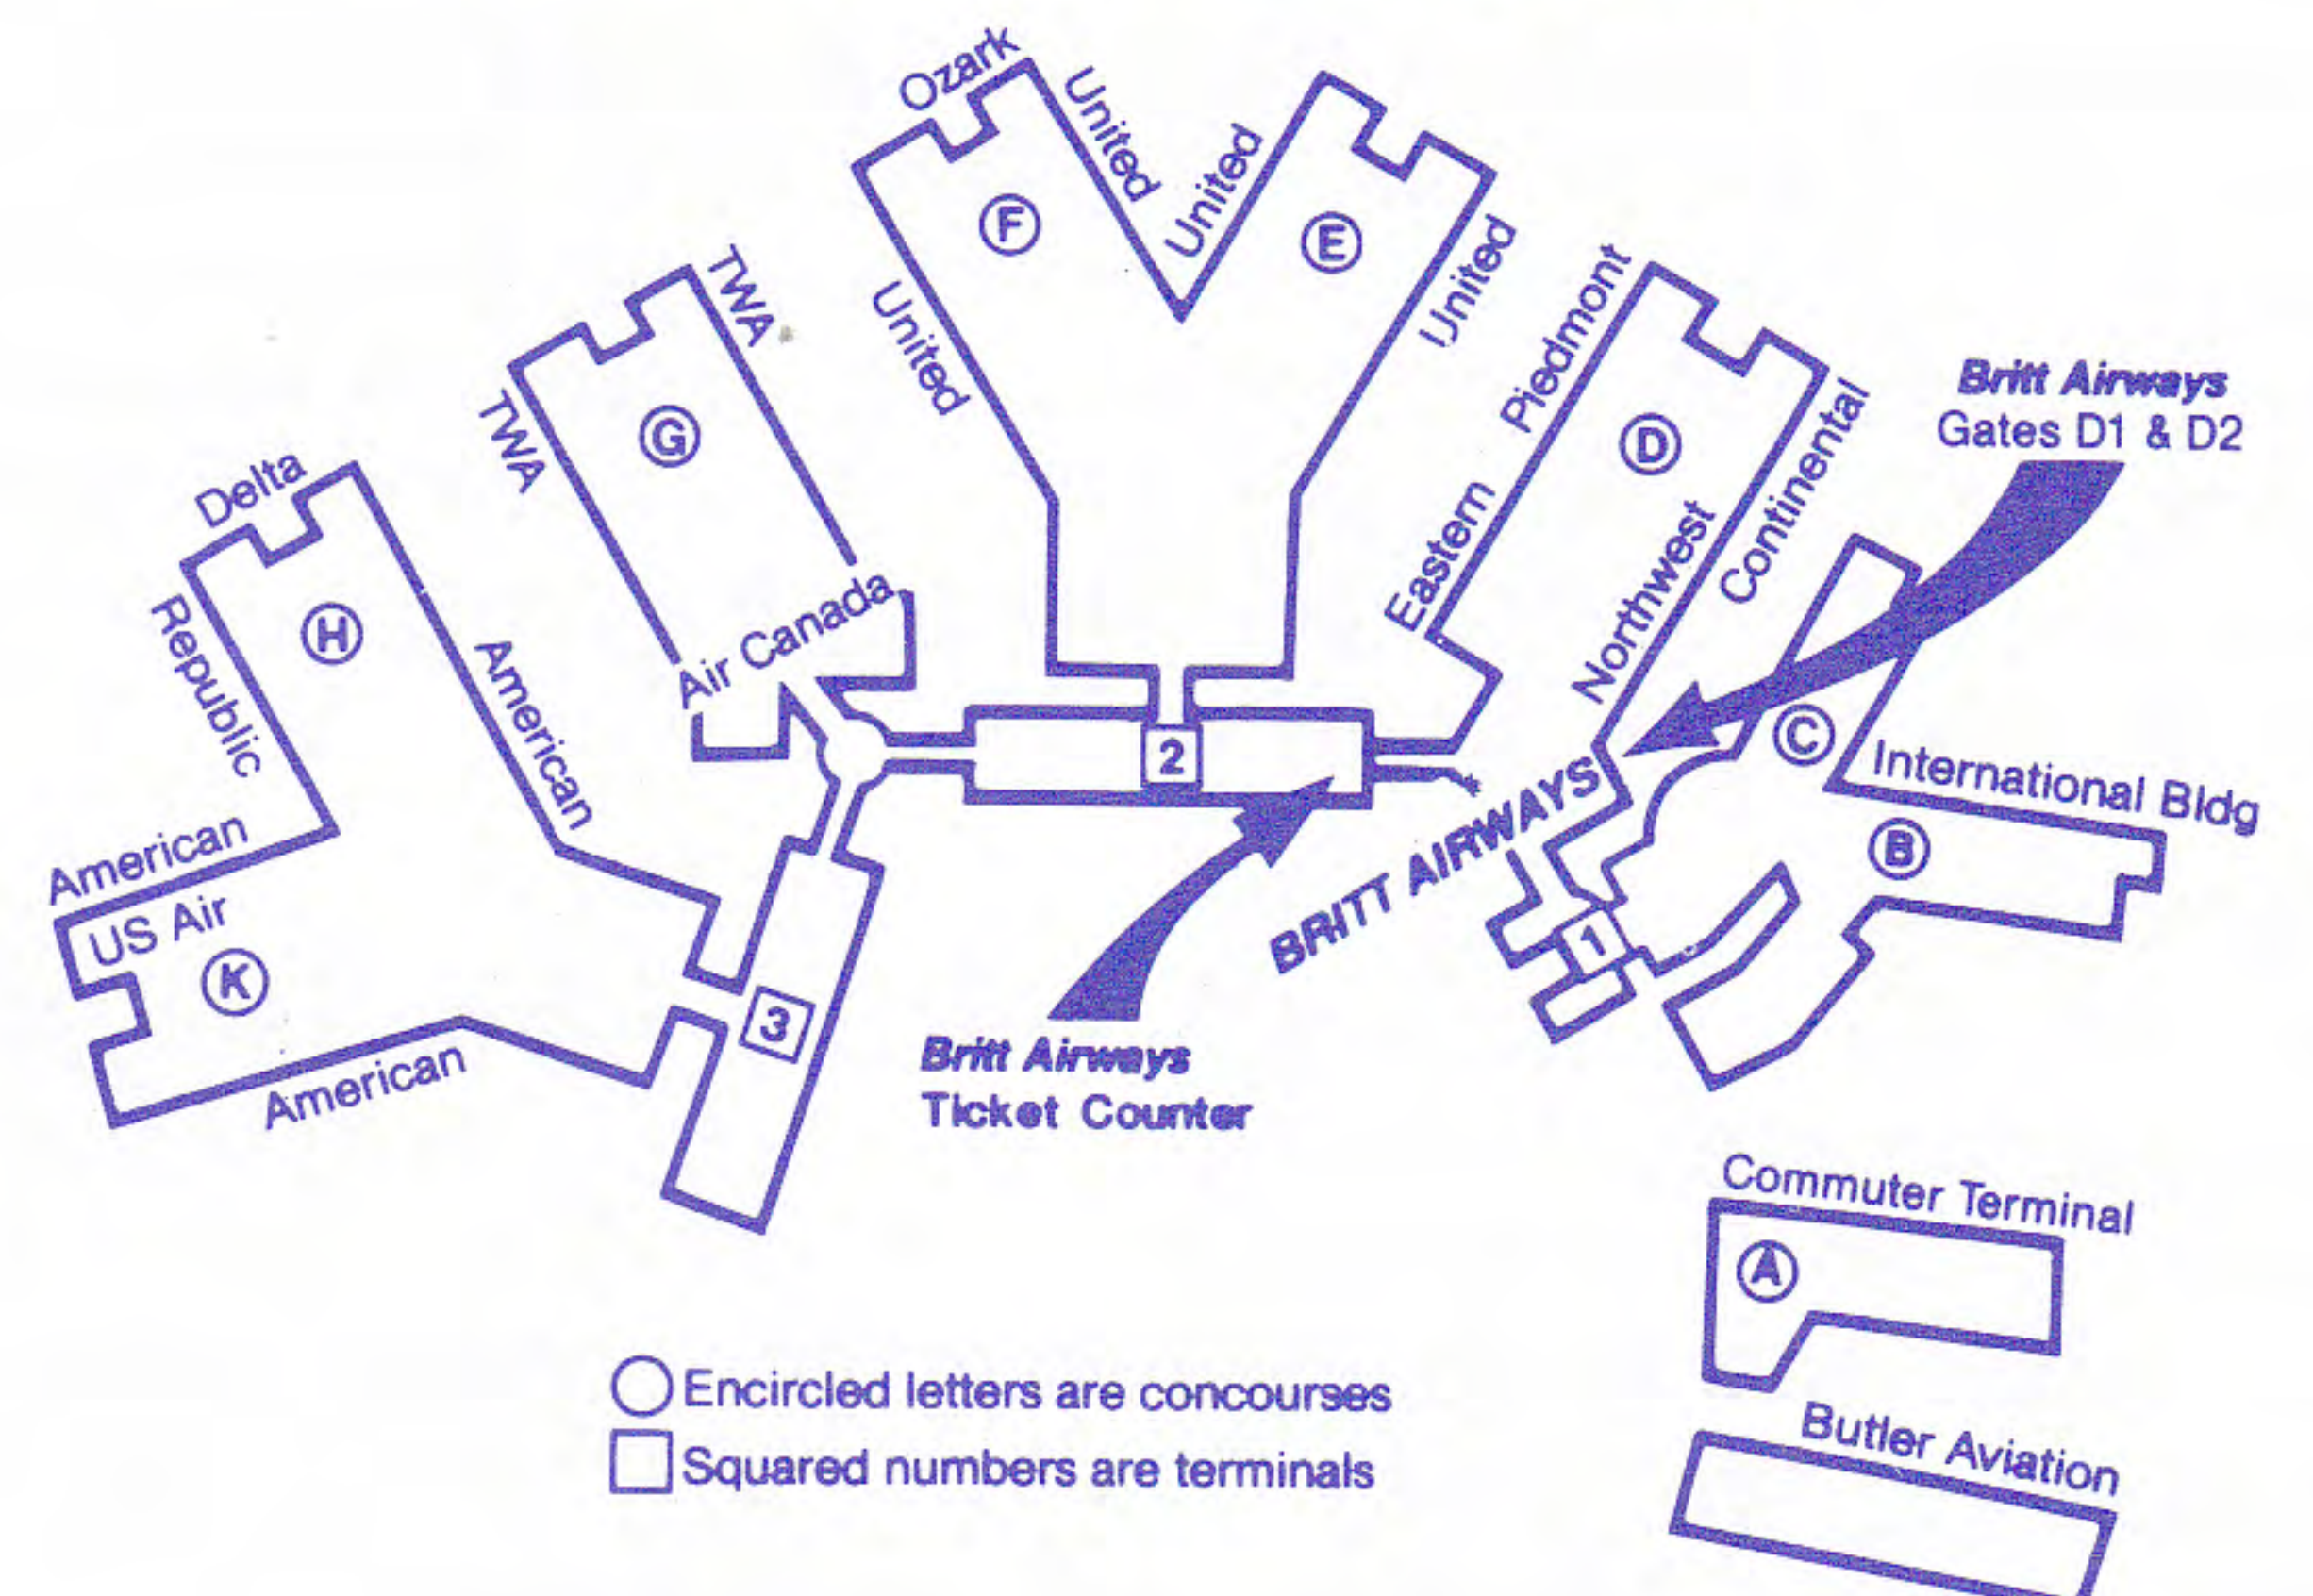

**Frequent Flyers
Count on**

For Frequent Flyer Programs
when connecting with

**ASK ABOUT DETAILS
FOR FREE TRAVEL**

NEW MAIN TERMINAL!

CHICAGO O'HARE INTERNATIONAL

GENERAL INFORMATION

Check In Time

In the interest of on-time service to all passengers, Britt requests that passengers check-in at the airport counter 30 minutes prior to published departure time. Reservations of passengers presenting themselves at the check-in counter less than five minutes before the scheduled departure of a flight may be subject to cancellation.