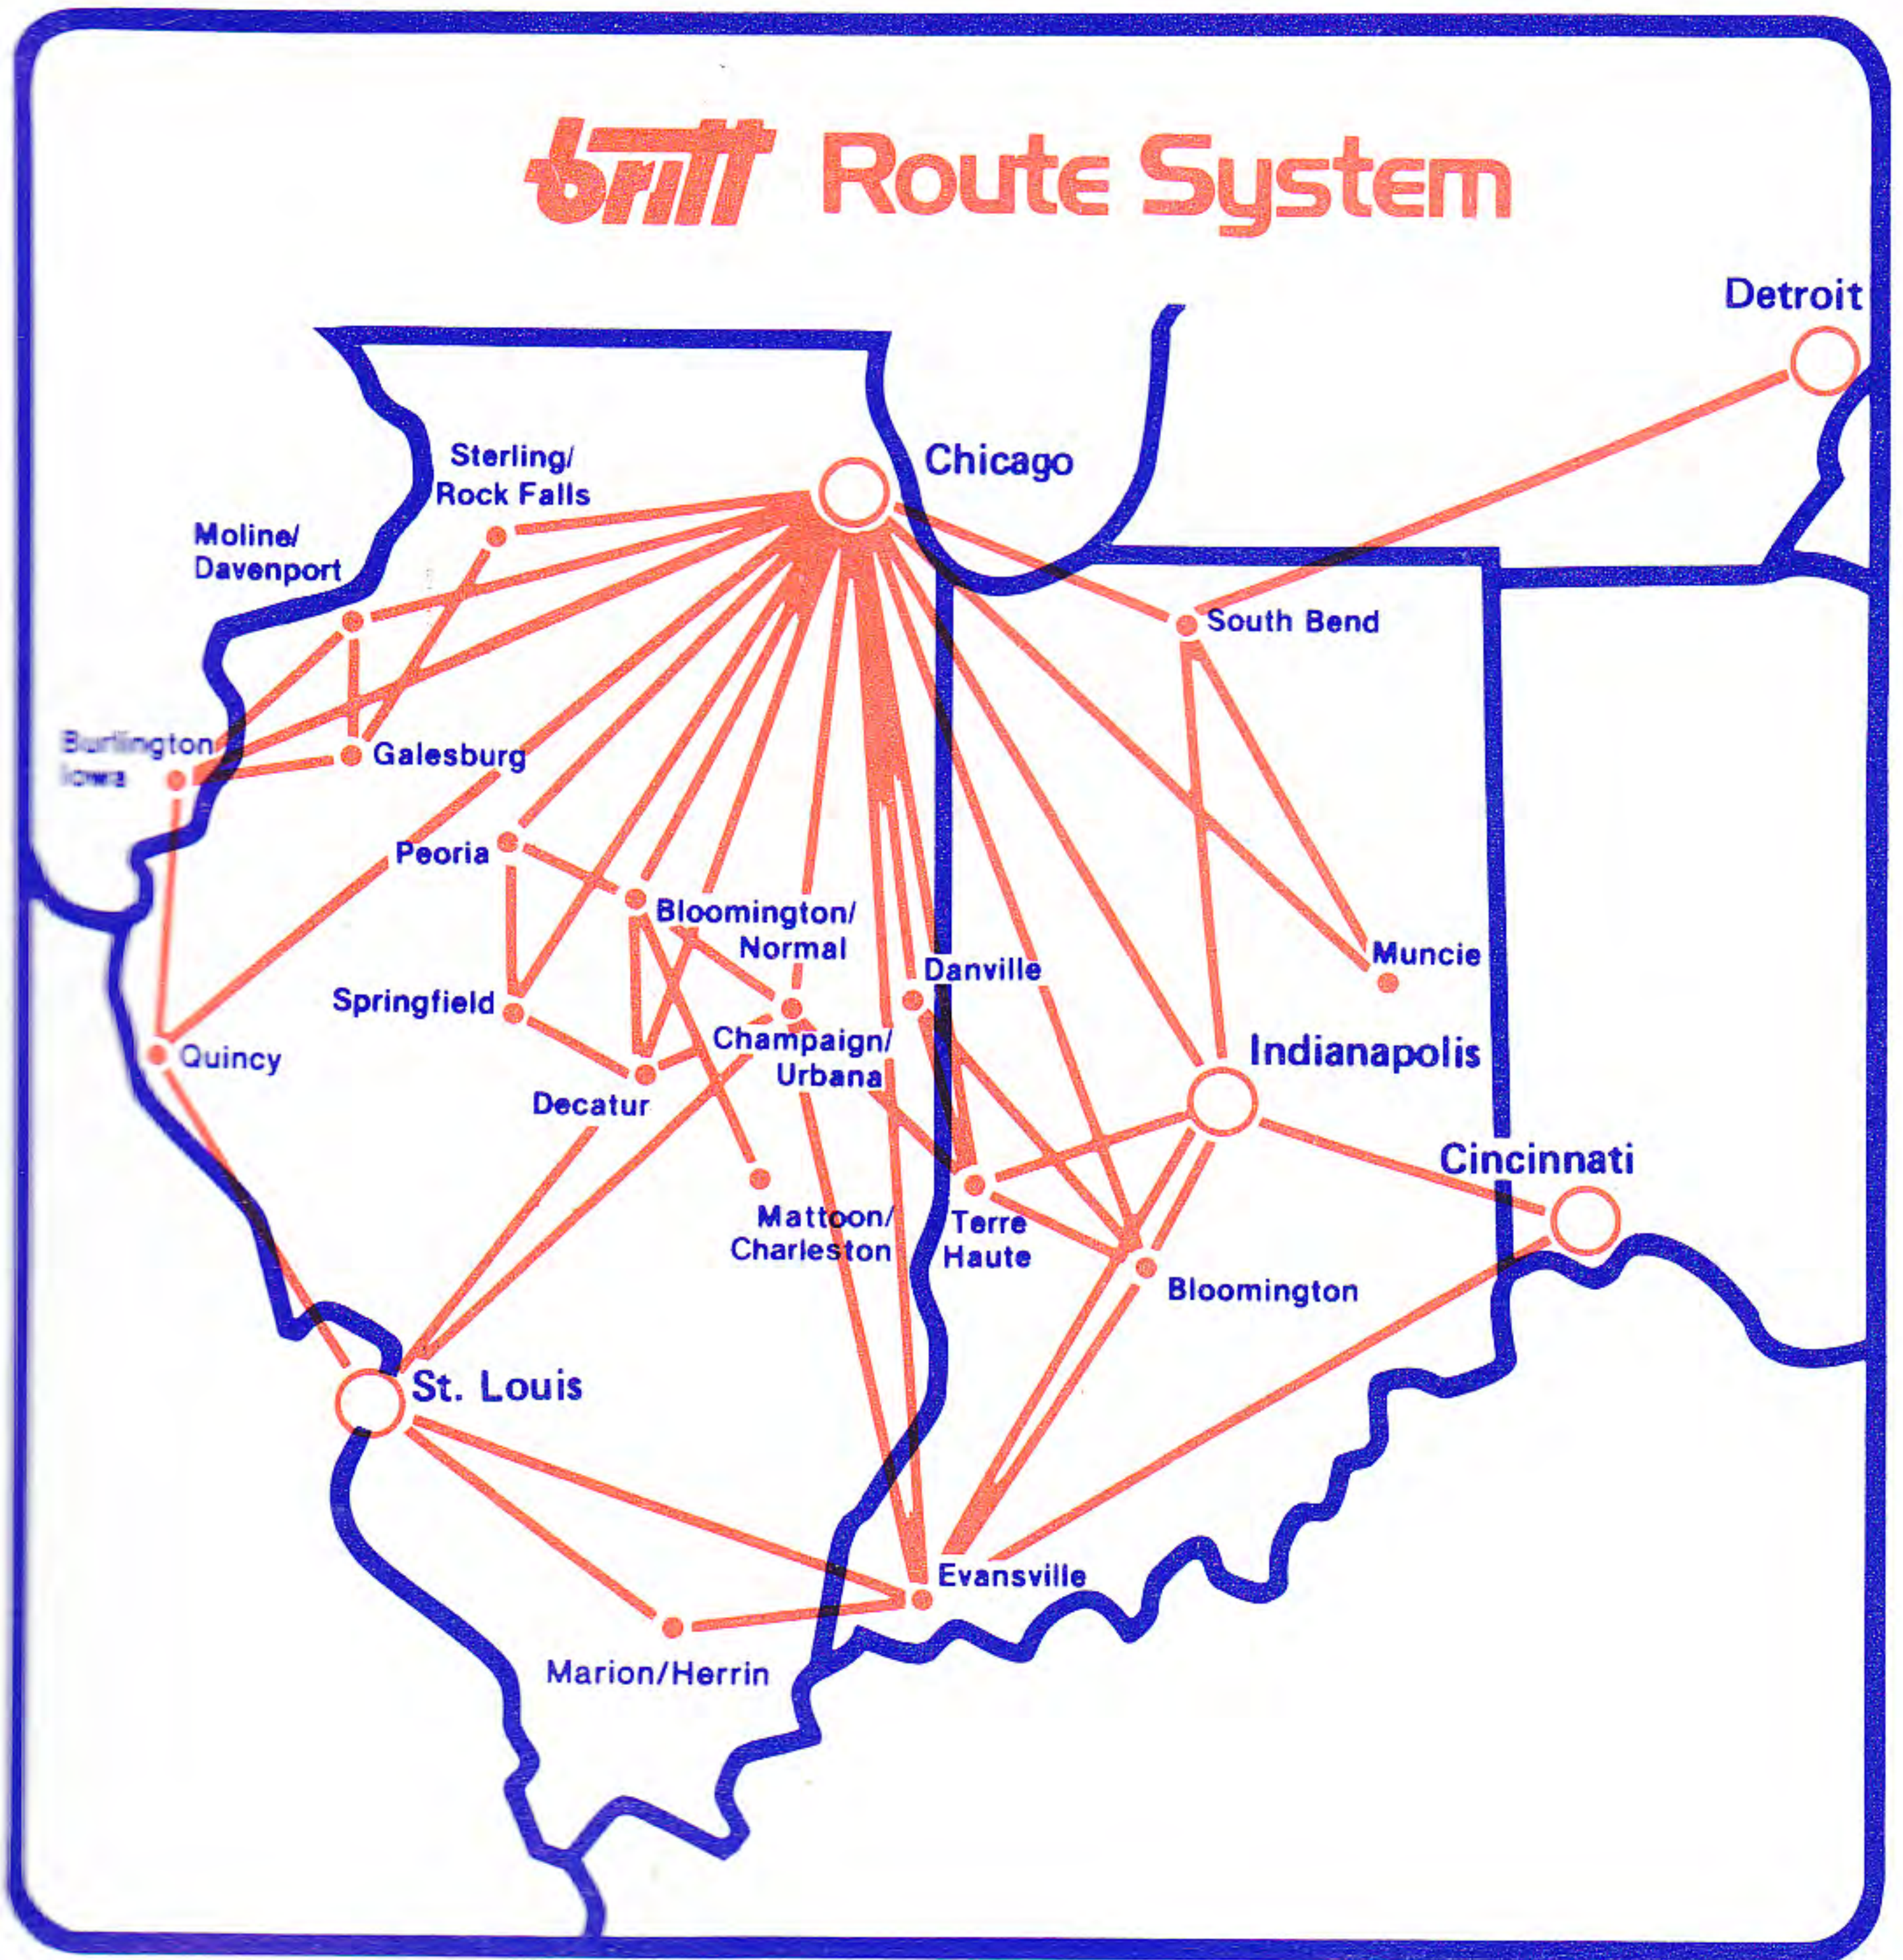

BRITT AIRWAYS

SYSTEM TIMETABLE

EFFECTIVE JUNE 1, 1983

BRITT is now operating from the
MAIN TERMINAL AT CHICAGO O'HARE
Gates D-1 and D-2 in Terminal 2

NEW SERVICE from SOUTH BEND and CHICAGO
to DETROIT . . . See Schedule Inside

BRITT is now operating from the
MAIN TERMINAL AT CHICAGO O'HARE
Gates D-1 and D-2 in Terminal 2

NEW SERVICE from SOUTH BEND and CHICAGO
to DETROIT . . . See Schedule Inside

Nationwide Wats Line 1-800-428-3276