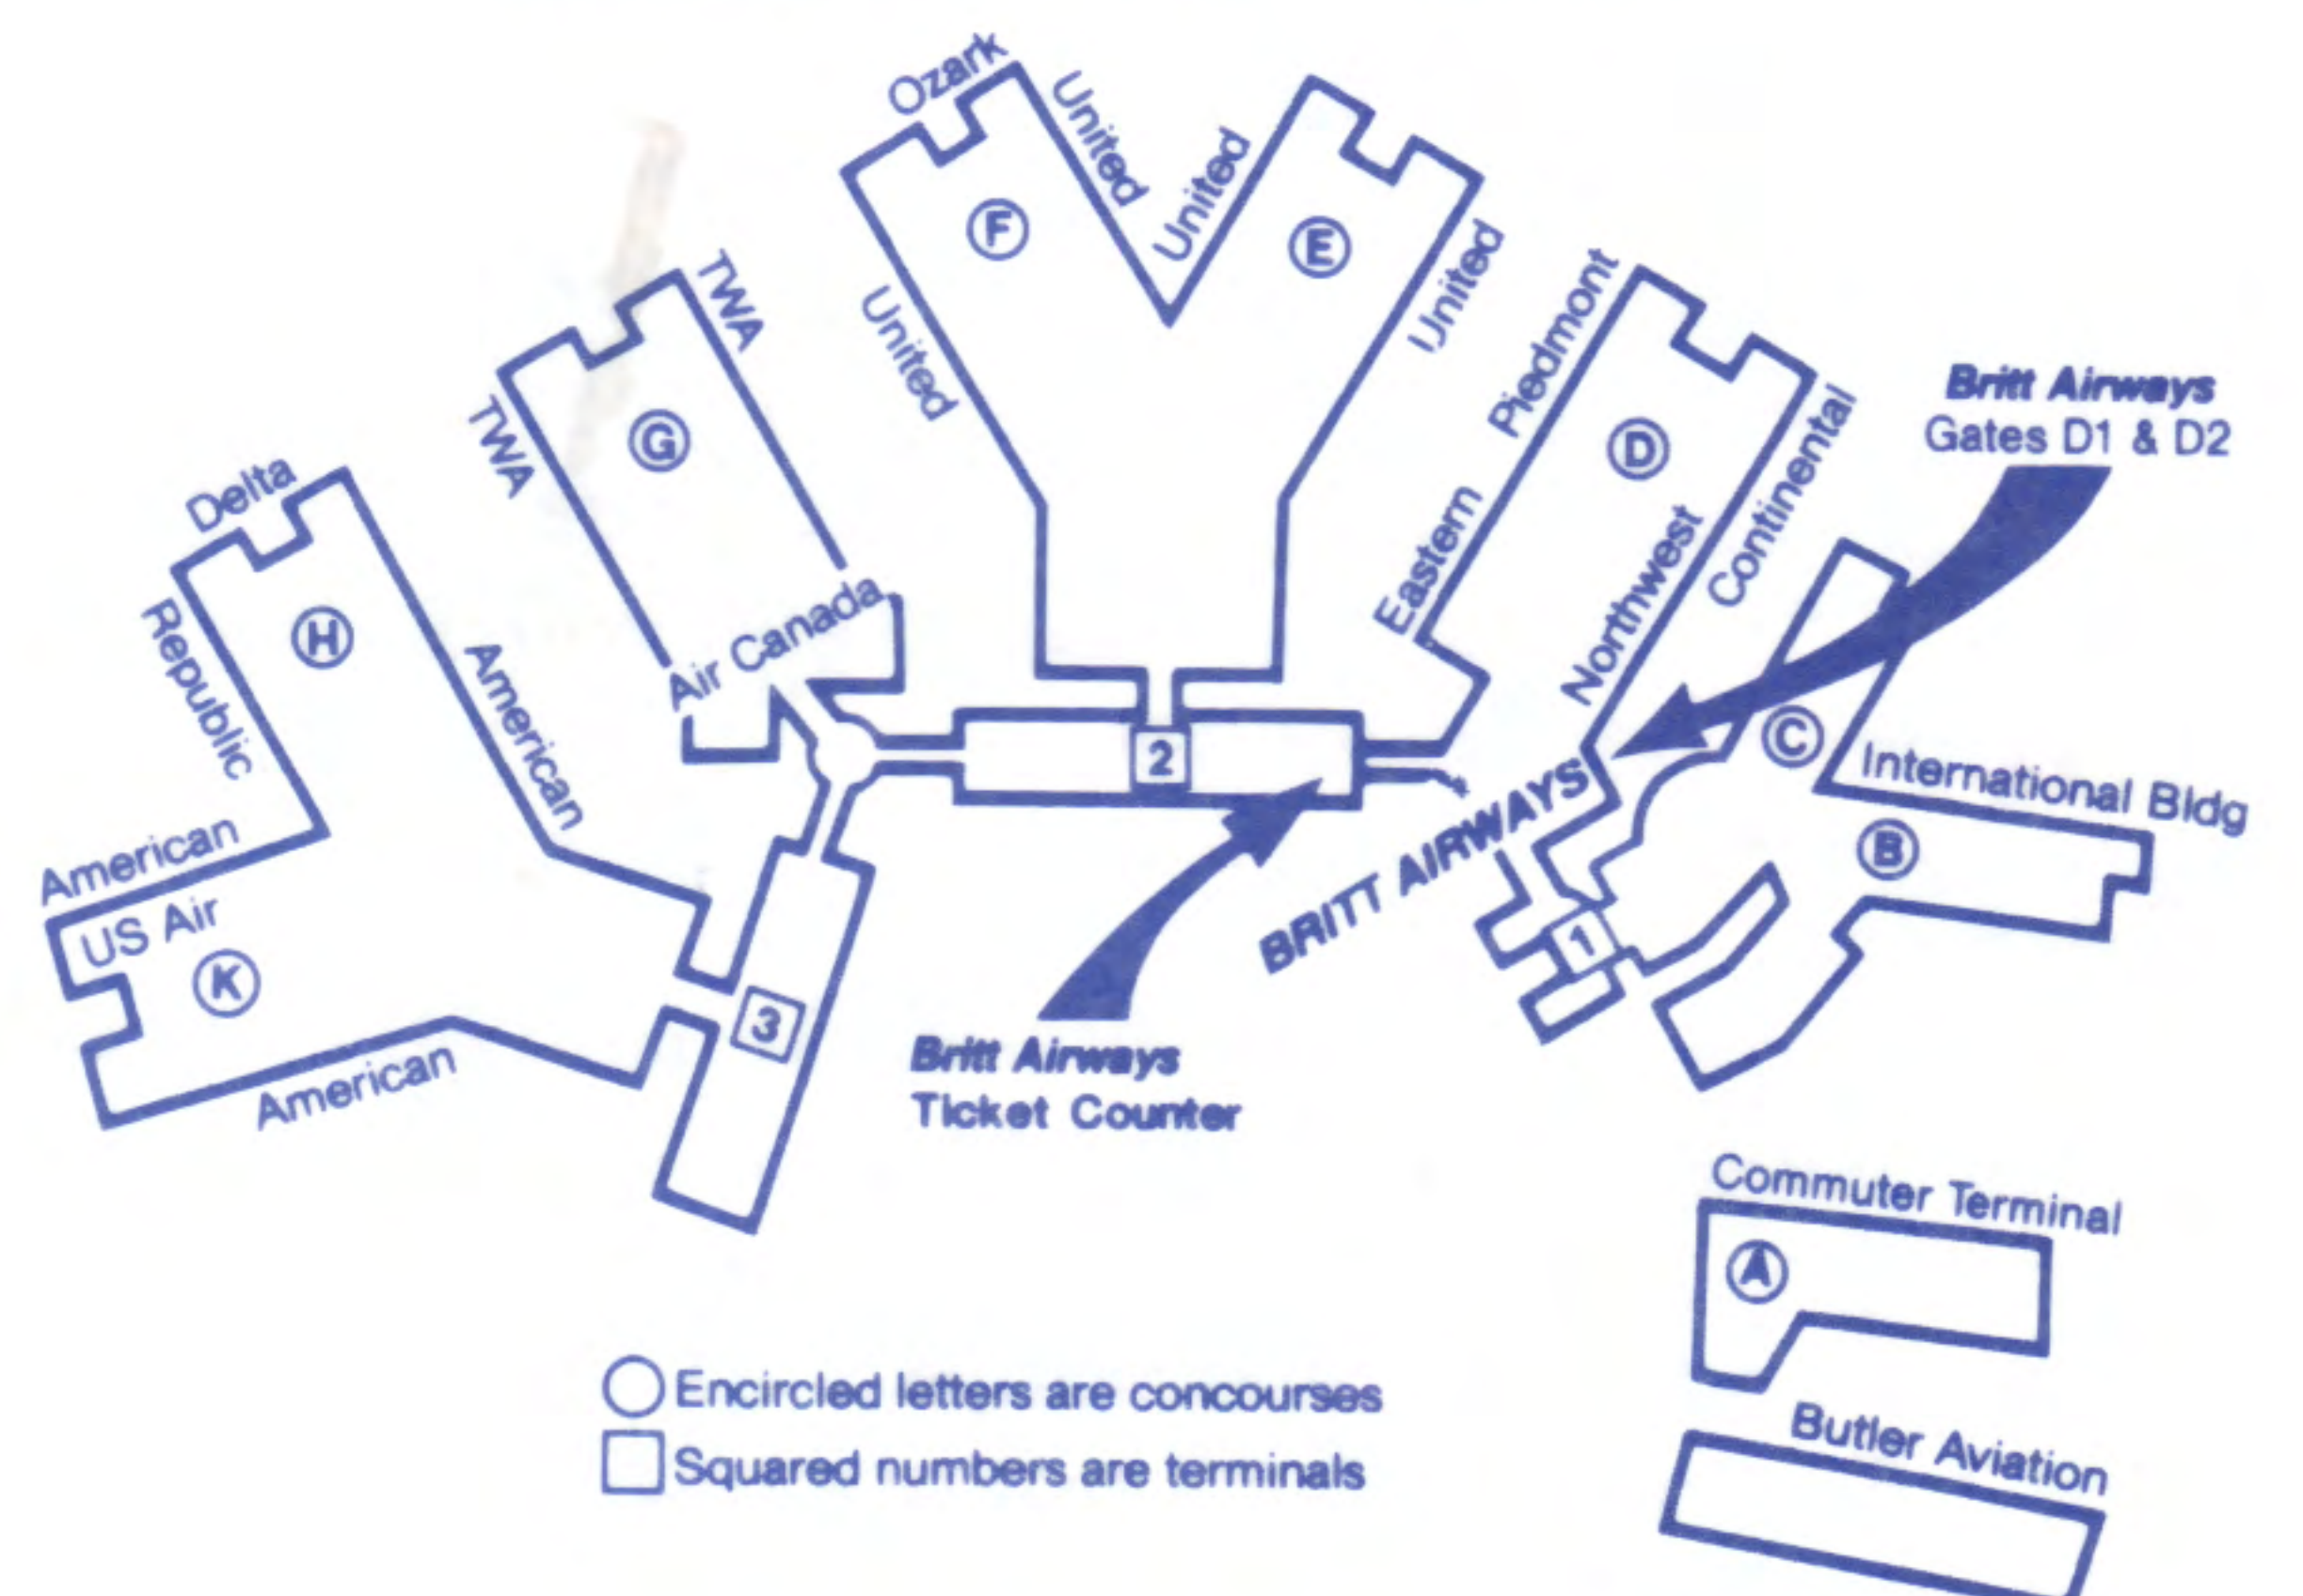

**Frequent Flyers
Count on**

For Frequent Flyer Programs
when connecting with

ASK ABOUT DETAILS
FOR FREE TRAVEL

NEW MAIN TERMINAL!

CHICAGO O'HARE INTERNATIONAL

GENERAL INFORMATION

Check In Time

In the interest of on-time service to all passengers, Britt requests that passengers check-in at the airport counter 30 minutes prior to published departure time. Reservations of passengers presenting themselves at the check-in counter less than five minutes before the scheduled departure of a flight may be subject to cancellation.