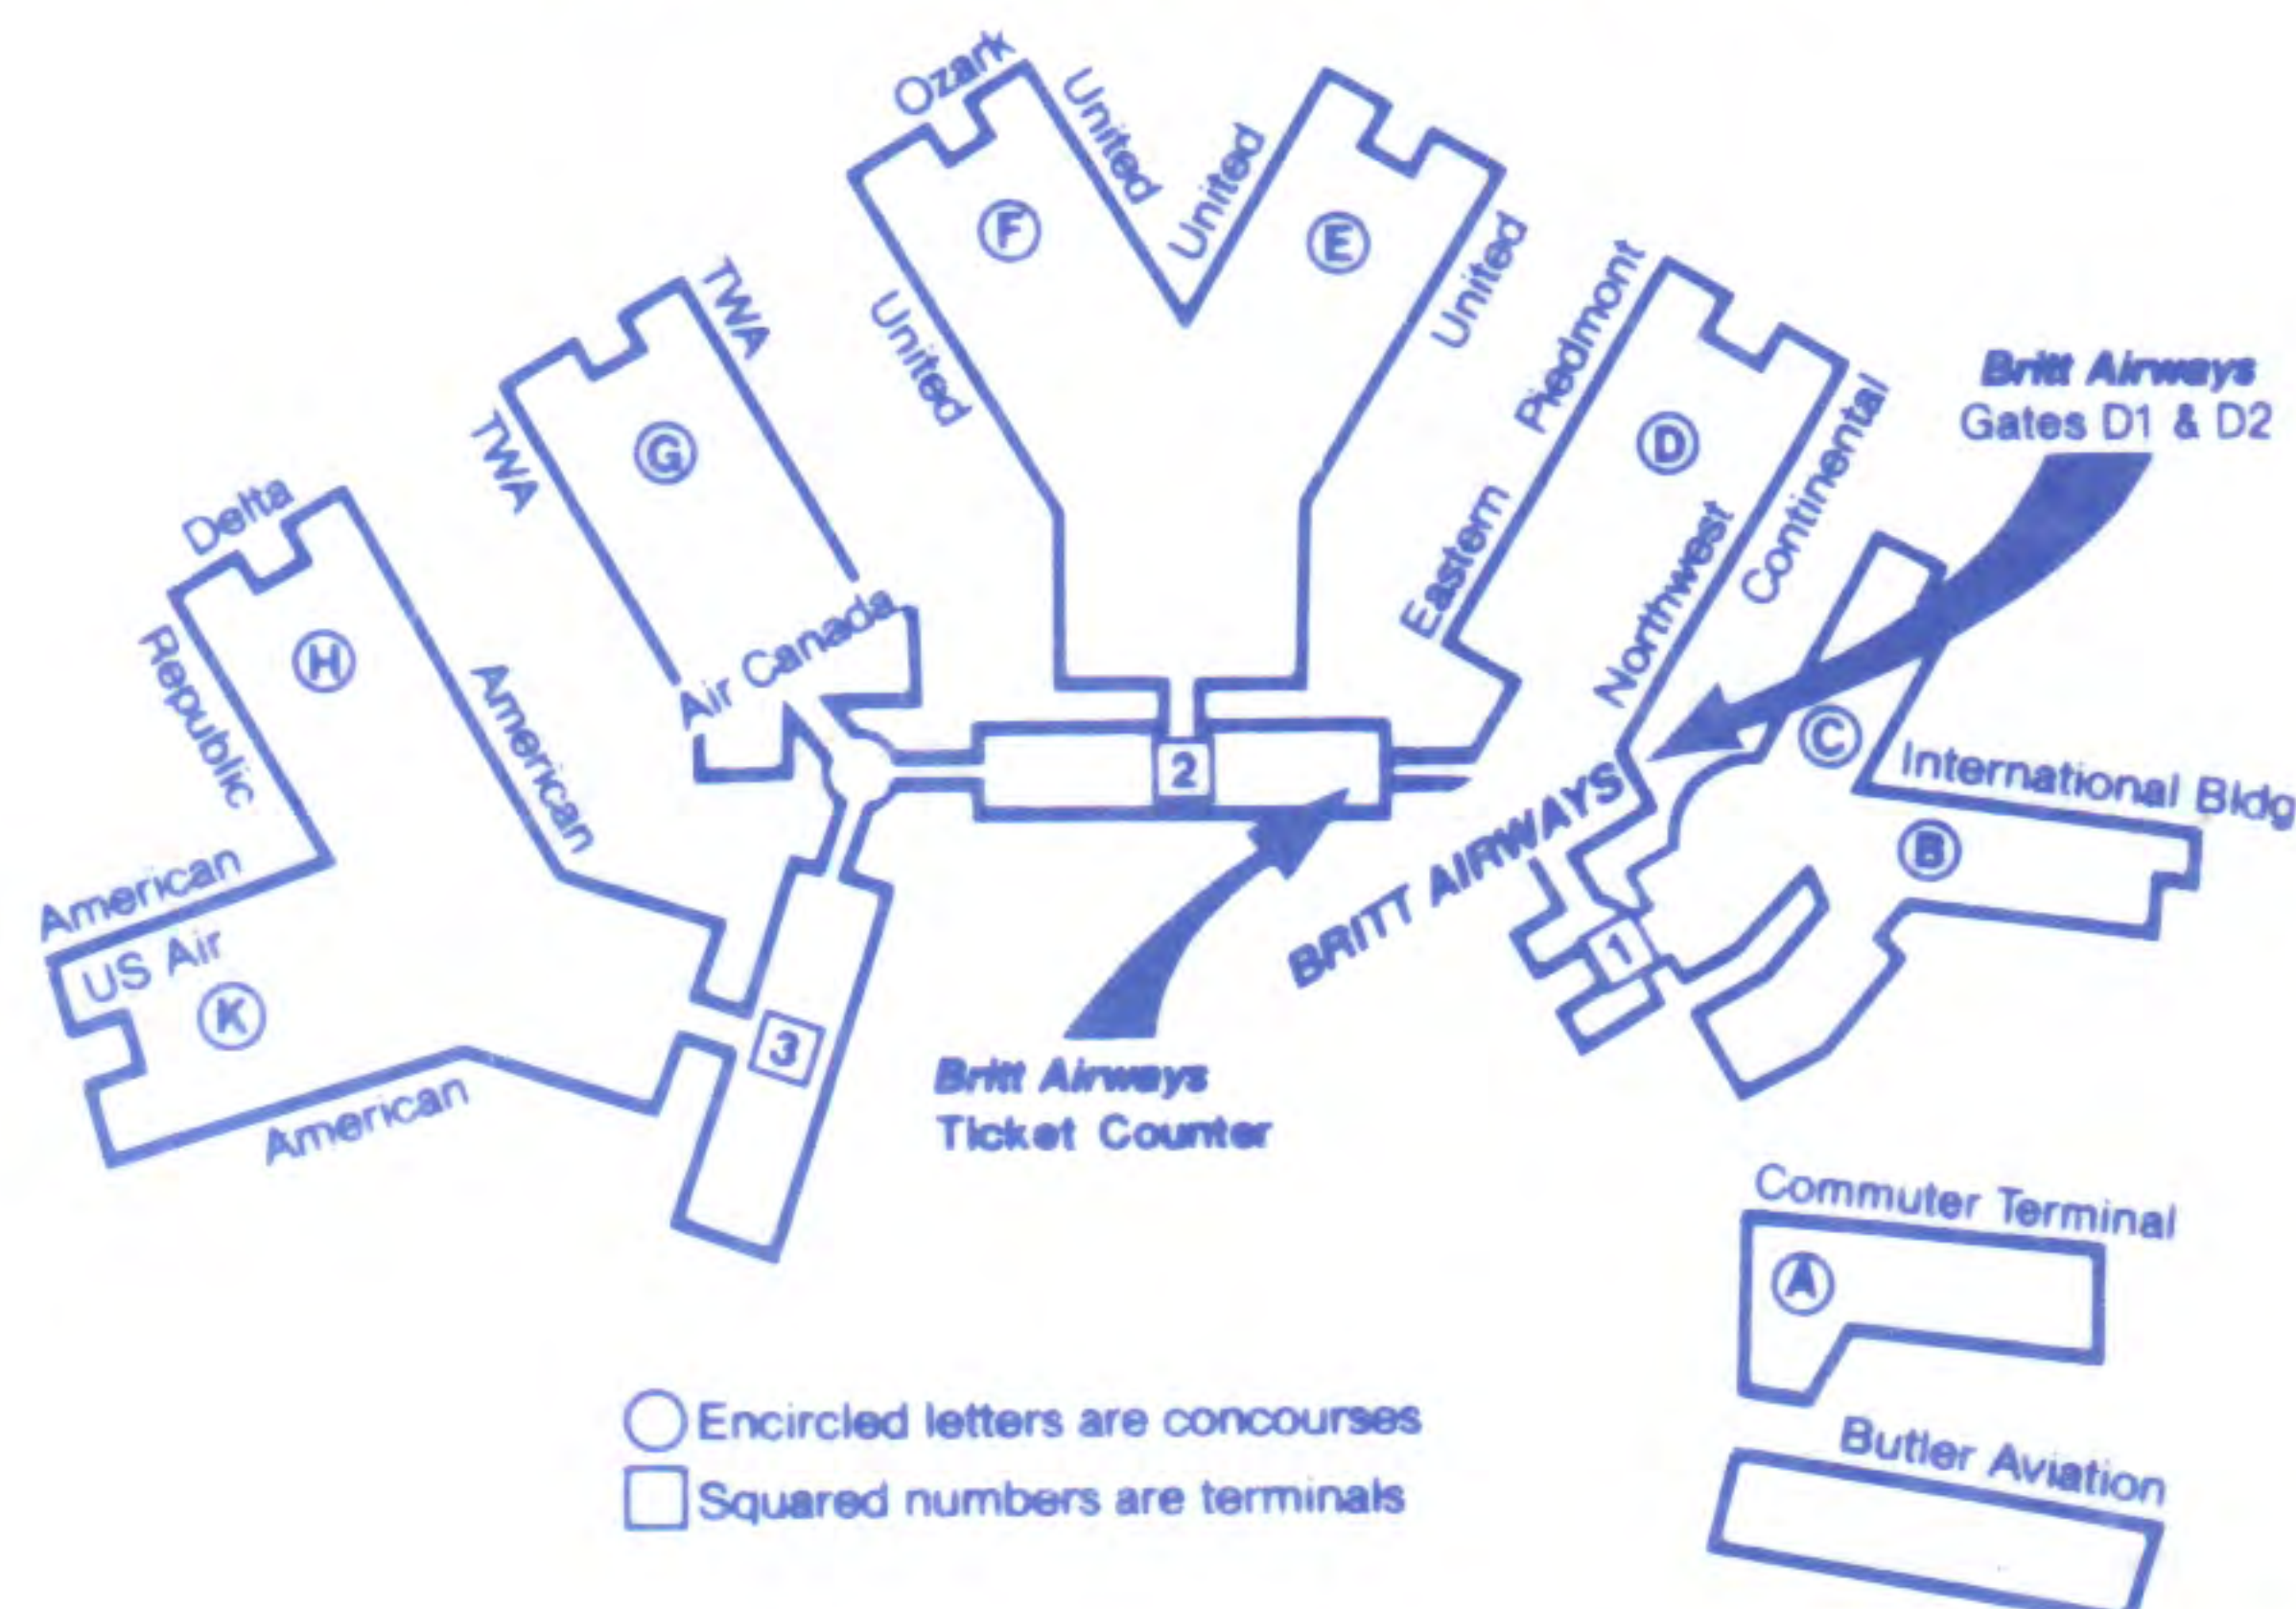

Depart	Arrive	Flight	Frequency
FROM TERRE HAUTE, IN Cont'd.			
To DETROIT, MI			
9:30am	2:00pm	RU394/702-ORD	Ex Sa/Su
12:30pm	5:40pm	RU396/704-ORD	Ex Sa
To INDIANAPOLIS, IN			
6:10am	6:35am	RU 100	Ex Sa/Su
7:10am	8:00am	RU 382	Ex Sa/Su
9:05am	9:50am	RU 384	Sa Only
9:05am	9:50am	RU 106	Su Only
10:55am	11:40am	RU 386	Su Only
11:15am	11:40am	RU 385	Ex Su
1:00pm	1:25pm	RU 105	Ex Sa
3:40pm	4:25pm	RU 387	Daily

For RESERVATIONS Call Toll Free. . . .

Nationwide Wats Line	1-800-428-3276
Illinois	1-800-322-9321
Ohio, Indiana, Kentucky, Michigan, Iowa, Missouri and Tennessee	1-800-447-8564

O'HARE - MAIN GATES

CHICAGO O'HARE INTERNATIONAL