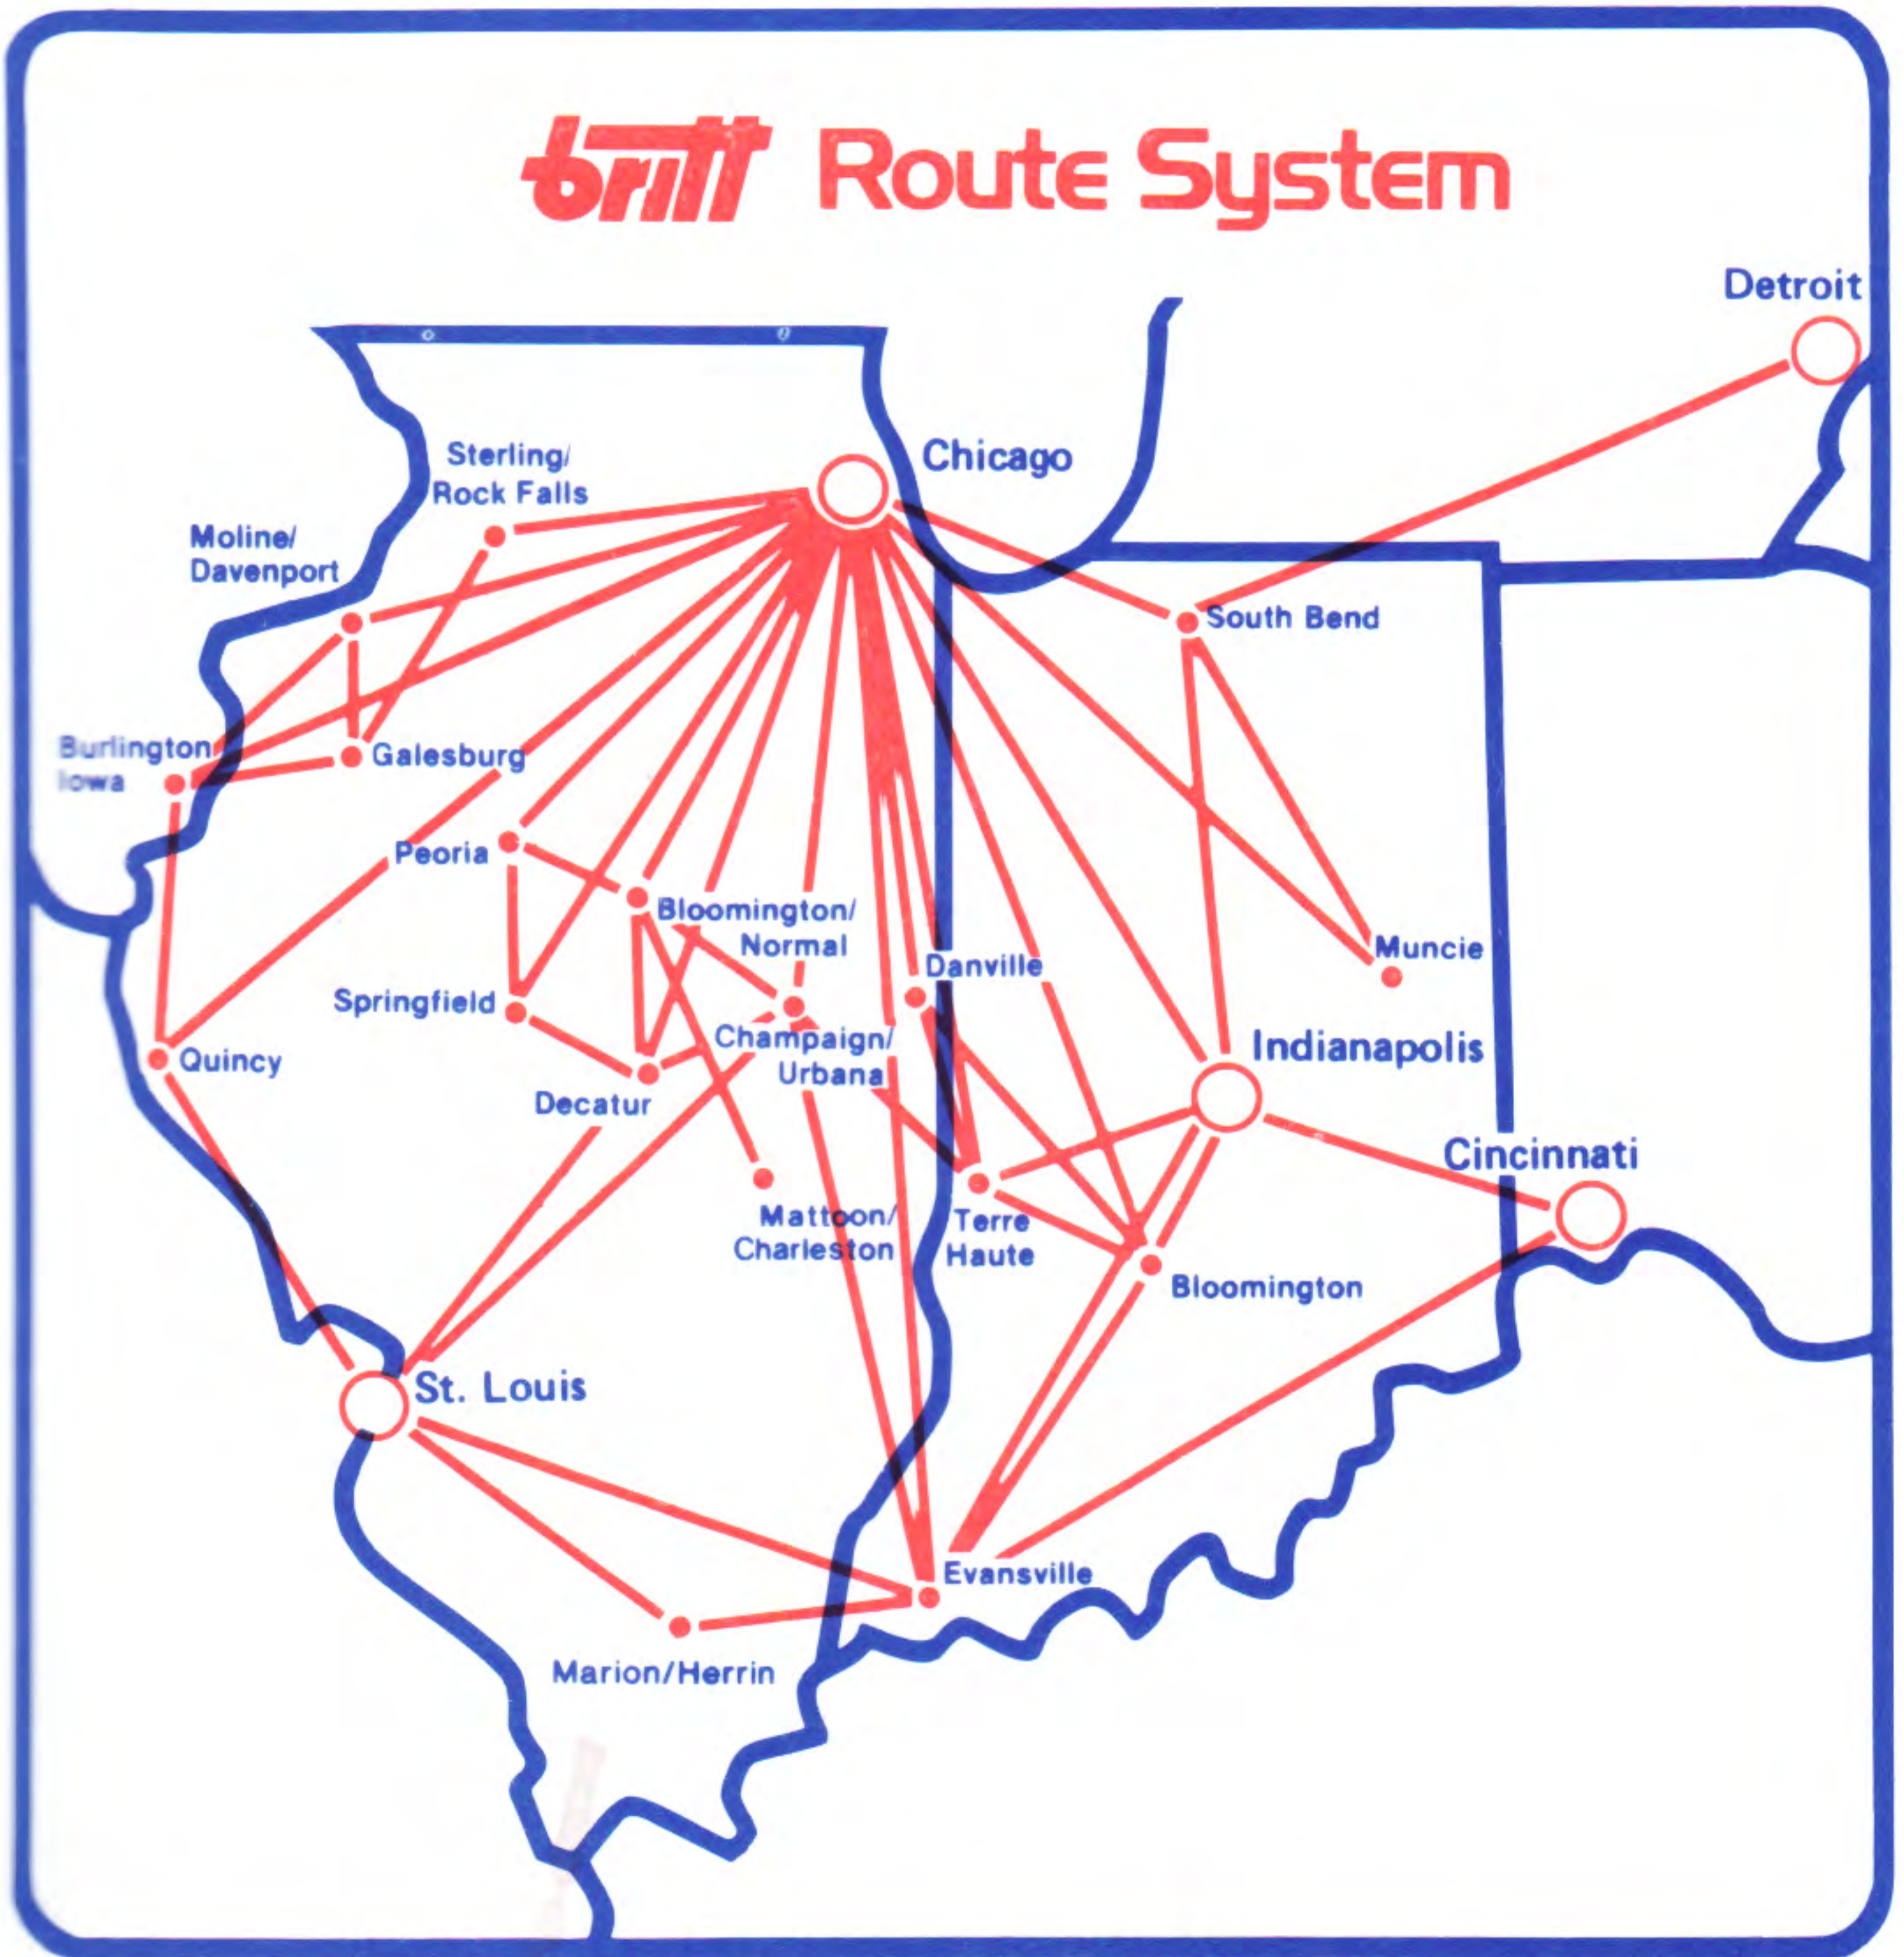

BRITT AIRWAYS

SYSTEM TIMETABLE

EFFECTIVE JULY 5, 1983

BRITT is now operating from the
MAIN TERMINAL AT CHICAGO O'HARE
Gates D-1 and D-2 in Terminal 2

NEW SERVICE from SOUTH BEND and CHICAGO
to DETROIT . . . *See Schedule Inside*

BRITT is now operating from the
 MAIN TERMINAL AT CHICAGO O'HARE
 Gates D-1 and D-2 in Terminal 2

NEW SERVICE from SOUTH BEND and CHICAGO
 to DETROIT . . . See Schedule Inside

Nationwide Wats Line 1-800-428-3276