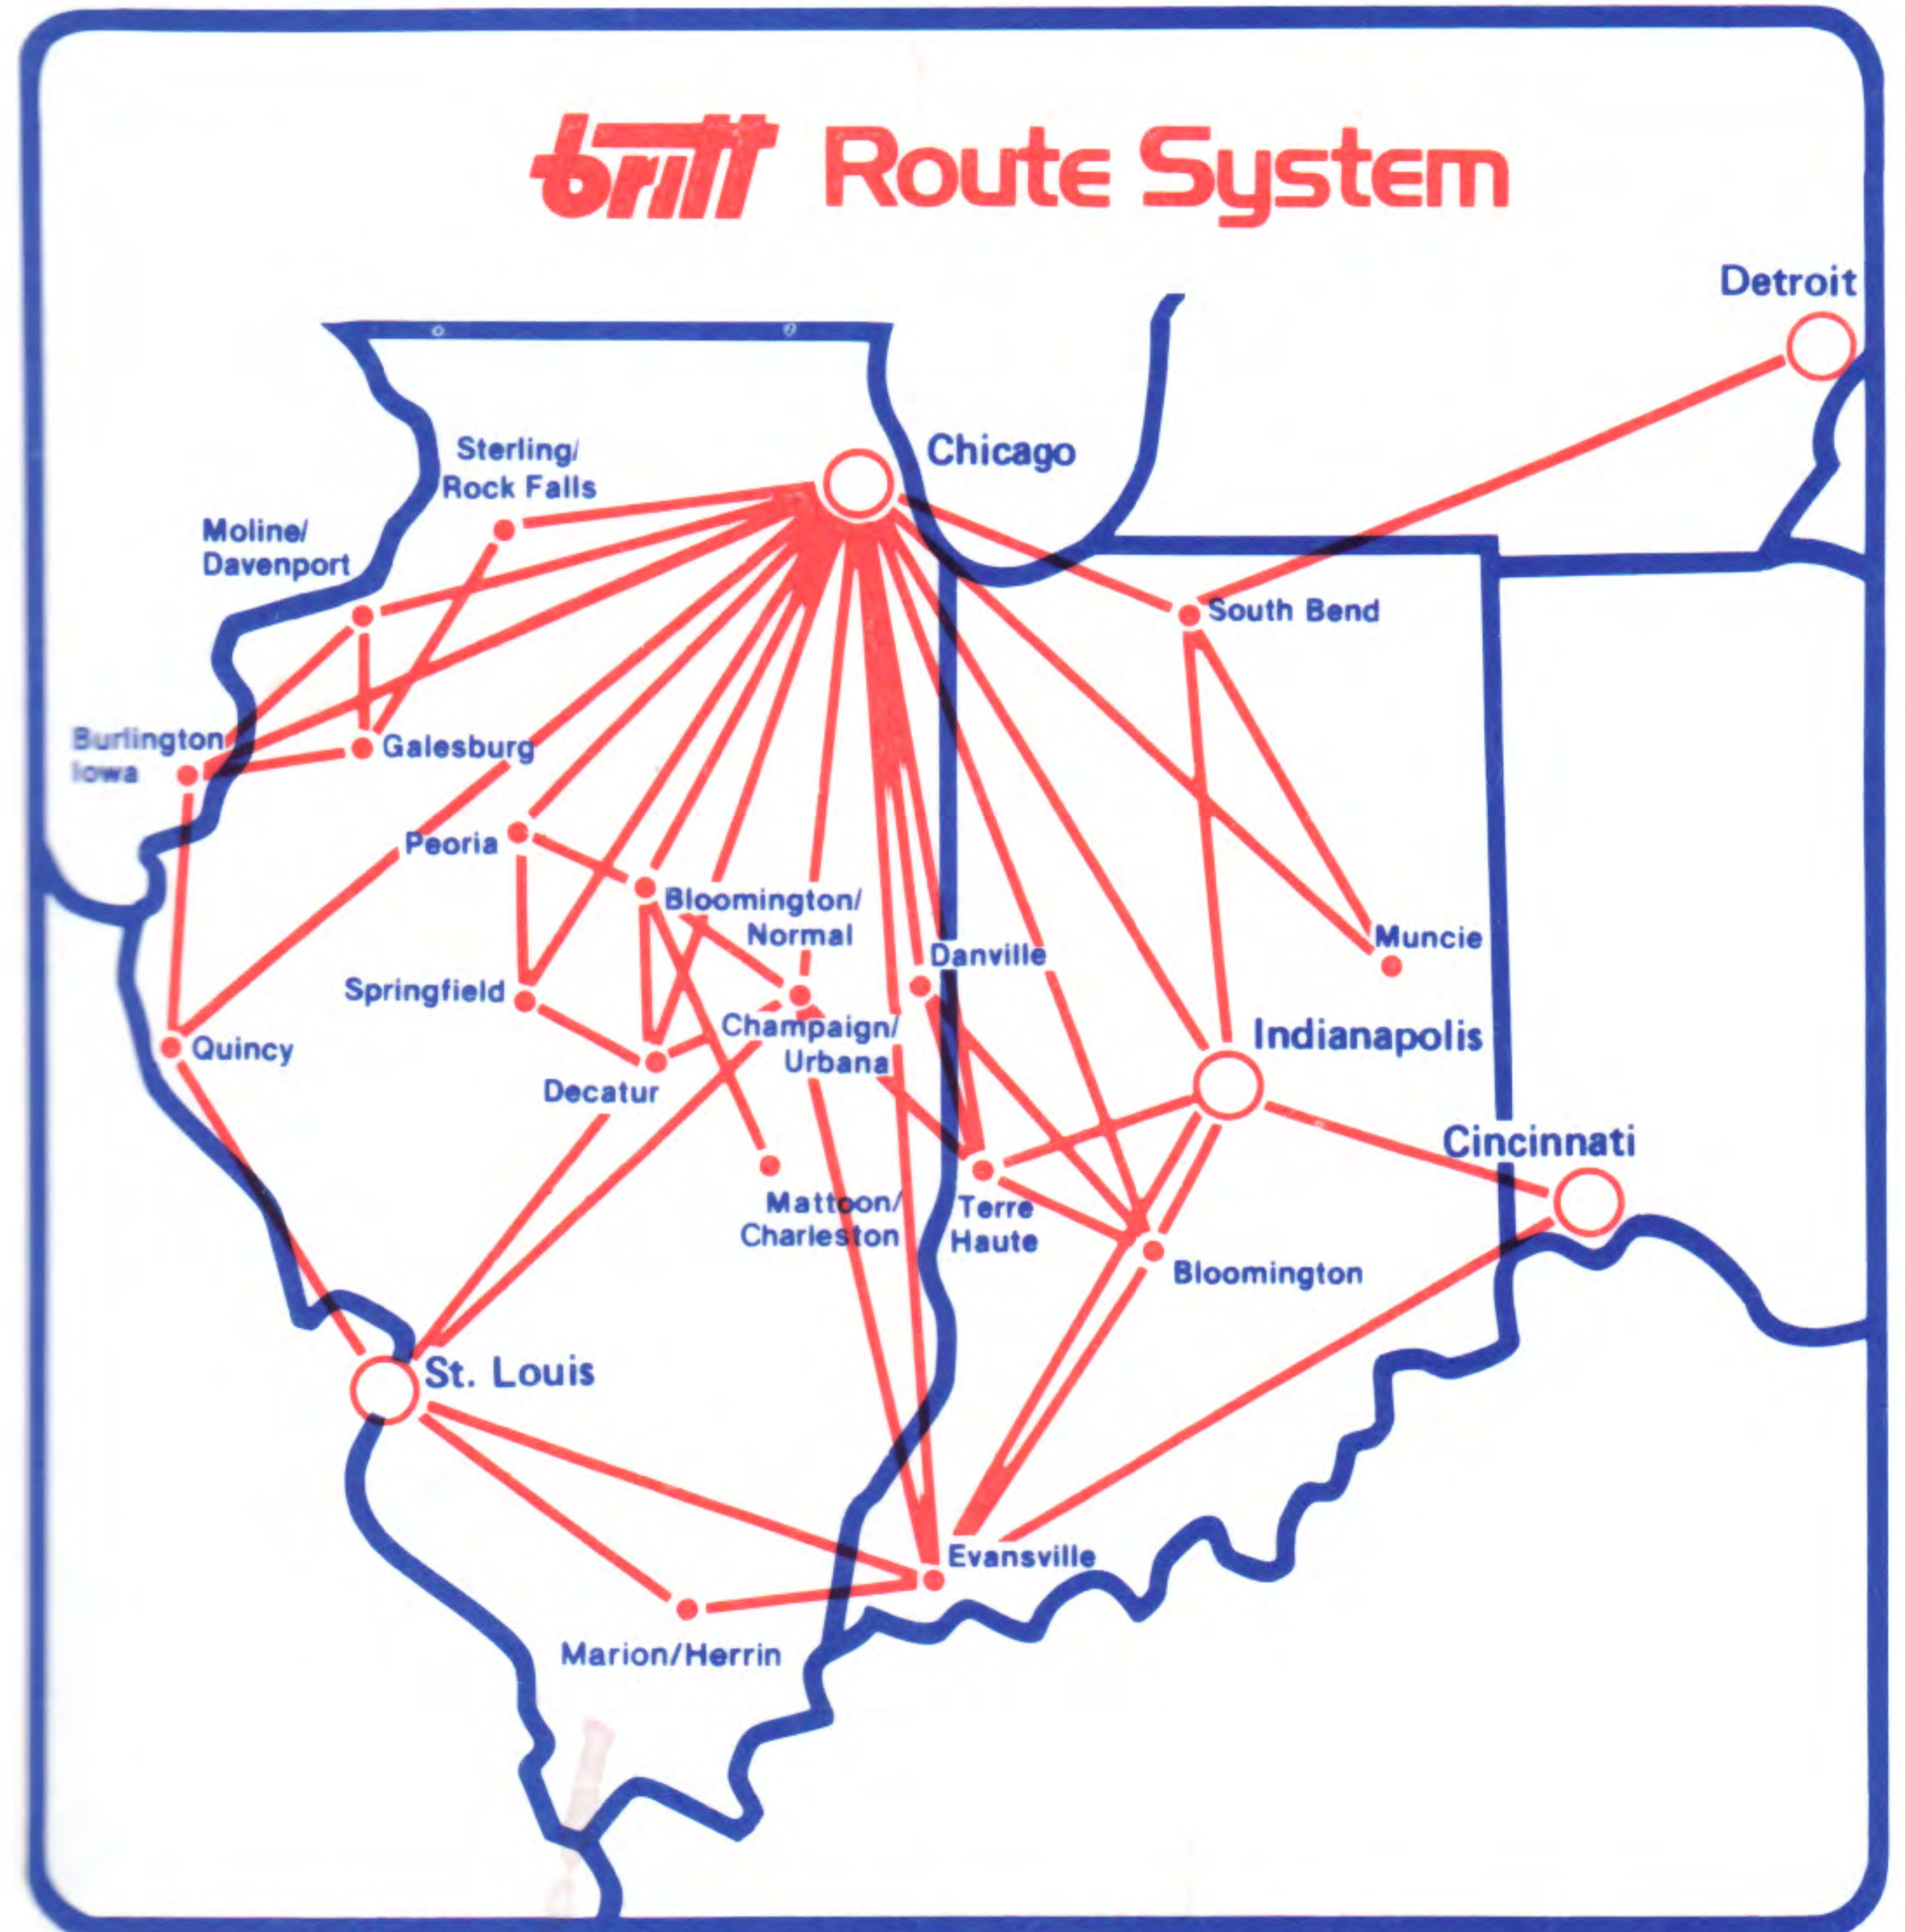

BRITT AIRWAYS

SYSTEM TIMETABLE

EFFECTIVE JULY 5, 1983

BRITT is now operating from the
MAIN TERMINAL AT CHICAGO O'HARE
Gates D-1 and D-2 in Terminal 2

NEW SERVICE from SOUTH BEND and CHICAGO
to DETROIT . . . *See Schedule Inside*

BRITT is now operating from the
 MAIN TERMINAL AT CHICAGO O'HARE
 Gates D-1 and D-2 in Terminal 2

NEW SERVICE from SOUTH BEND and CHICAGO
 to DETROIT . . . See Schedule Inside

Nationwide Wats Line 1-800-428-3276