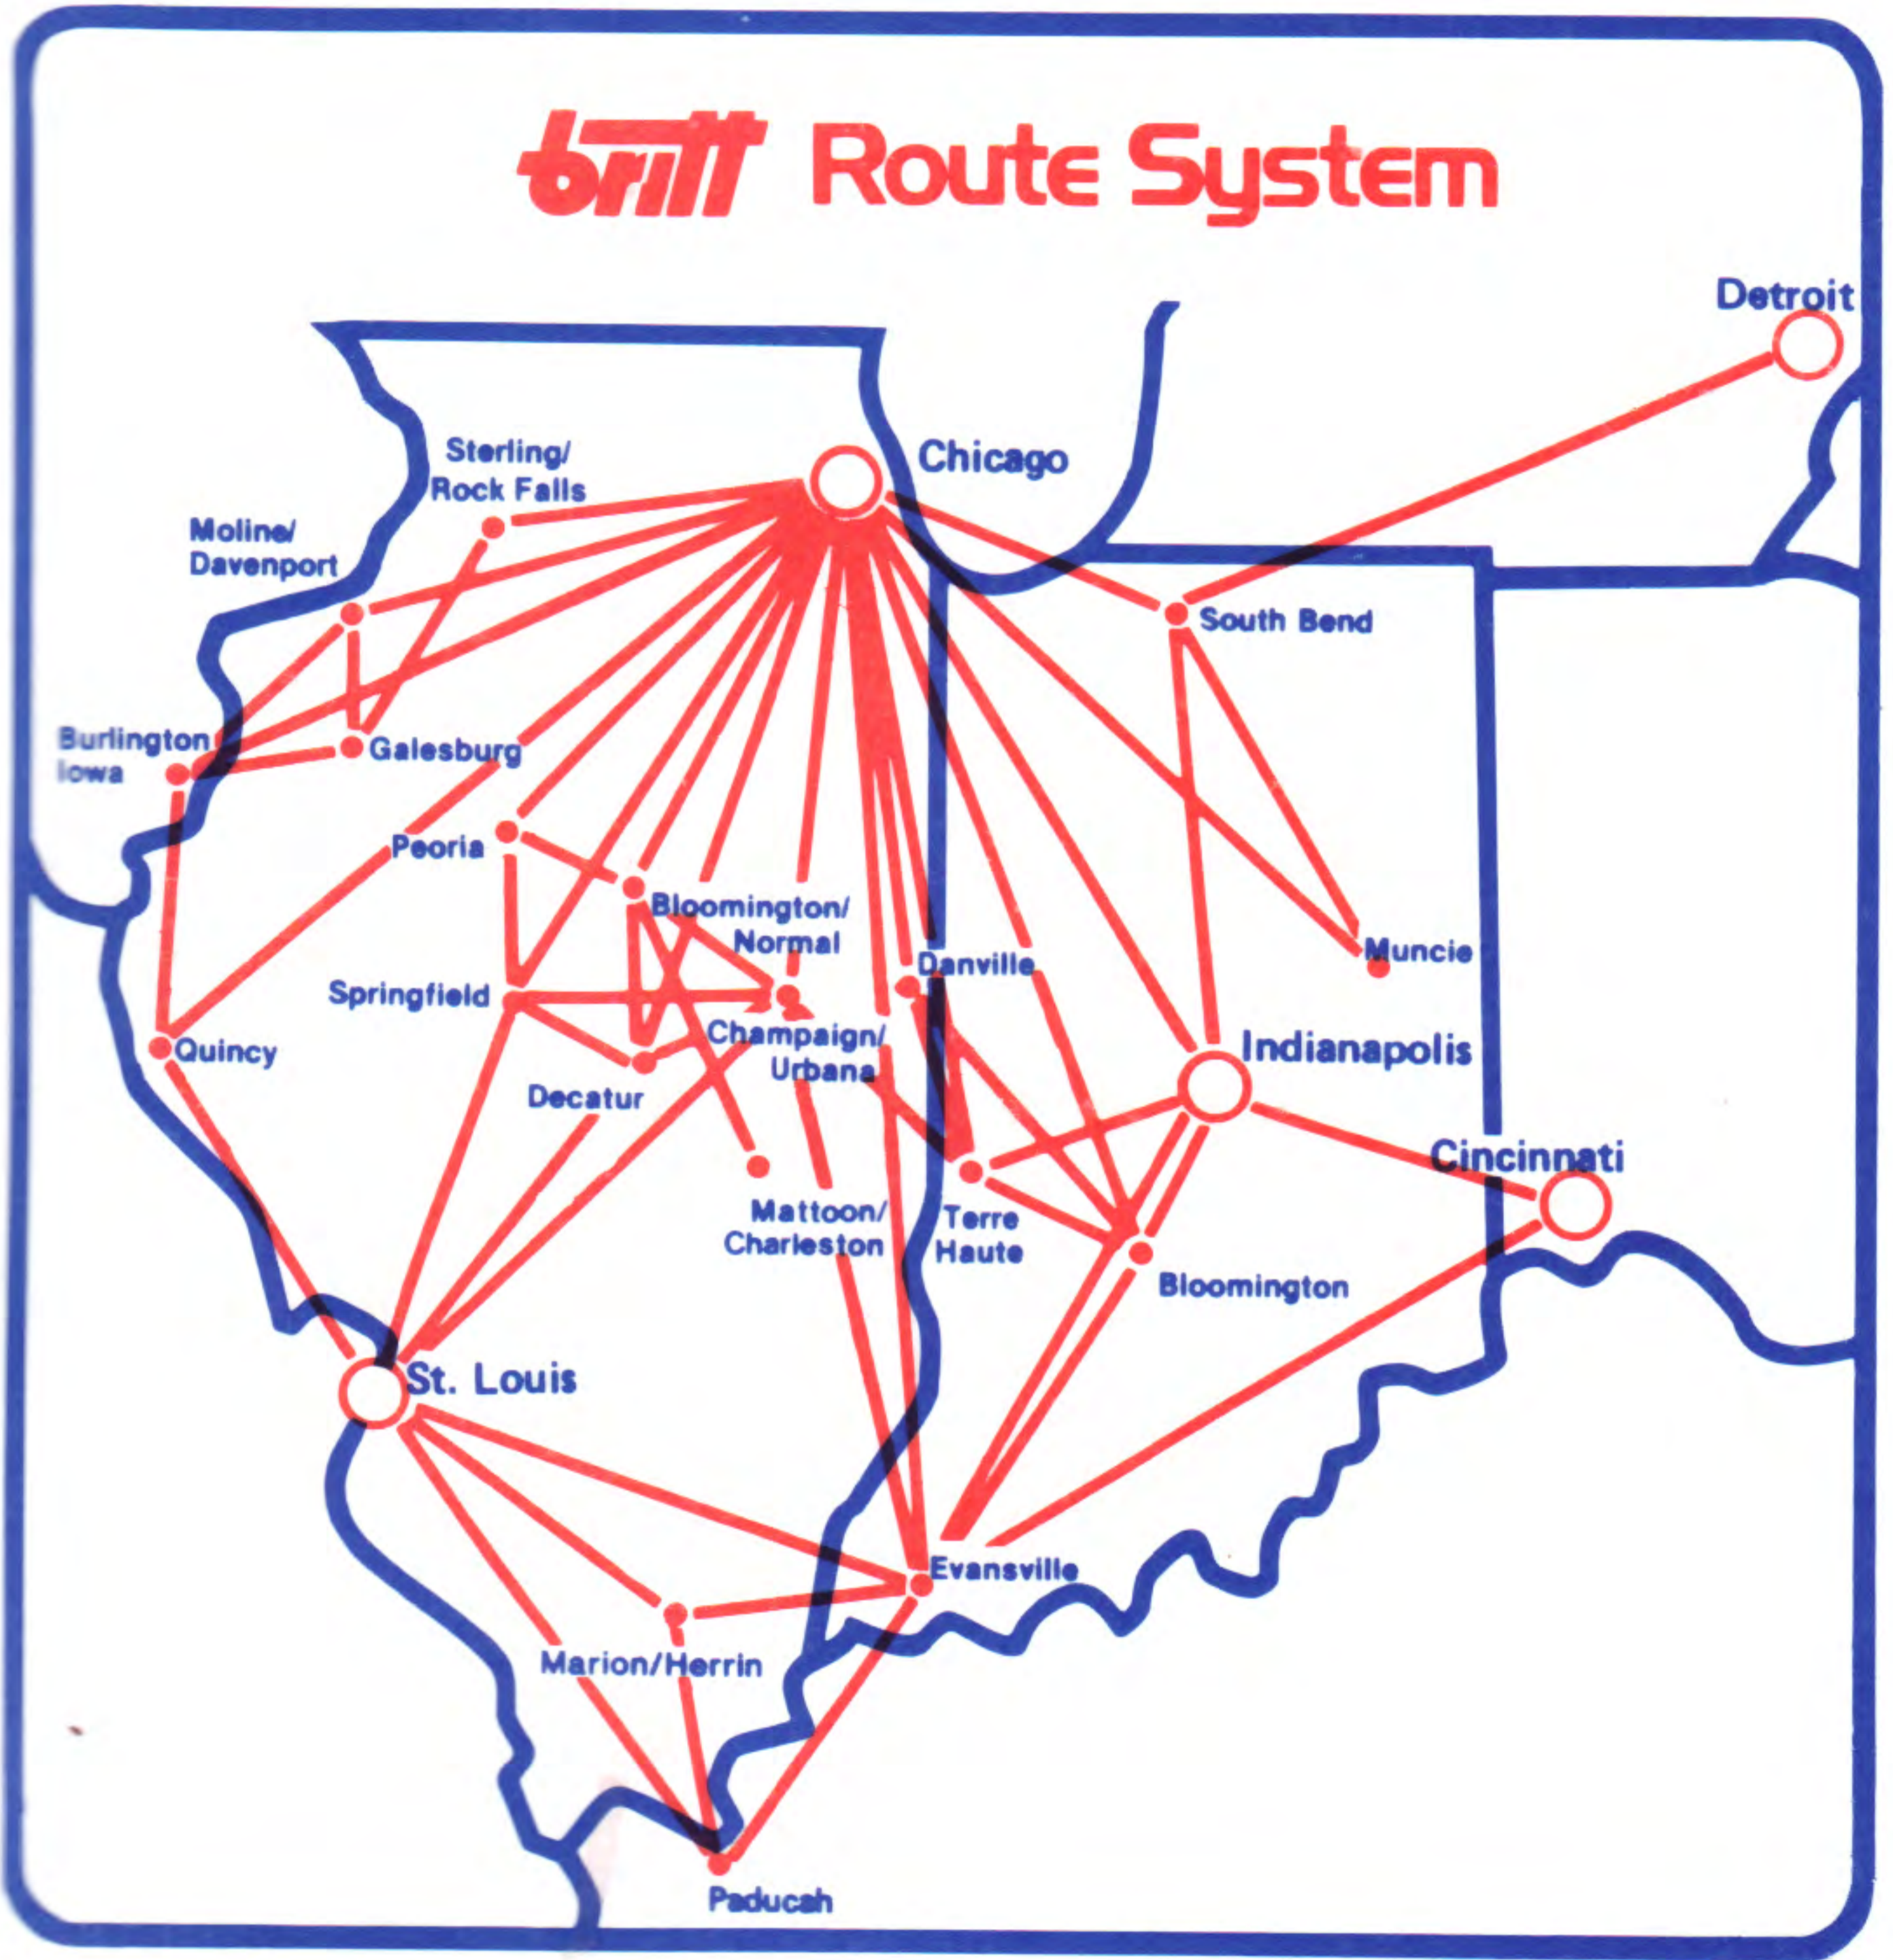

# BRITT AIRWAYS

SYSTEM TIMETABLE

EFFECTIVE JULY 27, 1983

*NEW SERVICE . . . .*

*PADUCAH to ST. LOUIS*

*INCREASED ST. LOUIS SERVICE . . .*

*FROM OTHER CITIES*

*Nationwide Wats Line . . . . . 1-800-428-3276*