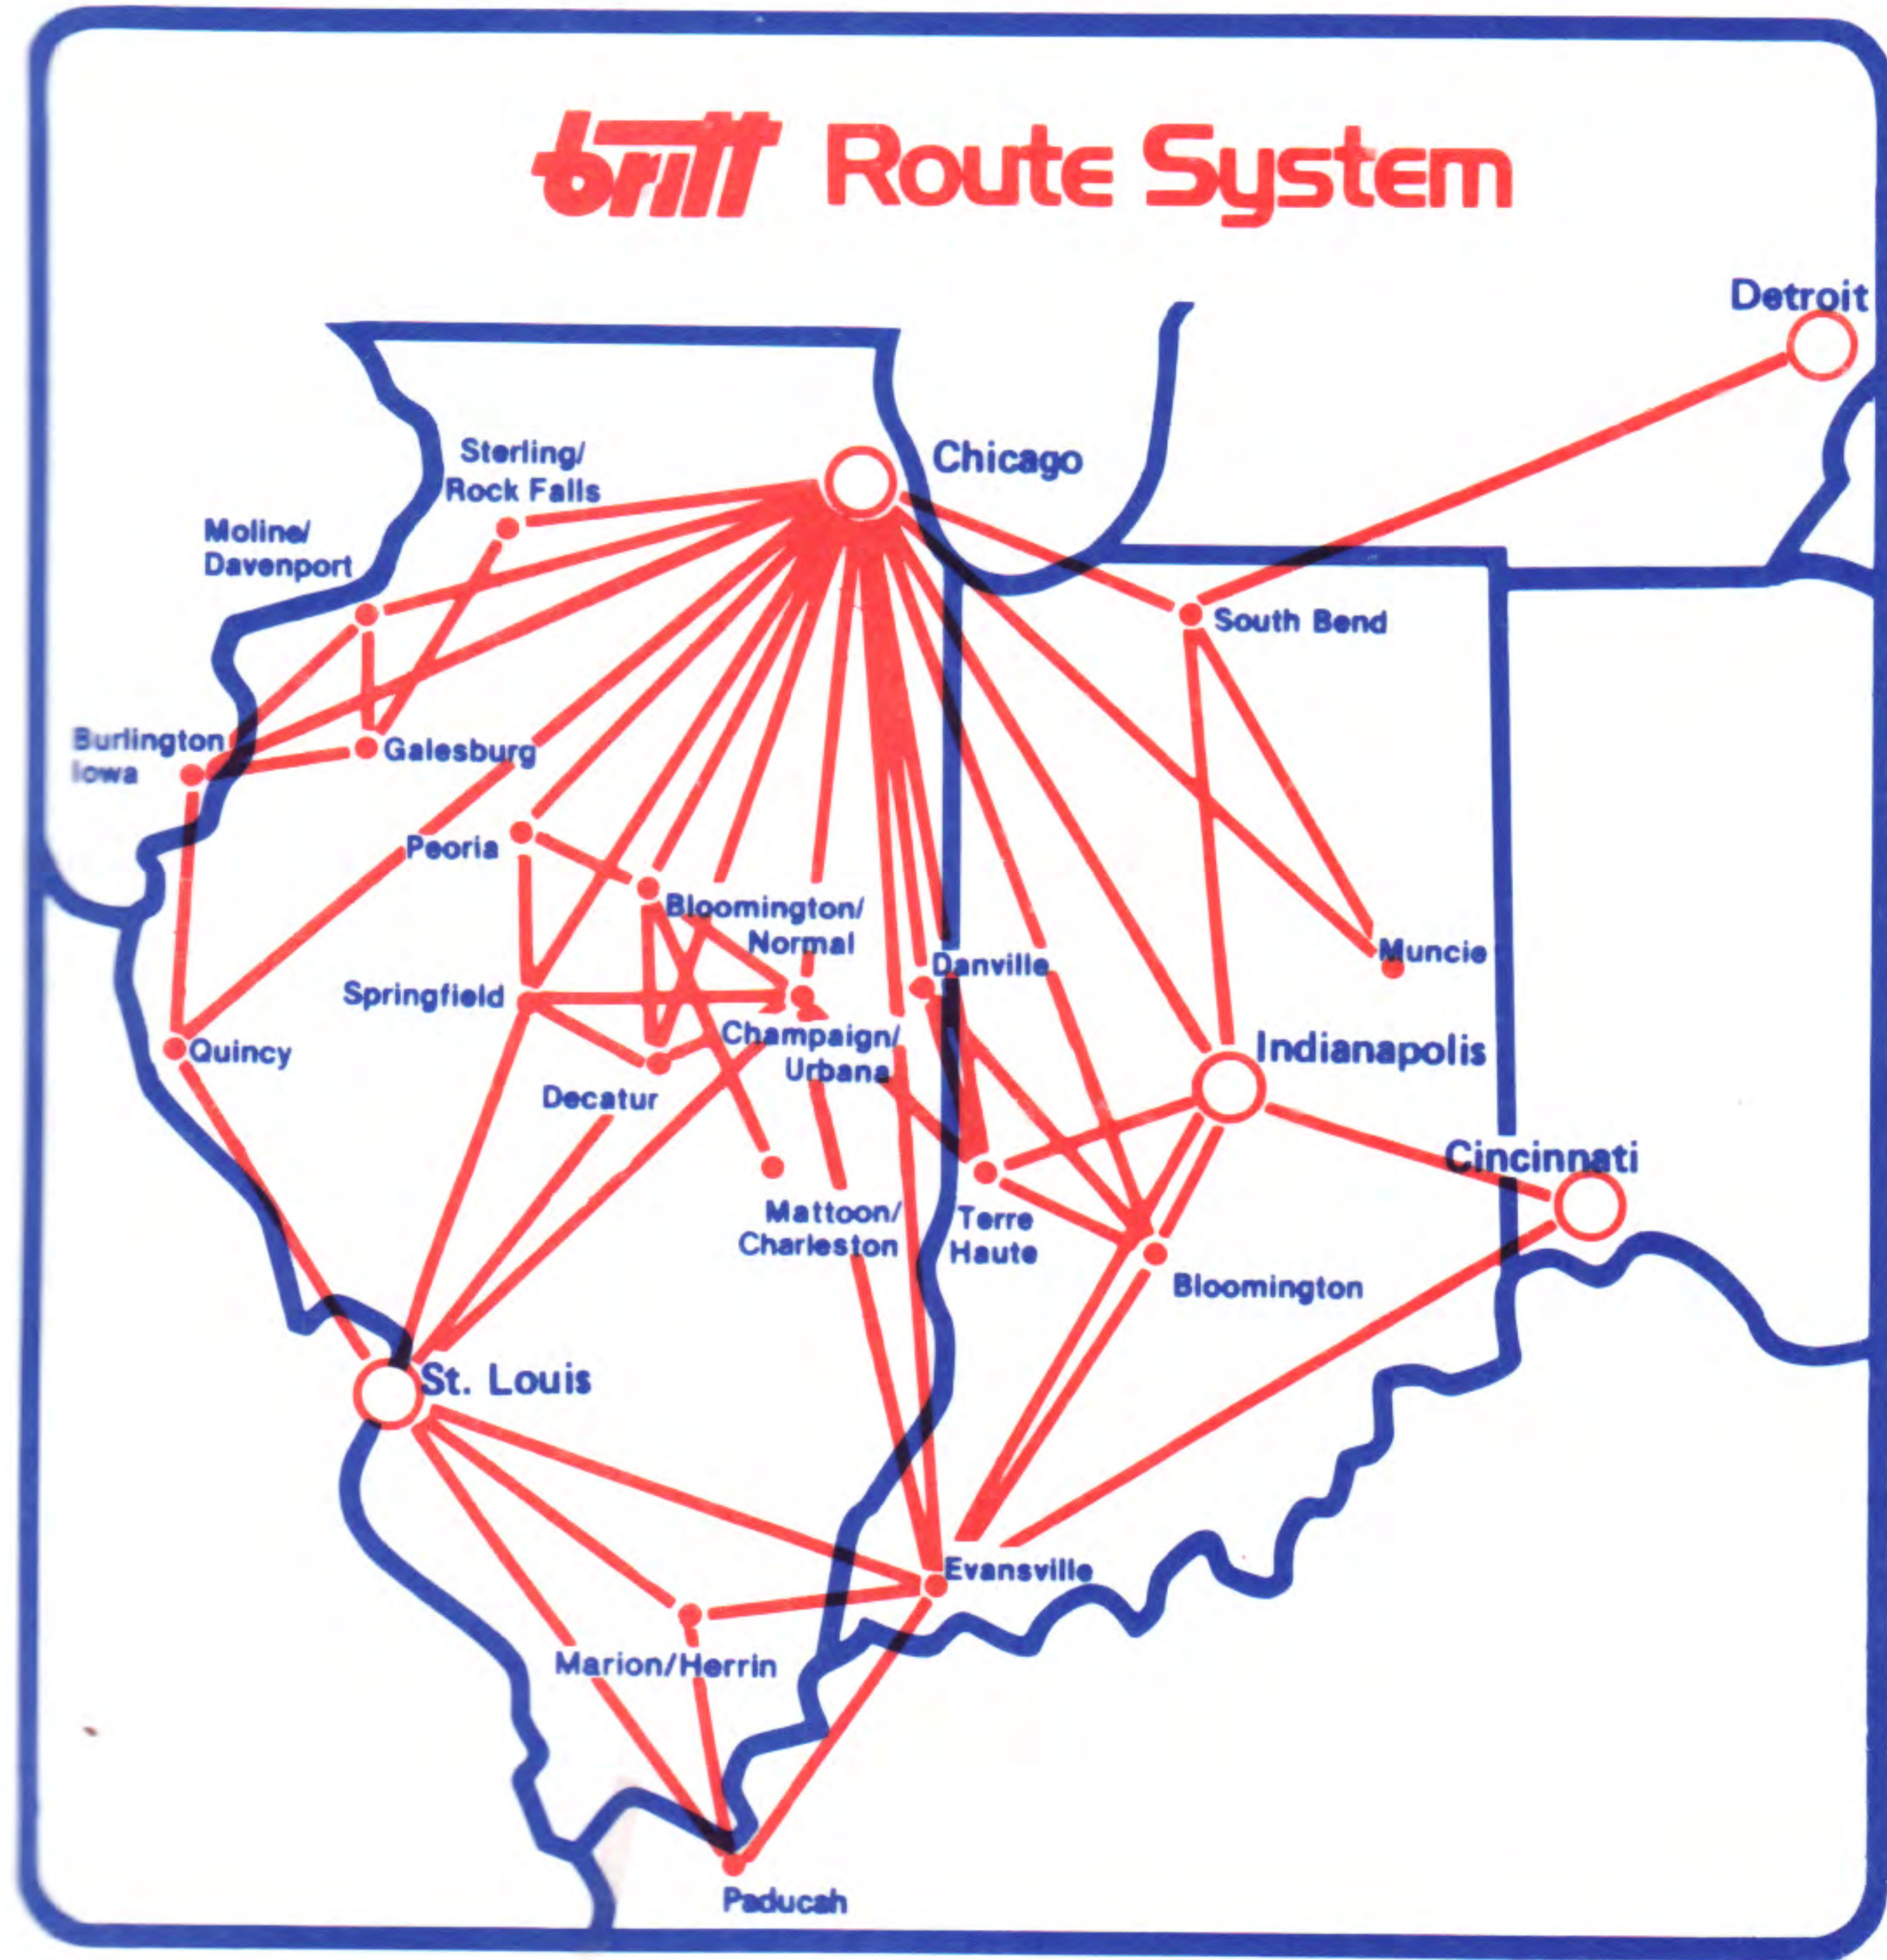

**britt** airways

**britt**

**BRITT AIRWAYS**

SYSTEM TIMETABLE

EFFECTIVE JULY 27, 1983

NEW SERVICE . . . .

*PADUCAH to ST. LOUIS*

INCREASED ST. LOUIS SERVICE . . .

*FROM OTHER CITIES*

Nationwide Wats Line . . . . . 1-800-428-3276

**NEW**

**CITY TICKET  
OFFICES!**

**CHICAGO**

Located at  
the corner of LA SALLE and MONROE  
Hours 8:00 A.M. to 5:30 P.M.  
Monday thru Friday  
PHONE: 368-0232