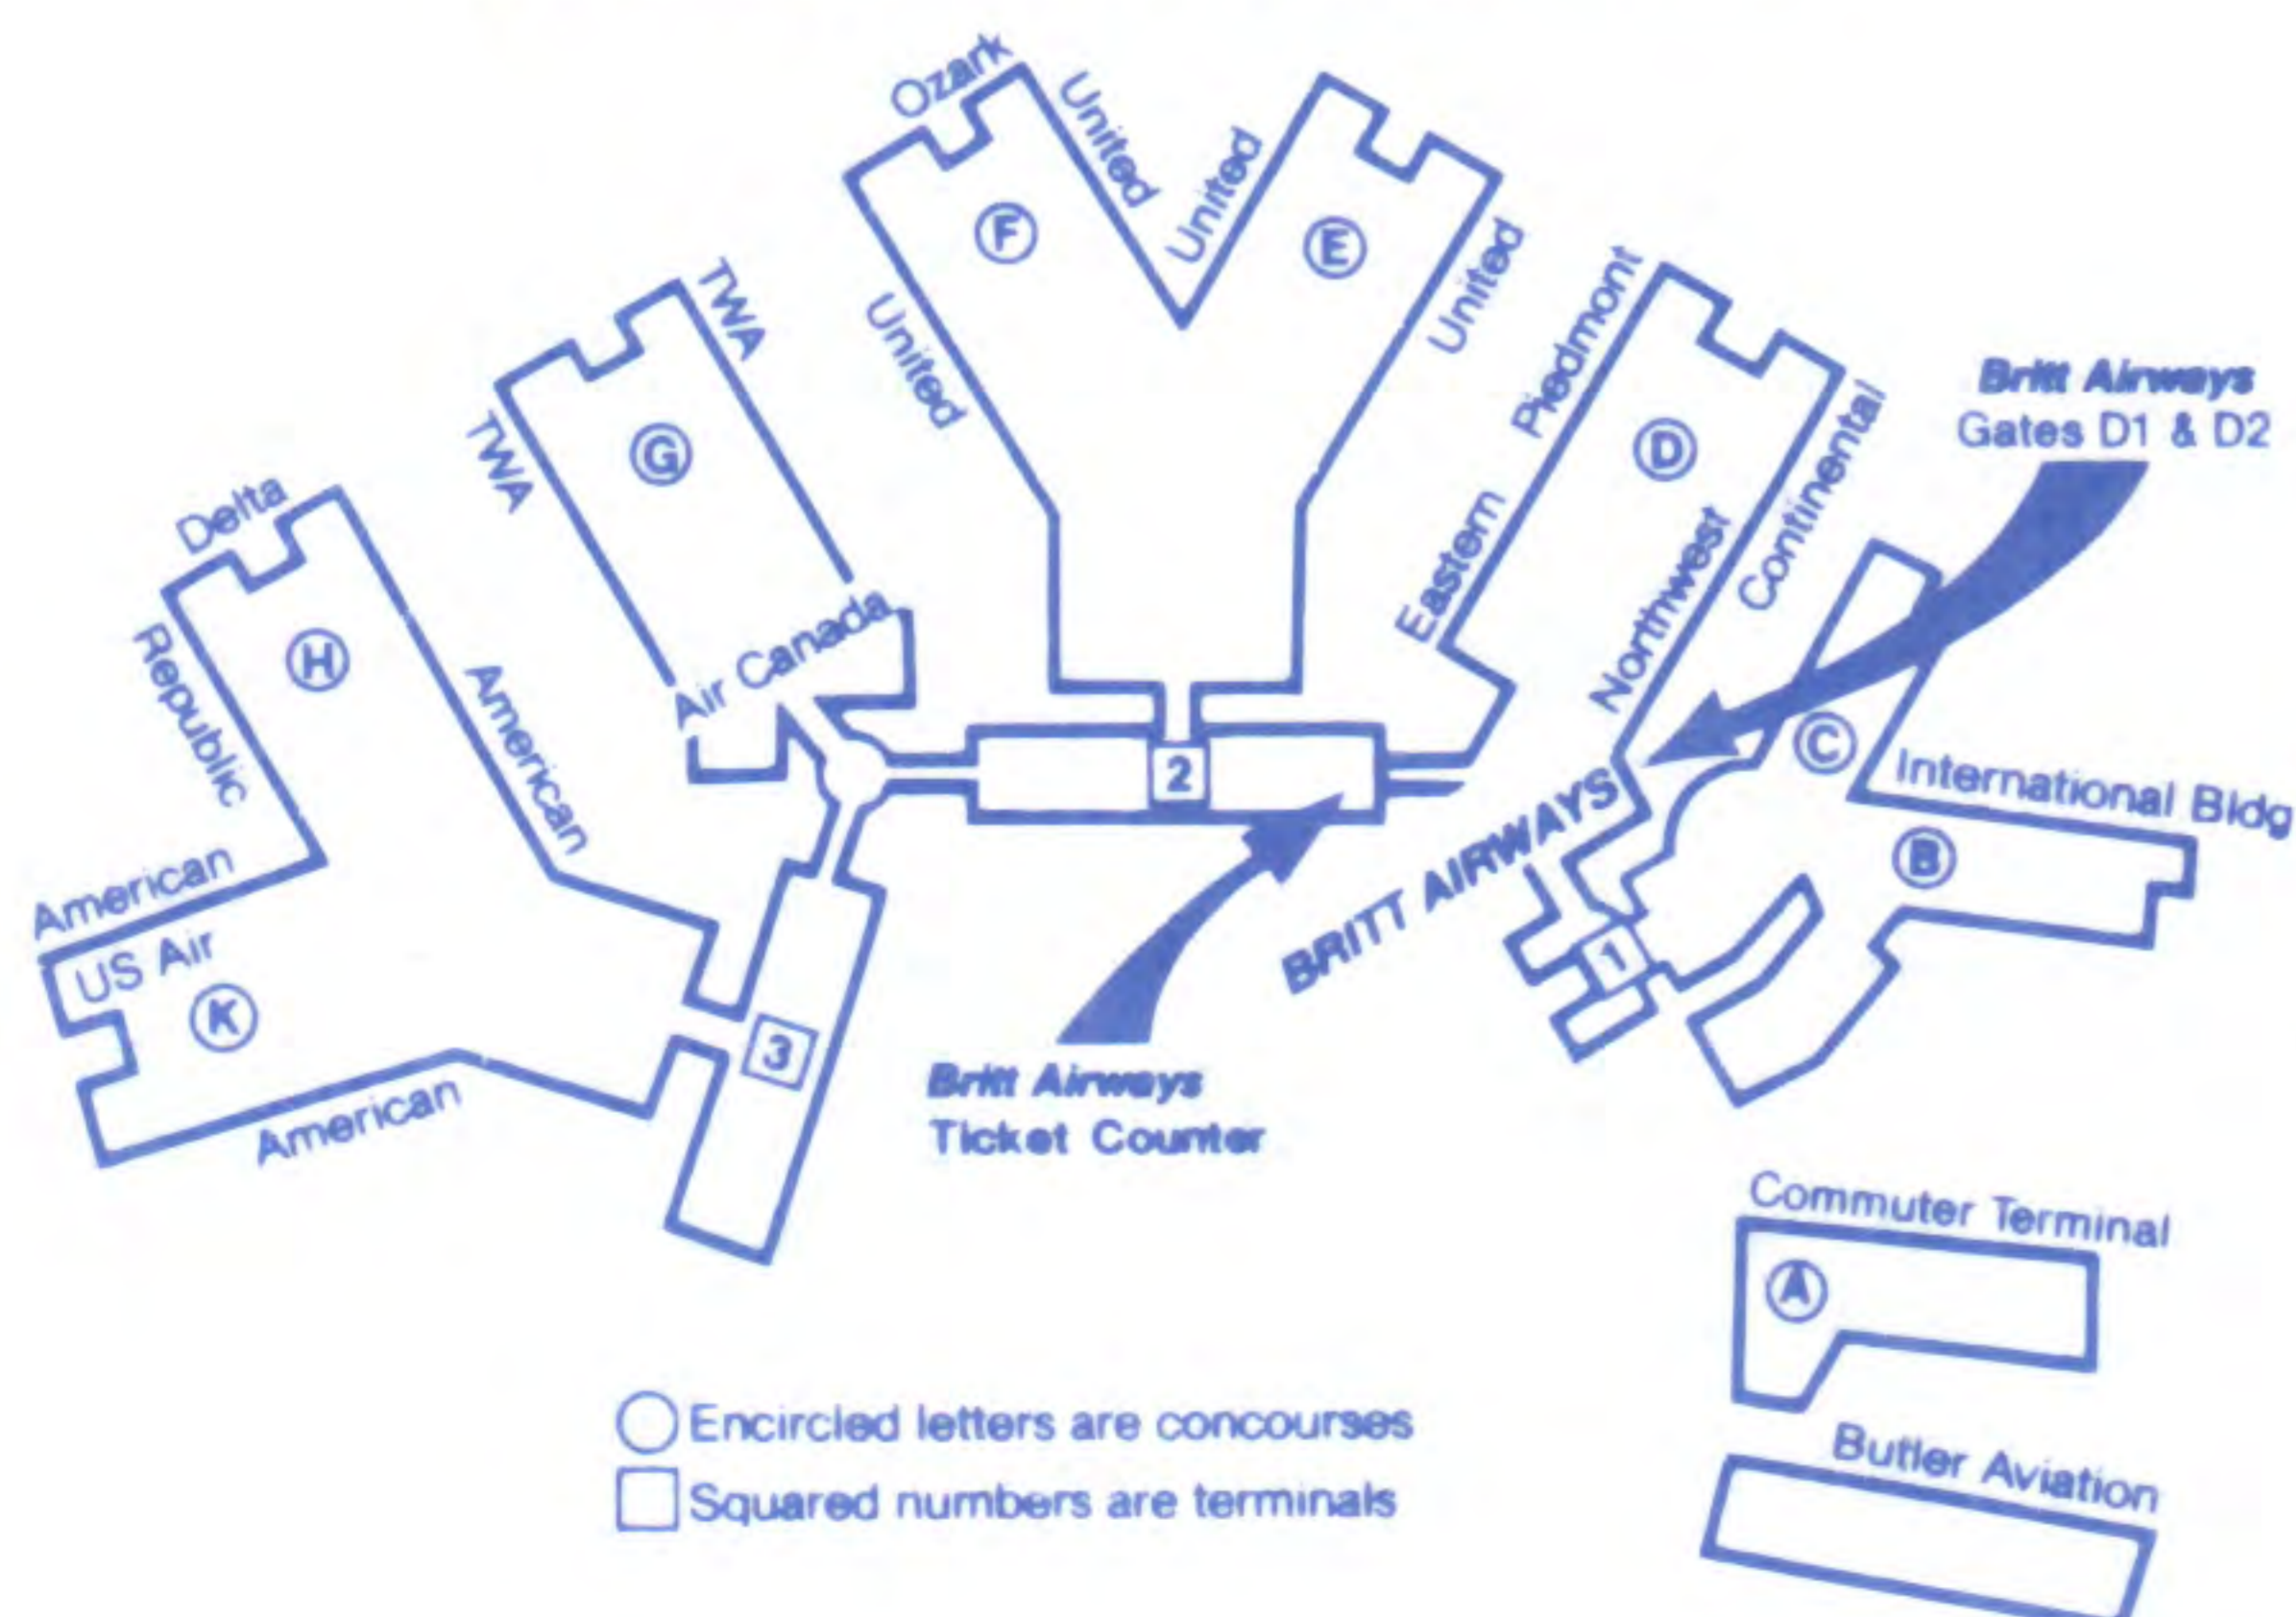

Depart	Arrive	Flight	Frequency
FROM TERRE HAUTE, IN Cont'd.			
To BLOOMINGTON, IN Cont'd.			
9:05am	9:20am	RU 106	Su Only
10:55am	11:10am	RU 386	Su Only
1:25pm	1:40pm	RU 112	Ex Sa
3:40pm	3:55pm	RU 387	Daily
To CHAMPAIGN/URBANA, IL			
10:50am	11:15am	RU 132	Ex Sa
5:25pm	5:50pm	RU 136	Ex Sa
To CHICAGO, IL O'HARE AIRPORT			
6:20am	7:40am	RU 392	Ex Sa/Su
6:20am	7:40am	RU 122	Sa Only
7:10am	8:10am	RU 130	Ex Sa/Su
9:30am	10:30am	RU 394	Ex Sa
9:30am	10:30am	RU 124	Sa Only
10:50am	12:10pm	RU 132	Ex Sa
12:30pm	1:30pm	RU 396	Ex Sa
12:30pm	1:30pm	RU 126	Sa Only
2:50pm	3:45pm	RU 134	Ex Sa
3:30pm	4:50pm	RU 398	Ex Sa
3:30pm	4:50pm	RU 128	Sa Only
5:25pm	6:50pm	RU 136	Ex Sa
To DANVILLE, IL			
6:20am	6:40am	RU 392	Ex Sa/Su
6:20am	6:40am	RU 122	Sa Only
3:30pm	3:50pm	RU 398	Ex Sa
3:30pm	3:50pm	RU 128	Sa Only
To DETROIT, MI			
9:30am	1:35pm	RU394/702-ORD	Ex Sa/Su
12:30pm	5:40pm	RU396/704-ORD	Ex Sa
12:30pm	5:40pm	RU126/704-ORD	Sa Only
To INDIANAPOLIS, IN			
6:10am	6:35am	RU 100	Ex Sa/Su
7:10am	8:00am	RU 382	Ex Sa/Su
9:05am	9:50am	RU 106	Su Only
9:05am	9:50am	RU 384	Sa Only
10:55am	11:40am	RU 386	Su Only
11:15am	11:40am	RU 385	Ex Su
1:25pm	2:10pm	RU 112	Ex Sa
3:40pm	4:25pm	RU 387	Daily

CHICAGO O'HARE INTERNATIONAL