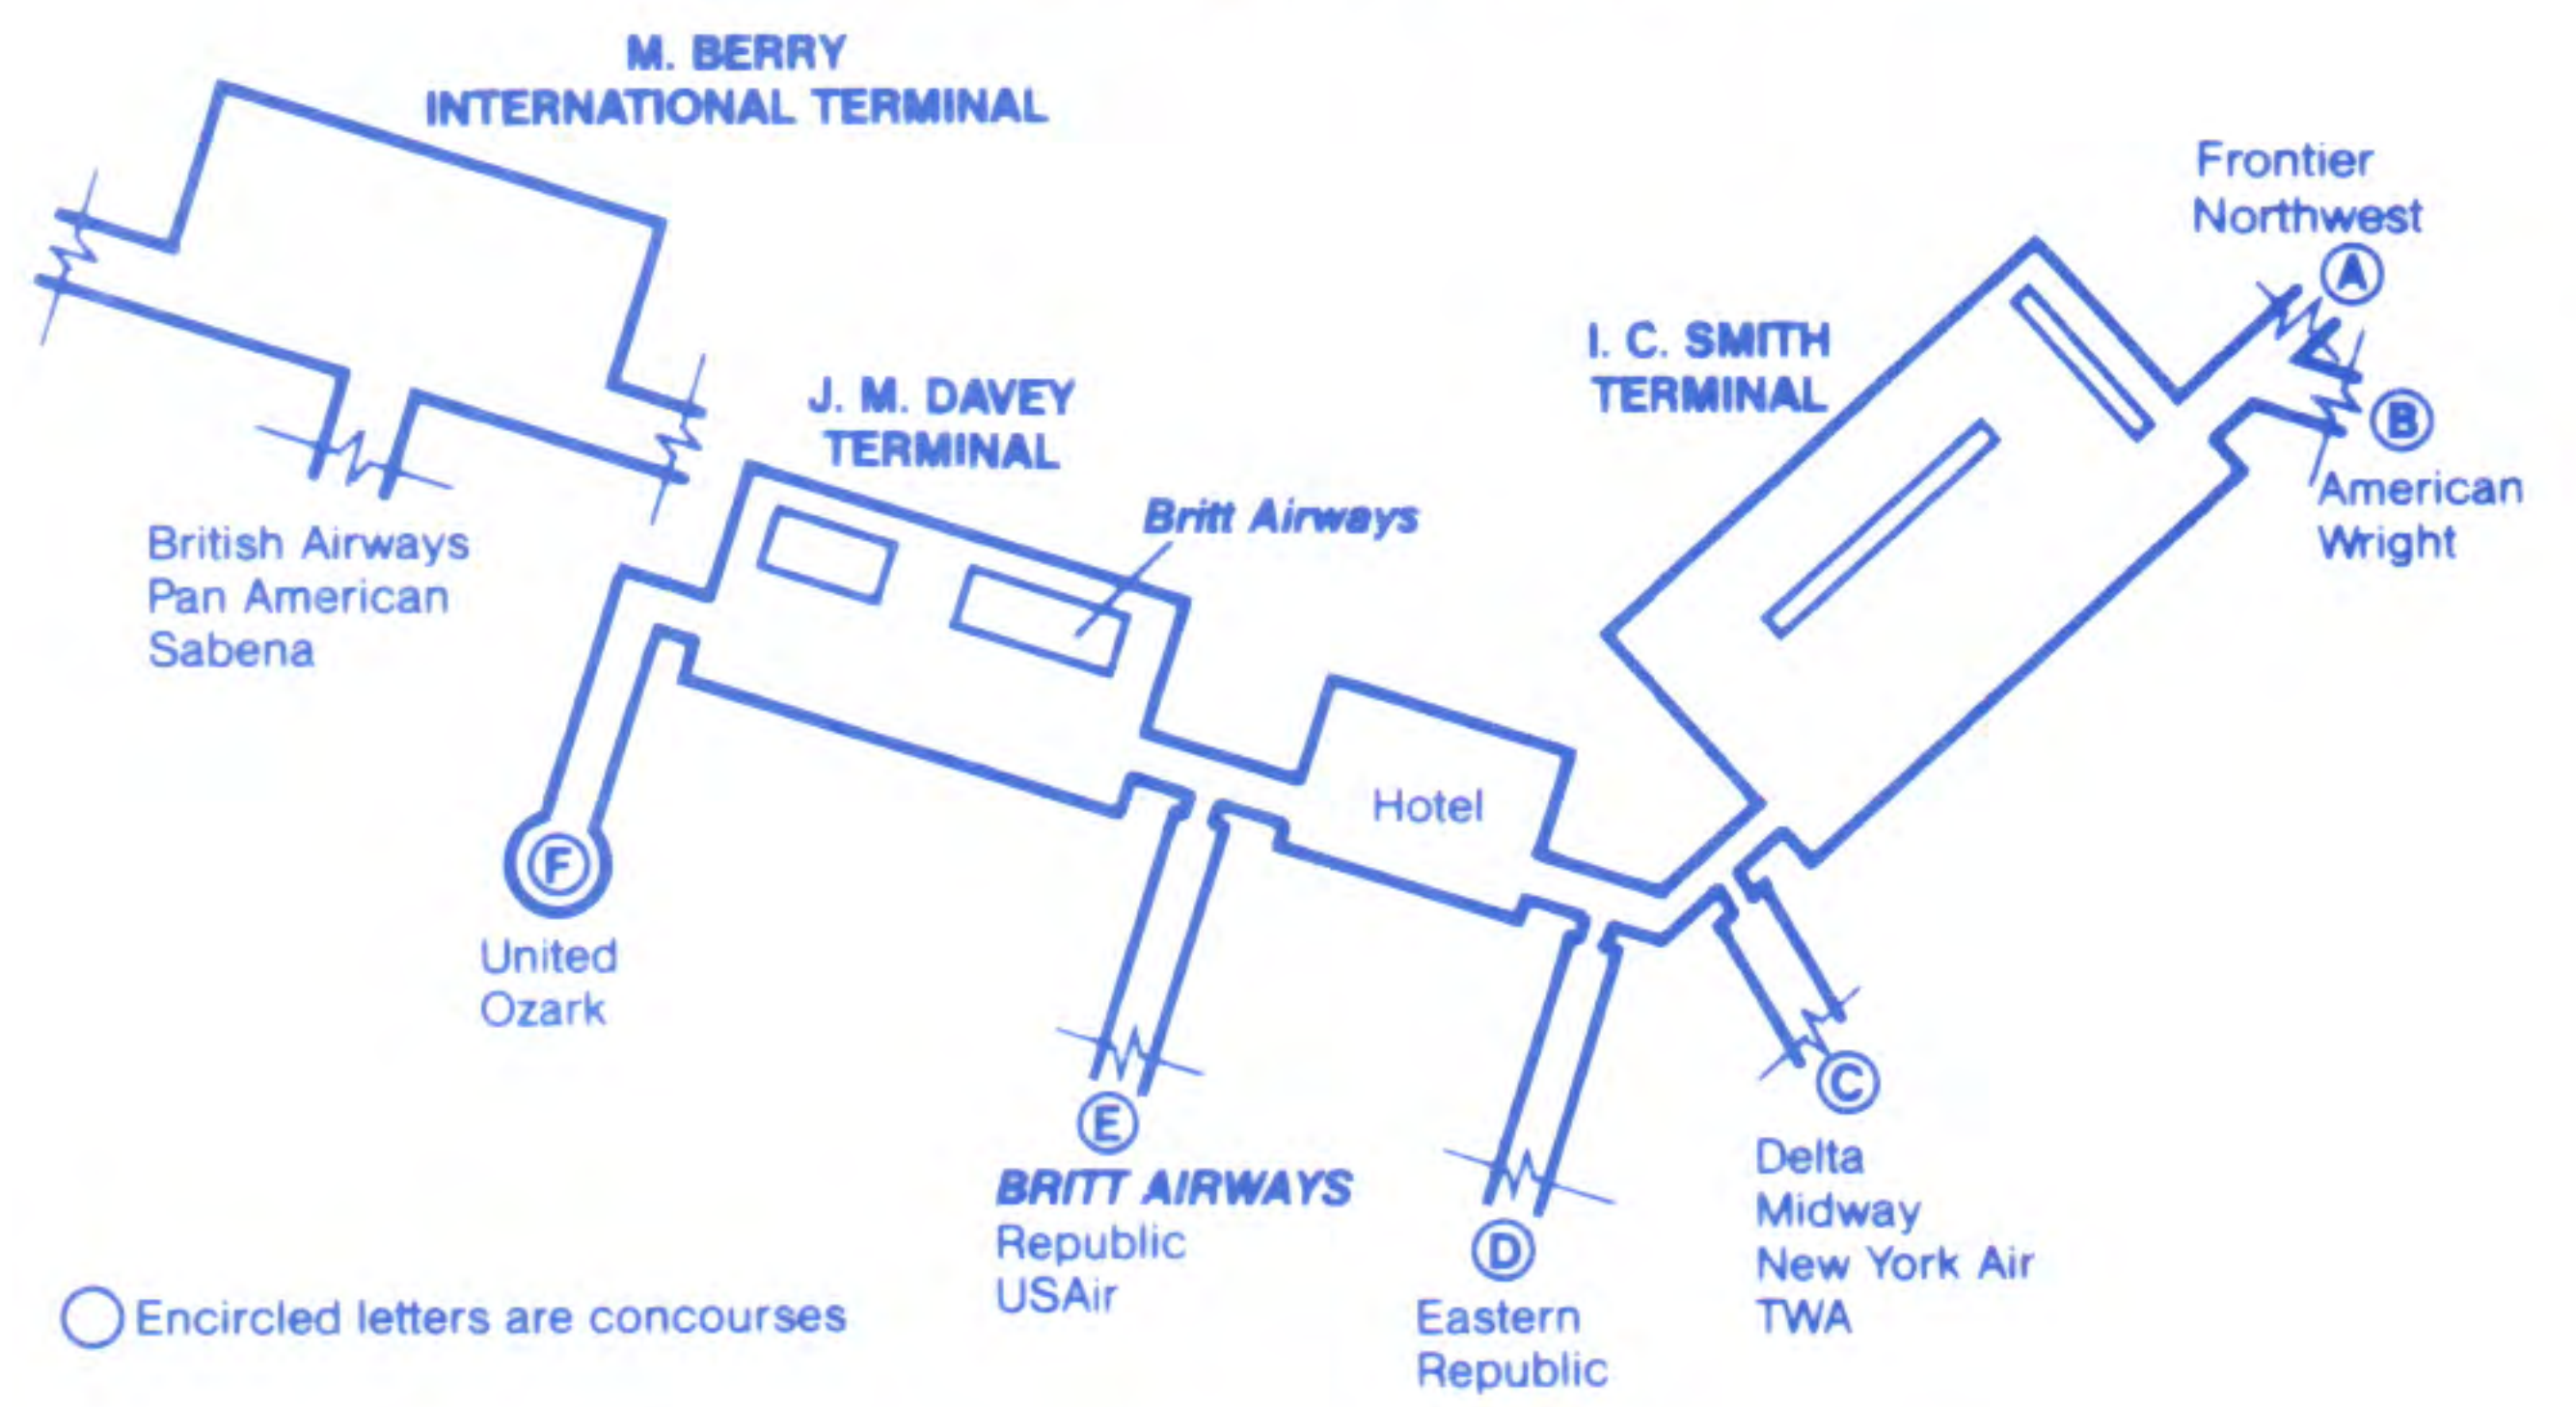

DETROIT METROPOLITAN AIRPORT