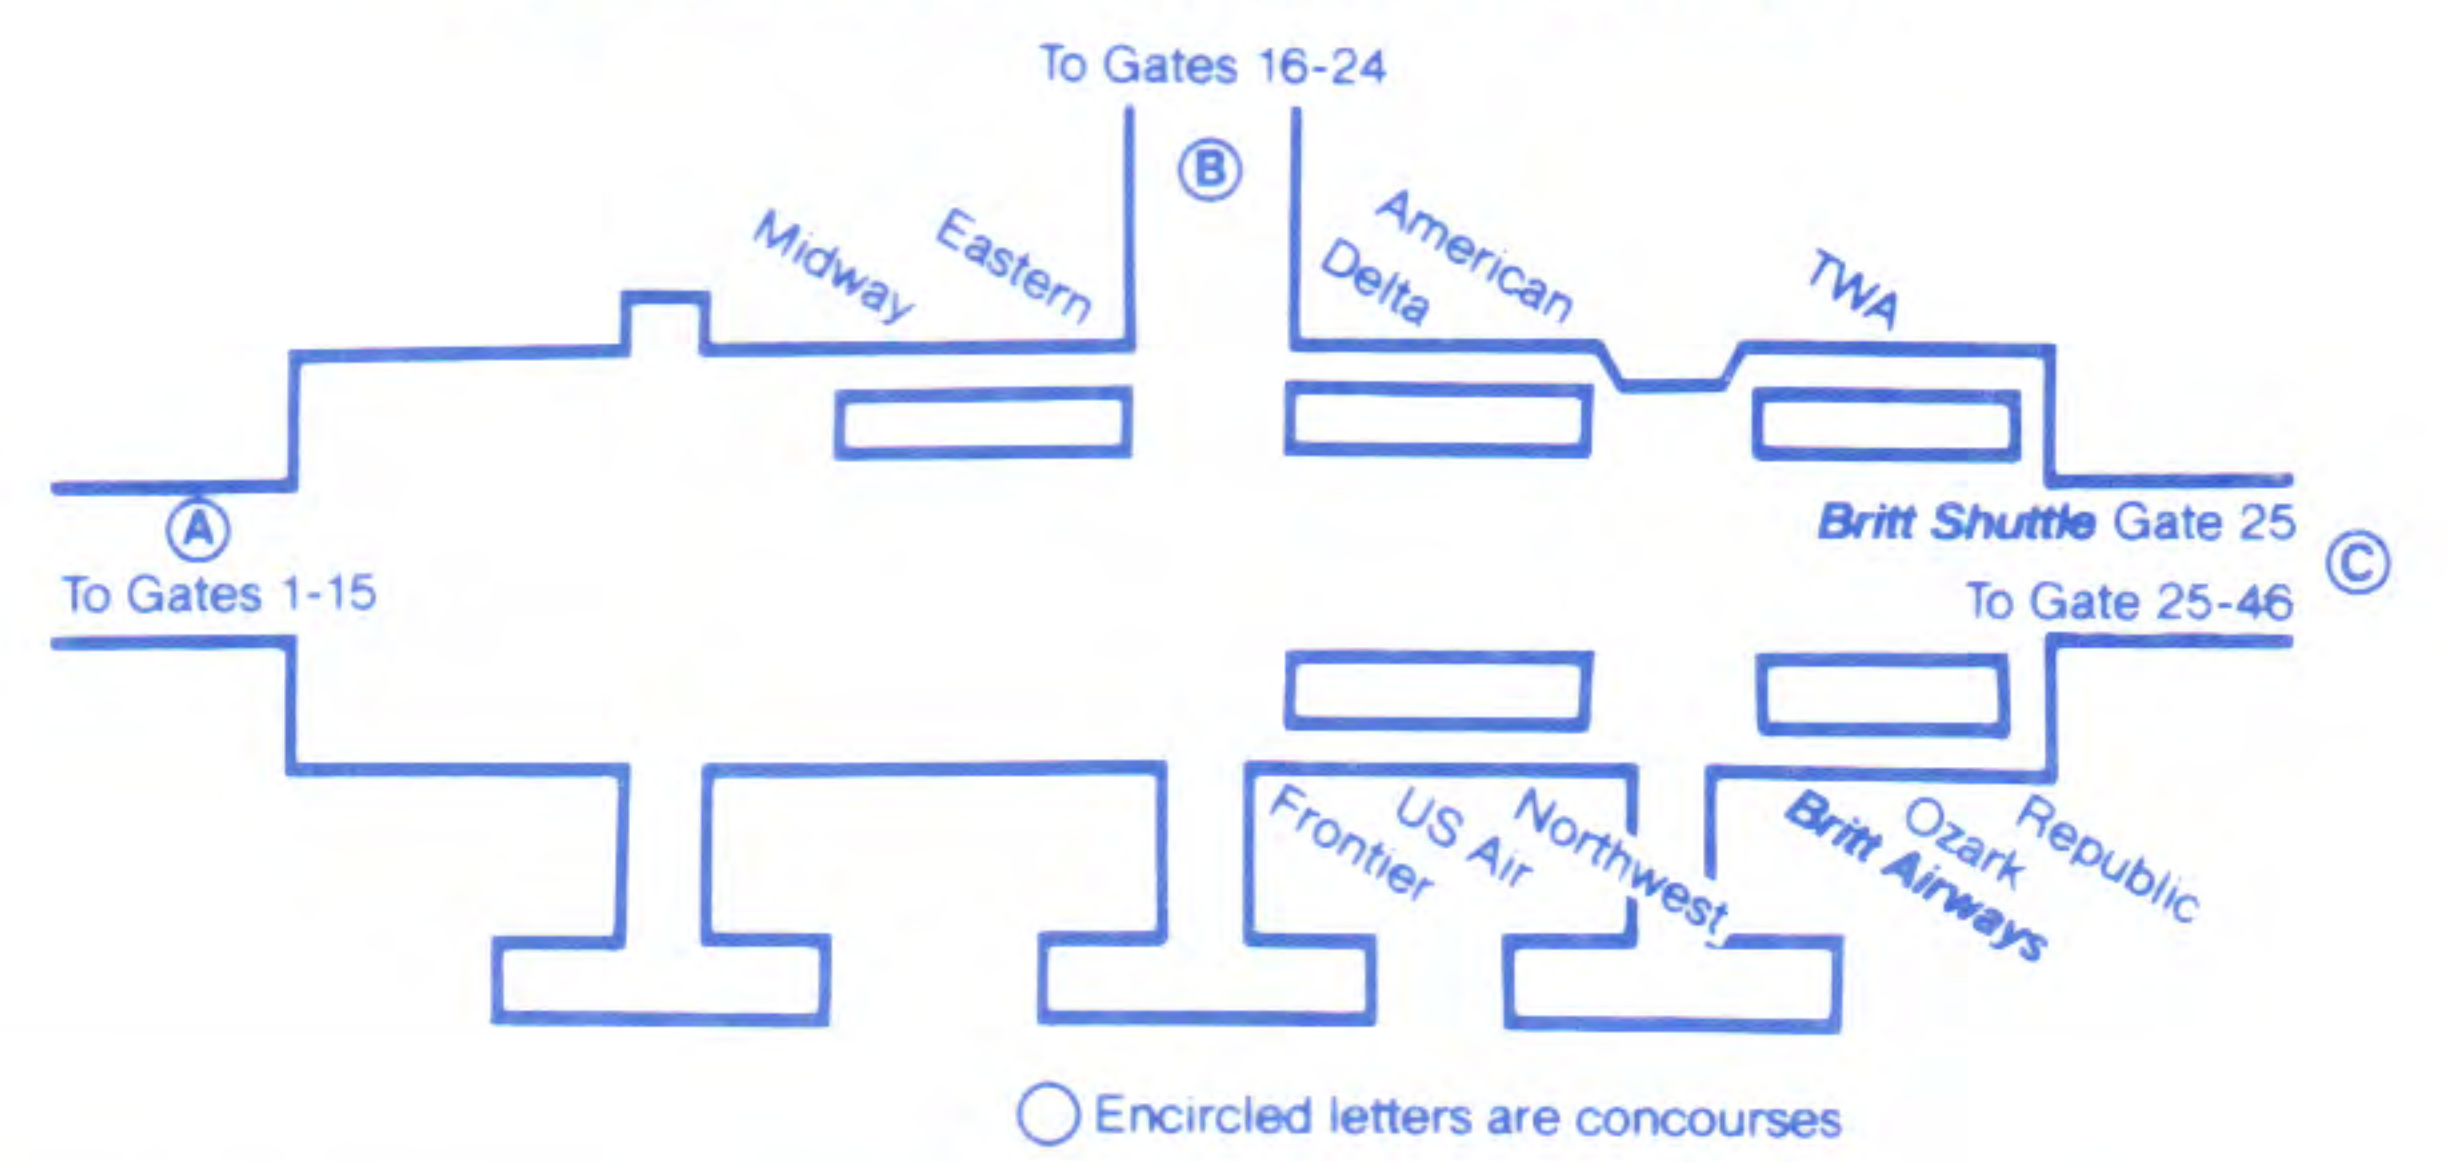

ST. LOUIS LAMBERT INTERNATIONAL

Certain flights will not operate during Holiday periods.
Contact Britt Airways for details.