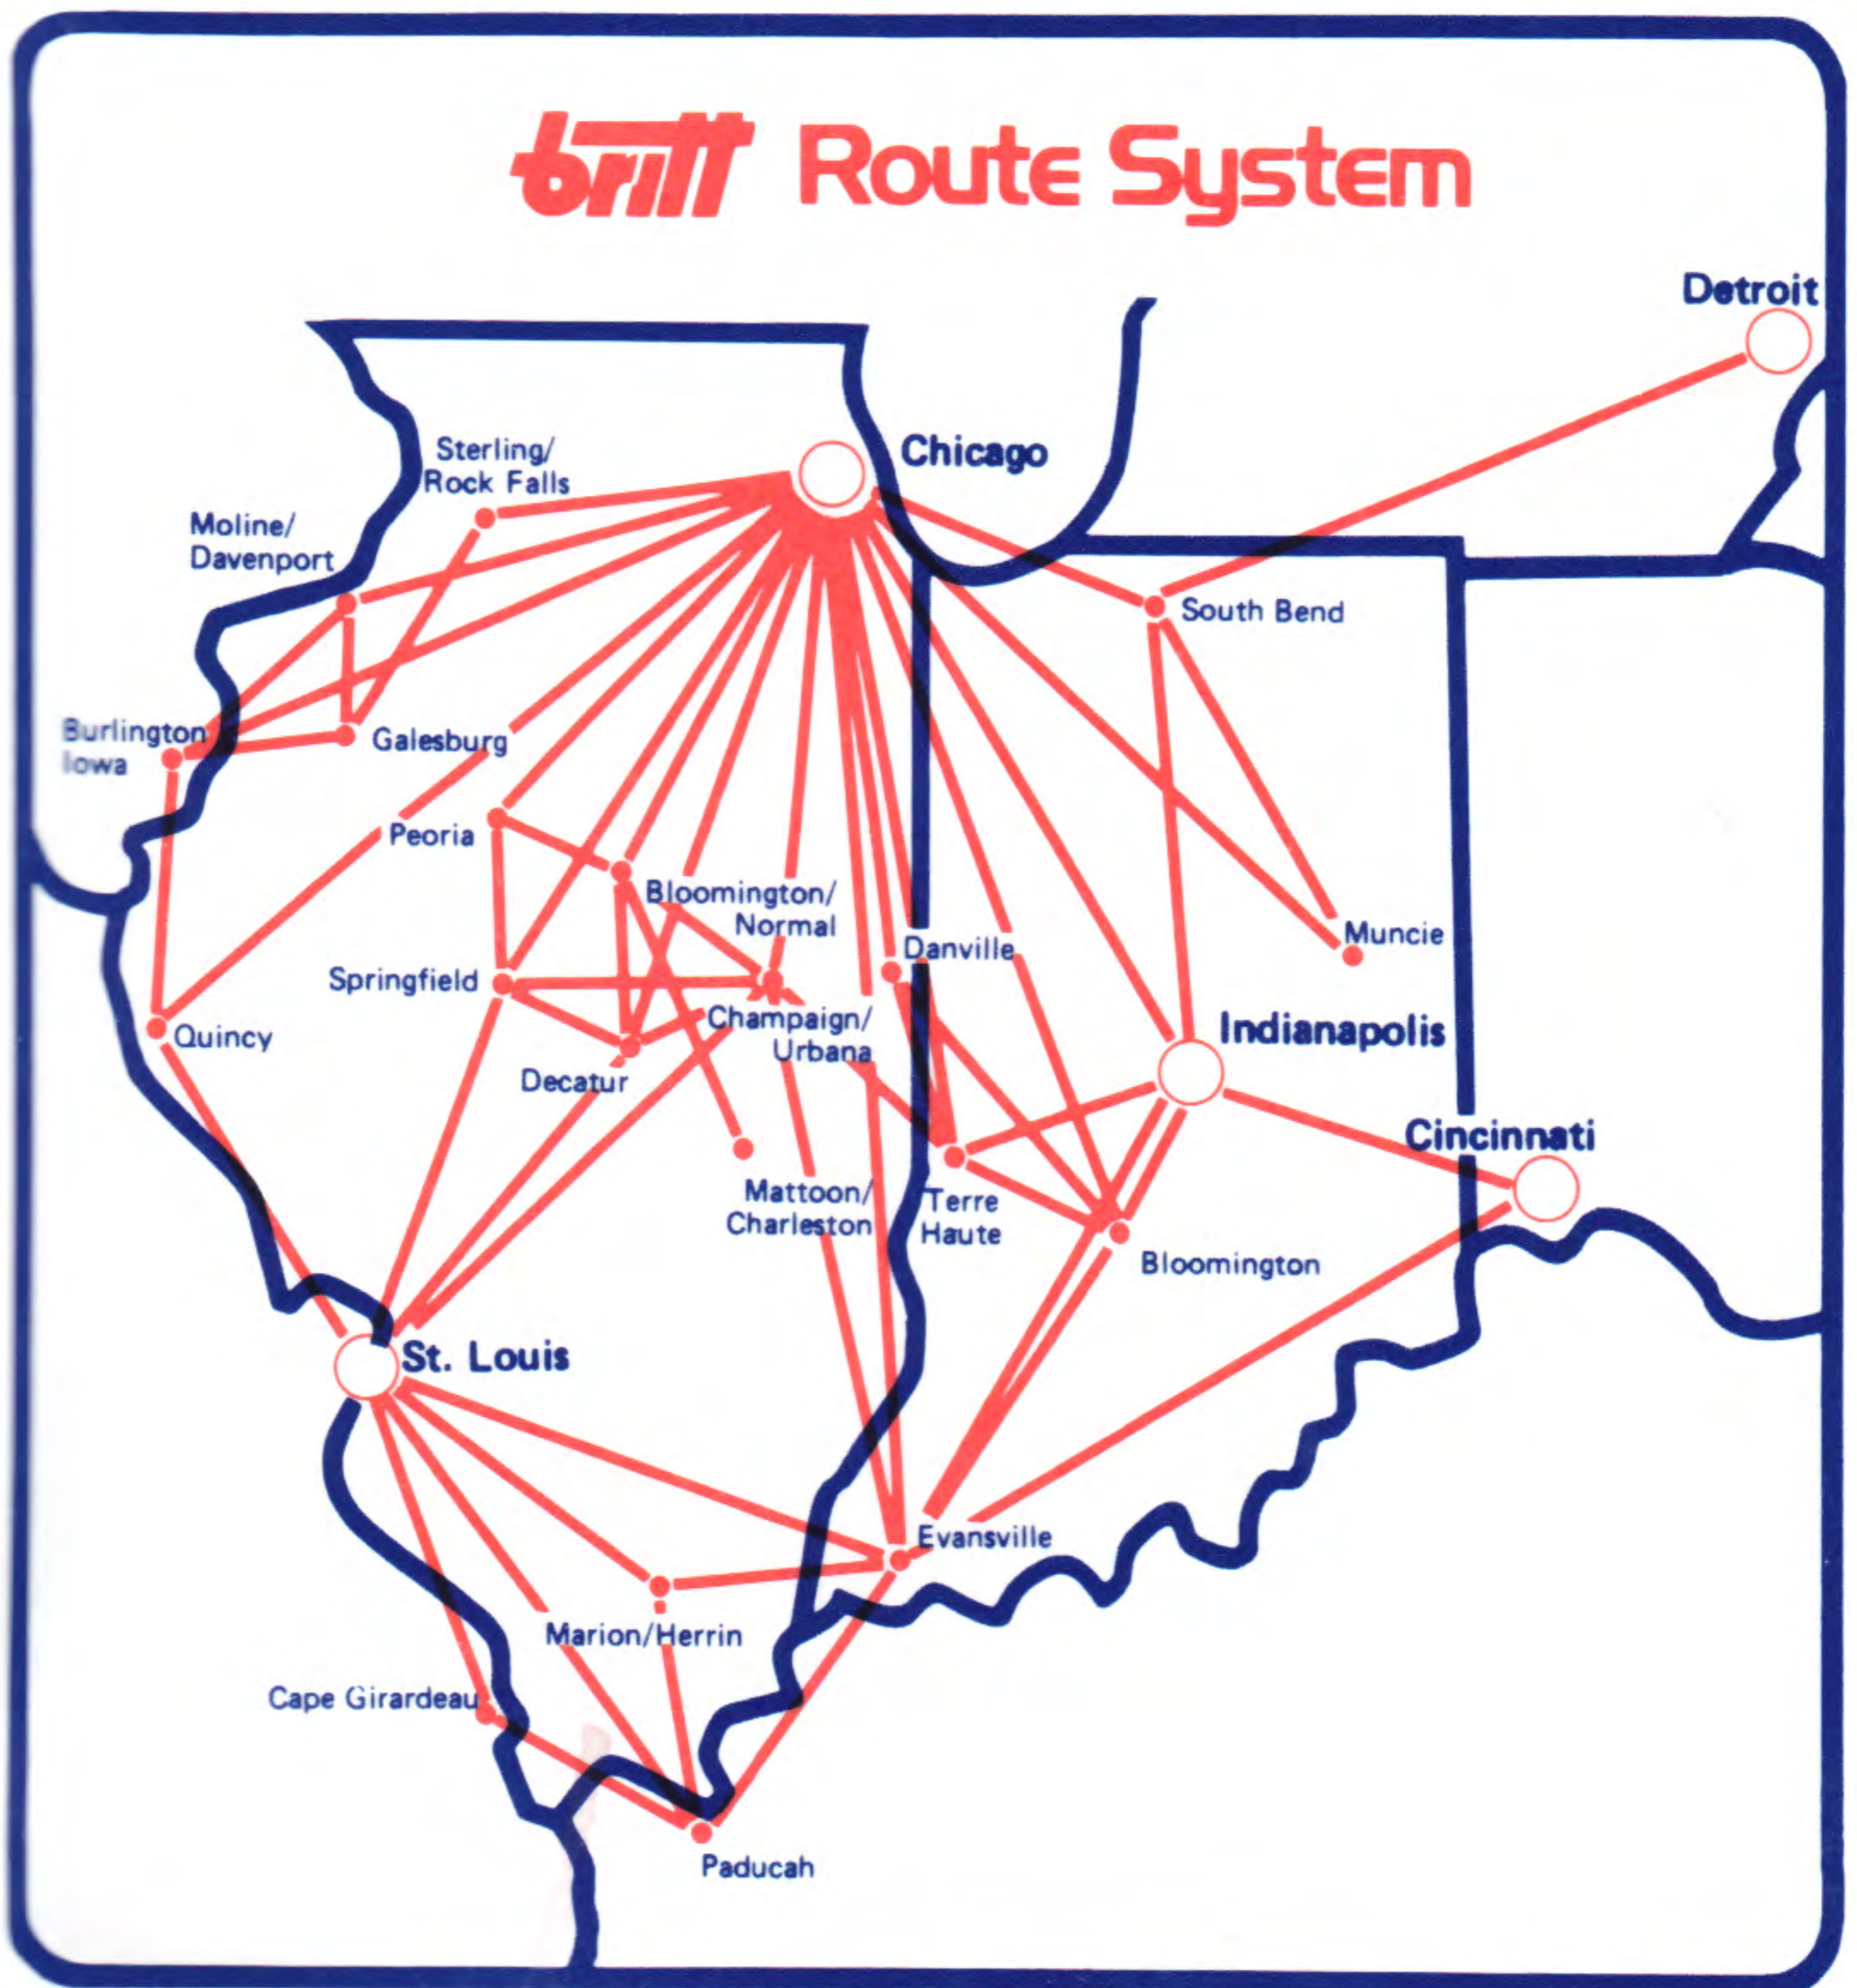

BRITT AIRWAYS

SYSTEM TIMETABLE

EFFECTIVE SEPTEMBER 1, 1983

NEW SERVICE

CAPE GIRARDEAU to ST. LOUIS

INCREASED ST. LOUIS SERVICE . . .

FROM OTHER CITIES

Nationwide Wats Line 1-800-428-3276

CAPE GIRARDEAU to ST. LOUIS

INCREASED ST. LOUIS SERVICE . . .

FROM OTHER CITIES

Nationwide Wats Line 1-800-428-3276

NEW

CITY TICKET OFFICES!

CHICAGO

Located at