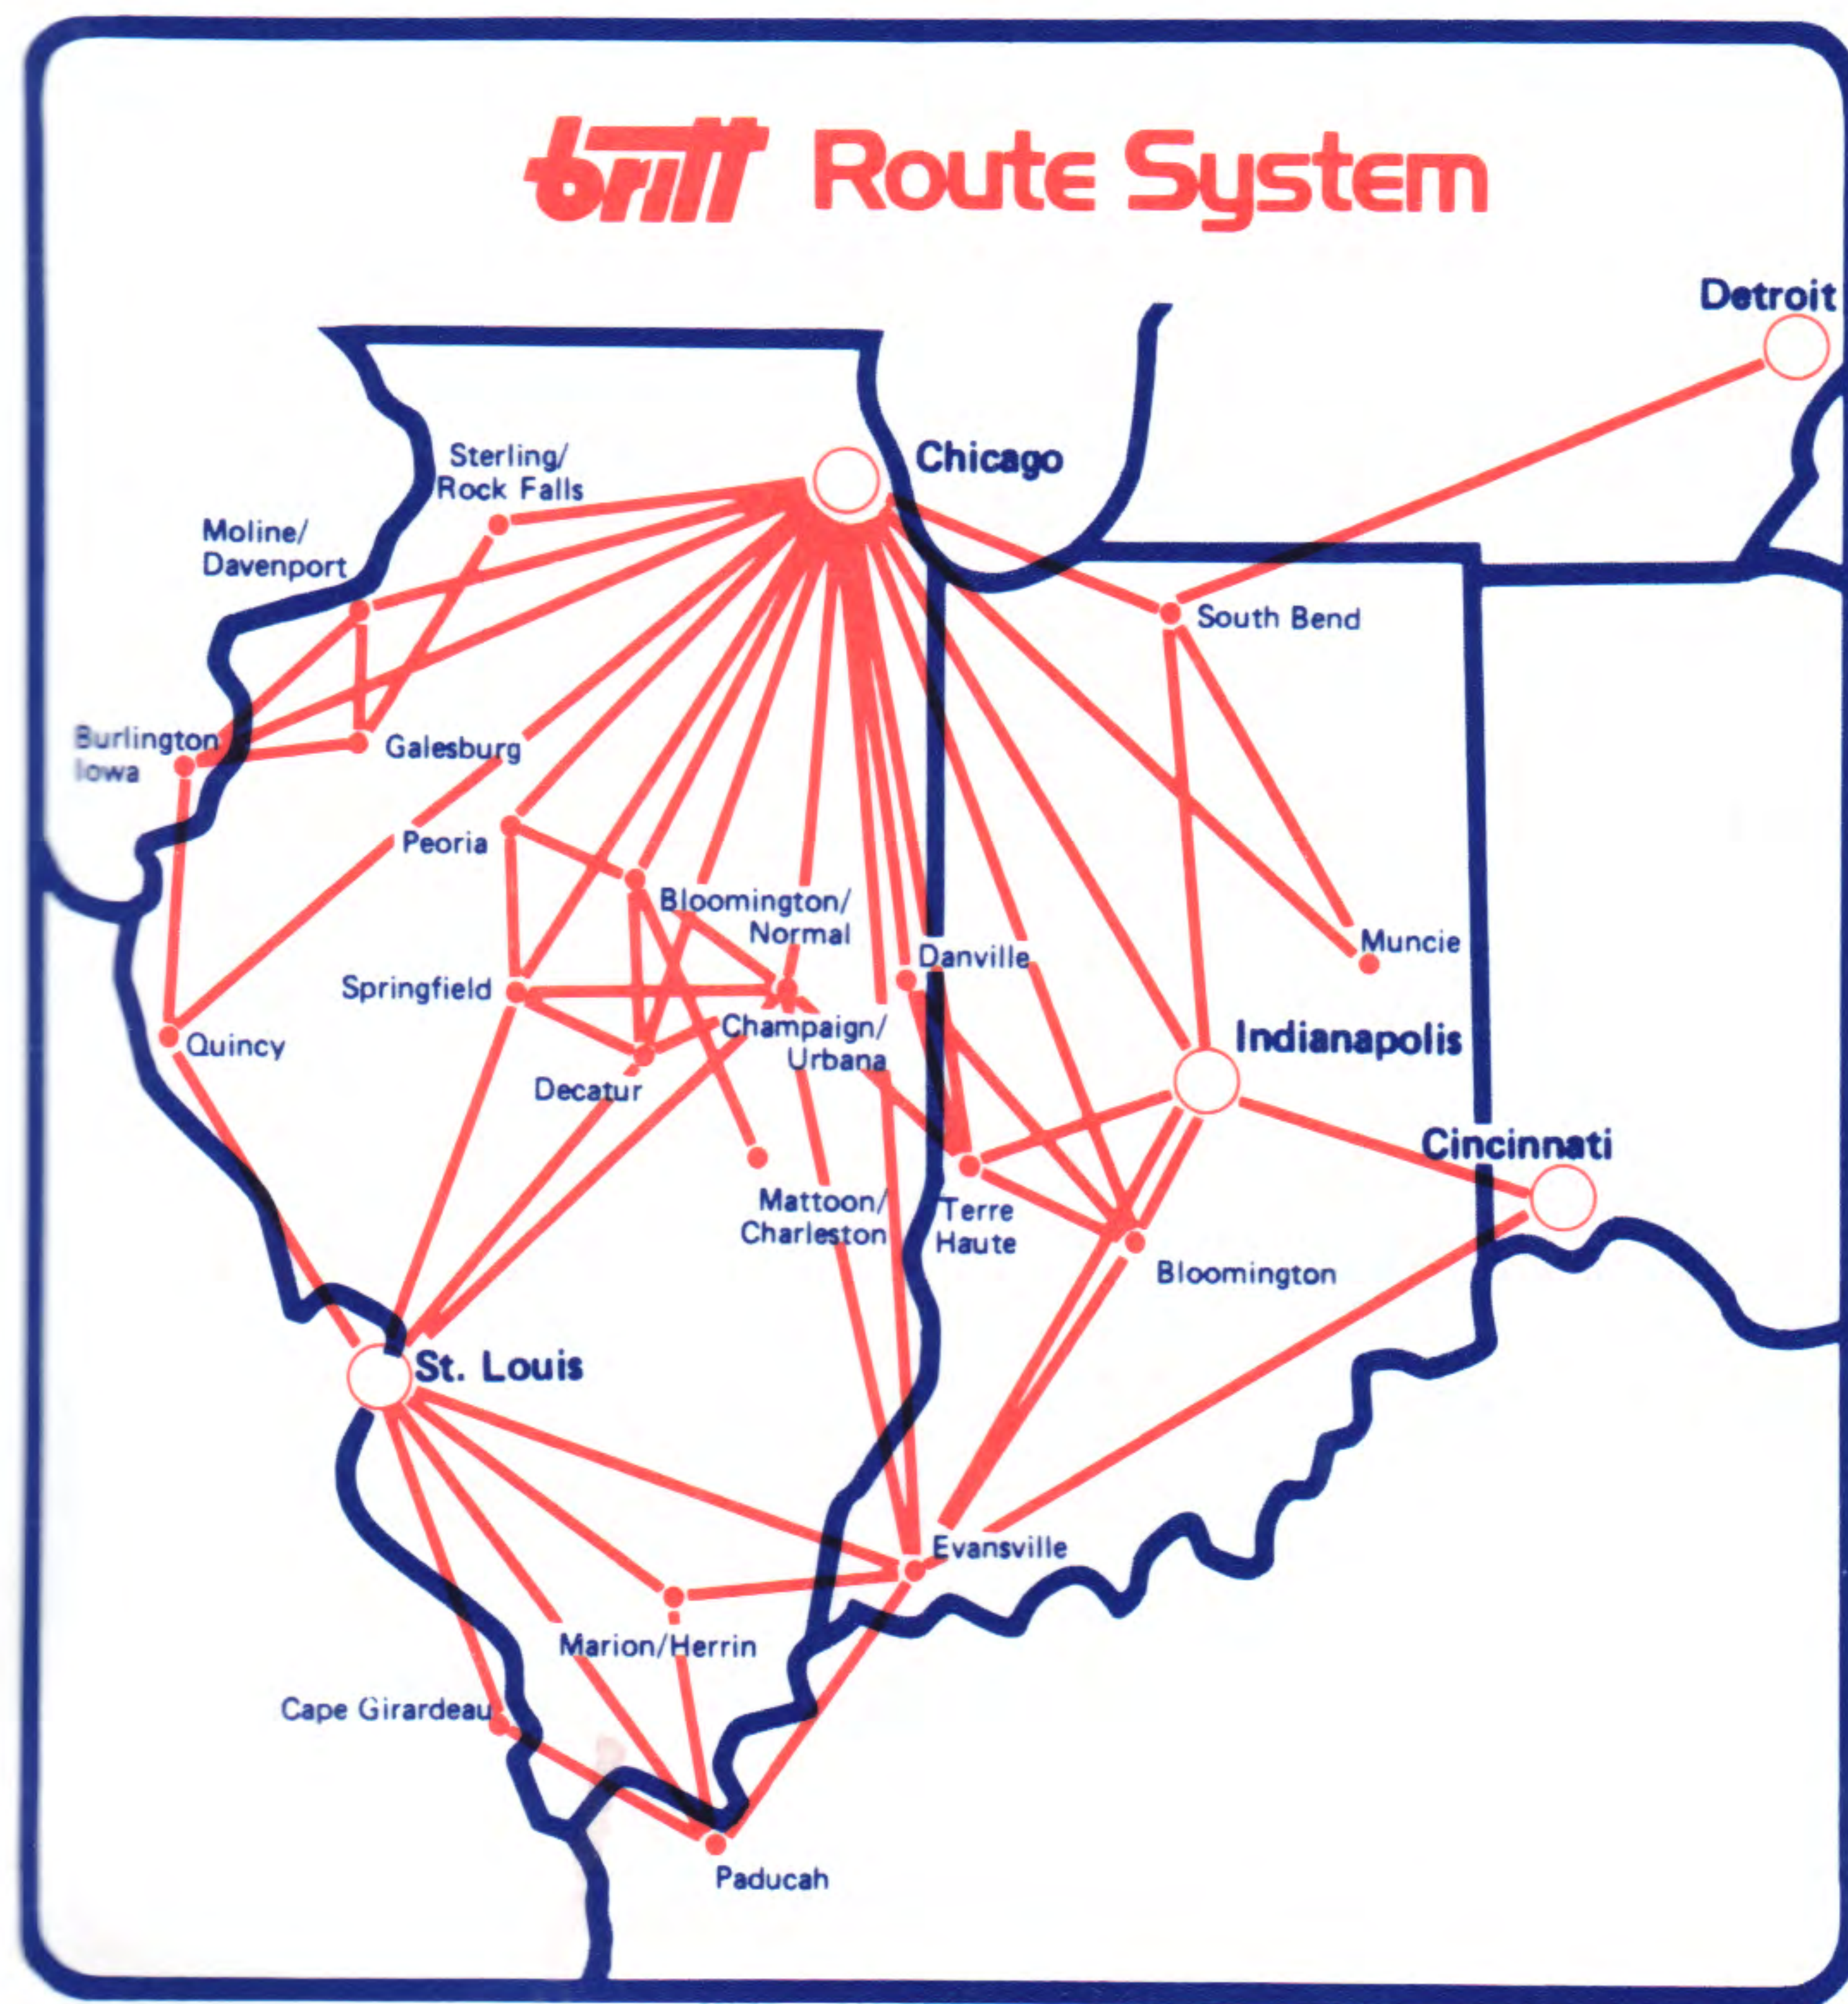

Illinois 1-800-322-9321

Ohio, Indiana, Kentucky,
 Michigan, Iowa, Missouri
 and Tennessee 1-800-447-8564

Britt Airways

Britt

BRITT AIRWAYS

SYSTEM TIMETABLE

EFFECTIVE SEPTEMBER 1, 1983

NEW SERVICE

CAPE GIRARDEAU to ST. LOUIS

INCREASED ST. LOUIS SERVICE . . .

FROM OTHER CITIES

Nationwide Wats Line 1-800-428-3276

NEW

CITY TICKET OFFICES!

CHICAGO

Located at