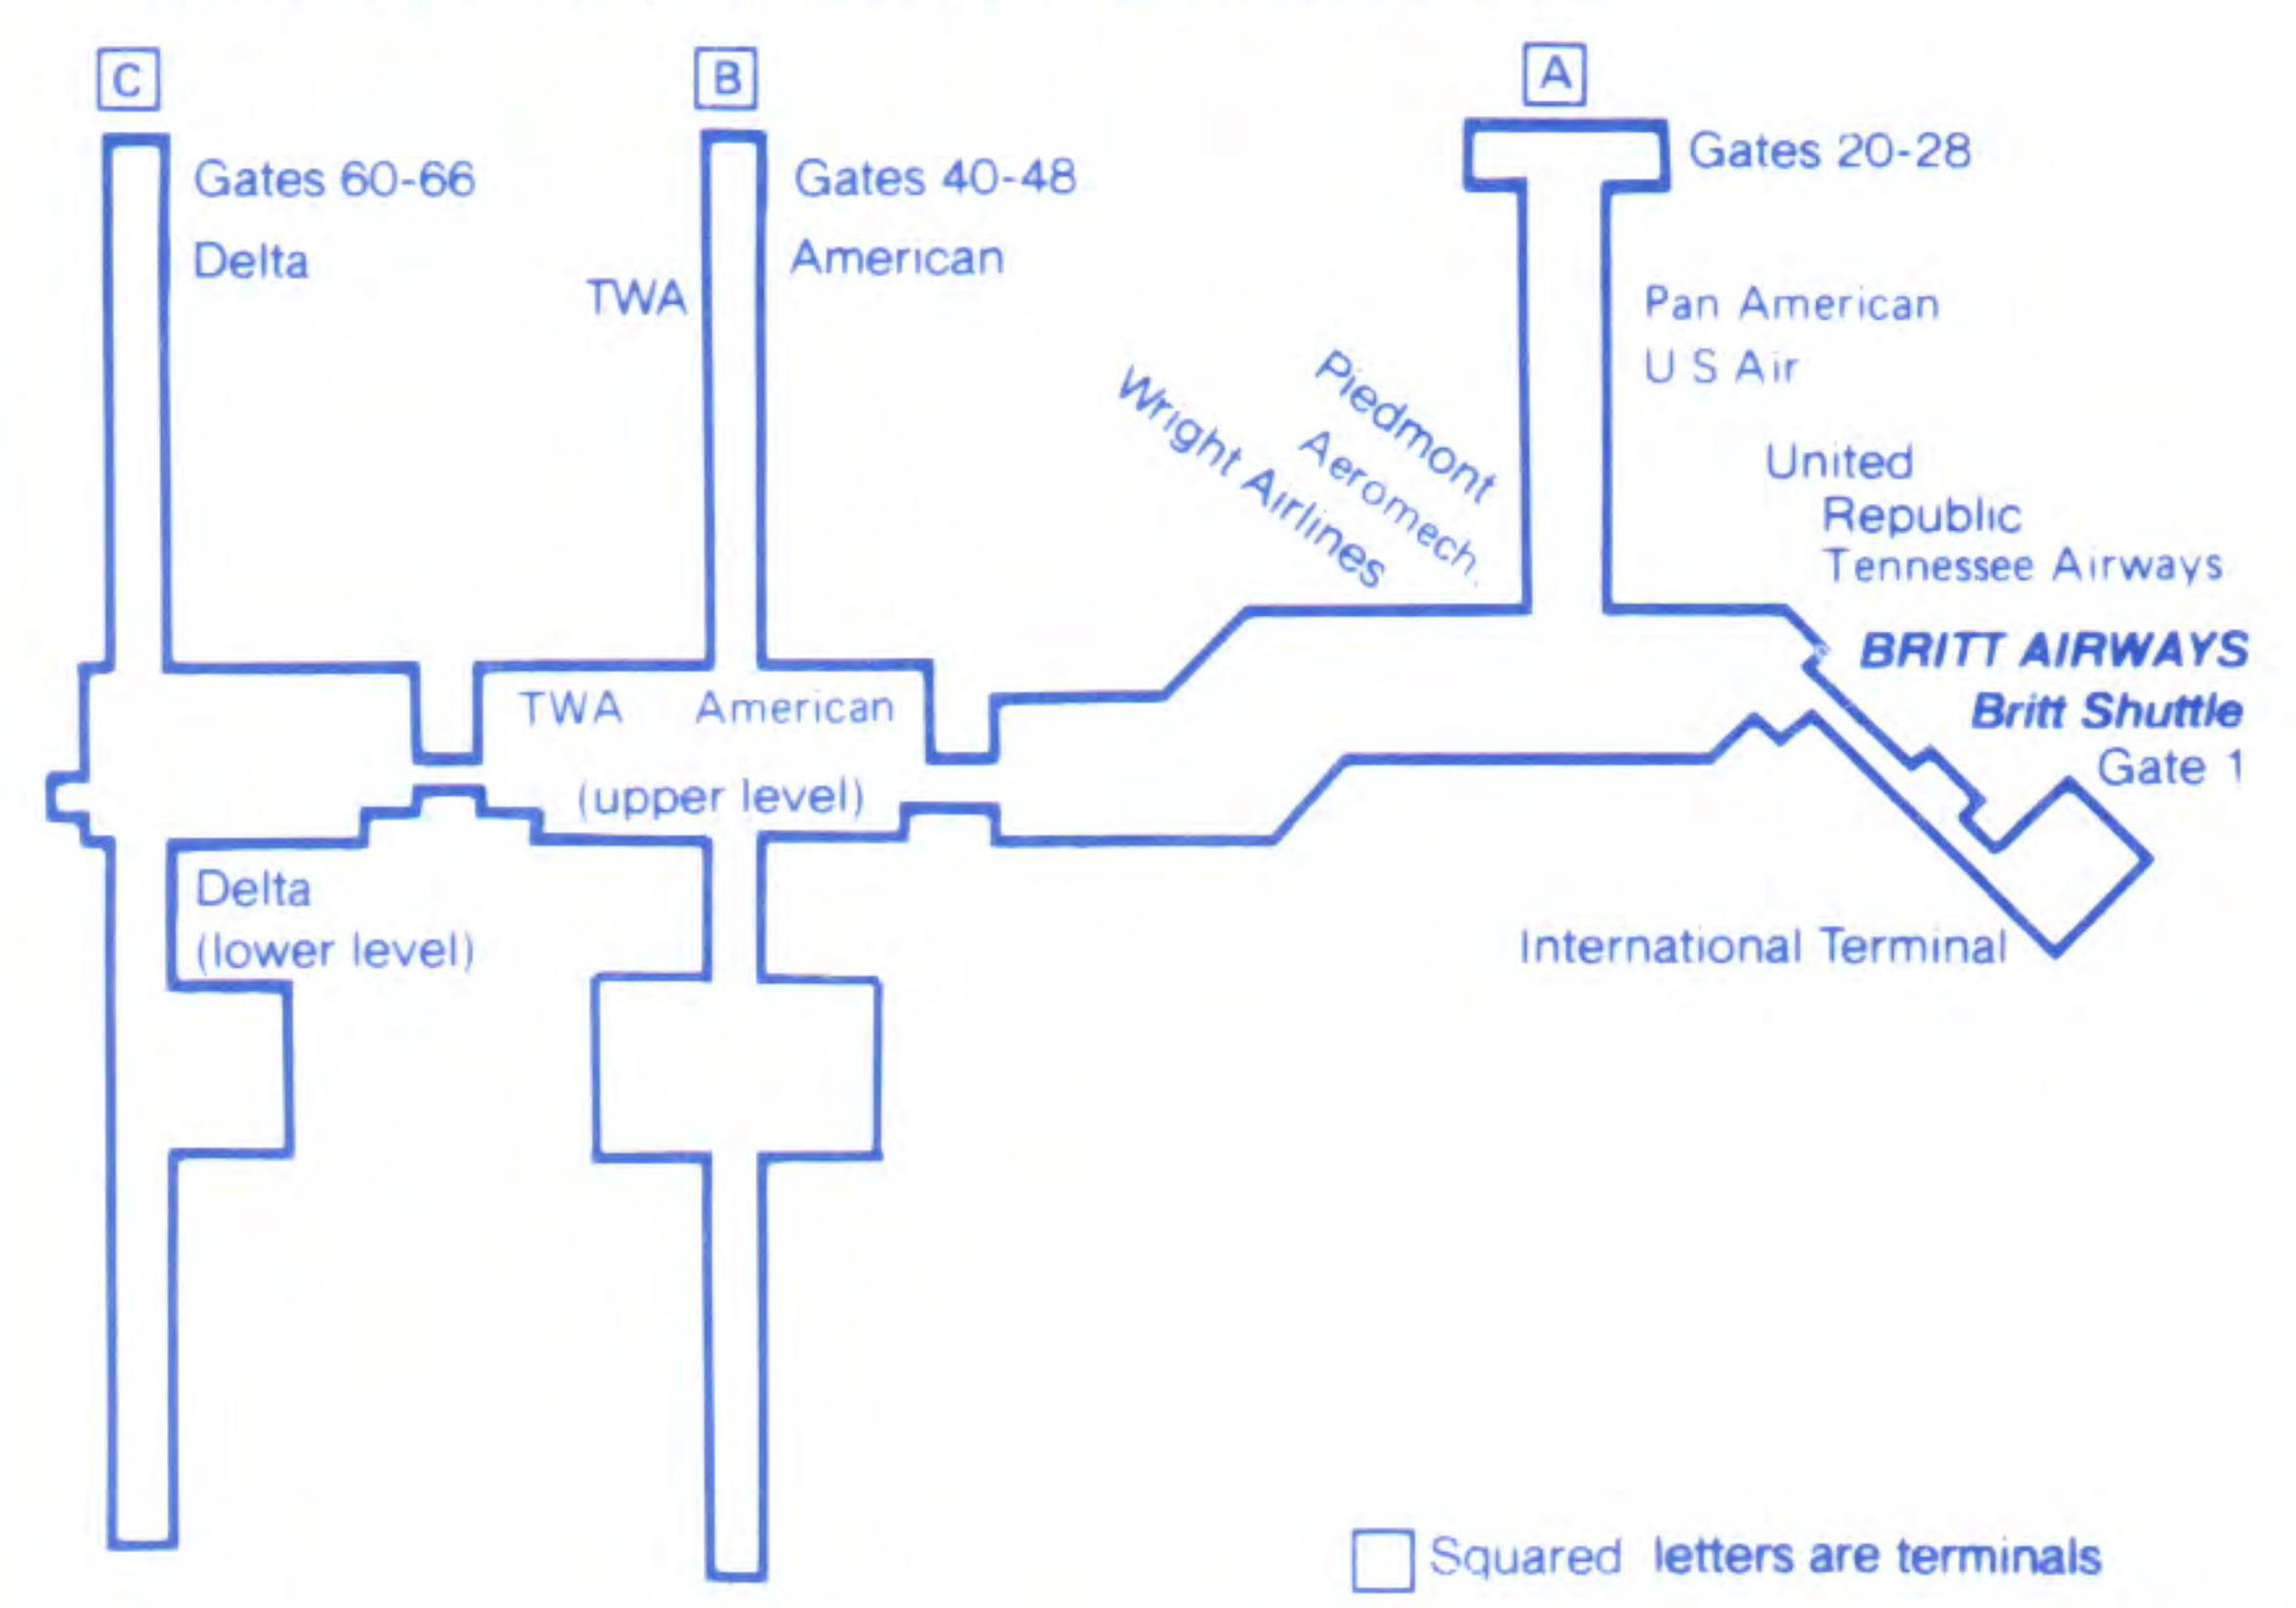

GREATER CINCINNATI INTERNATIONAL