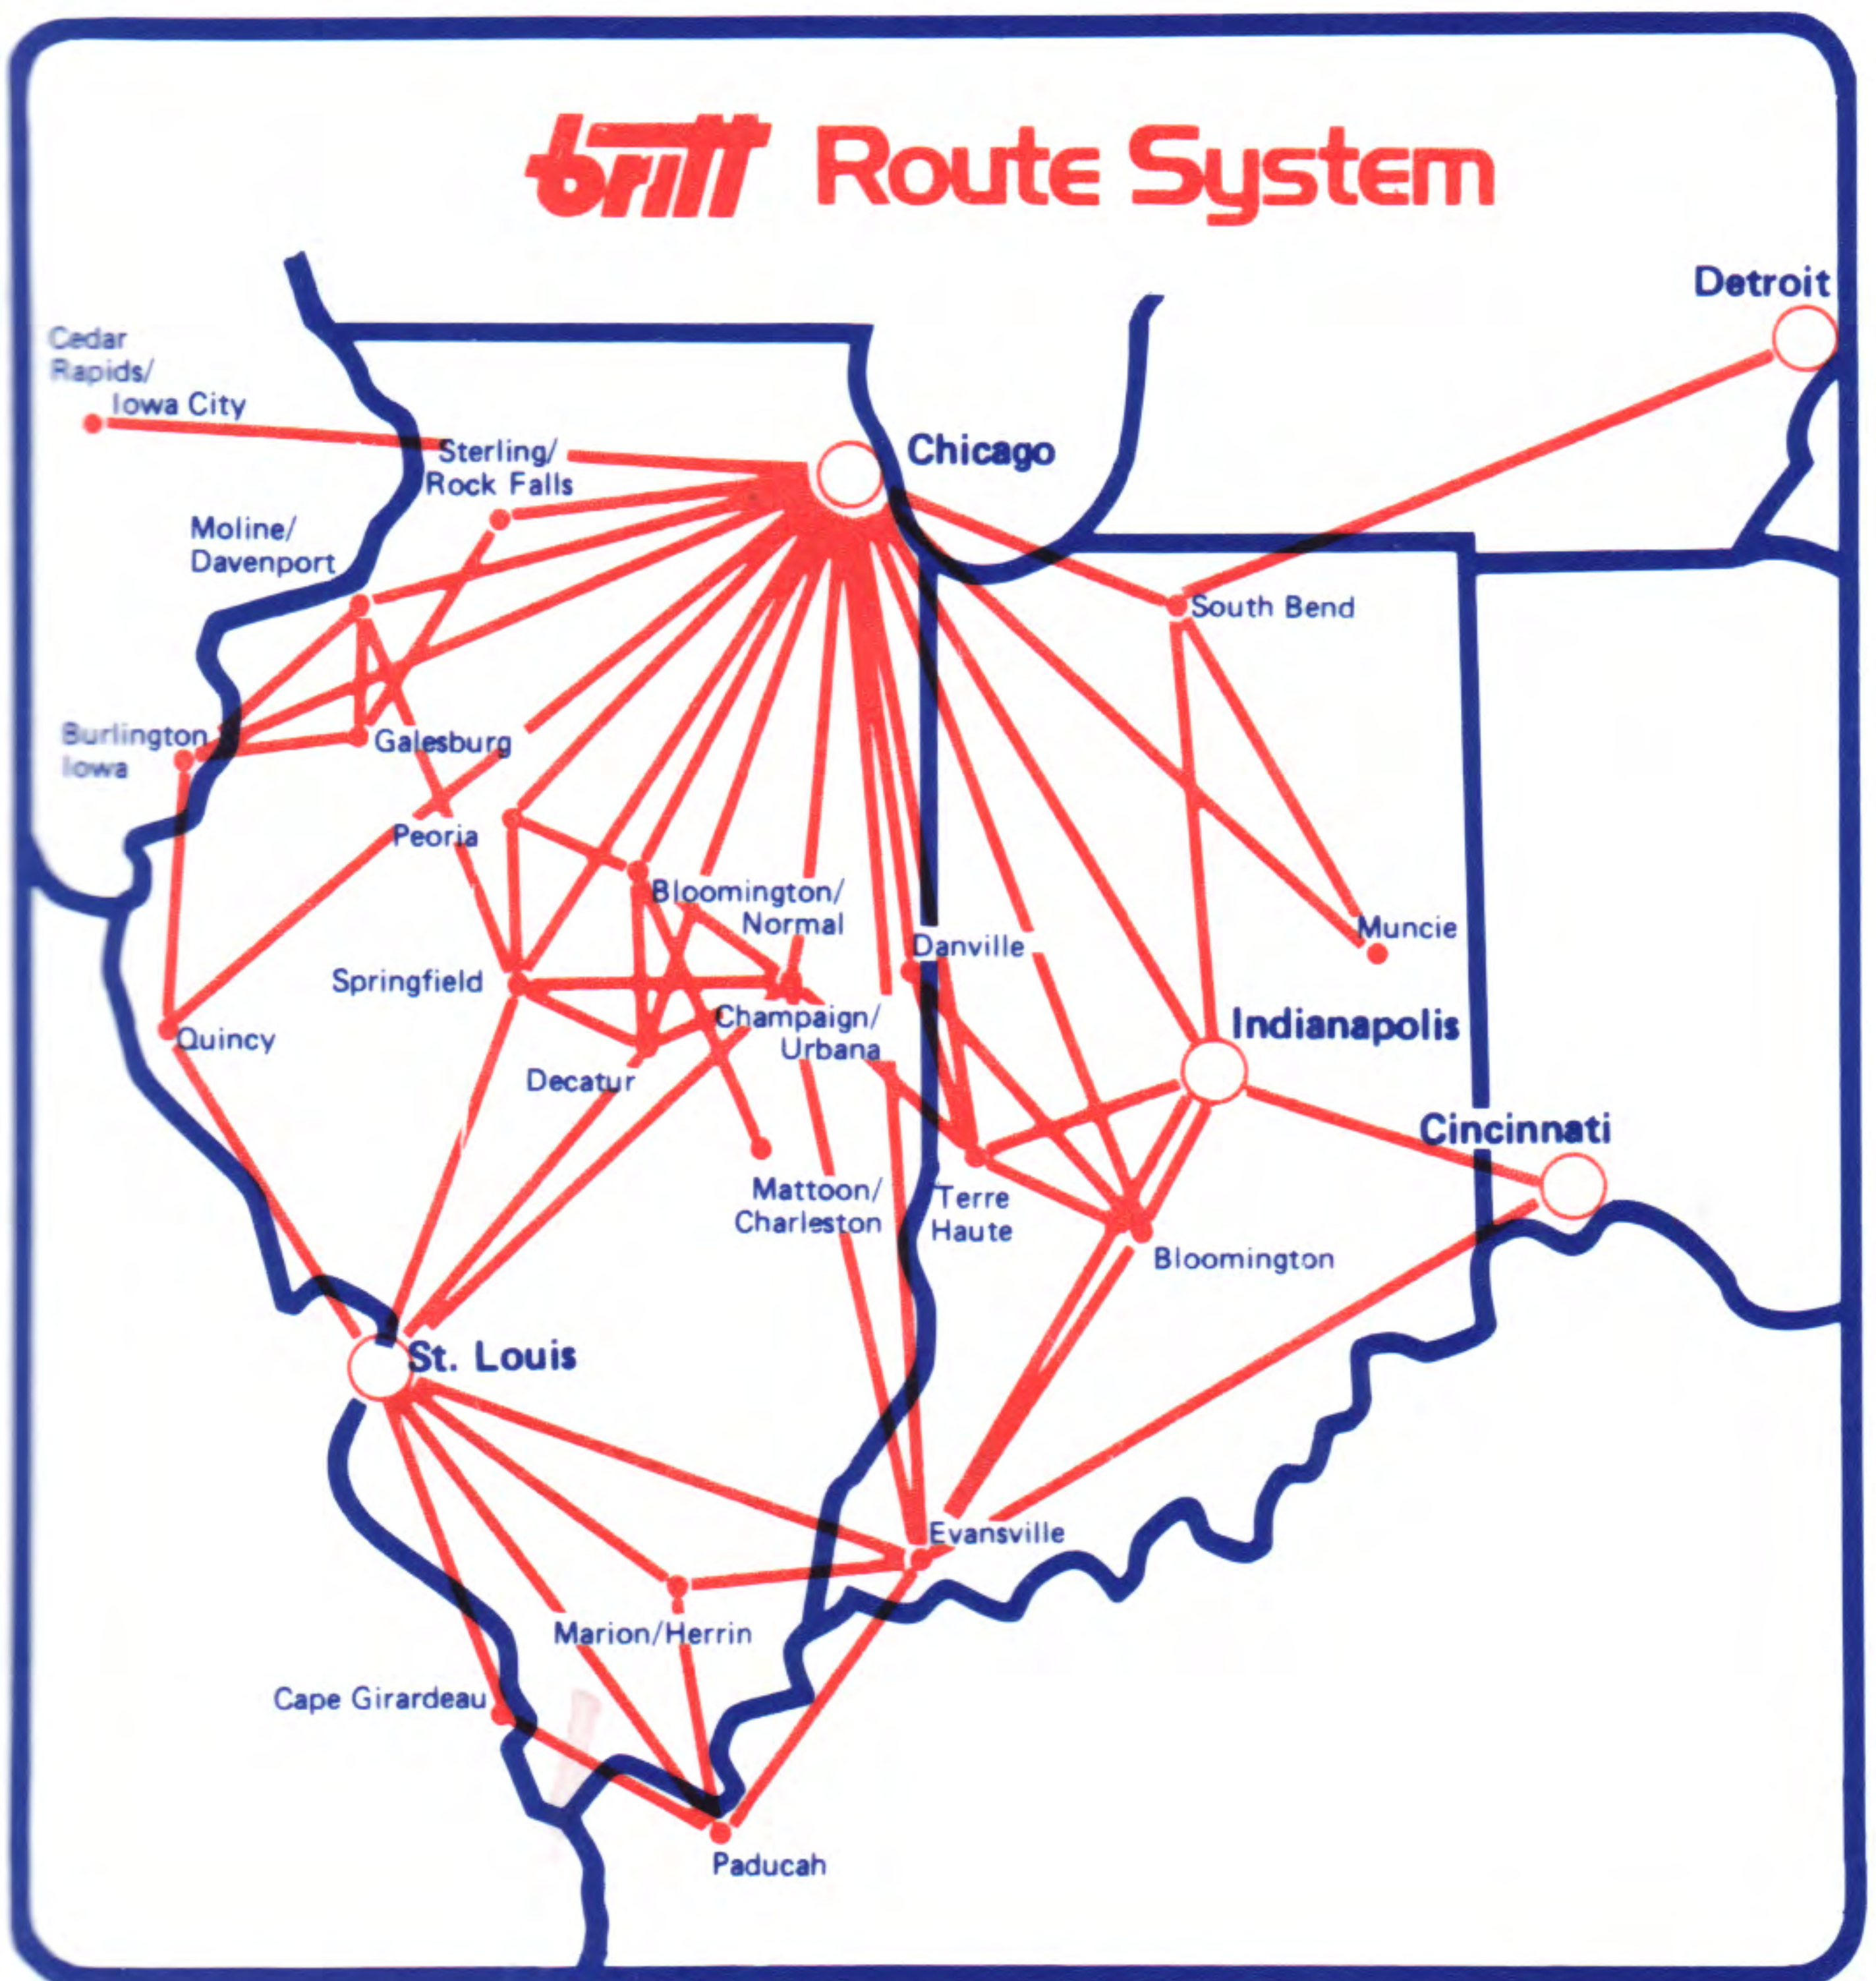

BRITT AIRWAYS

SYSTEM TIMETABLE

EFFECTIVE OCTOBER 30, 1983

NEW SERVICE

CEDAR RAPIDS/IOWA CITY TO CHICAGO

. . . AND . . .

MATTOON/CHARLESTON TO ST. LOUIS

Nationwide Wats Line 1-800-428-3276

MATTOON/CHARLESTON TO
ST. LOUIS, MO

MORE FAIRCHILD SERVICE

QUAD CITIES TO CHICAGO
PEORIA TO CHICAGO
SOUTH BEND TO CHICAGO
TERRE HAUTE TO CHICAGO

MORE FLIGHTS

SOUTH BEND TO DETROIT
PADUCAH TO ST. LOUIS
CAPE GIRARDEAU TO ST. LOUIS
MARION/HERRIN TO ST. LOUIS
BLOOMINGTON/NORMAL TO ST. LOUIS