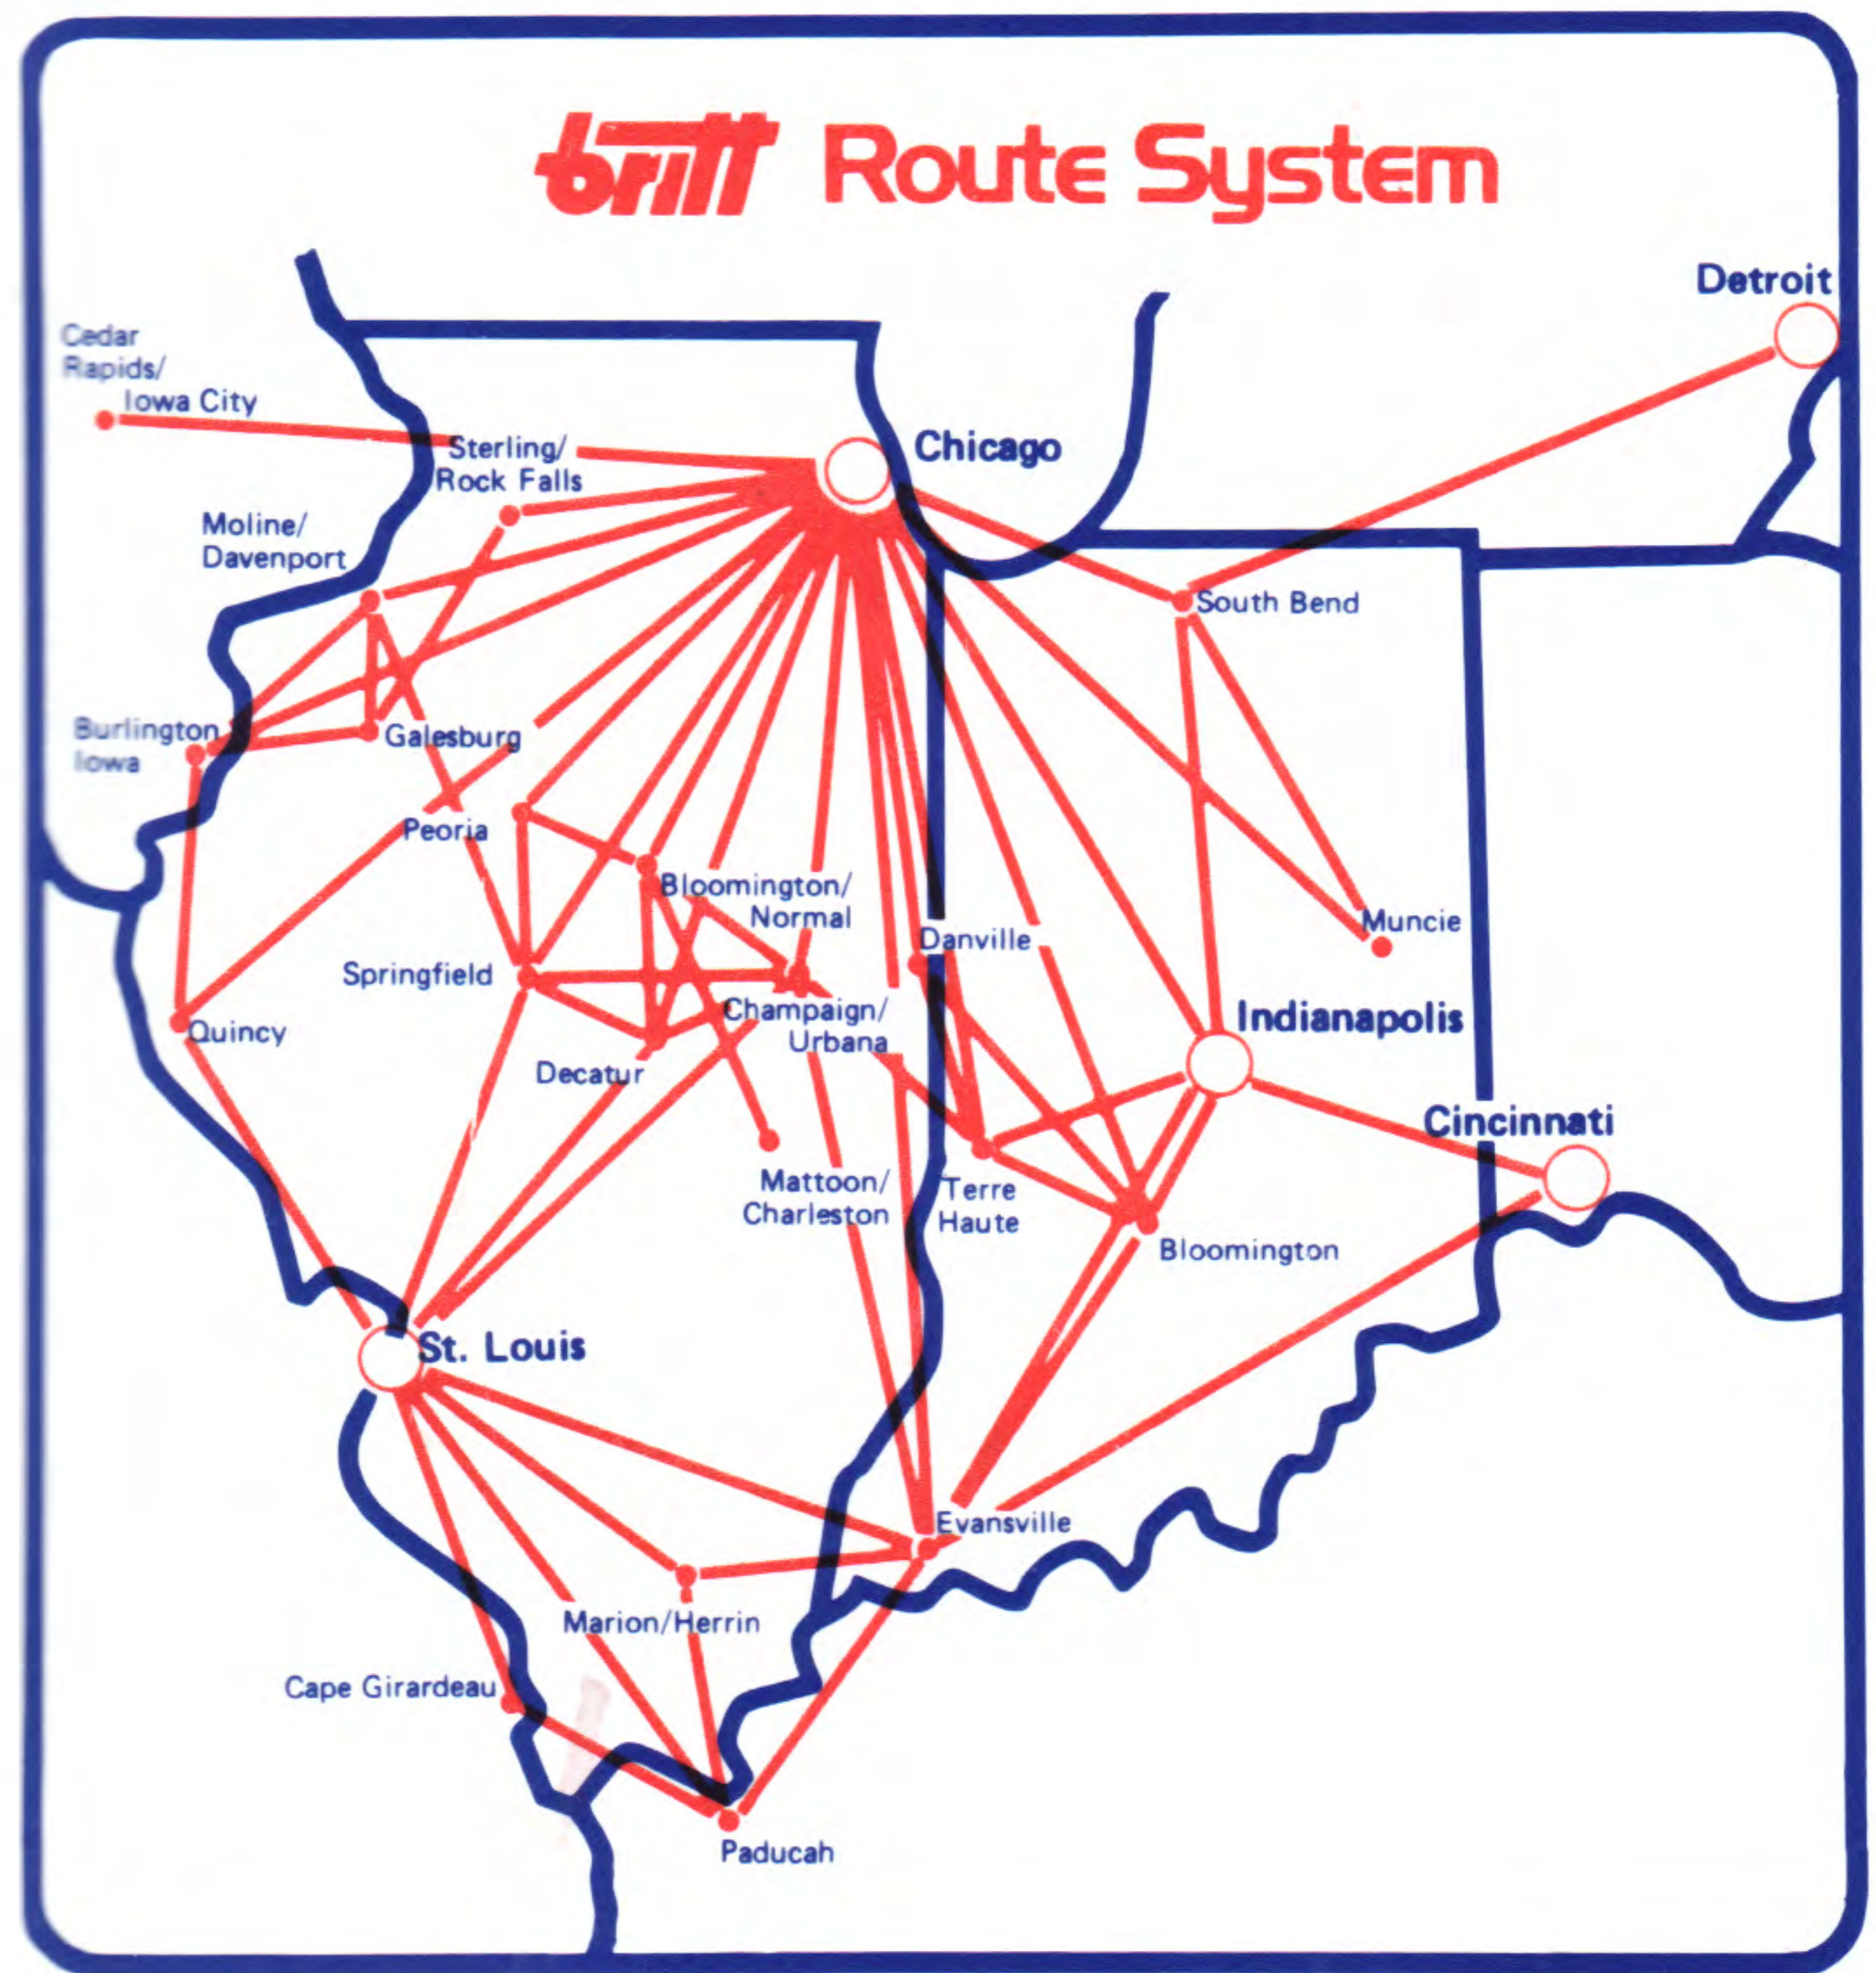

Illinois 1-800-322-9321

Ohio, Indiana, Kentucky,

Michigan, Iowa, Missouri

and Tennessee 1-800-447-8564

Britt airways

Britt

BRITT AIRWAYS

SYSTEM TIMETABLE

EFFECTIVE OCTOBER 30, 1983

NEW SERVICE

CEDAR RAPIDS/IOWA CITY TO CHICAGO

. . . AND . . .

MATTOON/CHARLESTON TO ST. LOUIS

Nationwide Wats Line 1-800-428-3276

NEW SERVICE

CEDAR RAPIDS/IOWA CITY TO
CHICAGO O'HARE

MATTOON/CHARLESTON TO
ST. LOUIS, MO

MORE FAIRCHILD SERVICE

QUAD CITIES TO CHICAGO
PEORIA TO CHICAGO
SOUTH BEND TO CHICAGO
TERRE HAUTE TO CHICAGO

MORE FLIGHTS

SOUTH BEND TO DETROIT
PADUCAH TO ST. LOUIS
CAPE GIRARDEAU TO ST. LOUIS
MARION/HERRIN TO ST. LOUIS
BLOOMINGTON/NORMAL TO ST. LOUIS