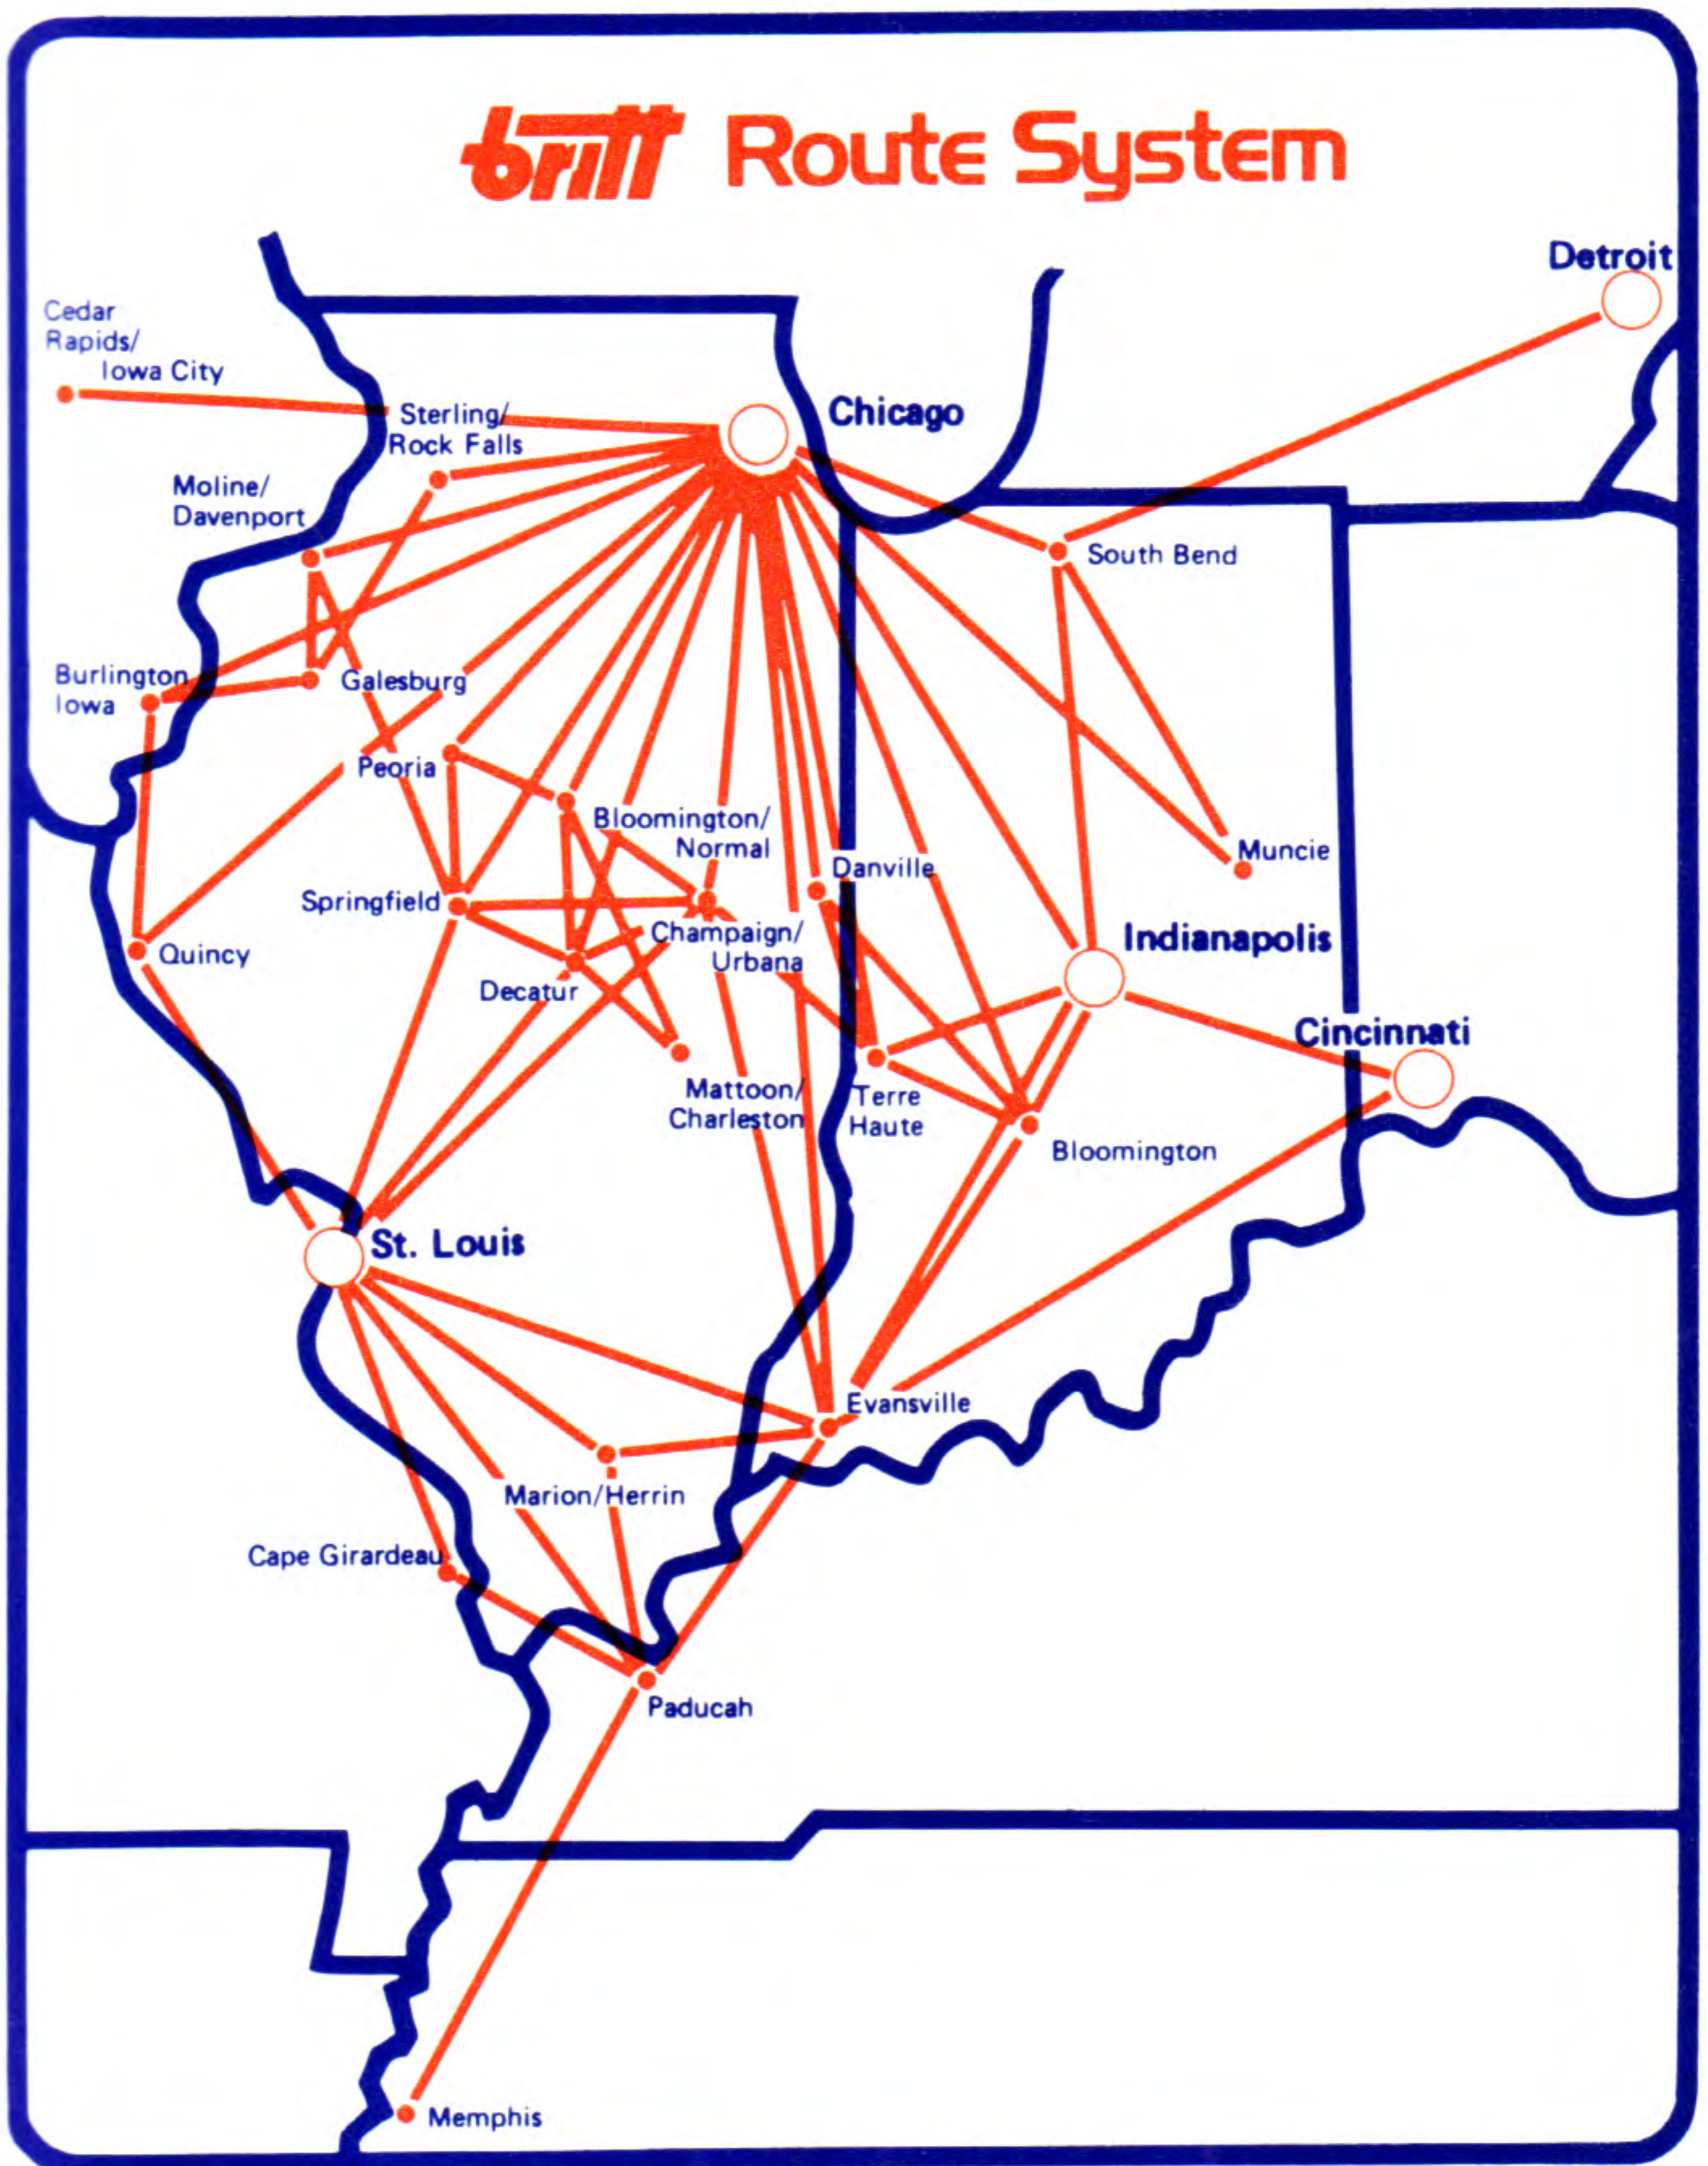

BRITT

BRITT AIRWAYS

SYSTEM TIMETABLE

EFFECTIVE FEBRUARY 1, 1984

NEW SERVICE . . . .

EVANSVILLE – PADUCAH TO MEMPHIS

Nationwide Wats Line 1-800-428-3276