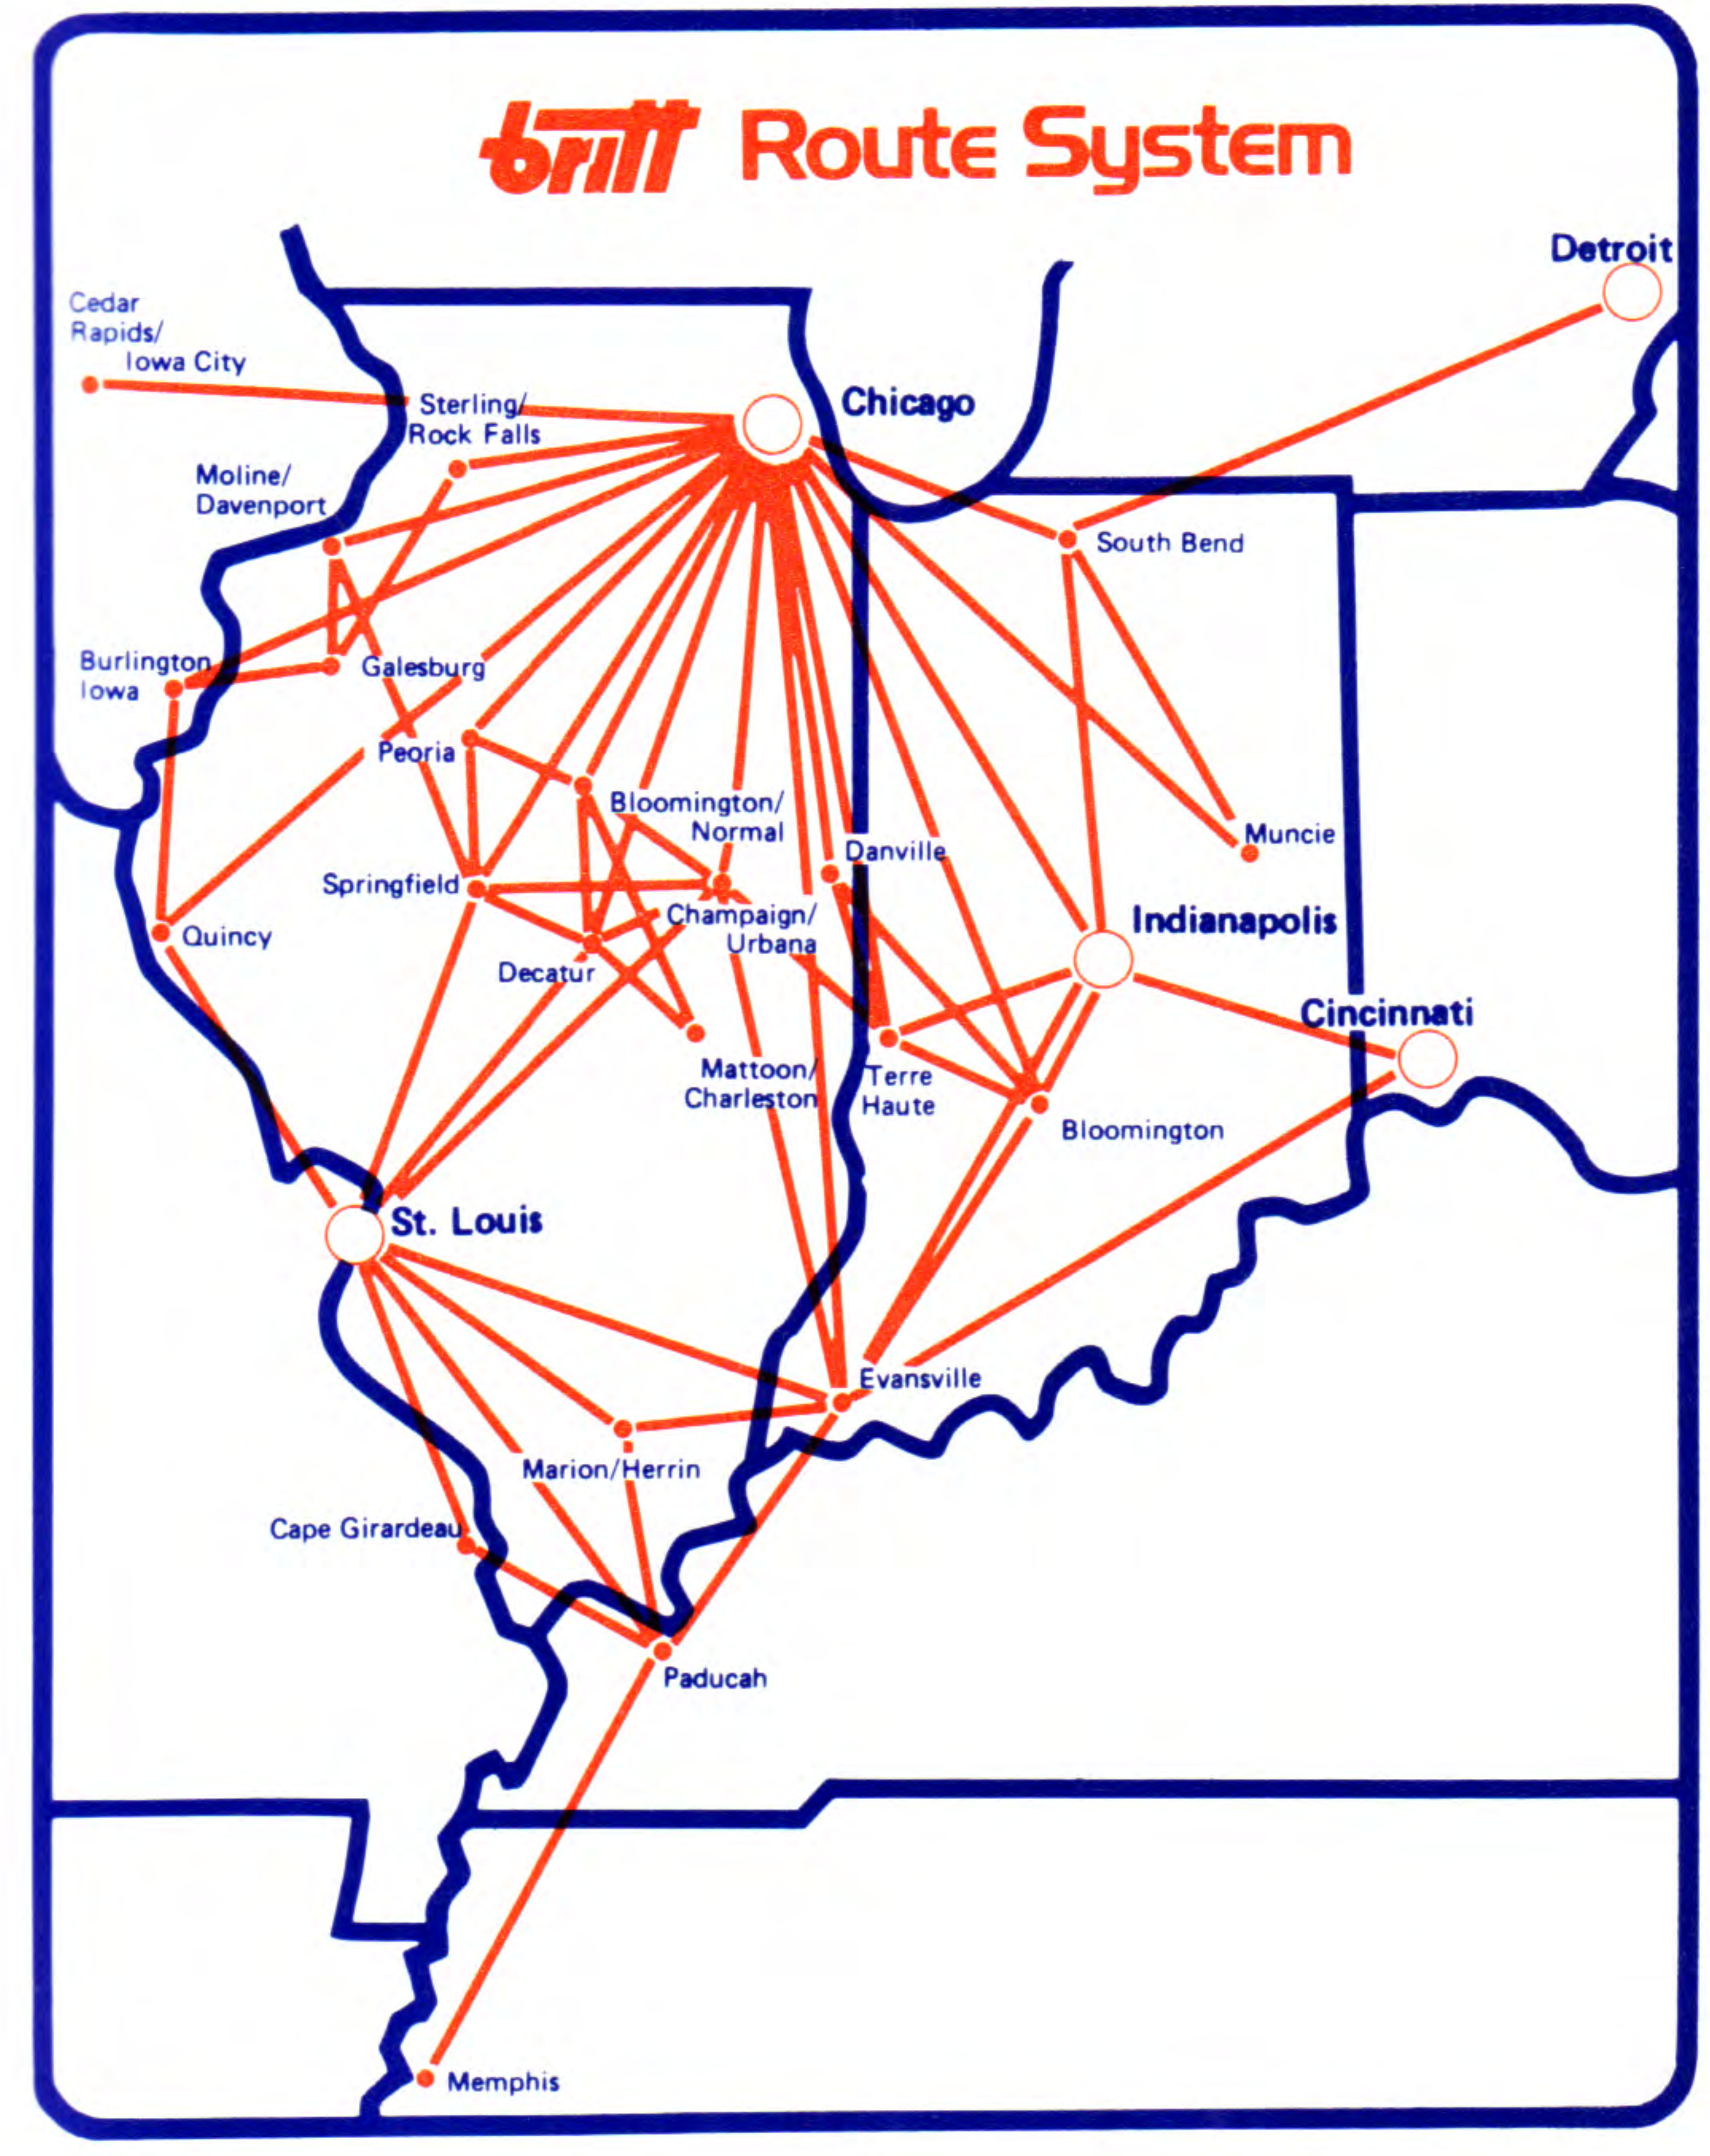

britt airways

britt

BRITT AIRWAYS

SYSTEM TIMETABLE

EFFECTIVE FEBRUARY 1, 1984

NEW SERVICE
 EVANSVILLE – PADUCAH TO MEMPHIS

Nationwide Wats Line 1-800-428-3276

GENERAL INFORMATION