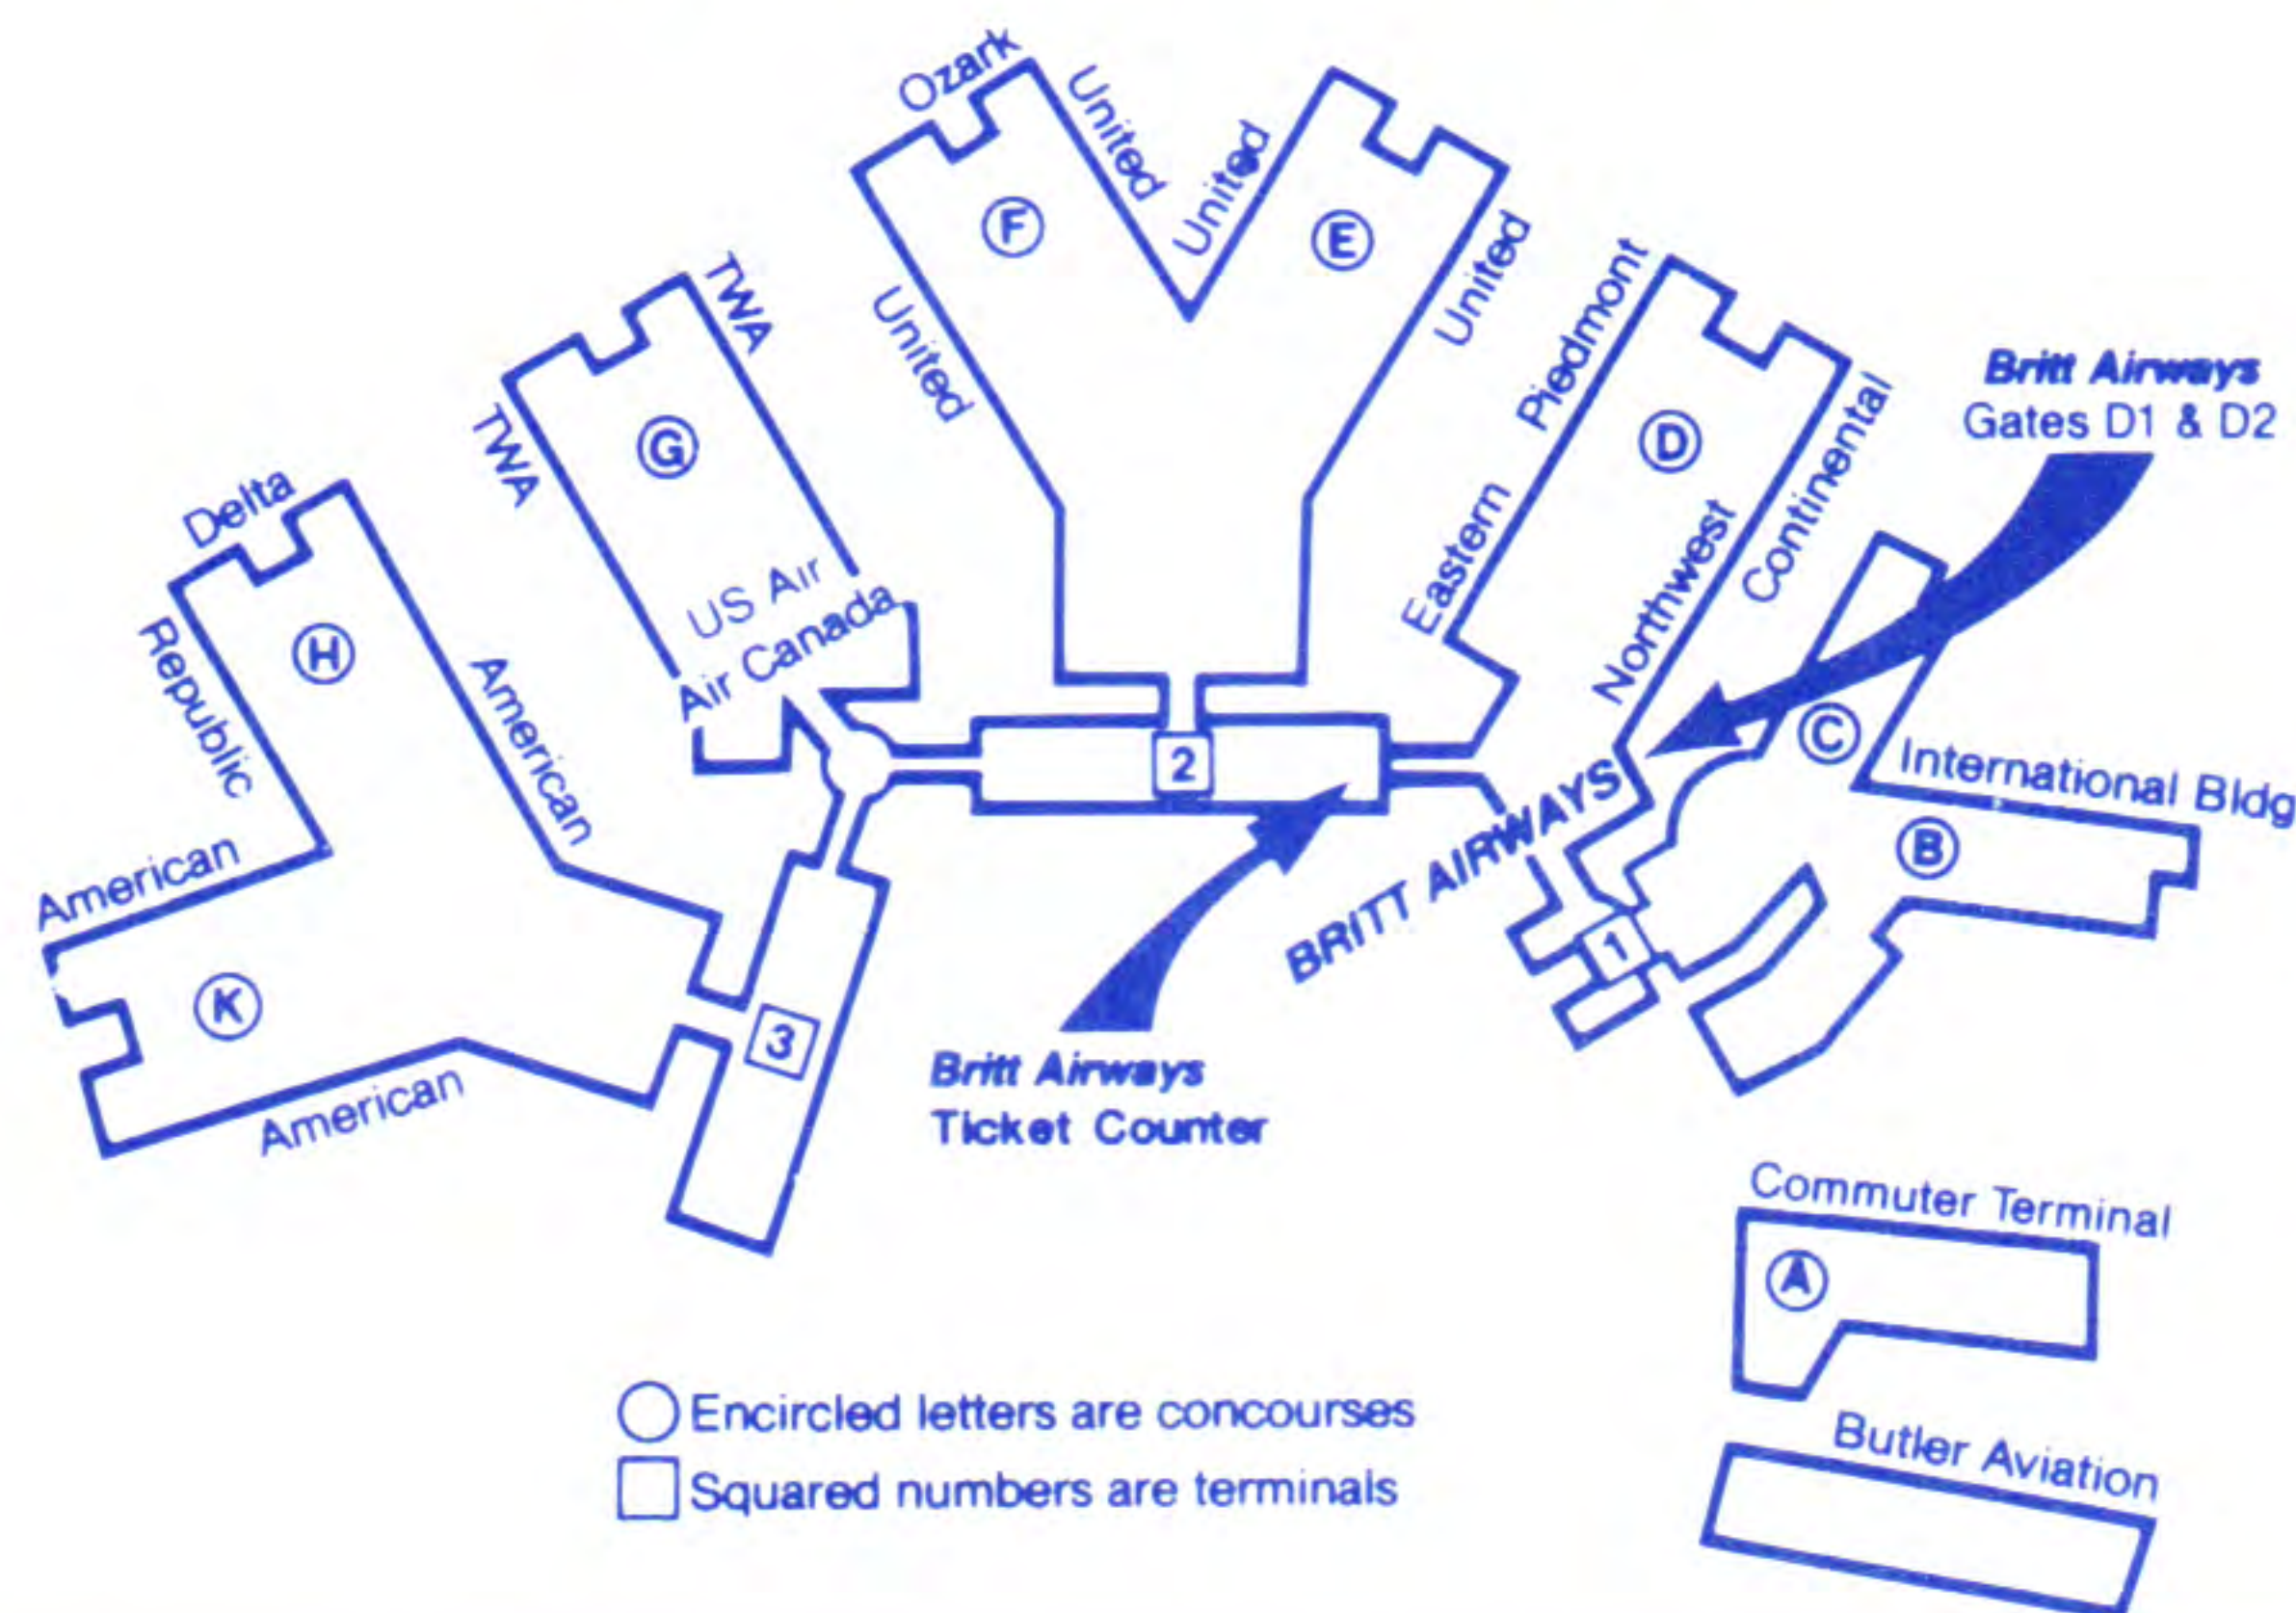

CHICAGO O'HARE INTERNATIONAL