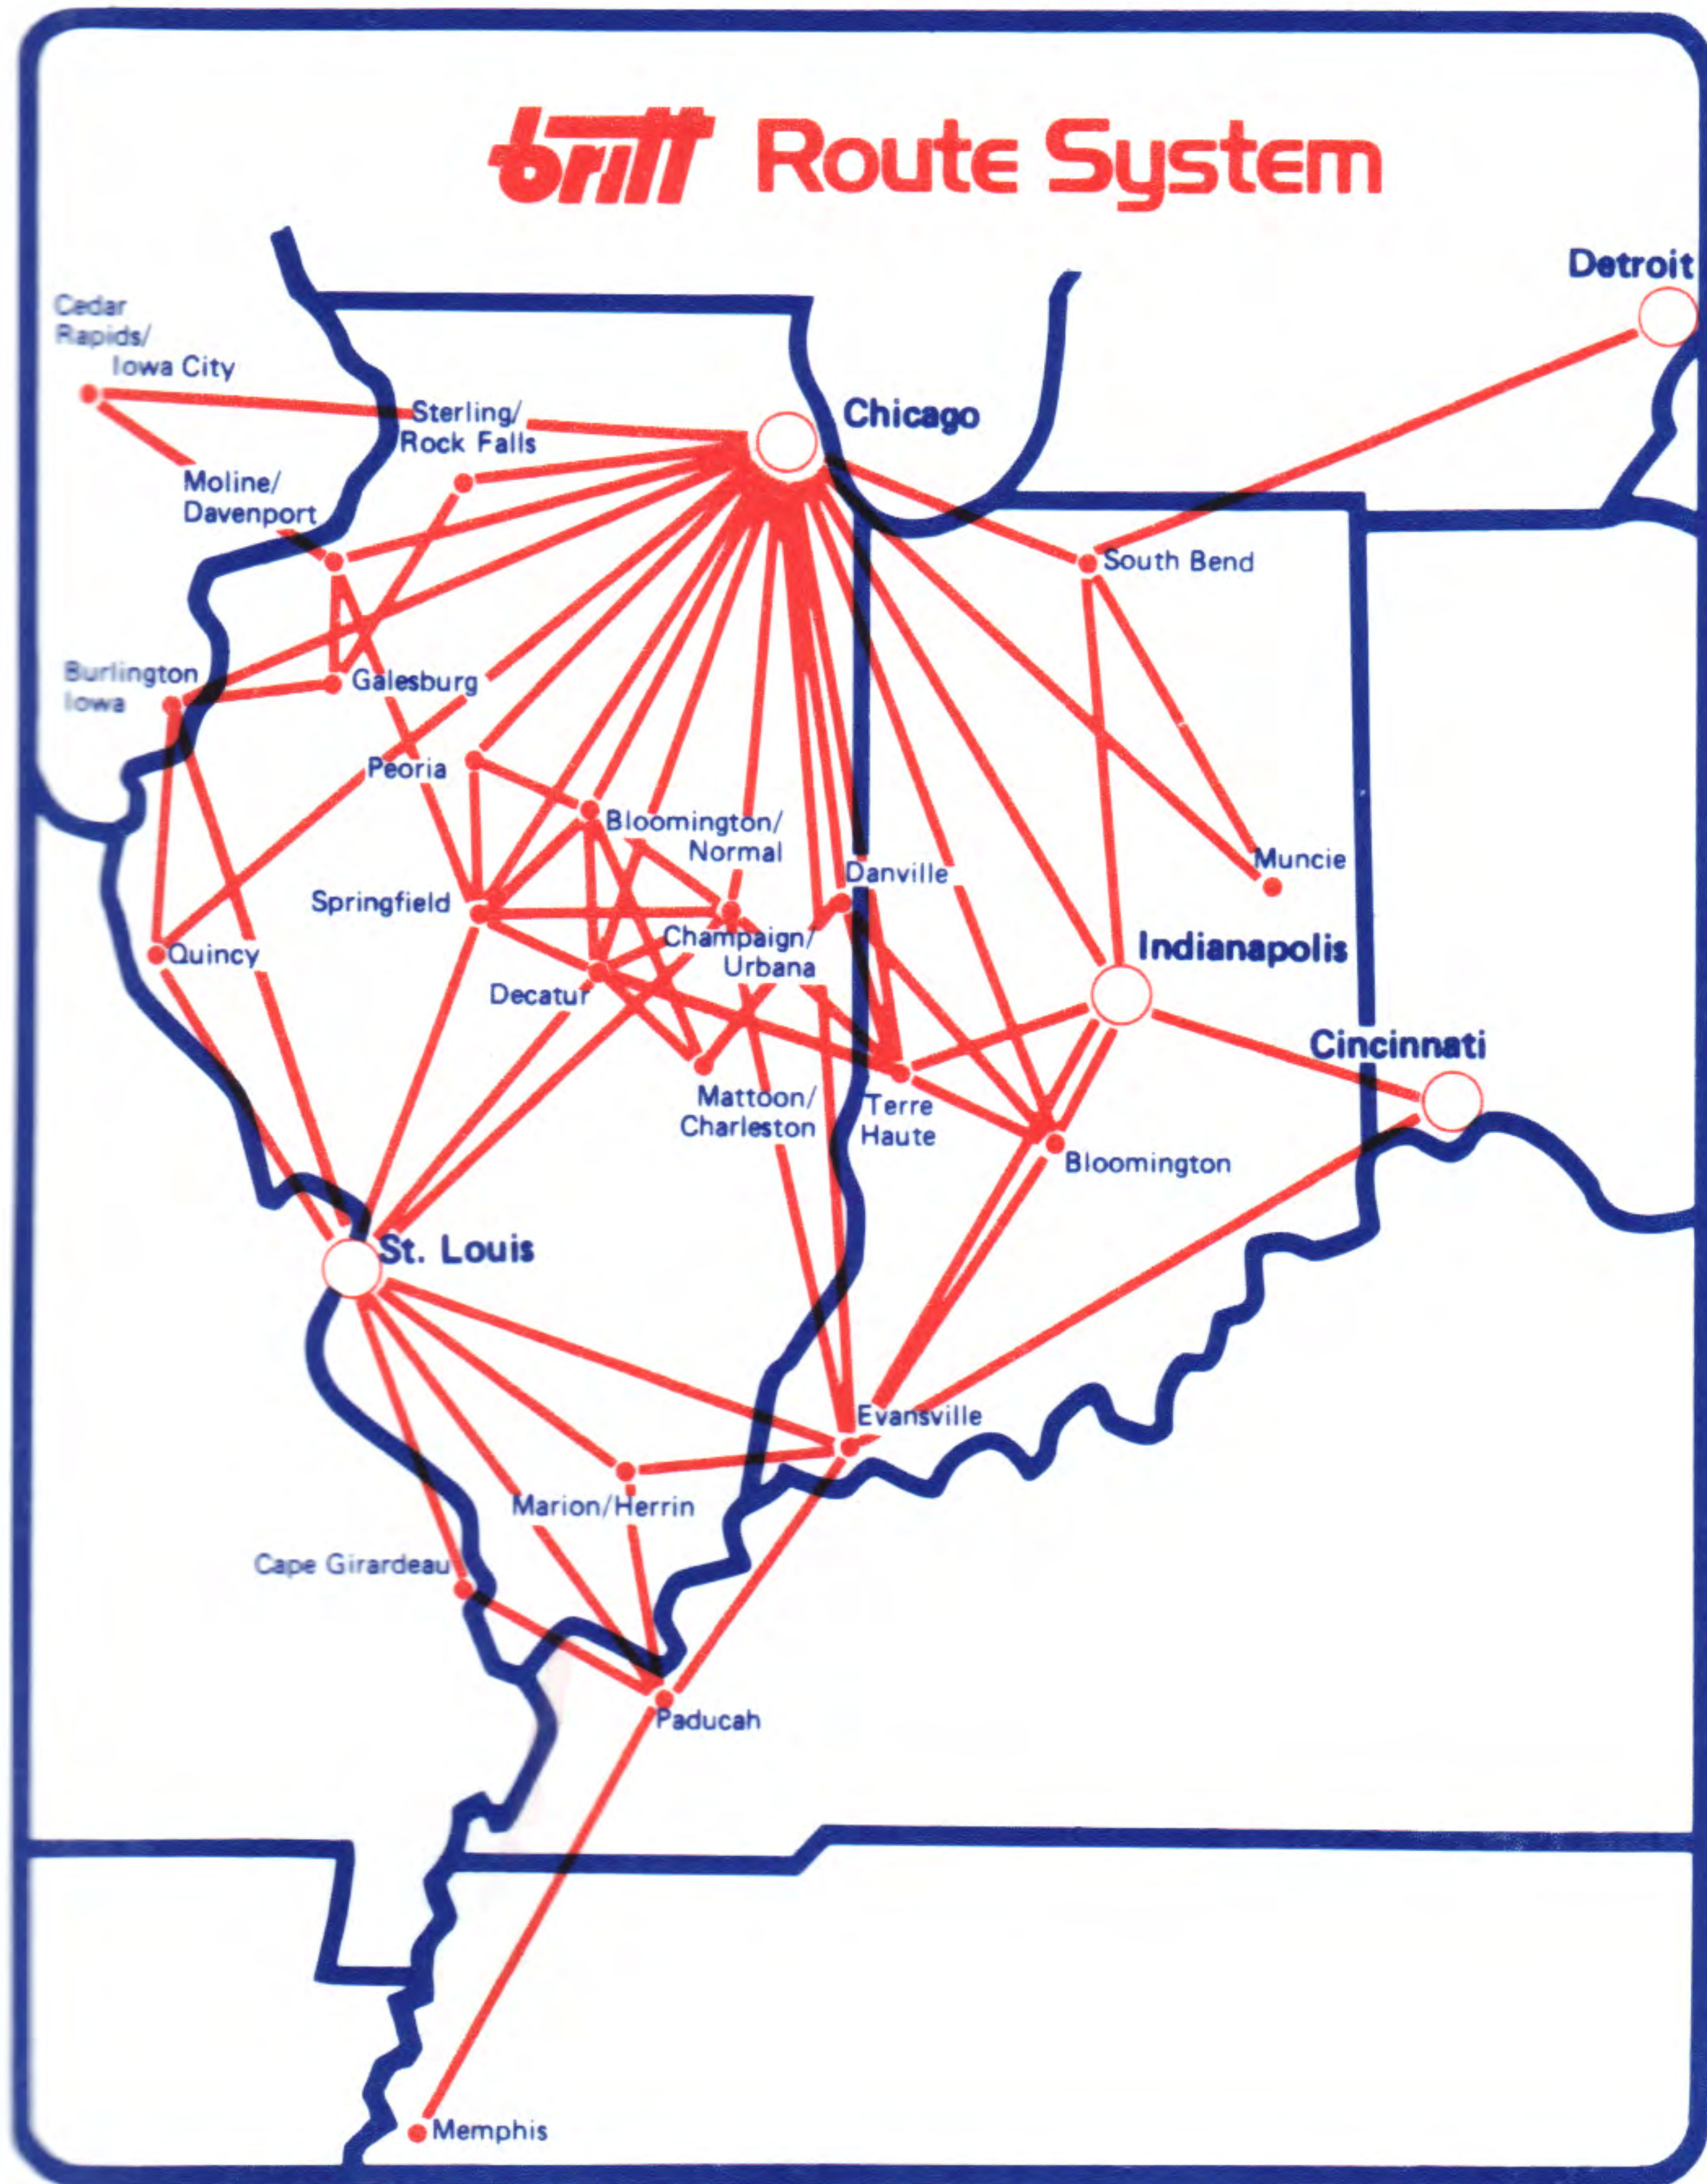

Britt Airways

Britt

BRITT AIRWAYS

SYSTEM TIMETABLE

EFFECTIVE MARCH 1, 1984

NEW SERVICE

EVANSVILLE – PADUCAH to MEMPHIS

TERRE HAUTE to ST. LOUIS

Nationwide Wats Line 1-800-428-3276

NEW SERVICE

EVANSVILLE, IN TO MEMPHIS, TN
PADUCAH, KY TO MEMPHIS, TN
TERRE HAUTE, IN TO ST. LOUIS, MO

MORE

FAIRCHILD SERVICE

EVANSVILLE, IN TO ST. LOUIS, MO

NEW

NONSTOP SERVICE

Frequent Flyers Count on

For Frequent Flyer Programs
when connecting with

ASK ABOUT DETAILS FOR FREE TRAVEL

CHICAGO GATE CHANGE

CHICAGO O'HARE INTERNATIONAL

Britt recently changed locations at Chicago's O'Hare Field. The Britt ticket counter is now located in Terminal 3 adjacent to Delta and the Britt departure lounge is located at Gate H11C. This is a temporary move until our permanent locations in the new Delta terminal and concourse are completed.
Thank you for your patience.