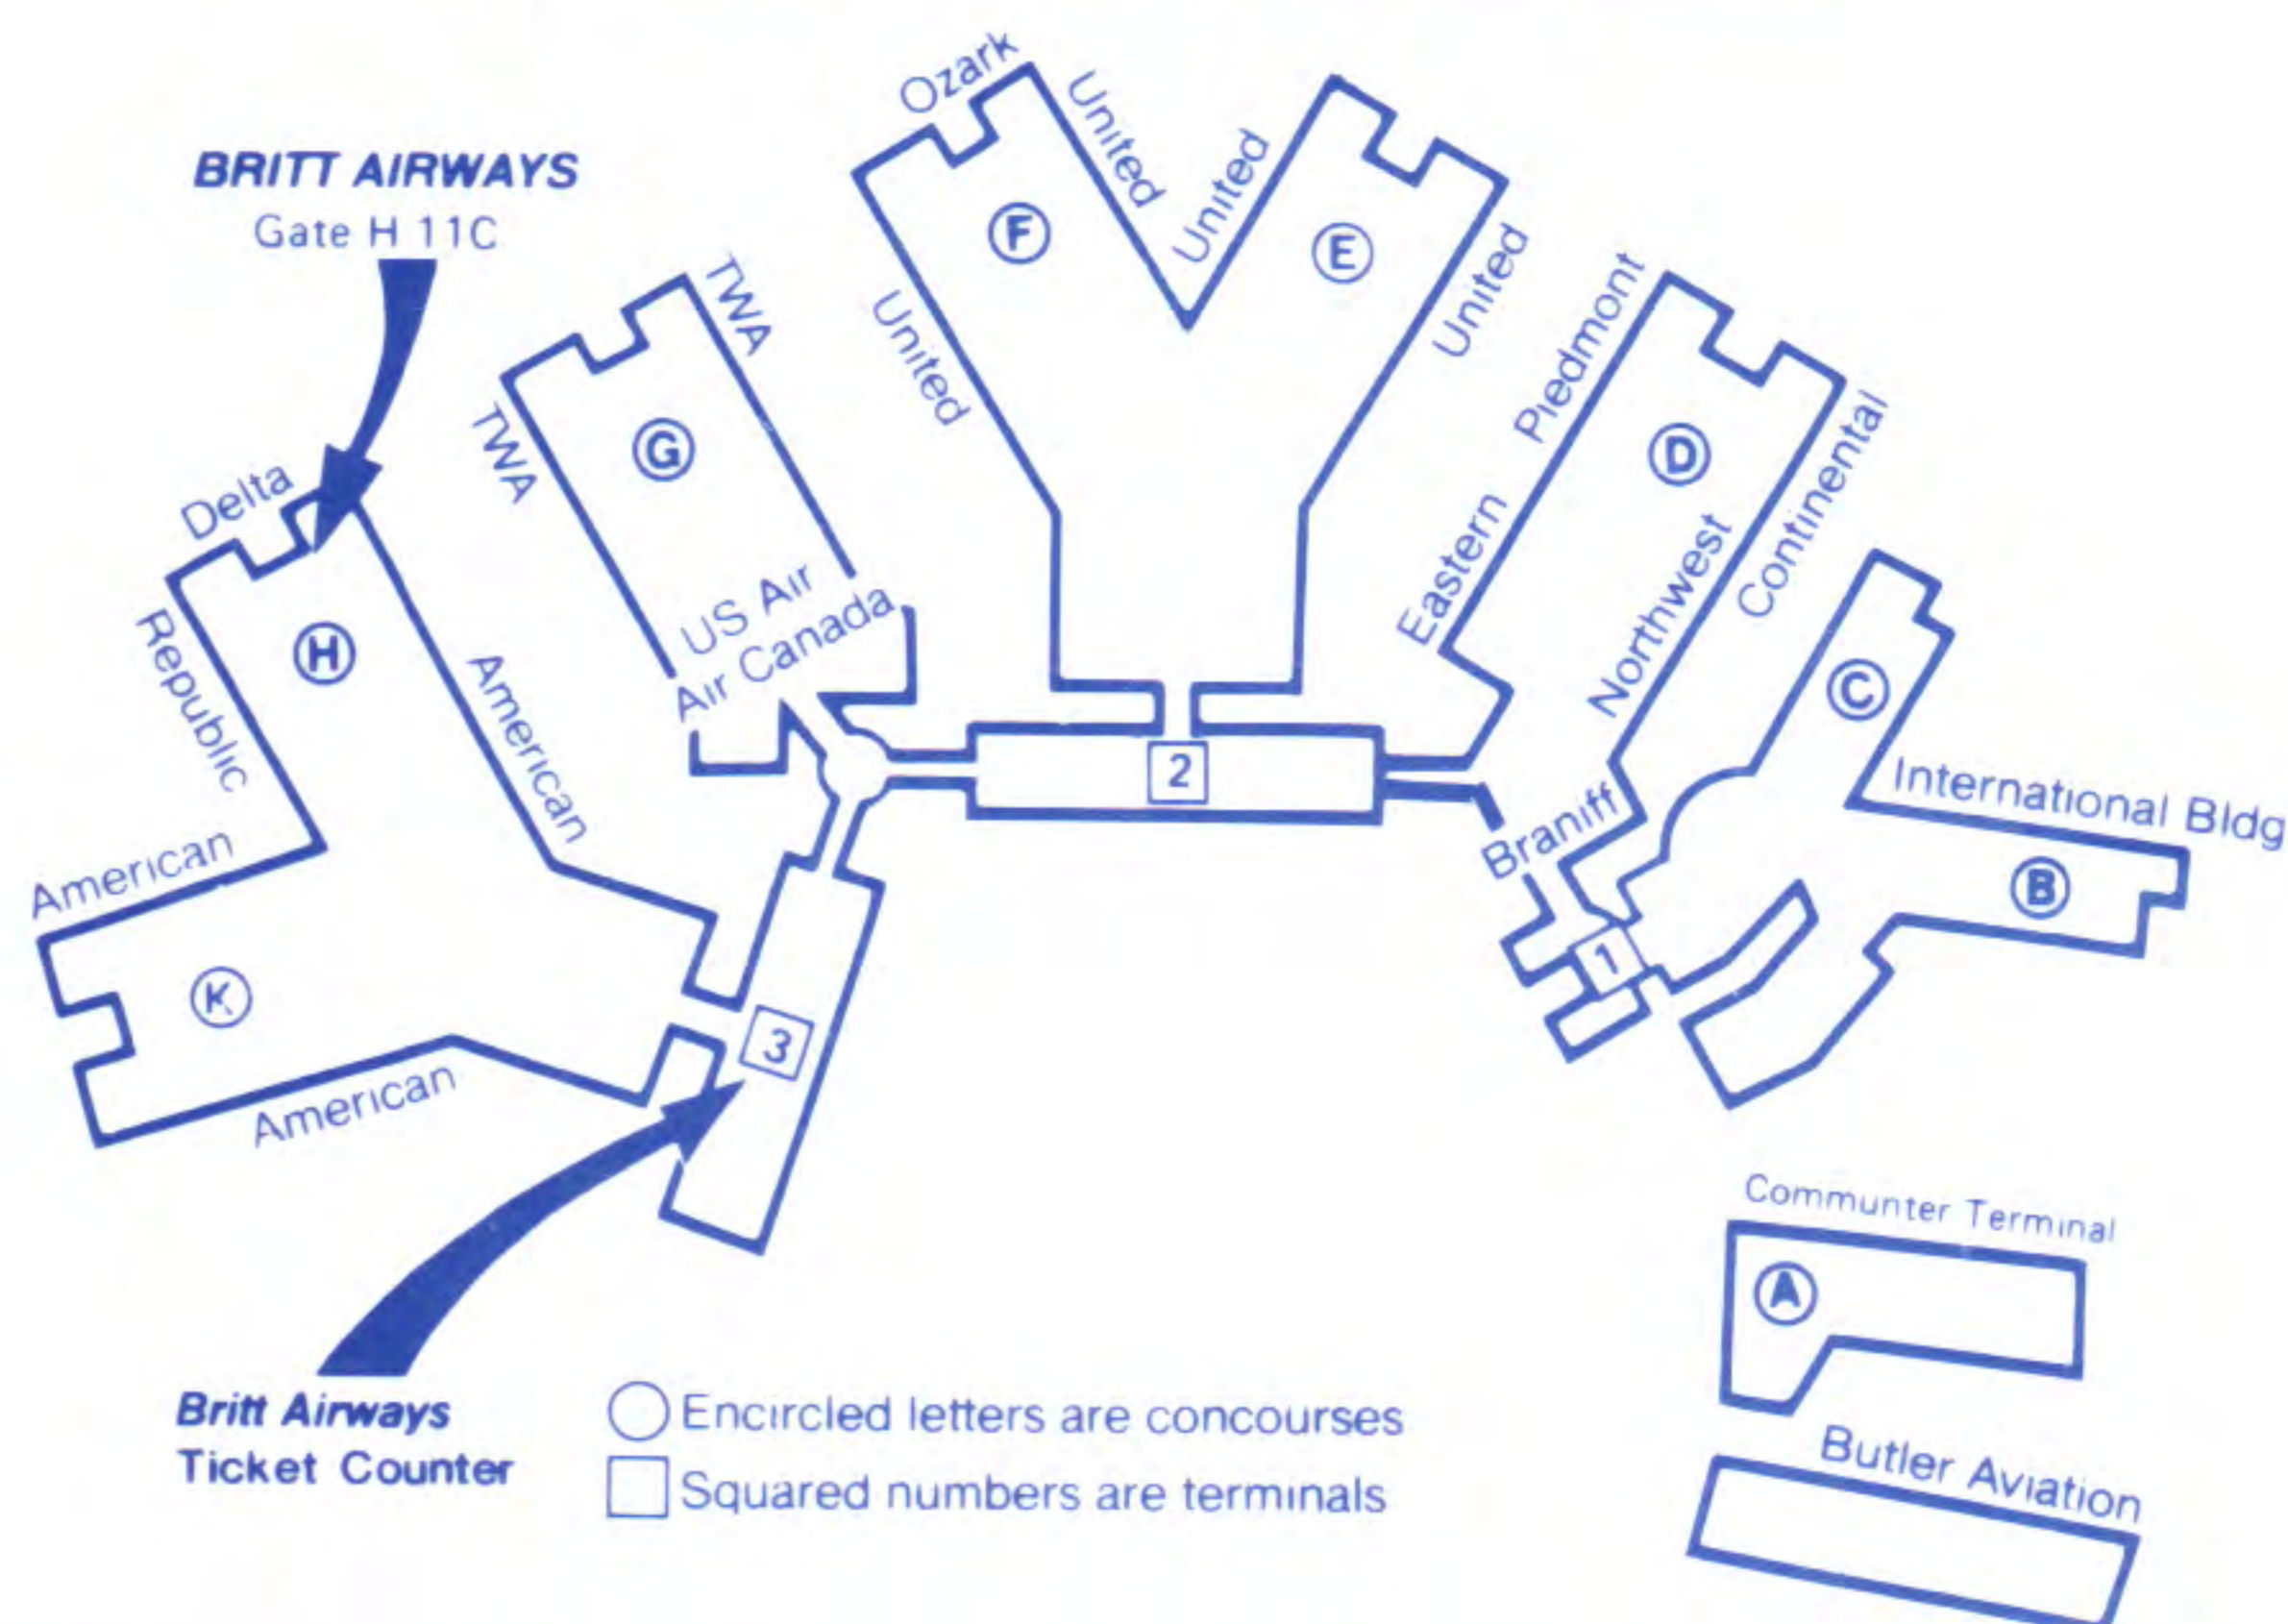

Depart Arrive Flight Frequency

FROM TERRE HAUTE, IN Cont'd.

To CHAMPAIGN/URBANA, IL

7:10am	6:40am	RU 708	Ex Sa/Su
11:00am	10:30am	RU 716	Ex Sa
2:40pm	2:10pm	RU 718	Ex Sa

To CHICAGO, IL O'HARE AIRPORT

7:10am	7:40am	RU 708	Ex Sa/Su
10:30am	10:30am	RU 124	Sa Only
11:00am	11:30am	RU 716	Ex Sa
1:30pm	1:30pm	RU 126	Sa Only
2:40pm	3:10pm	RU 718	Ex Sa
4:00pm	4:00pm	RU 134	Ex Sa
4:30pm	4:30pm	RU 128	Sa Only
6:40pm	7:00pm	RU 348	Ex Sa

To DANVILLE, IL

6:40pm	6:00pm	RU 348	Ex Sa

To DECATUR, IL

6:50pm	6:20pm	RU 136	Ex Sa

To INDIANAPOLIS, IN

7:45am	8:30am	RU 100	Ex Sa/Su
9:35am	10:20am	RU 384	Sa Only
10:25am	10:50am	RU 383	Ex Sa/Su
11:25am	11:50am	RU 106	Su Only
2:15pm	3:00pm	RU 386	Daily
4:10pm	4:50pm	RU 387	Daily

To ST. LOUIS, MO

6:50pm	7:10pm	RU 136	Ex Sa

BRITT BUNDLE™
TO GET YOUR SMALL PACKAGE
THERE IN A BIG HURRY

CALL BRITT AIR FREIGHT OR A
BRITT TICKET AGENT FOR
DETAILS

CHICAGO O'HARE INTERNATIONAL