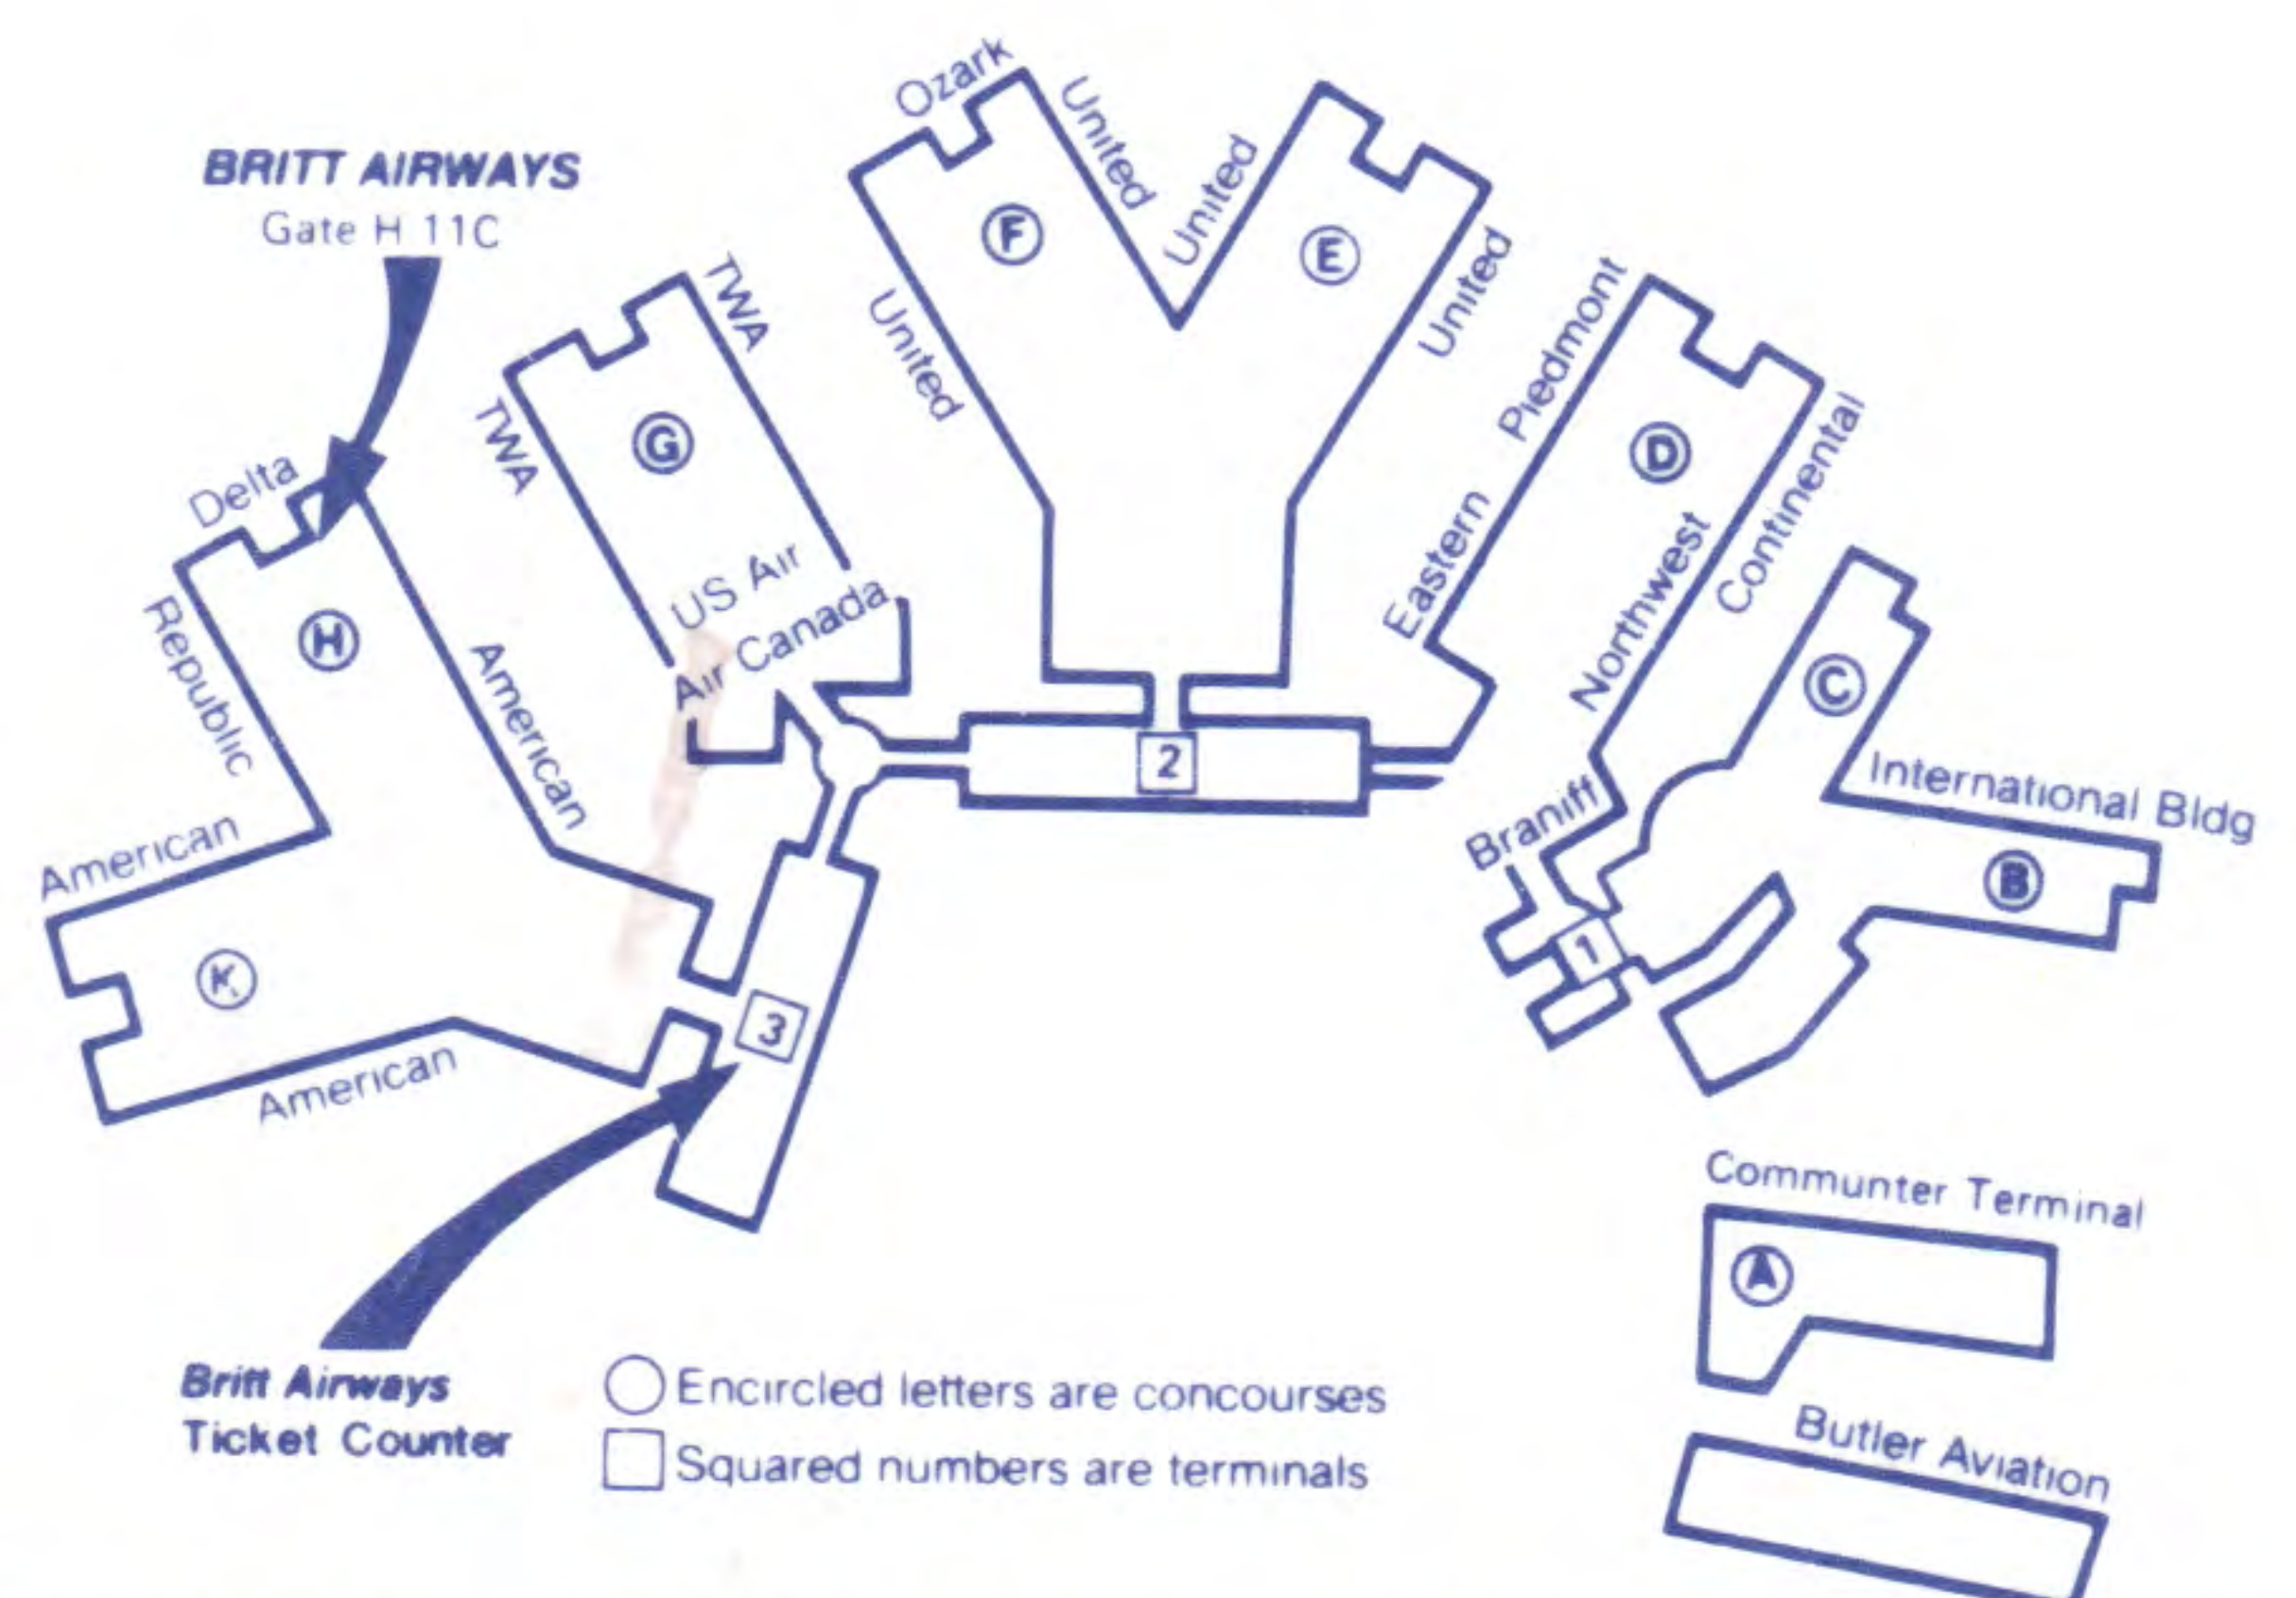

Frequent Flyers Count on

For Frequent Flyer Programs
when connecting with

ASK ABOUT DETAILS FOR FREE TRAVEL

CHICAGO GATE CHANGE

CHICAGO O'HARE INTERNATIONAL

Britt recently changed locations at Chicago's O'Hare Field. The Britt ticket counter is now located in Terminal 3 adjacent to Delta and the Britt departure lounge is located at Gate H11C. This is a temporary move until our permanent locations in the new Delta terminal and concourse are completed.
Thank you for your patience.