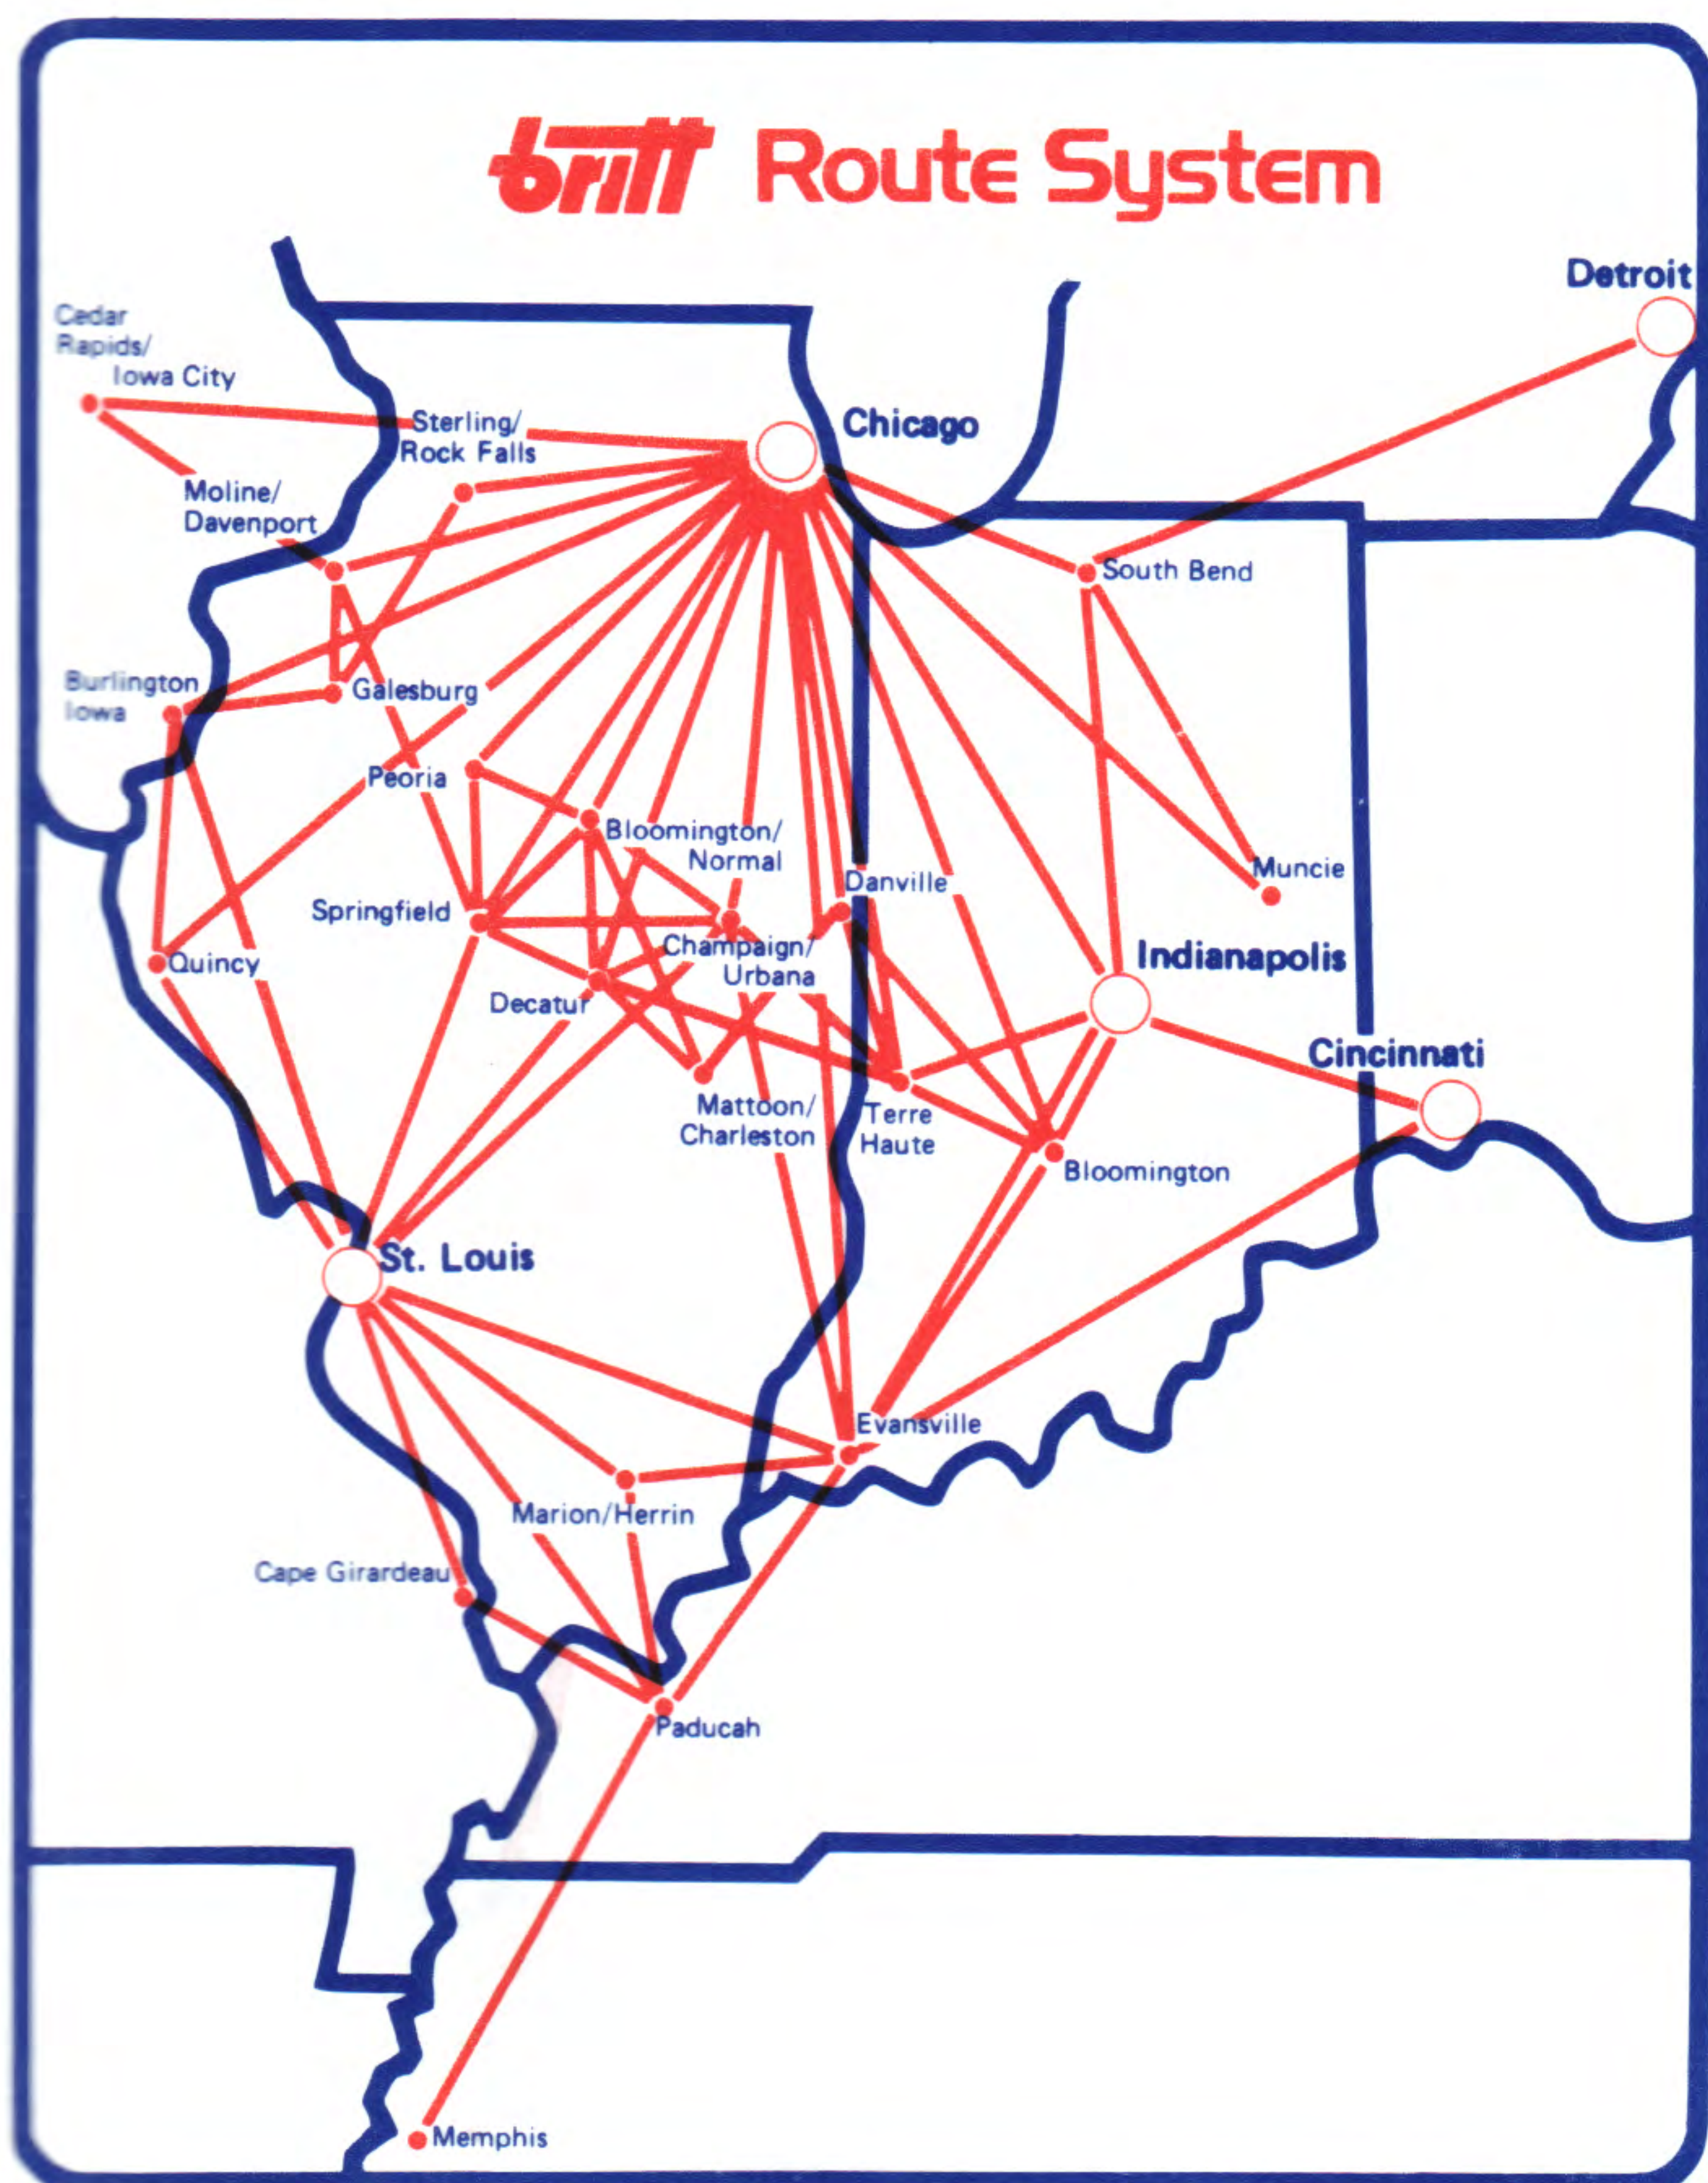

BRITT

BRITT AIRWAYS

SYSTEM TIMETABLE

EFFECTIVE MARCH 1, 1984

NEW SERVICE

EVANSVILLE – PADUCAH to MEMPHIS

TERRE HAUTE to ST. LOUIS

Nationwide Wats Line 1-800-428-3276

Britt Airways

Britt

BRITT AIRWAYS

SYSTEM TIMETABLE

EFFECTIVE MARCH 1, 1984

NEW SERVICE

EVANSVILLE – PADUCAH to MEMPHIS

TERRE HAUTE to ST. LOUIS

Nationwide Wats Line 1-800-428-3276

NEW SERVICE

EVANSVILLE, IN TO MEMPHIS, TN
PADUCAH, KY TO MEMPHIS, TN
TERRE HAUTE, IN TO ST. LOUIS, MO

MORE

FAIRCHILD SERVICE

EVANSVILLE, IN TO ST. LOUIS, MO

NEW

NONSTOP SERVICE

Frequent Flyers Count on

For Frequent Flyer Programs
when connecting with

ASK ABOUT DETAILS FOR FREE TRAVEL

CHICAGO GATE CHANGE

CHICAGO O'HARE INTERNATIONAL

Britt recently changed locations at Chicago's O'Hare Field. The Britt ticket counter is now located in Terminal 3 adjacent to Delta and the Britt departure lounge is located at Gate H11C. This is a temporary move until our permanent locations in the new Delta terminal and concourse are completed.
Thank you for your patience.