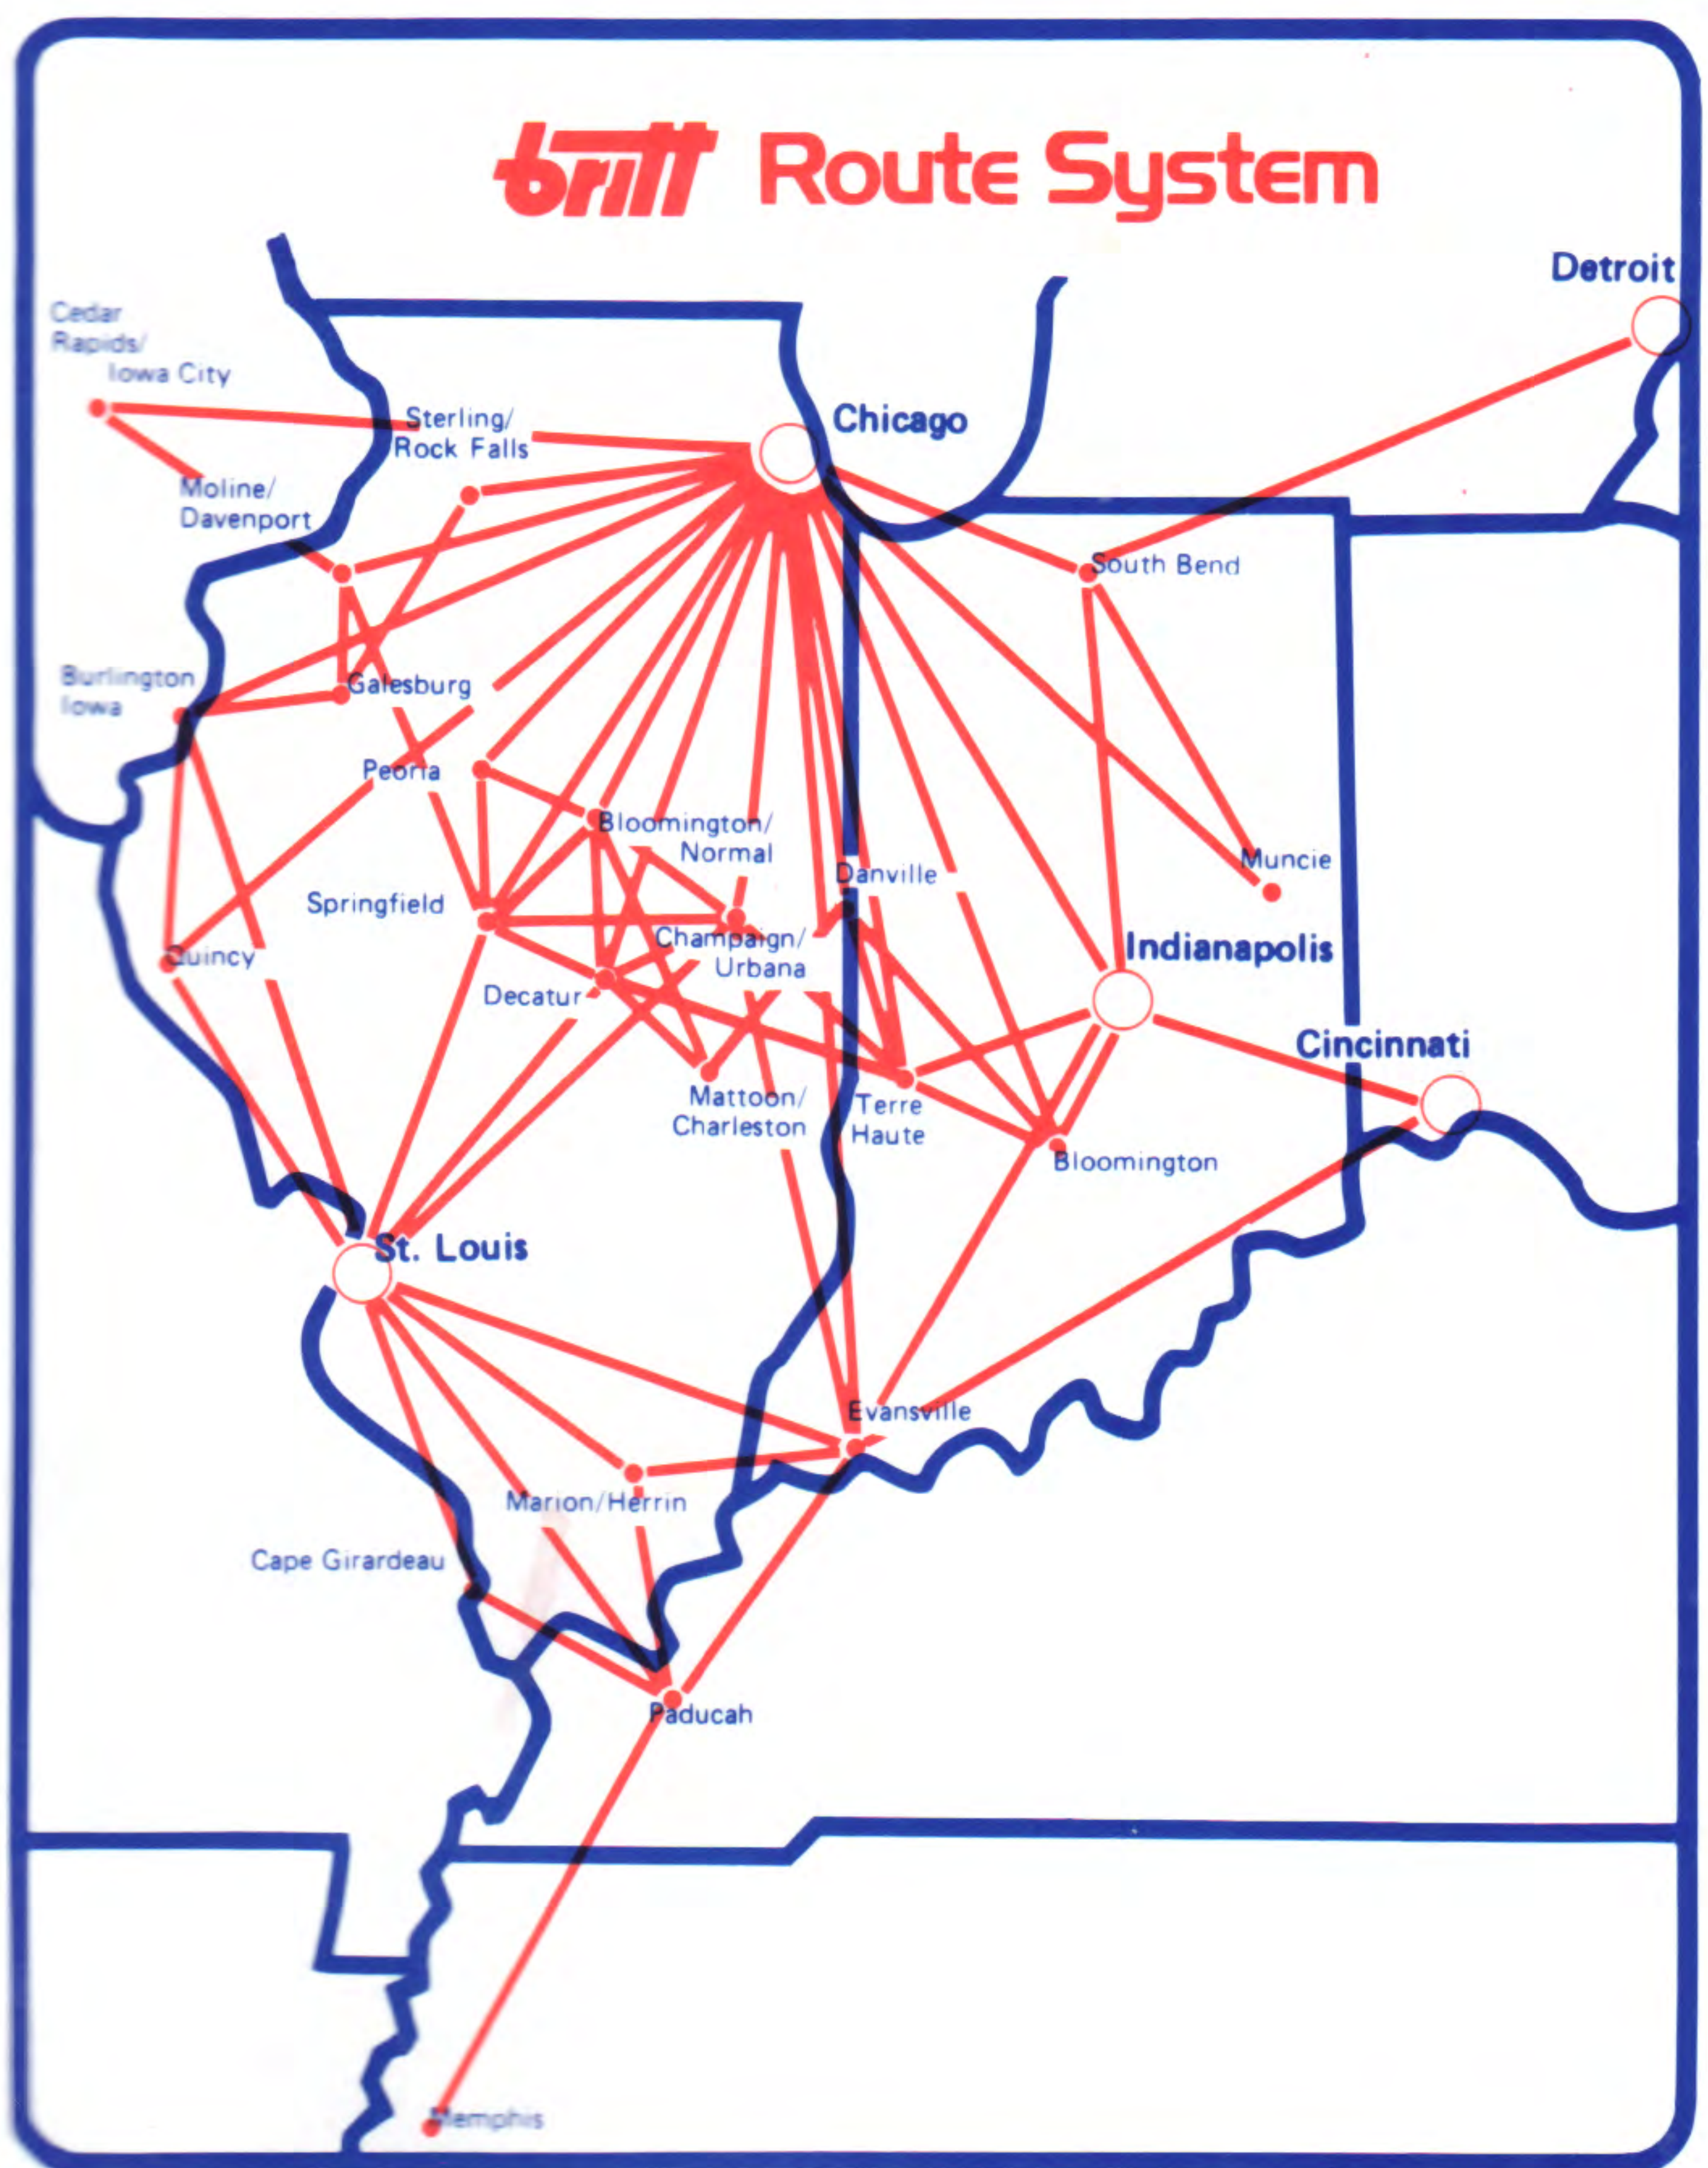

BRITT

BRITT AIRWAYS

SYSTEM TIMETABLE

EFFECTIVE APRIL 29, 1984

COMING SOON!

New permanent Britt gates in O'Hare's new
Delta Flight Center.

Nationwide Wats Line 1-800-428-3276

FROM: BRITT AIRWAYS INC.
 HULMAN REGIONAL AIRPORT
 TERRE HAUTE, INDIANA 47802

Coming soon!

New permanent Britt gates in O'Hare's new Delta Flight Center.

June 1st, Britt moves into their permanent gates at O'Hare's new Delta Flight Center. Britt Airways will be the first gate you come to on the new Delta concourse, just off terminal 3. Now when you arrive on Britt, you'll be just steps away from easy connections with Delta and other major airlines. And you're only a short distance from public transport and cab or limosine services. Britt Airways and dependable Delta. Count on it!