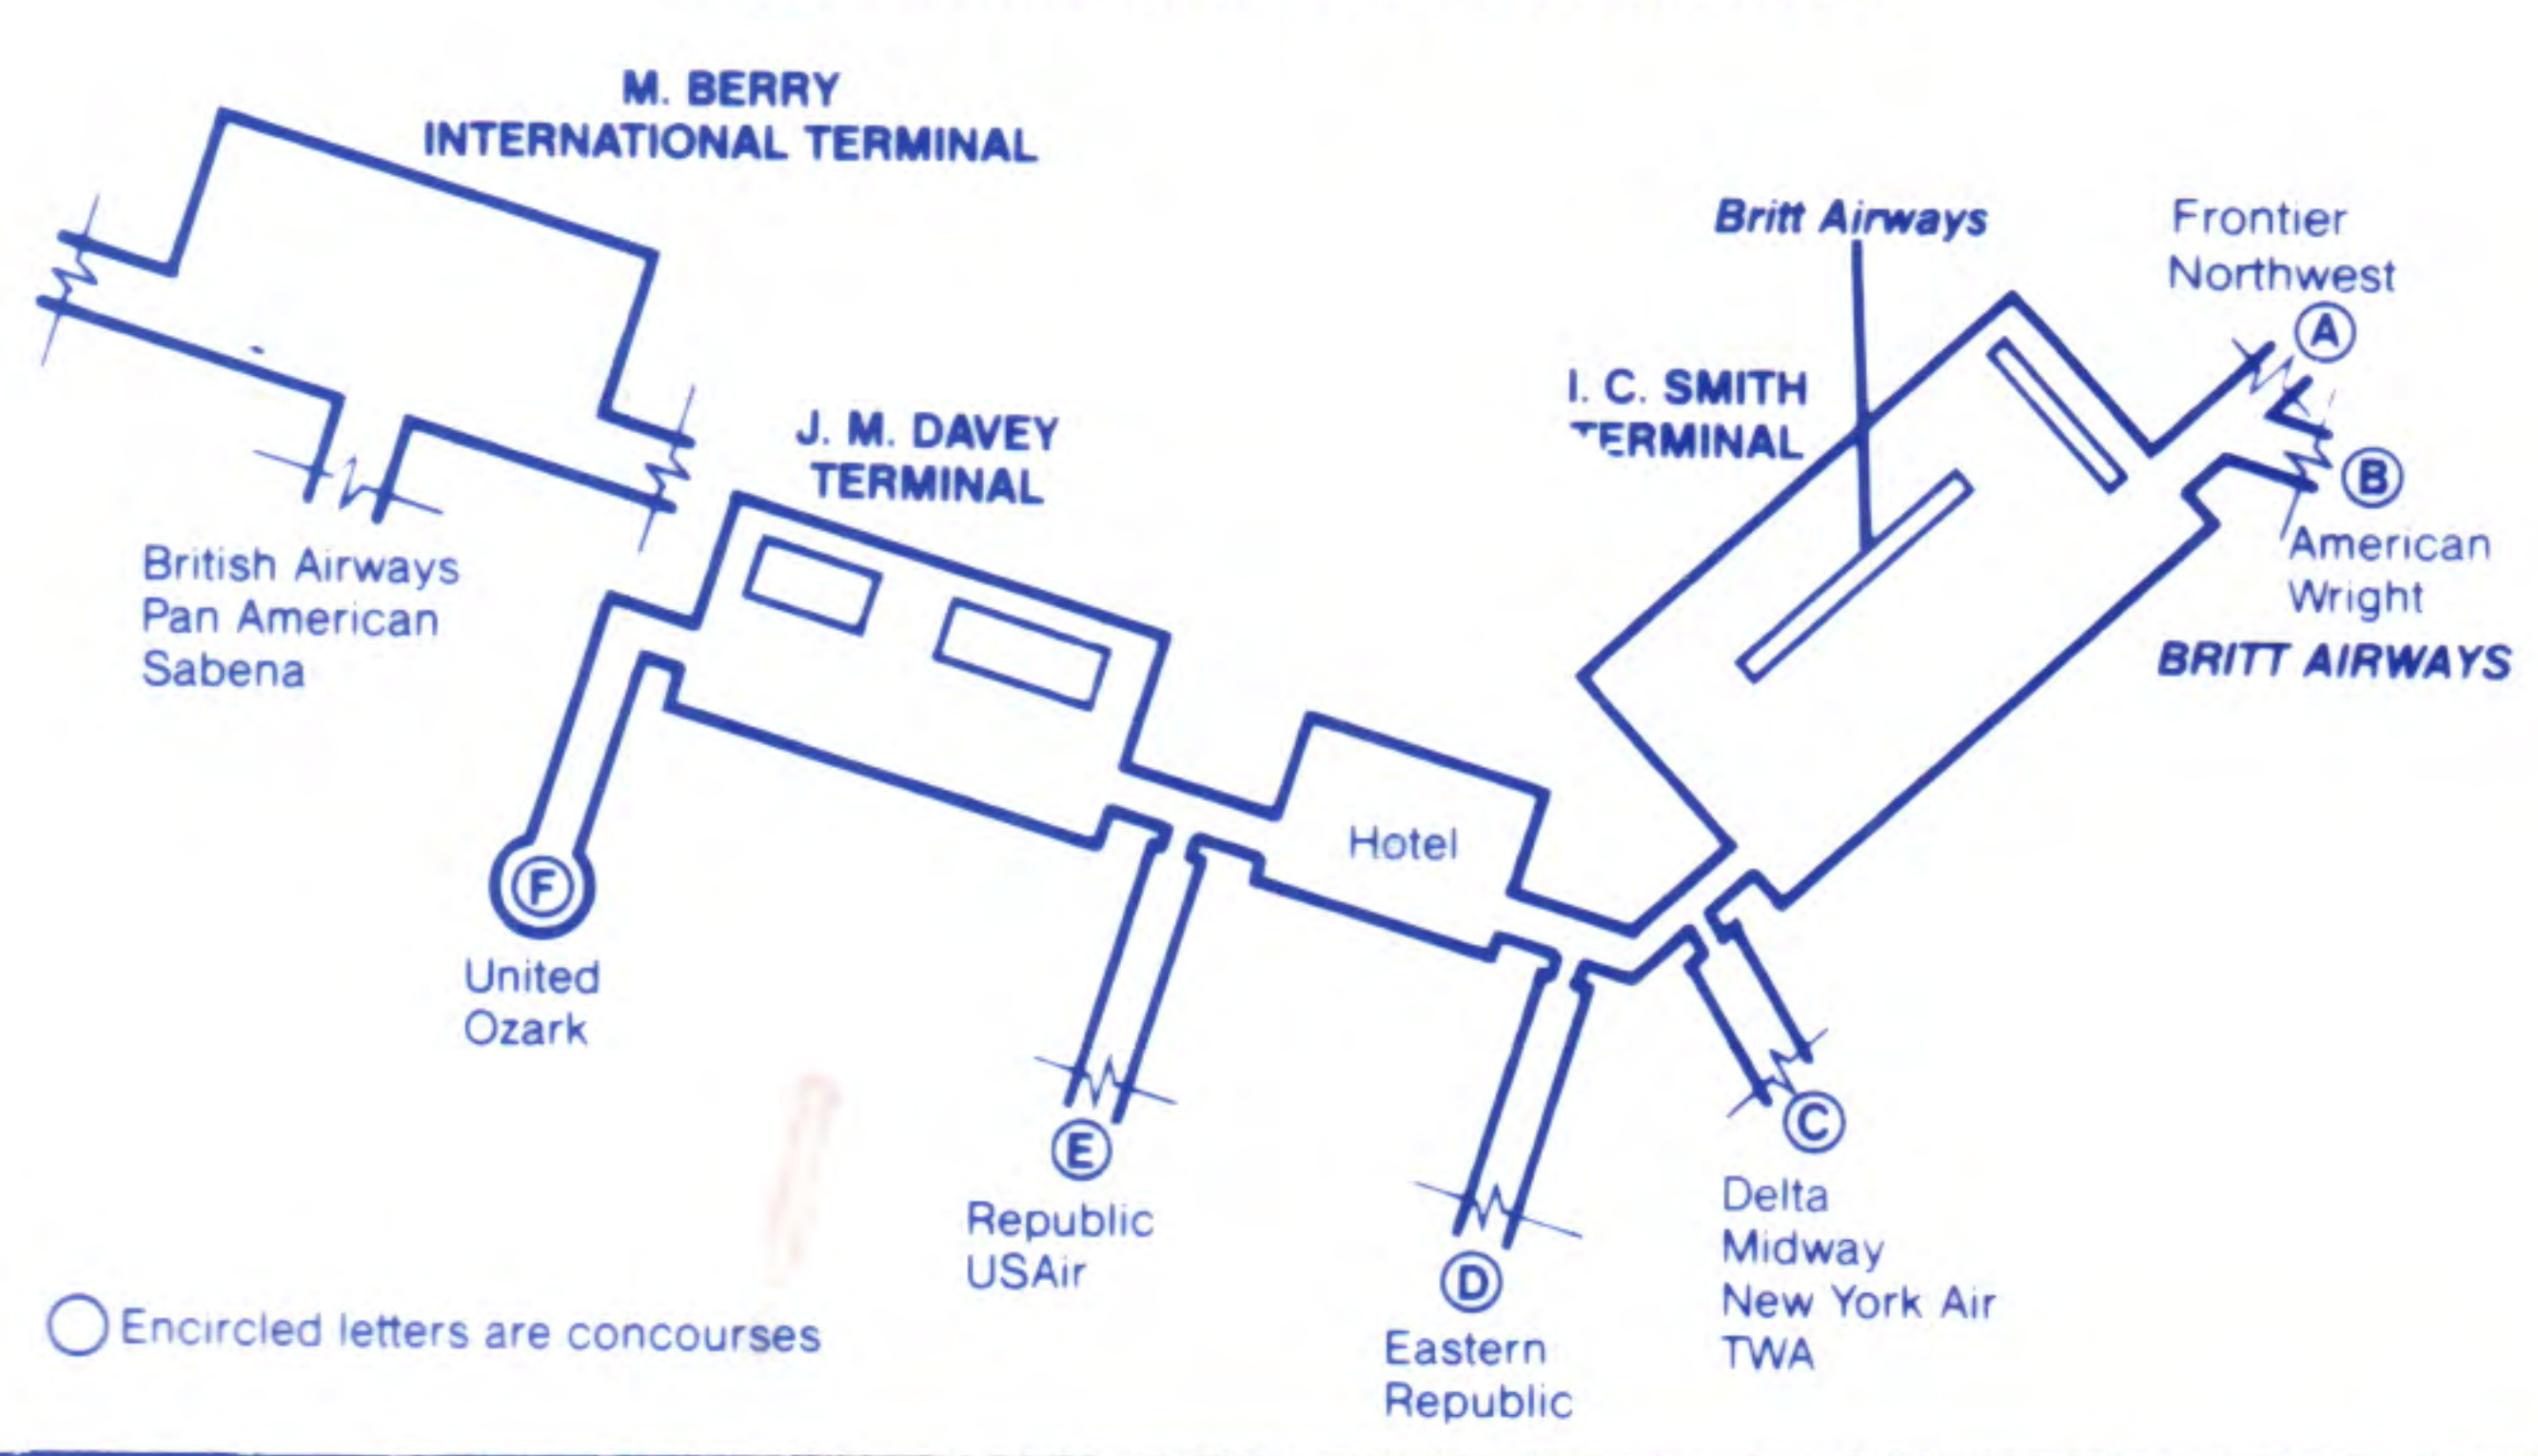

DETROIT METROPOLITAN AIRPORT