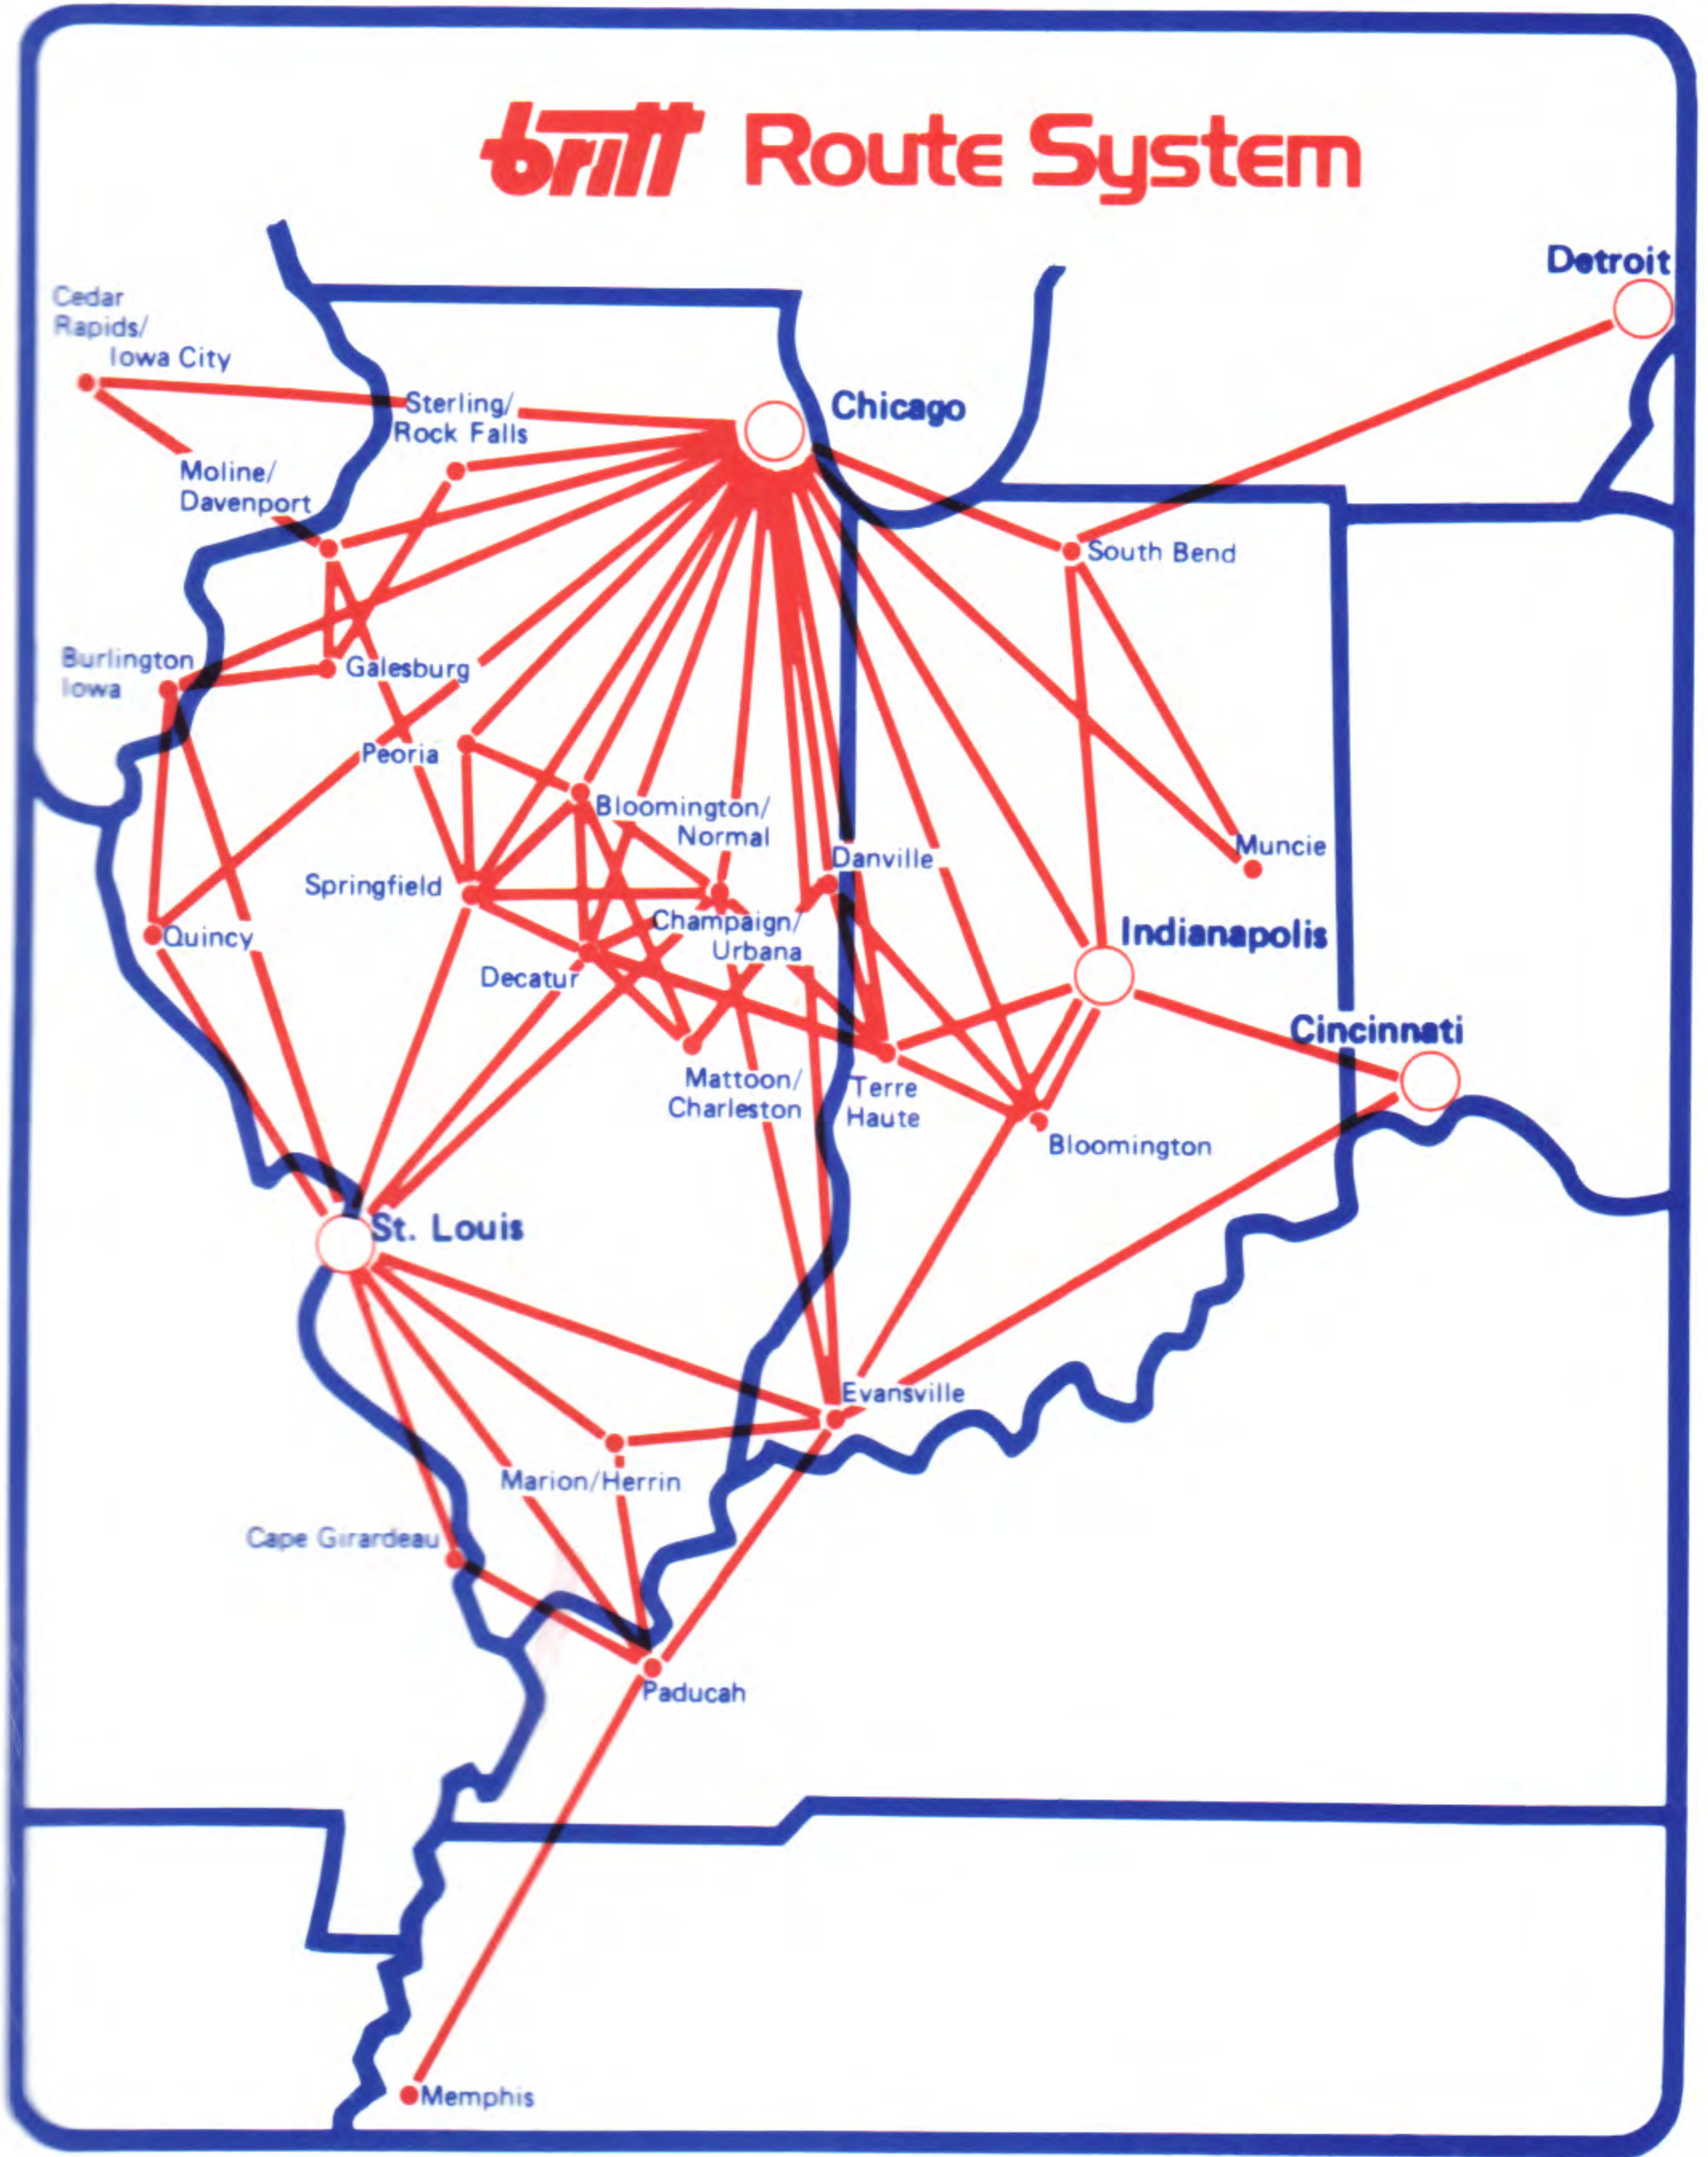

NEW PERMANENT BRITT GATES
in O'Hare's new Delta Flight Center.
GATE L - 1

Nationwide Wats Line 1-800-428-3276