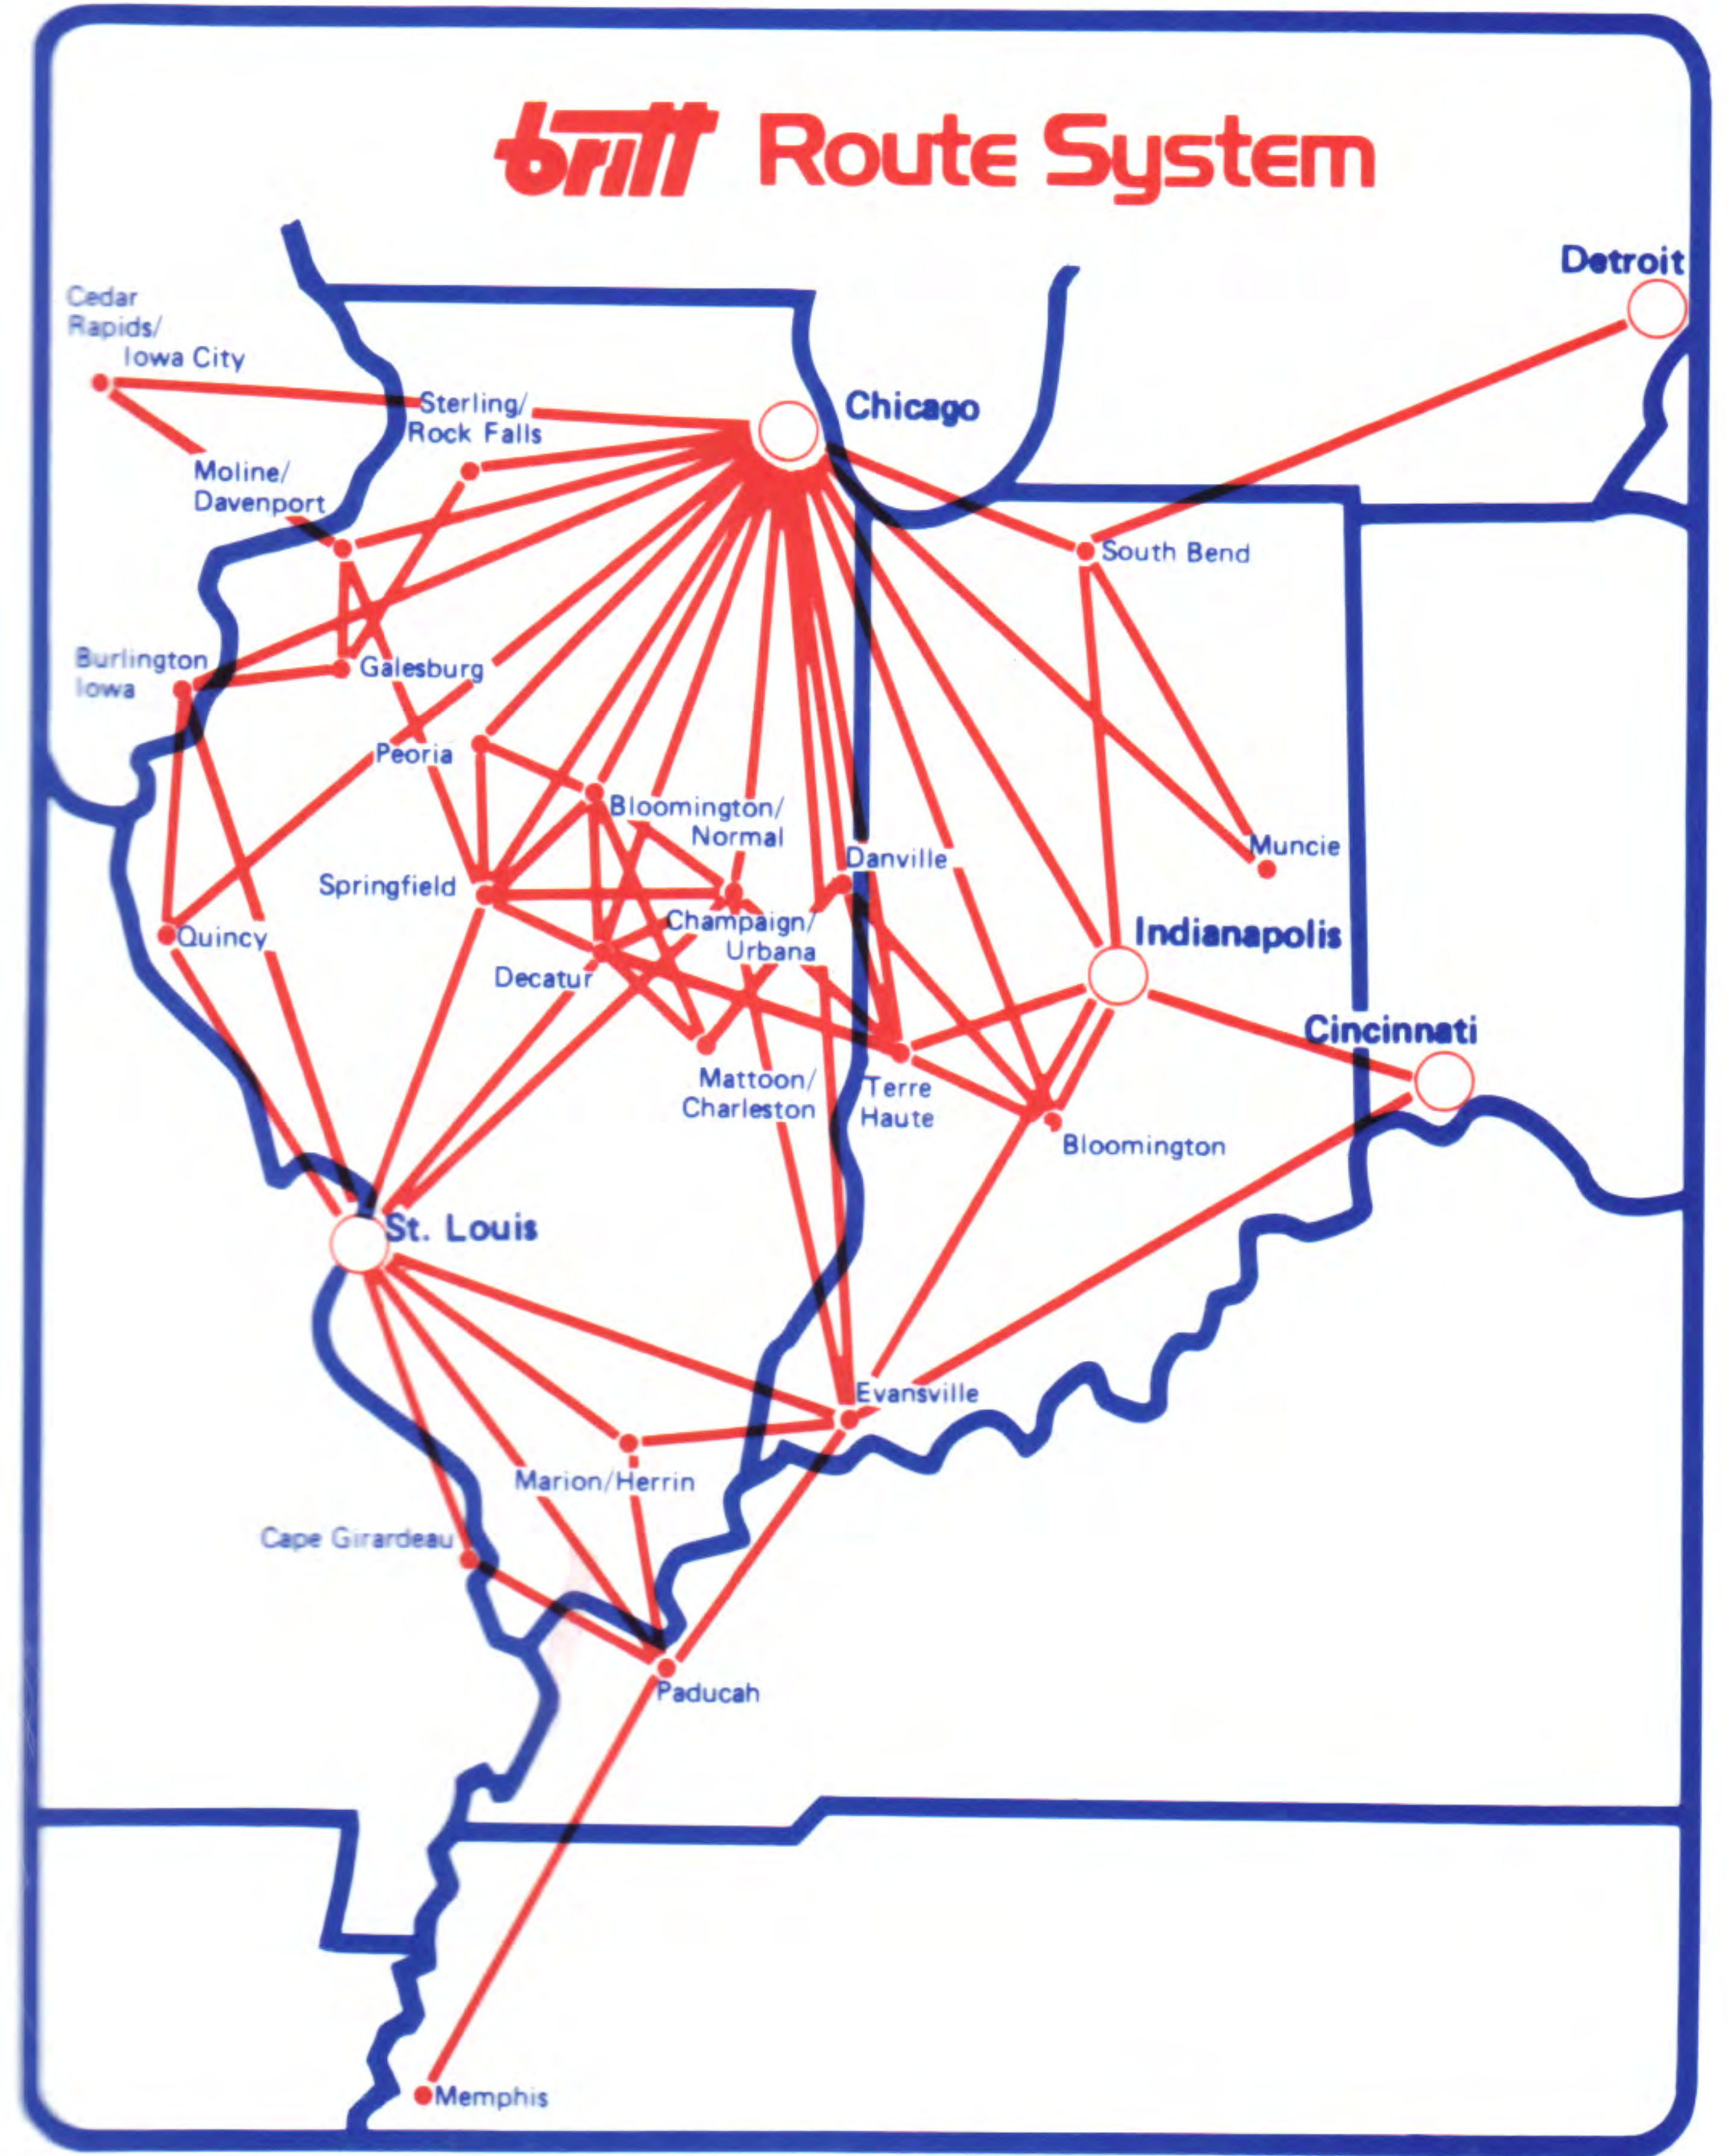

and Tennessee 1-800-447-8564

**britt** airways

**britt**

**BRITT AIRWAYS**

SYSTEM TIMETABLE

EFFECTIVE MAY 29, 1984

NEW PERMANENT BRITT GATES  
 in O'Hare's new Delta Flight Center.  
 GATE L - 1

Nationwide Wats Line..... 1-800-428-3276

## *New permanent Britt gates in O'Hare's new Delta Flight Center.*

June 1st, Britt moves into their permanent gates at O'Hare's new Delta Flight Center. Britt Airways will be the first gate you come to on the new Delta concourse, just off terminal 3. Now when you arrive on Britt, you'll be just steps away from easy connections with Delta and other major airlines. And you're only a short distance from public transport and cab or limosine services. Britt Airways and dependable Delta. Count on it!