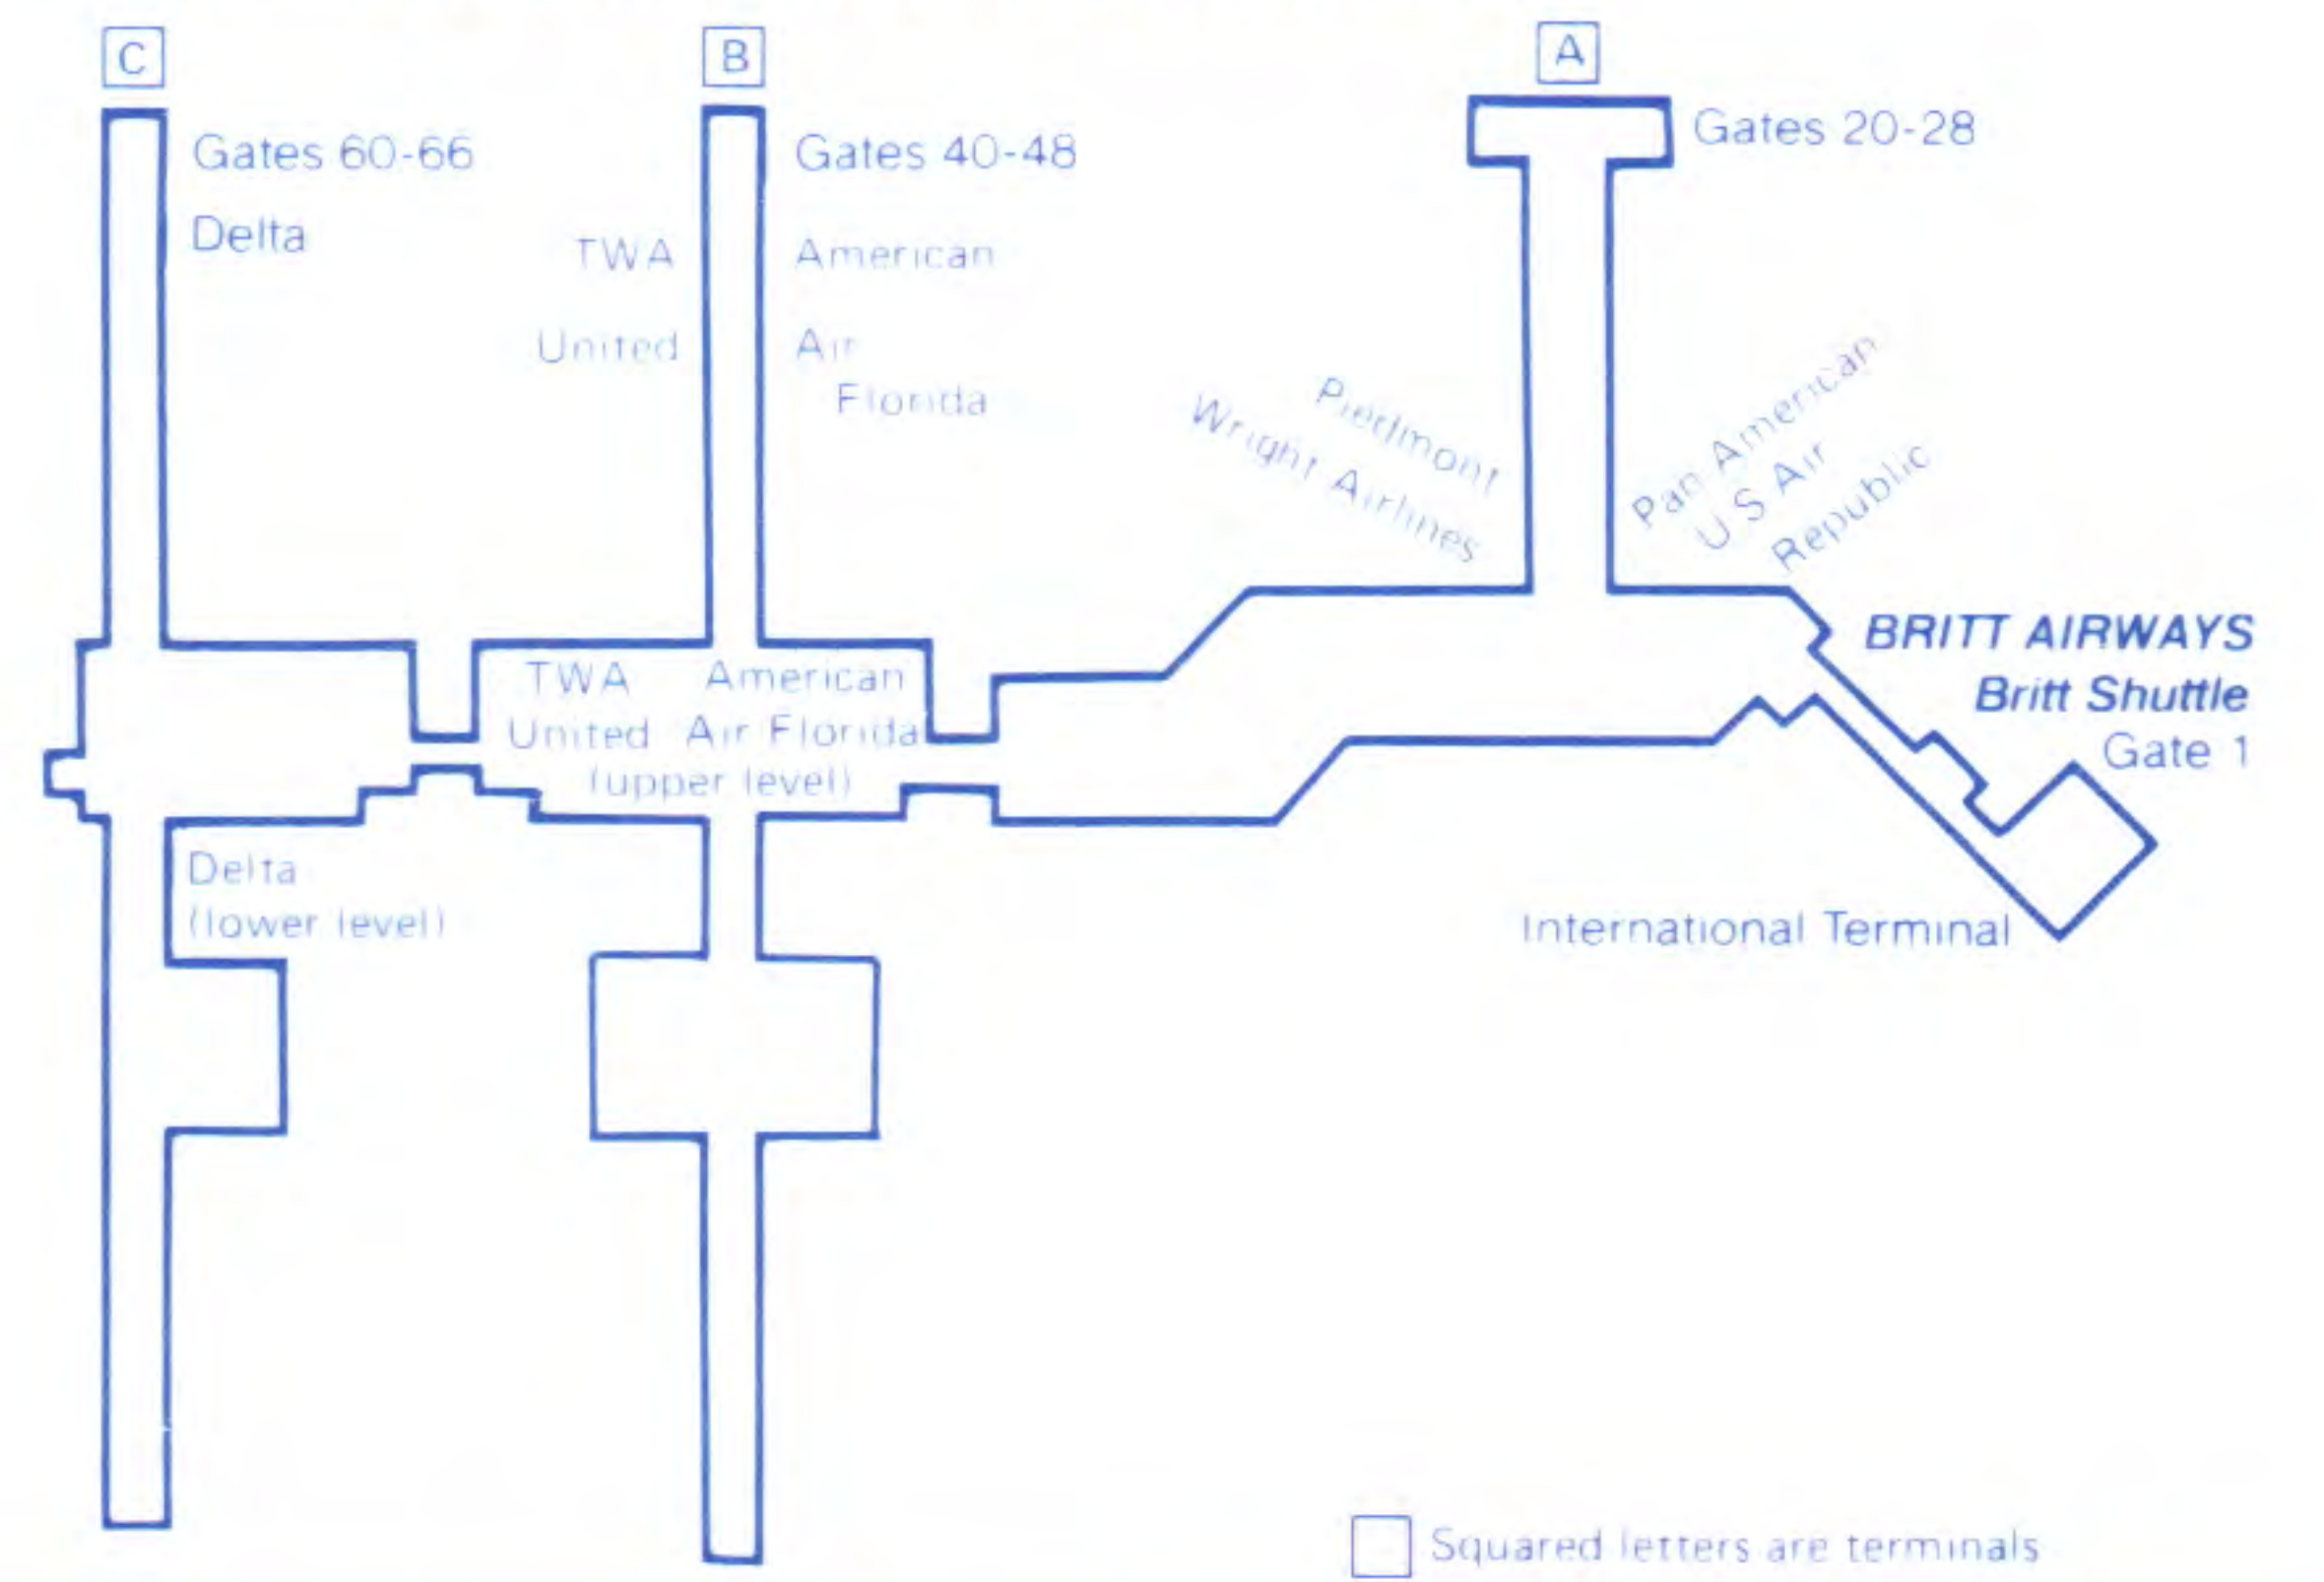

GREATER CINCINNATI INTERNATIONAL