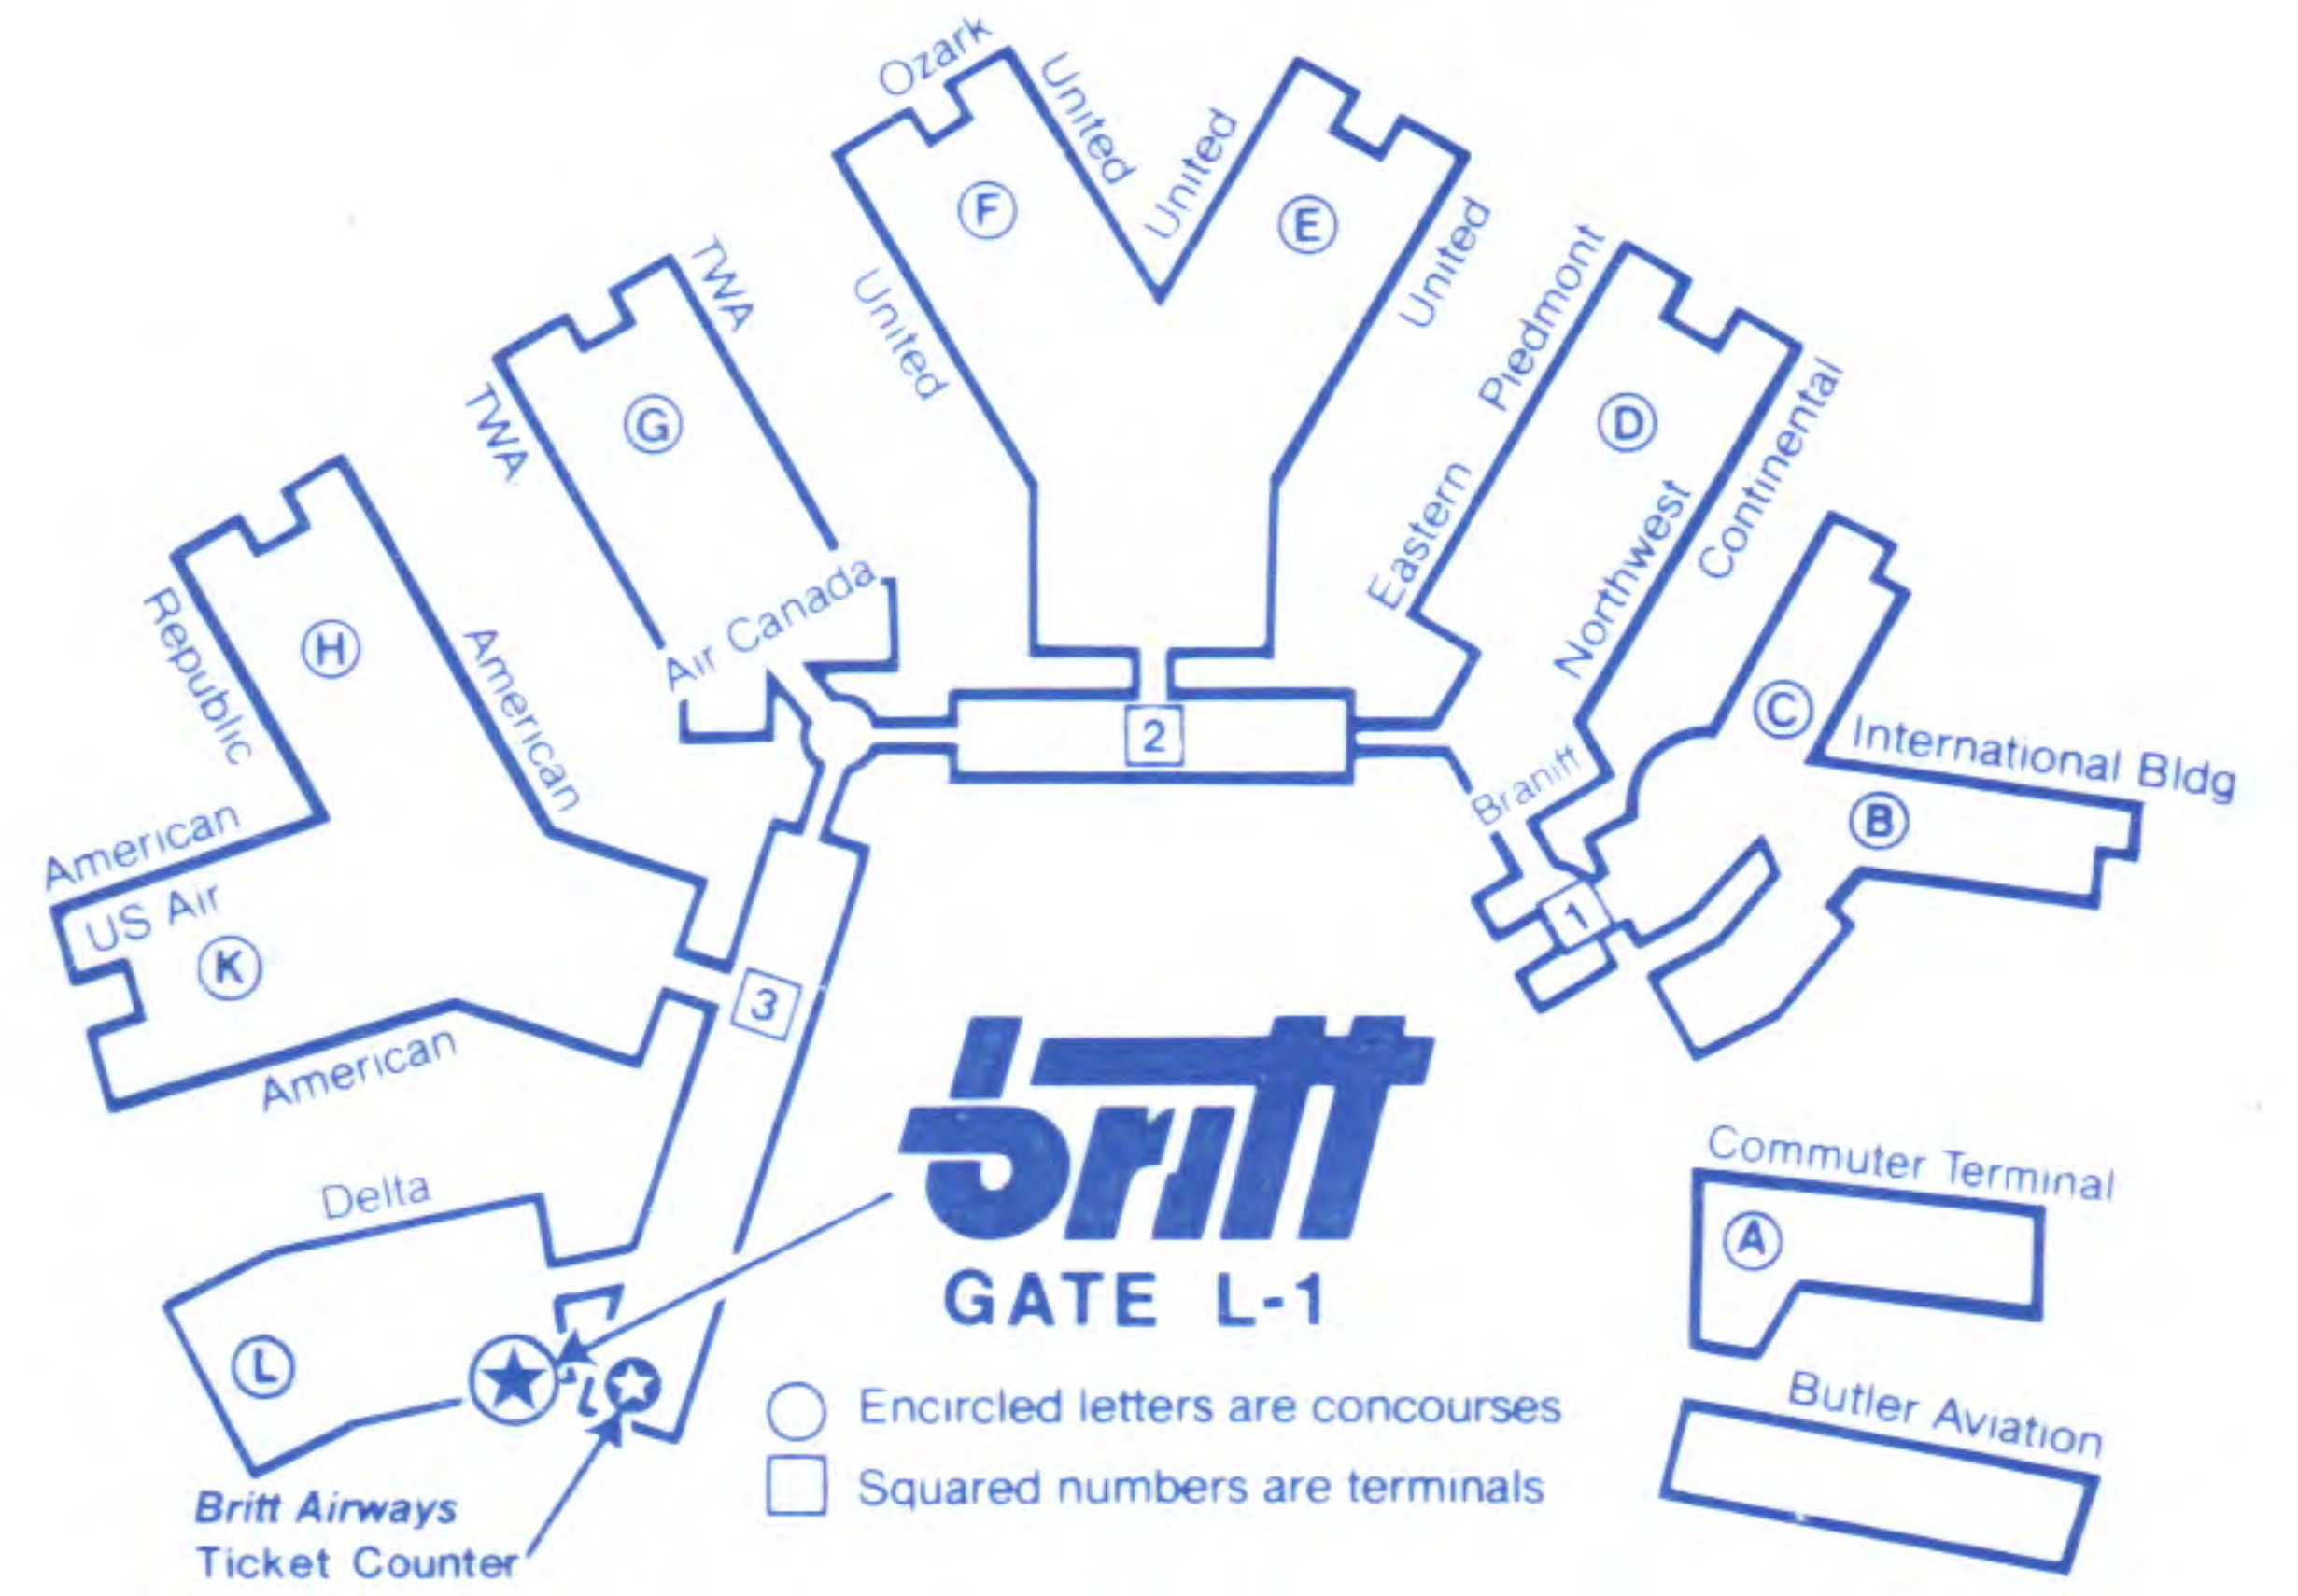

NOTES

CHICAGO O'HARE INTERNATIONAL