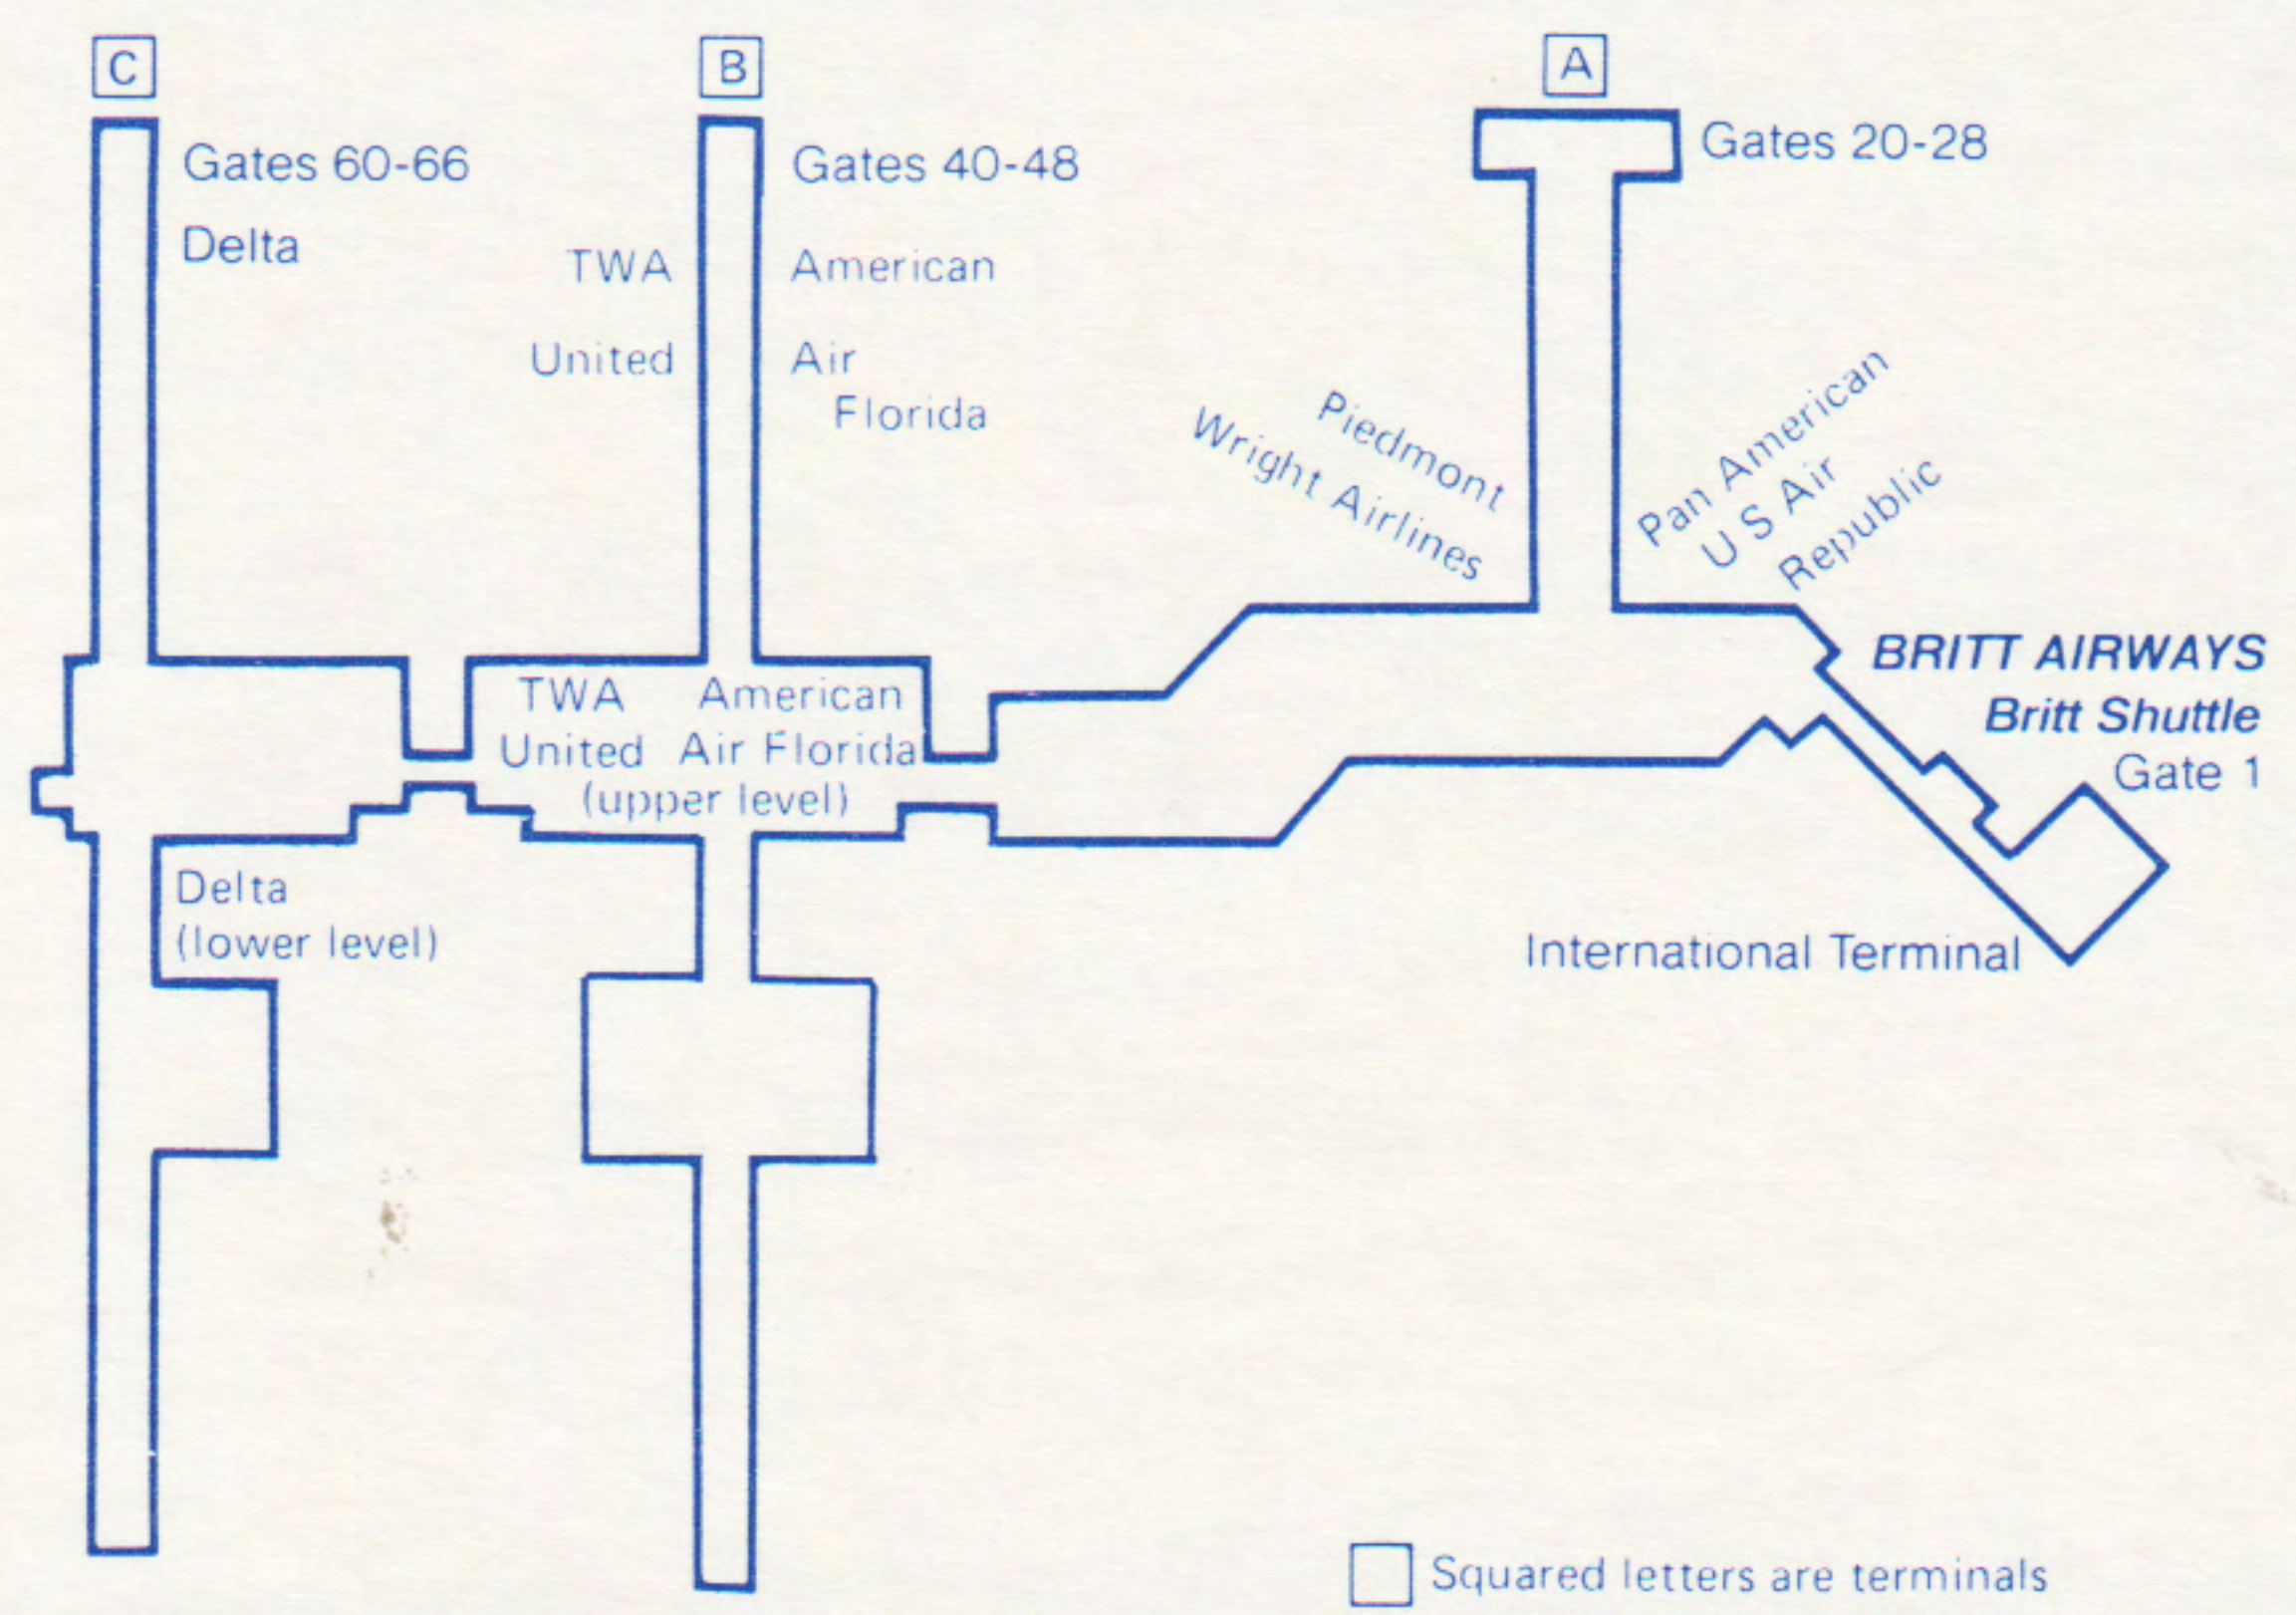

GREATER CINCINNATI INTERNATIONAL