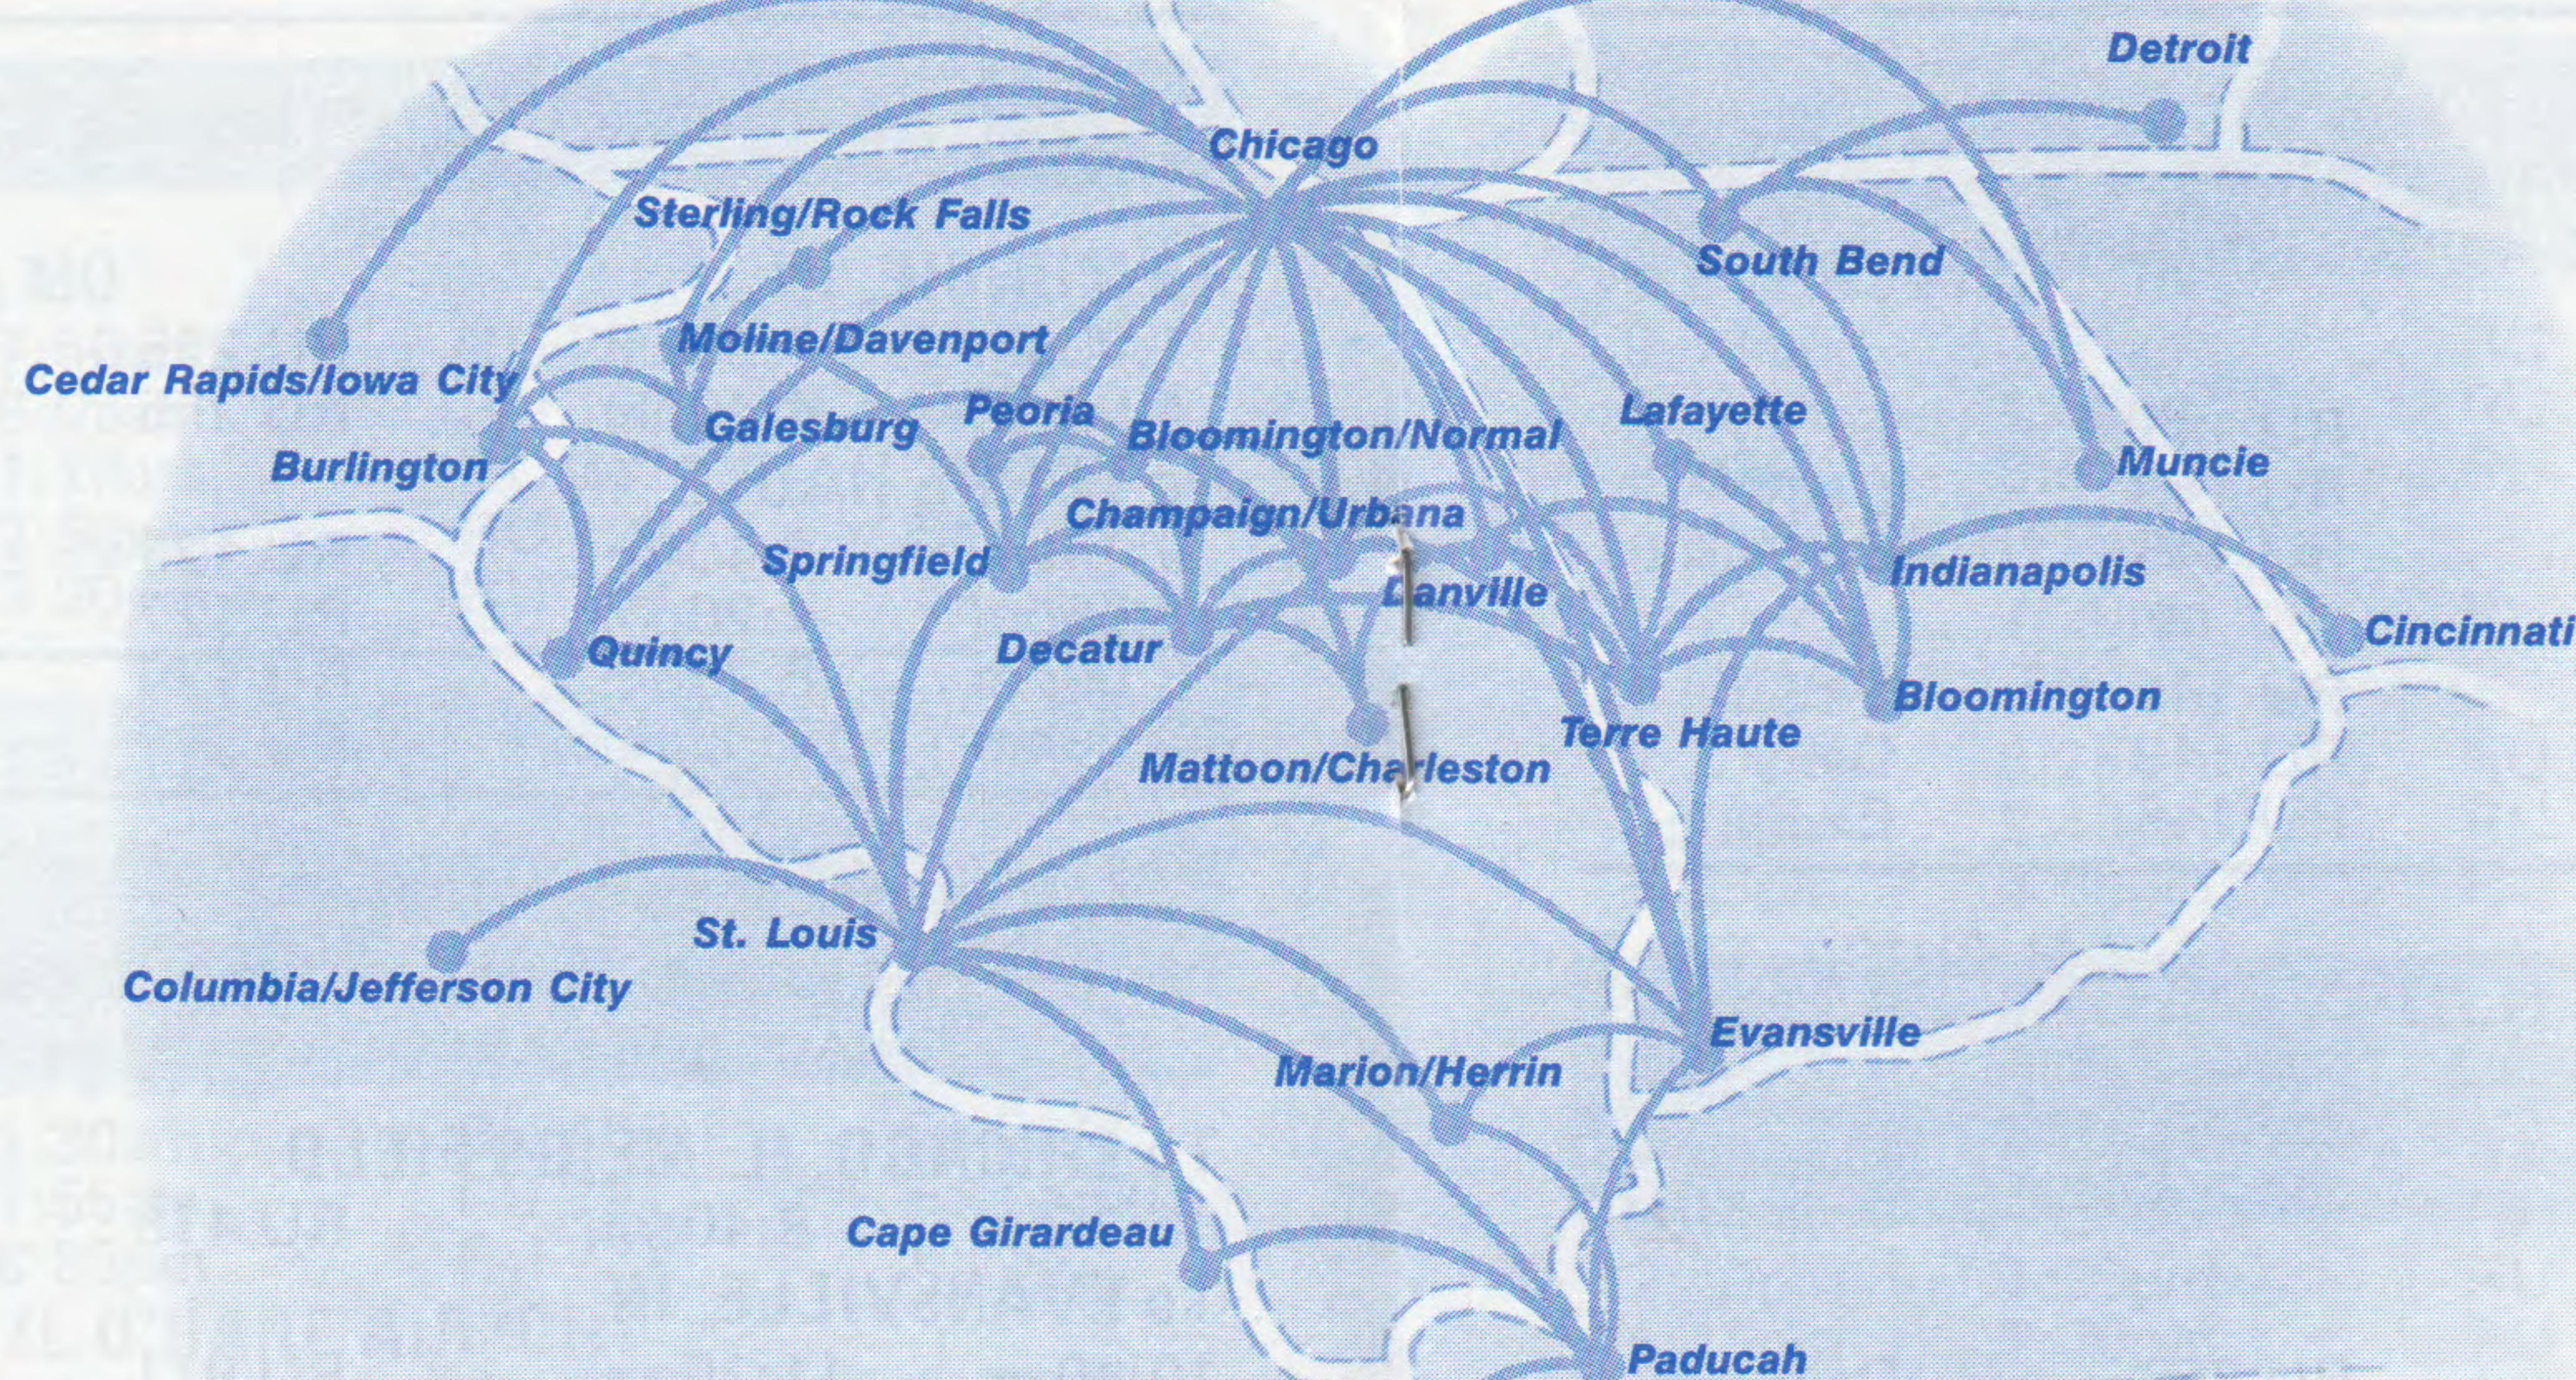

Our Heart's in the Right Place

In fact, all the right places across America's Heartland. Every year, Britt serves more people like you than any other regional airline in the Midwest...from here to there and back home again...because we're already going where you need to go. That's why Britt is winning the heart of America. Call your travel agent for reservations or call 1-800-OK-BRITT. (1-800-652-7488)