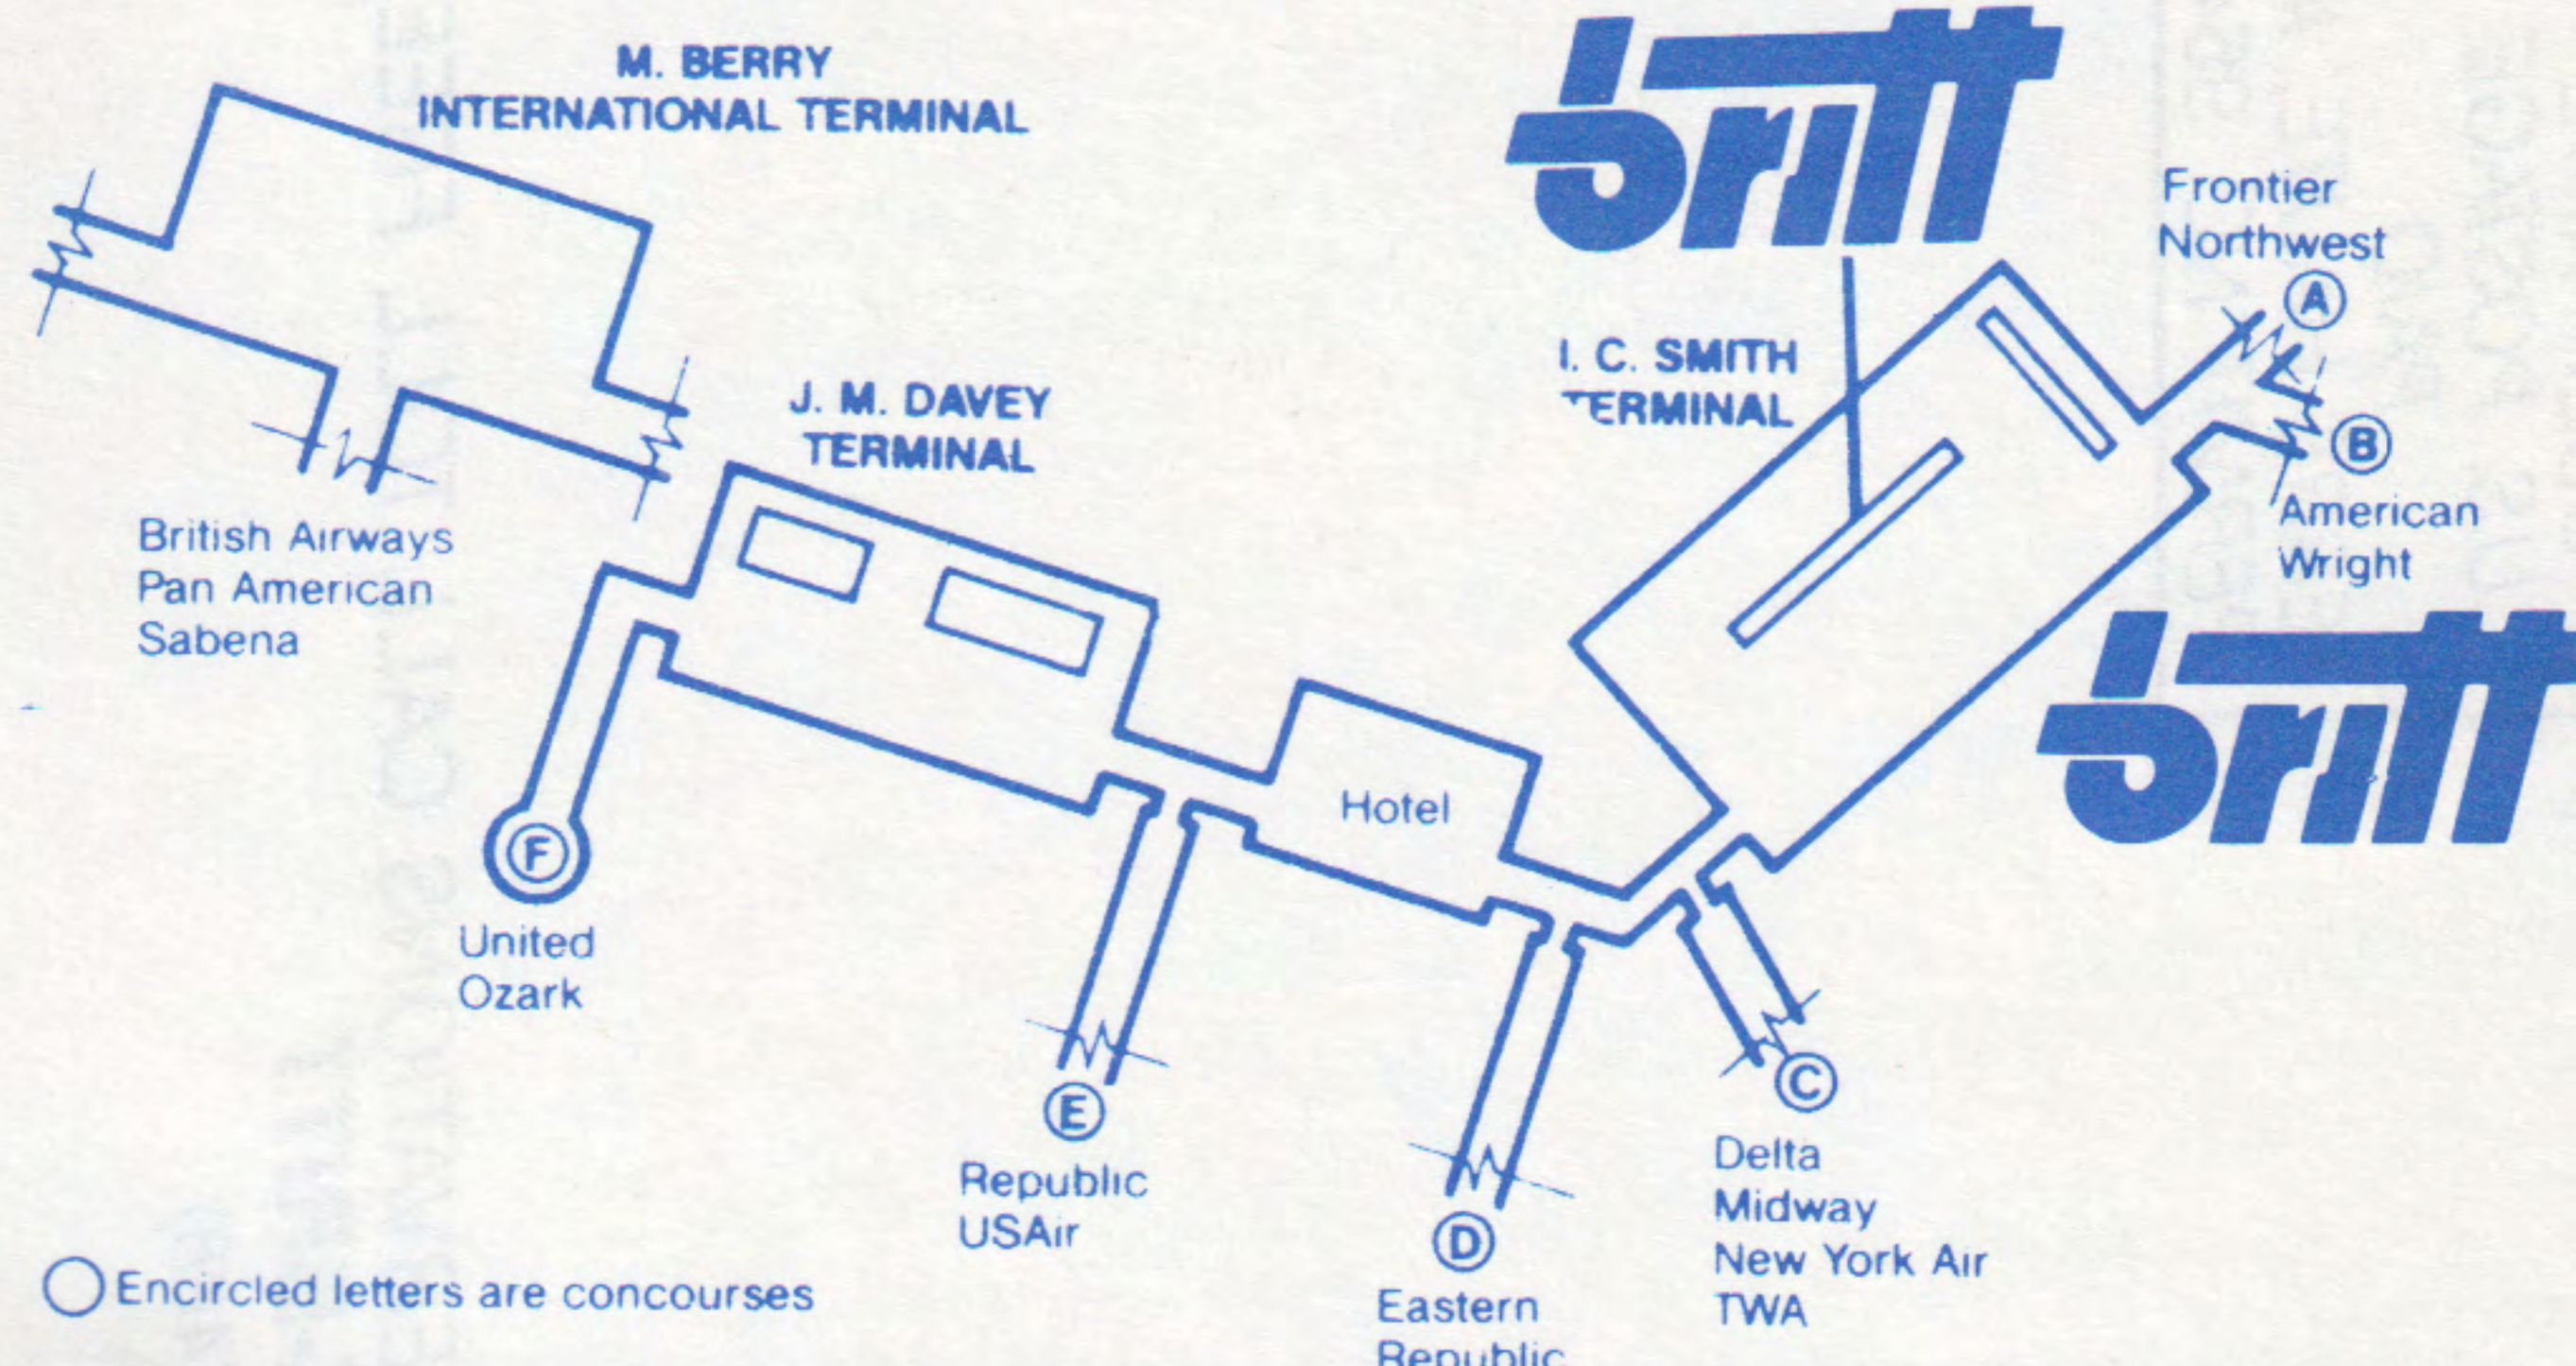

DETROIT METROPOLITAN AIRPORT