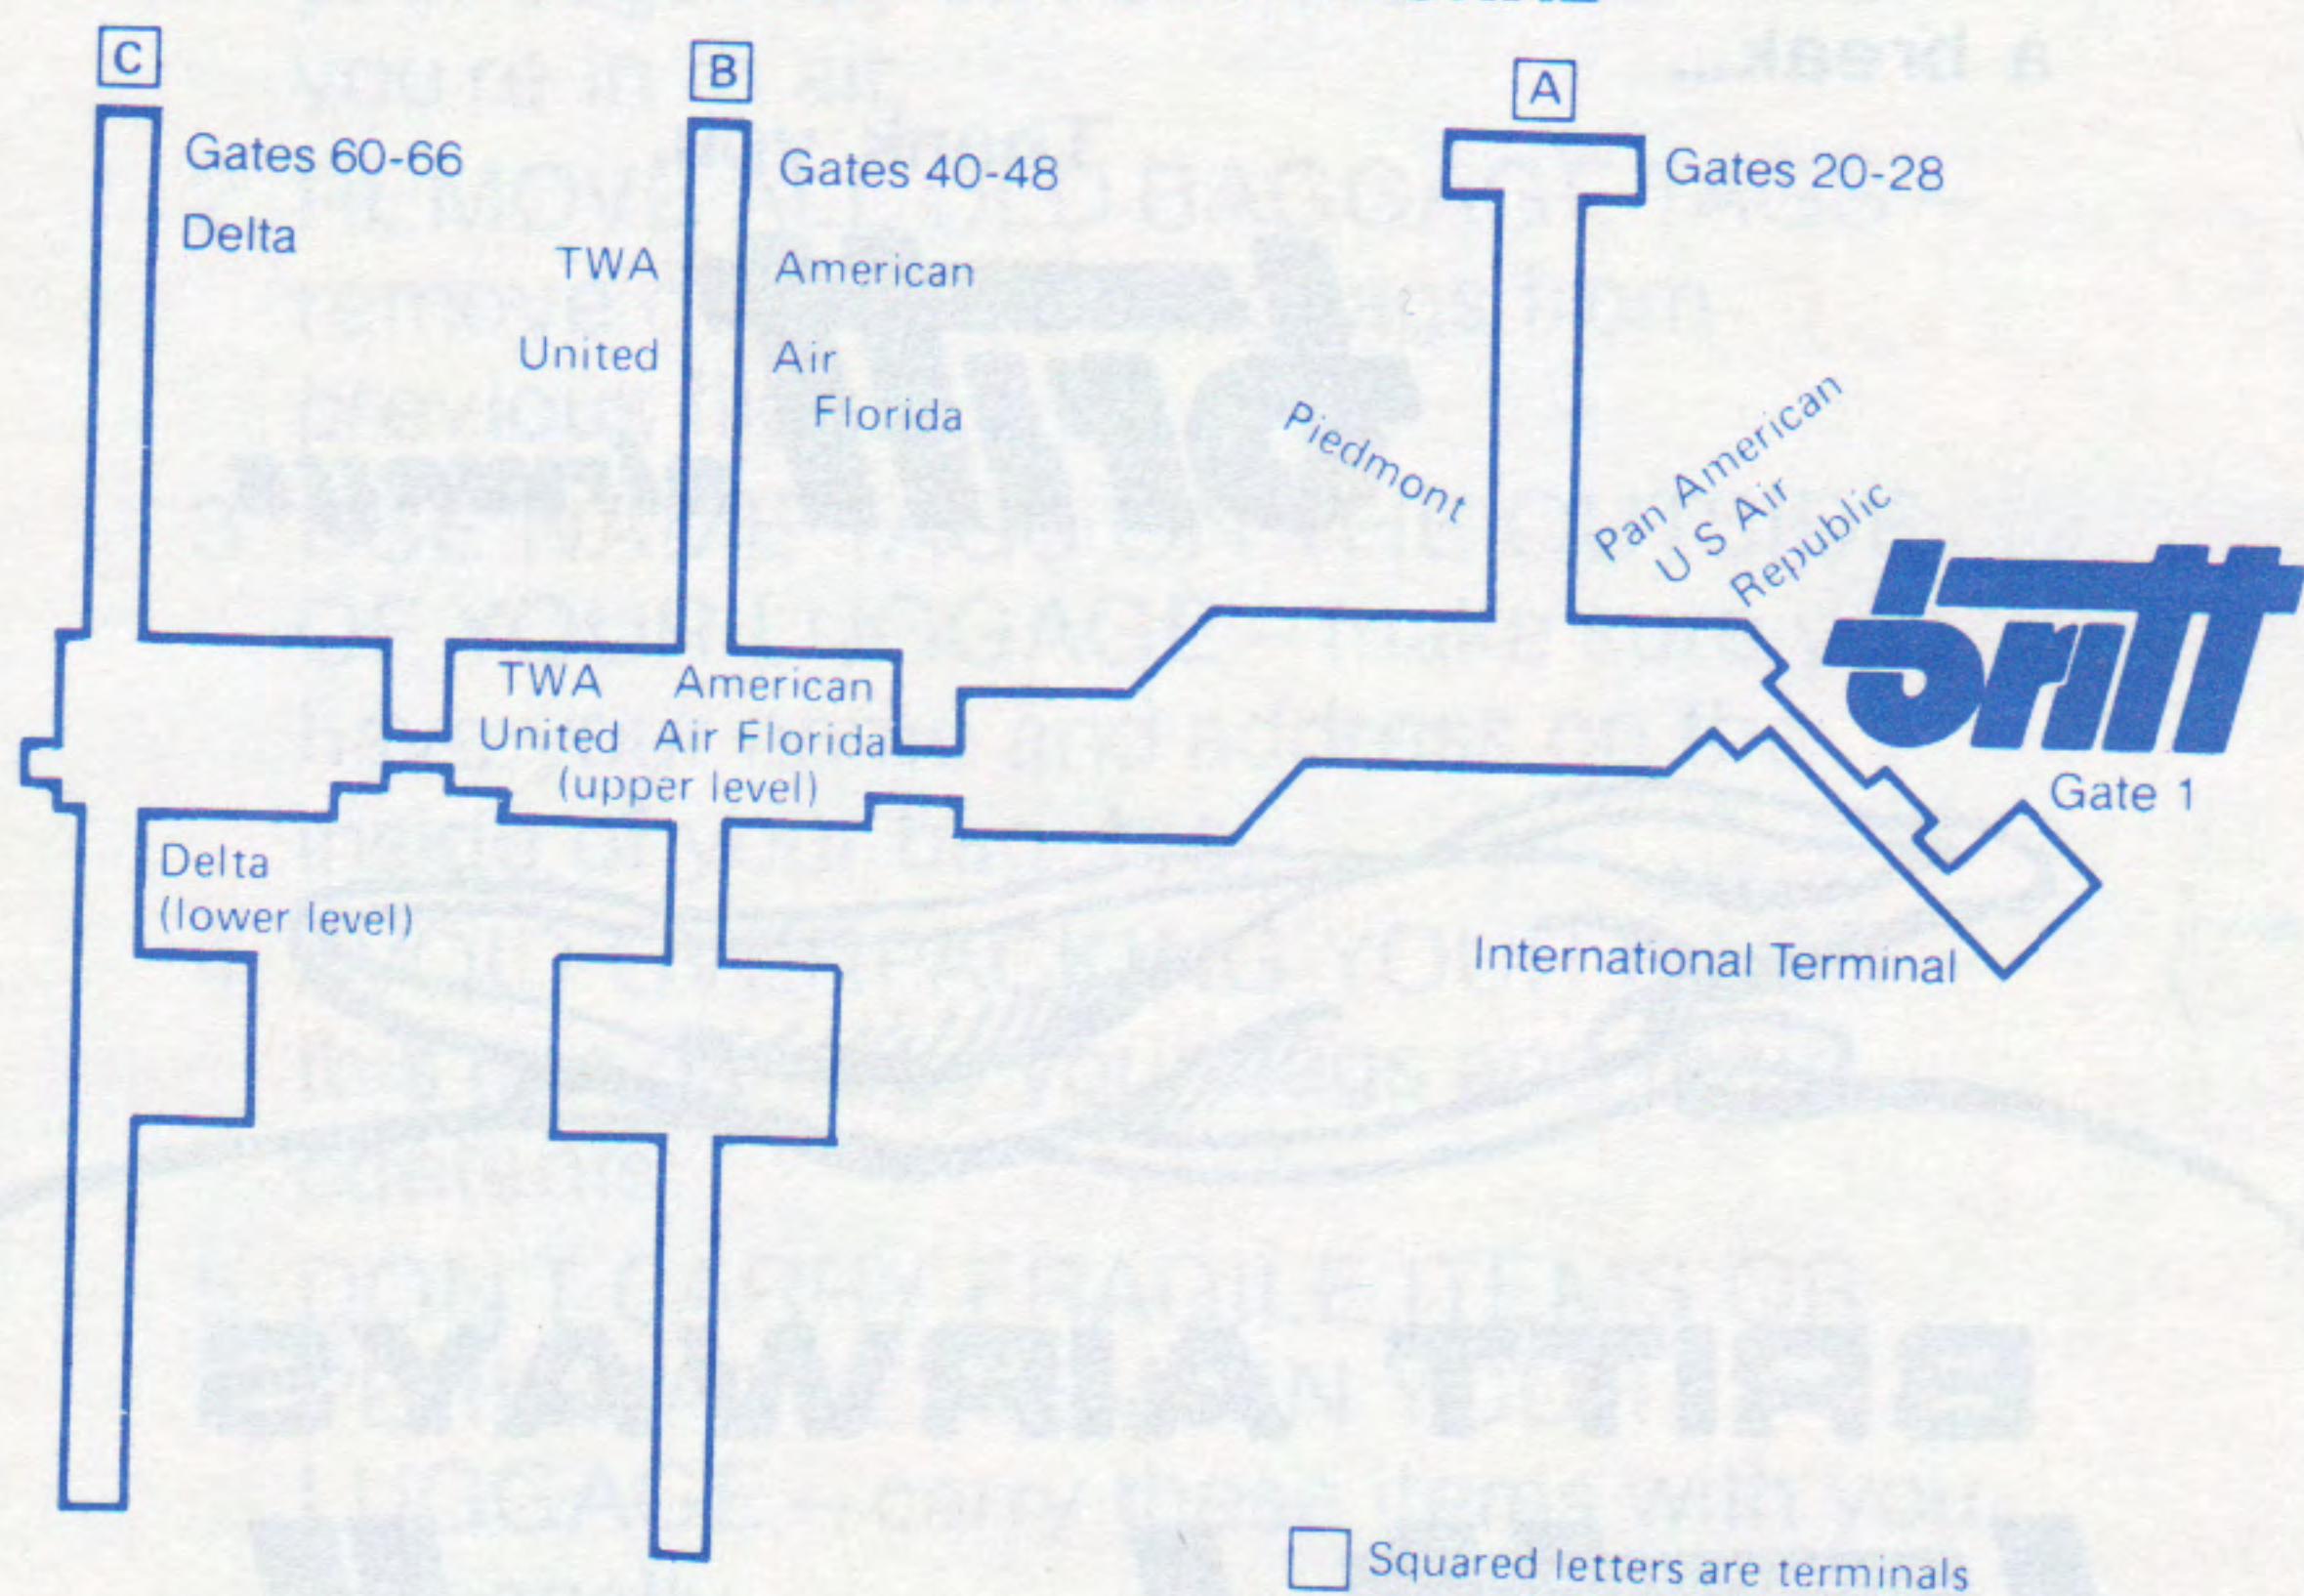

GREATER CINCINNATI INTERNATIONAL