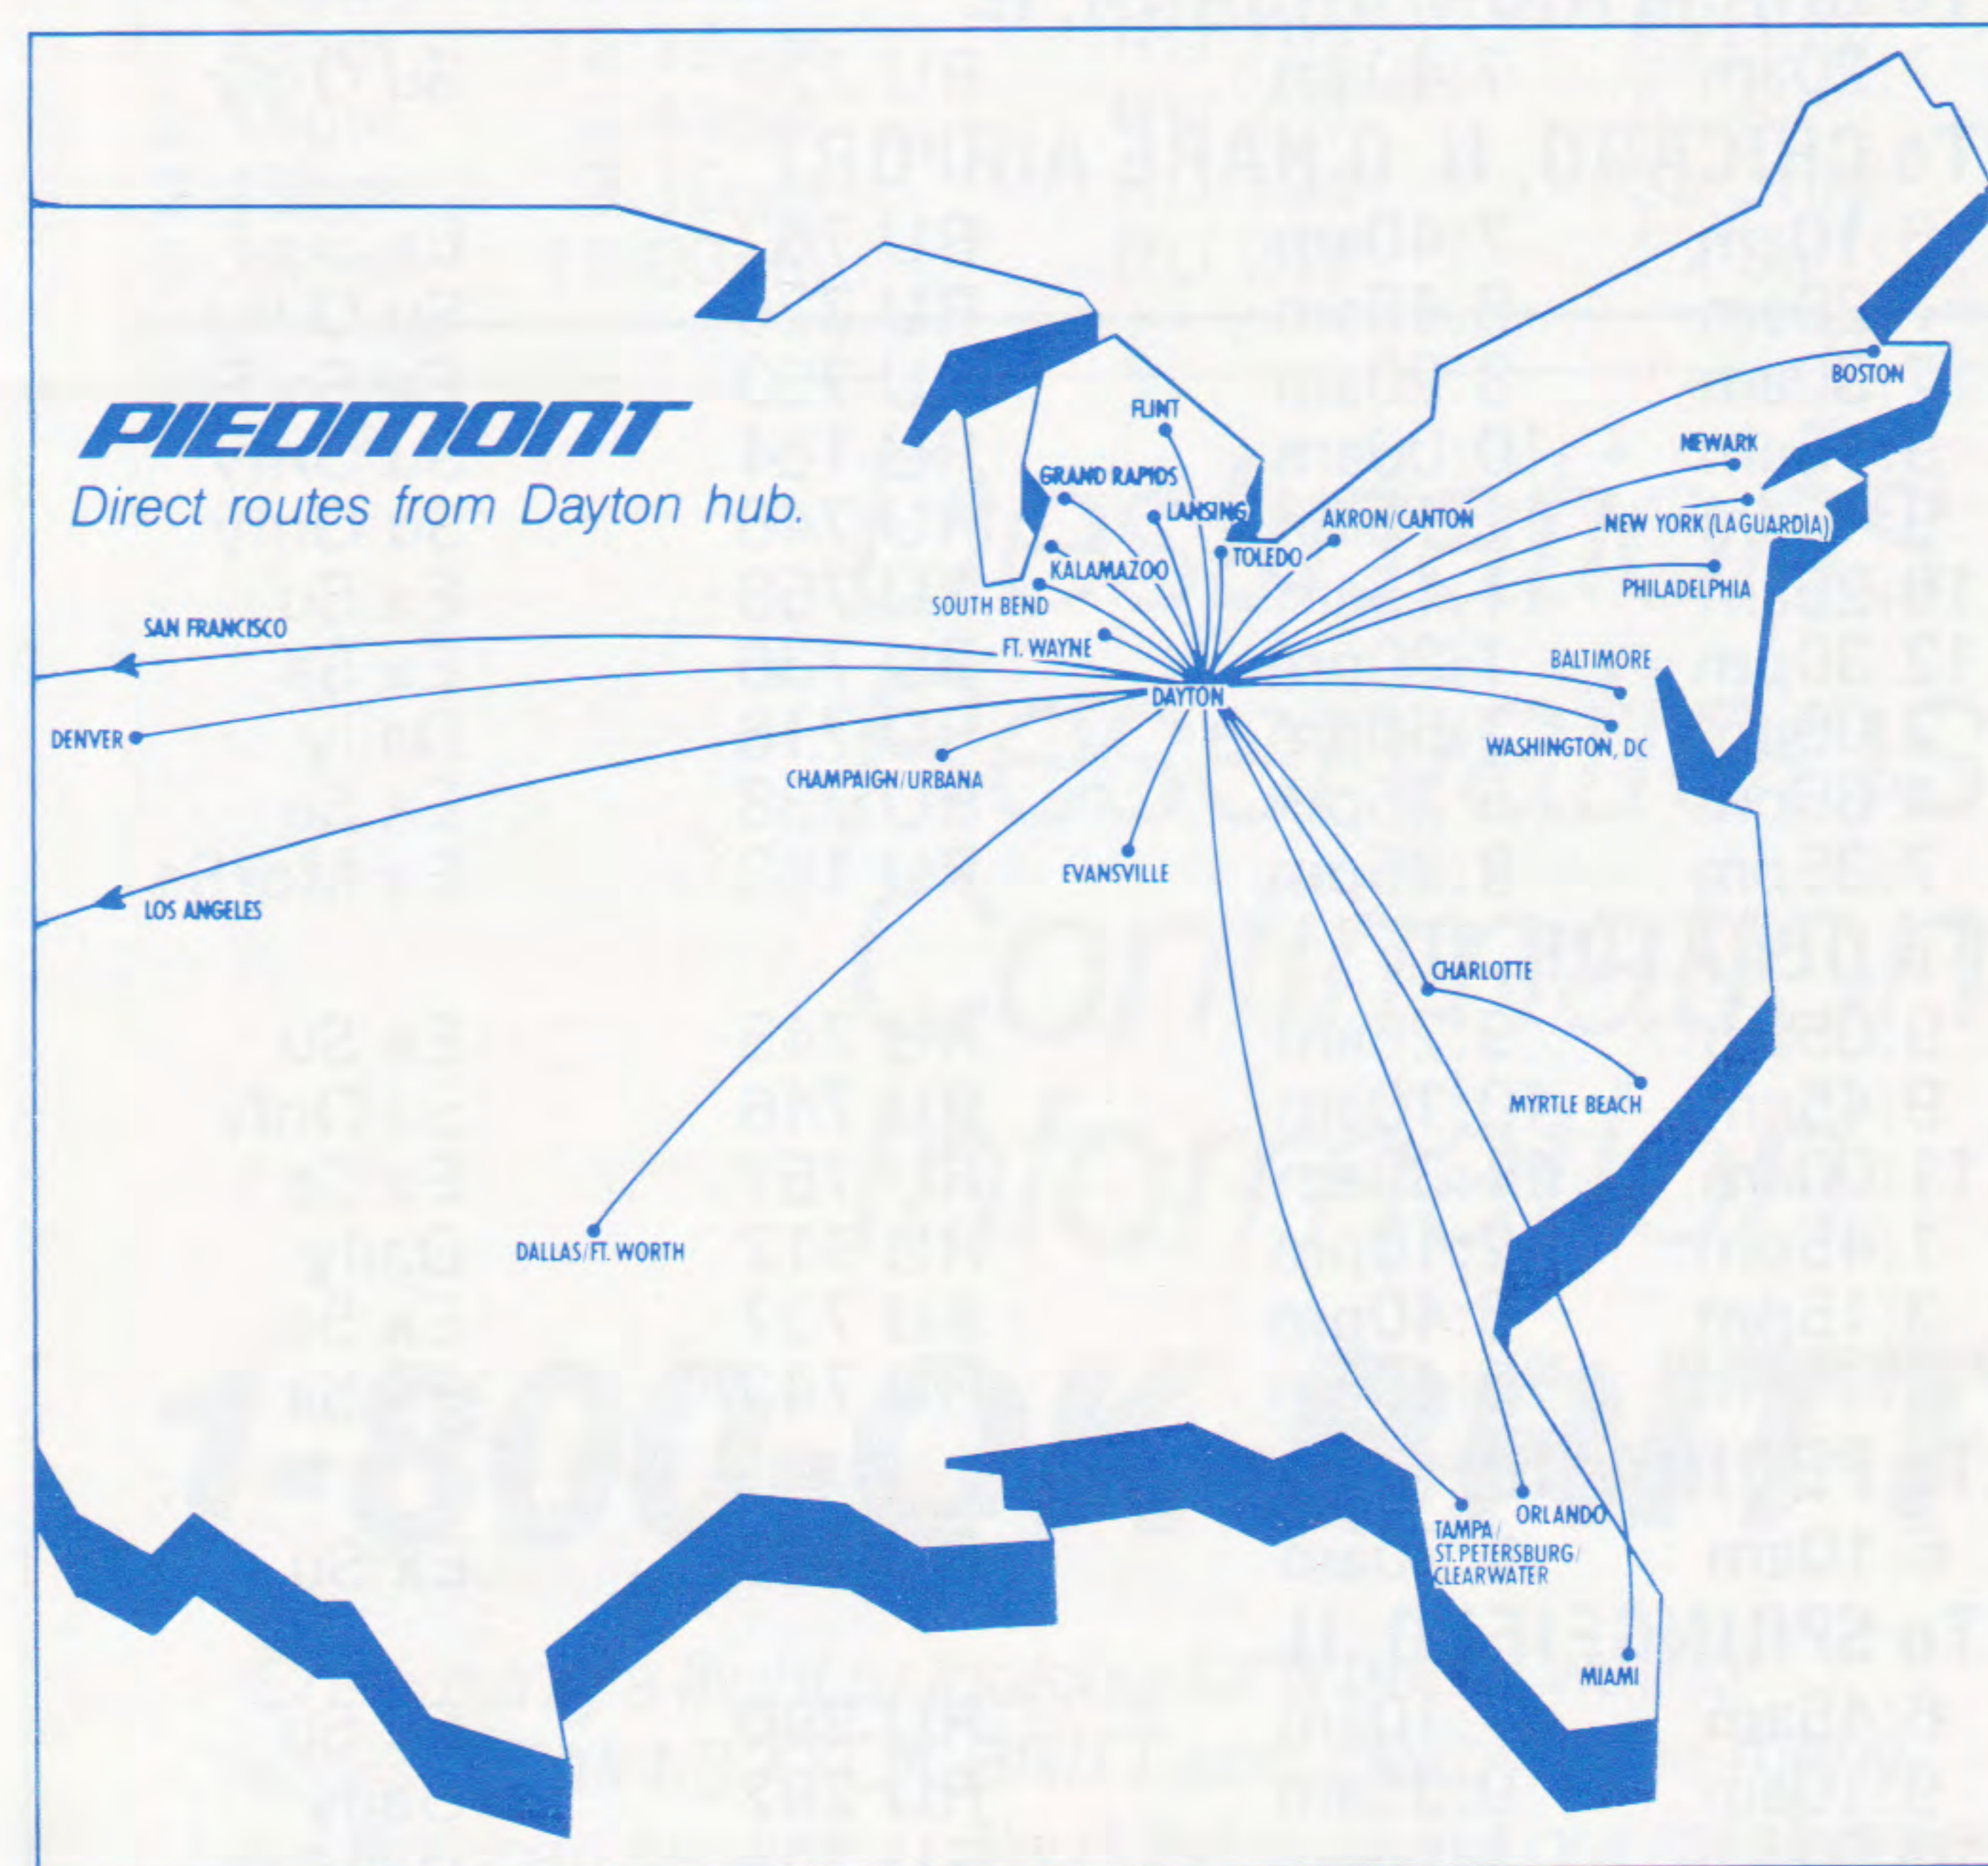

To there! And back.

Starting November 1st, Britt will be your best link to Piedmont's nationwide system. Watch for our new Piedmont Commuter name on services to Piedmont's major hub, Dayton International Airport.

- Flights from Detroit, Cleveland, Muncie, IN, Lafayette, IN.
- Piedmont serves 50 destinations from Dayton—more than any other carrier!
- Earn Piedmont Frequent Flyer credits.

Information regarding Piedmont Commuter's schedules and fares will be available on September 30th by calling 1-800-438-7833 or call your travel agent.

THE PIEDMONT COMMUTER SYSTEM