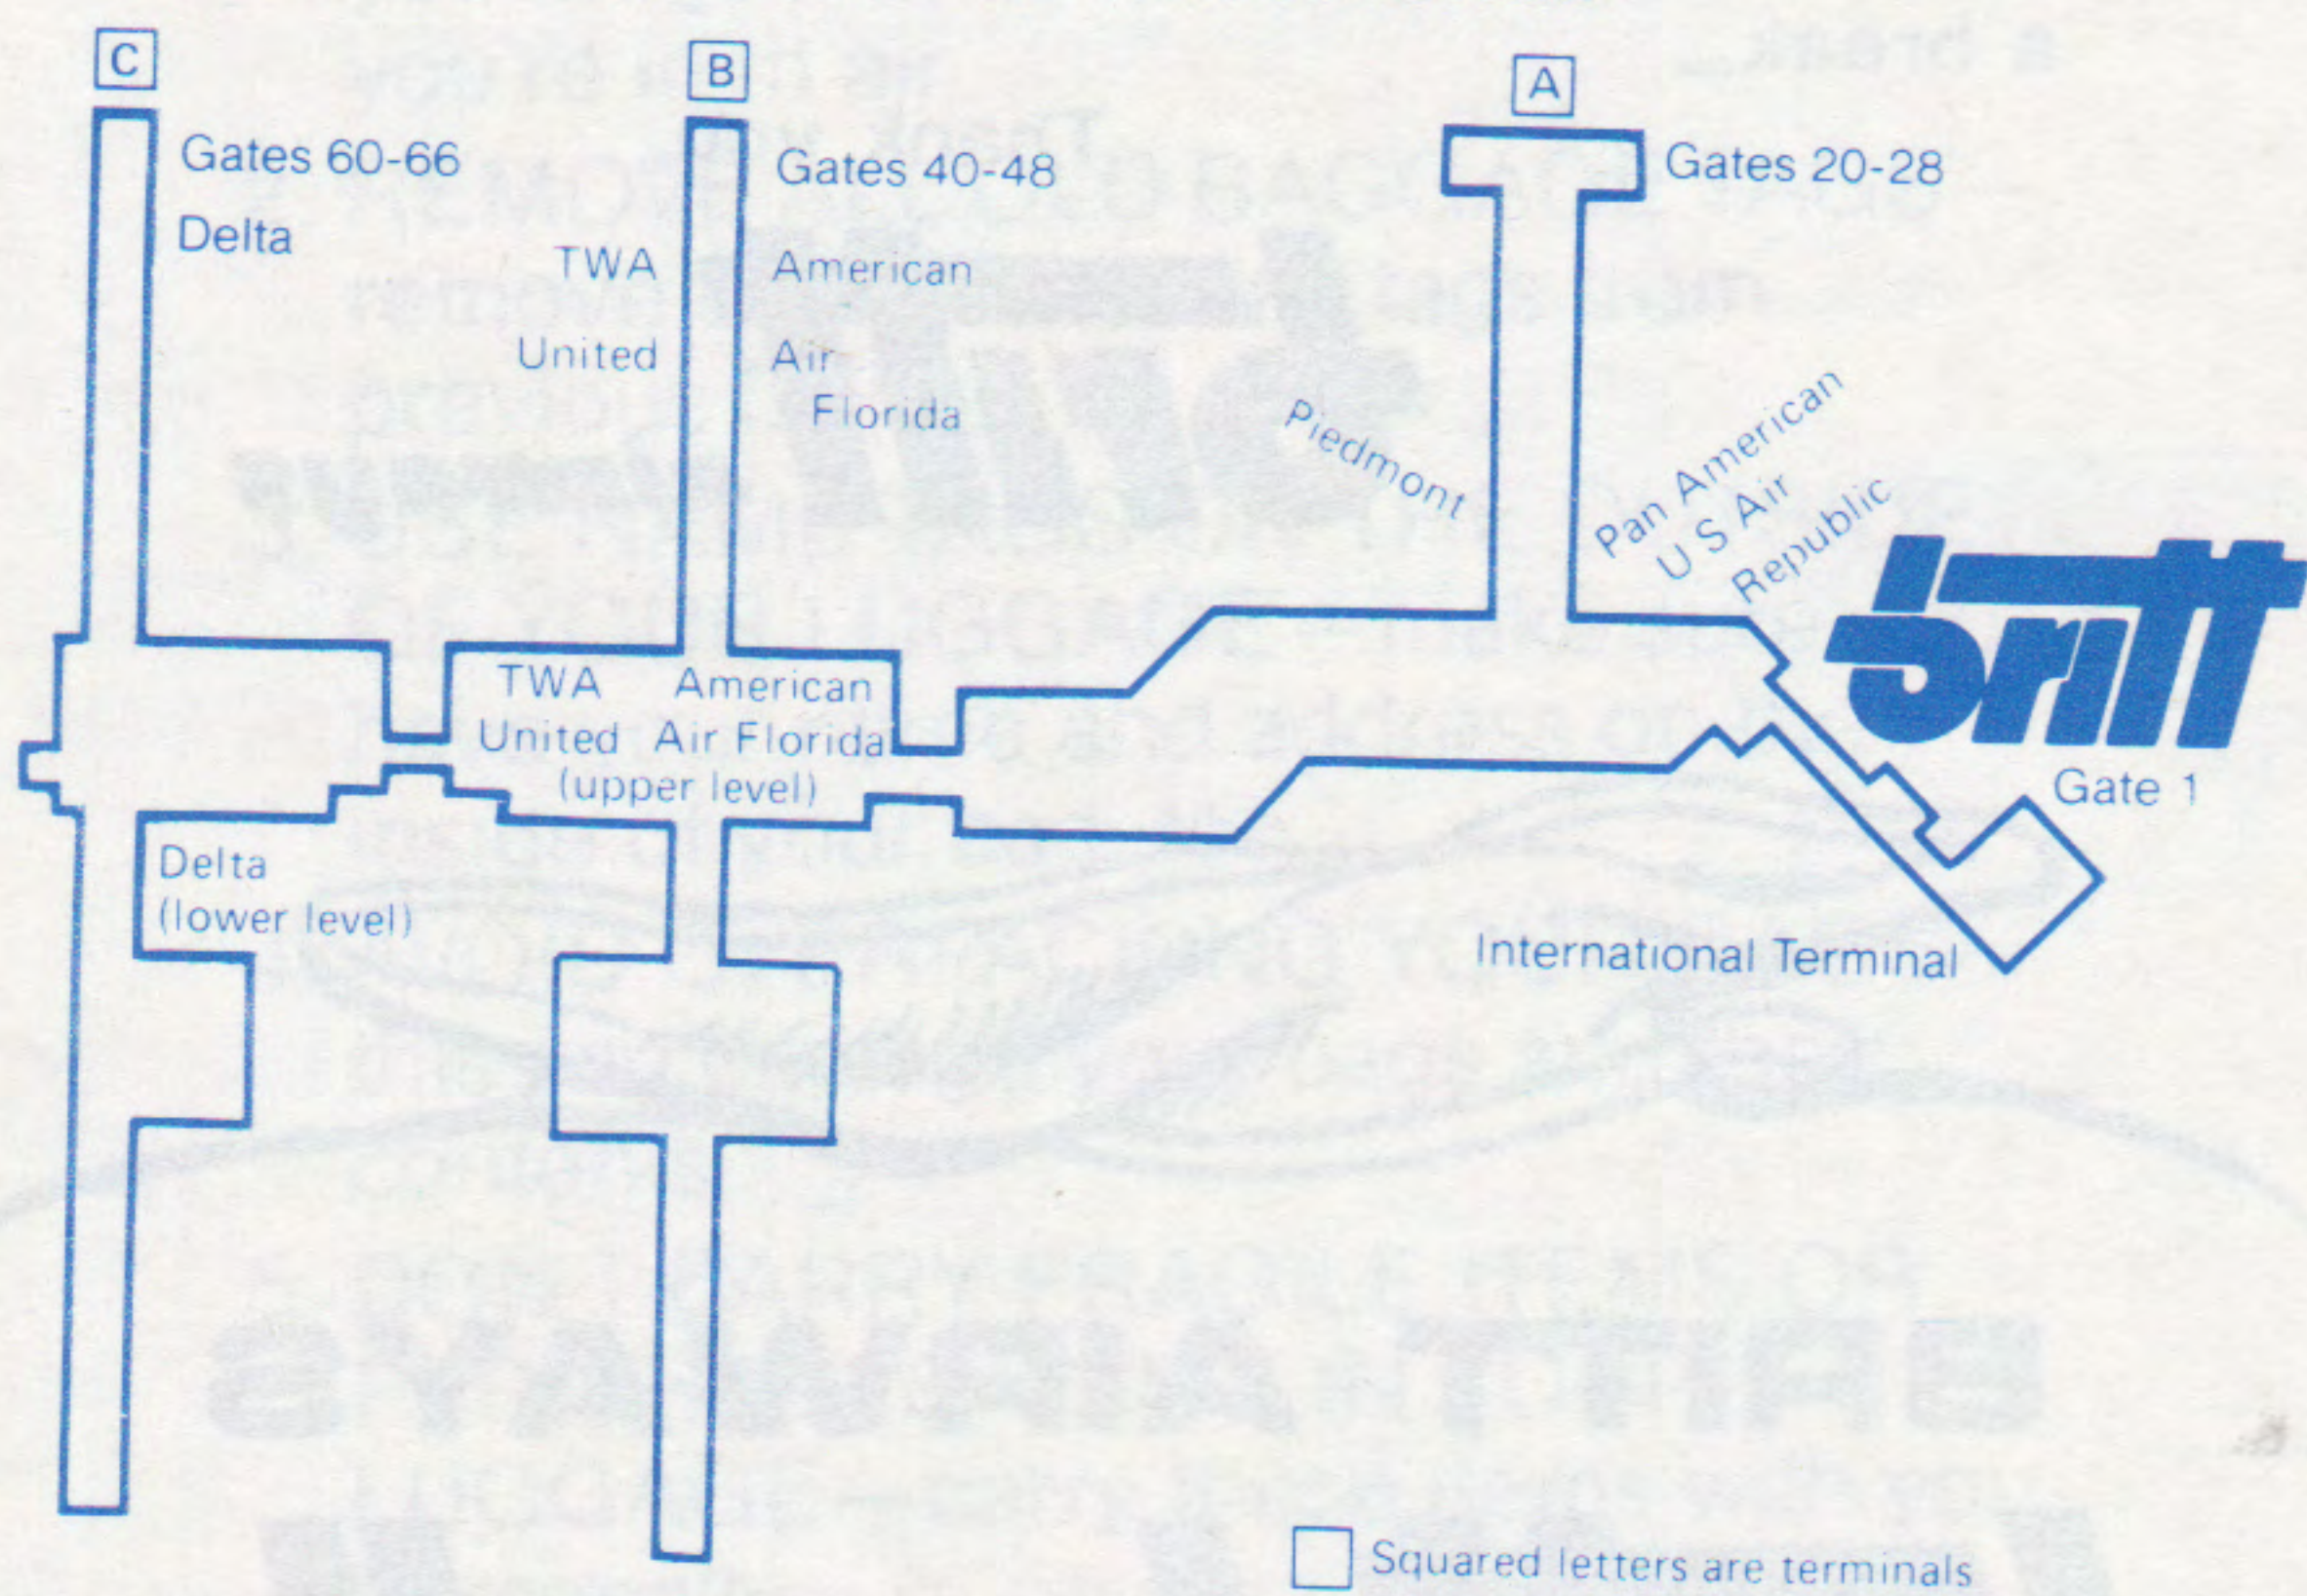

GREATER CINCINNATI INTERNATIONAL