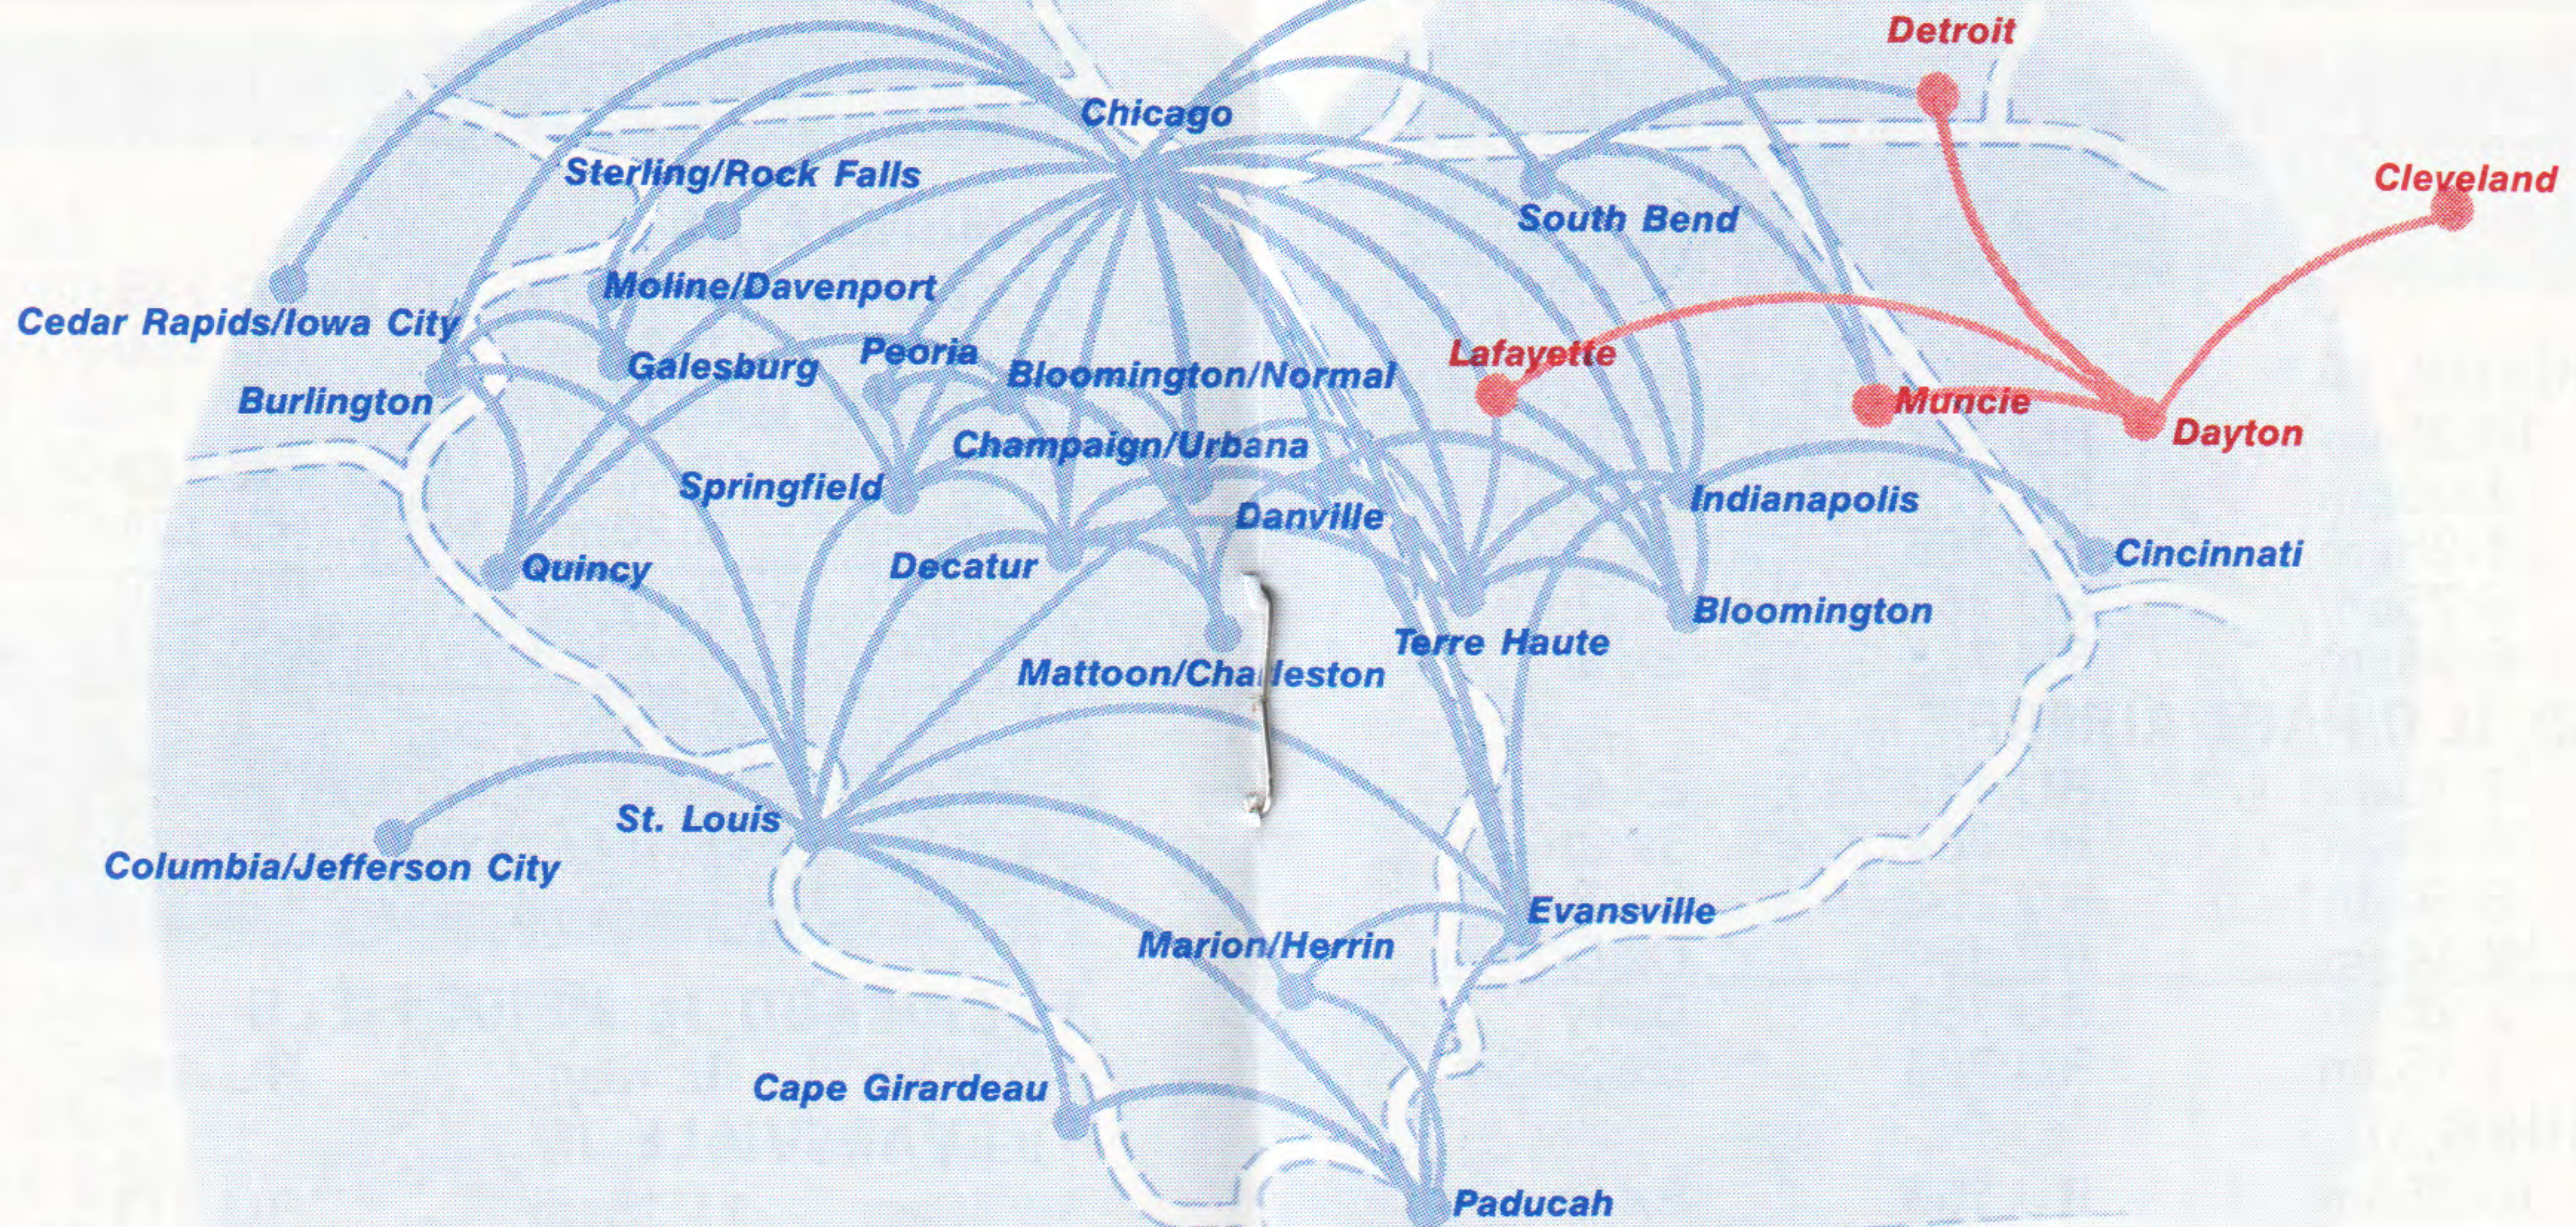

Our Heart's in the Right Place

In fact, all the right places across America's Heartland. Every year, Britt serves more people like you than any other regional airline in the Midwest...from here to there and back home again...because we're already going where you need to go. That's why Britt is winning the heart of America. Call your travel agent for reservations or call 1-800-OK-BRITT. (1-800-652-7488)