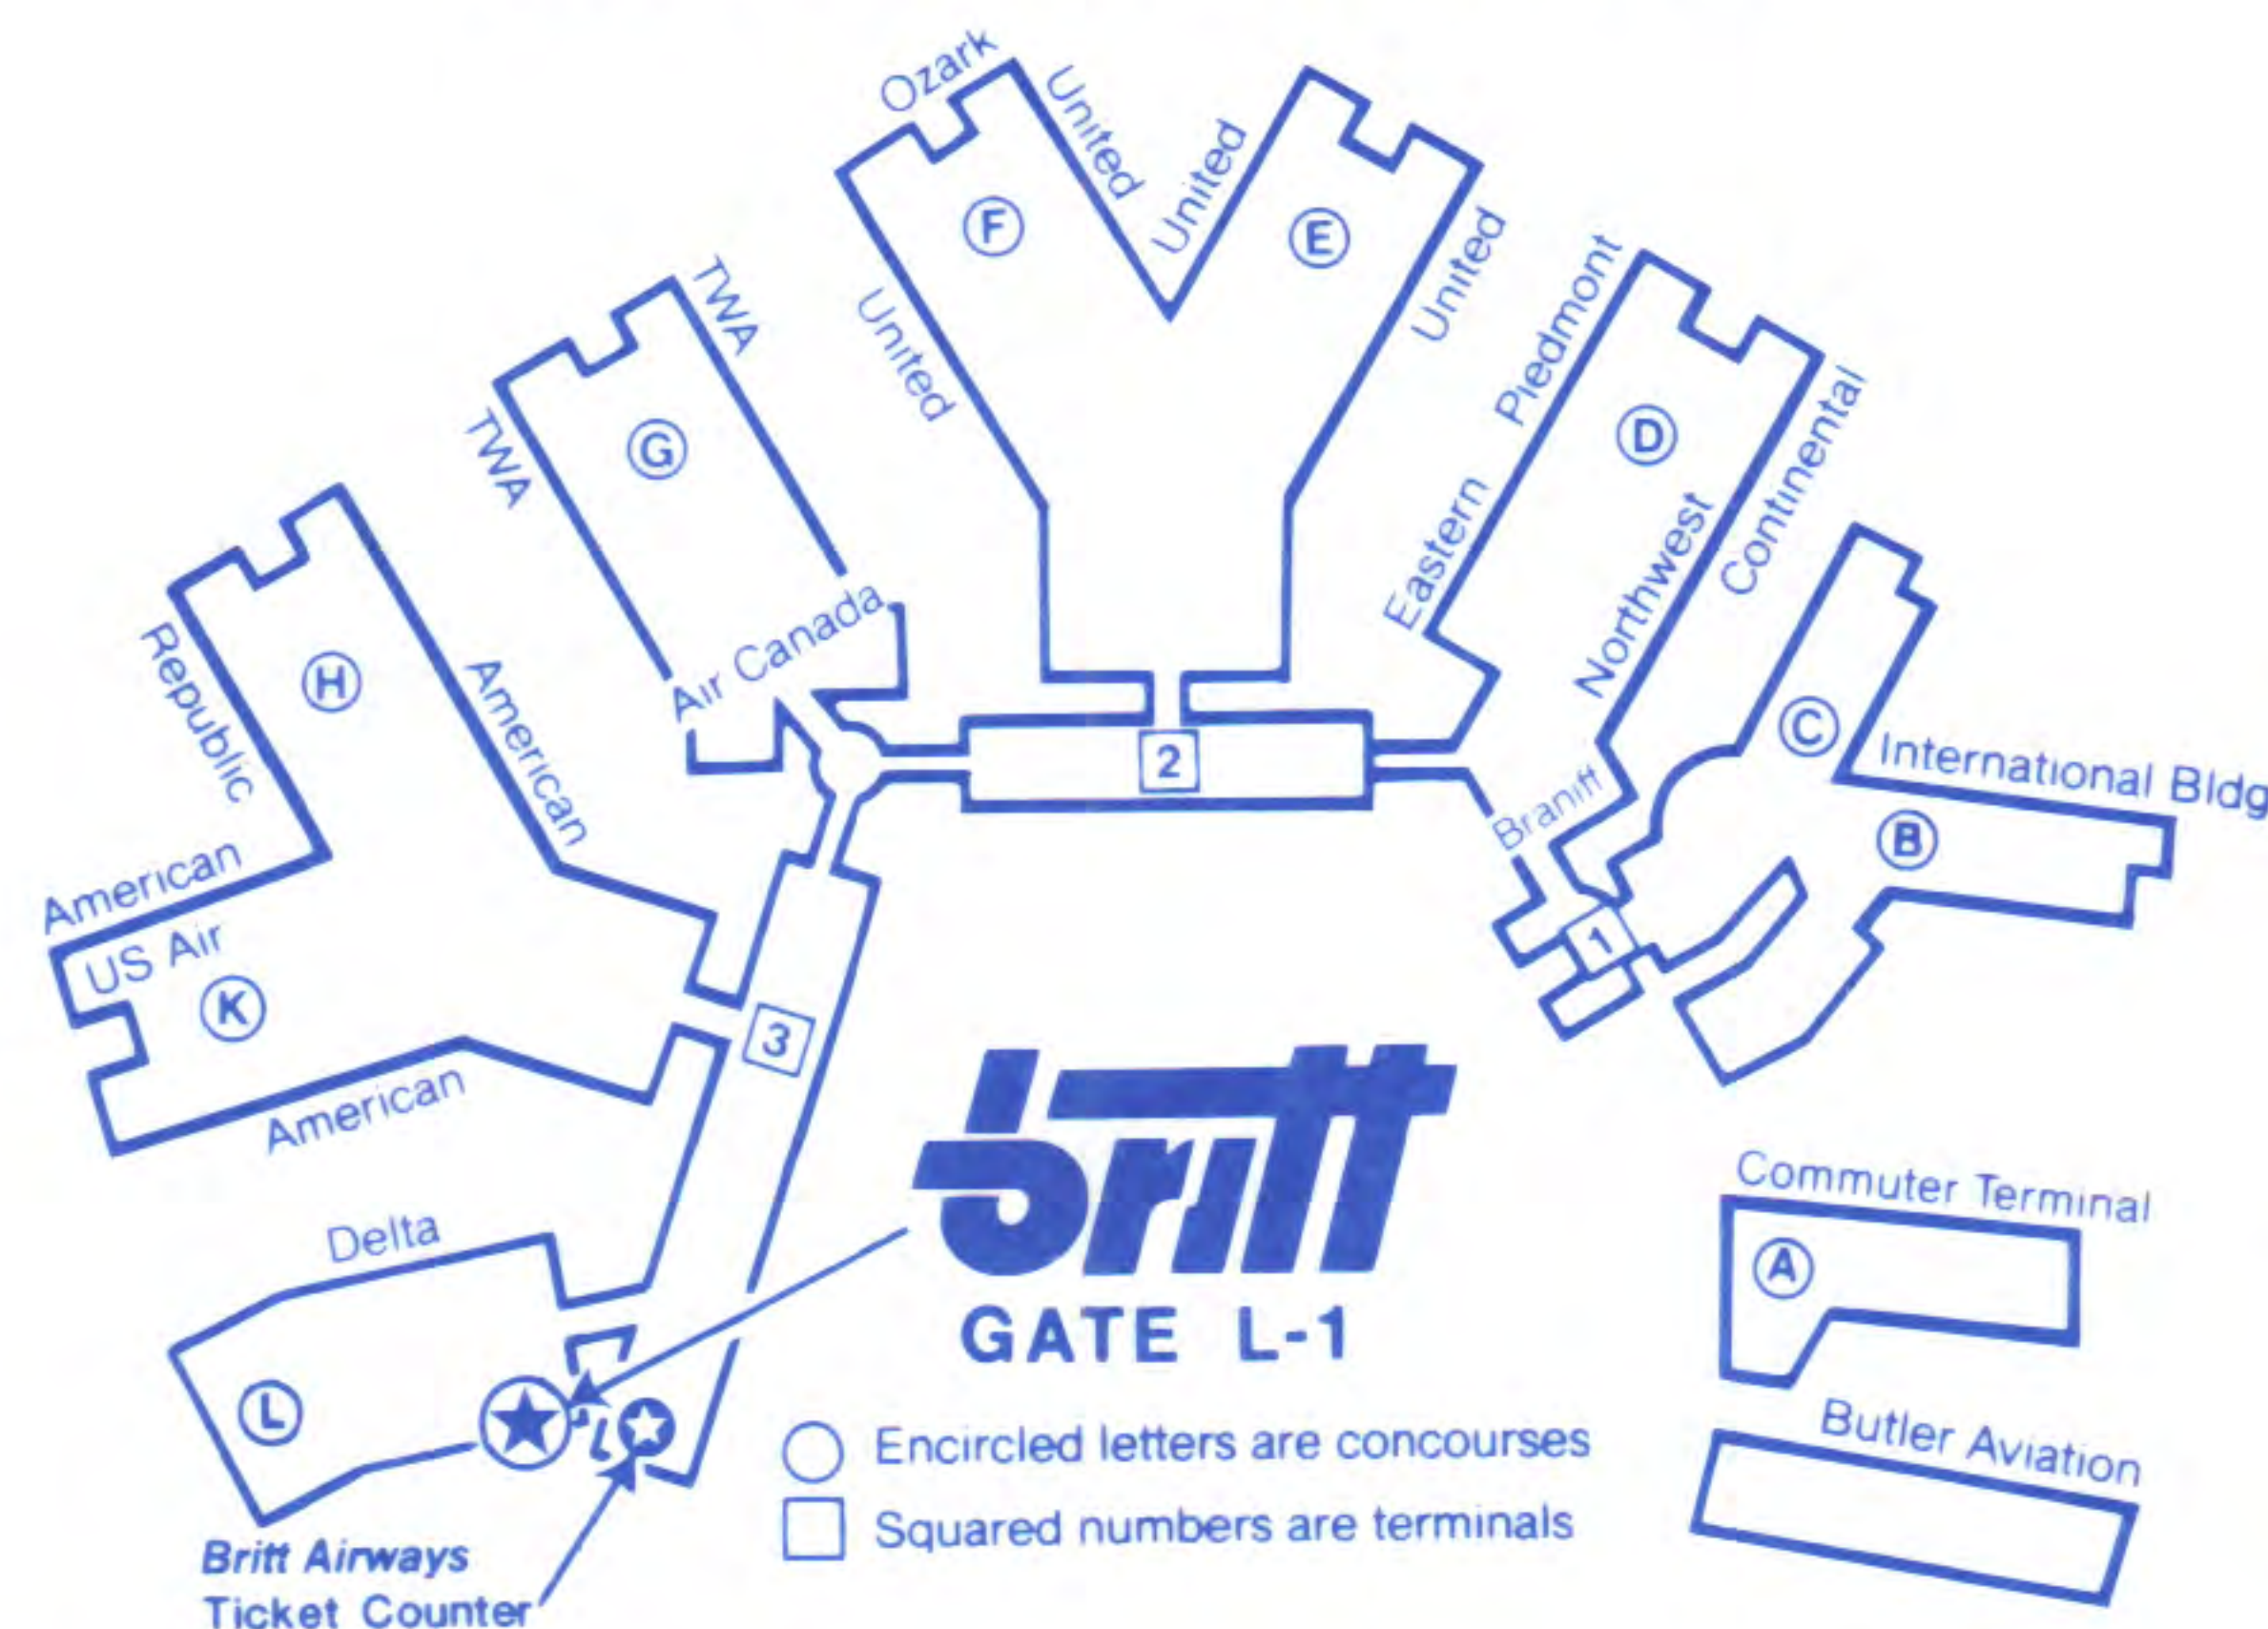

To PEORIA, IL

7:35am	8:00am	RU 714	Ex Sa
9:05am	9:30am	RU 764	Ex Sa
11:20am	11:45am	RU 766	Ex Sa

To ST. LOUIS, MO

7:20am	7:55am	RU 368	Ex Su
1:05pm	1:40pm	RU 372	Daily
3:00pm	3:35pm	RU 374	Ex Sa
5:45pm	6:20pm	RU 354	Ex Sa
7:10pm	7:45pm	RU 394	Ex Sa

FROM STERLING/ROCK FALLS, IL

RESERVATIONS 1-800-652-7488

BAGGAGE/CARGO 815-626-2315

To CHICAGO, IL O'HARE AIRPORT

12:25pm	1:10pm	RU 484	Ex Su
7:00pm	7:45pm	RU 486	Ex Sa

FROM TERRE HAUTE, IN

RESERVATIONS 1-800-652-7488

BAGGAGE/CARGO 812-877-2521

To BLOOMINGTON, IN

9:45am	10:00am	RU 454	Sa Only

To CHAMPAIGN/URBANA, IL

7:15am	6:45am	RU 708	Ex Sa/Su
10:20am	9:50am	RU 396	Su Only
12:10pm	11:40am	RU 744	Su Only
5:00pm	4:30pm	RU 384	Daily

To CHICAGO, IL O'HARE AIRPORT

7:15am	7:45am	RU 708	Ex Sa/Su
7:40am	8:00am	RU 122	Sa Only
11:10am	11:35am	RU 100	Sa Only
11:25am	11:25am	RU 124	Ex Sa
12:10pm	12:40pm	RU 744	Su Only
2:20pm	2:20pm	RU 134	Ex Sa
2:40pm	3:00pm	RU 126	Sa Only
4:50pm	5:20pm	RU 718	Ex Sa
6:25pm	6:25pm	RU 136	Ex Sa

To DECATUR, IL

7:15am	6:45am	RU 378	Ex Su
12:25pm	11:55am	RU 388	Ex Sa

To INDIANAPOLIS, IN

6:25am	6:45am	RU 456	Ex Sa
9:45am	10:30am	RU 454	Sa Only

Depart	Arrive	Flight	Frequency

FROM TERRE HAUTE, IN Cont'd.

To LAFAYETTE, IN

7:40am	8:05am	RU 122	Sa Only
11:10am	11:40am	RU 100	Sa Only
2:40pm	3:05pm	RU 126	Sa Only
4:50pm	5:25pm	RU 718	Ex Sa

To ST. LOUIS, MO

7:15am	7:35am	RU 378	Ex Su
10:20am	10:50am	RU 396	Su Only
12:25pm	12:50pm	RU 388	Ex Sa
5:00pm	5:30pm	RU 384	Daily

CHICAGO O'HARE INTERNATIONAL