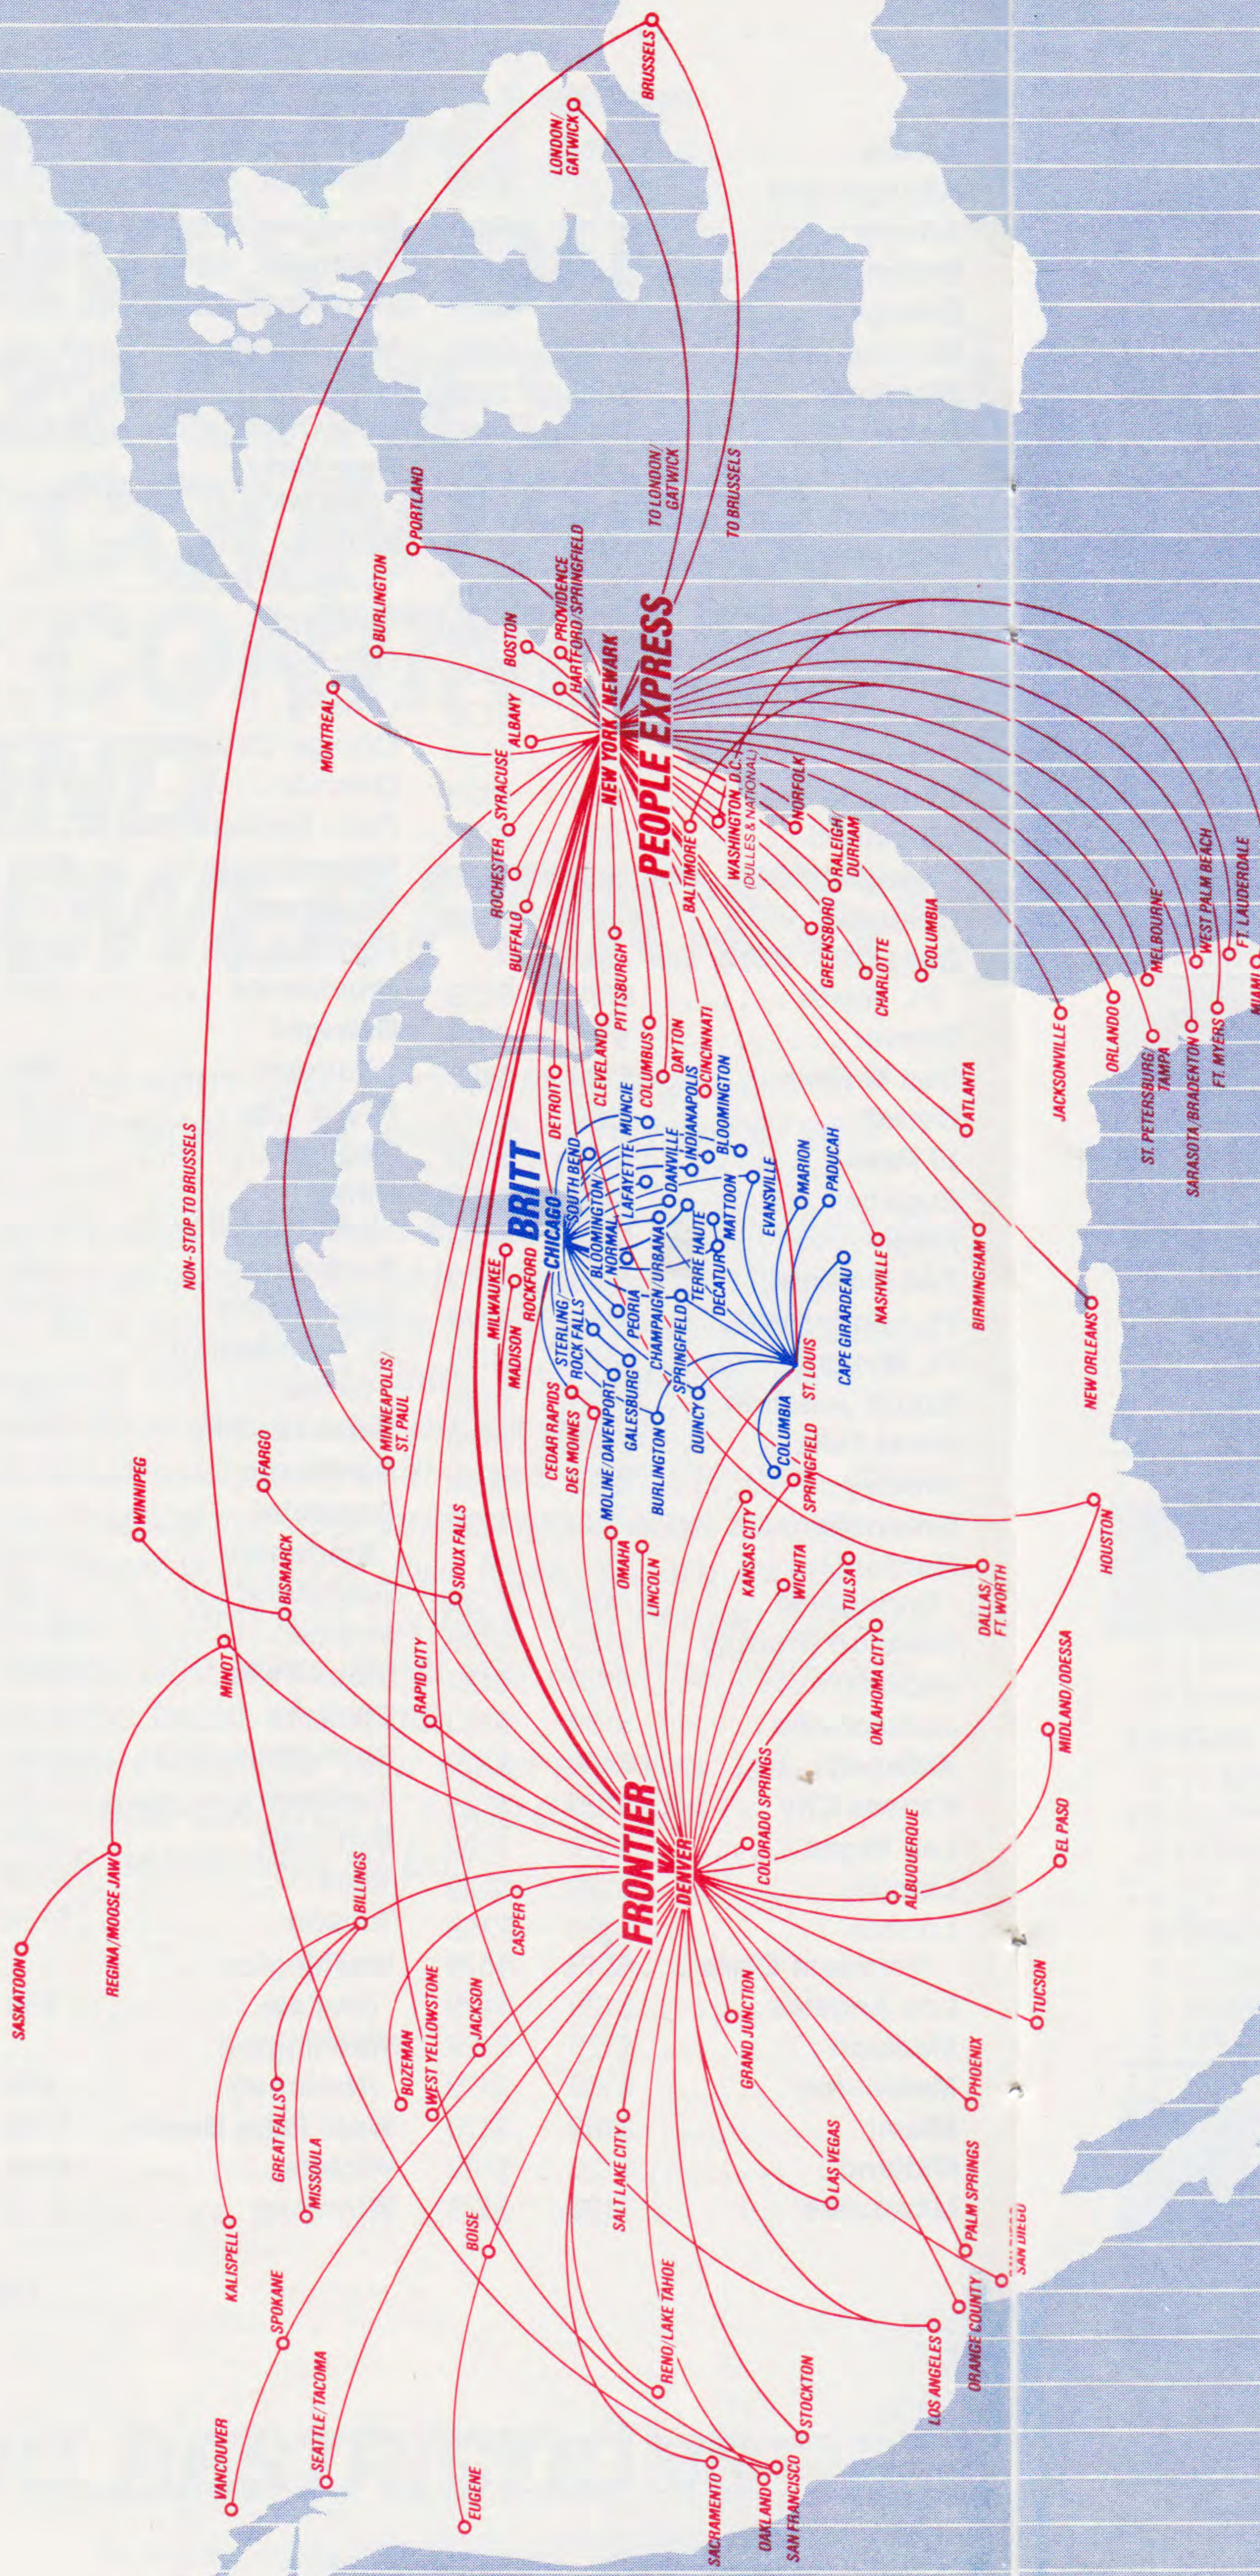

FLY TO THE HEART OF IT ALL!

Britt Airways has teamed up with People Express and Frontier Airlines to take you right to the heart of things! Fly to 122 destinations throughout the United States and Canada, even Europe! All at the lowest prices going! Plus, there's no restrictions to tie you down. But the best part...Britt is right in your hometown. So you don't have to drive out of your way to take advantage of these prices. No wonder common sense says fly Britt. For information, contact your travel agent or call **1-800-OK-BRITT. (1-800-652-7488)**