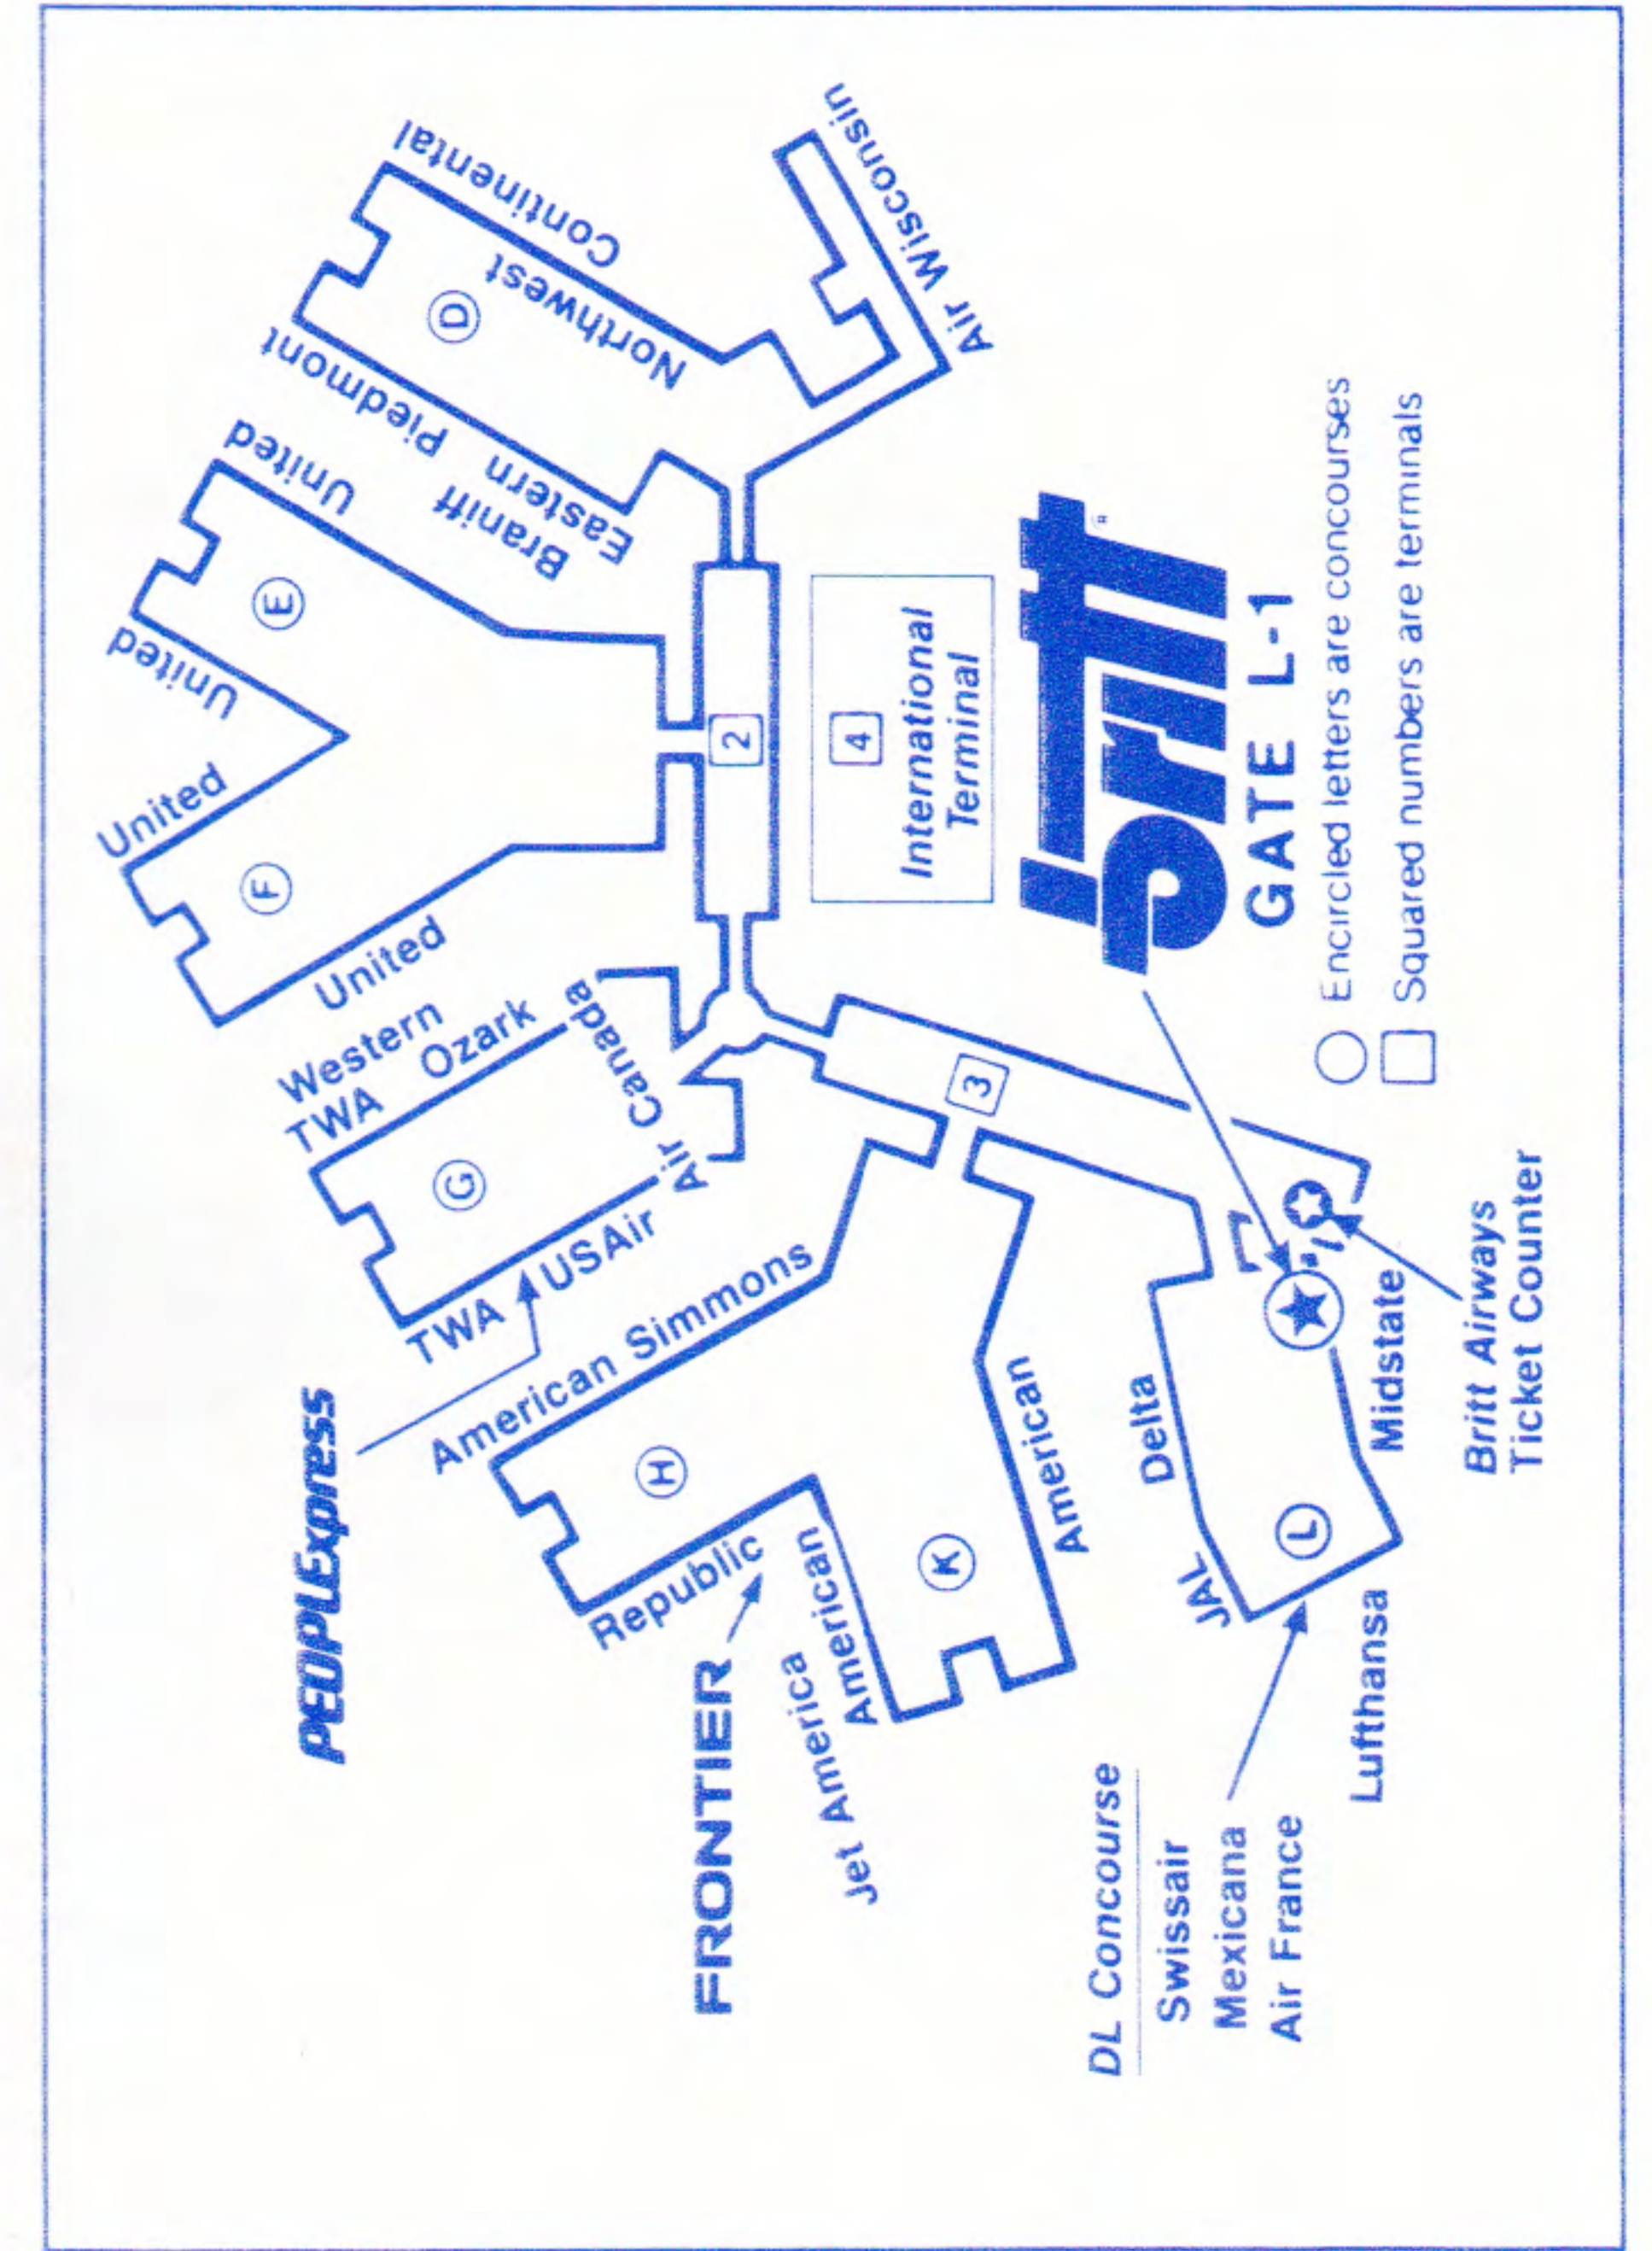

Chicago O'Hare International