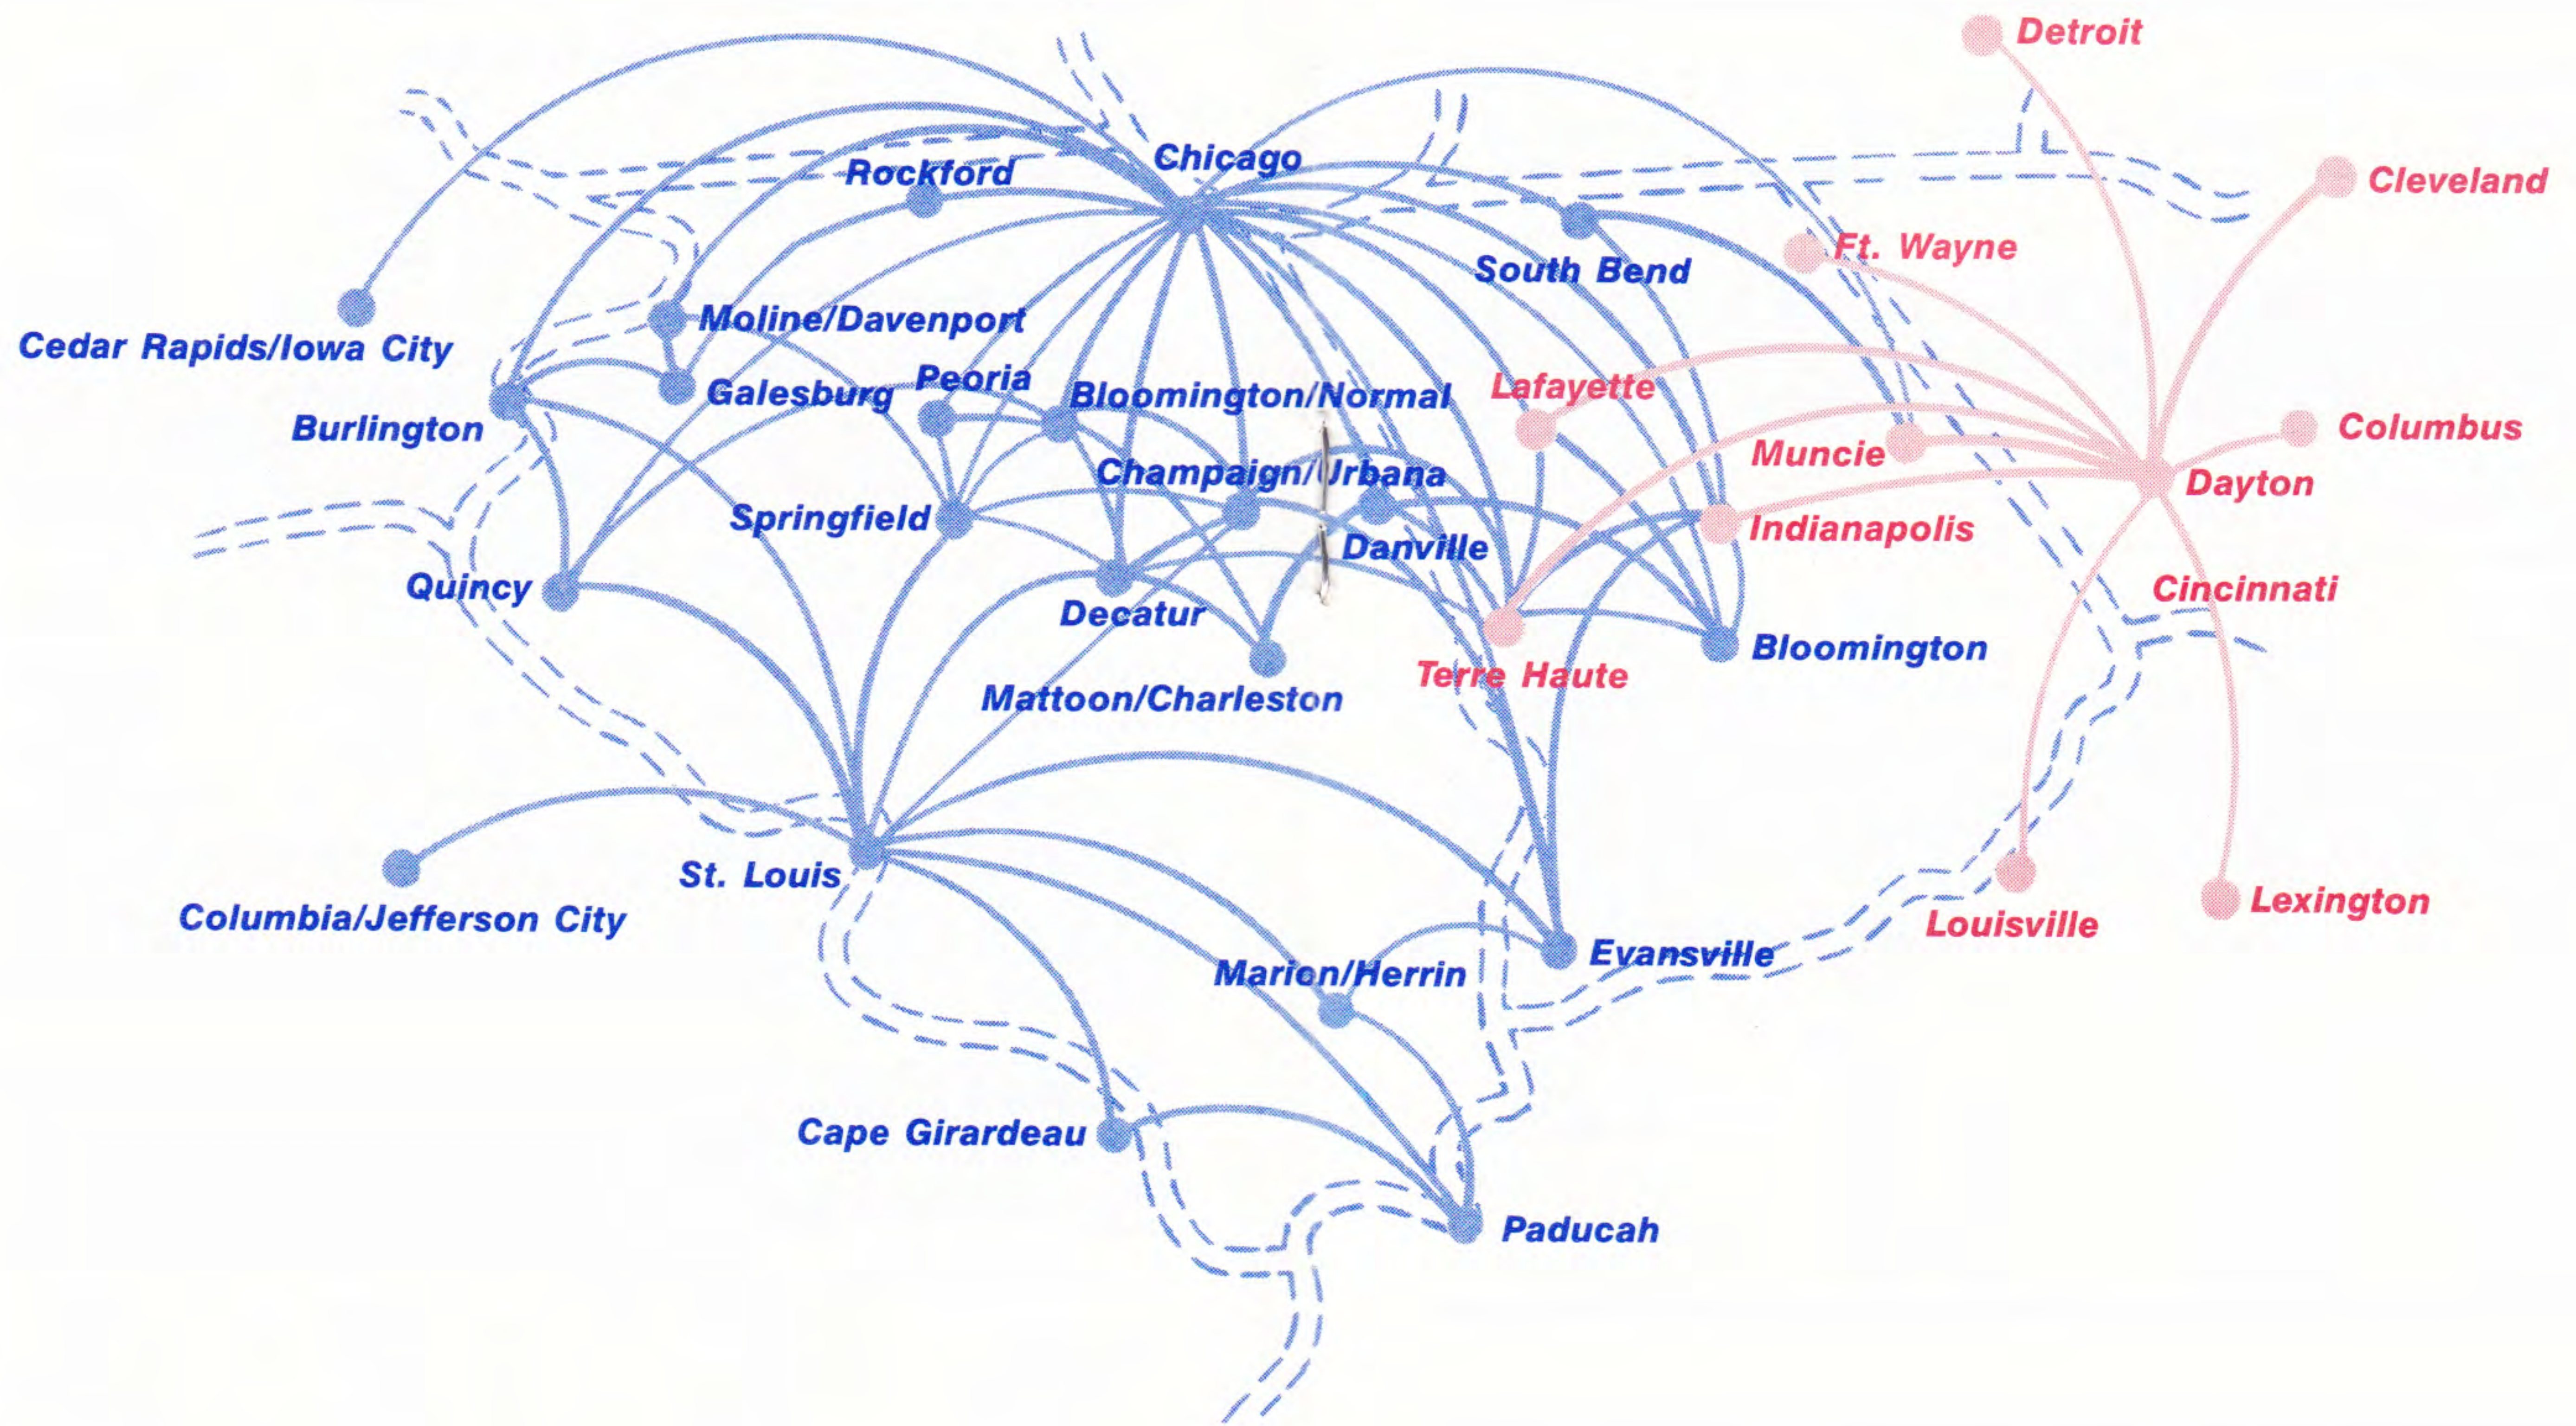

At the Heart of It All

Britt Airways can take you from the heart of America to the heart of it all! With more flights, convenient schedules, great connections to major carriers and low fares, you can rely on Britt to get you where you want to go. And that means you don't have to go out of your way to get the best travel options. Fly Britt and discover why we're winning the heart of America. For reservations, call your travel agent or 1-800-OK-BRITT. (1-800-652-7488)