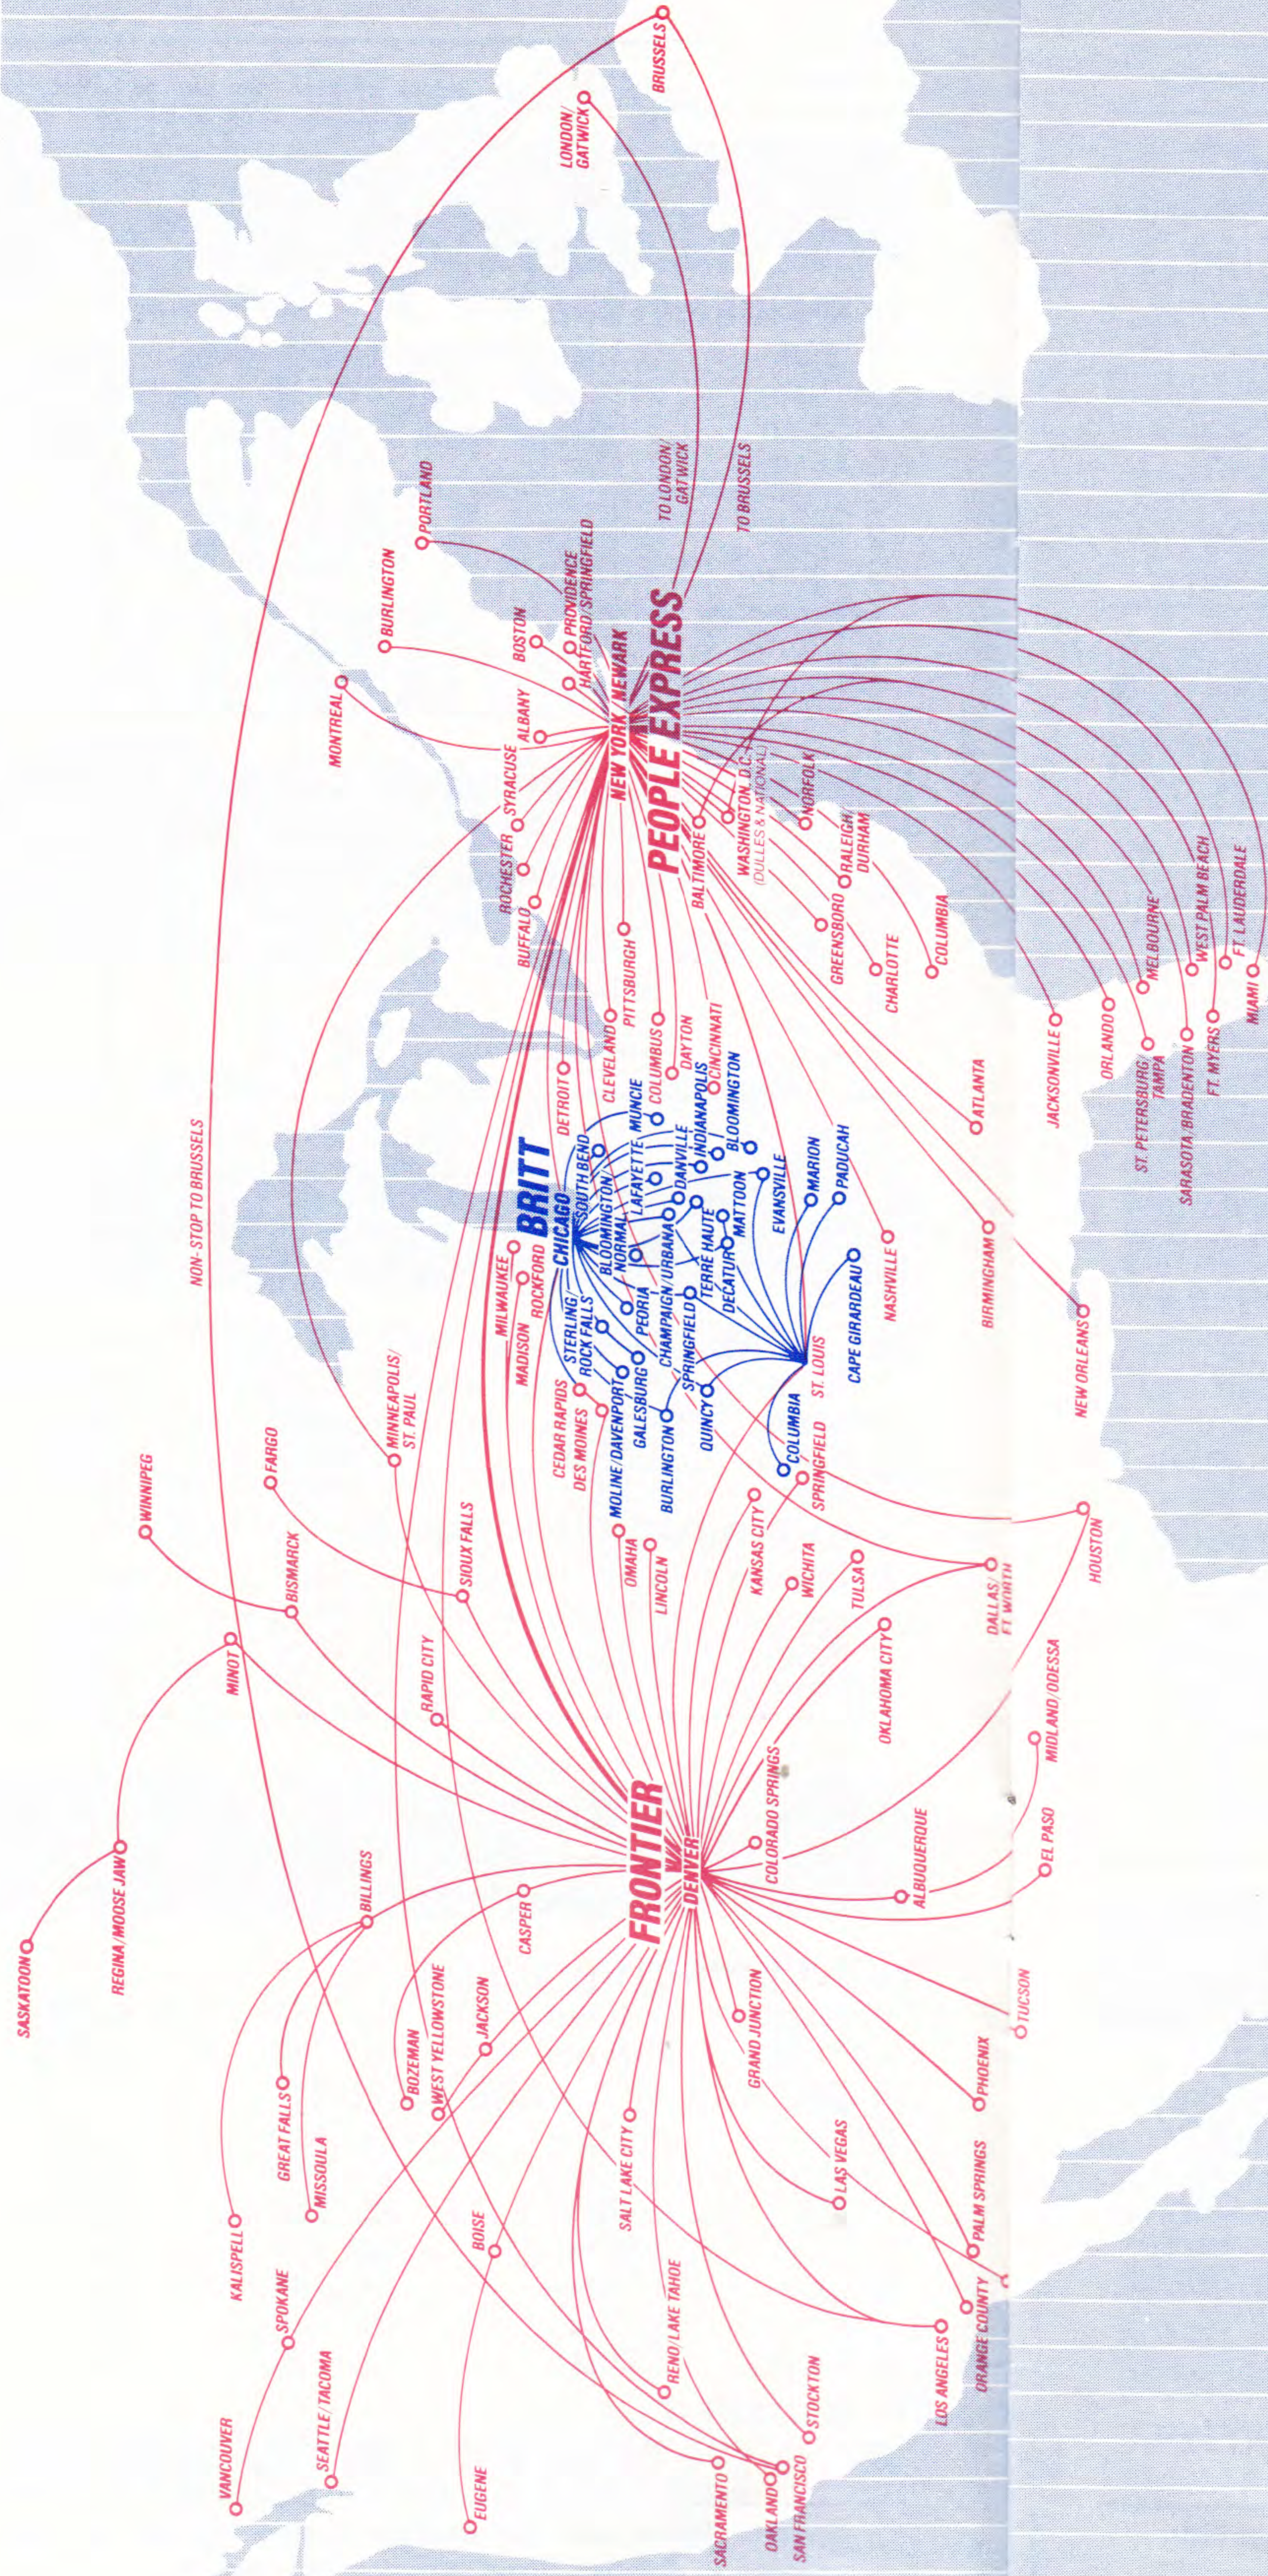

FLY TO THE HEART OF IT ALL!

Britt Airways has teamed up with People Express and Frontier Airlines to take you right to the heart of things! Fly to 122 destinations throughout the United States and Canada, even Europe! All at the lowest prices going! Plus, there's no restrictions to tie you down. But the best part...Britt is right in your hometown. So you don't have to drive out of your way to take advantage of these prices. No wonder common sense says fly Britt. For information, contact your travel agent or call **1-800-OK-BRITT**. (1-800-652-7488)

Winning
the Heart
of America

PEOPLEExpress FRONTIER