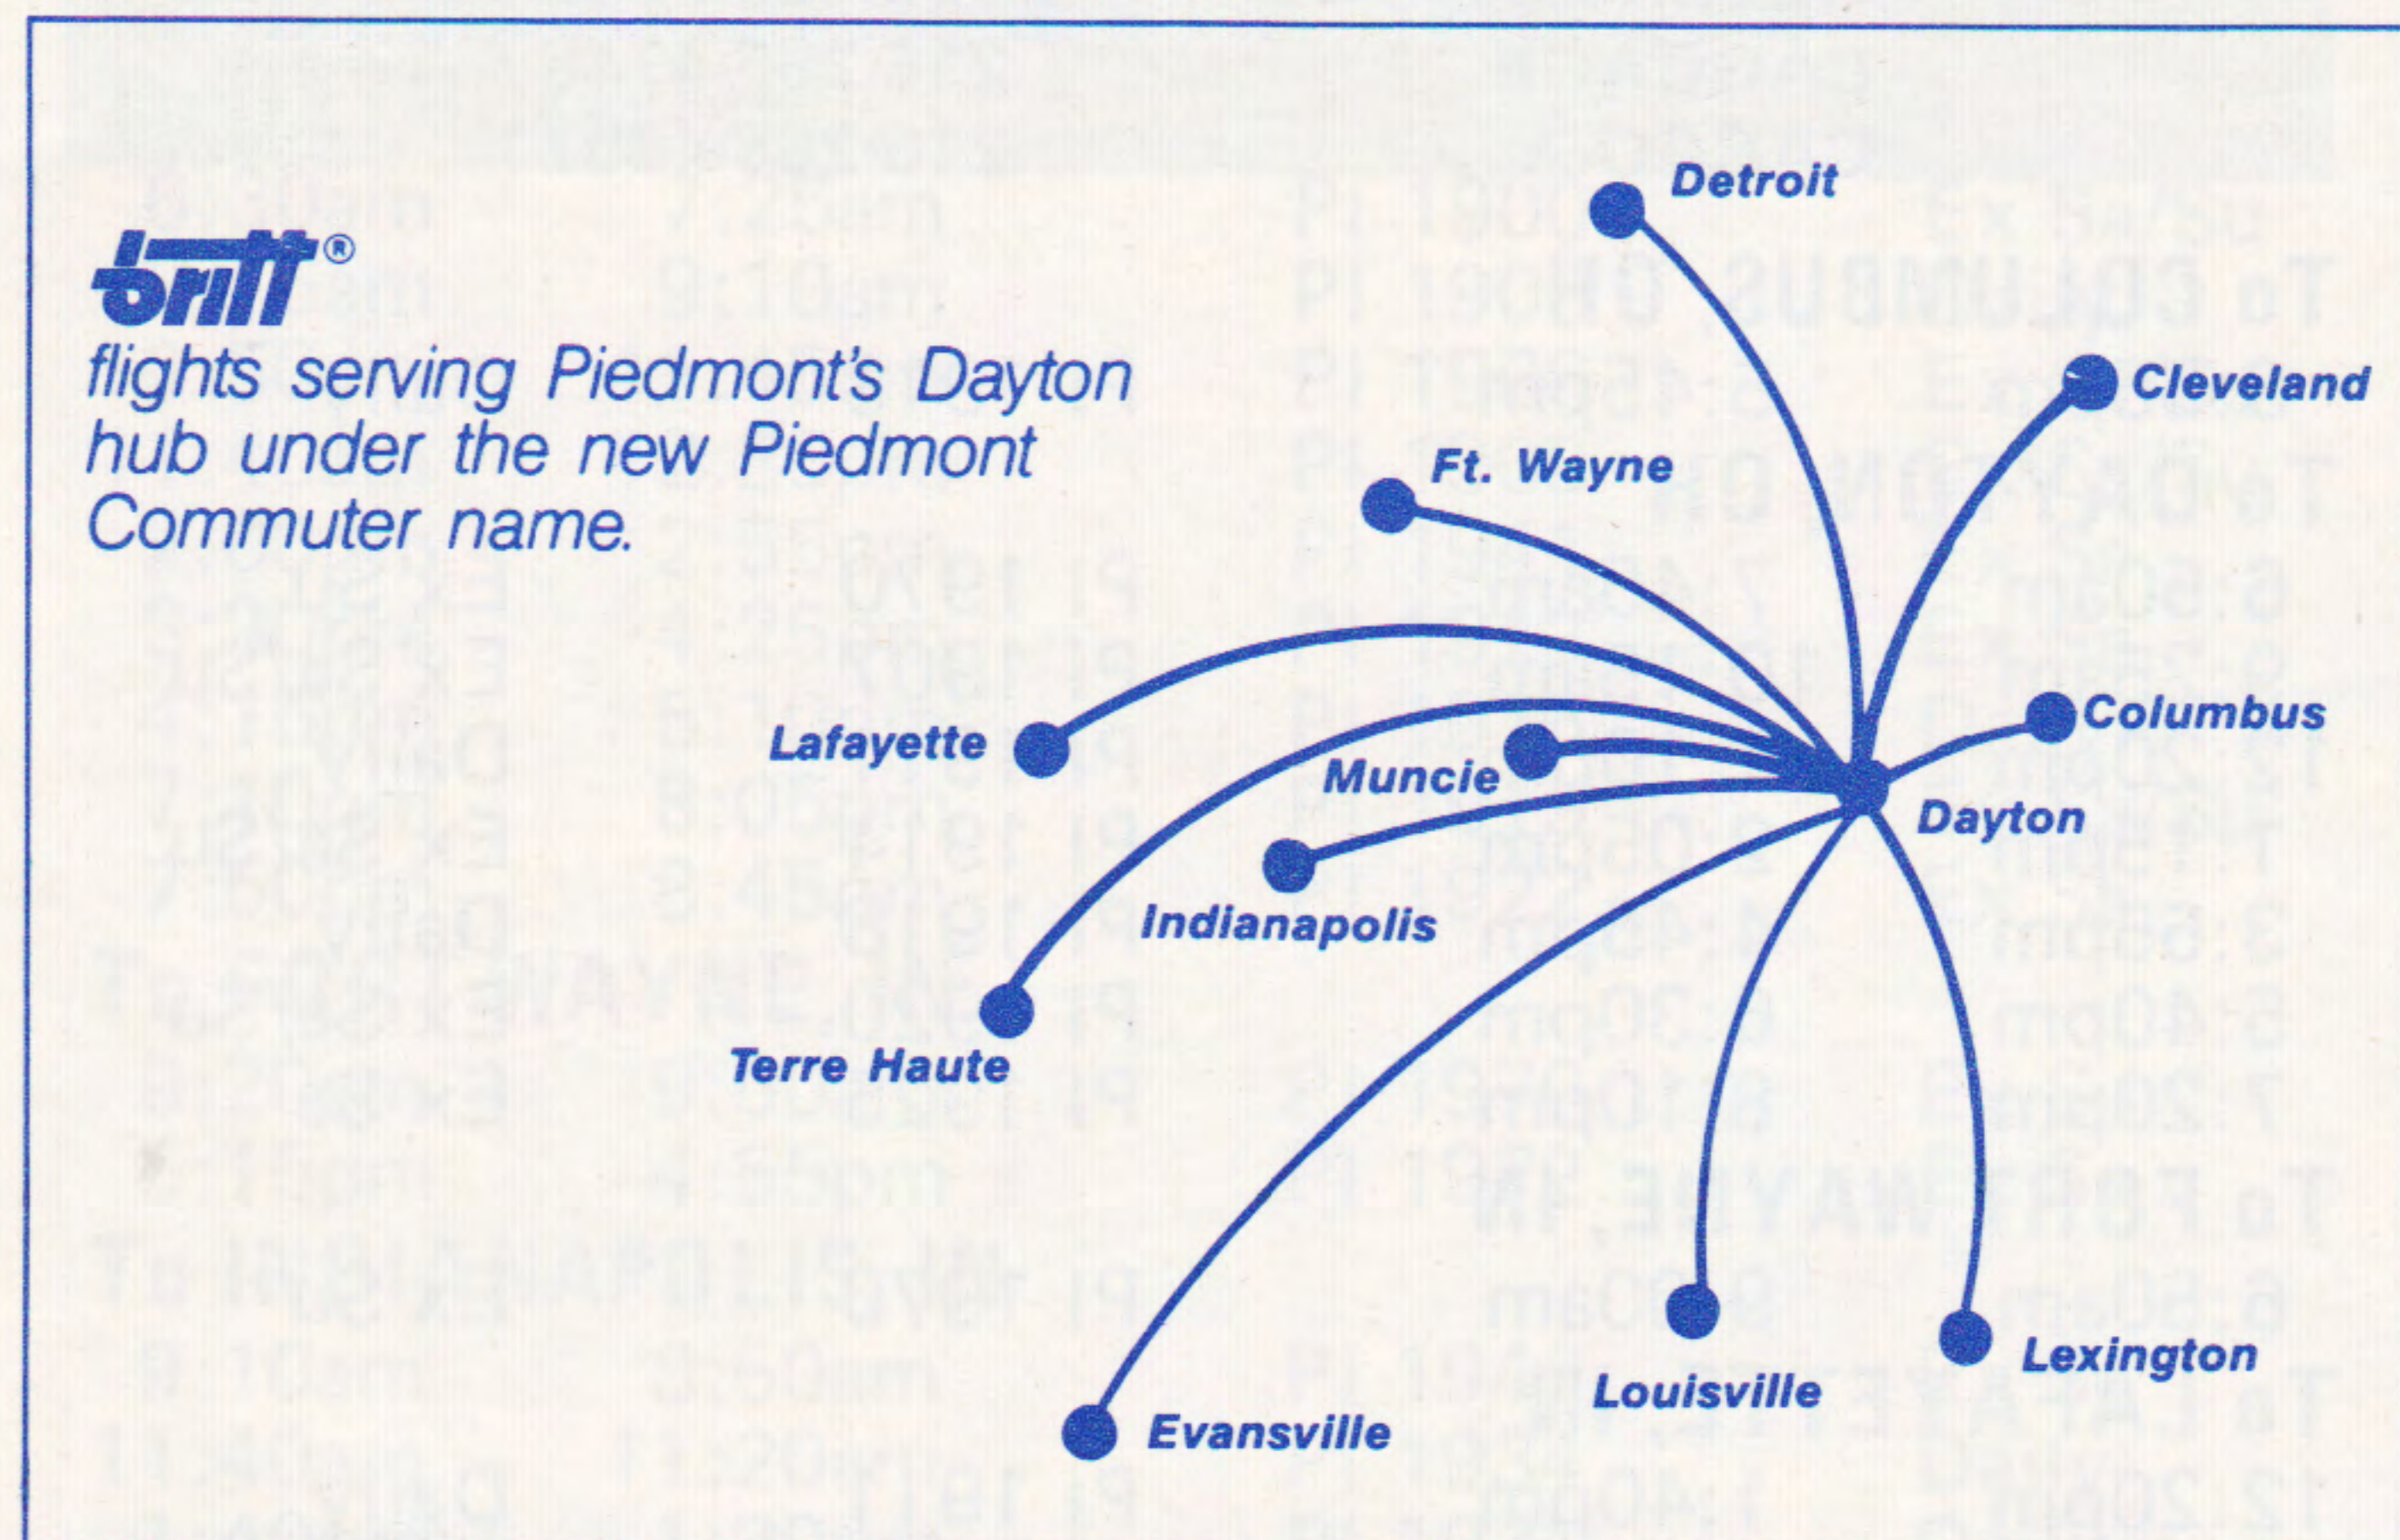

Go Britt & Piedmont From here...