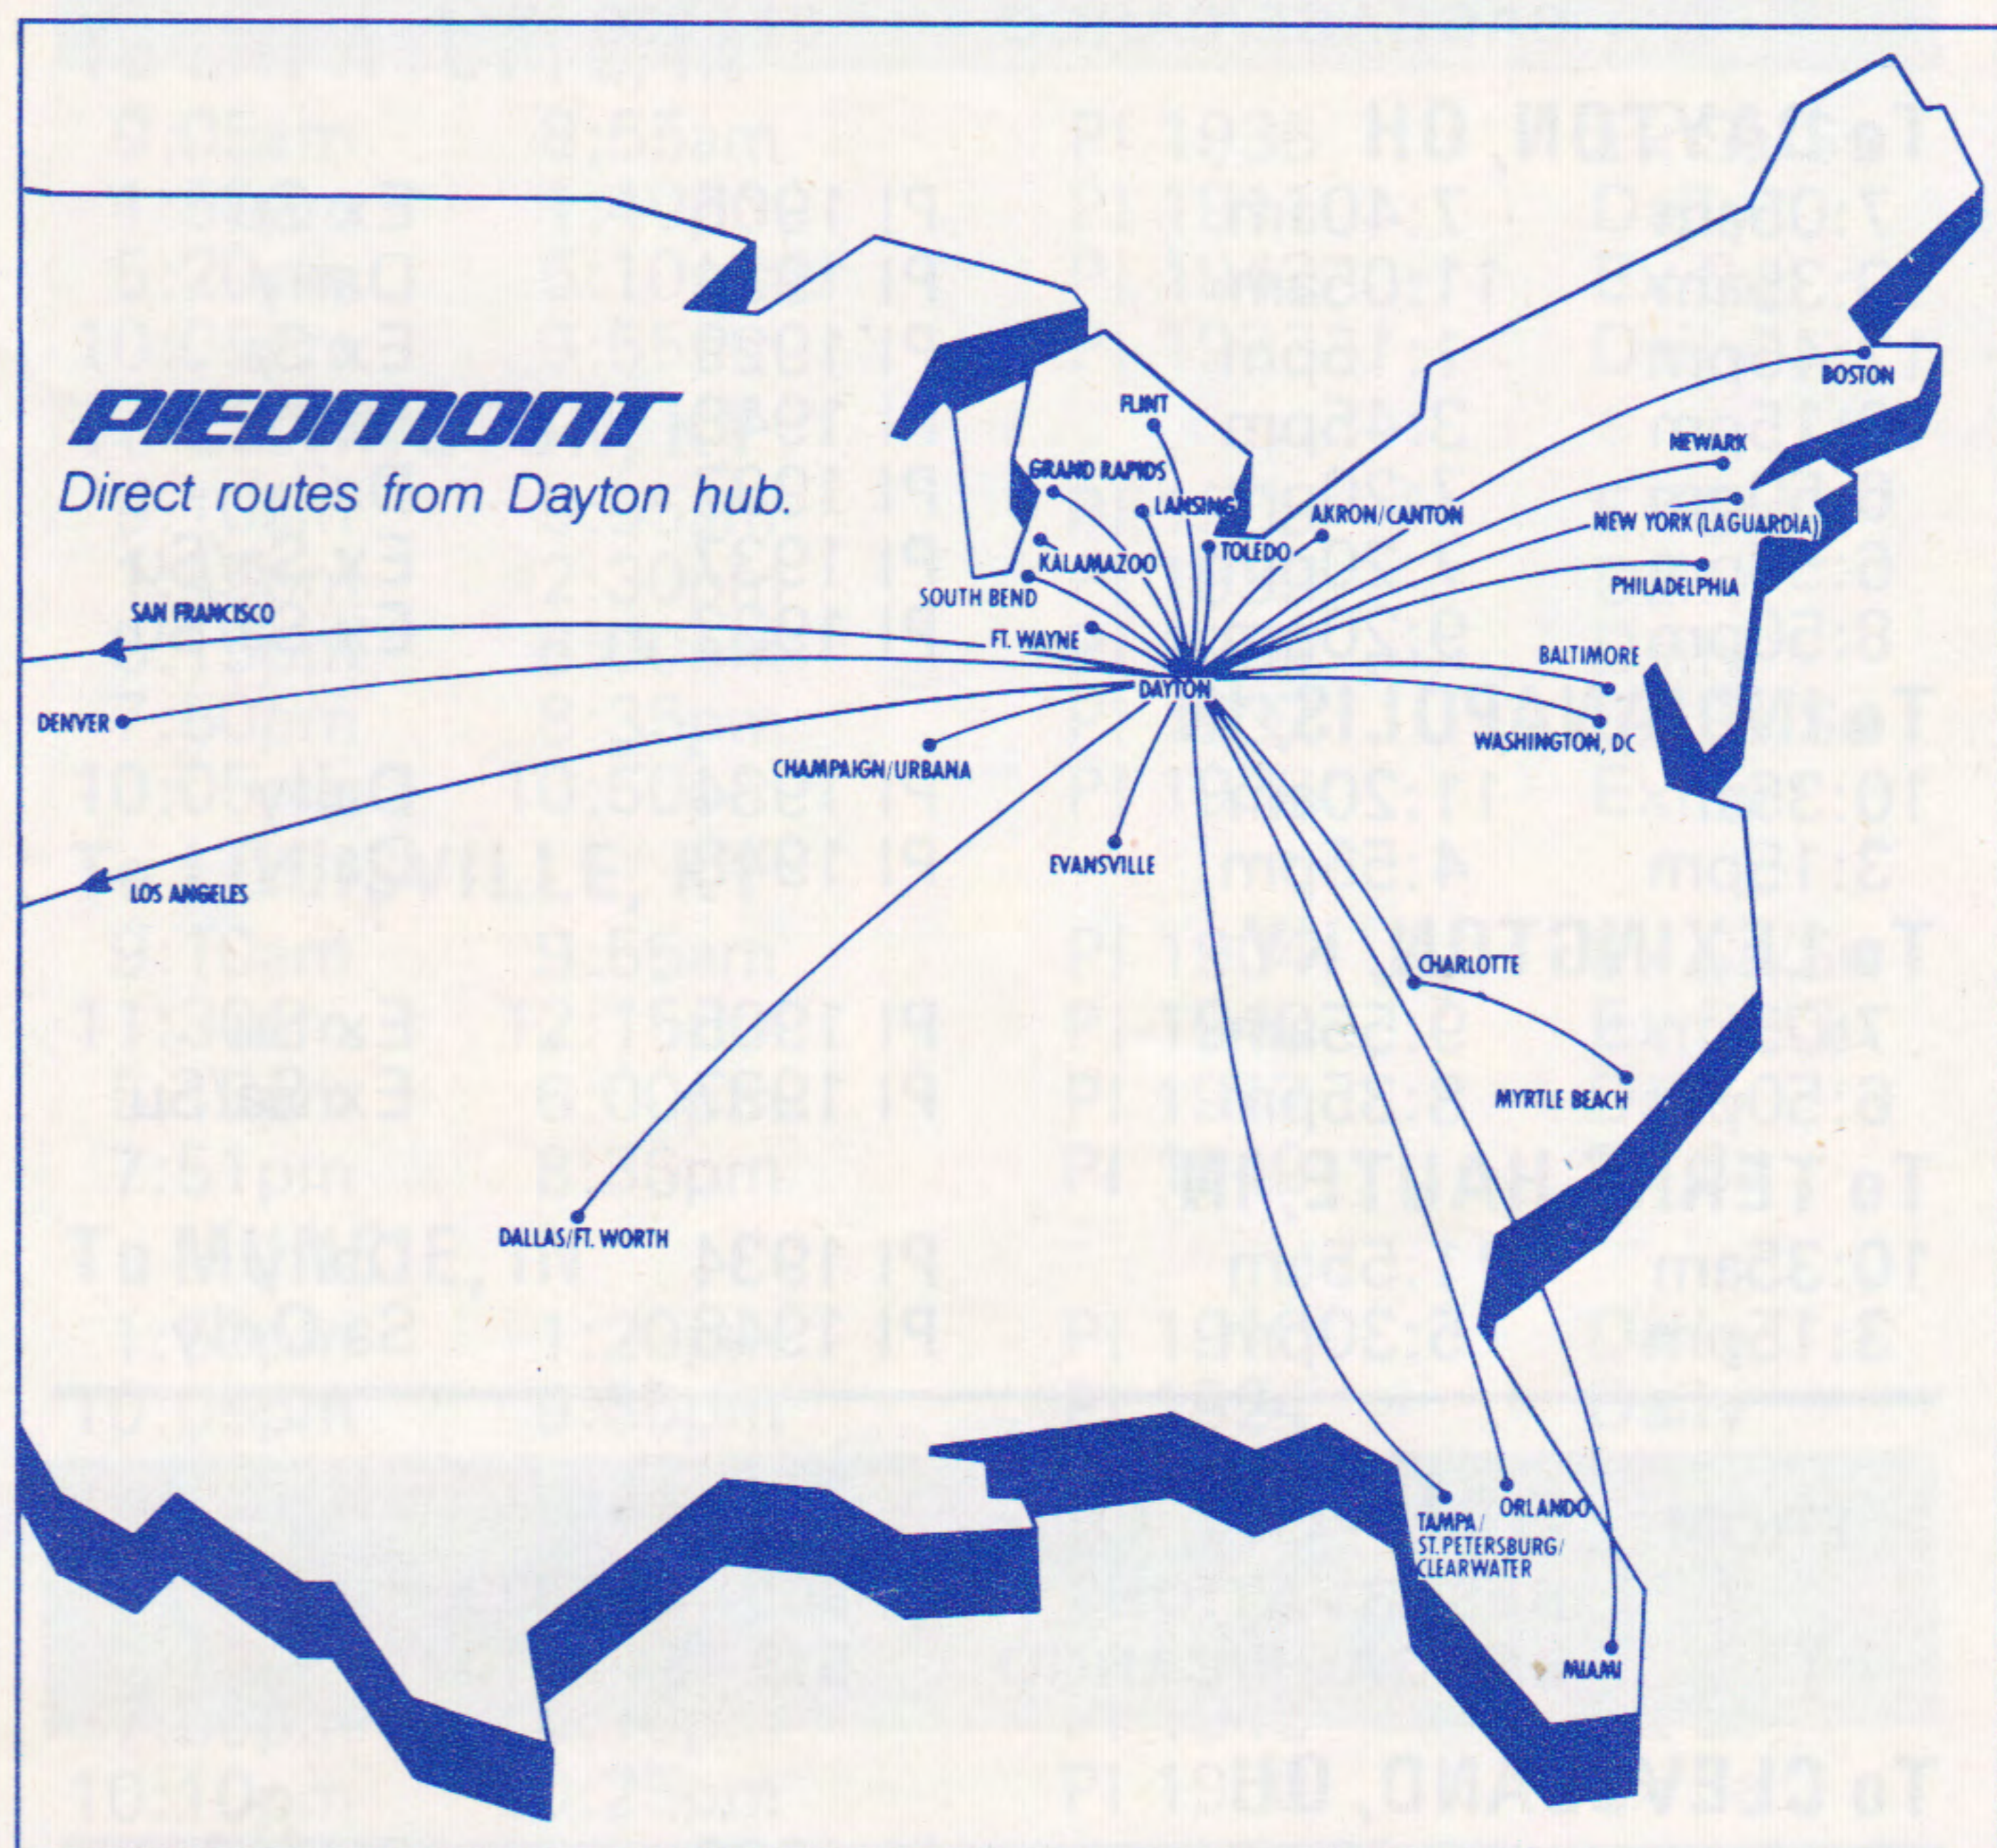

To there! And back.

Britt is your best link to Piedmont's nationwide system. Watch for our new Piedmont Commuter name on services to Piedmont's major hub, Dayton International Airport.

- Flights from Detroit, MI, Cleveland, OH, Columbus, OH, Indianapolis, IN, Muncie, IN, Lafayette, IN, Evansville, IN, Terre Haute, IN, Ft. Wayne, IN, Lexington, KY, Louisville KY.
- Piedmont serves 50 destinations from Dayton—more than any other carrier!
- Earn Piedmont Frequent Flyer credits.

For information regarding Piedmont Commuter's schedules and fares call 1-800-438-7833 or call your travel agent.

THE PIEDMONT COMMUTER SYSTEM