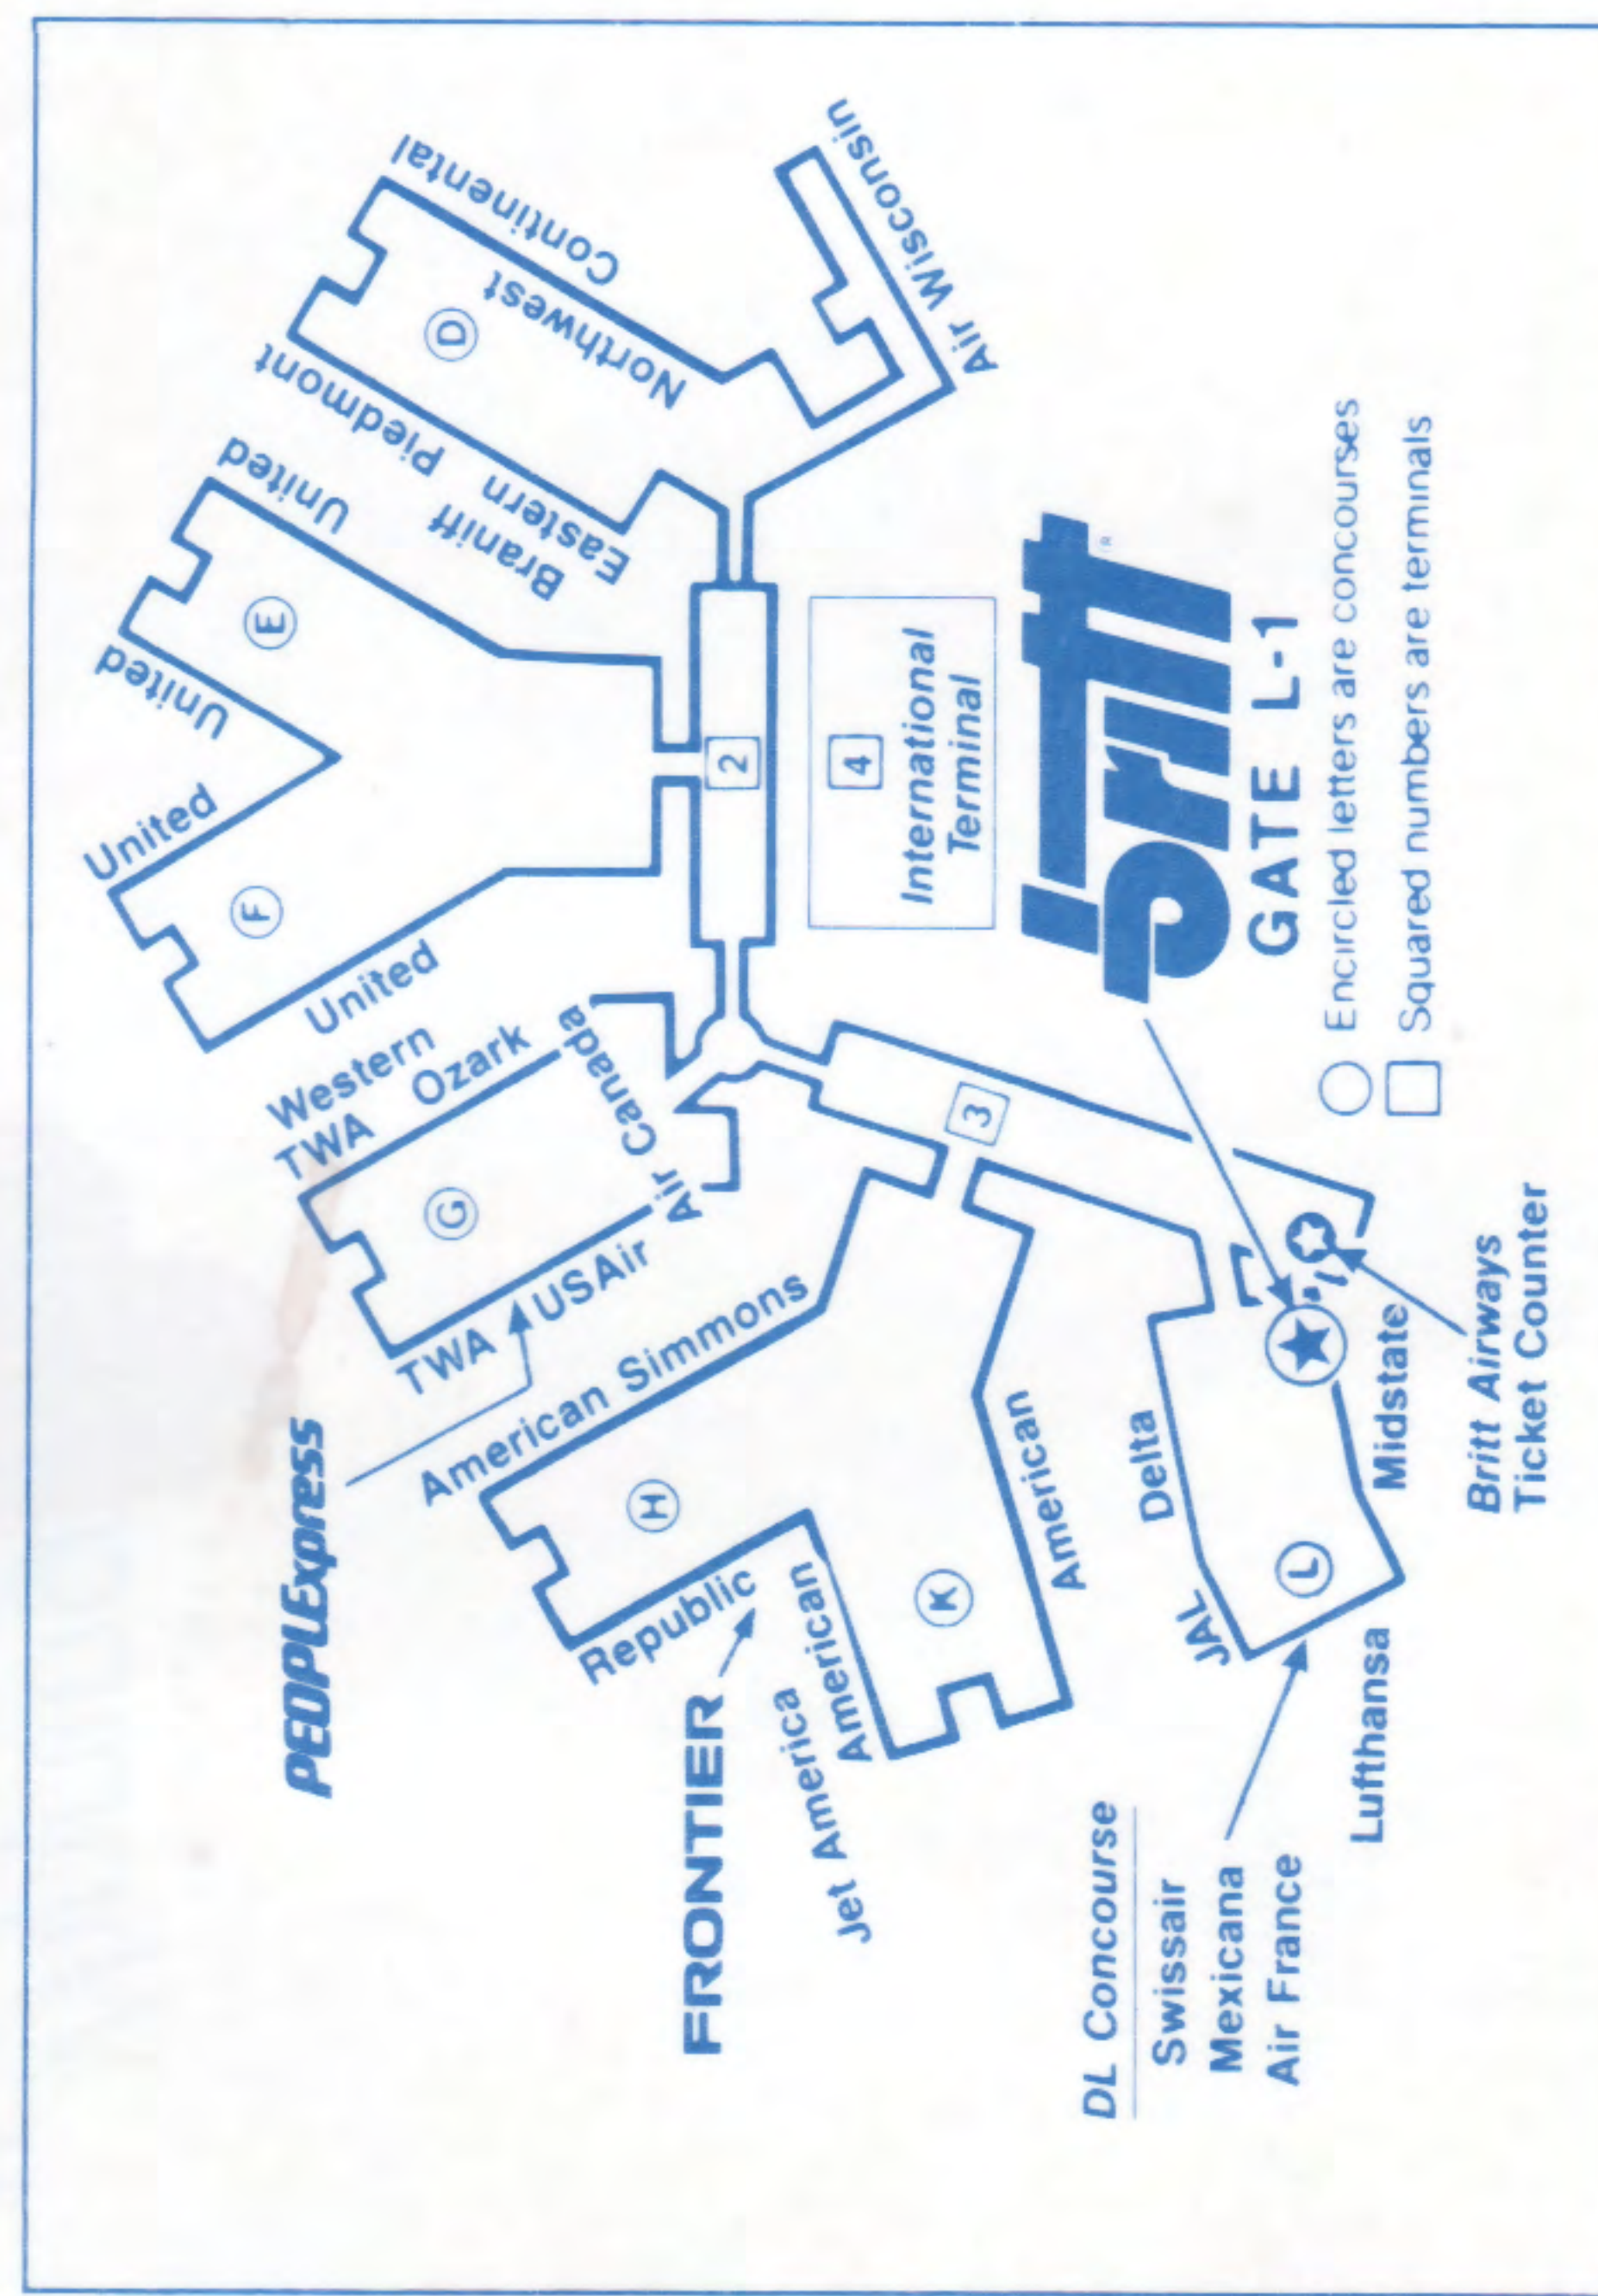

NOTES

Chicago O'Hare International