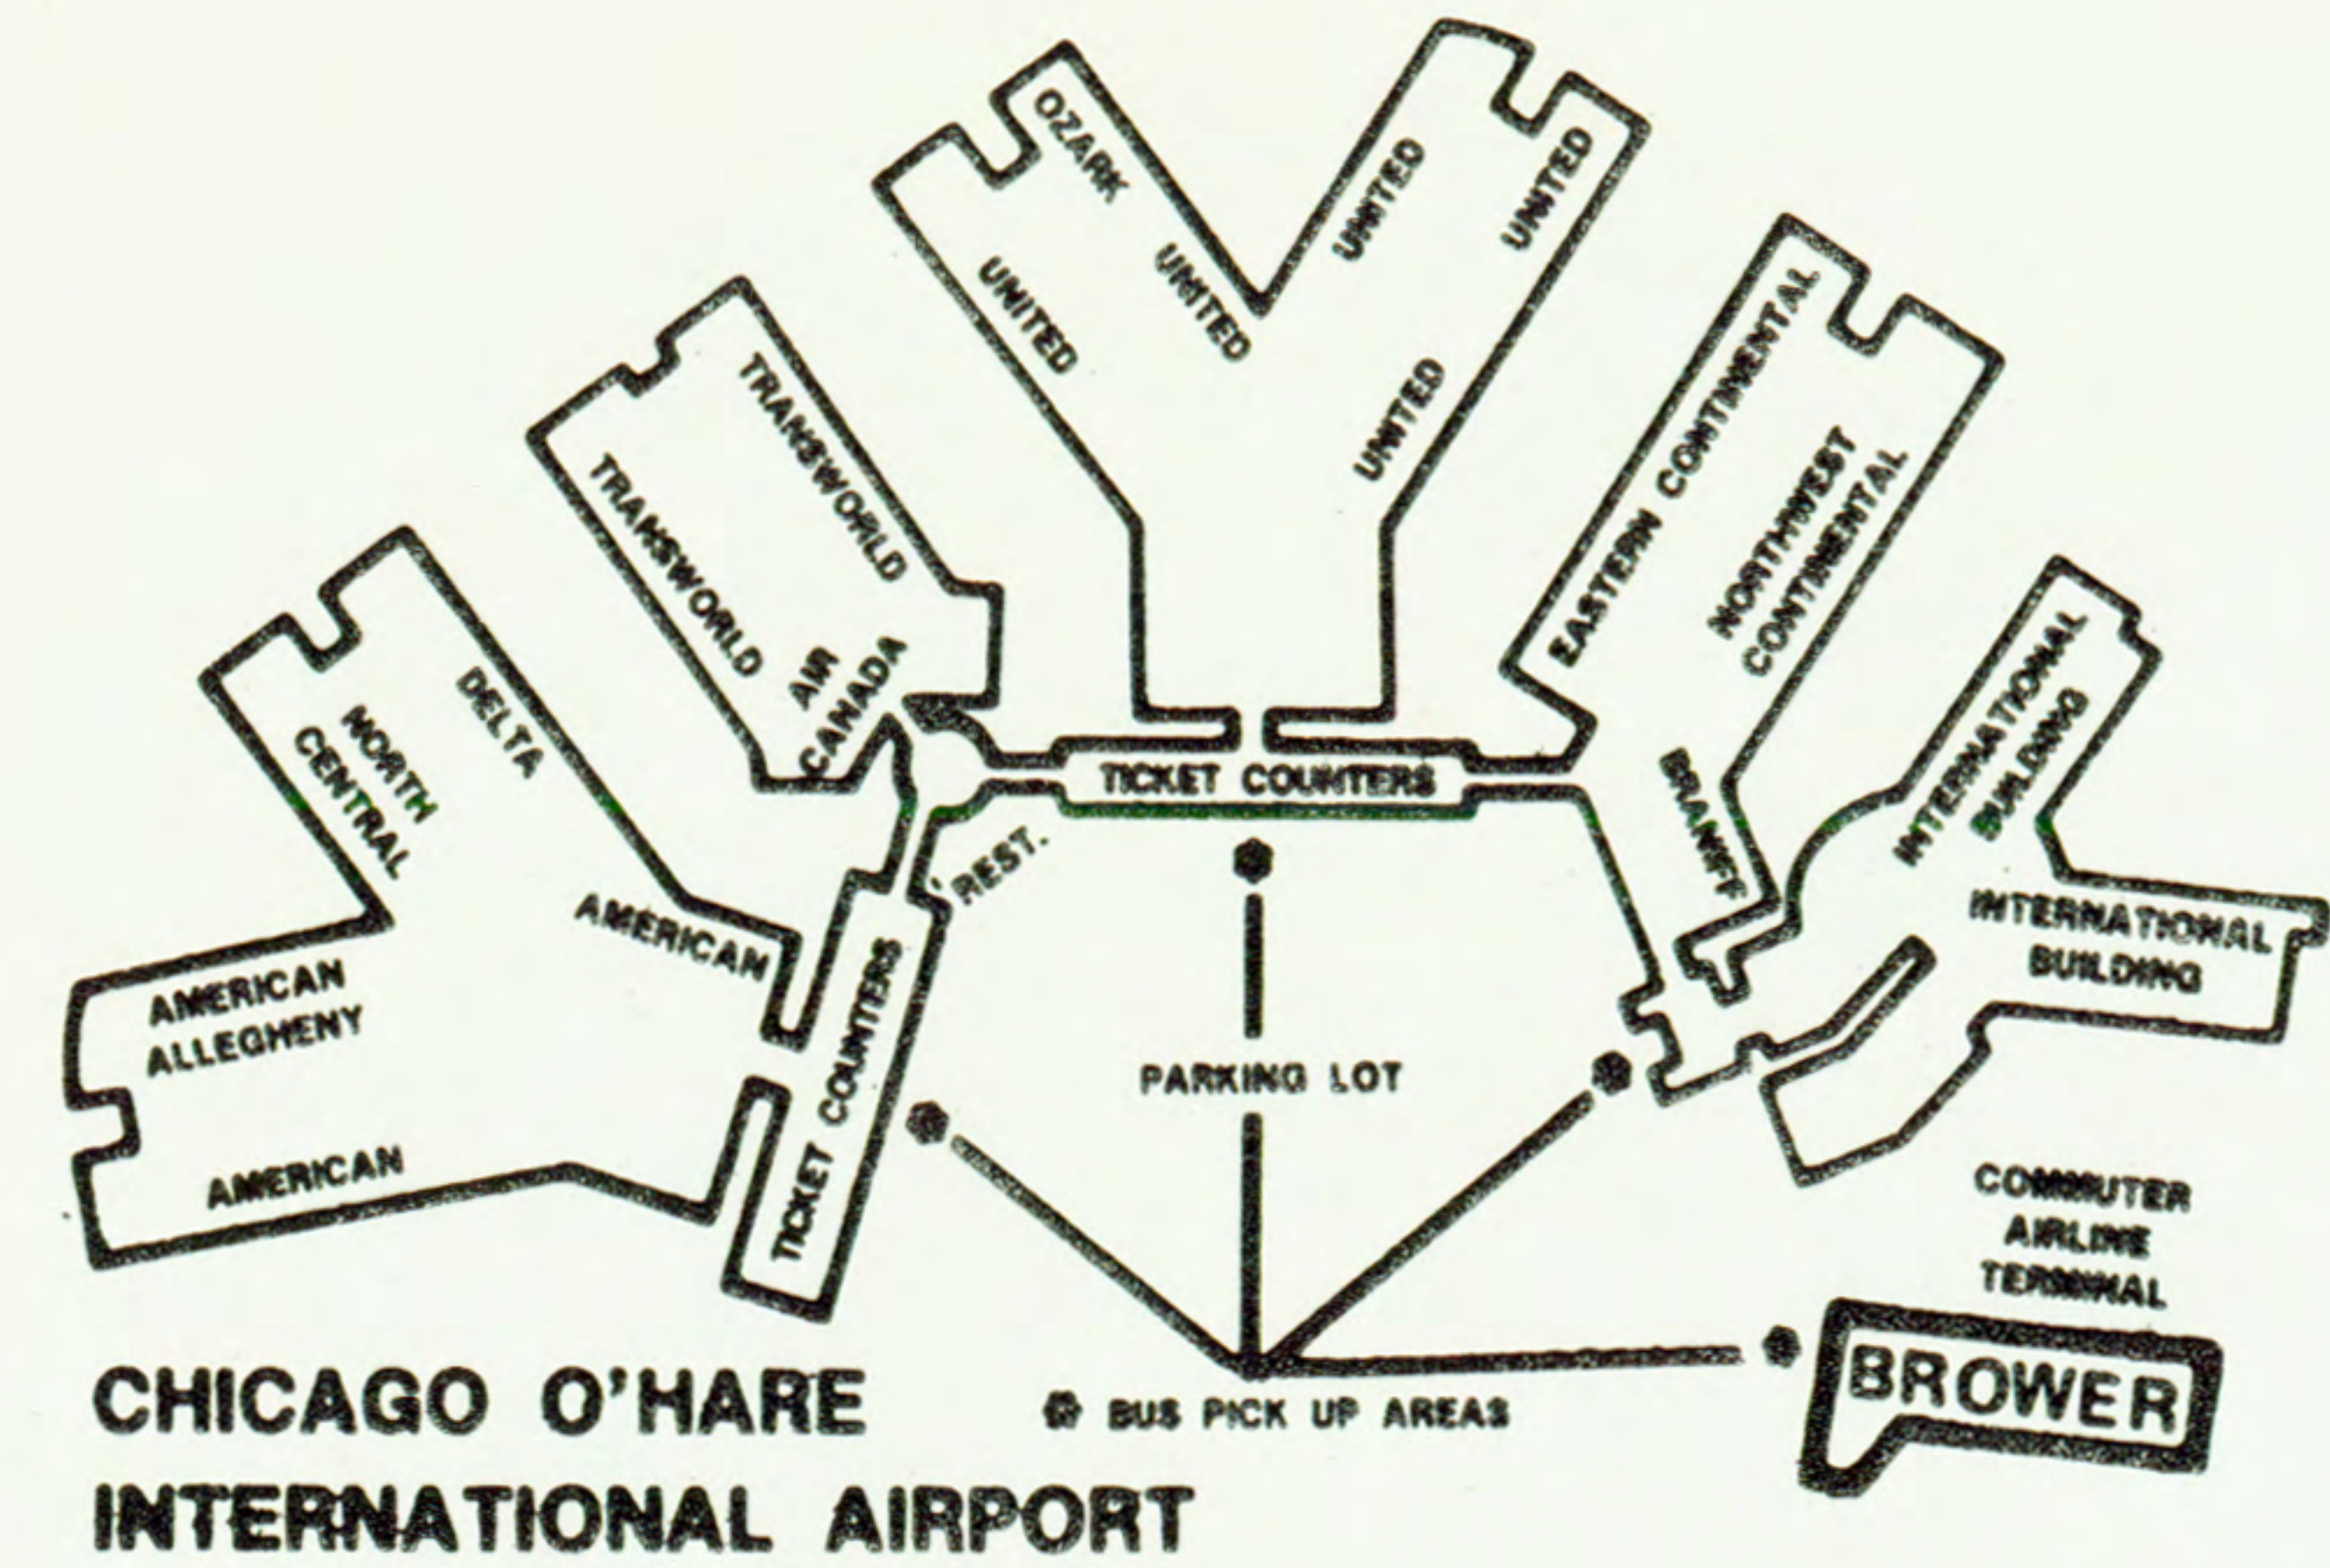

Interline Baggage: Baggage transfers will be made directly to and from Brower flights. Please allow 1 hour minimum connection time.

Interline Agreements: Air New England, Allegheny, American, Braniff, Continental, Delta, Eastern, Hughes Airwest, Frontier, North Central, Northwest, Ozark, Piedmont, Southern, TWA, United, Texas International.

To Chicago O'Hare

203	11:15 A	1:40 P	2	12345
305	4:40 P	6:59 P	2	123457

To Jacksonville, IL

203	11:15 A	11:50 A	0	123456
429	12:30 P	1:35 P	1	123456
305	4:40 P	5:15 P	0	123457
437	7:30 P	8:35 P	1	123457

To Macomb, IL

203	11:15 A	12:25 P	1	12345
305	4:40 P	5:45 P	1	123457

To Springfield, IL

421	7:35 A	8:15 A	0	123456
423	9:15 A	9:55 A	0	123456
425	11:00 A	11:40 A	0	123456
429	12:30 P	1:10 P	0	123456
433	4:00 P	4:40 P	0	123457
435	5:45 P	6:25 P	0	123457
437	7:30 P	8:10 P	0	123457

From Springfield, IL Reservations 1-800-252-6751

To Jacksonville, IL

429	1:20 P	1:35 P	0	123456
437	8:20 P	8:35 P	0	123457

To St. Louis Lambert

420	6:50 A	7:20 A	0	123456
422	8:30 A	9:05 A	0	123456
424	10:20 A	10:55 A	0	123456
428	11:50 A	12:20 P	0	123456
432	3:15 P	3:50 P	0	123457
434	5:00 P	5:35 P	0	123457
436	6:45 P	7:20 P	0	123457