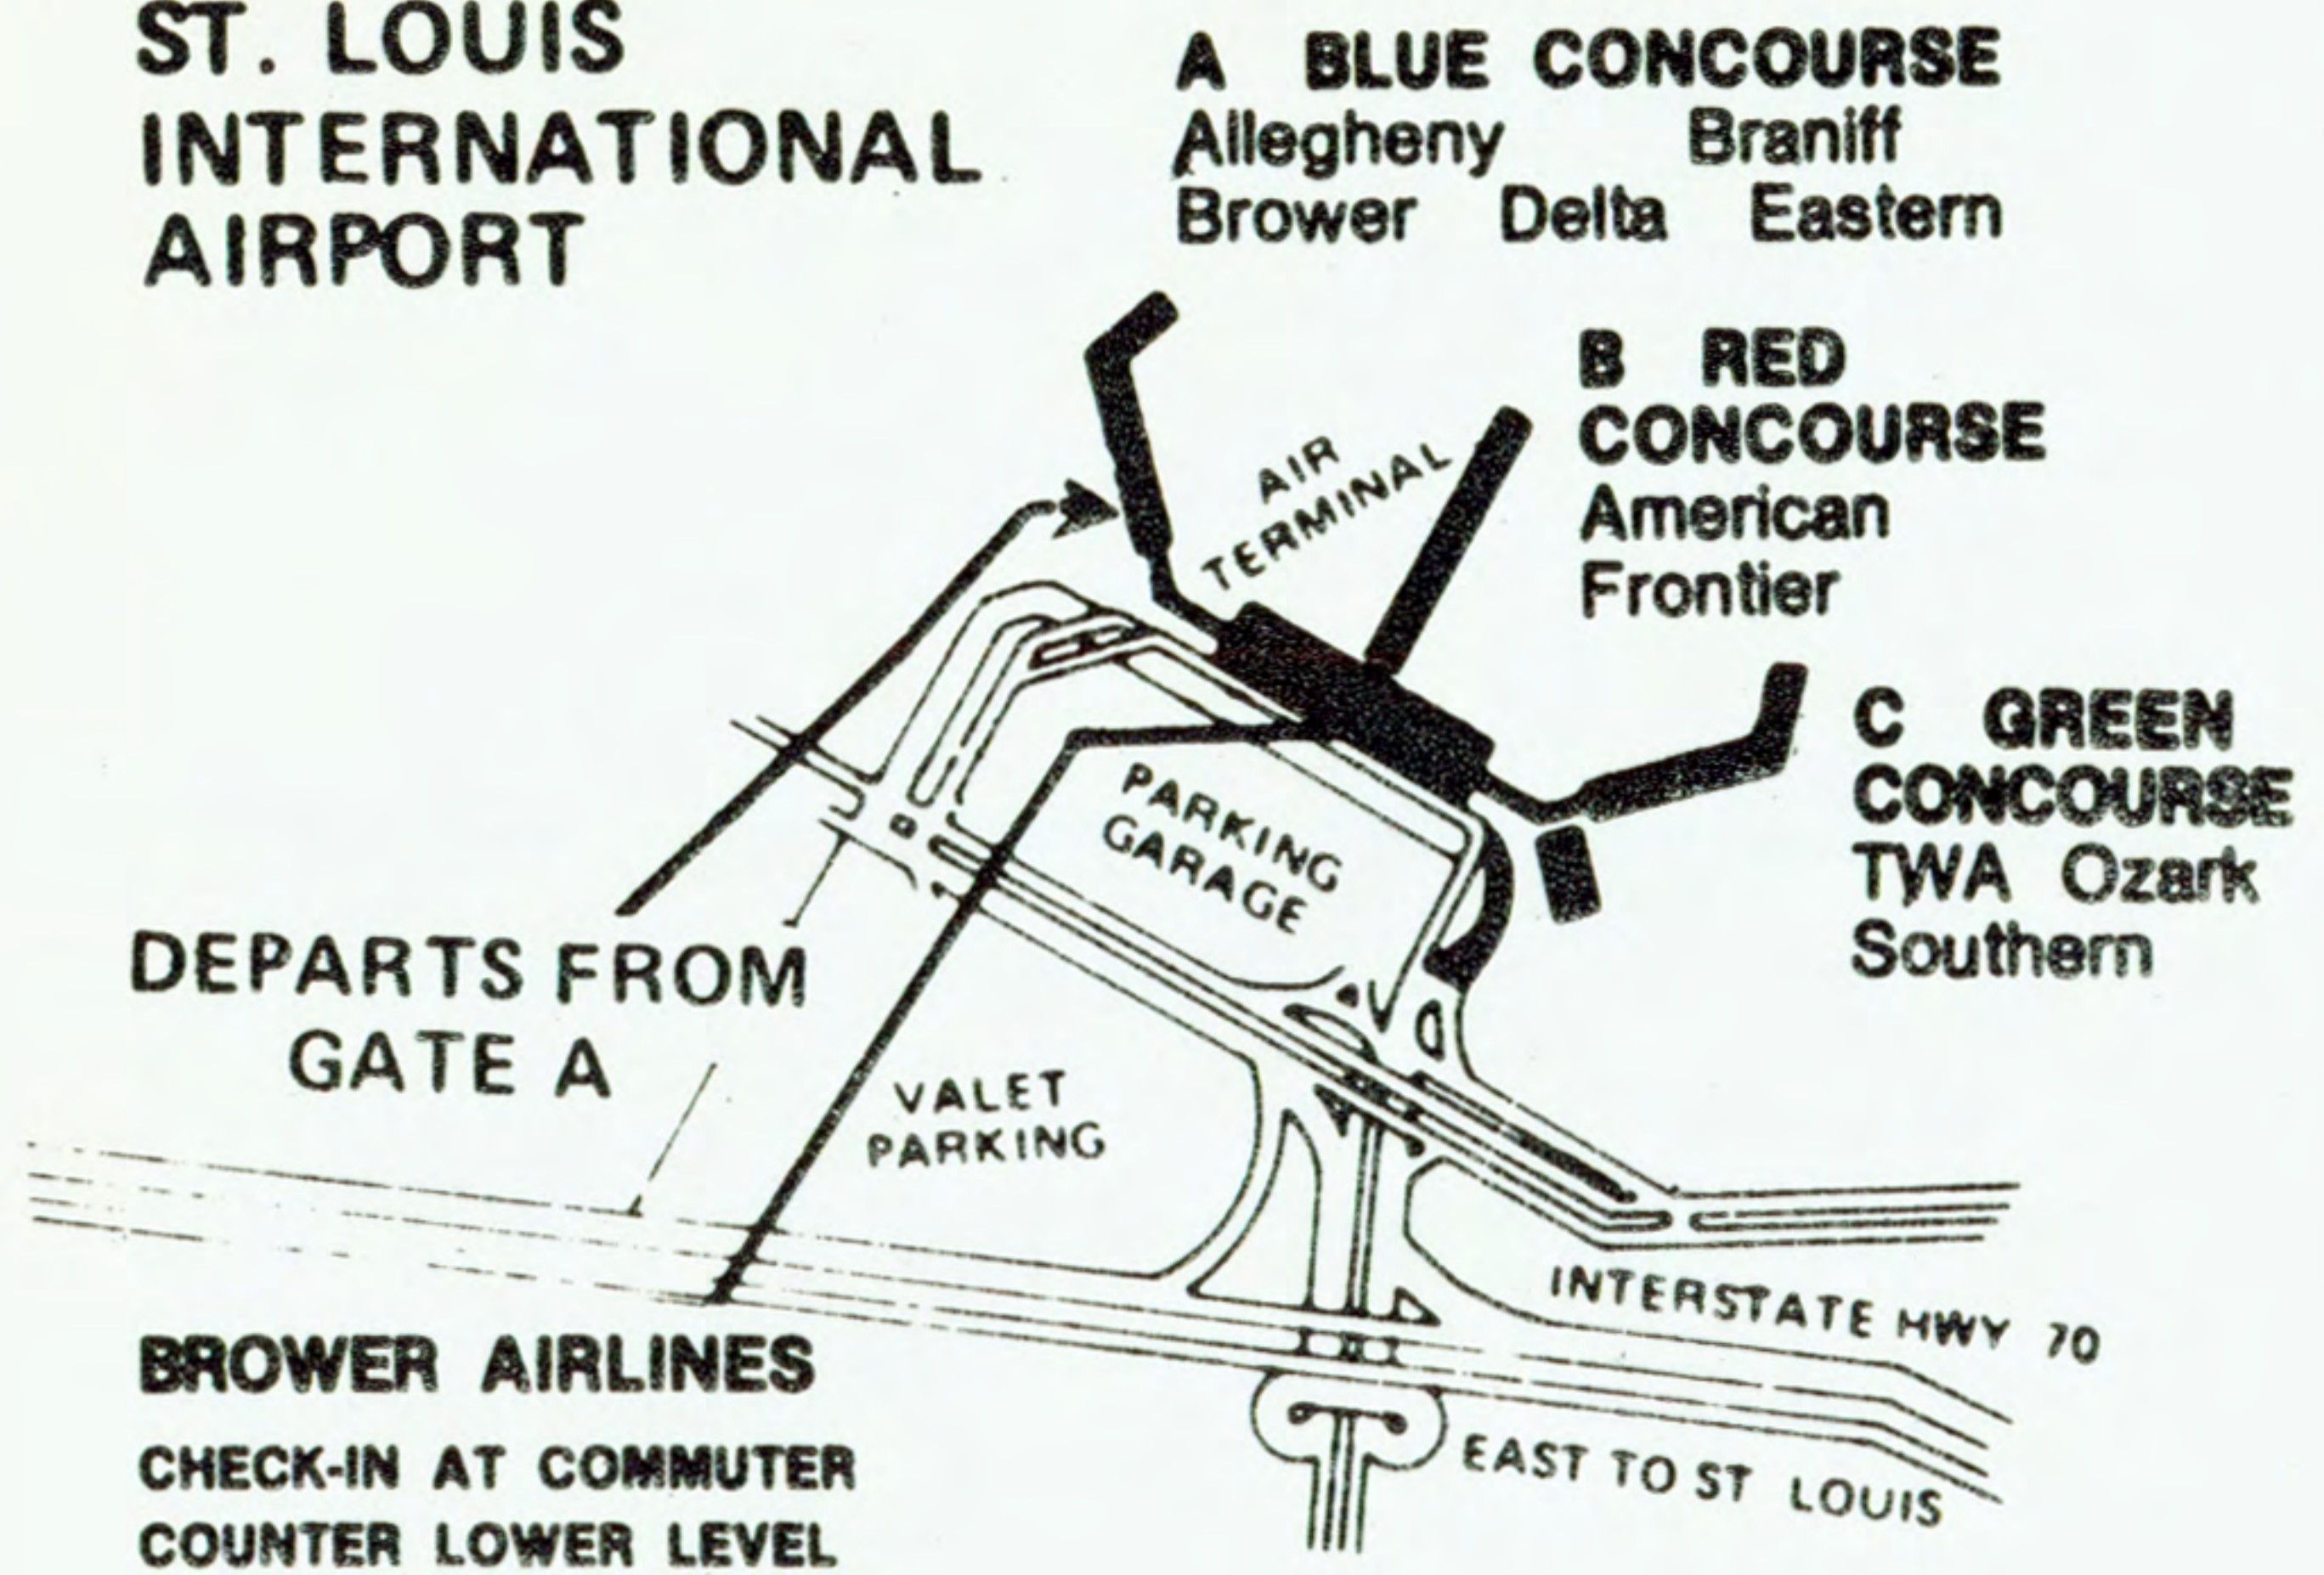

LAMBERT—ST. LOUIS INTERNATIONAL AIRPORT

St. Louis Lambert Terminal: Brower Airlines operates from Commuter Counter - lower level in main terminal and passengers board from Gate No. A in the (A) Blue Concourse. If you need assistance call 423-3414.