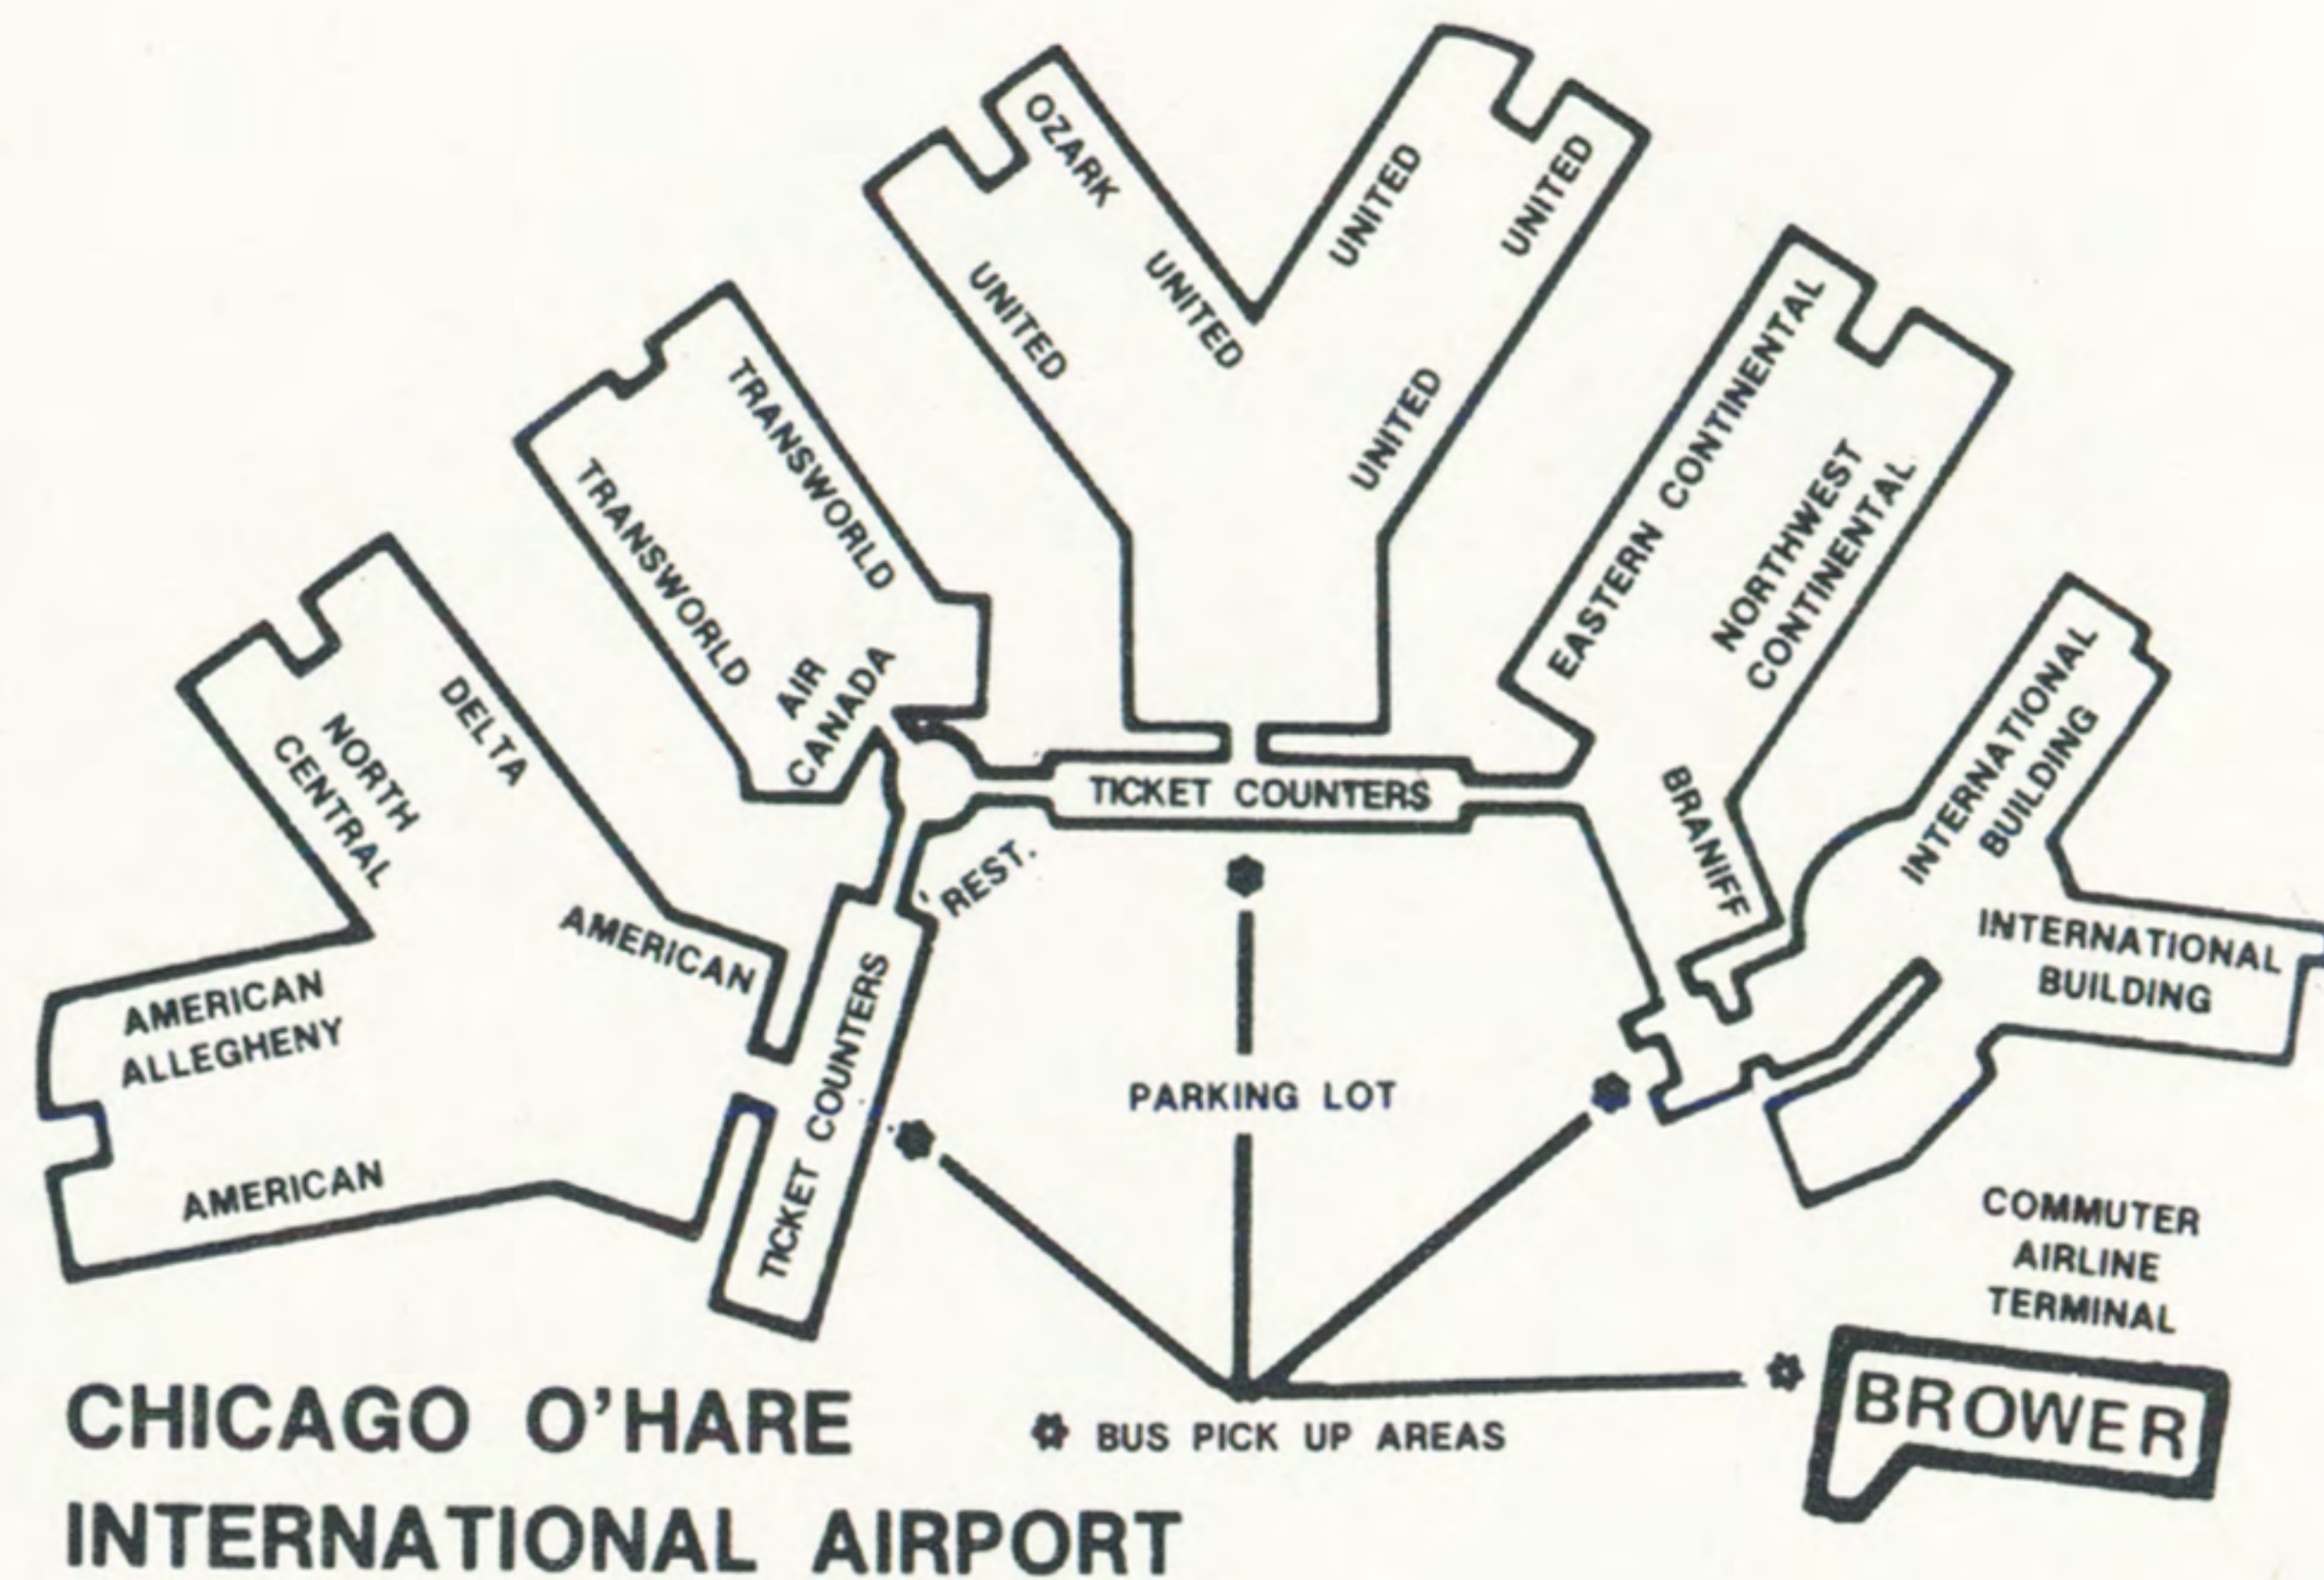

Brower Airlines

PUBLISHED OR CONSTRUCTED
JOINT FARES NOW AVAILABLE
WITH ALL MAJOR CARRIERS
TO ALL DESTINATIONS

NEW SERVICE TO
QUINCY AND PEORIA

Effective 9-1-79

Chicago Terminal: Brower Airlines operates from Commuter Terminal Building at Chicago O'Hare Airport just north of the International Terminal. A Courtesy Bus is available with free passenger transportation to connecting flights and to bus service for downtown Chicago. Bus also meets passengers from main terminal (PICKUPS MADE AT LOWER LEVEL HEAD of cab stand) who wish to board Brower flights. For assistance call 686-7590.

LAMBERT—ST. LOUIS INTERNATIONAL AIRPORT

BROWER AIRLINES
CHECK-IN AT COMMUTER COUNTER LOWER LEVEL

St. Louis Lambert Terminal: Brower Airlines operates from Commuter Counter - lower level in main terminal and passengers board from Gate No. A in the (A) Blue Concourse. If you need assistance call 423-3414.