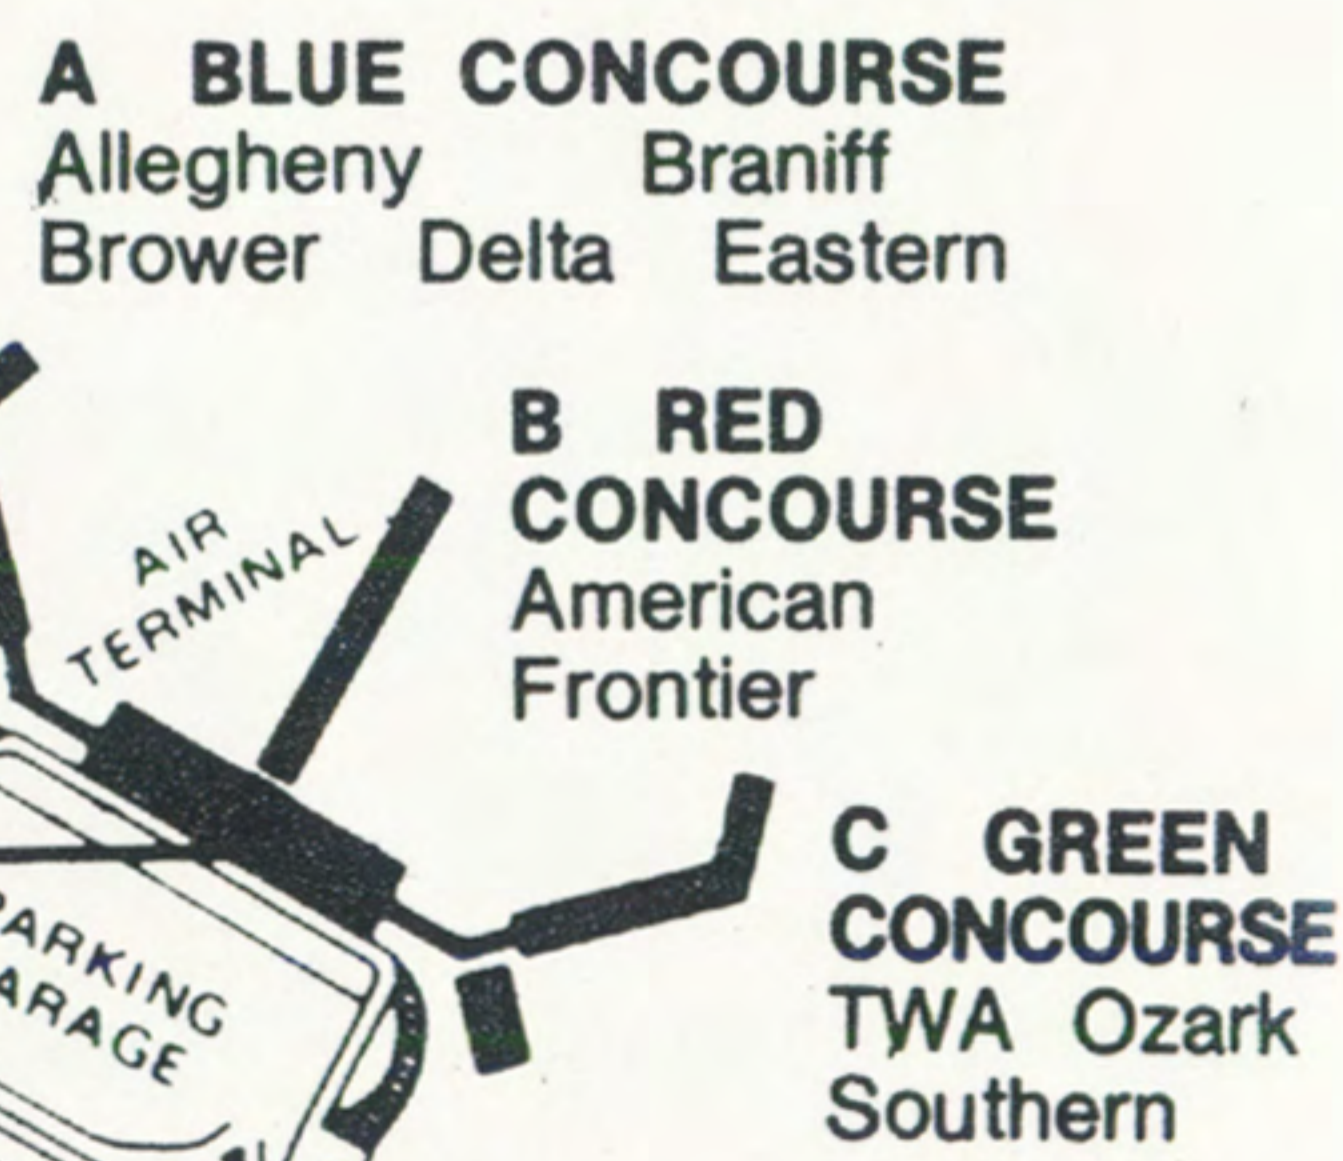

Brower Airlines

PUBLISHED OR CONSTRUCTED
JOINT FARES NOW AVAILABLE
WITH ALL MAJOR CARRIERS
TO ALL DESTINATIONS

NEW SERVICE TO
QUINCY AND PEORIA

Effective 9-1-79

Chicago Terminal: Brower Airlines operates from Commuter Terminal Building at Chicago O'Hare Airport just north of the International Terminal. A Courtesy Bus is available with free passenger transportation to connecting flights and to bus service for downtown Chicago. Bus also meets passengers from main terminal (PICKUPS MADE AT LOWER LEVEL HEAD of cab stand) who wish to board Brower flights. For assistance call 686-7590.

LAMBERT—ST. LOUIS INTERNATIONAL AIRPORT

BROWER AIRLINES
CHECK-IN AT COMMUTER COUNTER LOWER LEVEL

St. Louis Lambert Terminal: Brower Airlines operates from Commuter Counter - lower level in main terminal and passengers board from Gate No. A in the (A) Blue Concourse. If you need assistance call 423-3414.