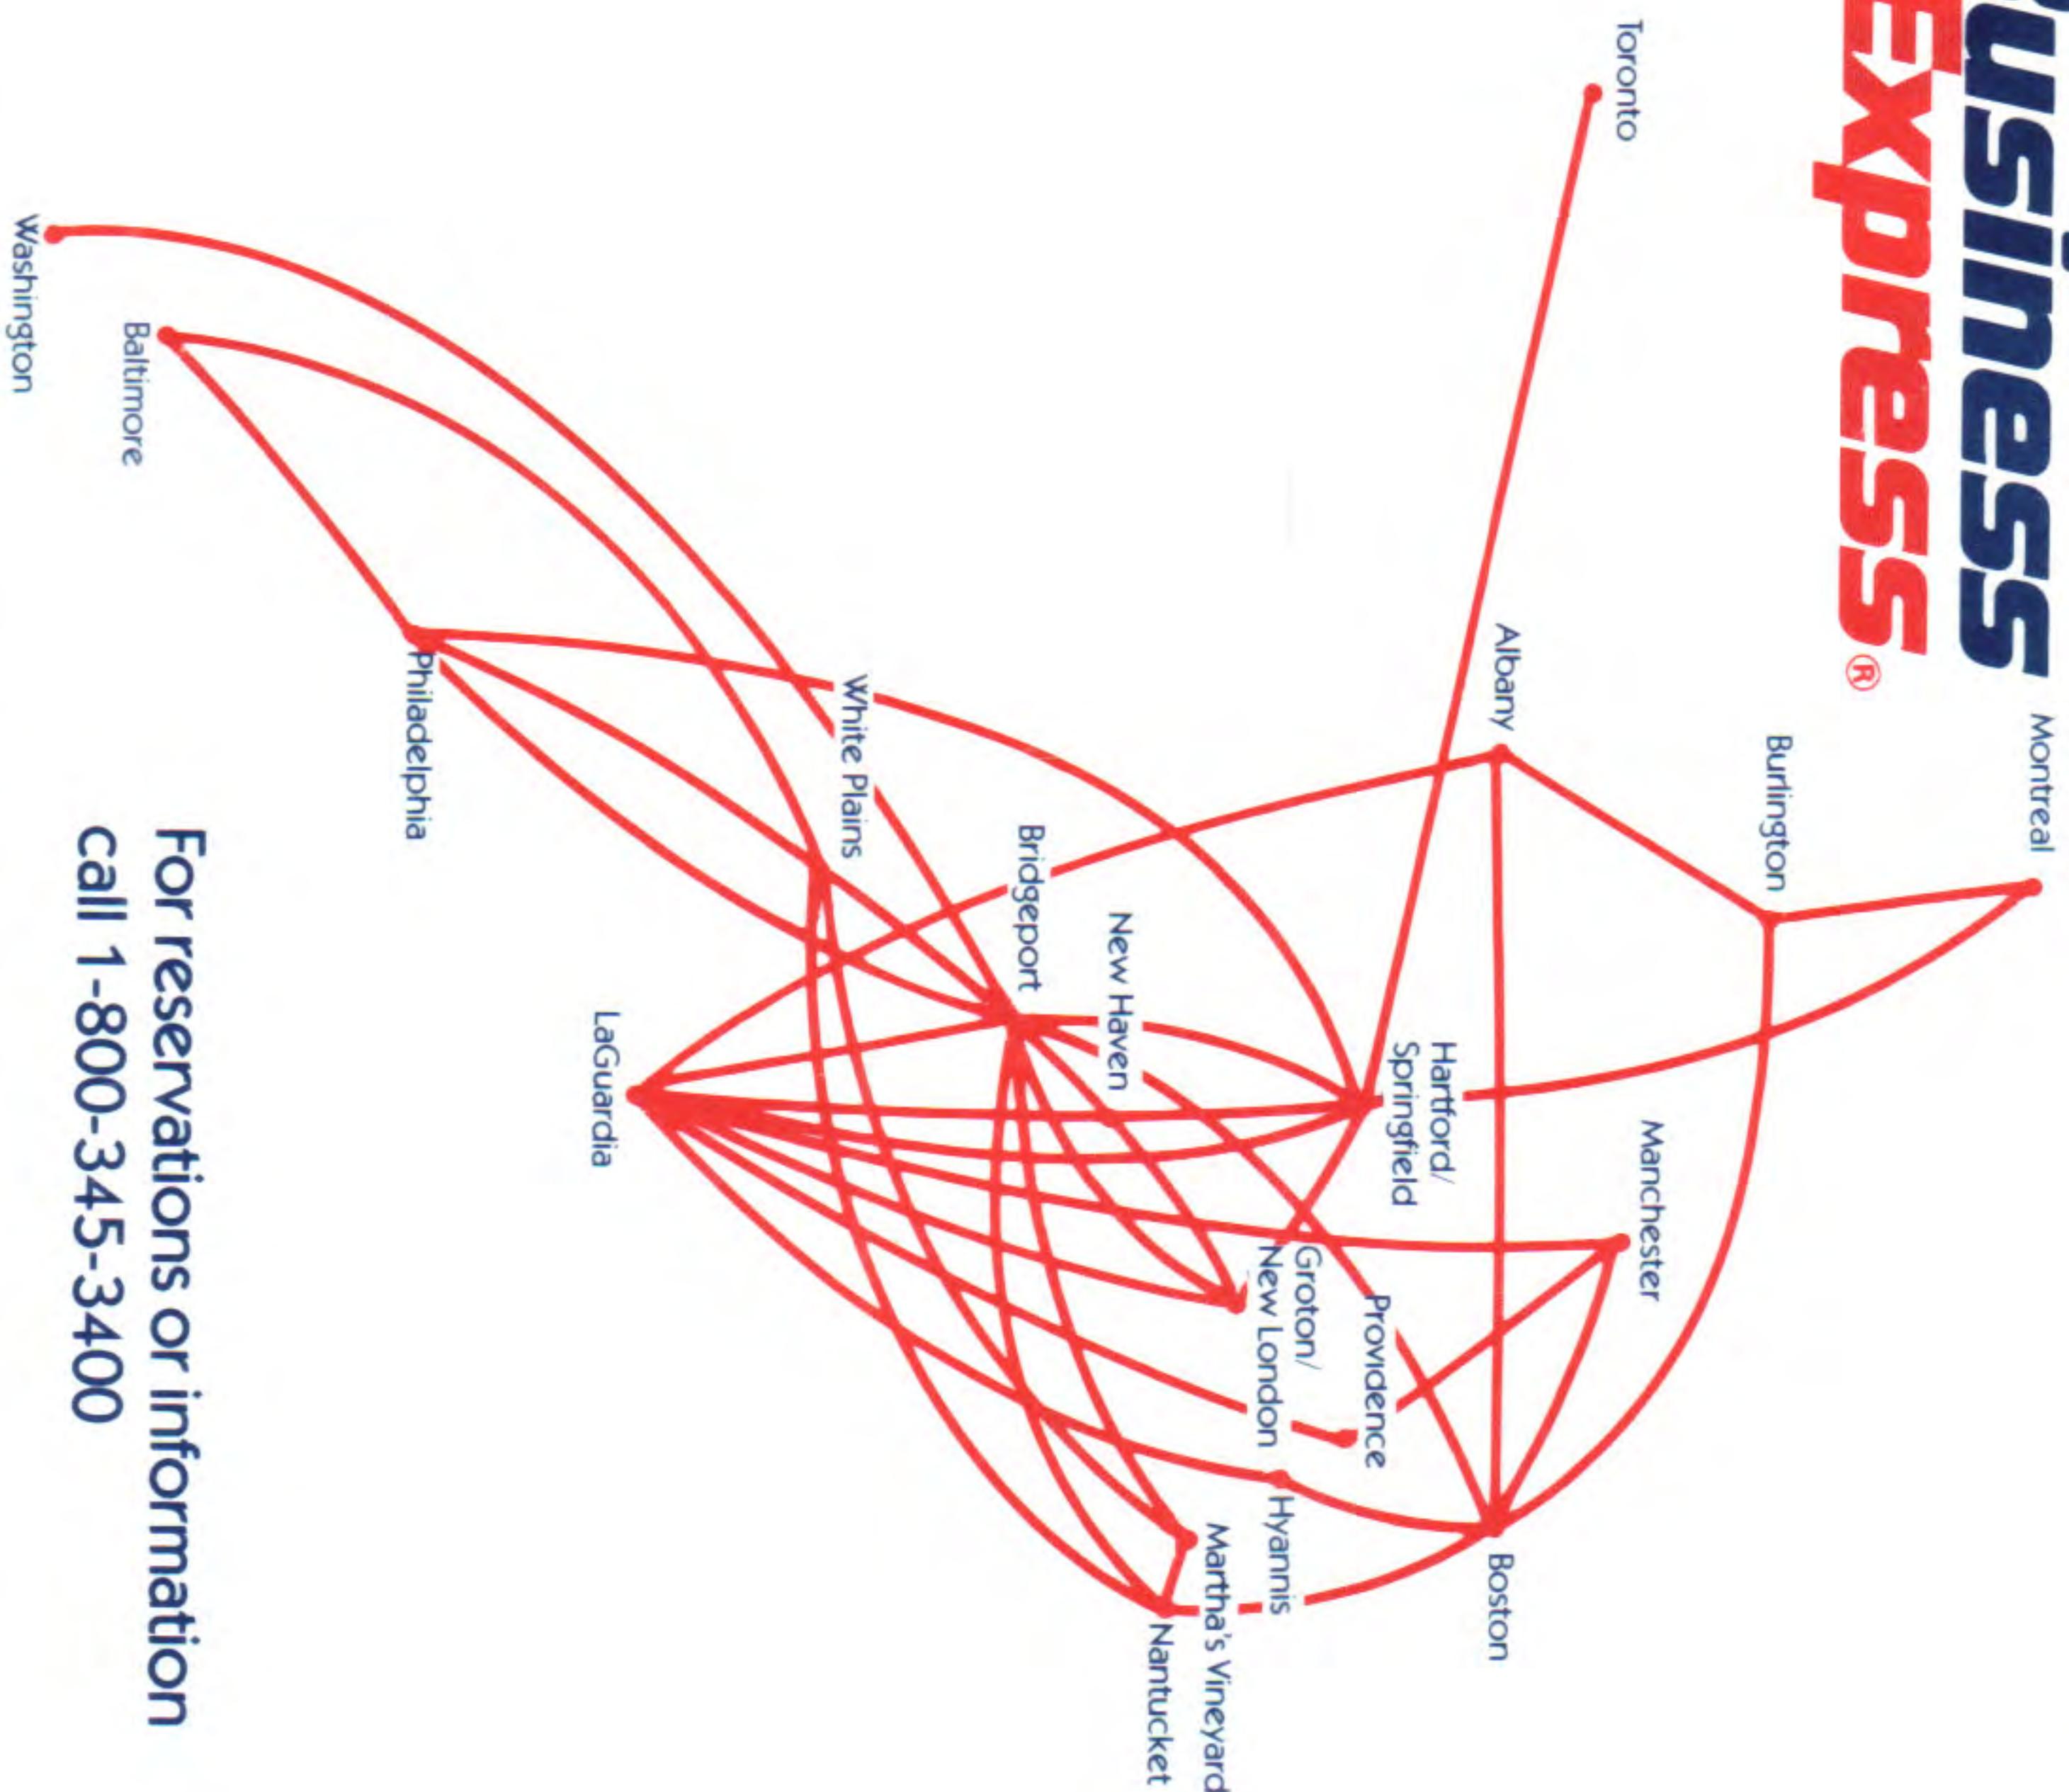

THE DELTA CONNECTION

operated by

Business **Express**

SYSTEM TIMETABLE

EFFECTIVE APRIL 1, 1987

BRIDGEPORT • NEW HAVEN
• GROTON • HARTFORD • PH
BOSTON • HYANNIS • NANT
.BANY • MARTHA'S VINEYAR
PROVIDENCE • BURLINGTO
ANCHESTER • WHITE PLAINS
TON • LAGUARDIA • ALBA
• PHILADELPHIA • BALTIMOI
MONTREAL • WASHINGTON
TER • TORONTO • OTTAWA
BRIDGEPORT • NEW HAVEN •
GROTON • HARTFORD • PH
BOSTON • HYANNIS • NANTU
BANY • MARTHA'S VINEYARD

Business
Express

For reservations or information
Call 1-800-345-3400