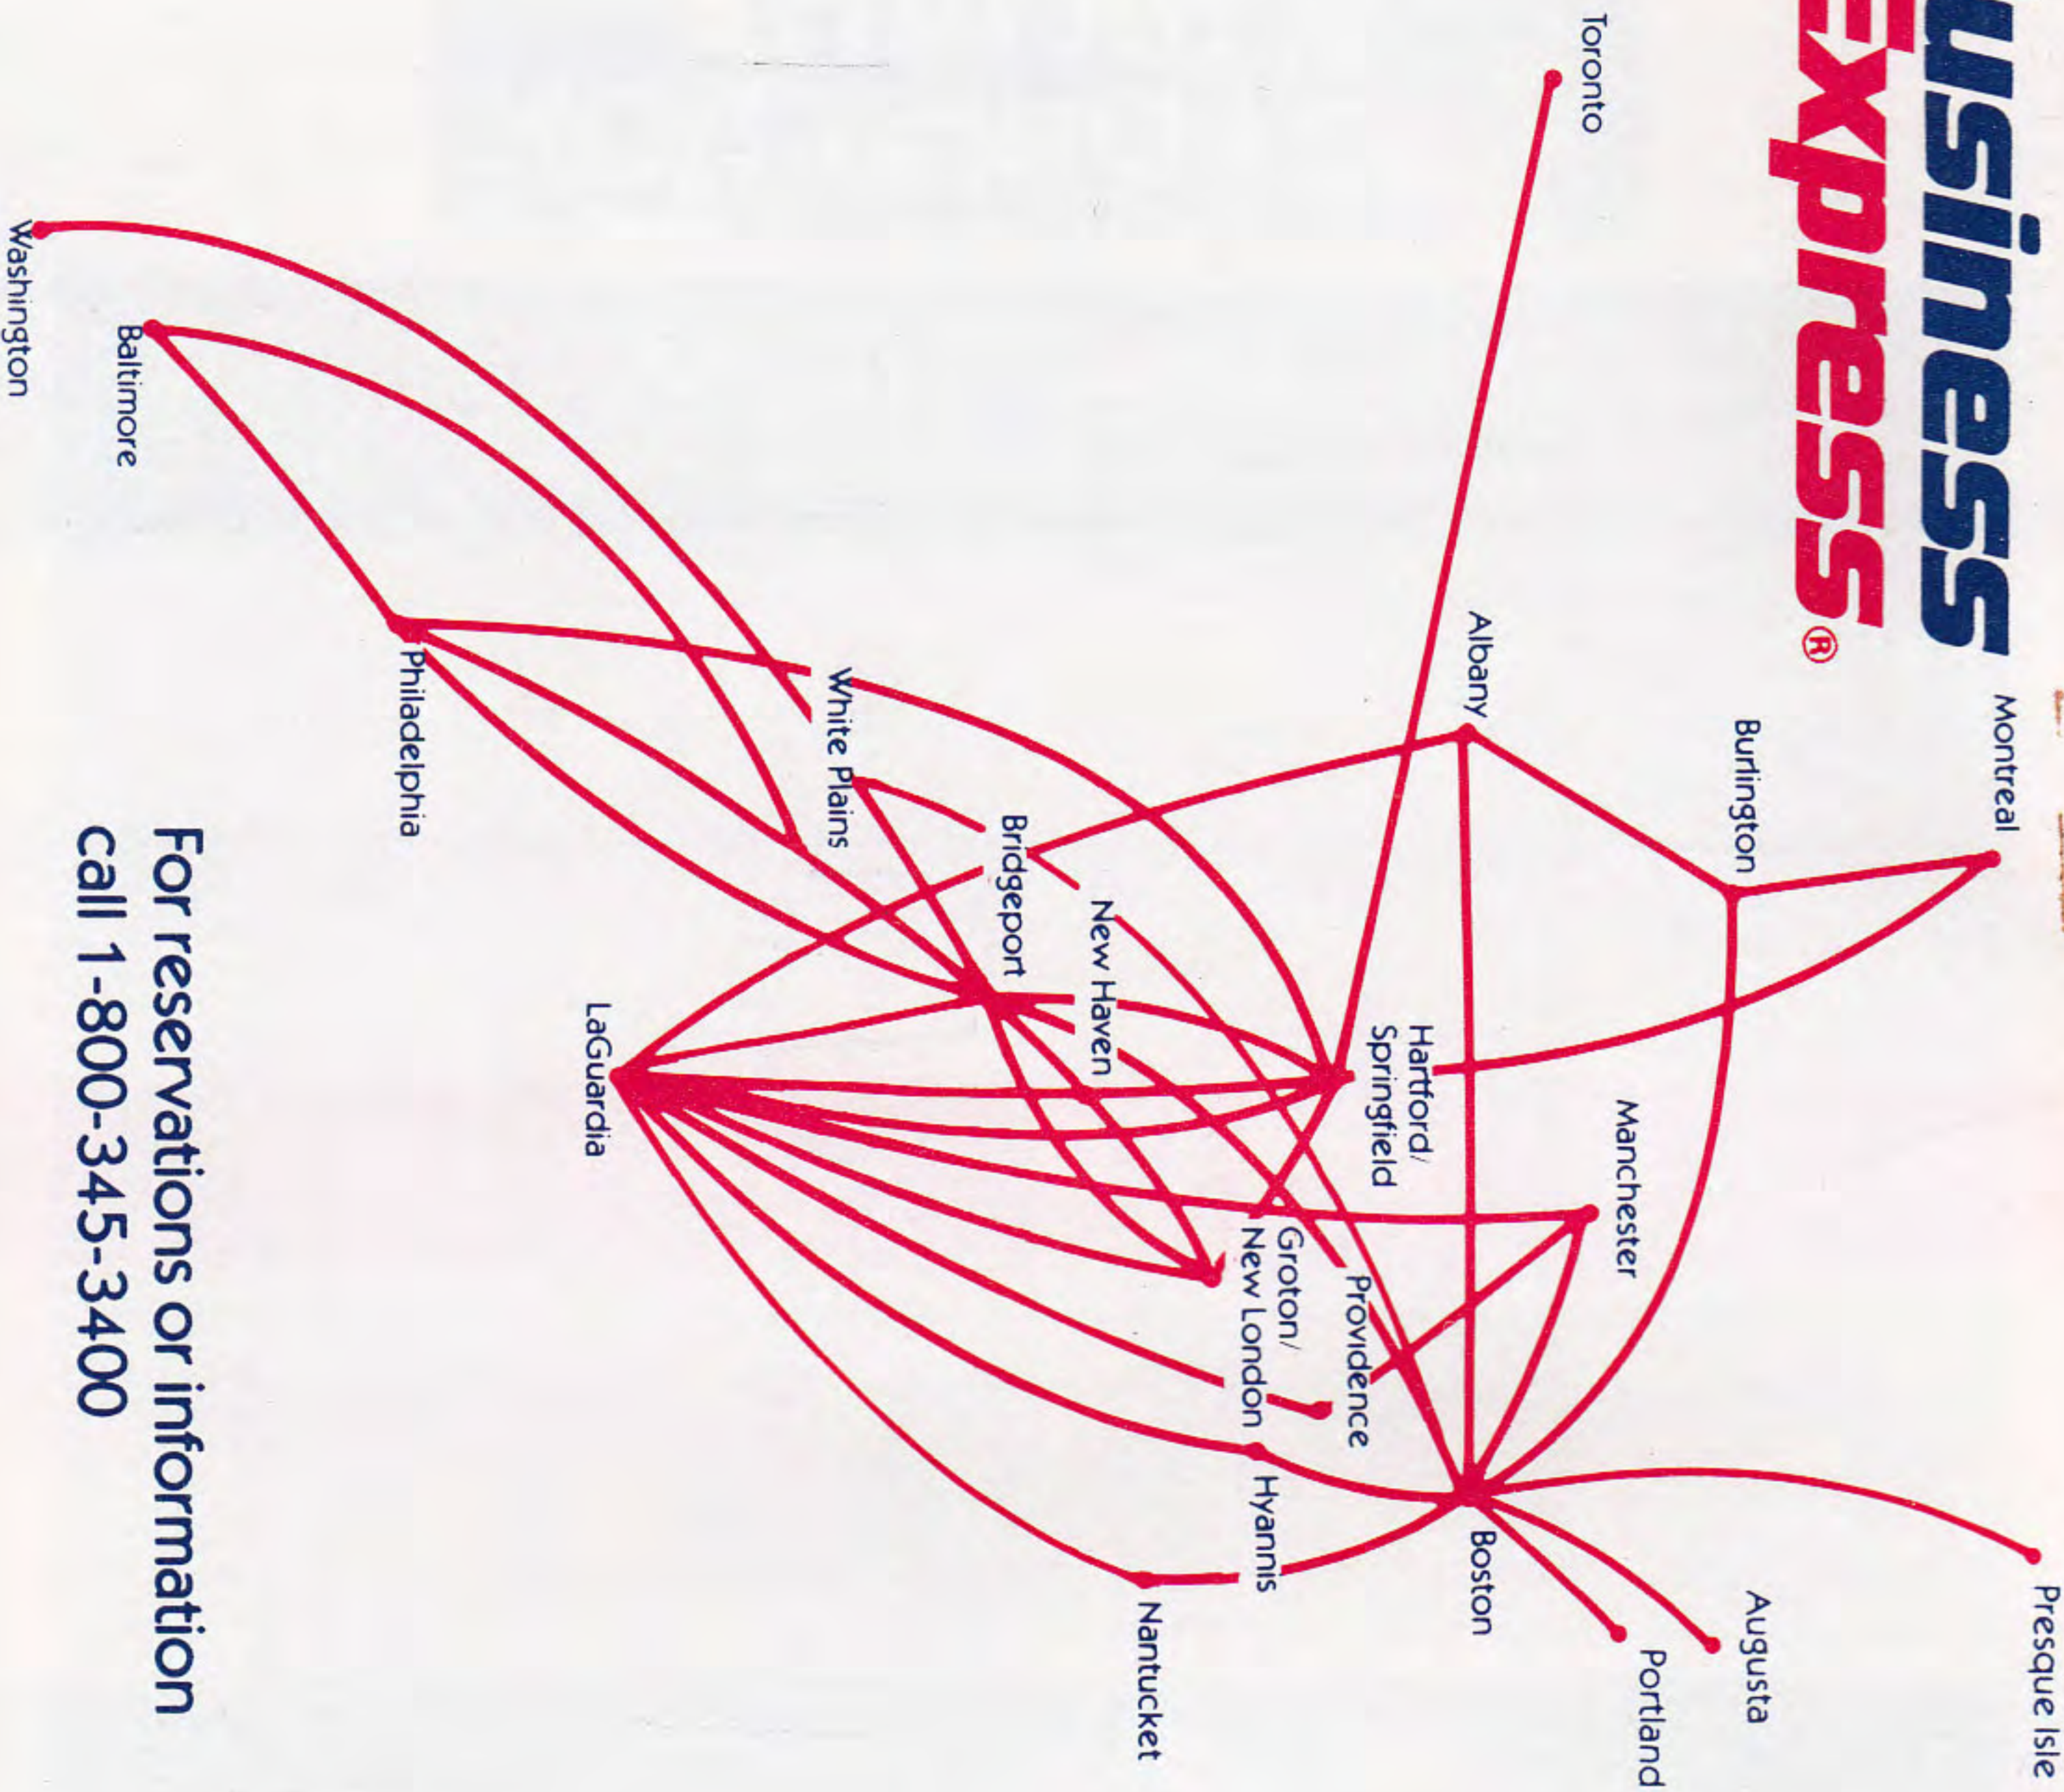

SYSTEM TIMETABLE

EFFECTIVE MAY 1, 1987

BRIDGEPORT • NEW HAVEN
• GROTON • HARTFORD •
BOSTON • HYANNIS • NAN
BANY • PRESQUE ISLE • P
PROVIDENCE • BURLINGT
ANCHESTER • WHITE PLA
TON • LAGUARDIA • ALB
• PHILADELPHIA • BALTIM
MONTREAL • WASHINGTON
TER • TORONTO • AUGUS
BRIDGEPORT • NEW HAVEN
GROTON • HARTFORD • P
OSTON • HYANNIS • NAN
BANY • PORTLAND • AUG
ROVIDENCE • BURLINGT

Business Express