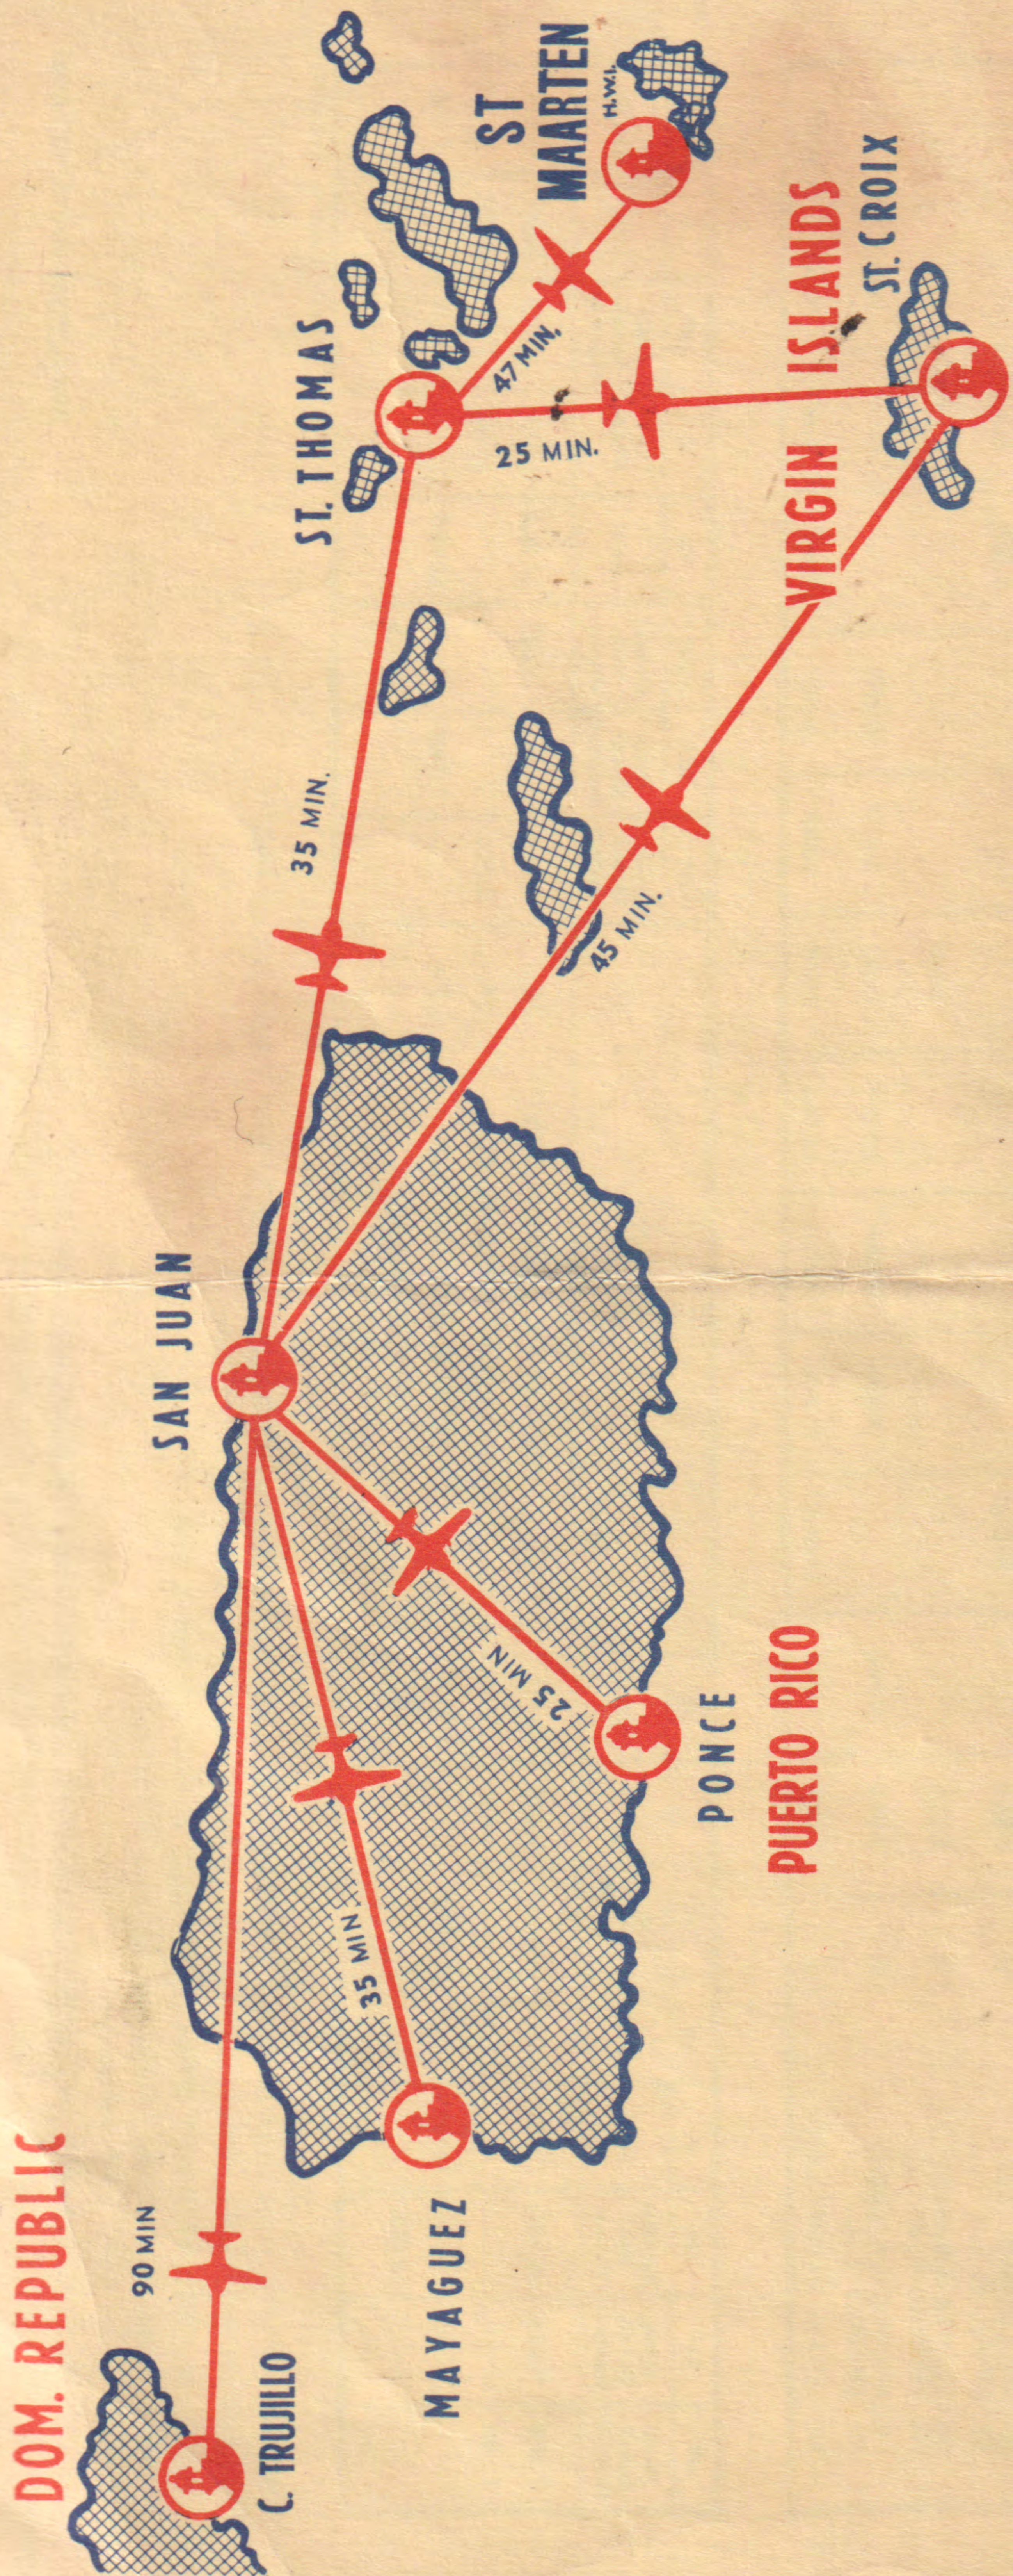

# CARIBAIR

*The Route of the Trade Winds*

*Between*

- PUERTO RICO
- VIRGIN ISLANDS
- ST. MAARTEN, N.W.I.
- DOMINICAN REPUBLIC

**SCHEDULES**

**CARIBBEAN ATLANTIC AIRLINES, INC.**

# CARIBAIR

*The Route of the Trade Winds*

*Between*

- PUERTO RICO
- VIRGIN ISLANDS
- ST. MAARTEN, N.W.I.
- DOMINICAN REPUBLIC

### EAST BOUND

STATION	100	302 †	150	304	306	308 ††	610	314	316	106	320	322
					Effective July 5	Effective July 5	Monday Wed. Friday Sunday**		Effective July 5			Effective July 5
SAN JUAN, P. R.	7:30A	8:00A	8:15A	9:00A	9:15A	9:45A	10:45A	2:15P	2:30P	4:15P	6:00P	6:45P
CHARLOTTE AMALIE, ST. THOMAS V. I.	8:07A	8:37A		9:37A	9:52A	10:22A	11:22A	2:52P	3:07P	4:52P	6:37P	7:22P
CHARLOTTE AMALIE, ST. THOMAS V. I.	8:20A						11:35A			5:05P		
CHRISTIANSTED, ST. CROIX, V. I.	8:45A		9:02A				12:22P			5:30P		
ST. MAARTEN, N. W. I.												

1*	11*	401	21	5	23*	3	15	STATION						4	16		
								Daily Except Sundays	Daily	Daily	Daily	Daily	Daily			Daily	Daily
7:15A	7:45A	10:15A	10:30A	12:15P	2:00P	5:00P	5:20P	LV.	SAN JUAN, PUERTO RICO	AR.	8:41A	8:49A	1:49P	11:34A	1:41P	3:03P	6:23P
7:54A	8:14A		10:59A	12:54P	2:29P	5:39P	5:49P	AR.	MAYAGUEZ, PUERTO RICO	LV.	8:00A	8:20A		11:05A	1:00P	5:44P	5:54P
		10:52A						AR.	PONCE, PUERTO RICO	LV.			11:05A			2:34P	
								AR.	CIUDAD TRUJILLO, DOMINICAN REPUBLIC	LV.							