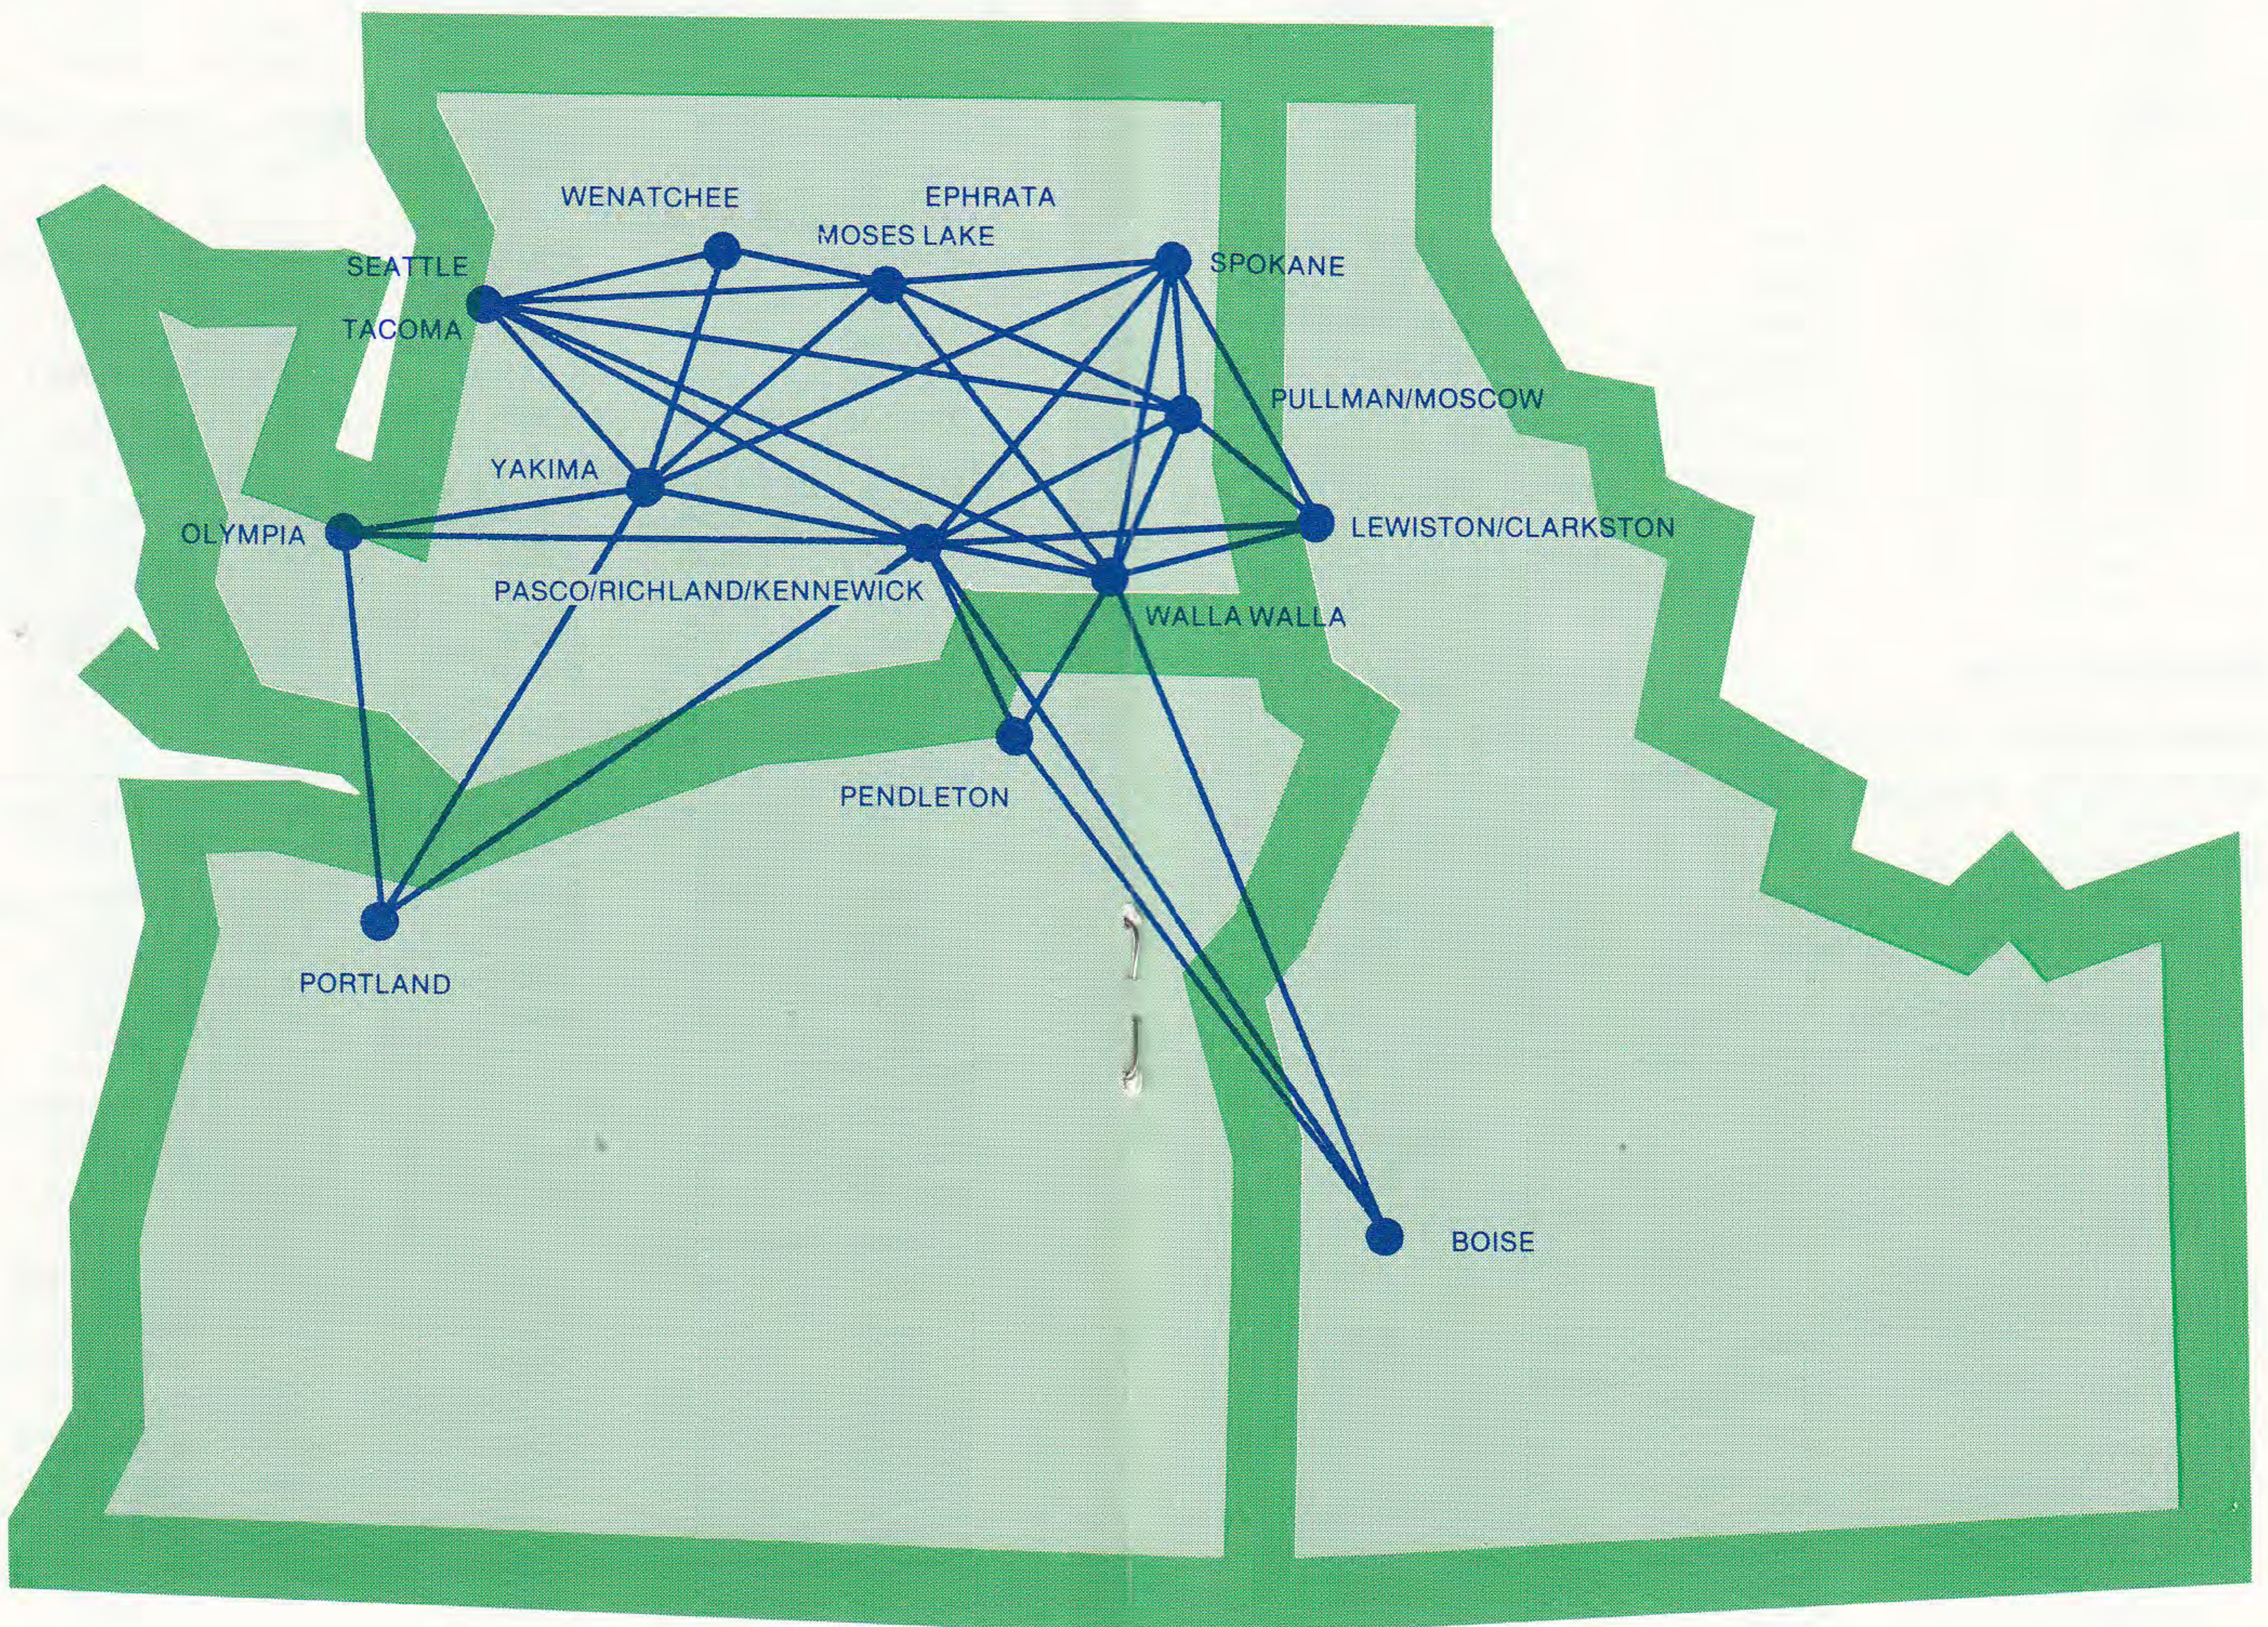

CASCADE CONNECTION MEANS SAVING MONEY

With 892 carefully scheduled flights weekly between Cascade cities, excellent connections are available to both domestic and international destinations. By virtue of "joint fares", you, as a Cascade passenger, may enjoy the savings provided by discounted fares when traveling continues via a major airline. The specific amount of the fare will always be less than the combination of each airline's local fare. For example, from Pasco to Chicago, via Seattle, the joint fare is $156.00 while the Seattle to Chicago fare is also $156.00. The actual cost to fly Cascade is $0.00! Not all joint fares are this attractive, but substantial savings can be realized.

Not only do joint fares save you the costs of surface transportation and the inconvenience of hours of driving, traffic congestion, and parking problems, but assure you that your ticket will be written through to your destination. The next time you travel, remember the Cascade Connection and call Cascade Airways or your travel agent for the applicable "joint fare".