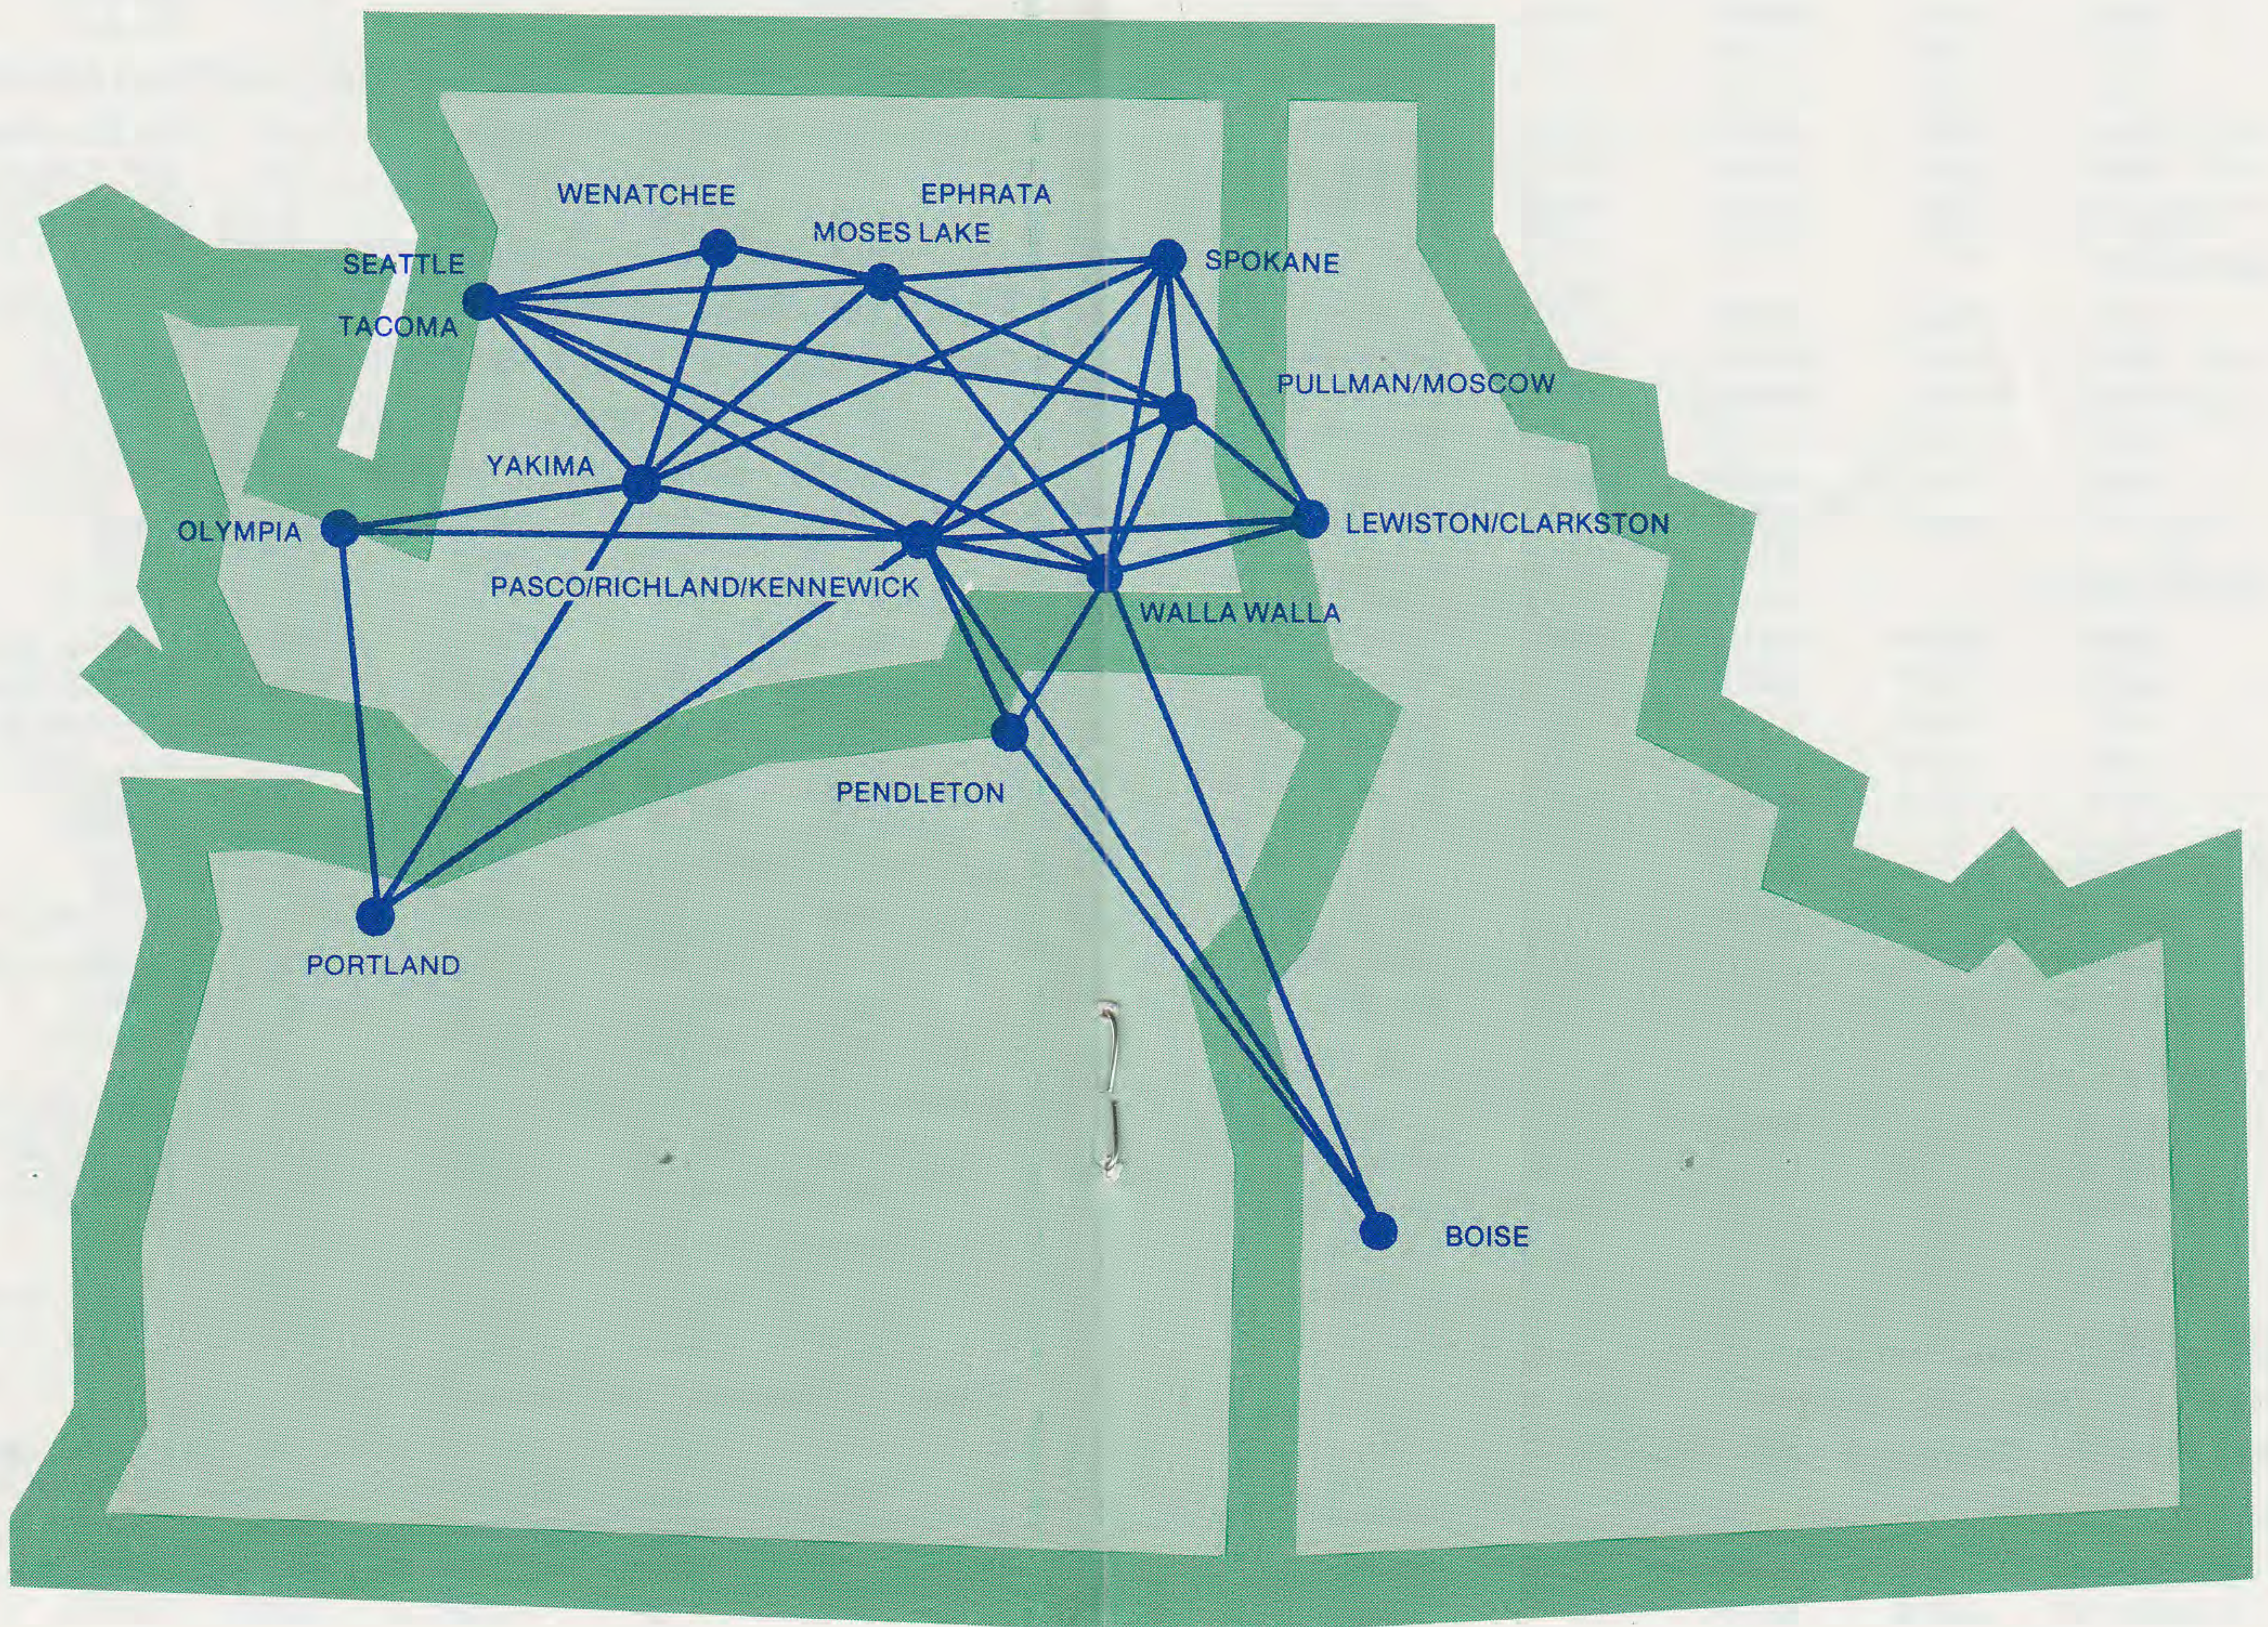

CASCADE CONNECTION MEANS SAVING MONEY

With 963 carefully scheduled flights weekly between Cascade cities, excellent connections are available to both domestic and international destinations. By virtue of "joint fares", you, as a Cascade passenger, may enjoy the savings provided by discounted fares when traveling continues via a major airline. The specific amount of the fare will always be less than the combination of each airline's local fare. For example, from Pasco to Chicago, via Seattle, the joint fare is $161.00 while the Seattle to Chicago fare is also $161.00. The actual cost to fly Cascade is $0.00! Not all joint fares are this attractive, but substantial savings can be realized.

Not only do joint fares save you the costs of surface transportation and the inconvenience of hours of driving, traffic congestion, and parking problems, but assure you that your ticket will be written through to your destination. The next time you travel, remember the Cascade Connection and call Cascade Airways or your travel agent for the applicable "joint fare".