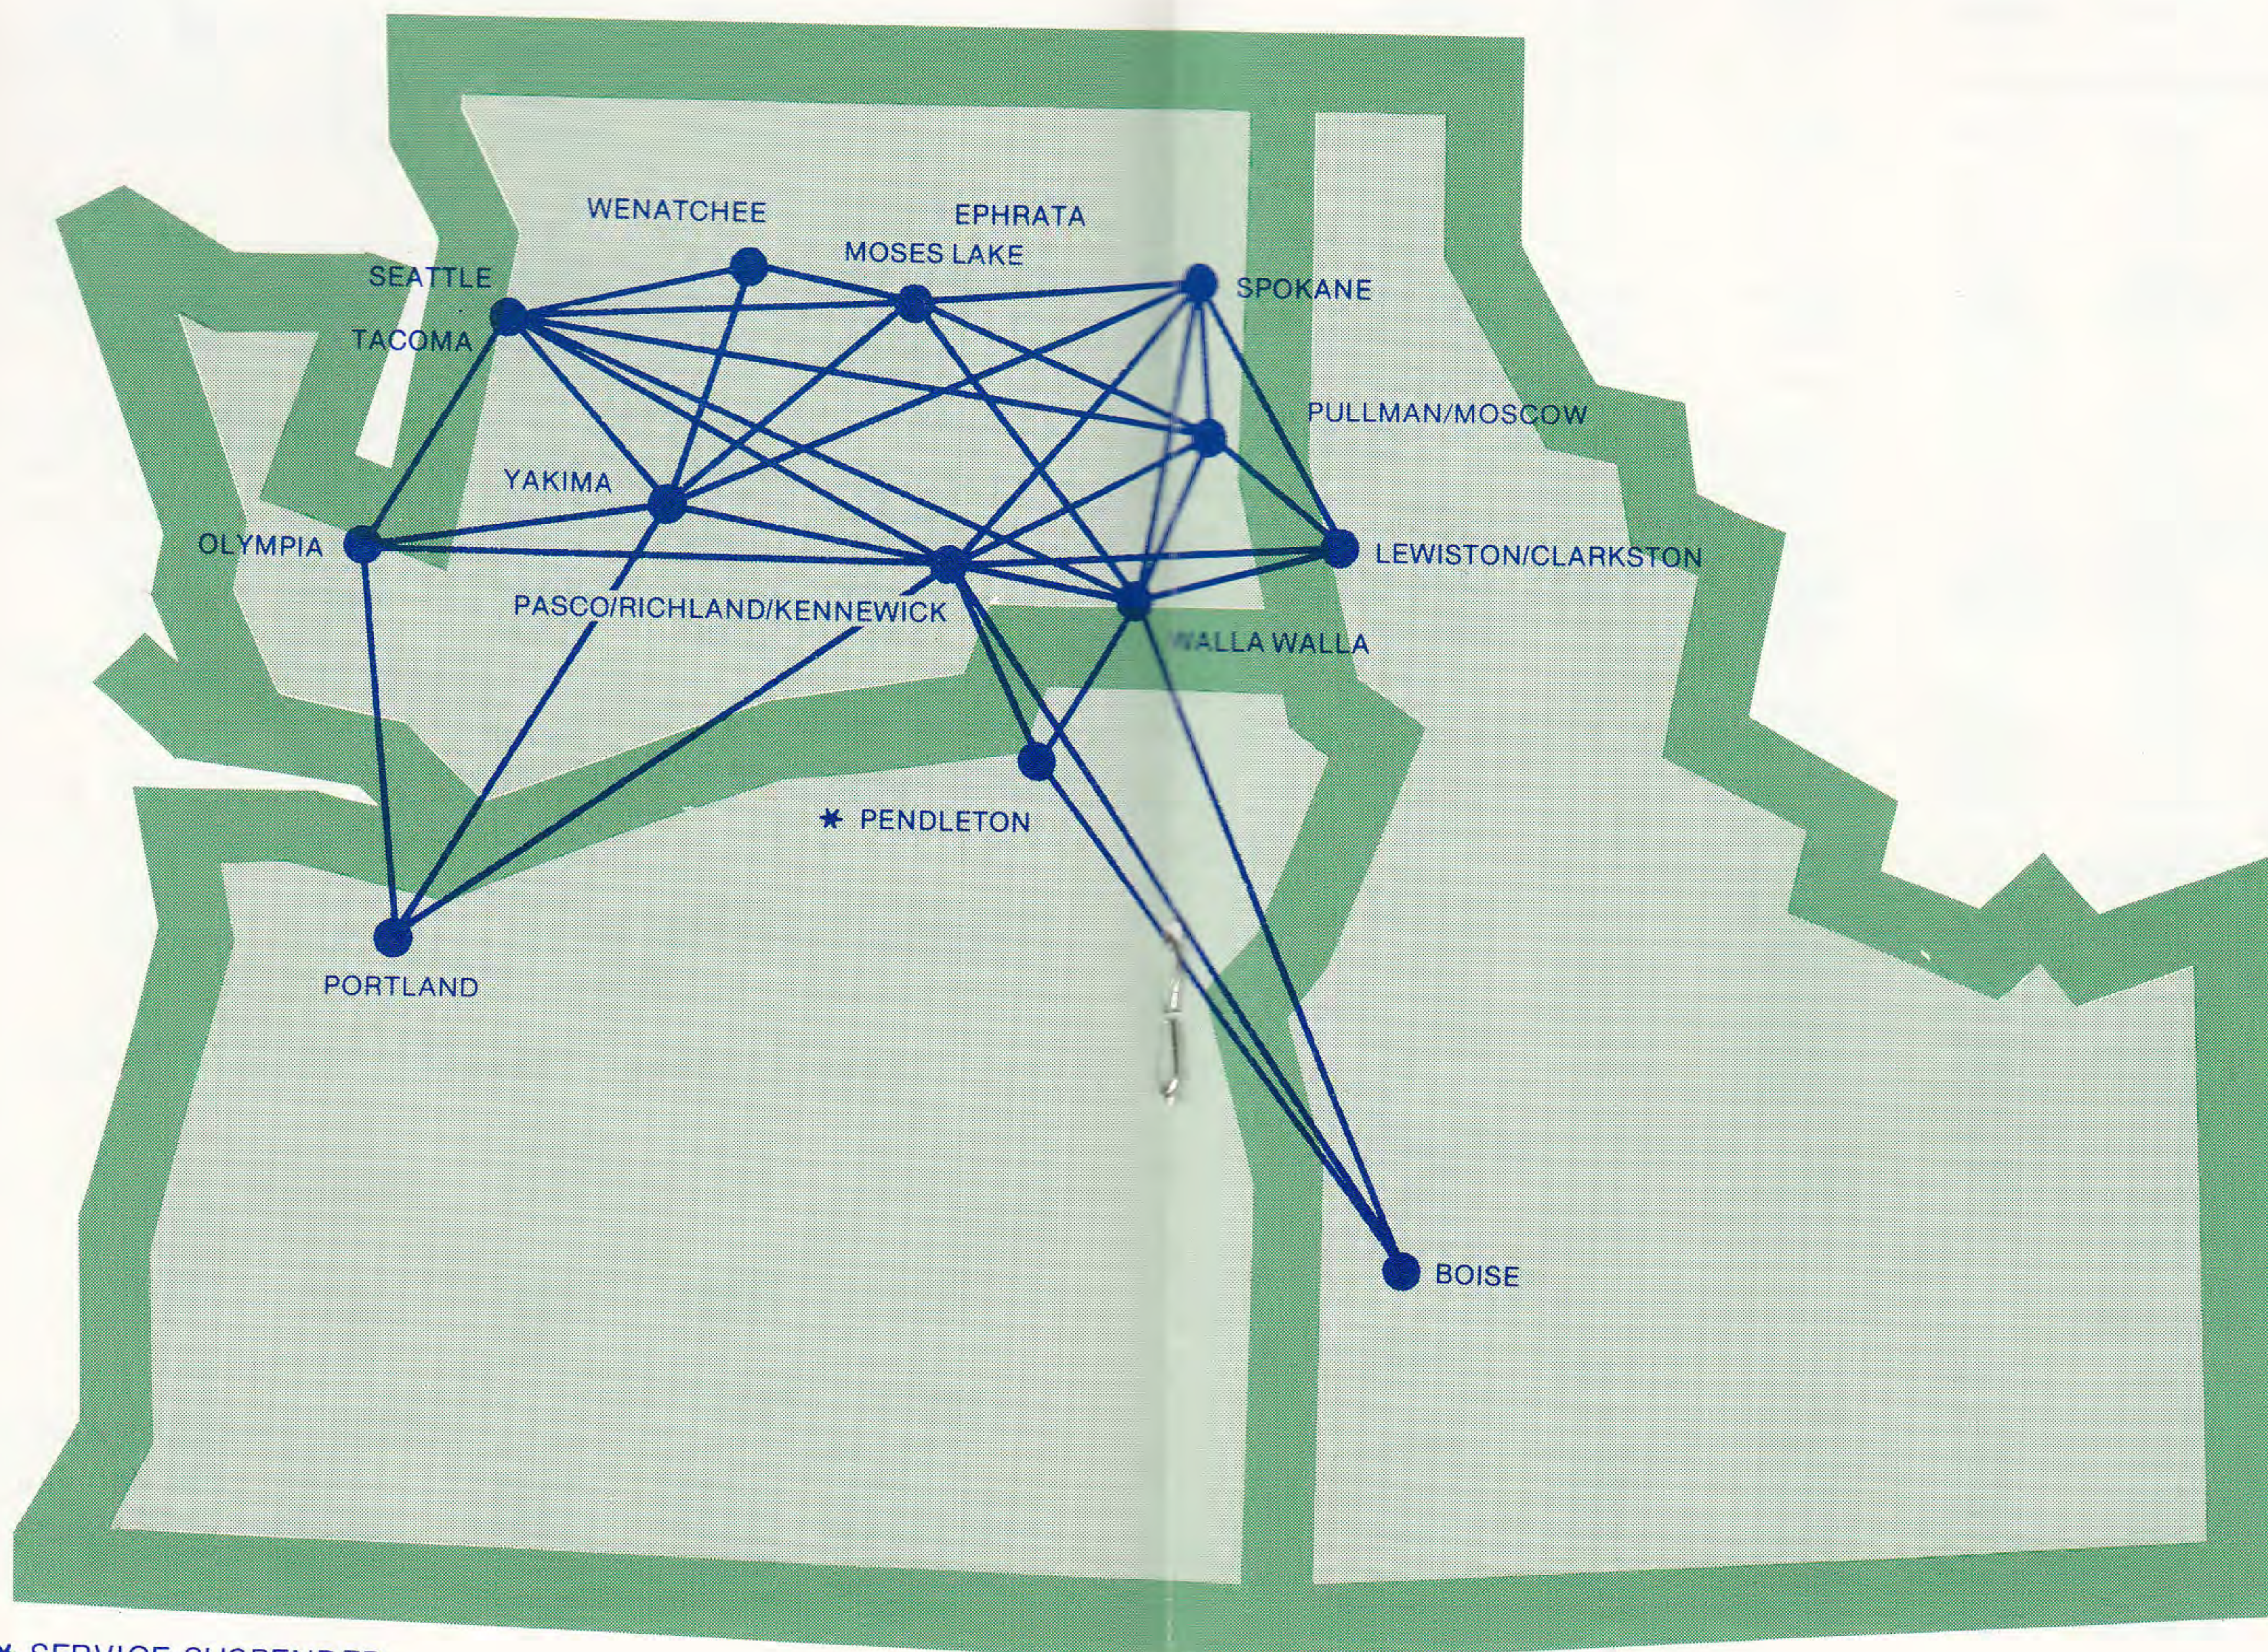

CASCADE CONNECTION MEANS SAVING MONEY

With 963 carefully scheduled flights weekly between Cascade cities, excellent connections are available to both domestic and international destinations. By virtue of "joint fares", you, as a Cascade passenger, may enjoy the savings provided by discounted fares when traveling continues via a major airline. The specific amount of the fare will always be less than the combination of each airline's local fare. For example, from Pasco to Chicago, via Seattle, the joint fare is $161.00 while the Seattle to Chicago fare is also $161.00. The actual cost to fly Cascade is $0.00! Not all joint fares are this attractive, but substantial savings can be realized.

Not only do joint fares save you the costs of surface transportation and the inconvenience of hours of driving, traffic congestion, and parking problems, but assure you that your ticket will be written through to your destination. The next time you travel, remember the Cascade Connection and call Cascade Airways or your travel agent for the applicable "joint fare".

* SERVICE SUSPENDED