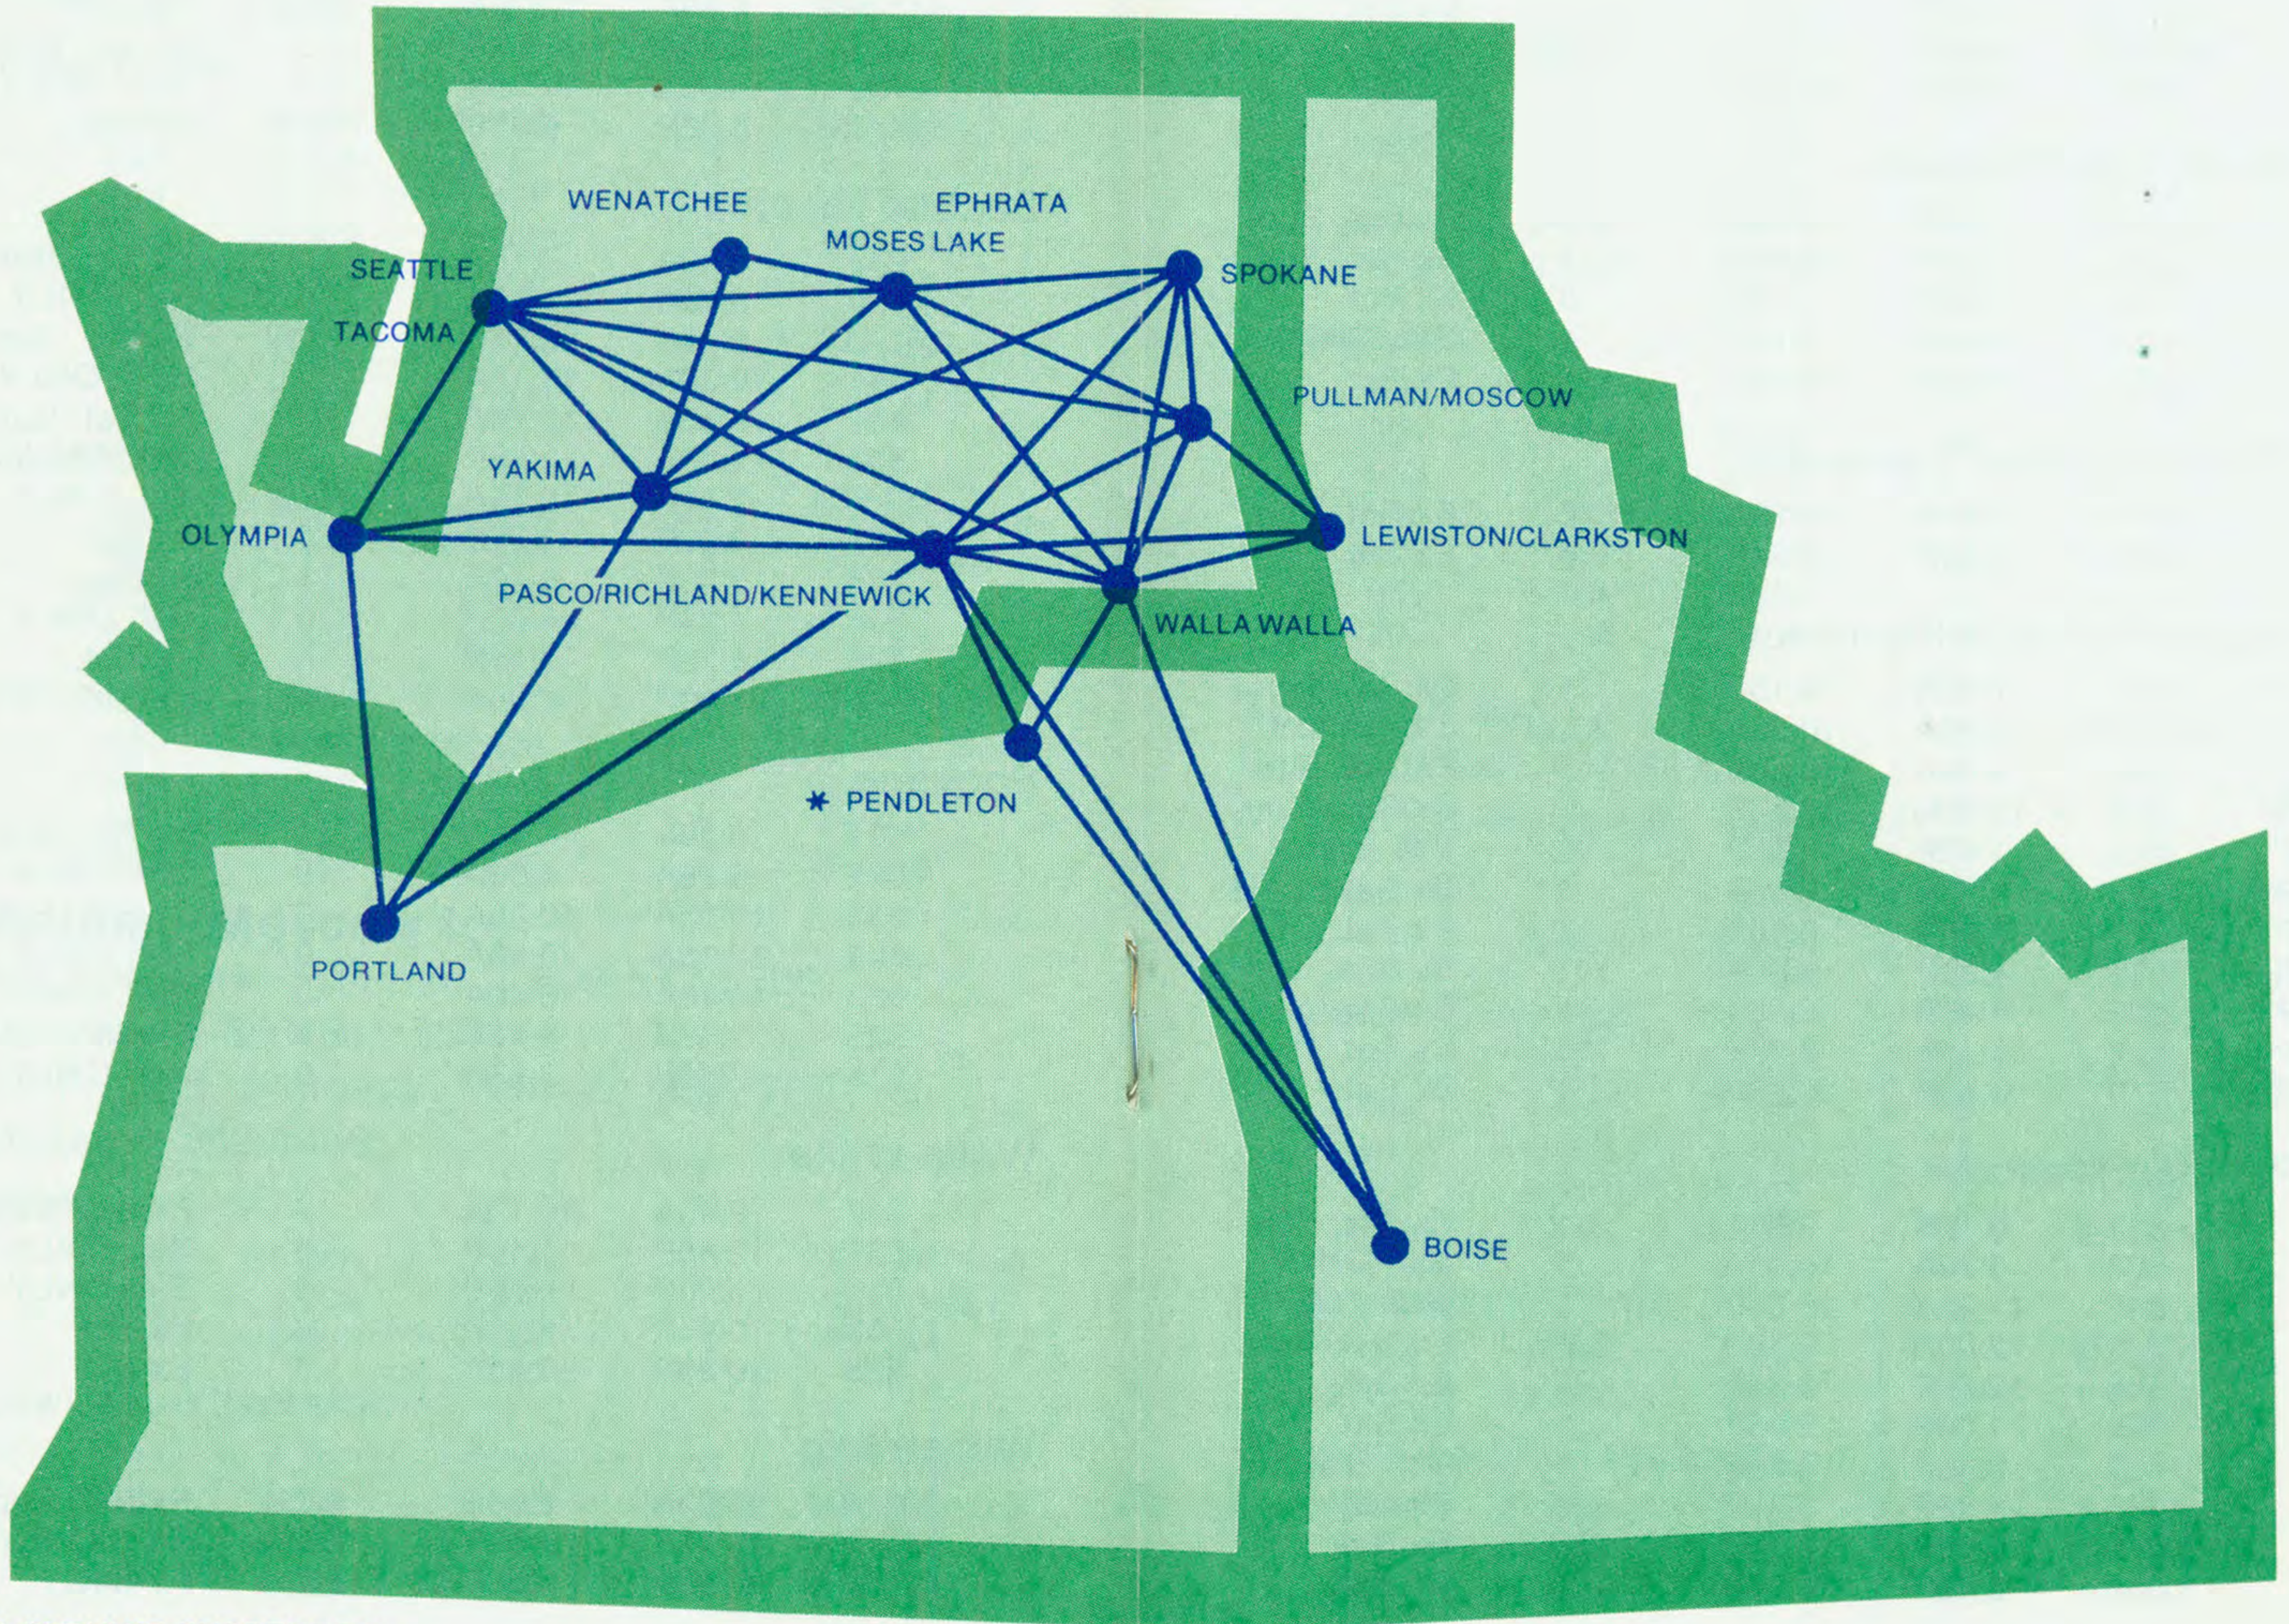

CASCADE CONNECTION MEANS SAVING MONEY

With 963 carefully scheduled flights weekly between Cascade cities, excellent connections are available to both domestic and international destinations. By virtue of "joint fares", you, as a Cascade passenger, may enjoy the savings provided by discounted fares when traveling continues via a major airline. The specific amount of the fare will always be less than the combination of each airline's local fare. For example, from Pasco to Chicago, via Seattle, the joint fare is $167.00 while the Seattle to Chicago fare is $165.00. The actual cost to fly Cascade is $2.00! Not all joint fares are this attractive, but substantial savings can be realized.

Not only do joint fares save you the costs of surface transportation and the inconvenience of hours of driving, traffic congestion, and parking problems, but assure you that your ticket will be written through to your destination. The next time you travel, remember the Cascade Connection and call Cascade Airways or your travel agent for the applicable "joint fare".

* SERVICE SUSPENDED