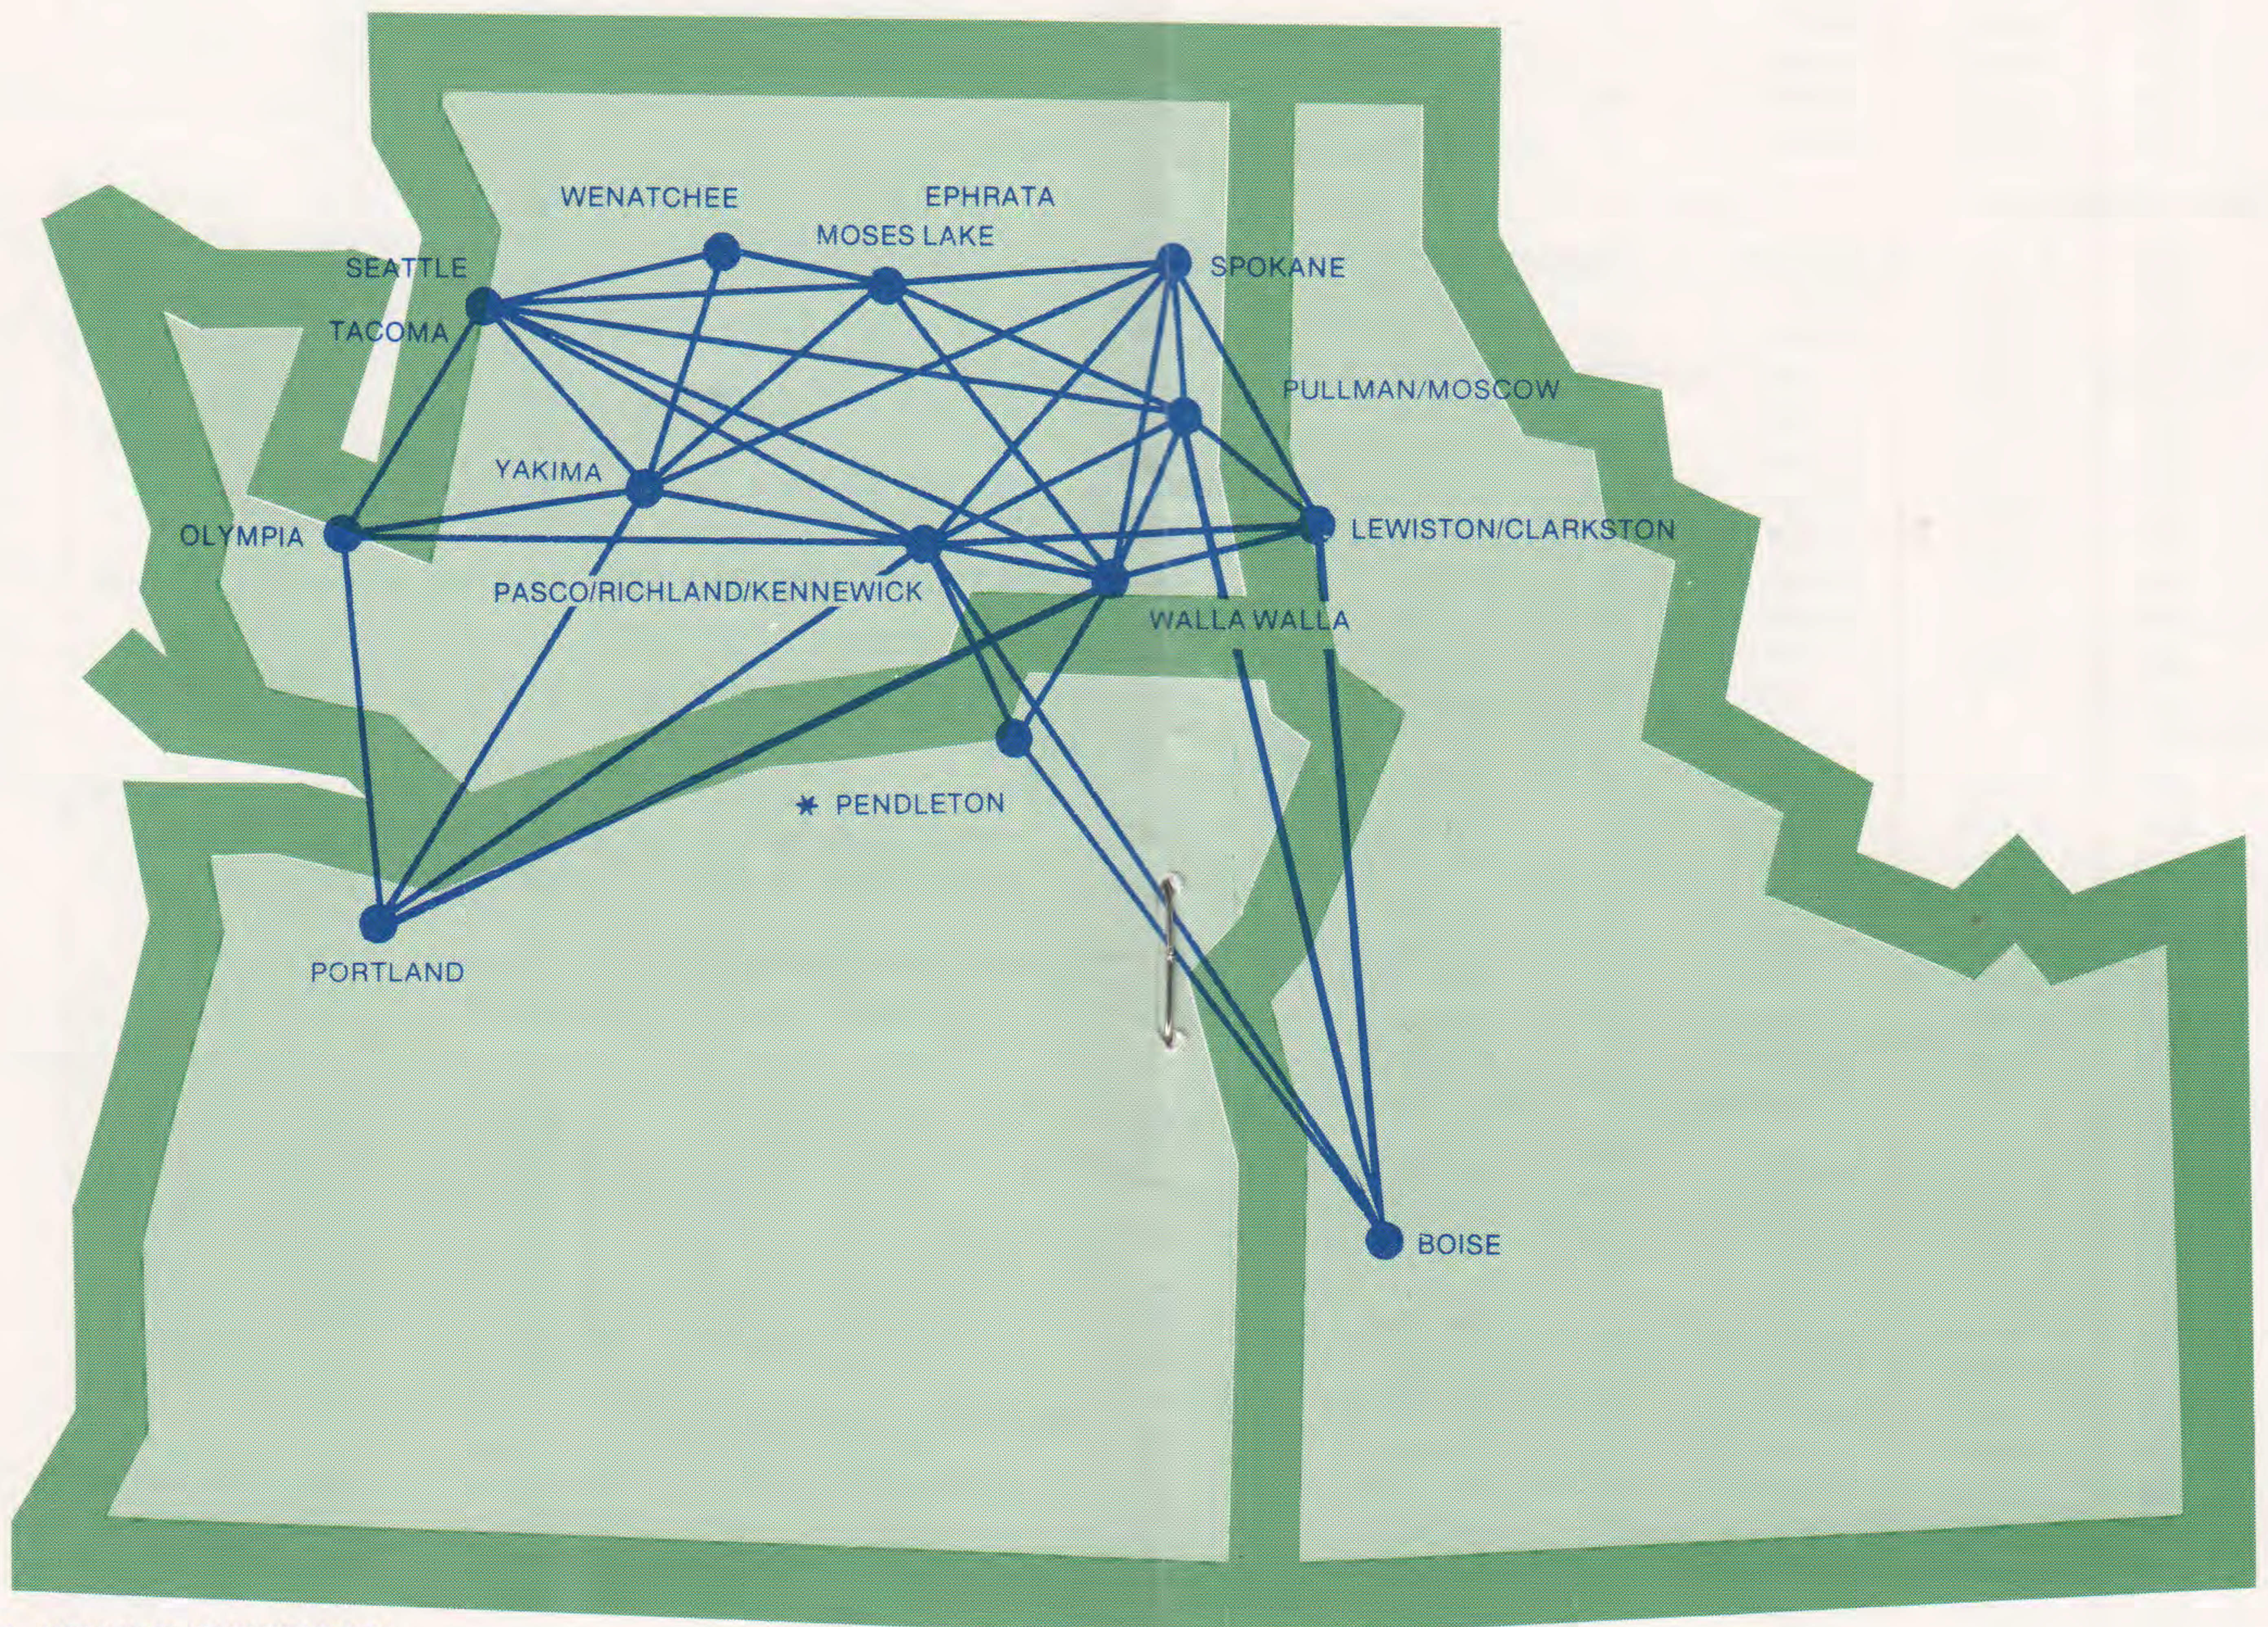

TIMETABLE HIGHLIGHTS

- Increased fleet size including: Swearingen Metro II Aircraft.
- New daily non-stop and direct service between Boise and Lewiston/Clarkston, Pullman/Moscow, Pasco, Walla Walla, and Spokane.
- Expanded service to Tri-Cities via both Pasco and Richland with 121 weekly departures from Pasco and 123 from Richland.
- Added service to all other points.

CASCADE CONNECTION MEANS SAVING MONEY

With 1142 carefully scheduled flights weekly between Cascade cities, excellent connections are available to both domestic and international destinations. By virtue of "joint fares", you, as a Cascade passenger, may enjoy the savings provided by discounted fares when traveling continues via a major airline. The specific amount of the fare will always be less than the combination of each airline's local fare. For example, from Lewiston to Chicago, via Boise, the joint fare is $149.00 while the Boise to Chicago fare is $144.00. The actual cost to fly Cascade is $5.00!

Not only do joint fares save you the costs of surface transportation and the inconvenience of hours of driving, traffic congestion, and parking problems, but assure you that your ticket will be written through to your destination. The next time you travel, remember the Cascade Connection and call Cascade Airways or your travel agent for the applicable "joint fare".

* SERVICE SUSPENDED