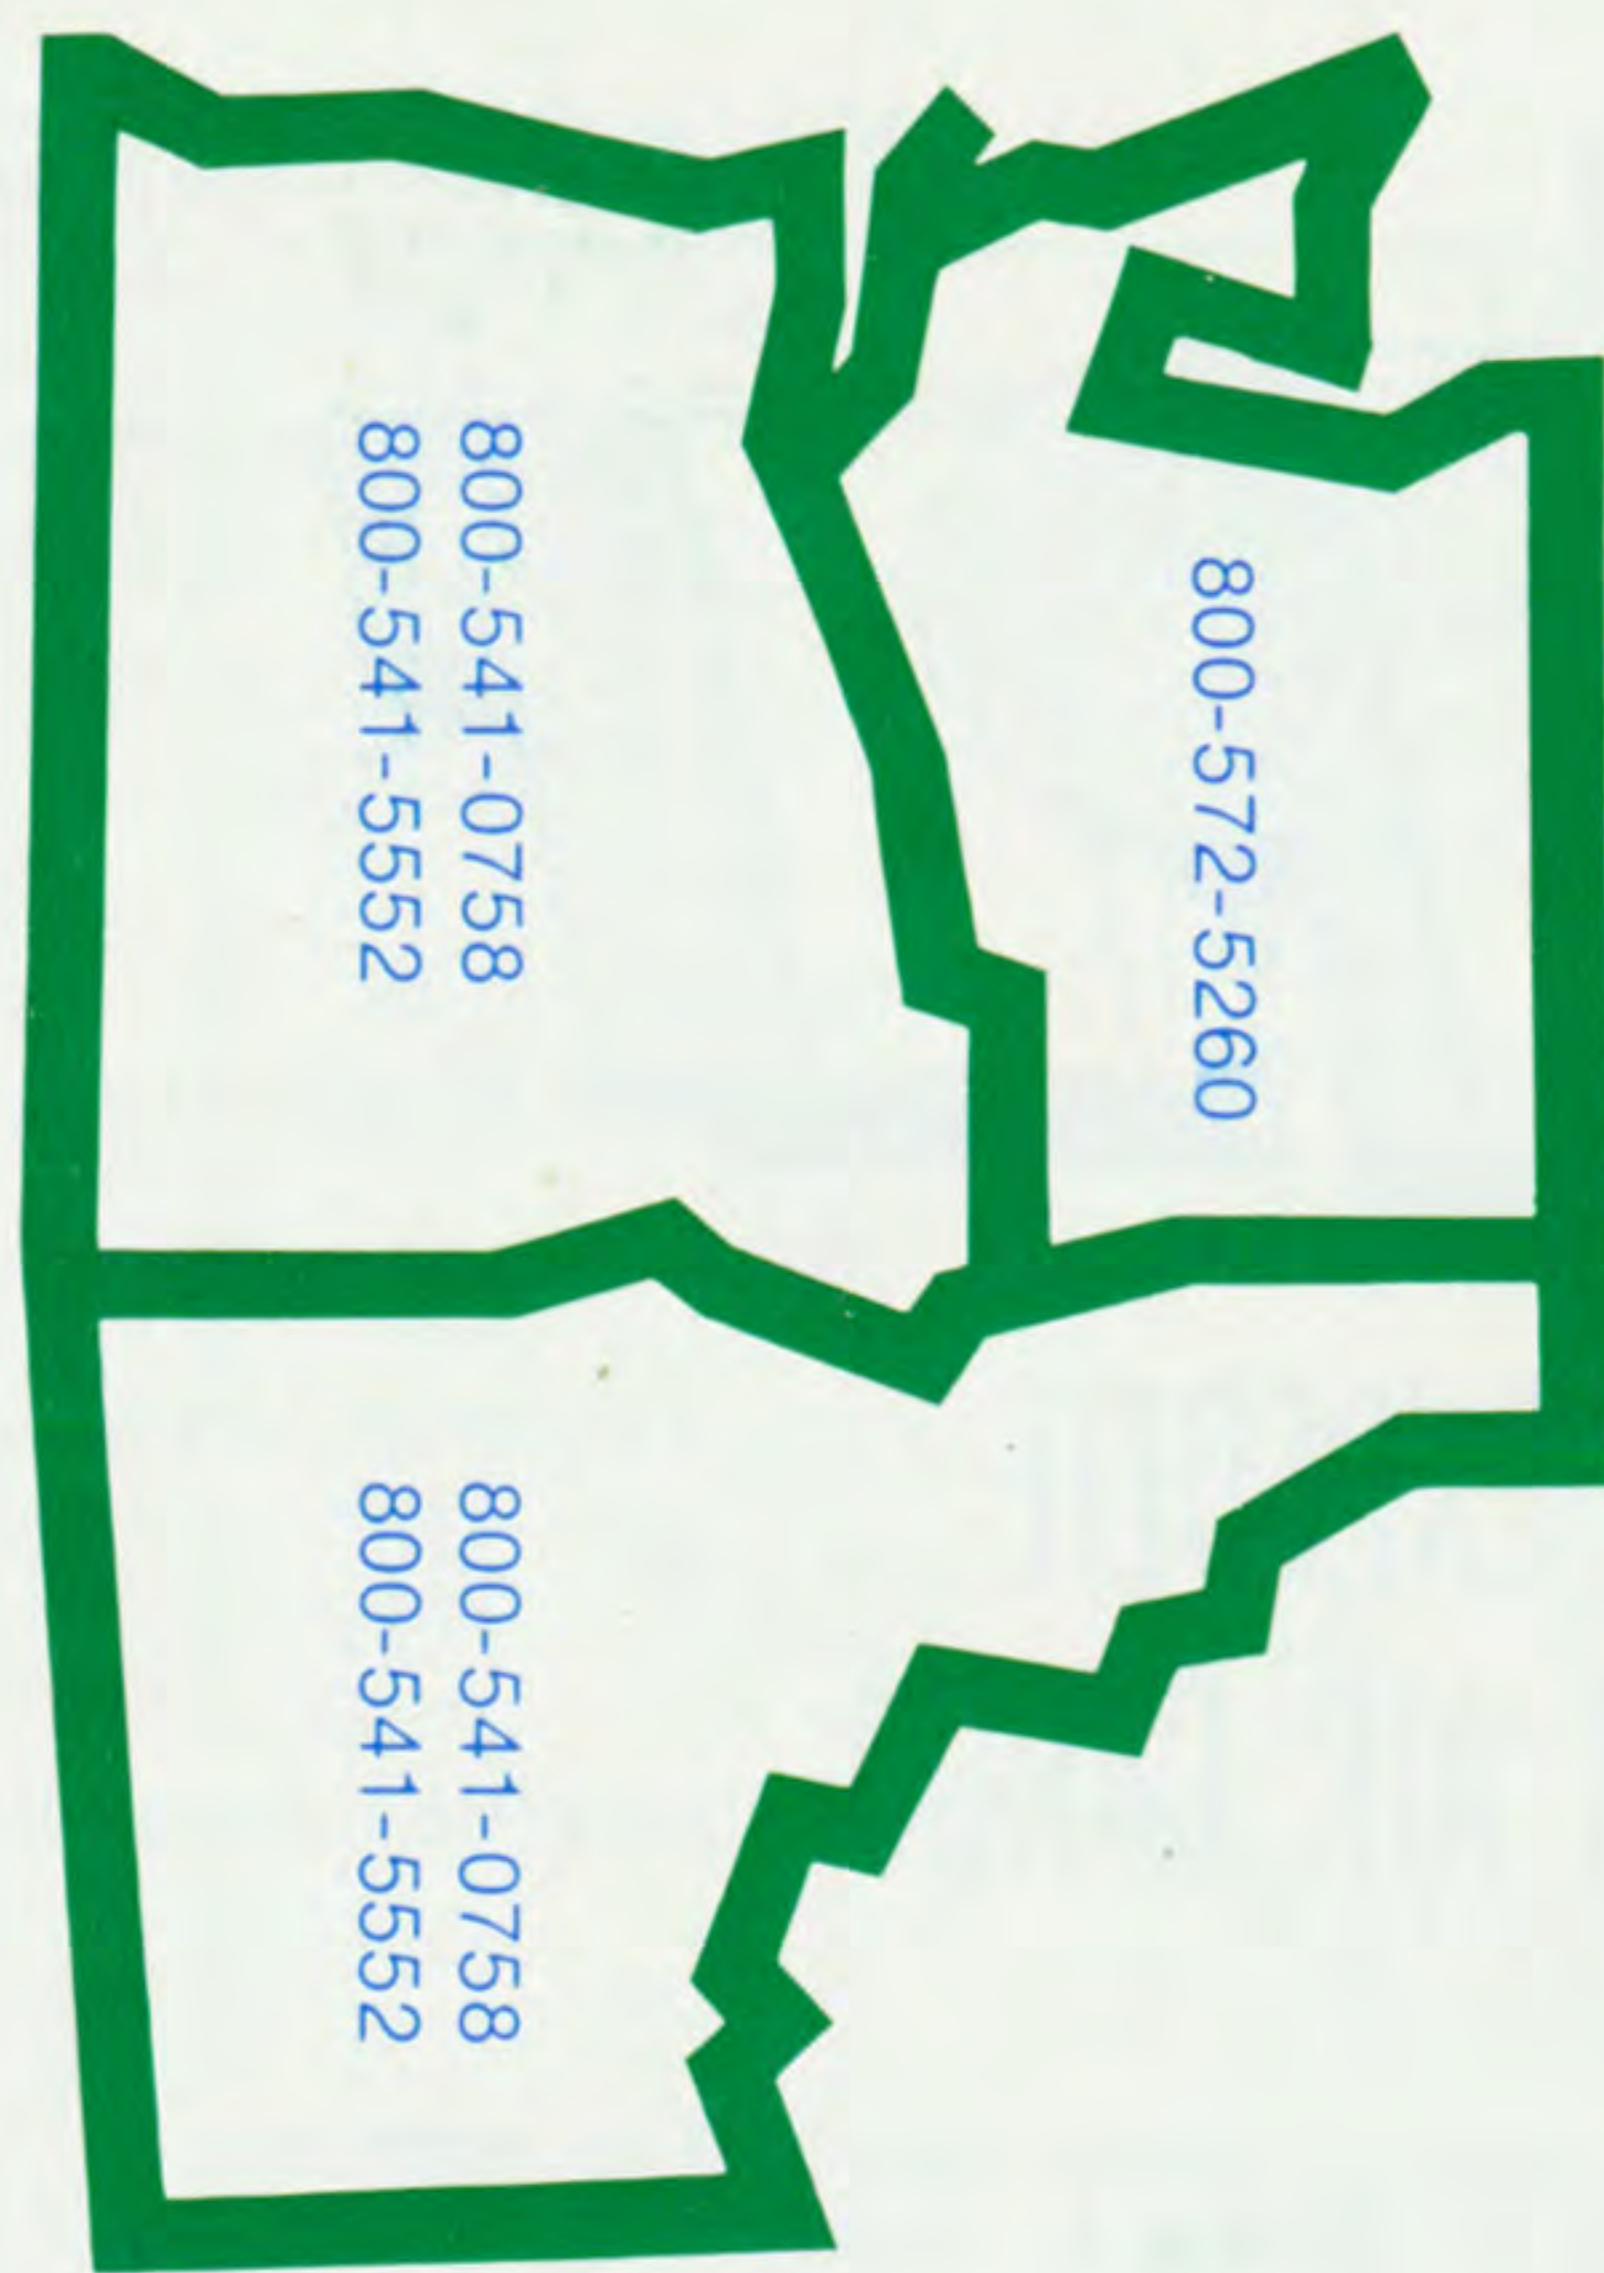

System Timetable Effective October 28, 1979

PORTLAND	Walla	PASCO	Walla
Walla	WENATCHEE	MOSCOW	Walla
MOSES LAKE •	BOISE	SPOKANE	MOSES LAKE
TACOMA	Clarkston	YAKIMA	TACOMA
Ephrata *	Lewiston	SEATTLE	Ephrata
SEATTLE	KENNEWICK	SEATTLE	SEATTLE
Ephrata	Olympia **	Richland	Richland
PULLMAN	PULLMAN	PULLMAN	PULLMAN
PORTLAND	Walla	PORTLAND	Walla
Walla	WENATCHEE	Walla	WENATCHEE
MOSES LAKE •	BOISE	MOSES LAKE •	BOISE
TACOMA	Clarkston	TACOMA	Clarkston
Lewiston	Lewiston	Lewiston	Lewiston