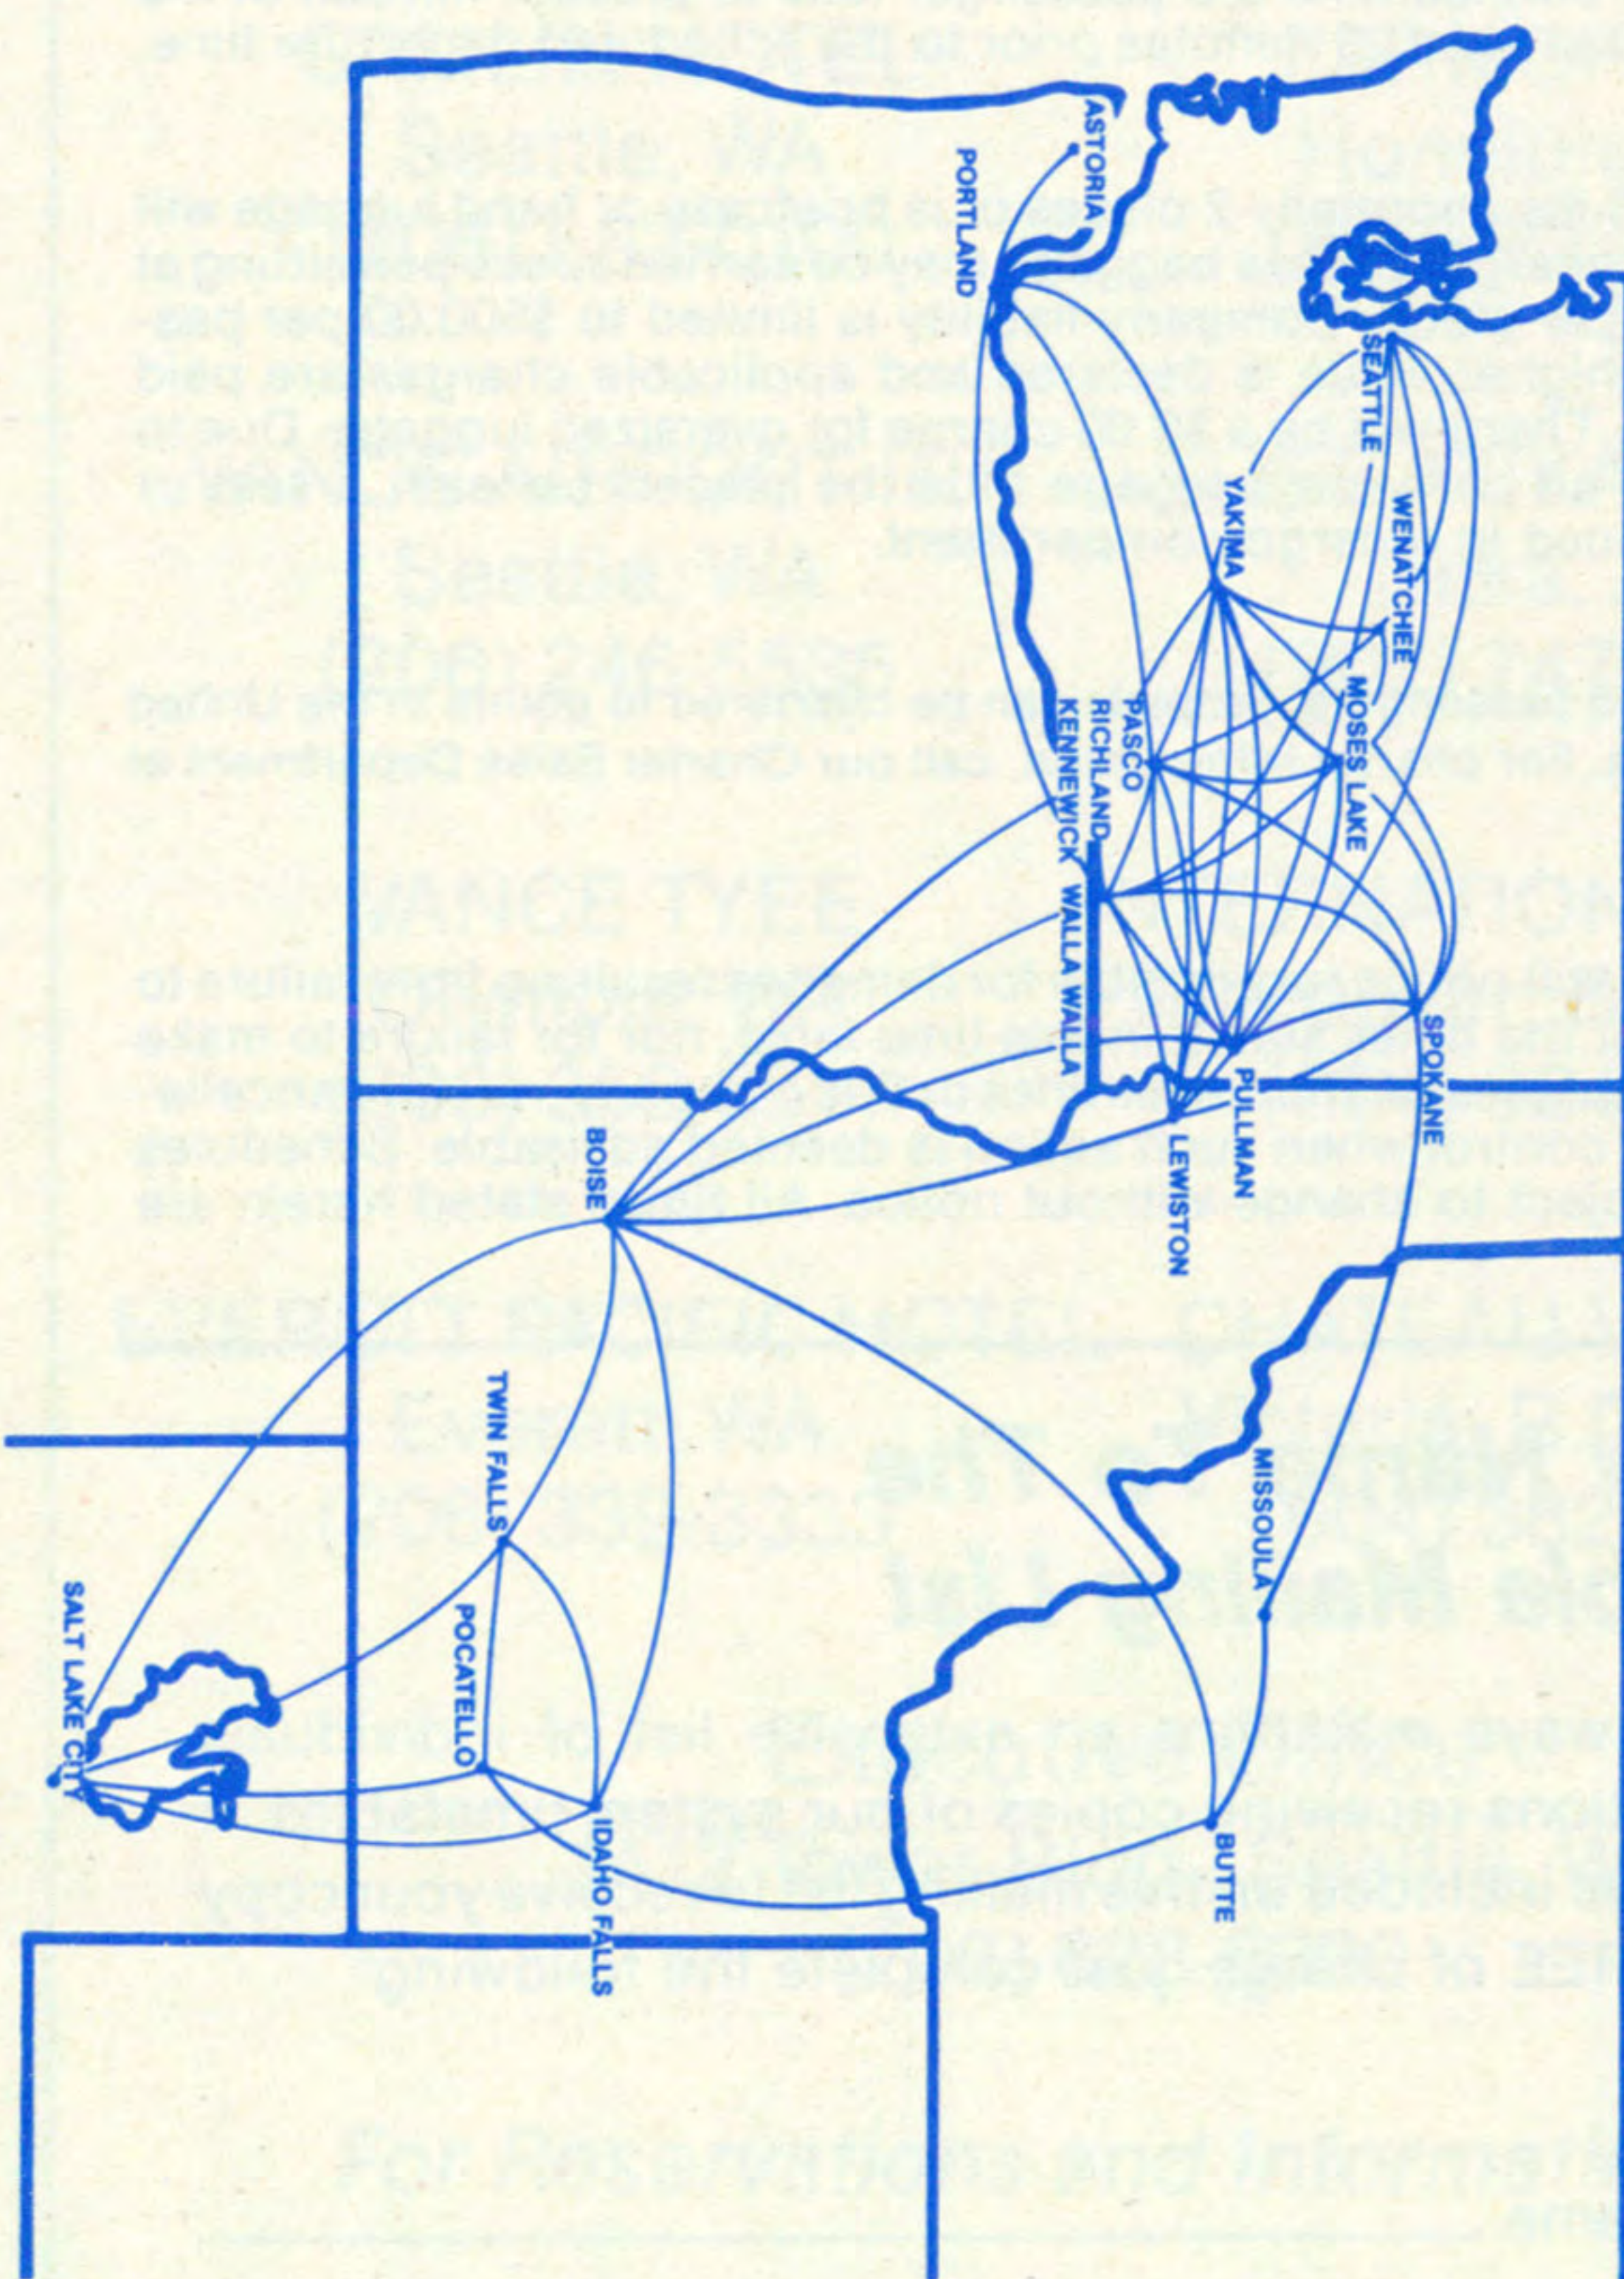

Cascade Airways

FEBRUARY 1, 1982 SYSTEM TIMETABLE

Introducing Service to Missoula

See your local travel agent

Cascade Airways

Cascade Airways Inc.
Post Office Box 19207
Spokane, International Airport
Spokane, Washington 99219