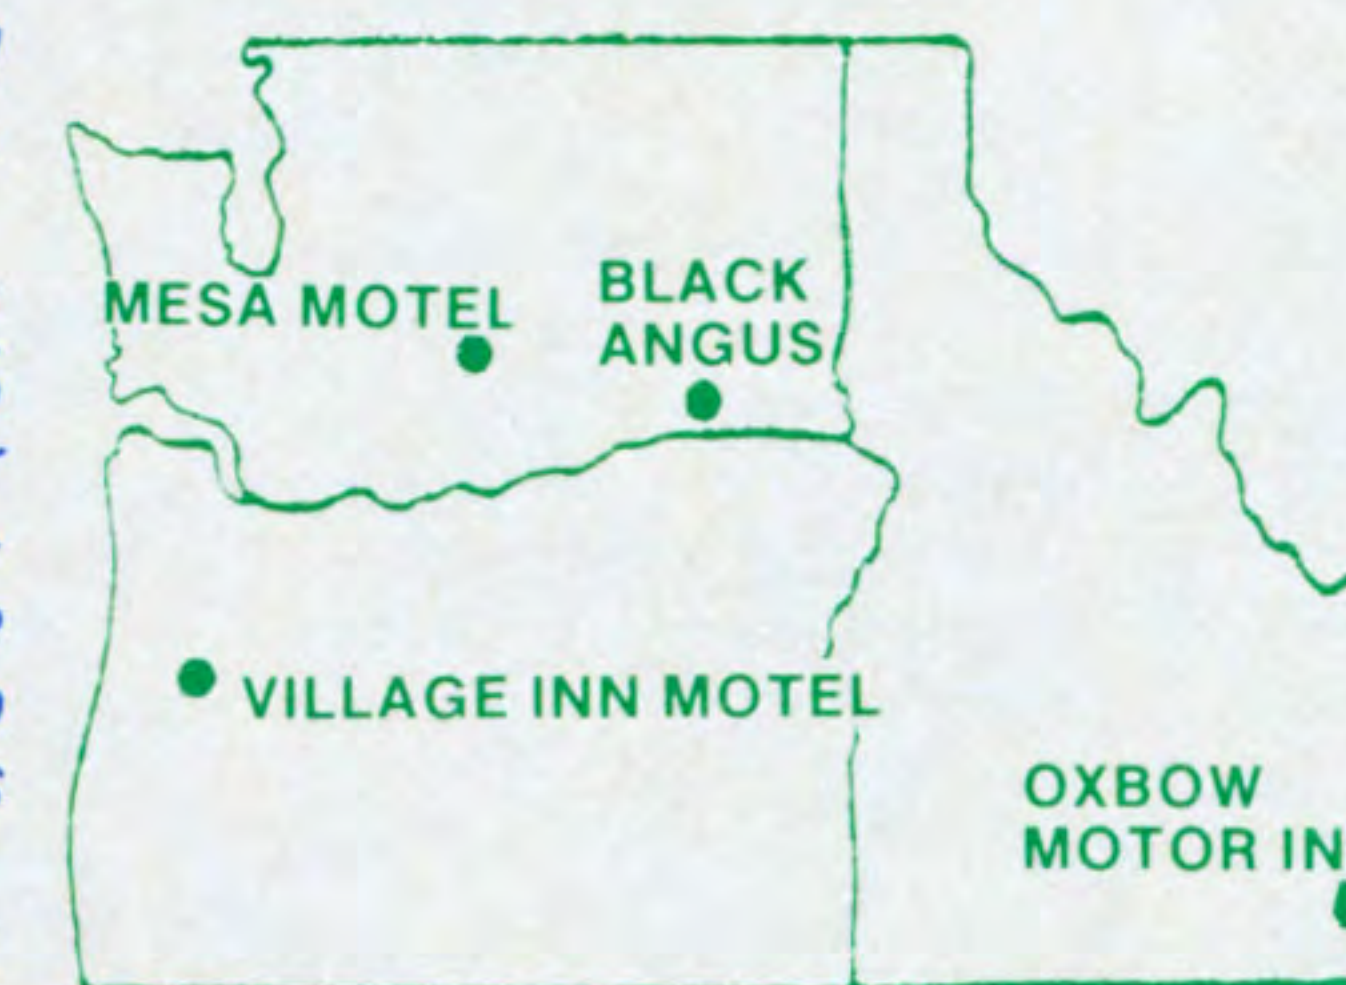

CASCADE INFORMATION

Founded in 1969, Cascade Airways provides reliable transportation to the Great Northwest with the jet-powered HS 748, Metro III, and Beech-99. For passenger convenience, Cascade utilizes the industry's most sophisticated computerized reservation system. One call to reservations brings instant confirmation on airlines around the world — one ticket and your baggage is checked through to your ultimate destination.

CHILDREN

Any child under two years of age not occupying a seat will be carried free with each accompanying ticketed passenger. Children must be at least eight (8) years of age to travel unaccompanied. It is necessary that a child under 12 years of age carry with him the name, address, and telephone number of the party who is to pick up the child when he arrives at his destination.

RESERVATIONS

Reservations are recommended for all flights and may be made directly through Cascade, your travel agent, or any domestic or international airline.

CHECK-IN TIME

Due to security regulations, we request that all passengers check-in at least 30 minutes prior to flight time. If a passenger has not checked in with an authorized Cascade agent 20 minutes prior to flight departure, reservations may be cancelled and resold. Cascade Airways cannot be responsible for missed flights or connections if a passenger fails to present himself at the ticket lifting point at least 20 minutes prior to the scheduled departure time.

BAGGAGE

Baggage up to 50 lbs., normally 2 pieces plus briefcase or hand luggage will be carried free of charge. Excess baggage may be carried space permitting at the rate of $6.00 per piece. Company liability is limited to $500.00 per passenger unless a higher value is declared and applicable charges are paid before departure. There will be a $6.00 charge for oversized luggage. Due to FAA regulations, all carry-on baggage must be placed beneath a seat or collected and placed in a cargo compartment.

CHARTERS

For groups up to 48 passengers, propjets can be chartered to points in the United States and Canada. For charter information, call our Charter Sales Department at (509) 838-4168.

SCHEDULES

Cascade Airways will not be responsible for damages resulting from failure to depart or arrive at the times stated in this time table, nor for failure to make connections with planes of another airlines or this company, nor for cancellations beyond our control when such action is deemed advisable. Schedules and fares are subject to change without notice. All times stated herein are local times.

Add My Name To The Timetable Mailing List

Cascade Airways maintains an extensive list of individuals and corporations receiving copies of our system timetables. If you wish to be included on this mailing list to receive your copy or copies, FREE of charge, just complete the following:

MAIL TO:

Company Name _____

Individual's Name _____

Street Address _____

City/State/Zip _____

Please specify