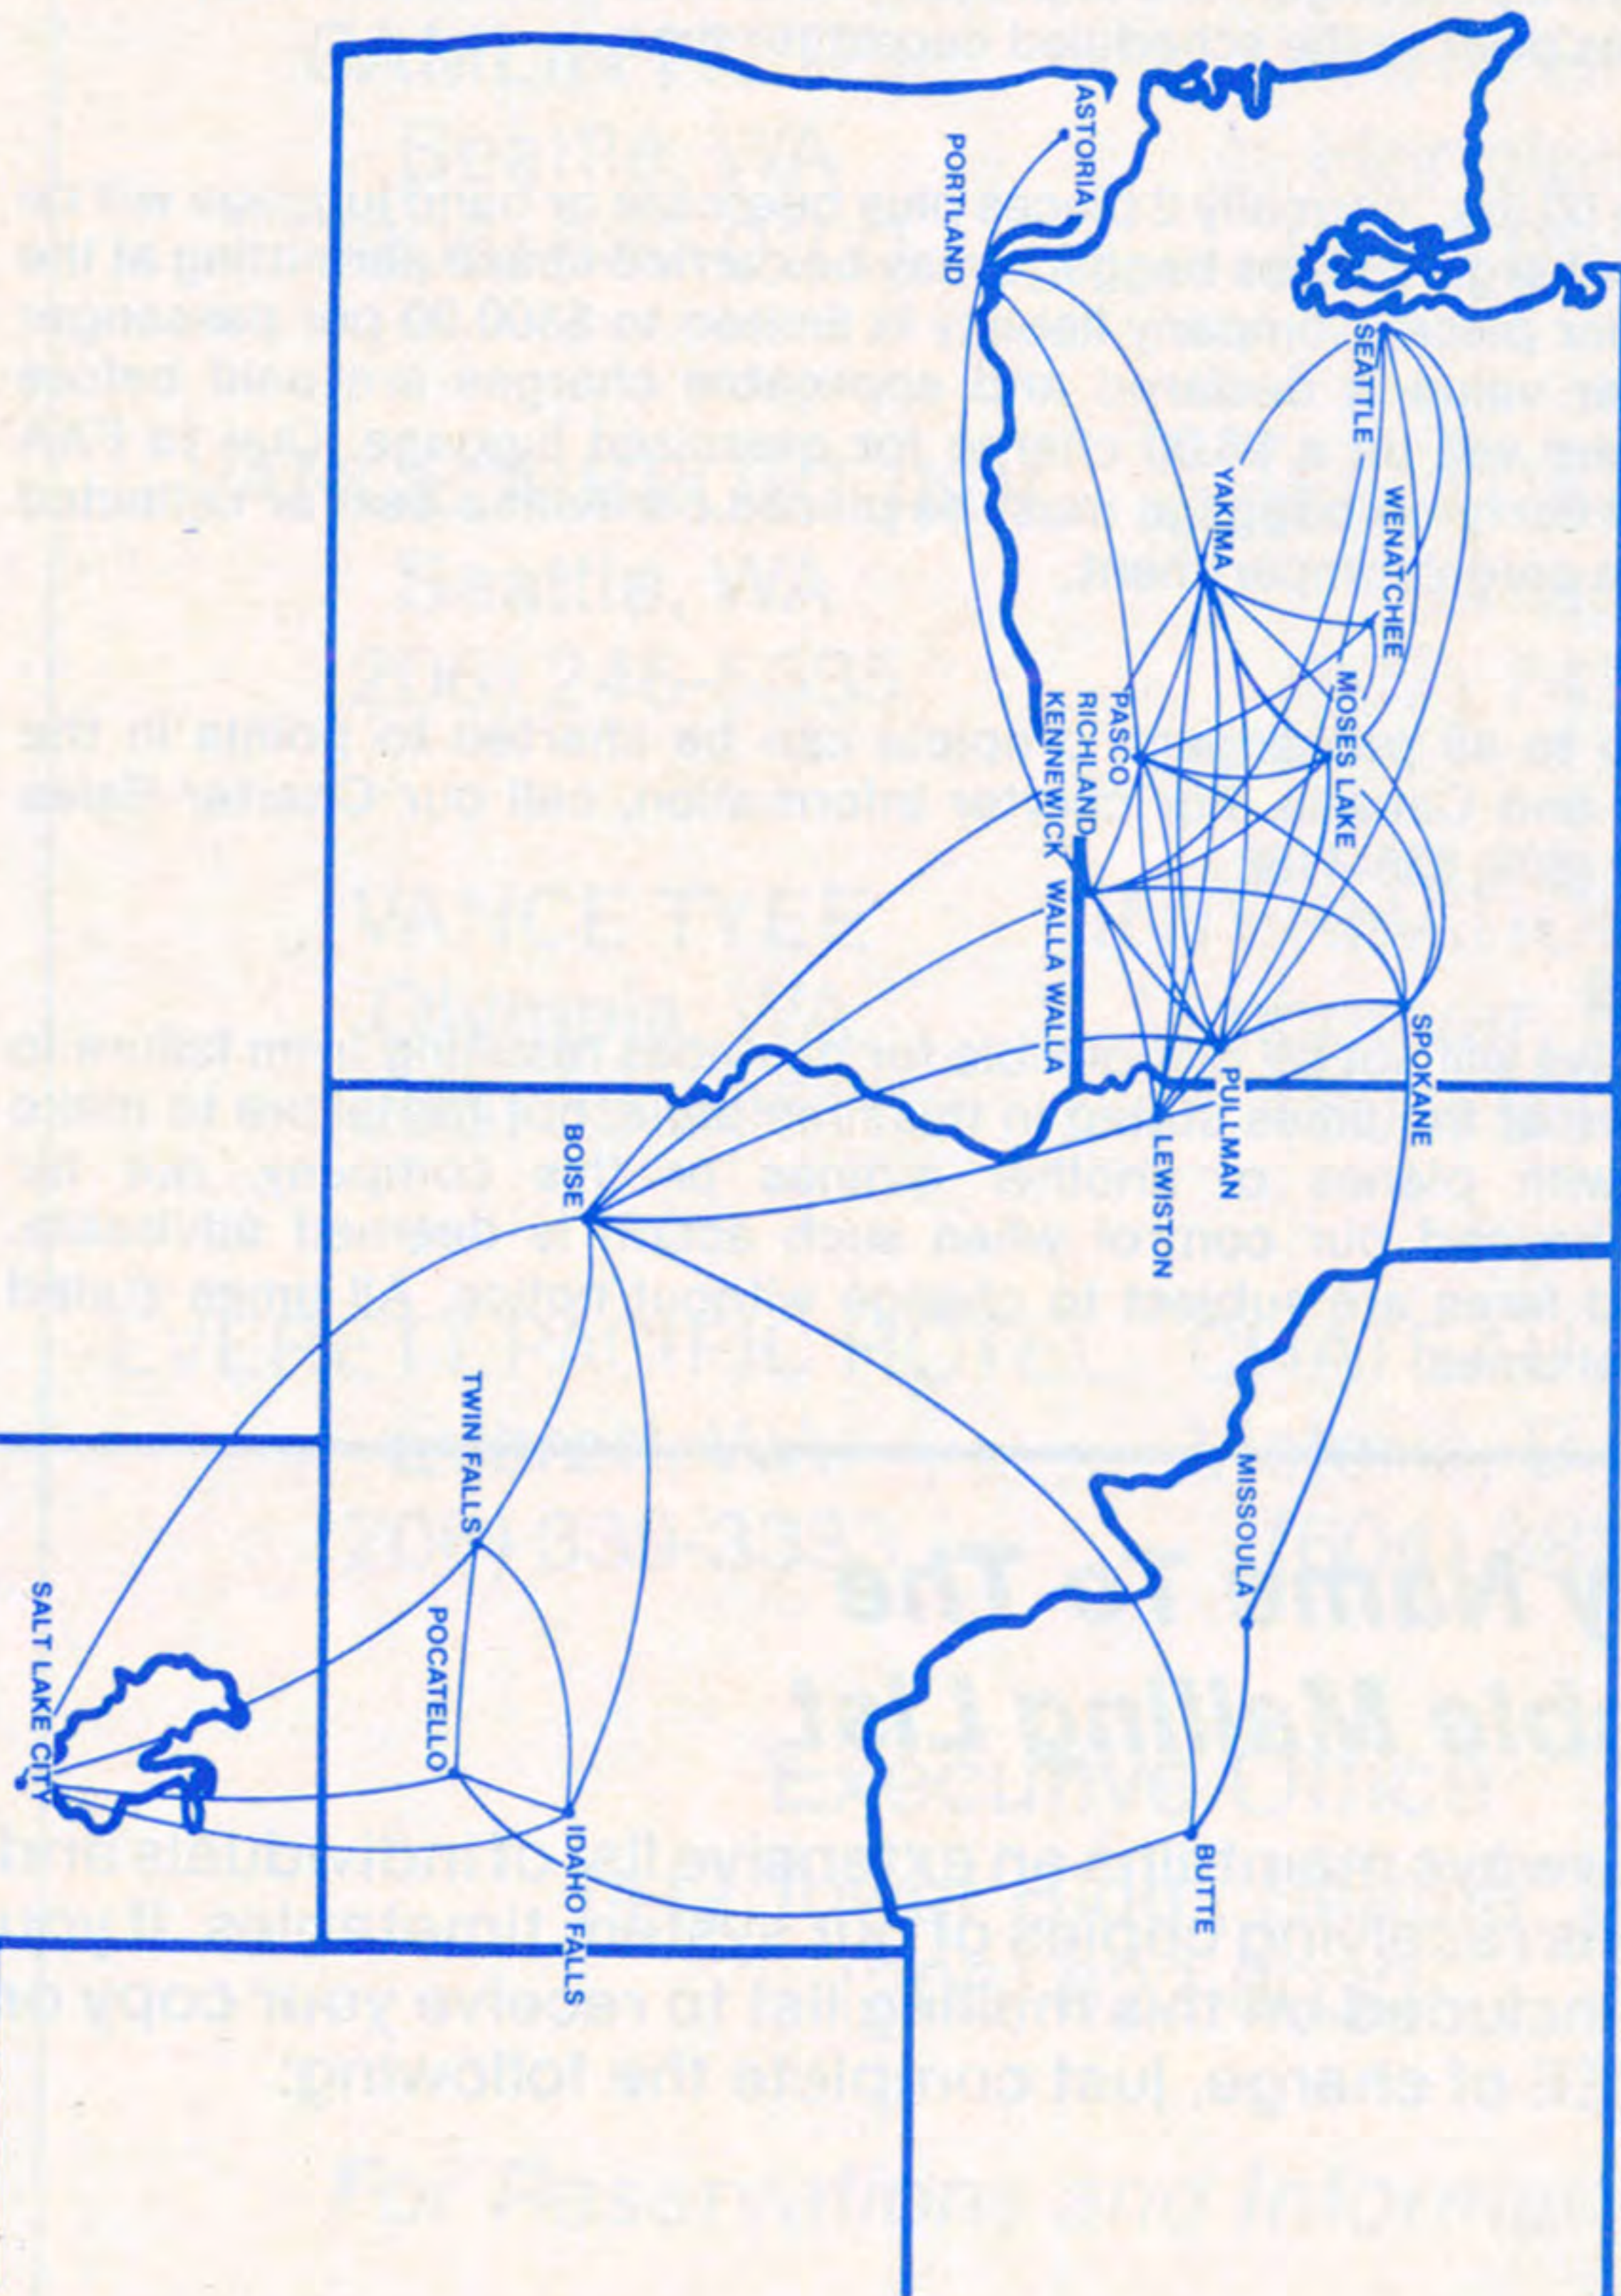

Cascade Airways

APRIL 25, 1982 SYSTEM TIME TABLE

Cascade Airways

APRIL 25, 1982 SYSTEM TIME TABLE

Cascade Airways Inc.
 Post Office Box 19207
 Spokane, International Airport
 Spokane, Washington 99219

Bulk Rate
 U.S. Postage
 PAID
 Permit No. 490
 Spokane, WA

**Join the 748
 Cascade Brigade
 and fly our new pressurized
 48 passenger HS 748's!**

(Between Seattle and Yakima, Pasco, Pullman and Walla Walla.)

CASCADE AIRWAYS

EFFECTIVE APRIL 25, 1982
ALL TIMES SHOWN ARE LOCAL