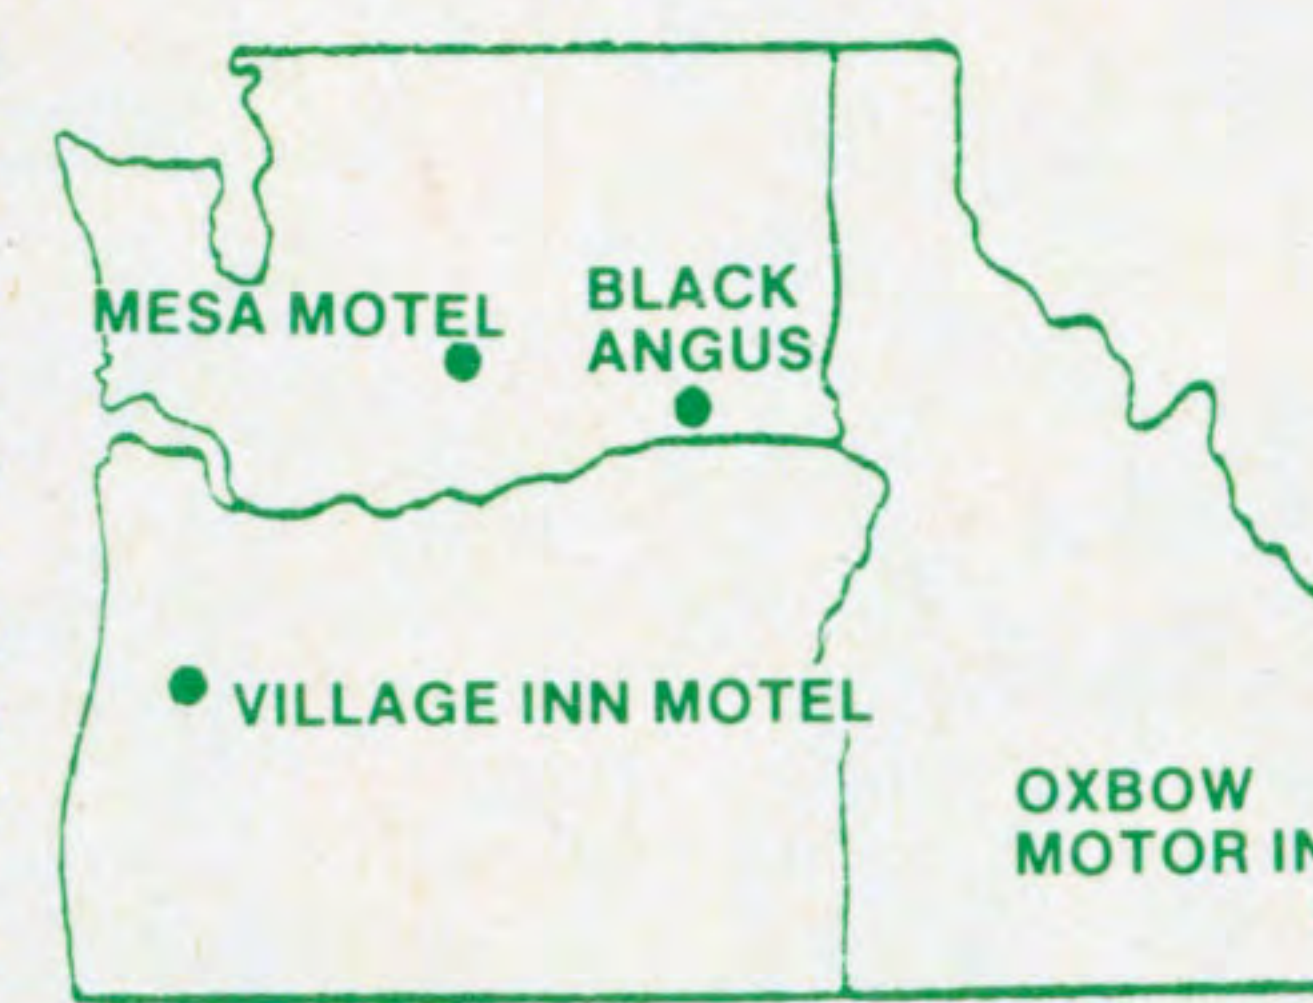

CASCADE INFORMATION

Founded in 1969, Cascade Airways provides reliable transportation to the Great Northwest with the jet-powered HS 748, Metro III, and Beech-99. For passenger convenience, Cascade utilizes the industry's most sophisticated computerized reservation system. One call to reservations brings instant confirmation on airlines around the world — one ticket and your baggage is checked through to your ultimate destination.

CHILDREN

Any child under two years of age not occupying a seat will be carried free with each accompanying ticketed passenger. Children must be at least eight (8) years of age to travel unaccompanied. It is necessary that a child under 12 years of age carry with him the name, address, and telephone number of the party who is to pick up the child when he arrives at his destination.

RESERVATIONS

Reservations are recommended for all flights and may be made directly through Cascade, your travel agent, or any domestic or international airline.

CHECK-IN TIME

Due to security regulations, we request that all passengers check-in at least 30 minutes prior to flight time. If a passenger has not checked in with an authorized Cascade agent 20 minutes prior to flight departure, reservations may be cancelled and resold. Cascade Airways cannot be responsible for missed flights or connections if a passenger fails to present himself at the ticket lifting point at least 20 minutes prior to the scheduled departure time.

BAGGAGE

Baggage up to 50 lbs., normally 2 pieces plus briefcase or hand luggage will be carried free of charge. Excess baggage may be carried space permitting at the rate of $6.00 per piece. Company liability is limited to $500.00 per passenger unless a higher value is declared and applicable charges are paid before departure. There will be a $6.00 charge for oversized luggage. Due to FAA regulations, all carry-on baggage must be placed beneath a seat or collected and placed in a cargo compartment.

CHARTERS

For groups up to 48 passengers, propjets can be chartered to points in the United States and Canada. For charter information, call our Charter Sales Department at (509) 838-4168.

SCHEDULES

Cascade Airways will not be responsible for damages resulting from failure to depart or arrive at the times stated in this time table, nor for failure to make connections with planes of another airlines or this company, nor for cancellations beyond our control when such action is deemed advisable. Schedules and fares are subject to change without notice. All times stated herein are local times.

Add My Name To The Timetable Mailing List

Cascade Airways maintains an extensive list of individuals and corporations receiving copies of our system timetables. If you wish to be included on this mailing list to receive your copy or copies, FREE of charge, just complete the following:

MAIL TO:

Company Name _____

Individual's Name _____

Street Address _____

City/State/Zip _____

Please specify