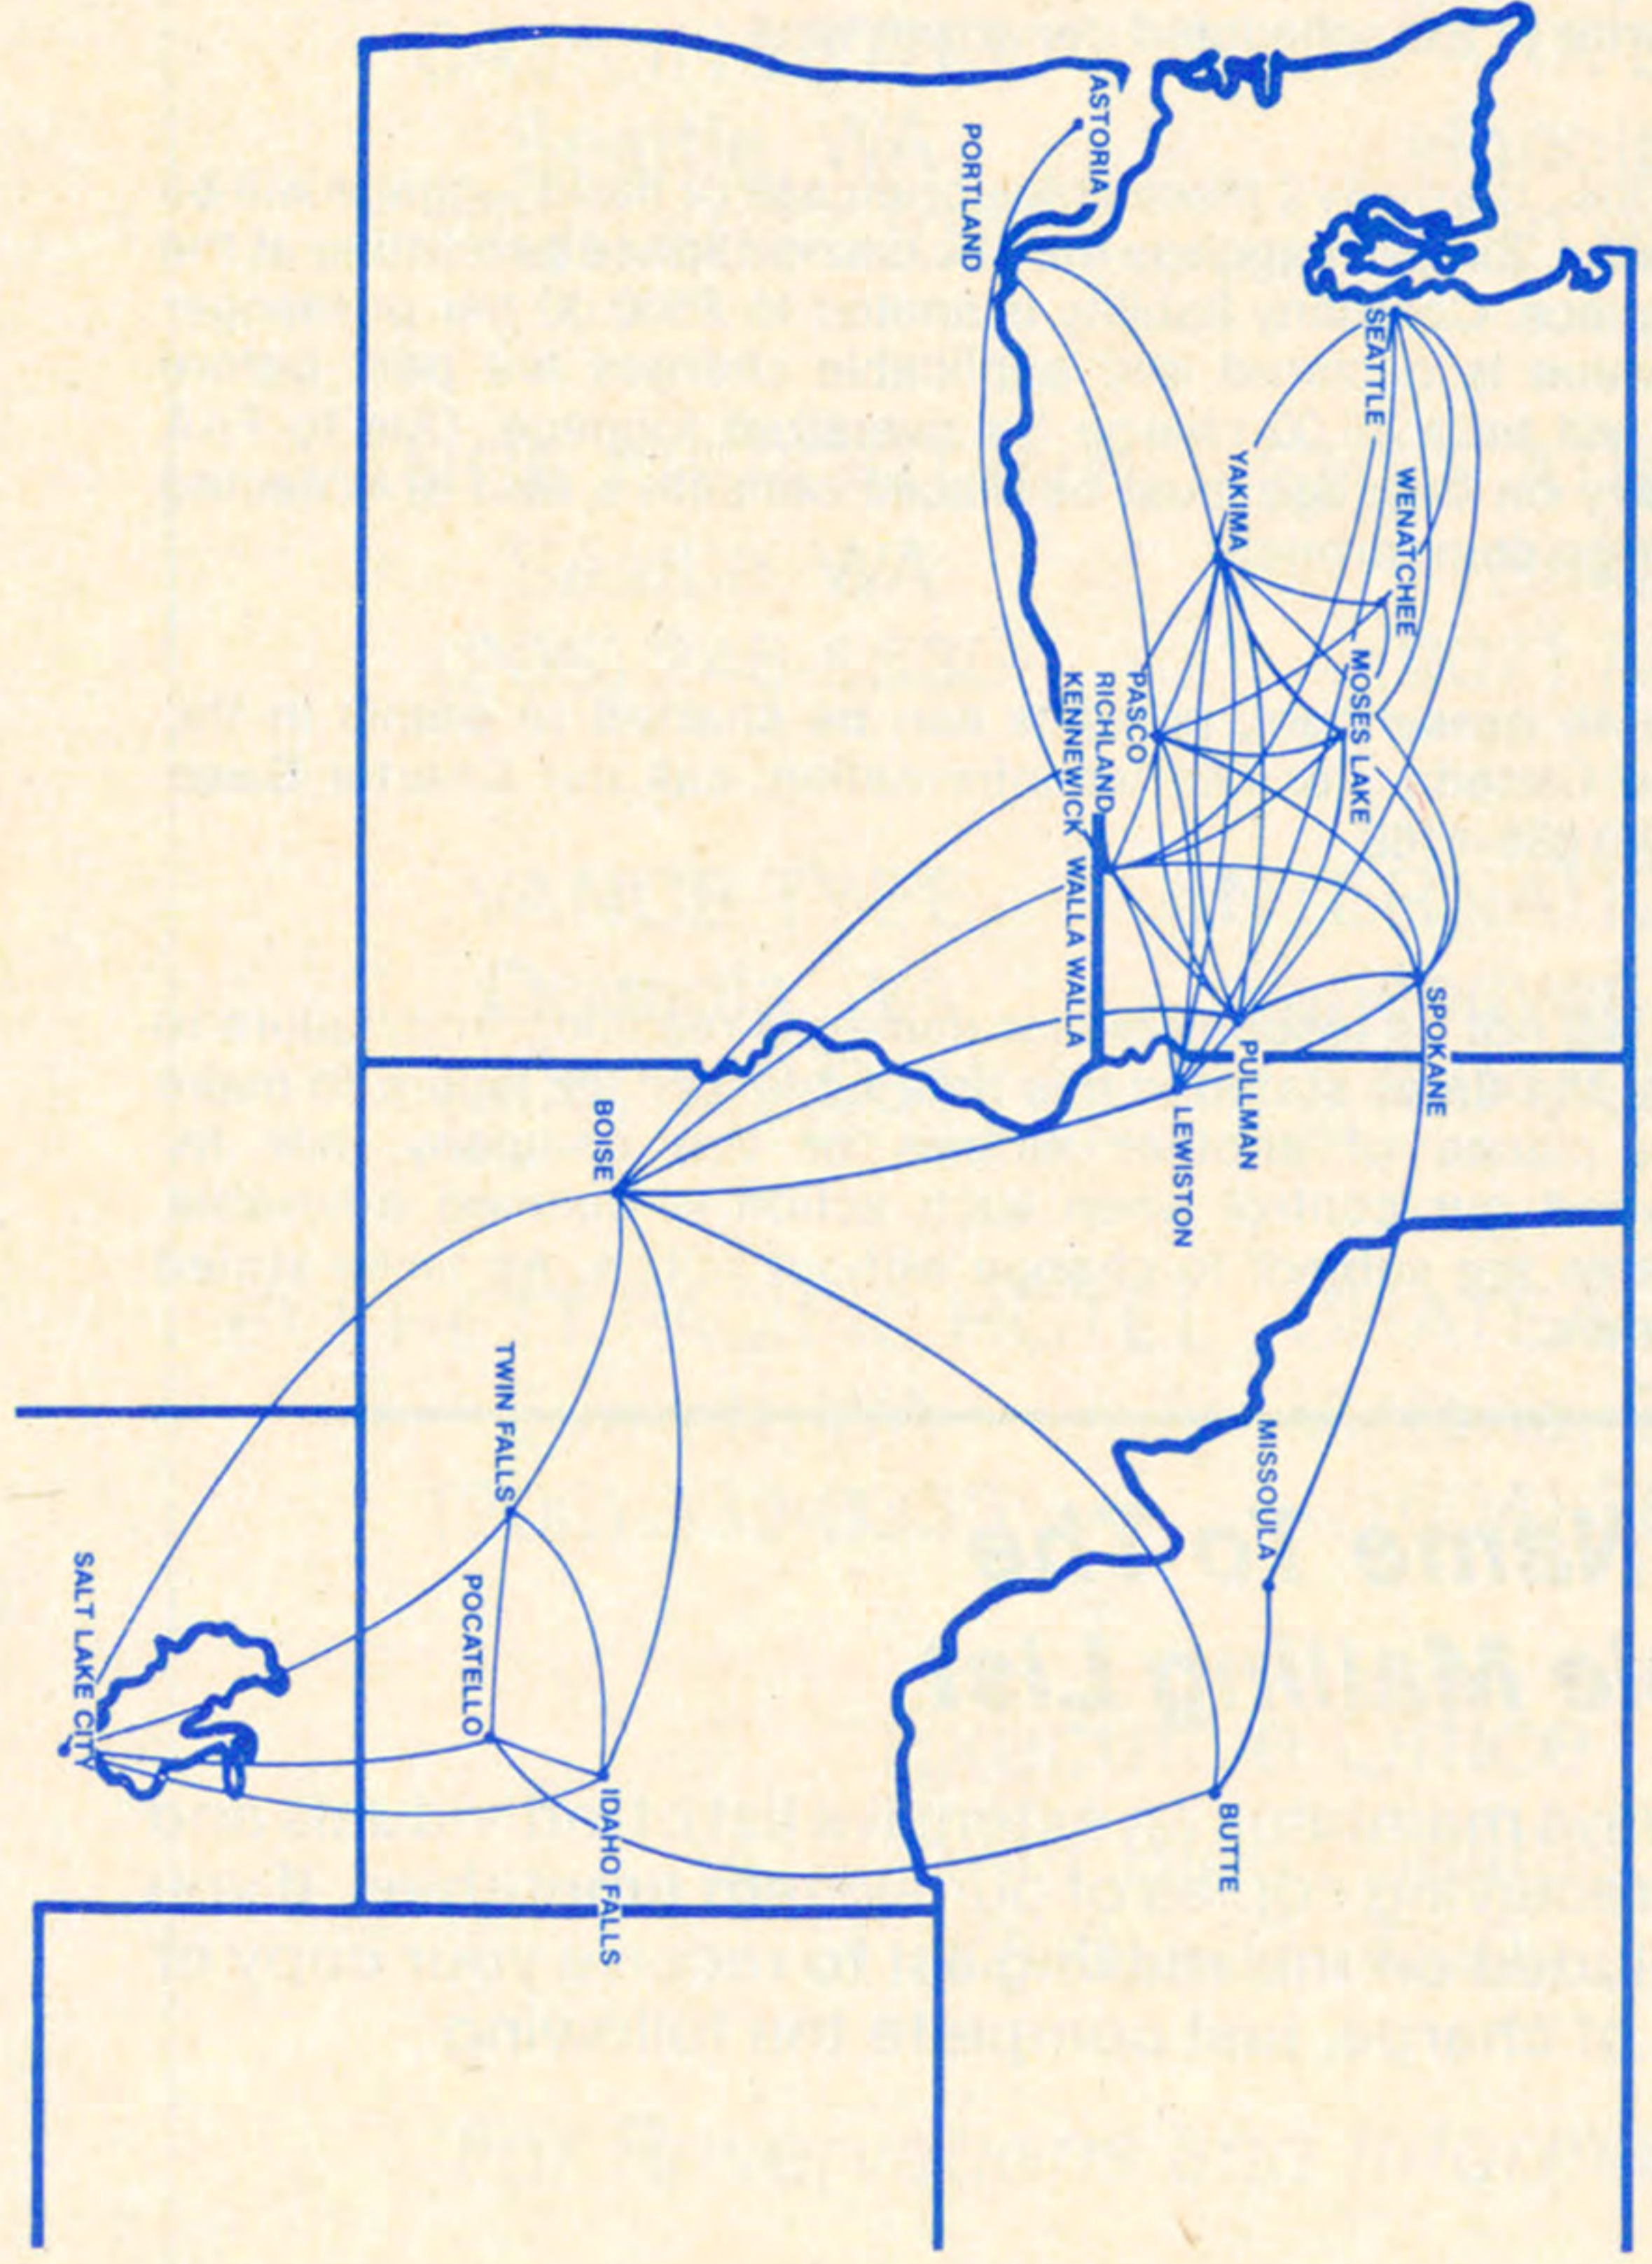

Cascade Airways

JUNE 1, 1982 SYSTEM TIME TABLE

Cascade Airways Inc.
Post Office Box 19207
Spokane, International Airport
Spokane, Washington 99219

See your local travel agent

Cascade Airways

Bulk Rate
U.S. Postage
PAID
Permit No. 490
Spokane, WA