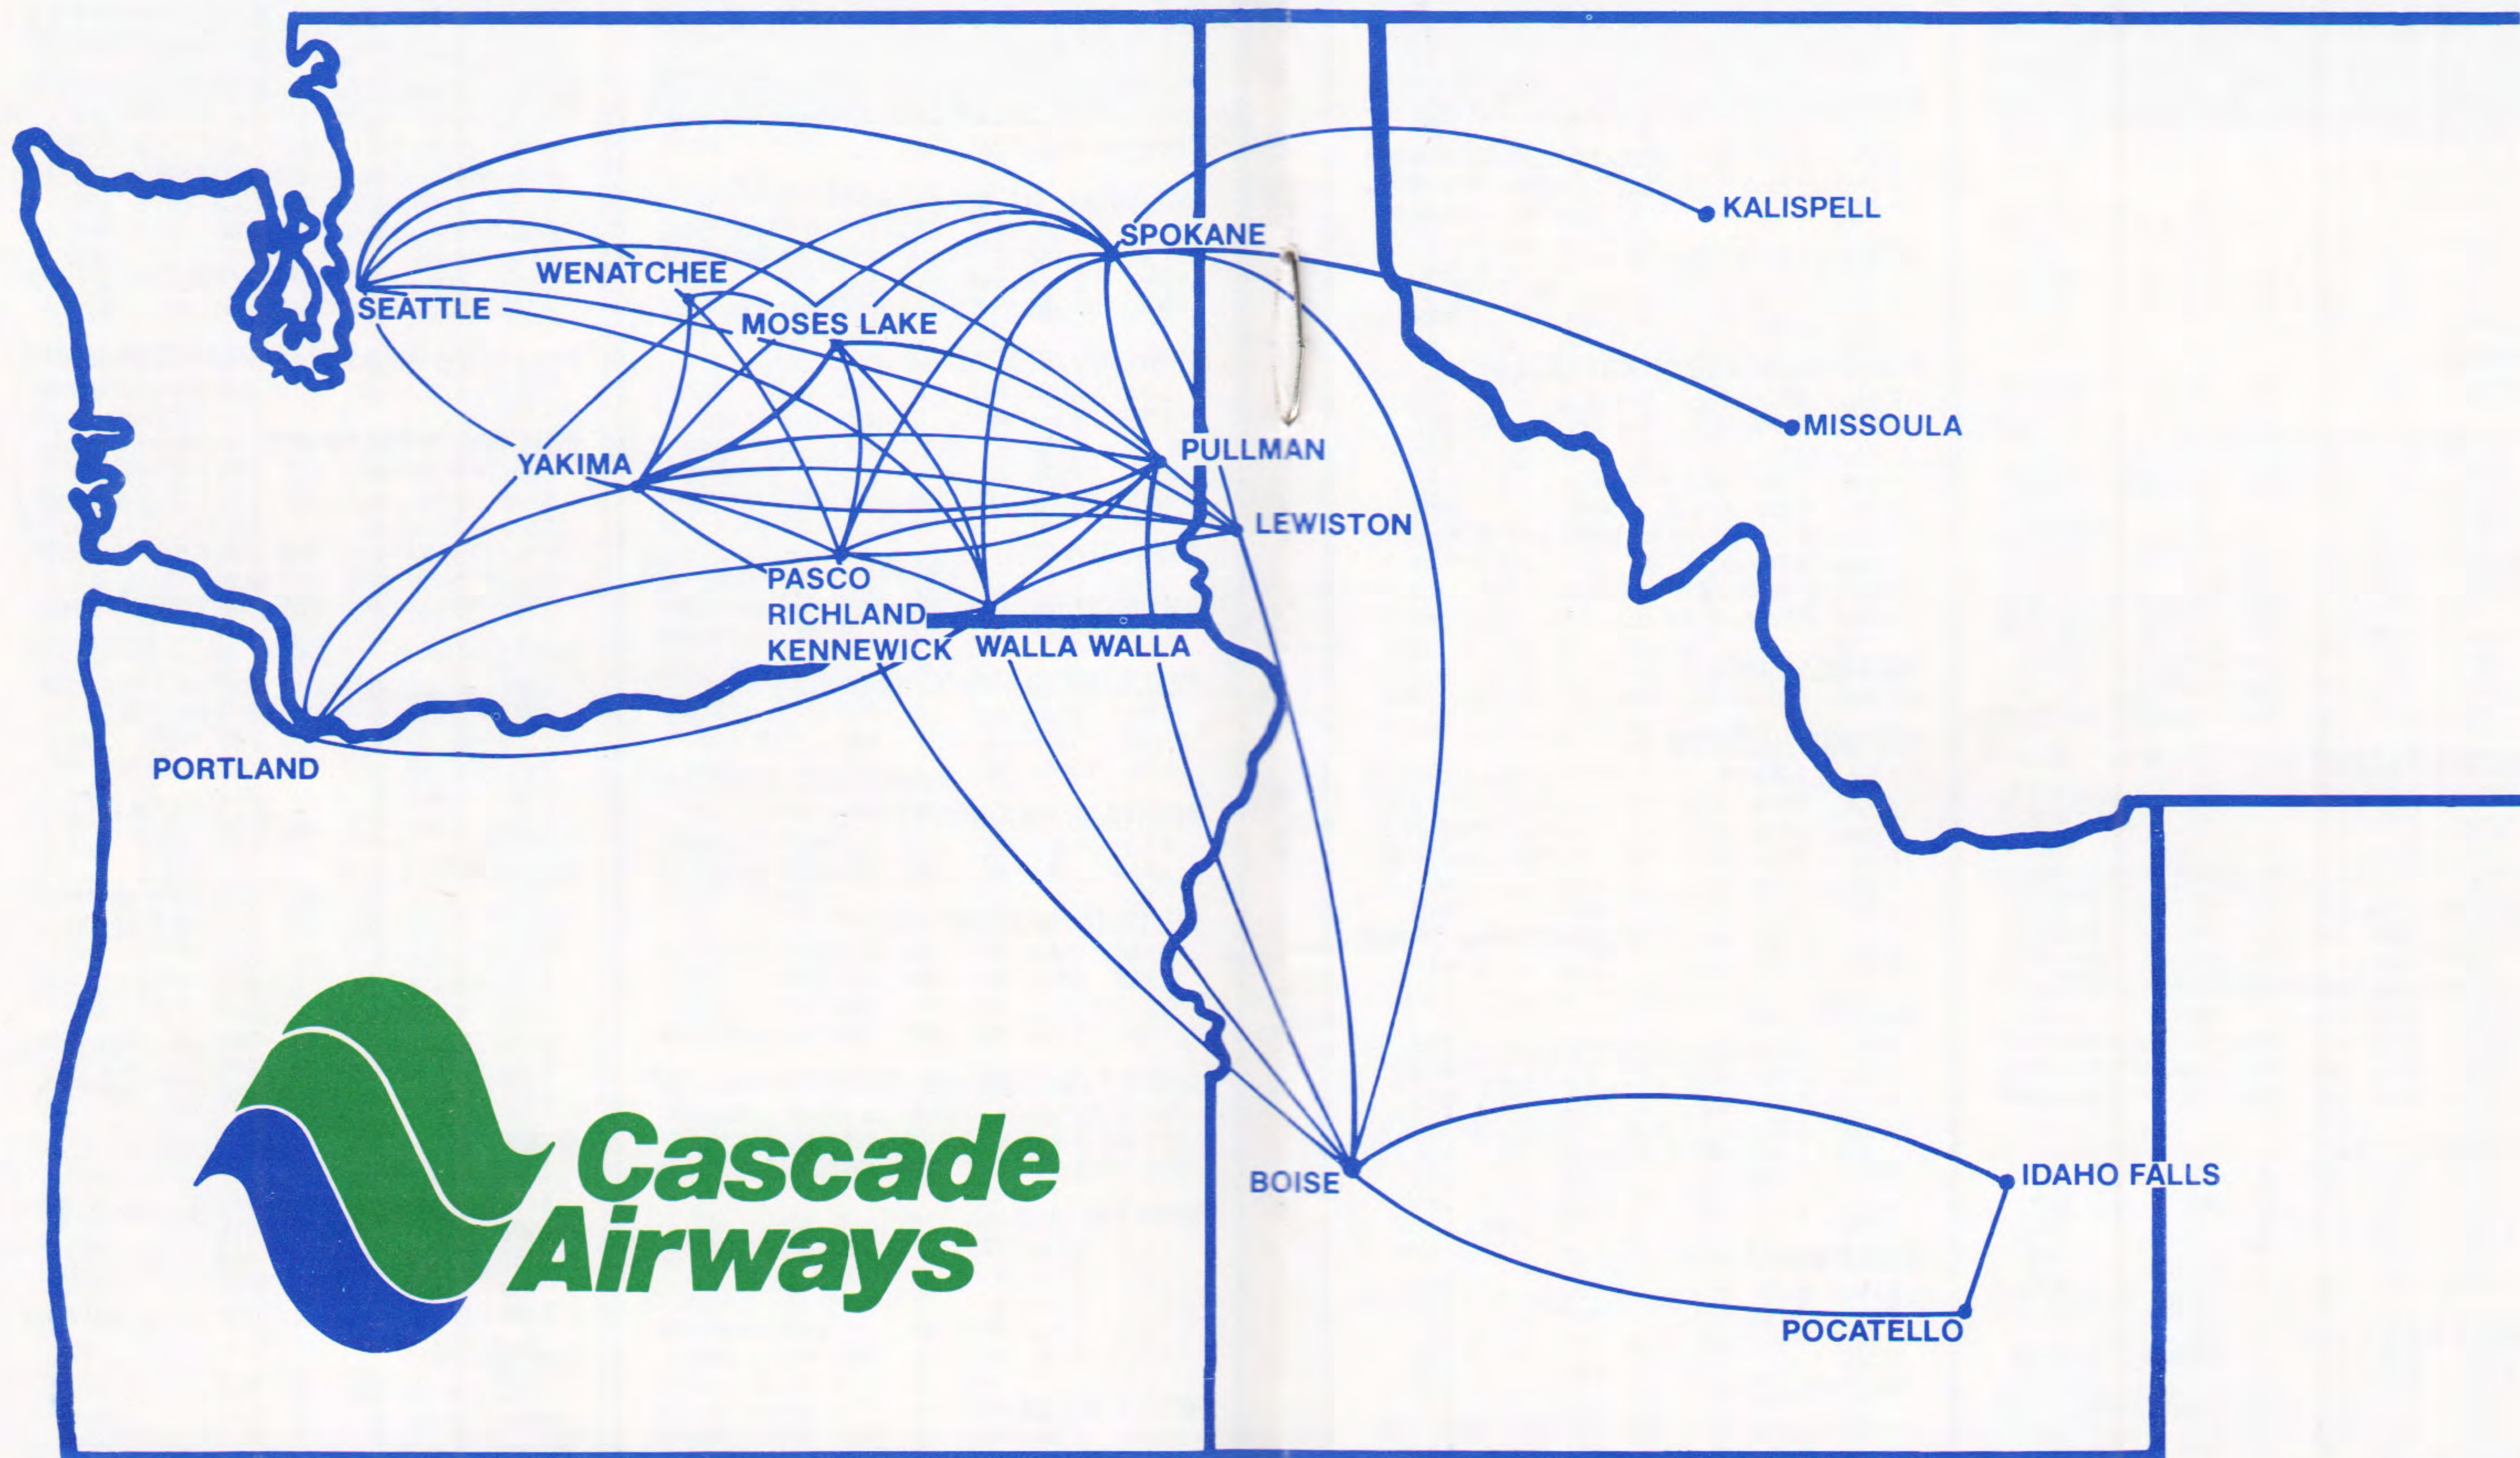

ALW-Walla Walla FCA-KalisPELL  
MWH-Moses Lake/Ephrata PDX-Portland

BOI-Boise MSO-Missoula  
PIH-Pocatello YKM-Yakima

EAT-Wenatchee IDA-Idaho Falls GEG-Spokane SEA-Seattle/Tacoma  
PSC-Pasco PUW-Pullman/Moscow LWS-Lewiston/Clarkston  
Certain Flight Schedules May Be Changed During Holiday Periods. Consult Your Cascade Agent For Details.