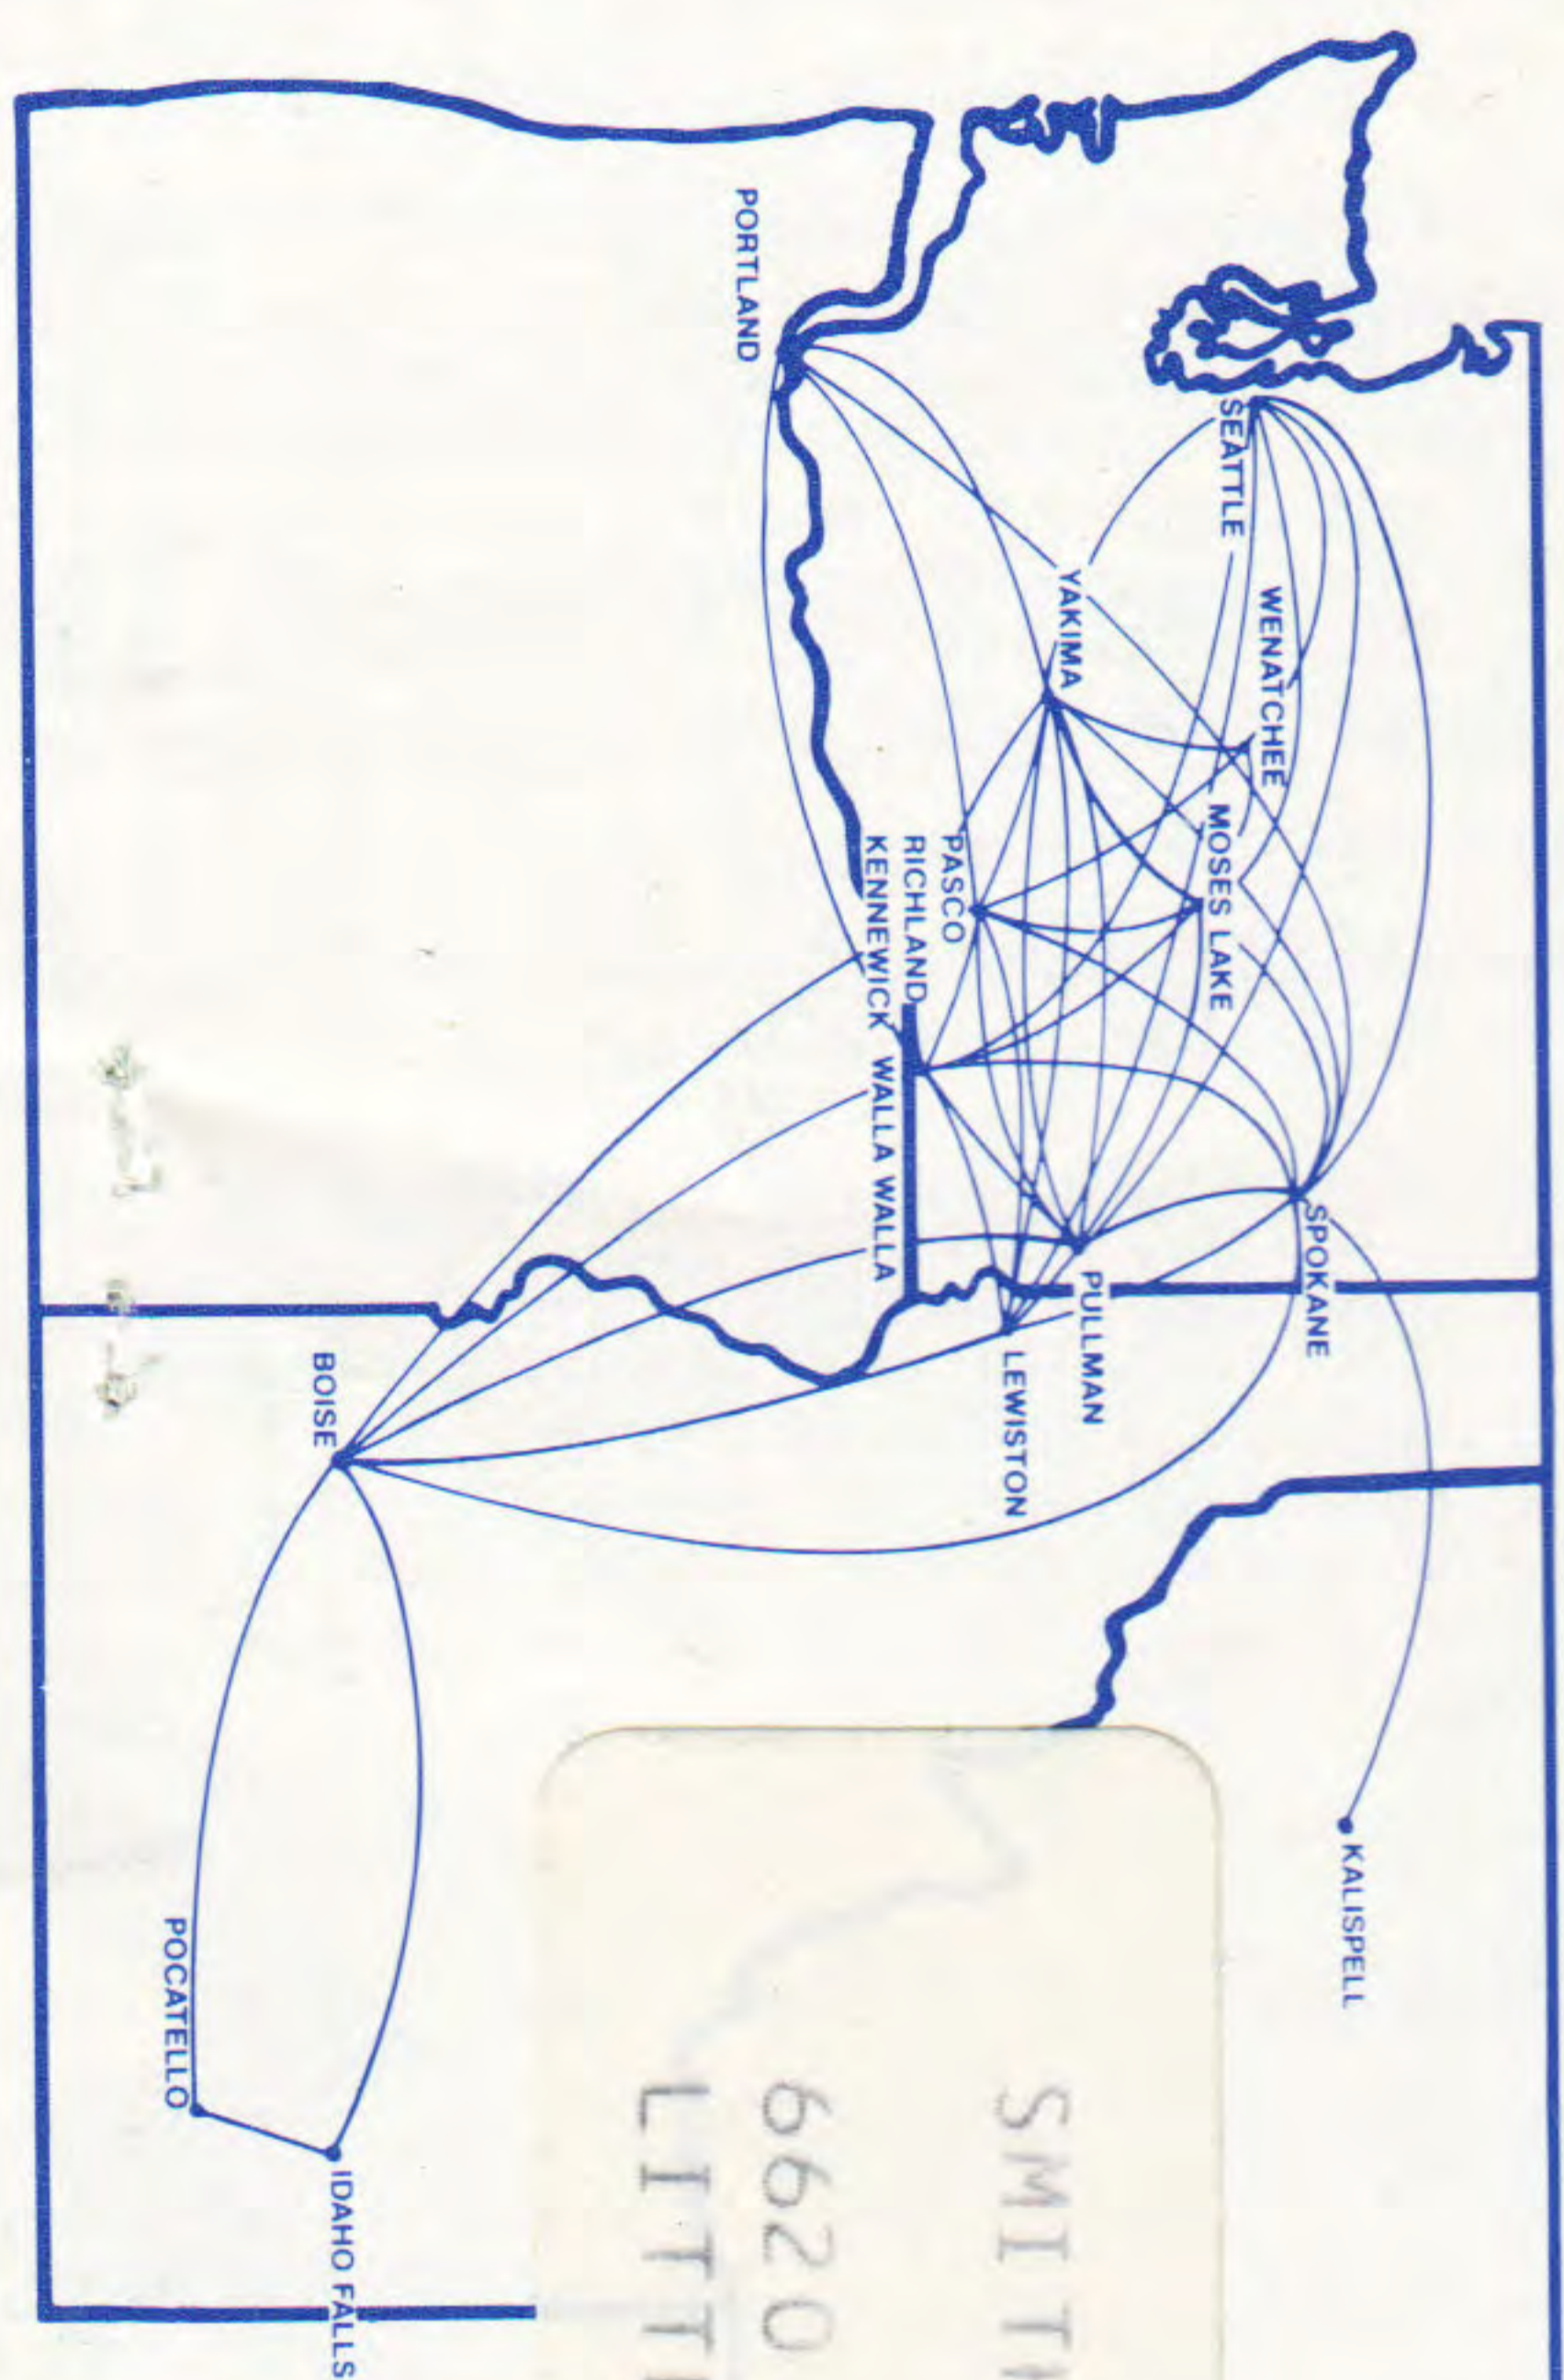

Cascade Airways

JANUARY 5, 1983

SYSTEM TIMETABLE

Serving You
Since 1969

See your local travel agent

Cascade Airways

Cascade Airways Inc.
Post Office Box 19207
Spokane, International Airport
Spokane, Washington 99219

SMITH, BRAD
6620 S WILLIAM CIRCLE W
LITTLETON CO 80121

Bulk Rate
U.S. Postage
PAID
Permit No. 490
Spokane, WA