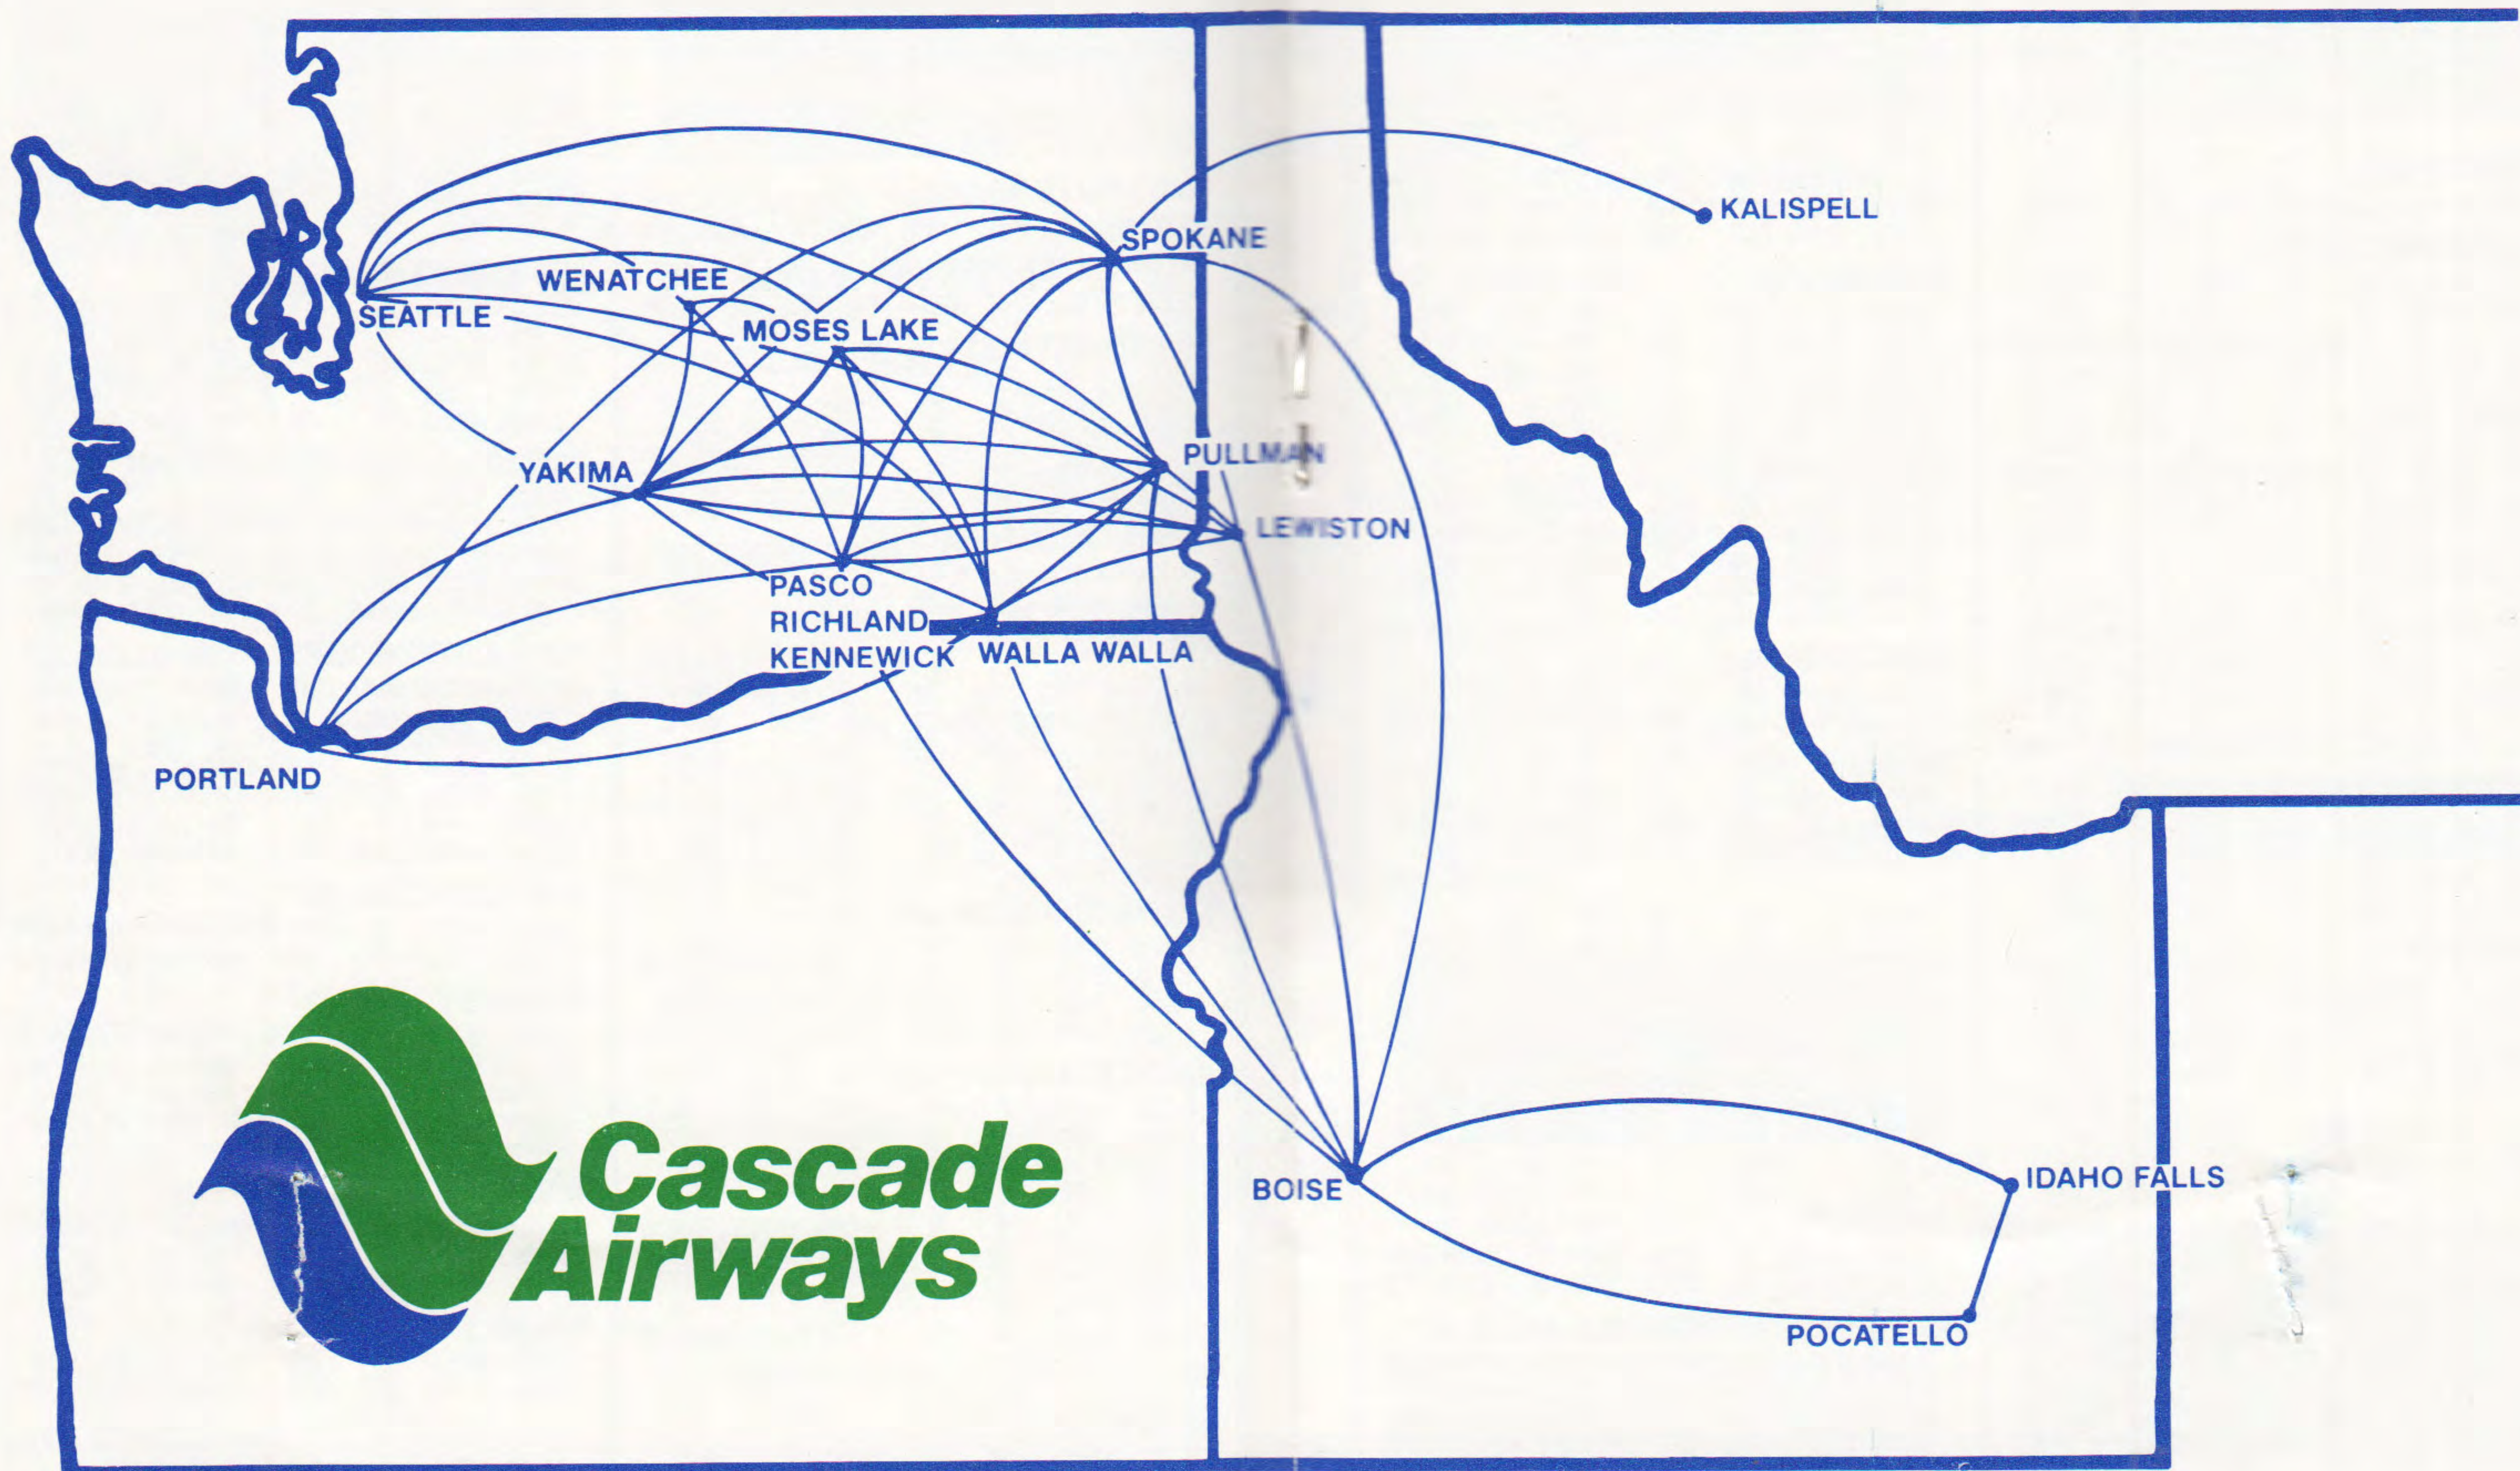

**Join the 748
Cascade Brigade
and fly our new pressurized
48 Passenger HS 748's!**