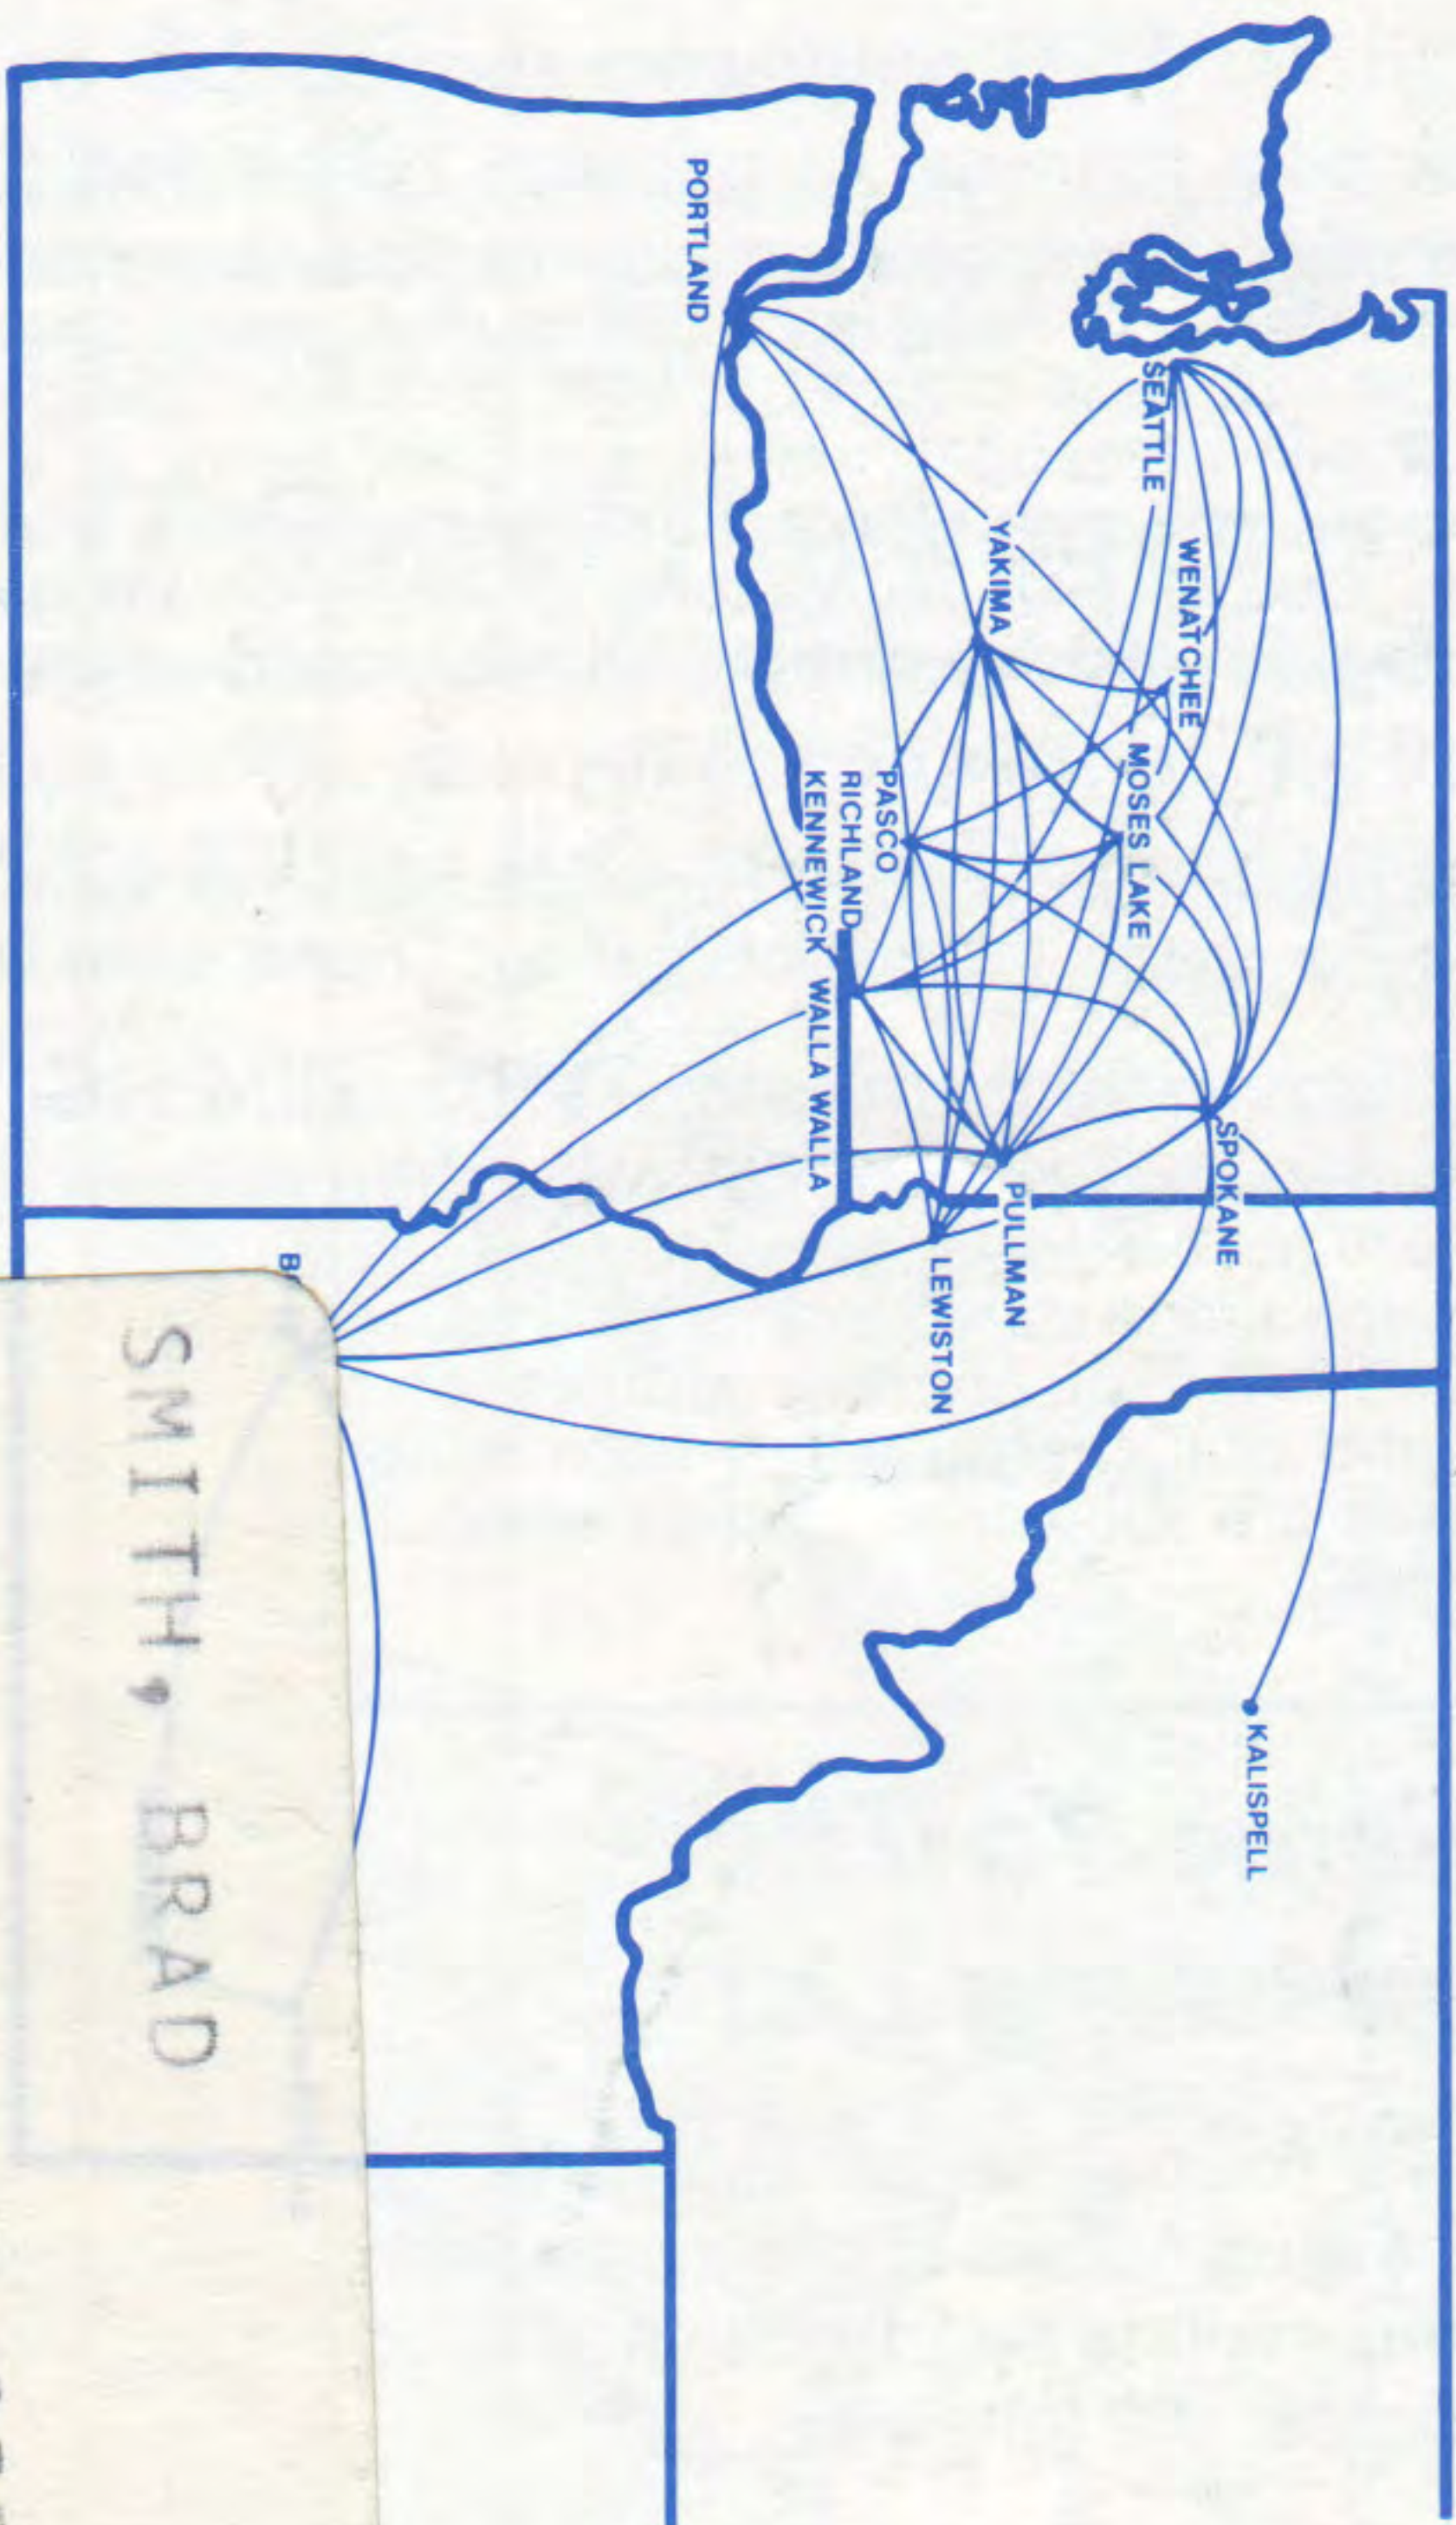

Cascade Airways

Cascade Airways Inc.
Post Office Box 19207
Spokane, International Airport
Spokane, Washington 99219