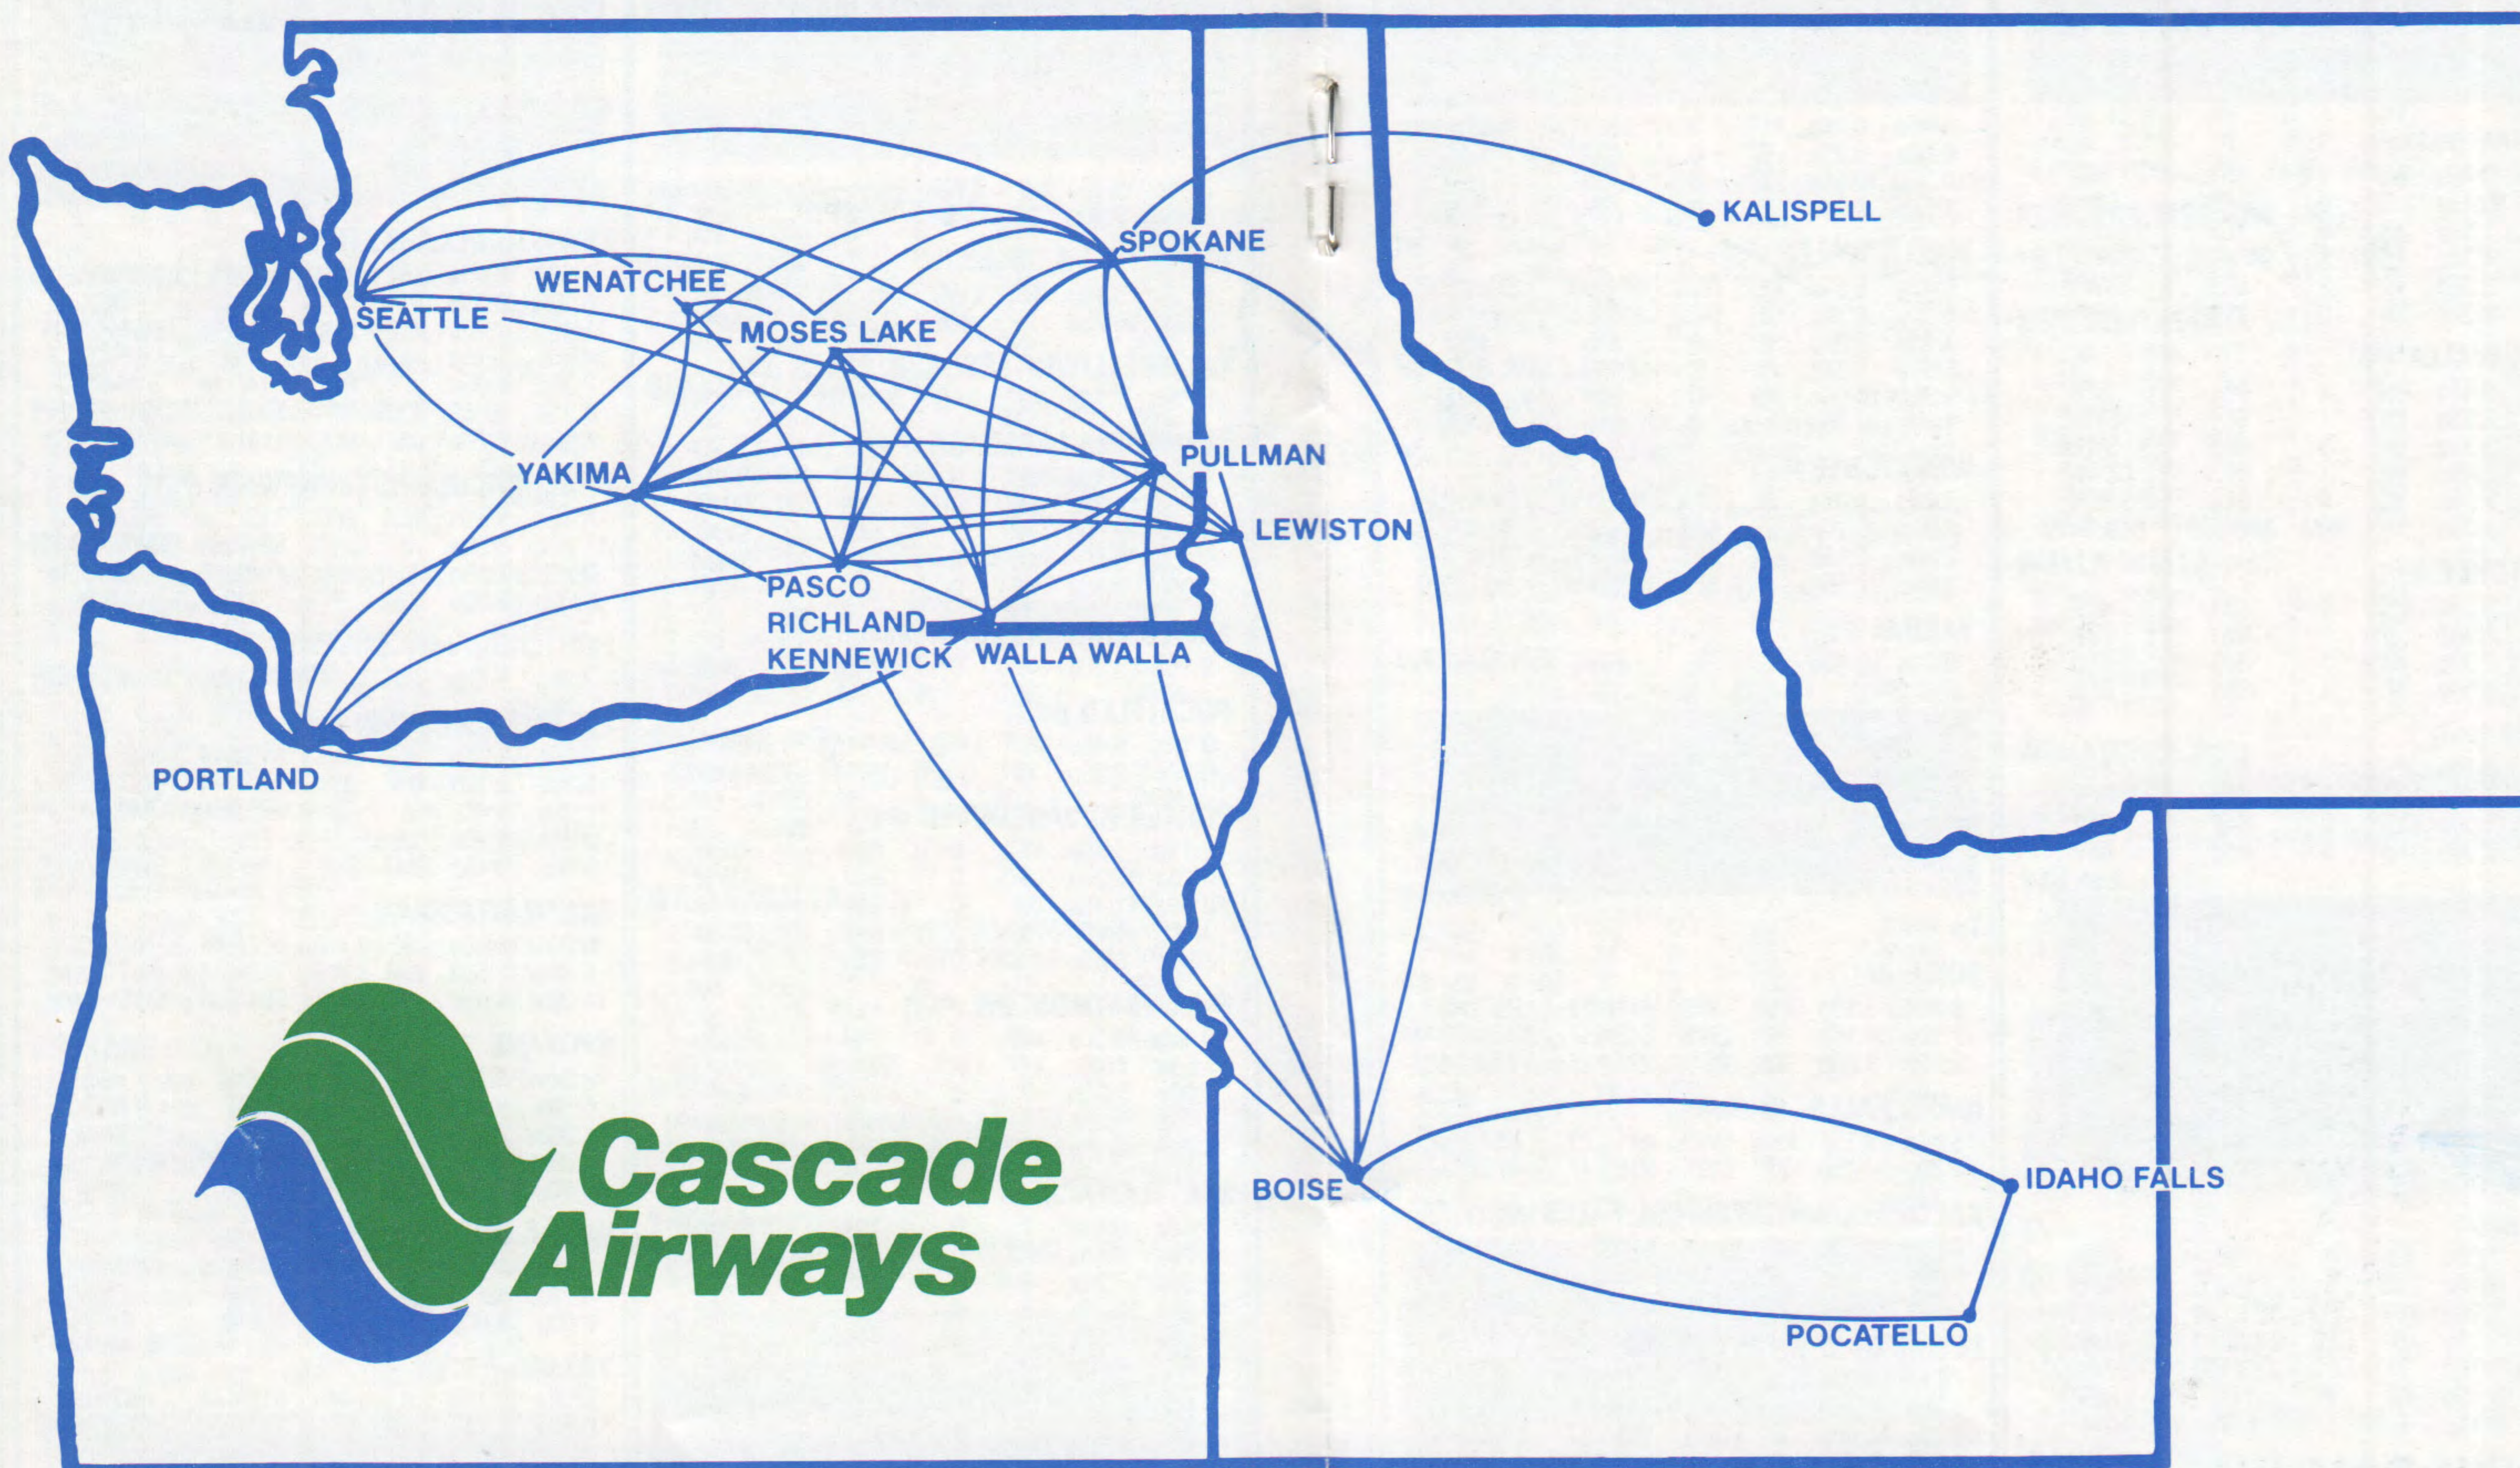

**Join the 748
Cascade Brigade
and fly our new pressurized
48 Passenger HS 748's!**