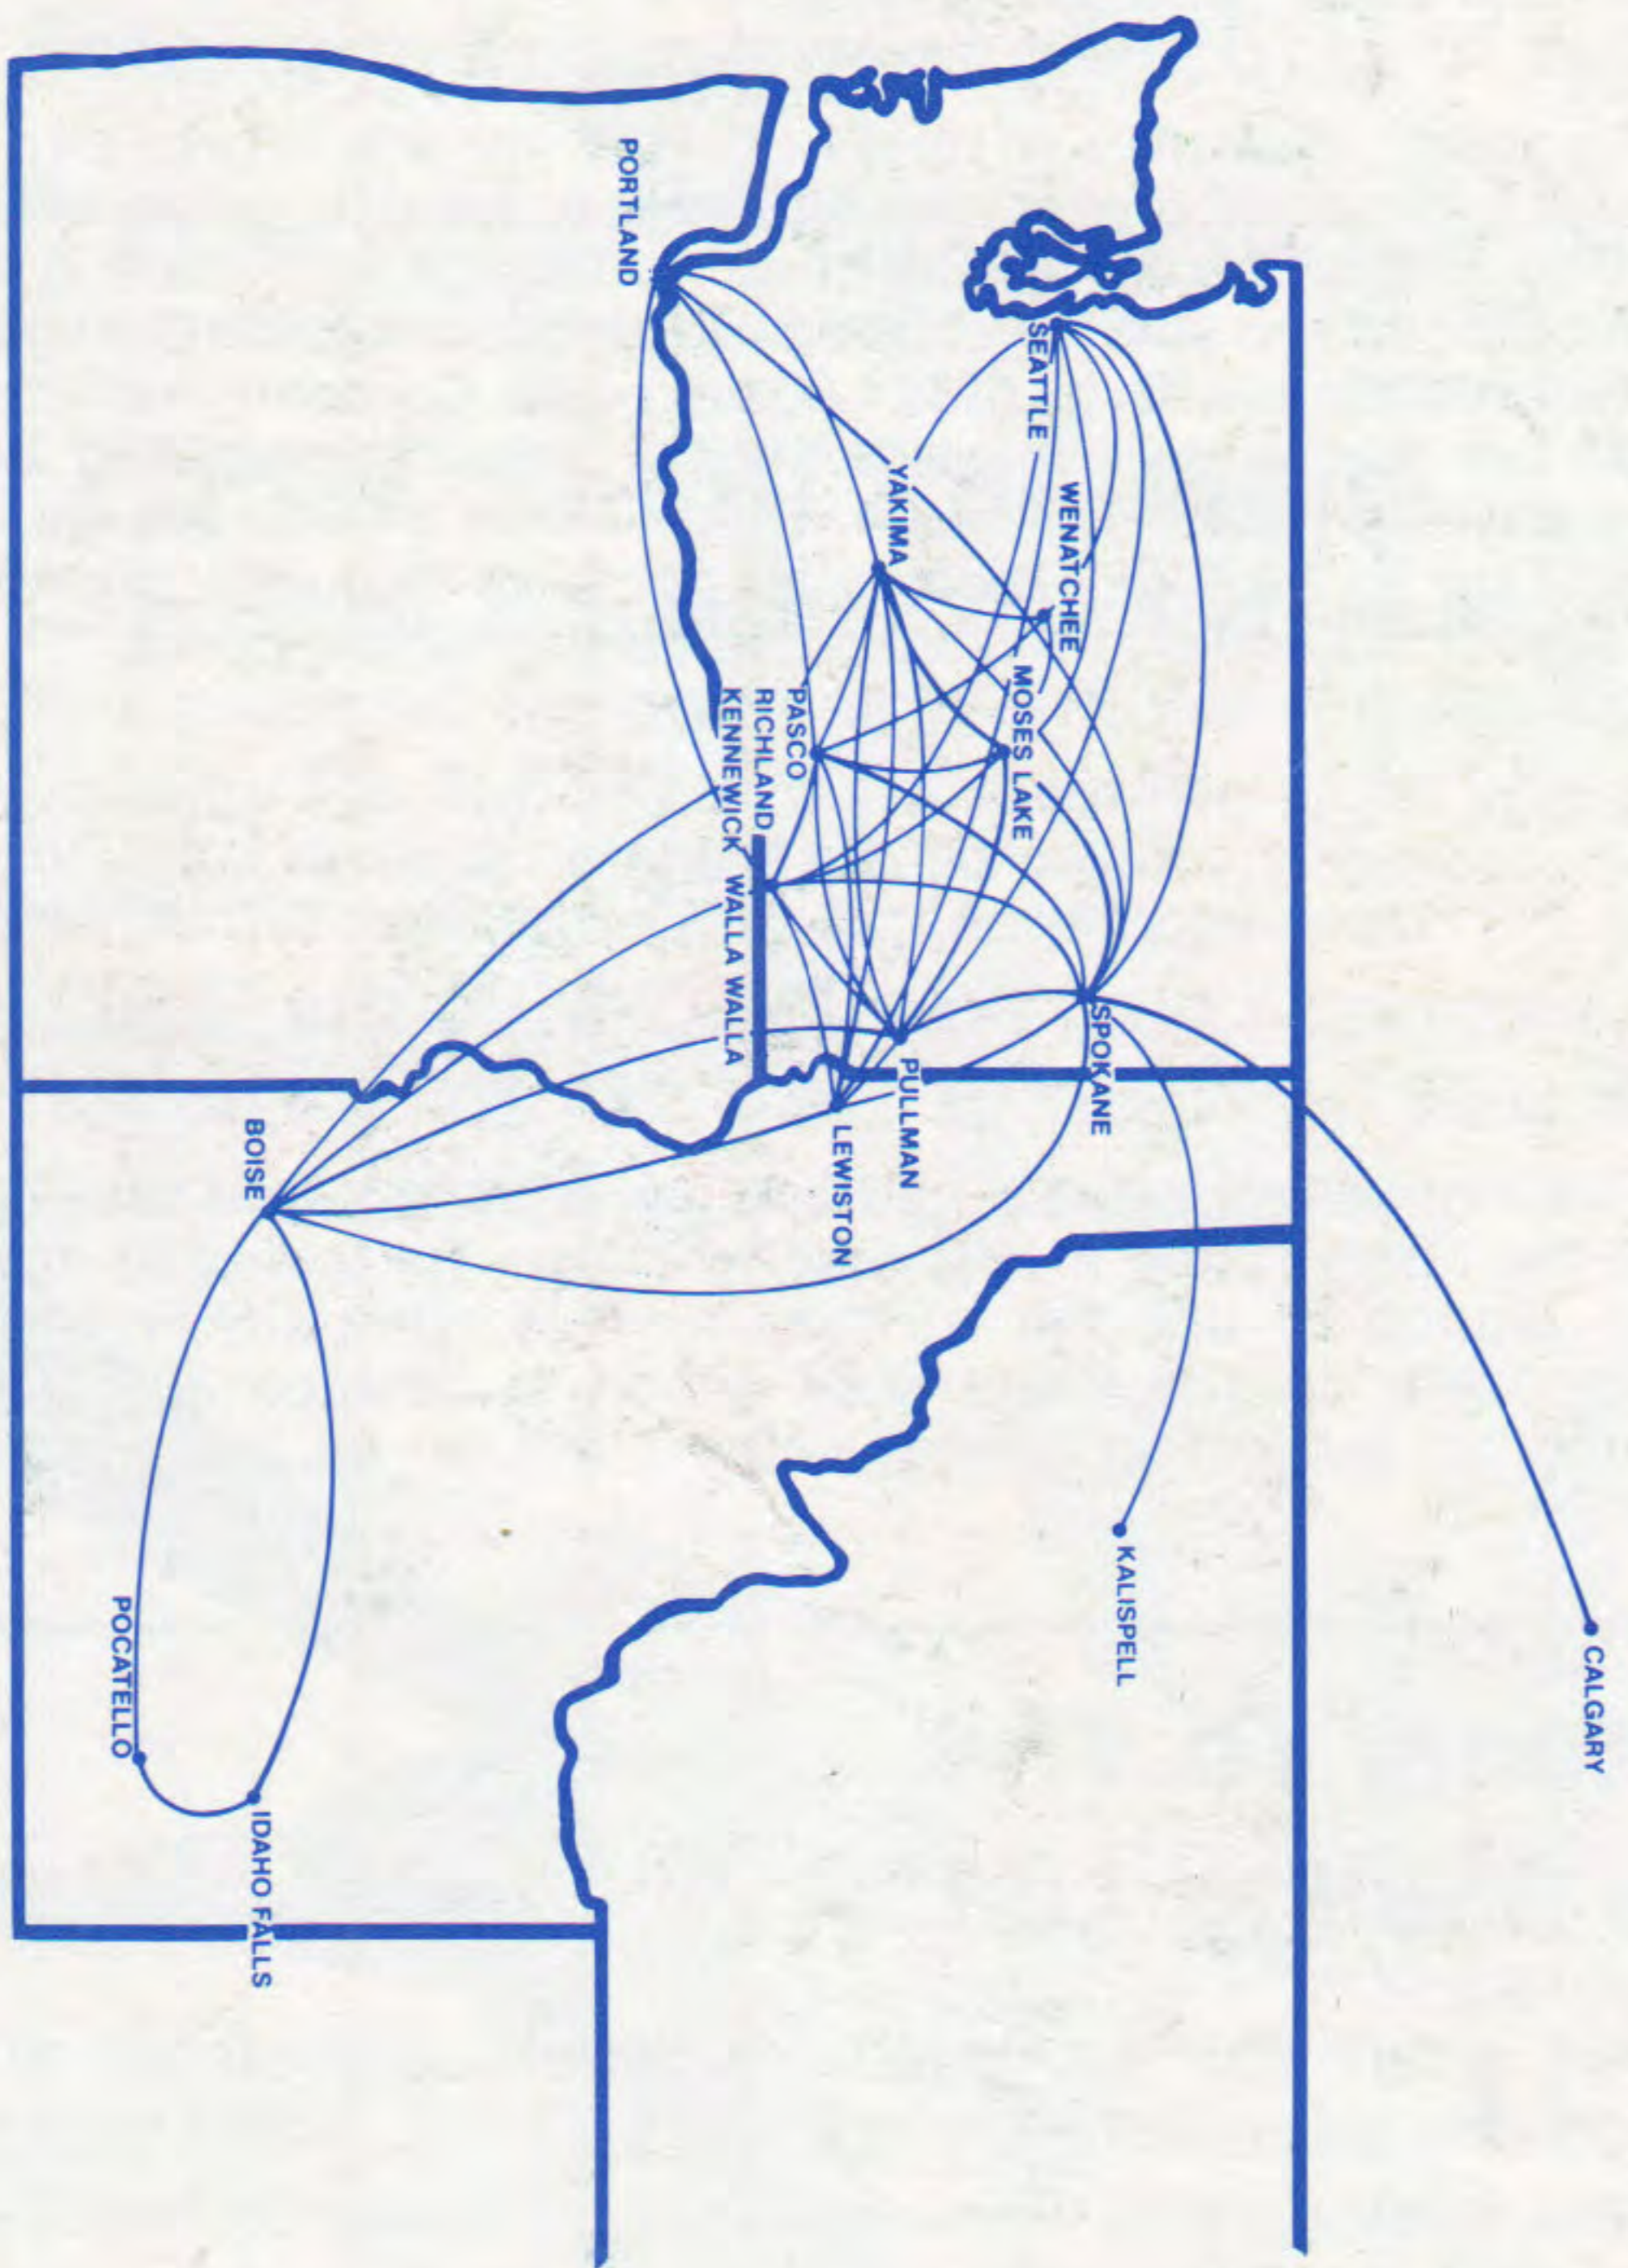

Cascade Airways

APRIL 24, 1983

SYSTEM TIMETABLE

Introducing Service To
Calgary, Alberta, Canada
Pending Government Approval

Cascade Airways

See your local travel agent

Cascade Airways Inc.
Post Office Box 19207
Spokane International Airport
Spokane, Washington 99219

Bulk Rate
U.S. Postage
PAID
Permit No. 490
Spokane, WA