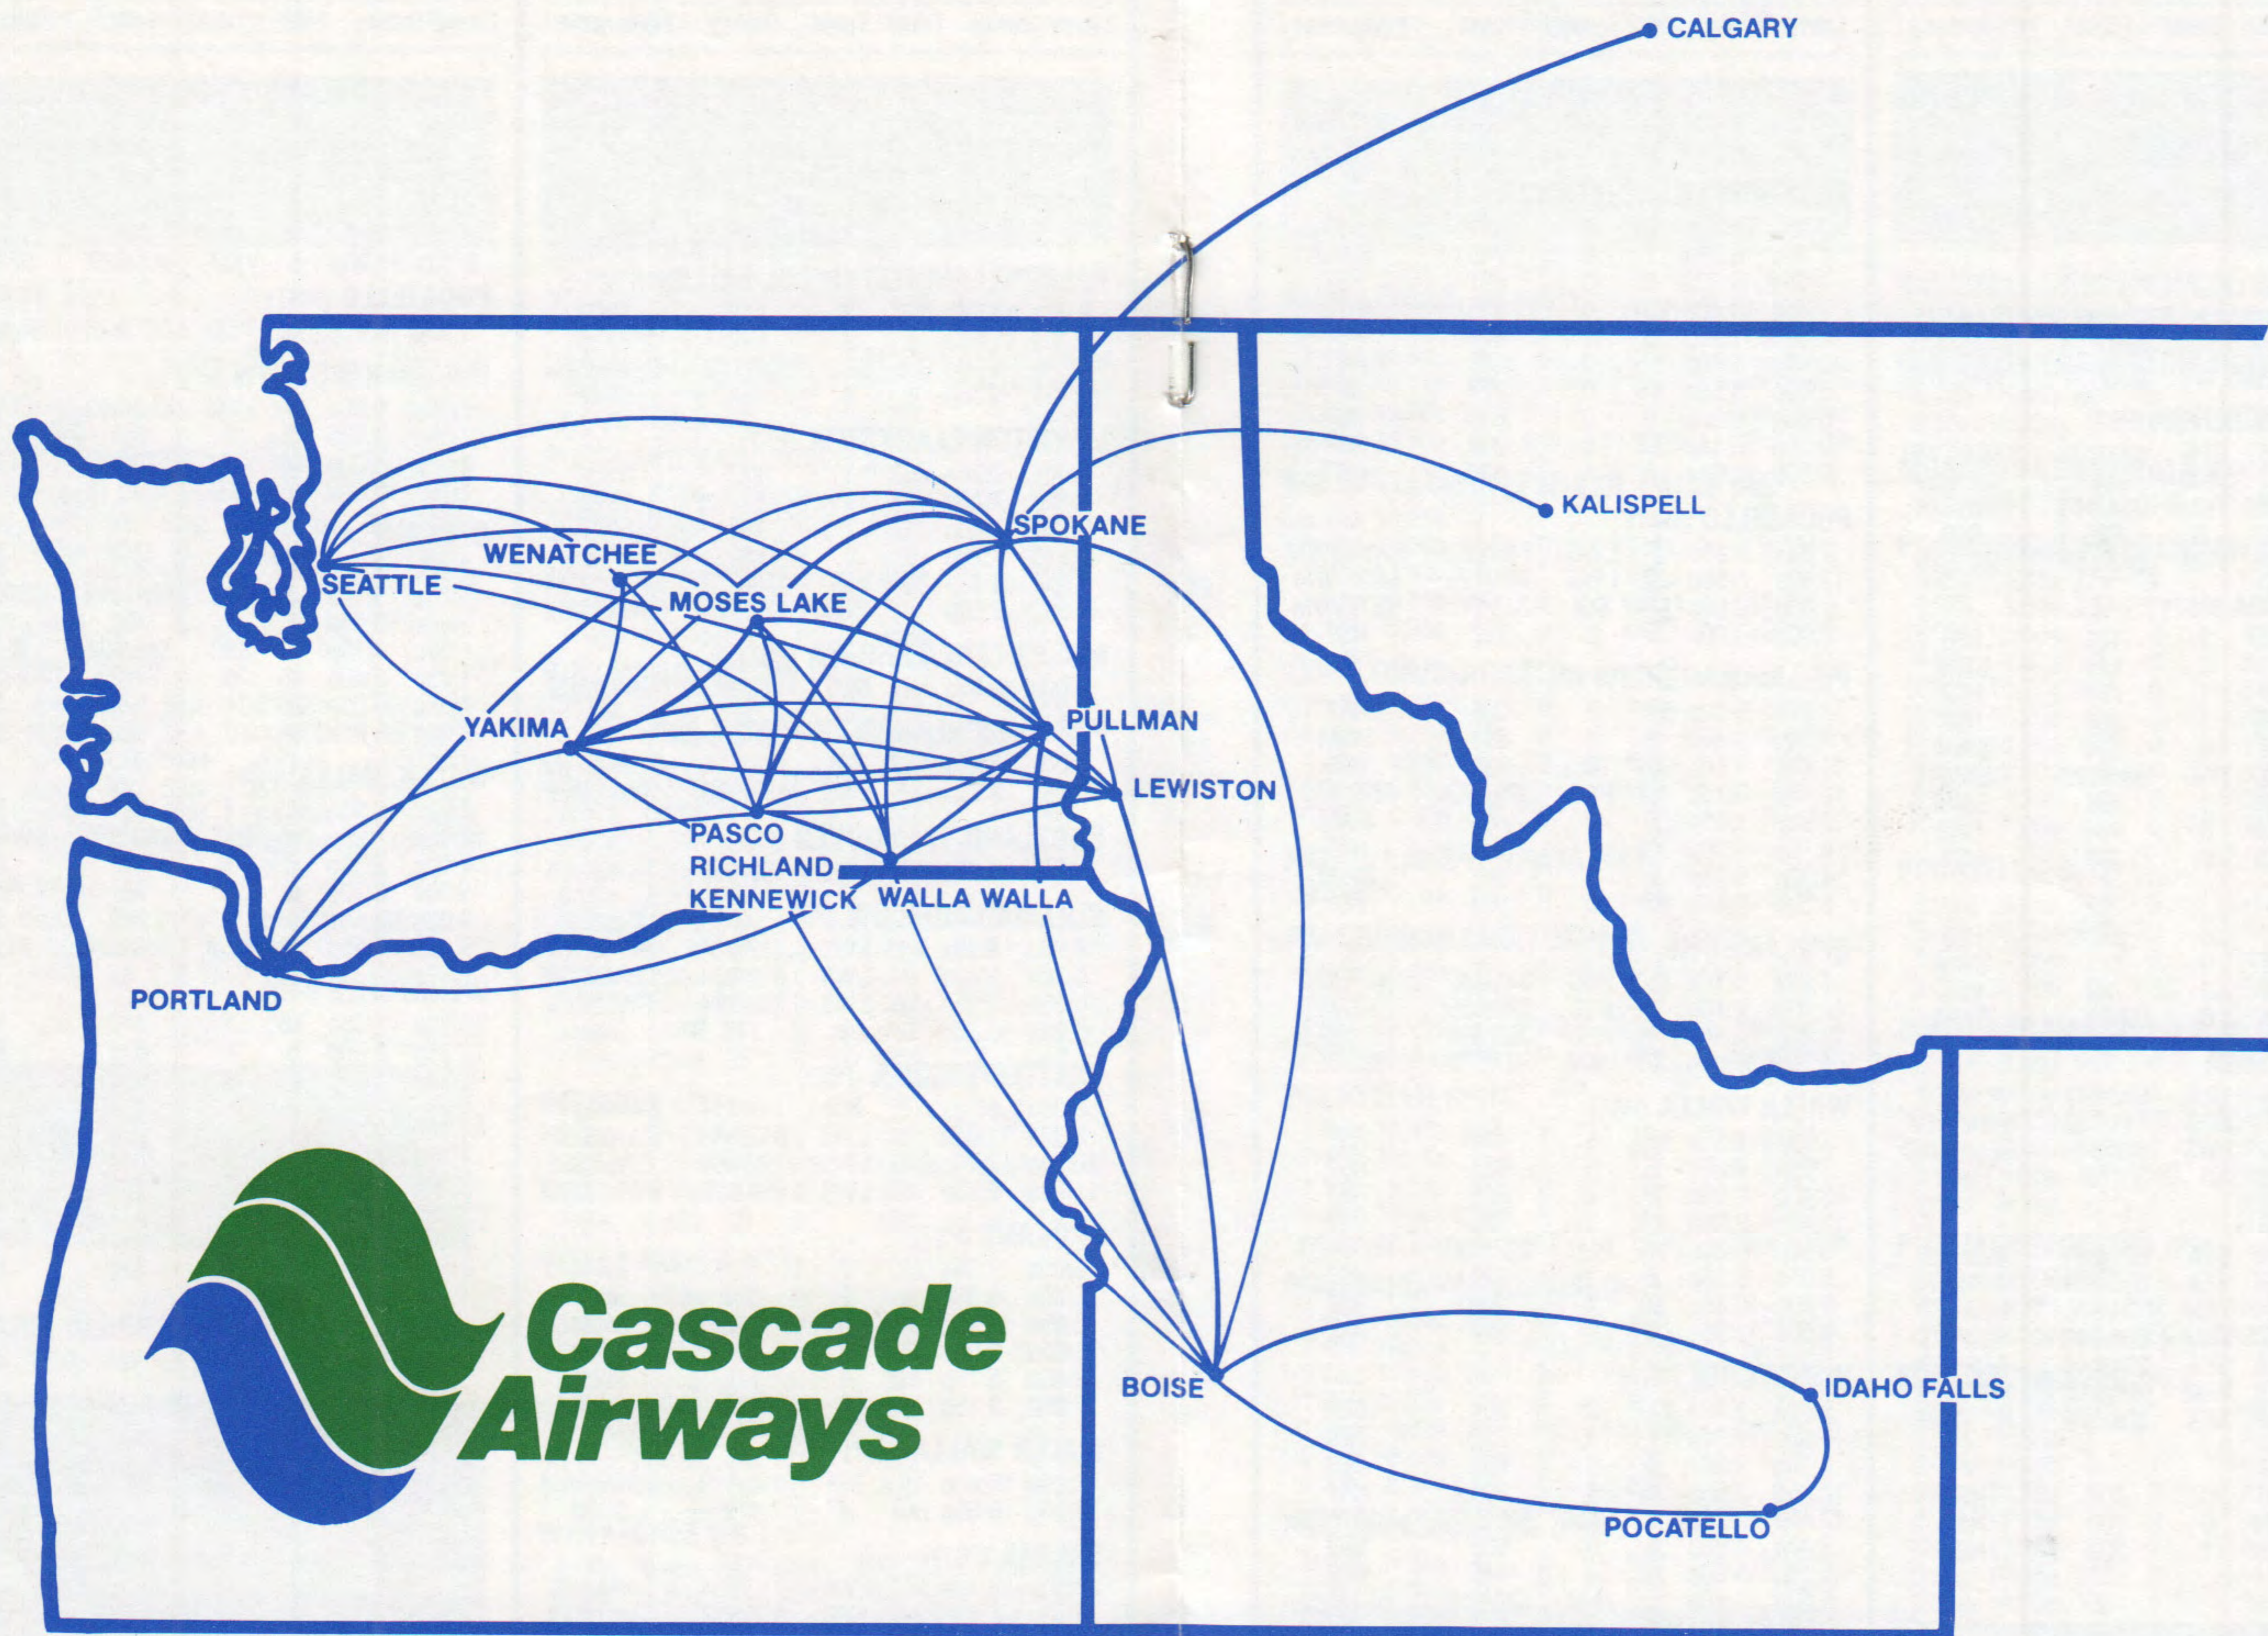

WALLA WALLA (PST)

7:25a	8:55a	X67	1	981	
-------	-------	-----	---	-----	--

**Join the 748
Cascade Brigade
and fly our new pressurized
48 Passenger HS 748's!**

Leave Arrive Freq. Stops Flight Equipment

From
PULLMAN/MOSCOW (PST)
CONTINUED