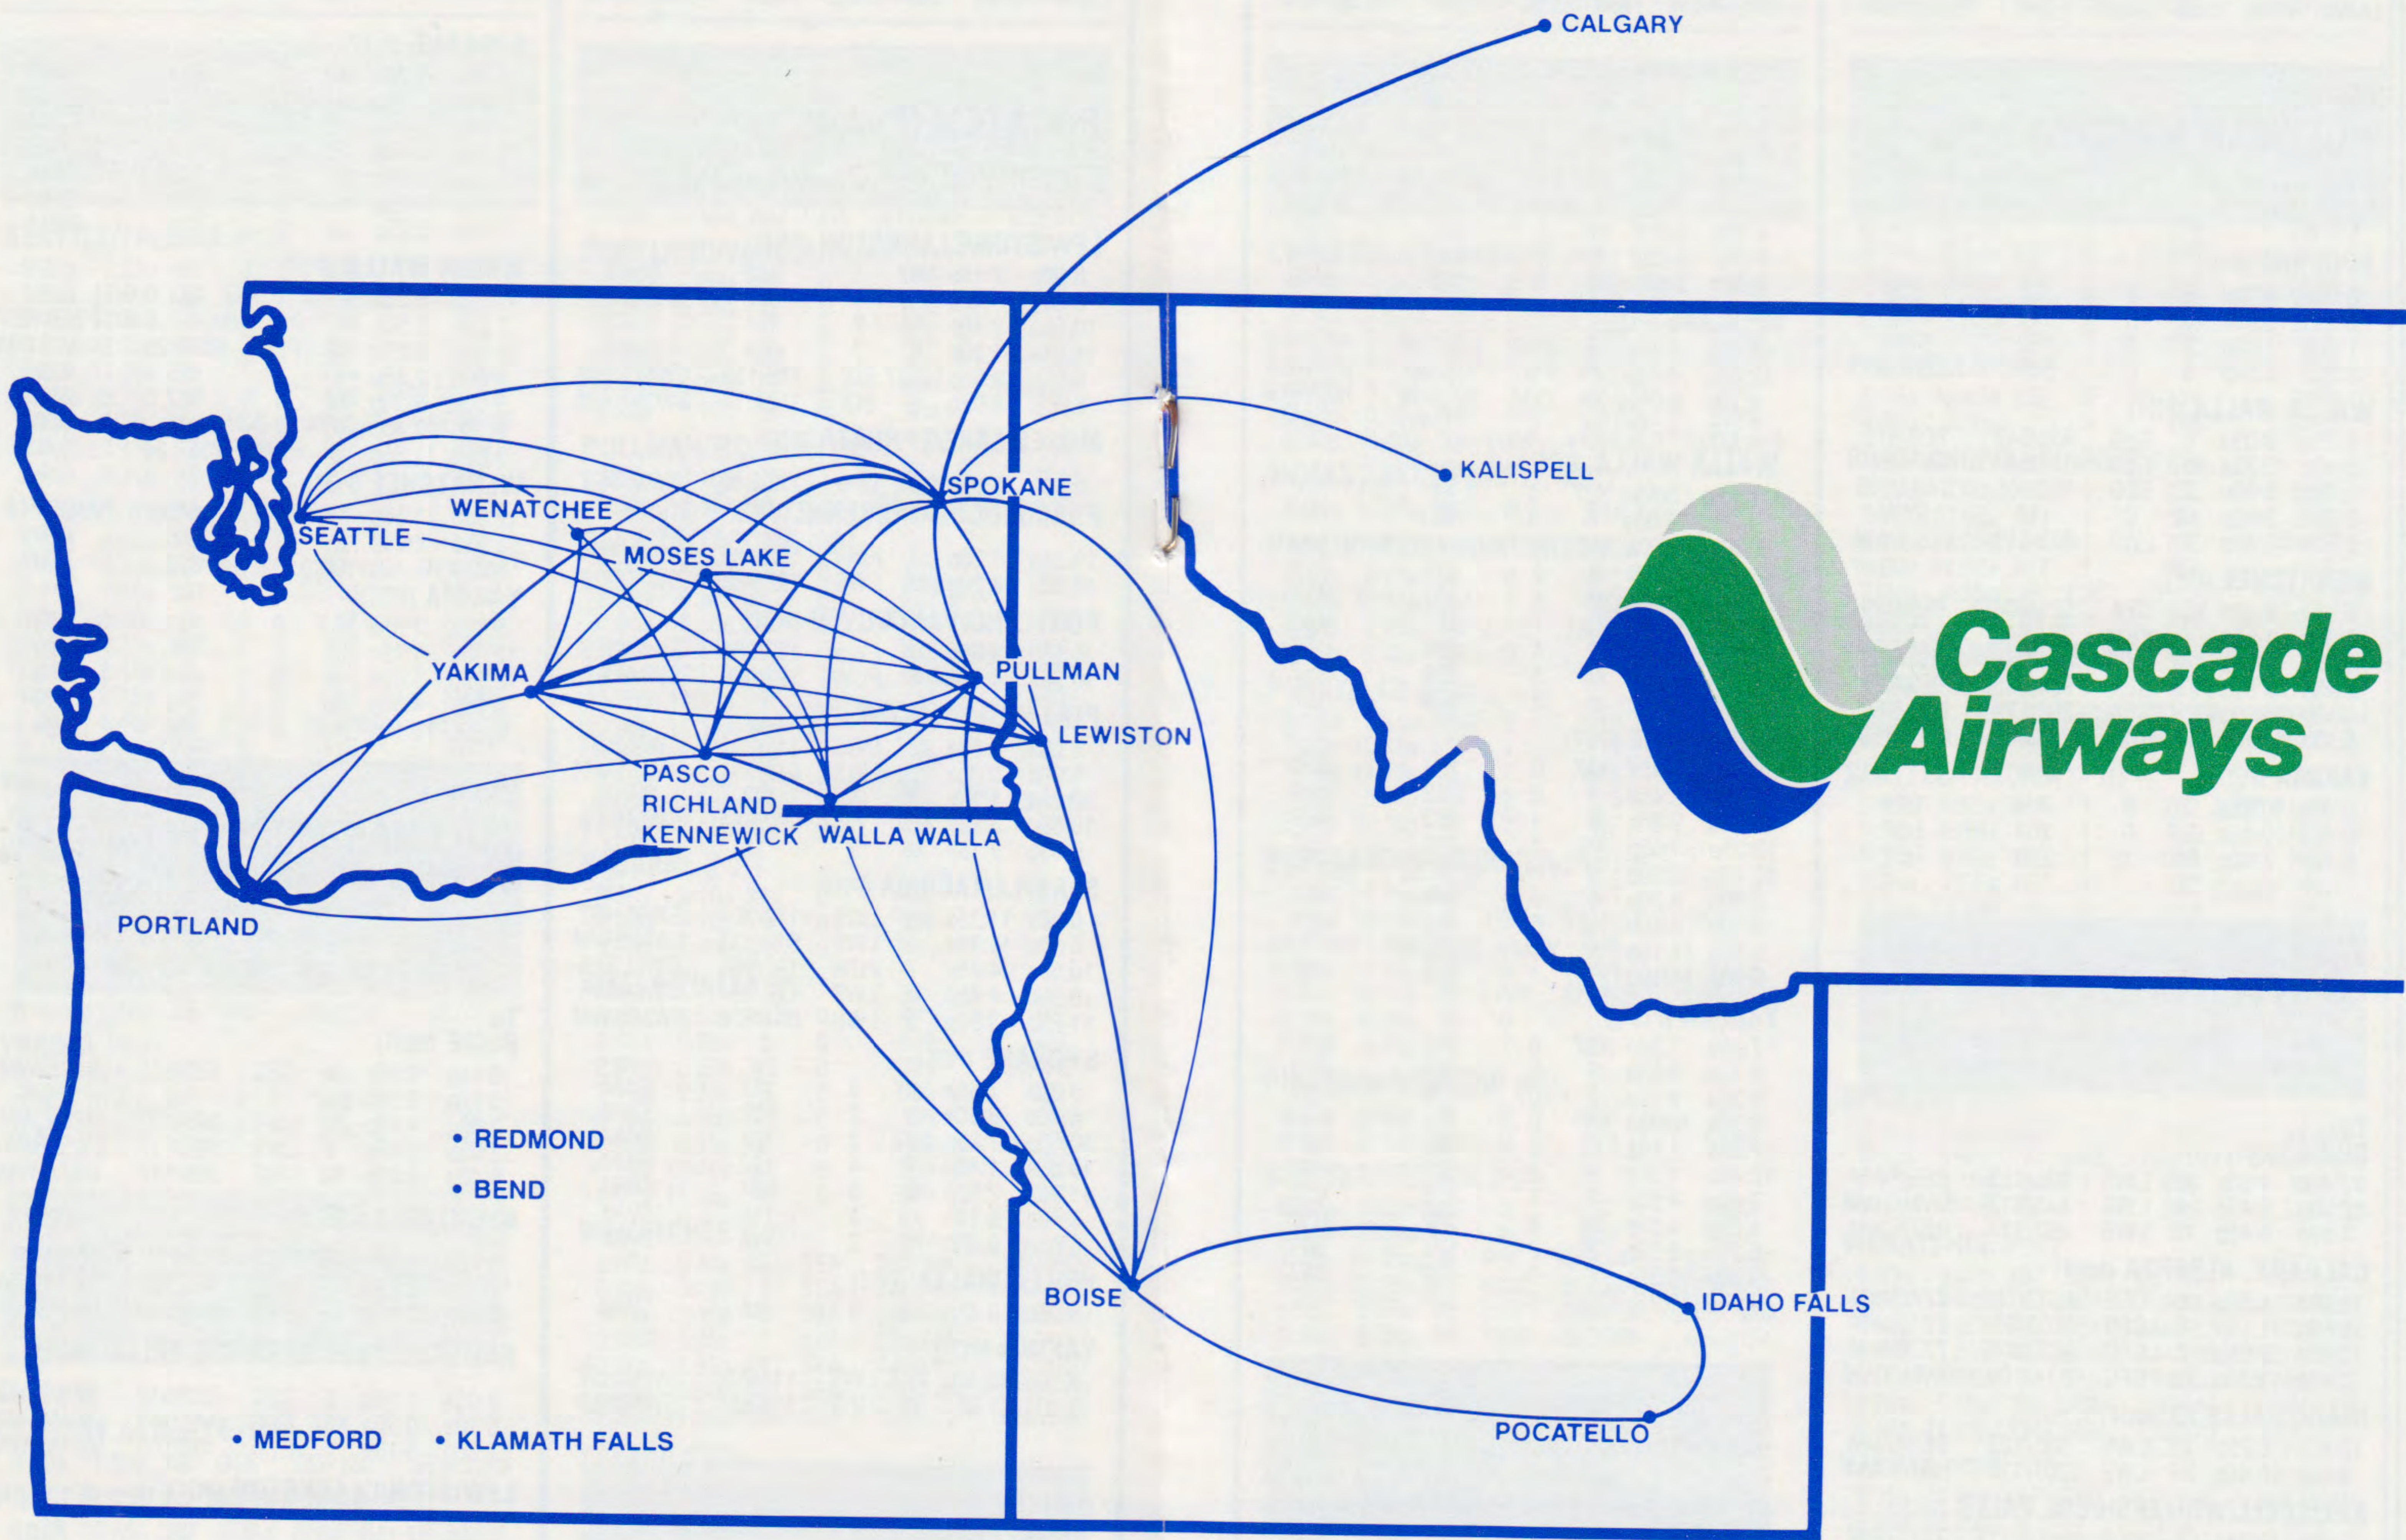

**Join the 748
Cascade Brigade
and fly our new pressurized
48 Passenger HS 748's!**