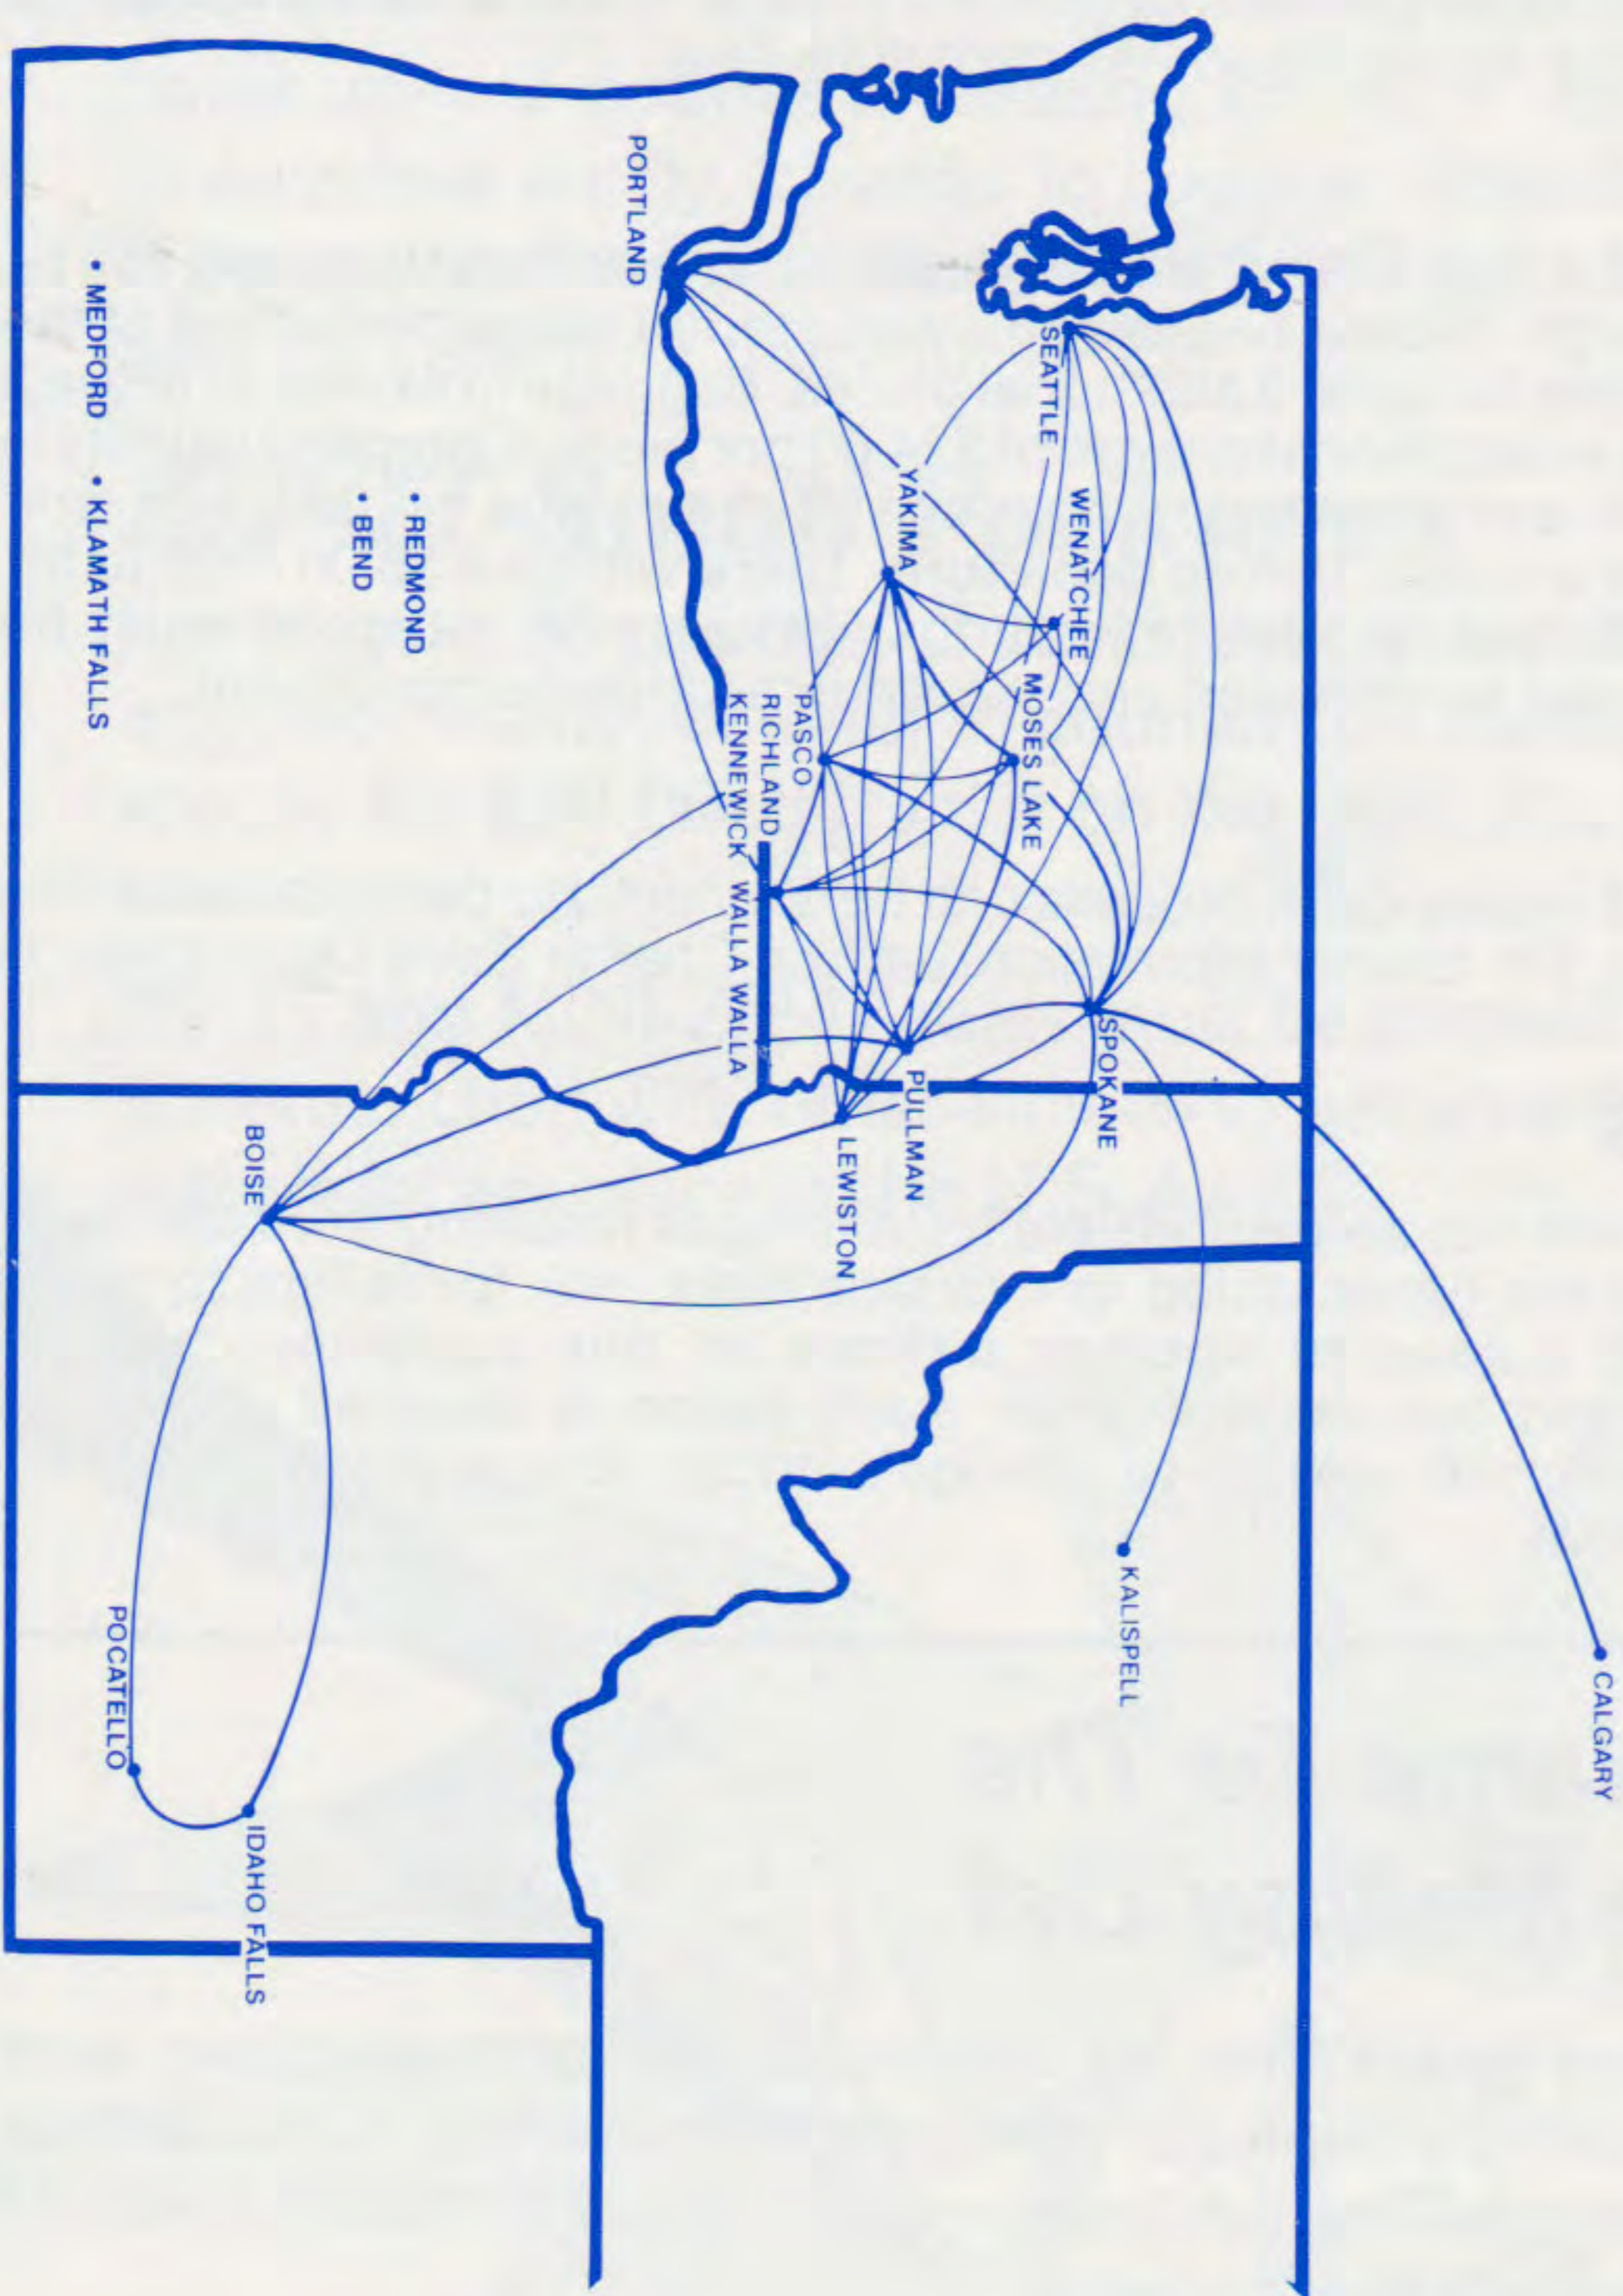

See your local travel agent

Cascade Airways

Cascade Airways Inc.
Post Office Box 19207
Spokane International Airport
Spokane, Washington 99219