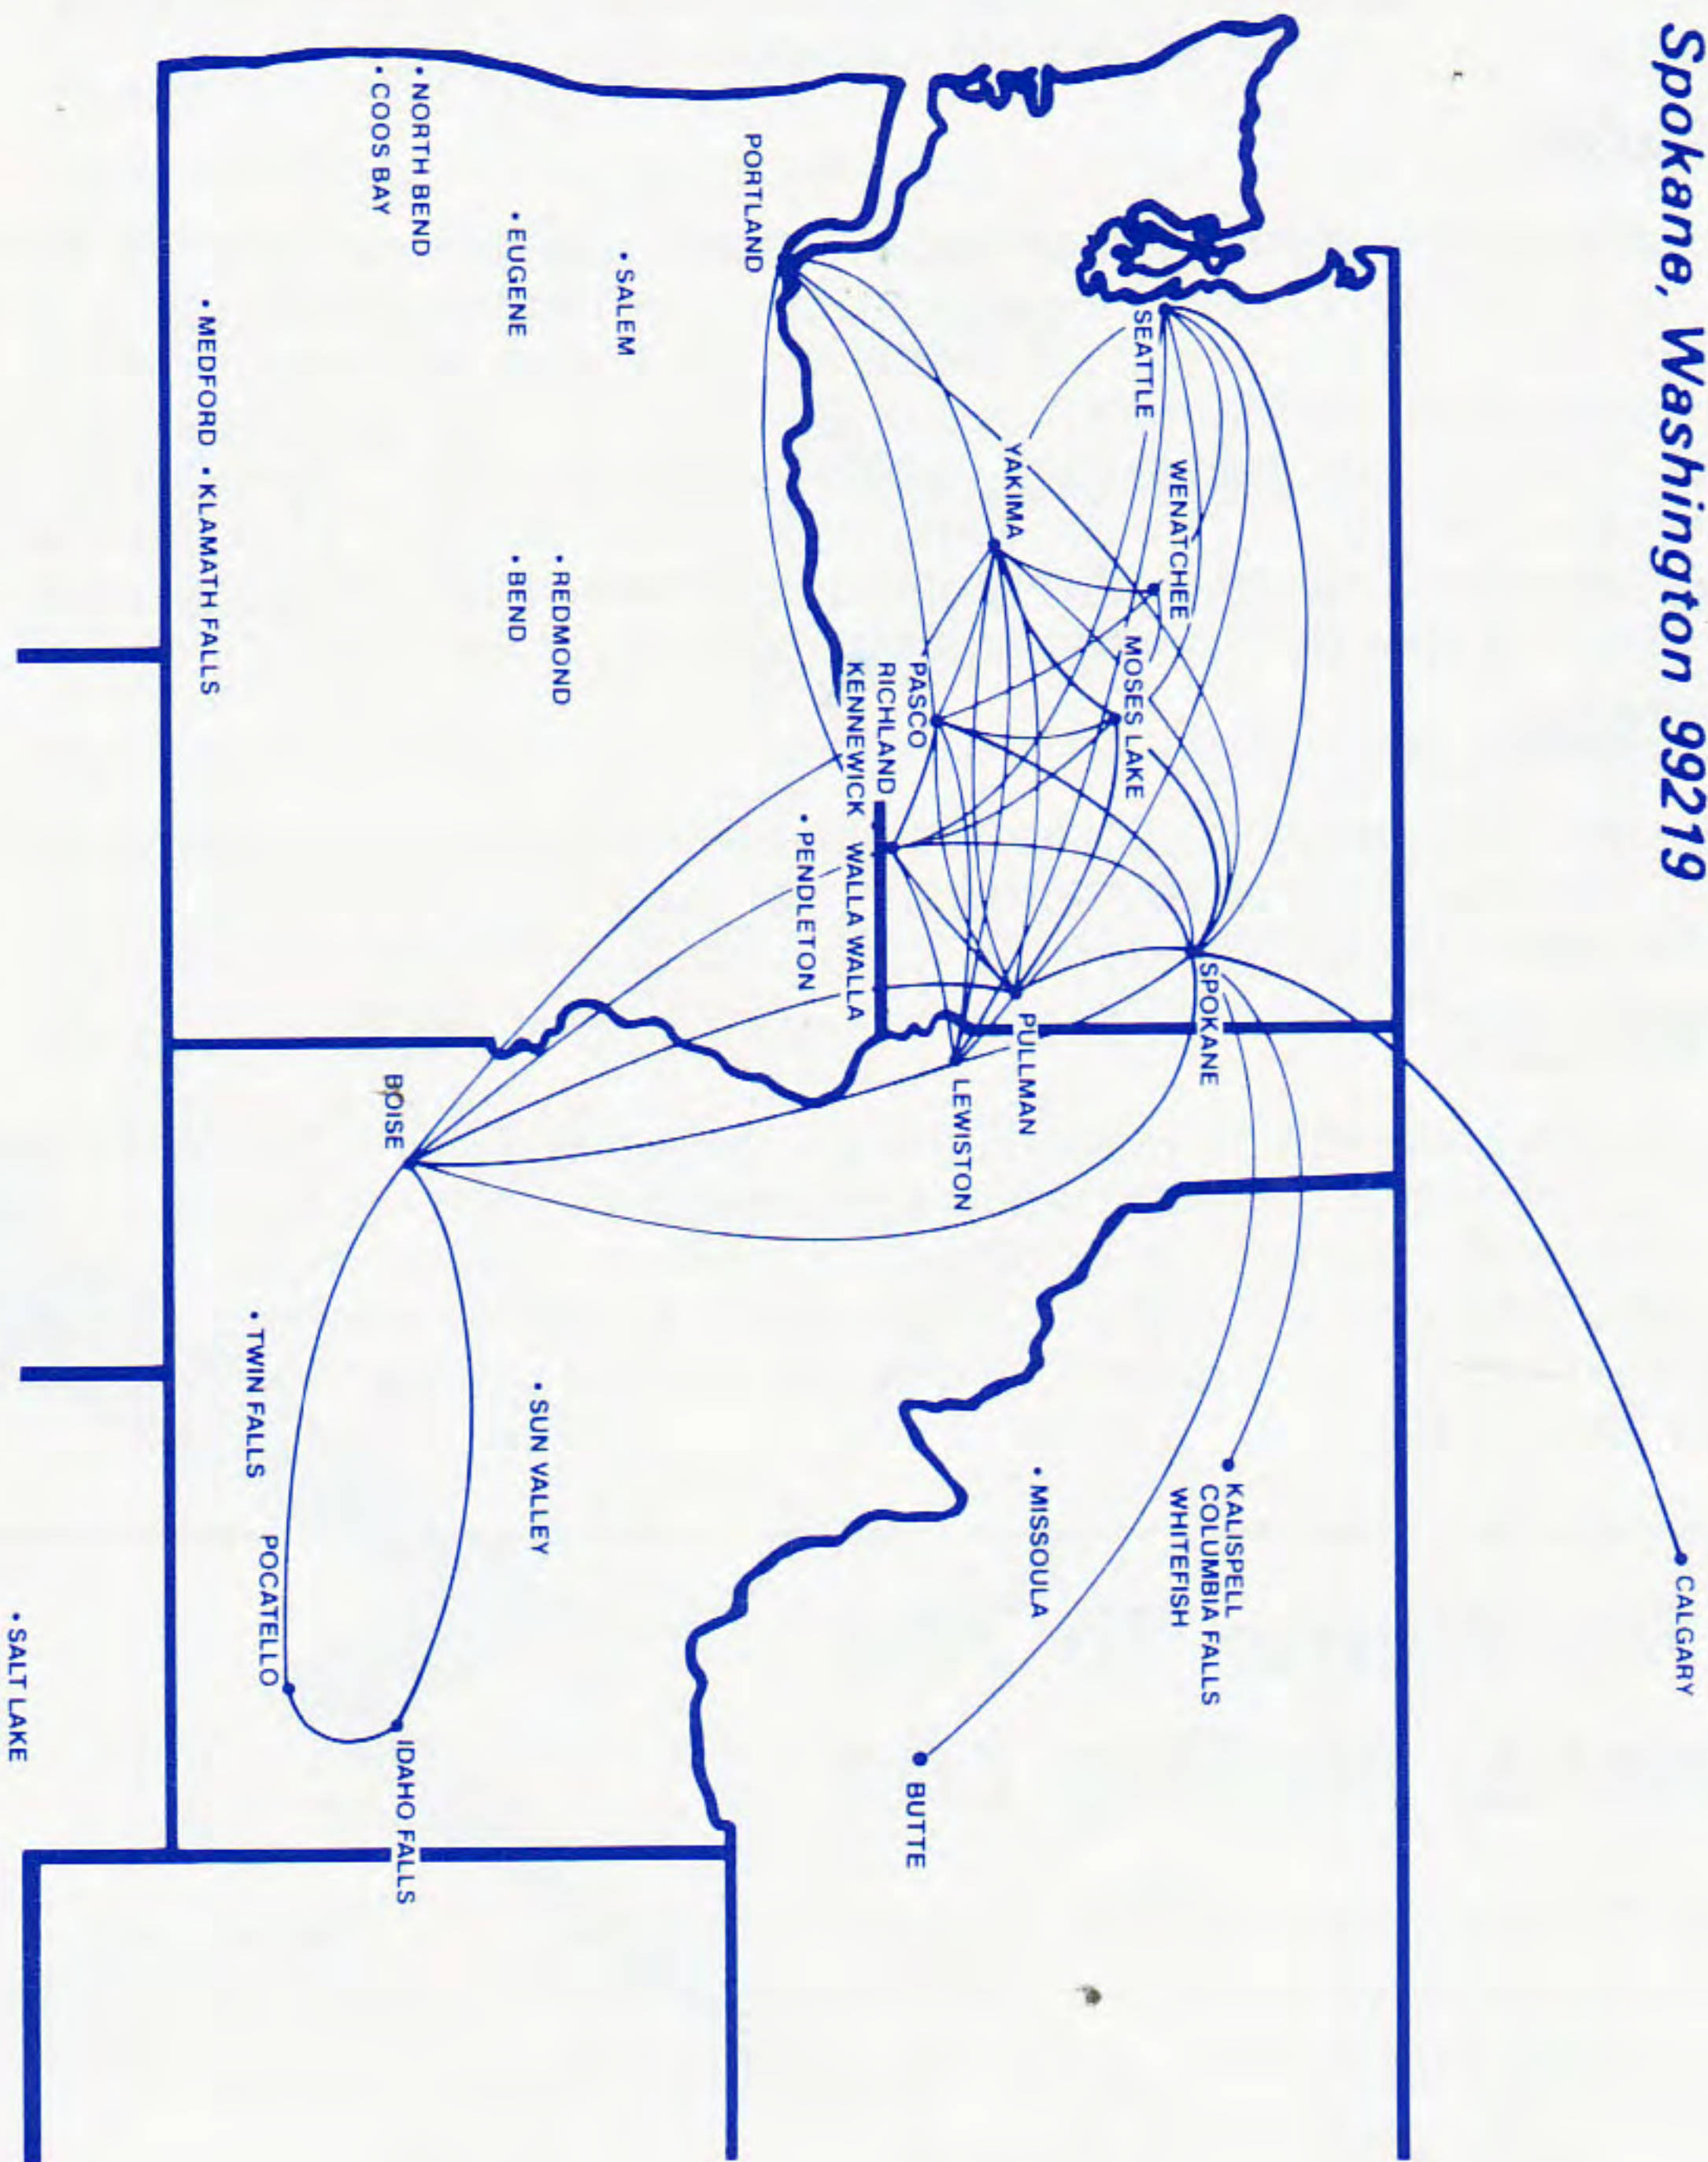

• EDMONTON

Cascade Airways Inc.
Post Office Box 19207
Spokane International Airport
Spokane, Washington 99219