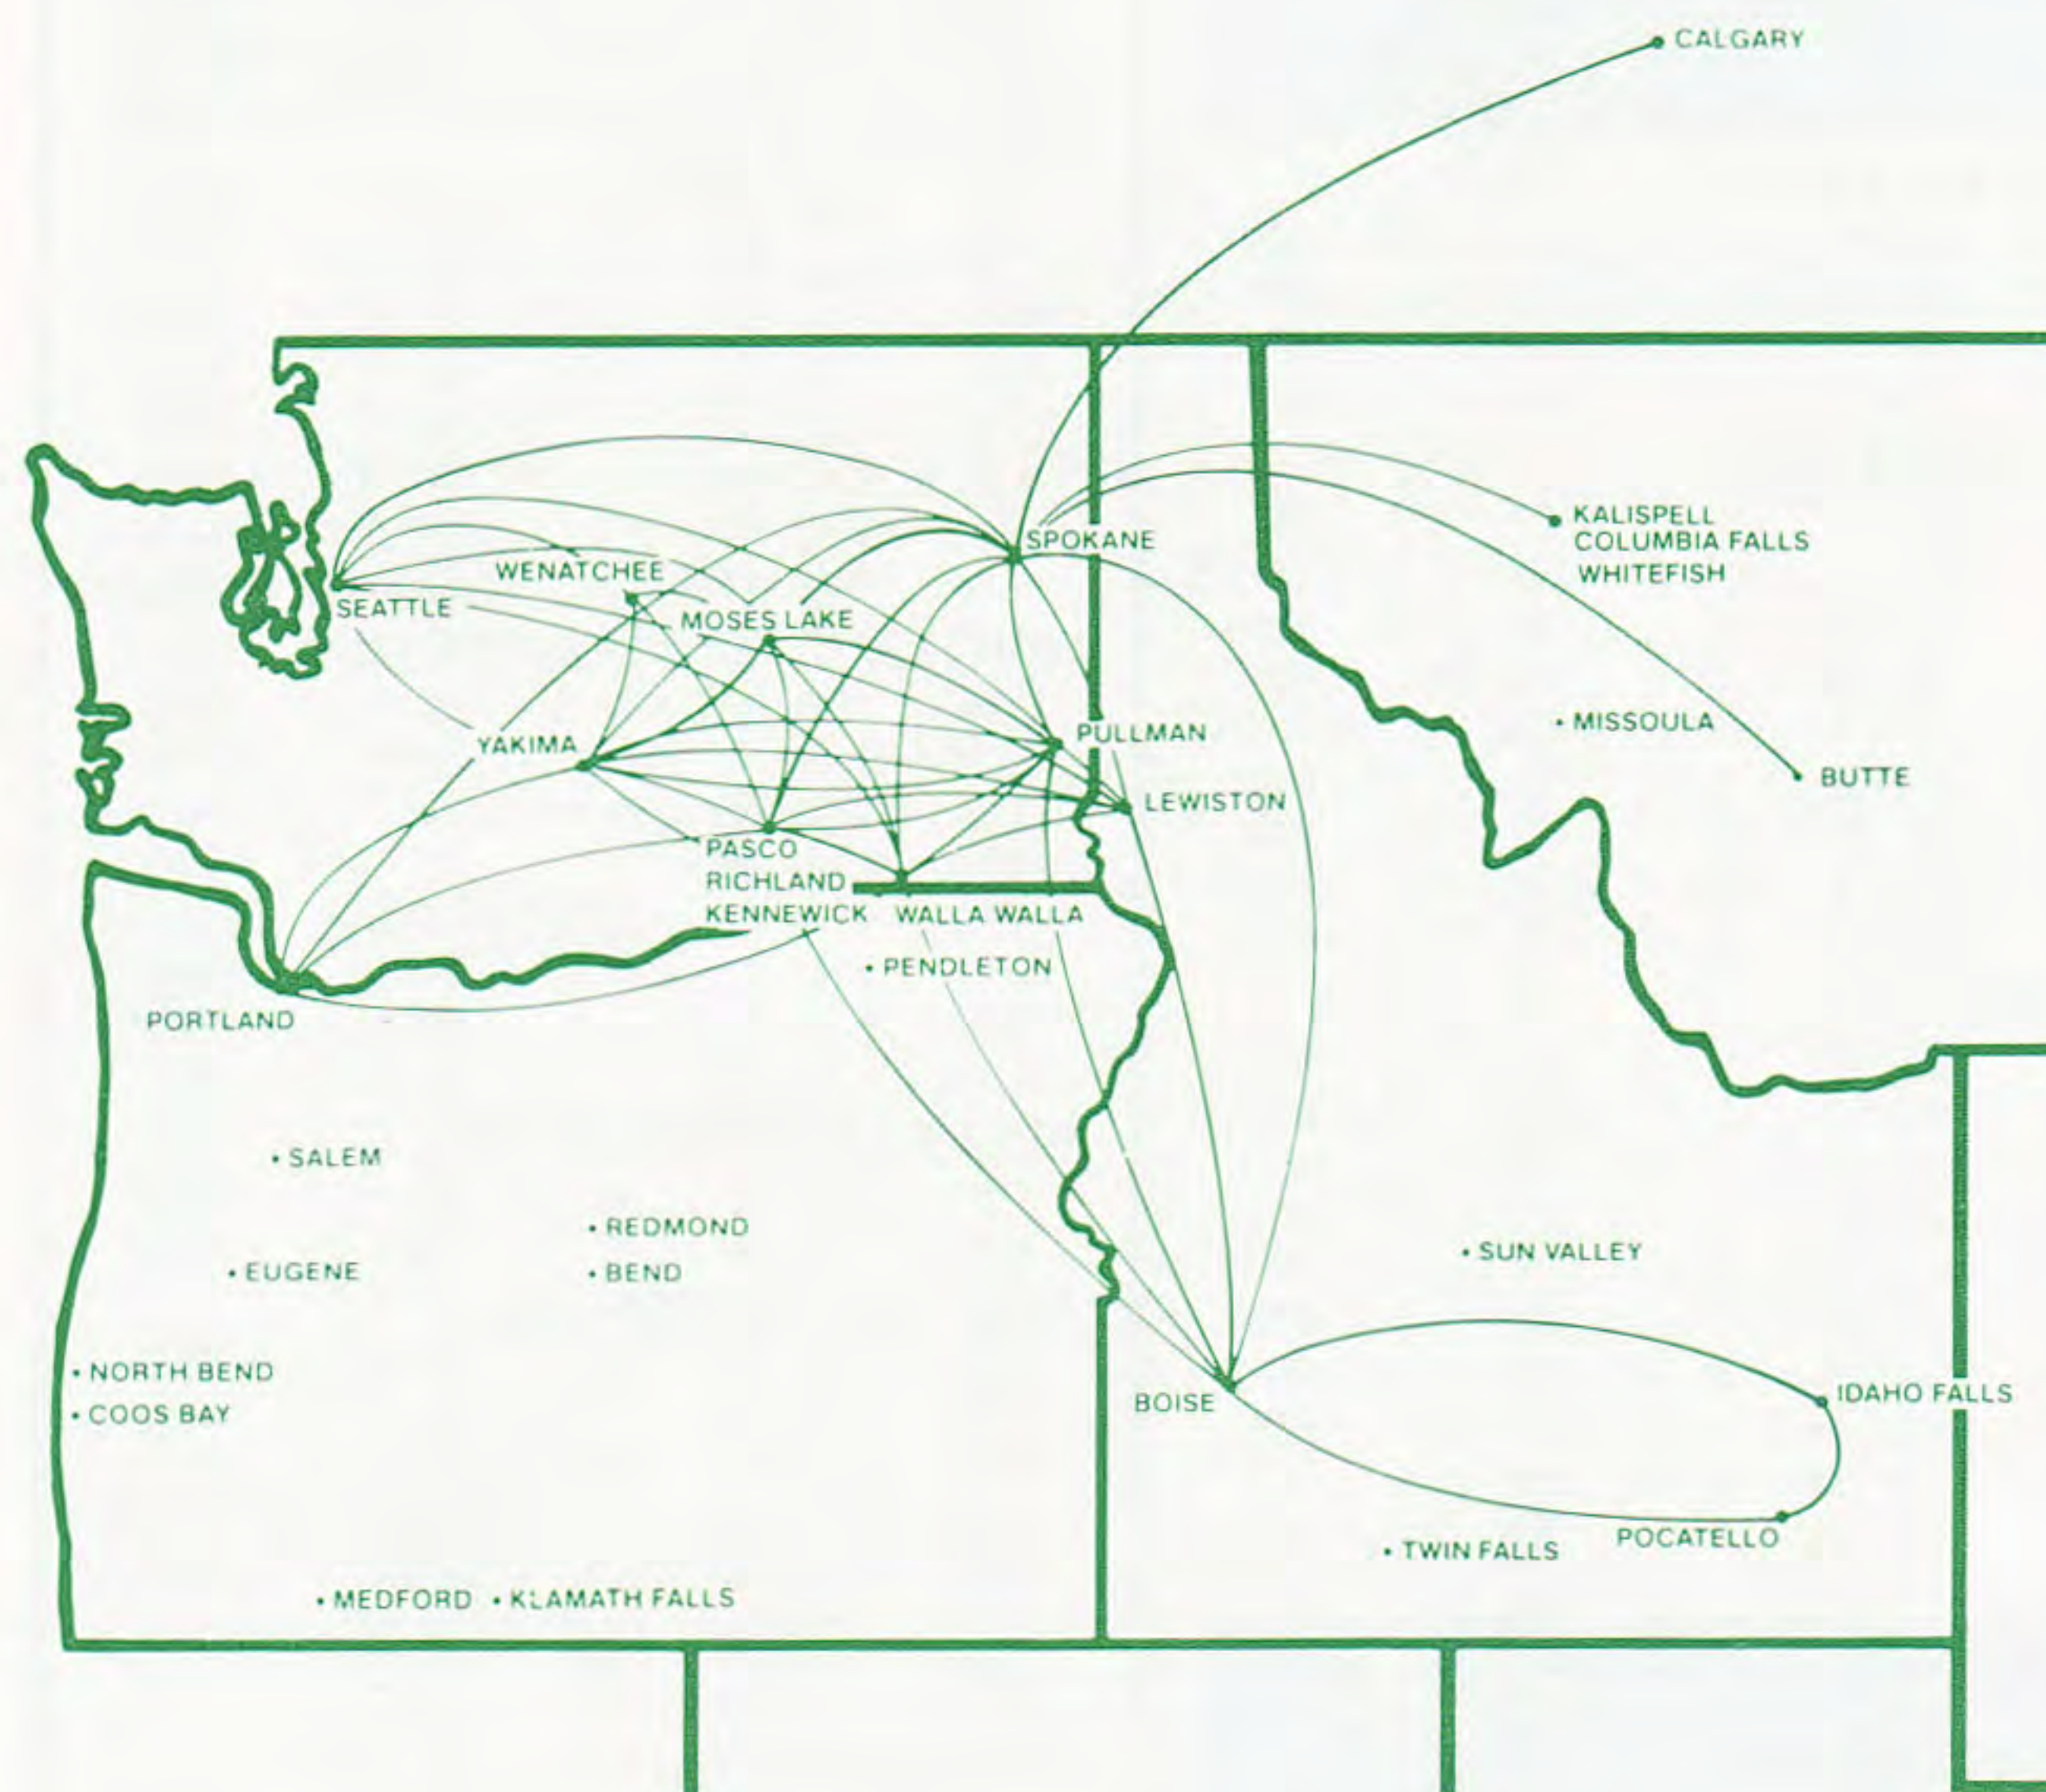

One of the major exterior features of the 748 is its impressive 102 ft. wing span, resulting in added fuel capacity, long distance capability and an exceptionally smooth ride, in fact smoother than any other aircraft in its category.