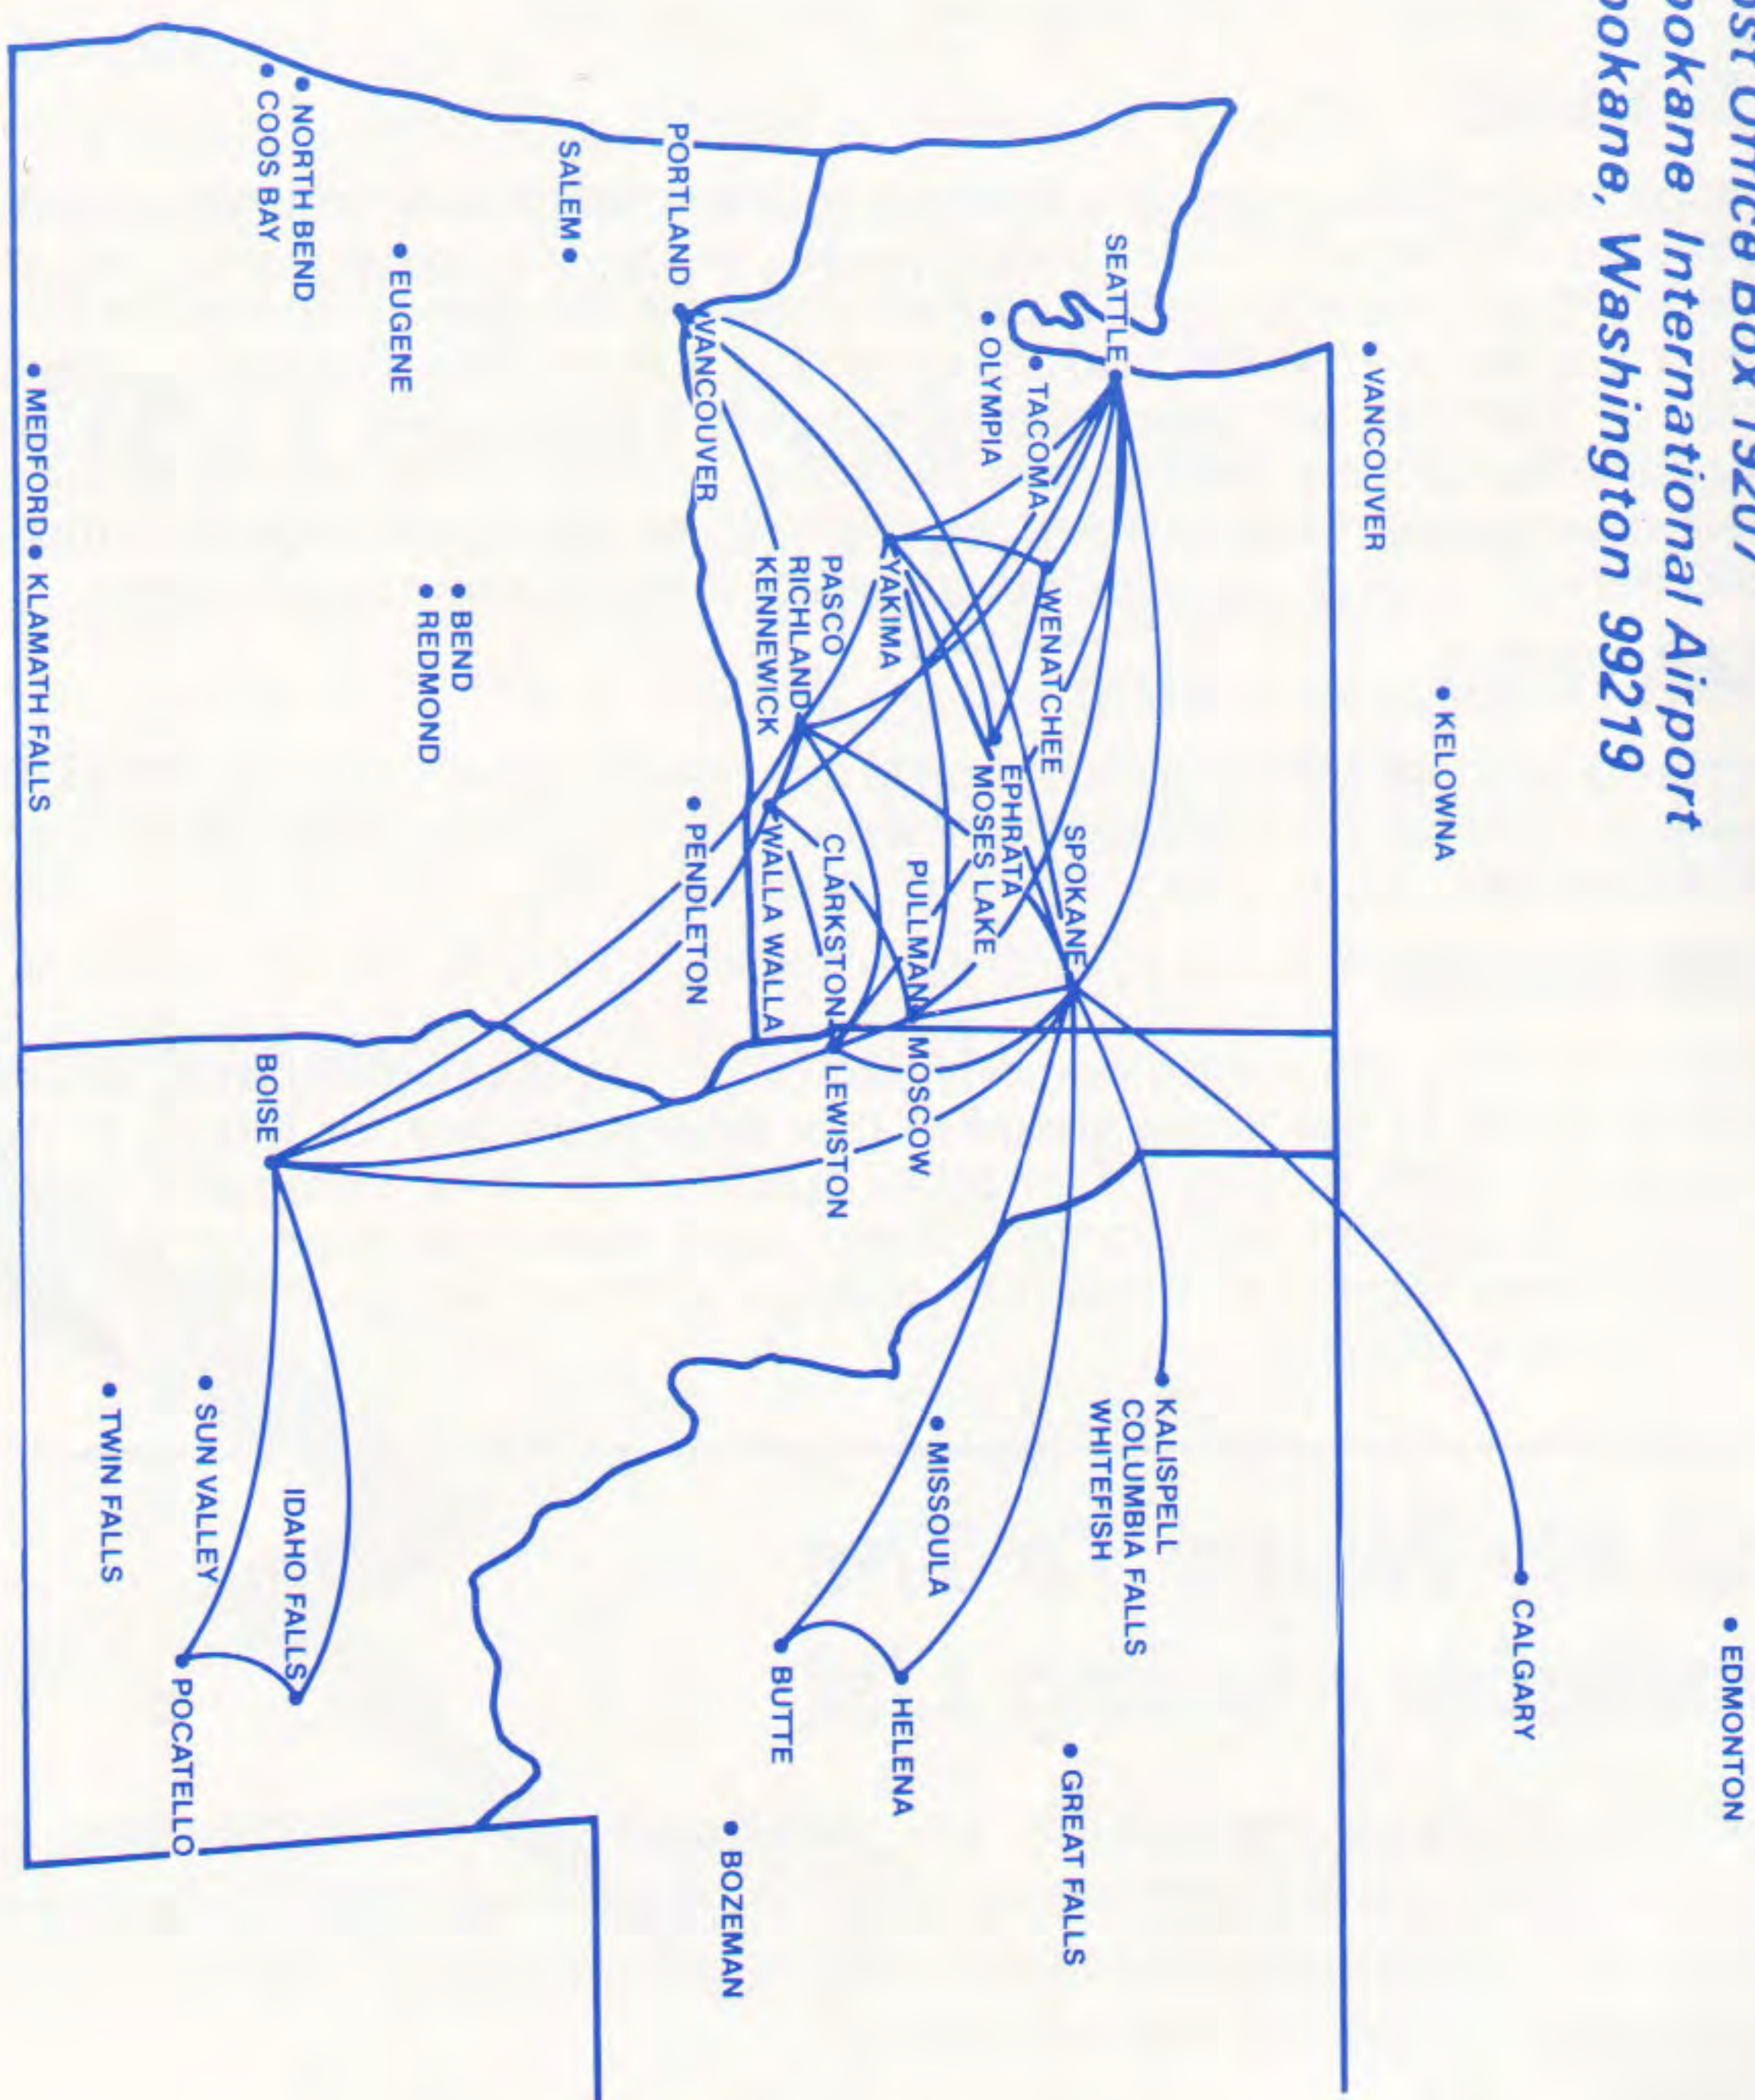

Cascade Airways

Cascade Airways Inc.
Post Office Box 19207
Spokane International Airport
Spokane, Washington 99219