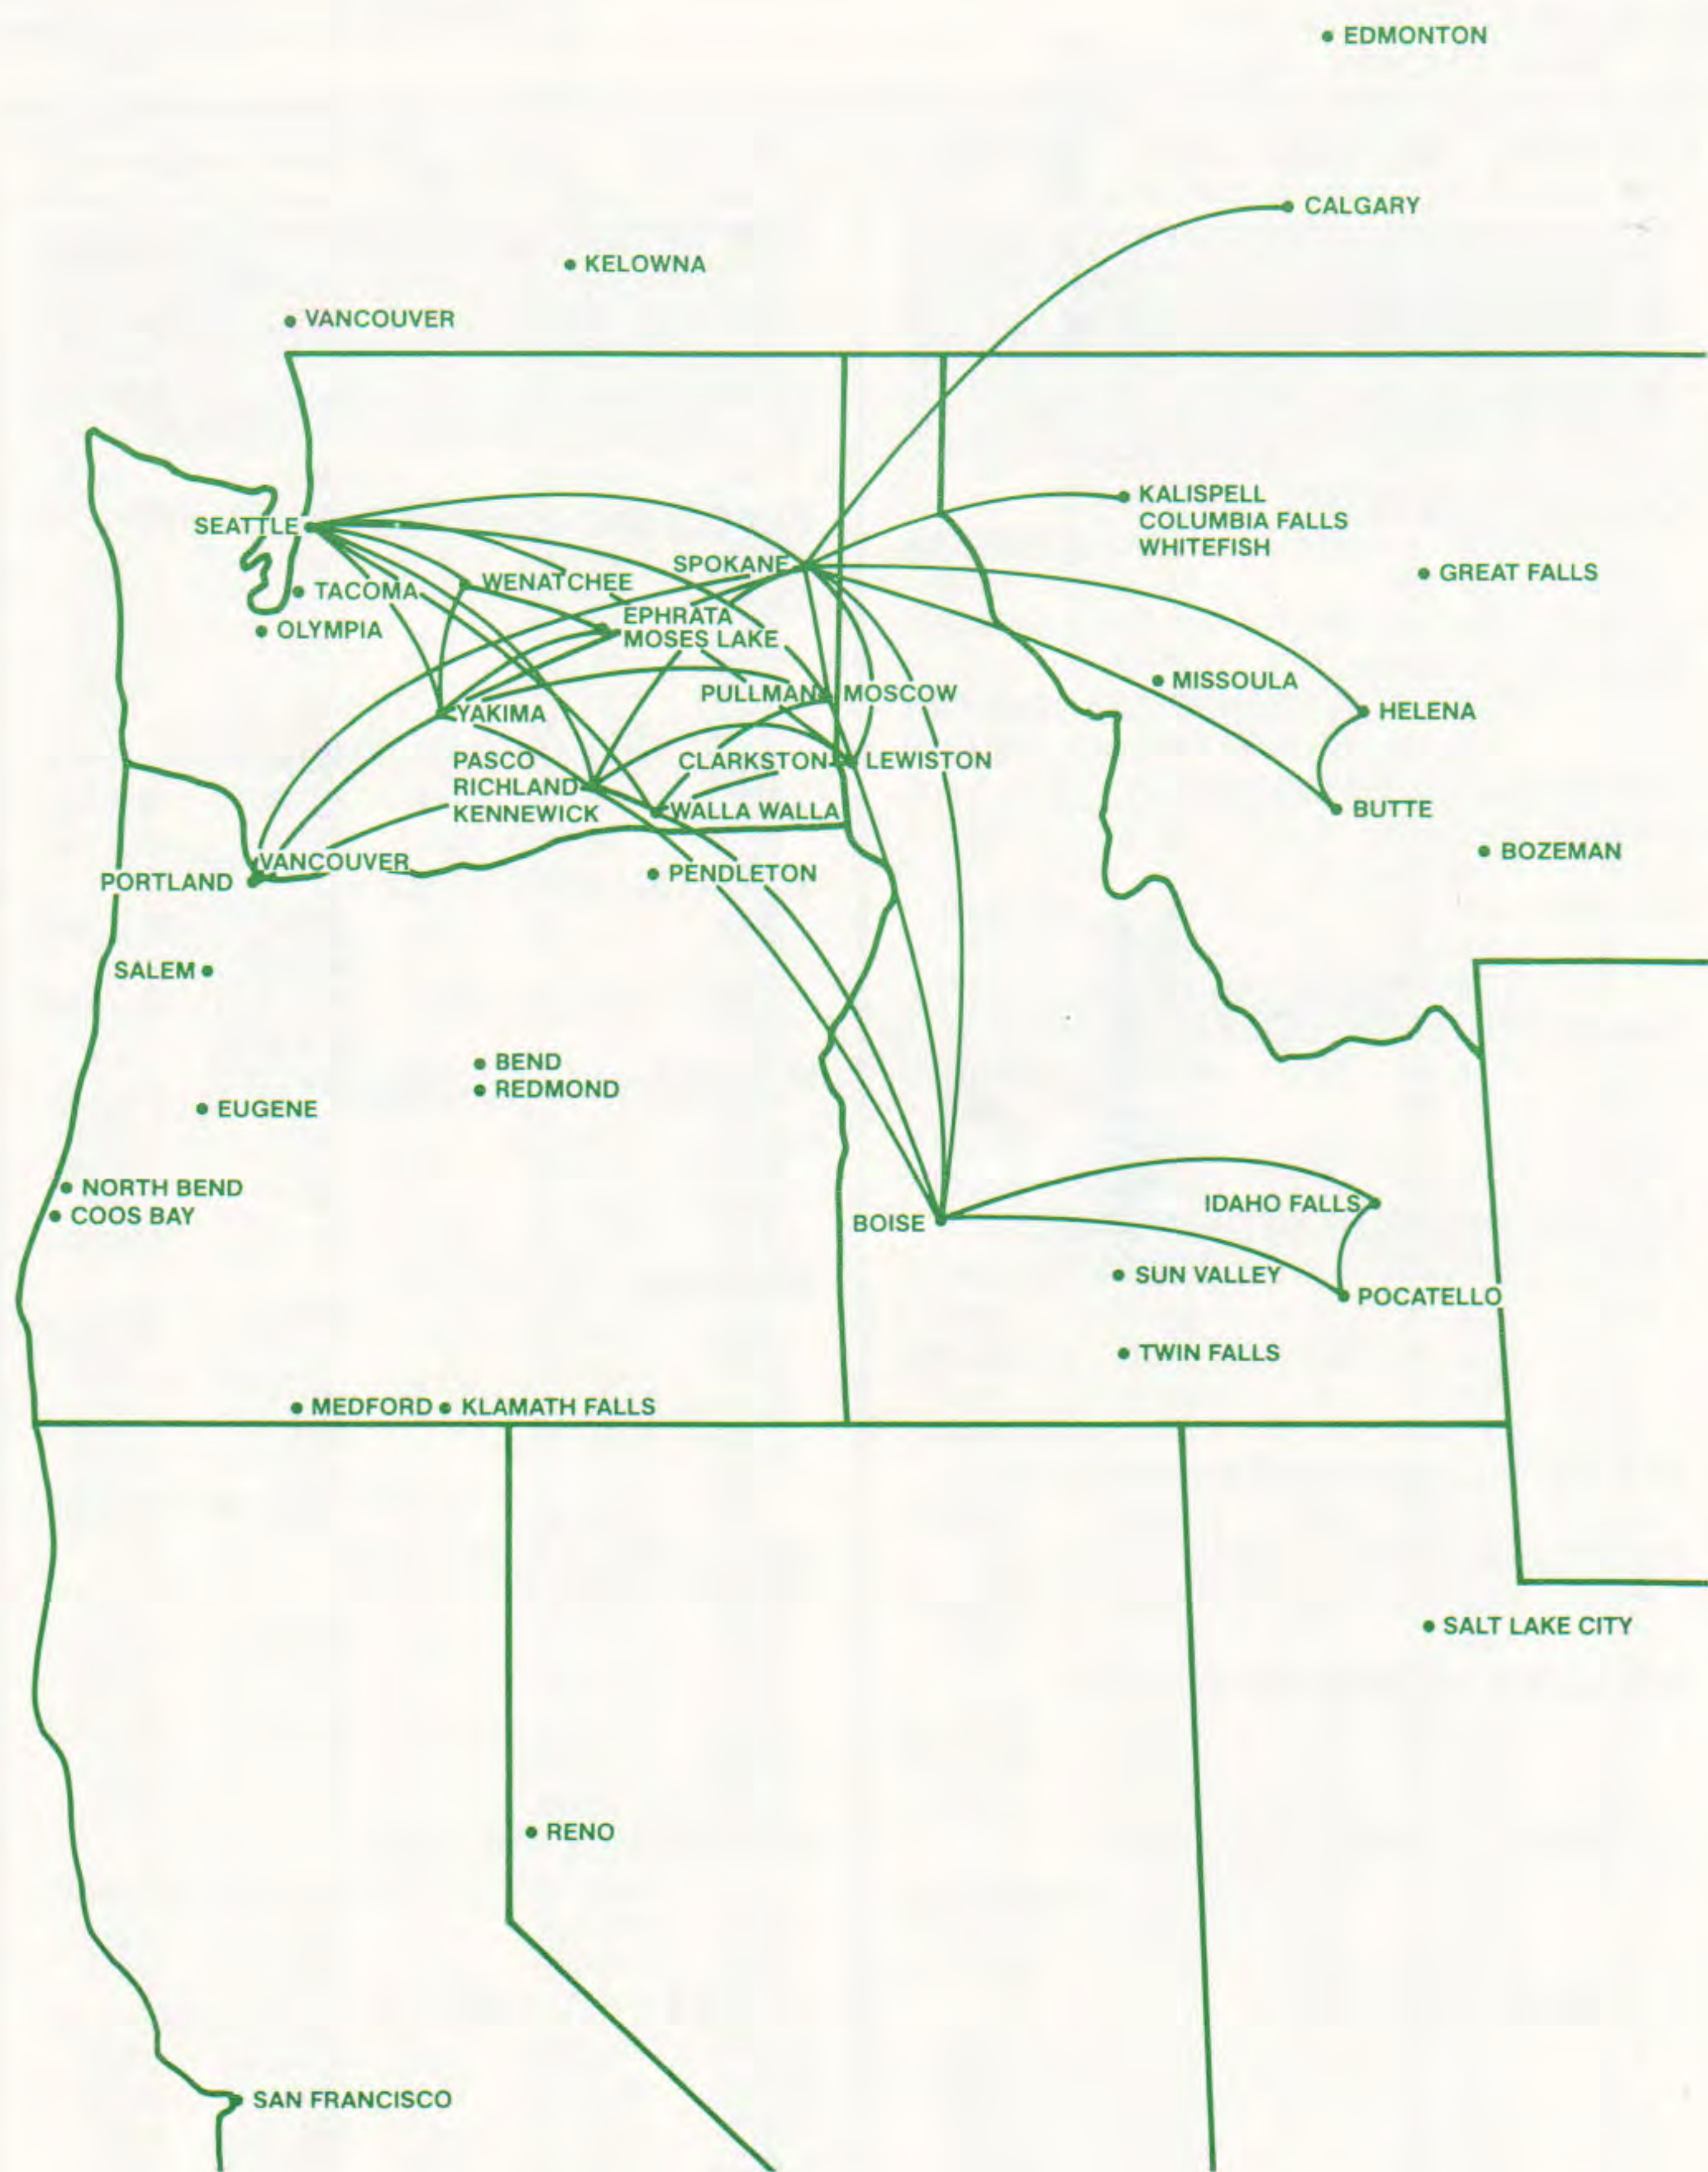

**Serving
you in the
Northwest
since
1969!**