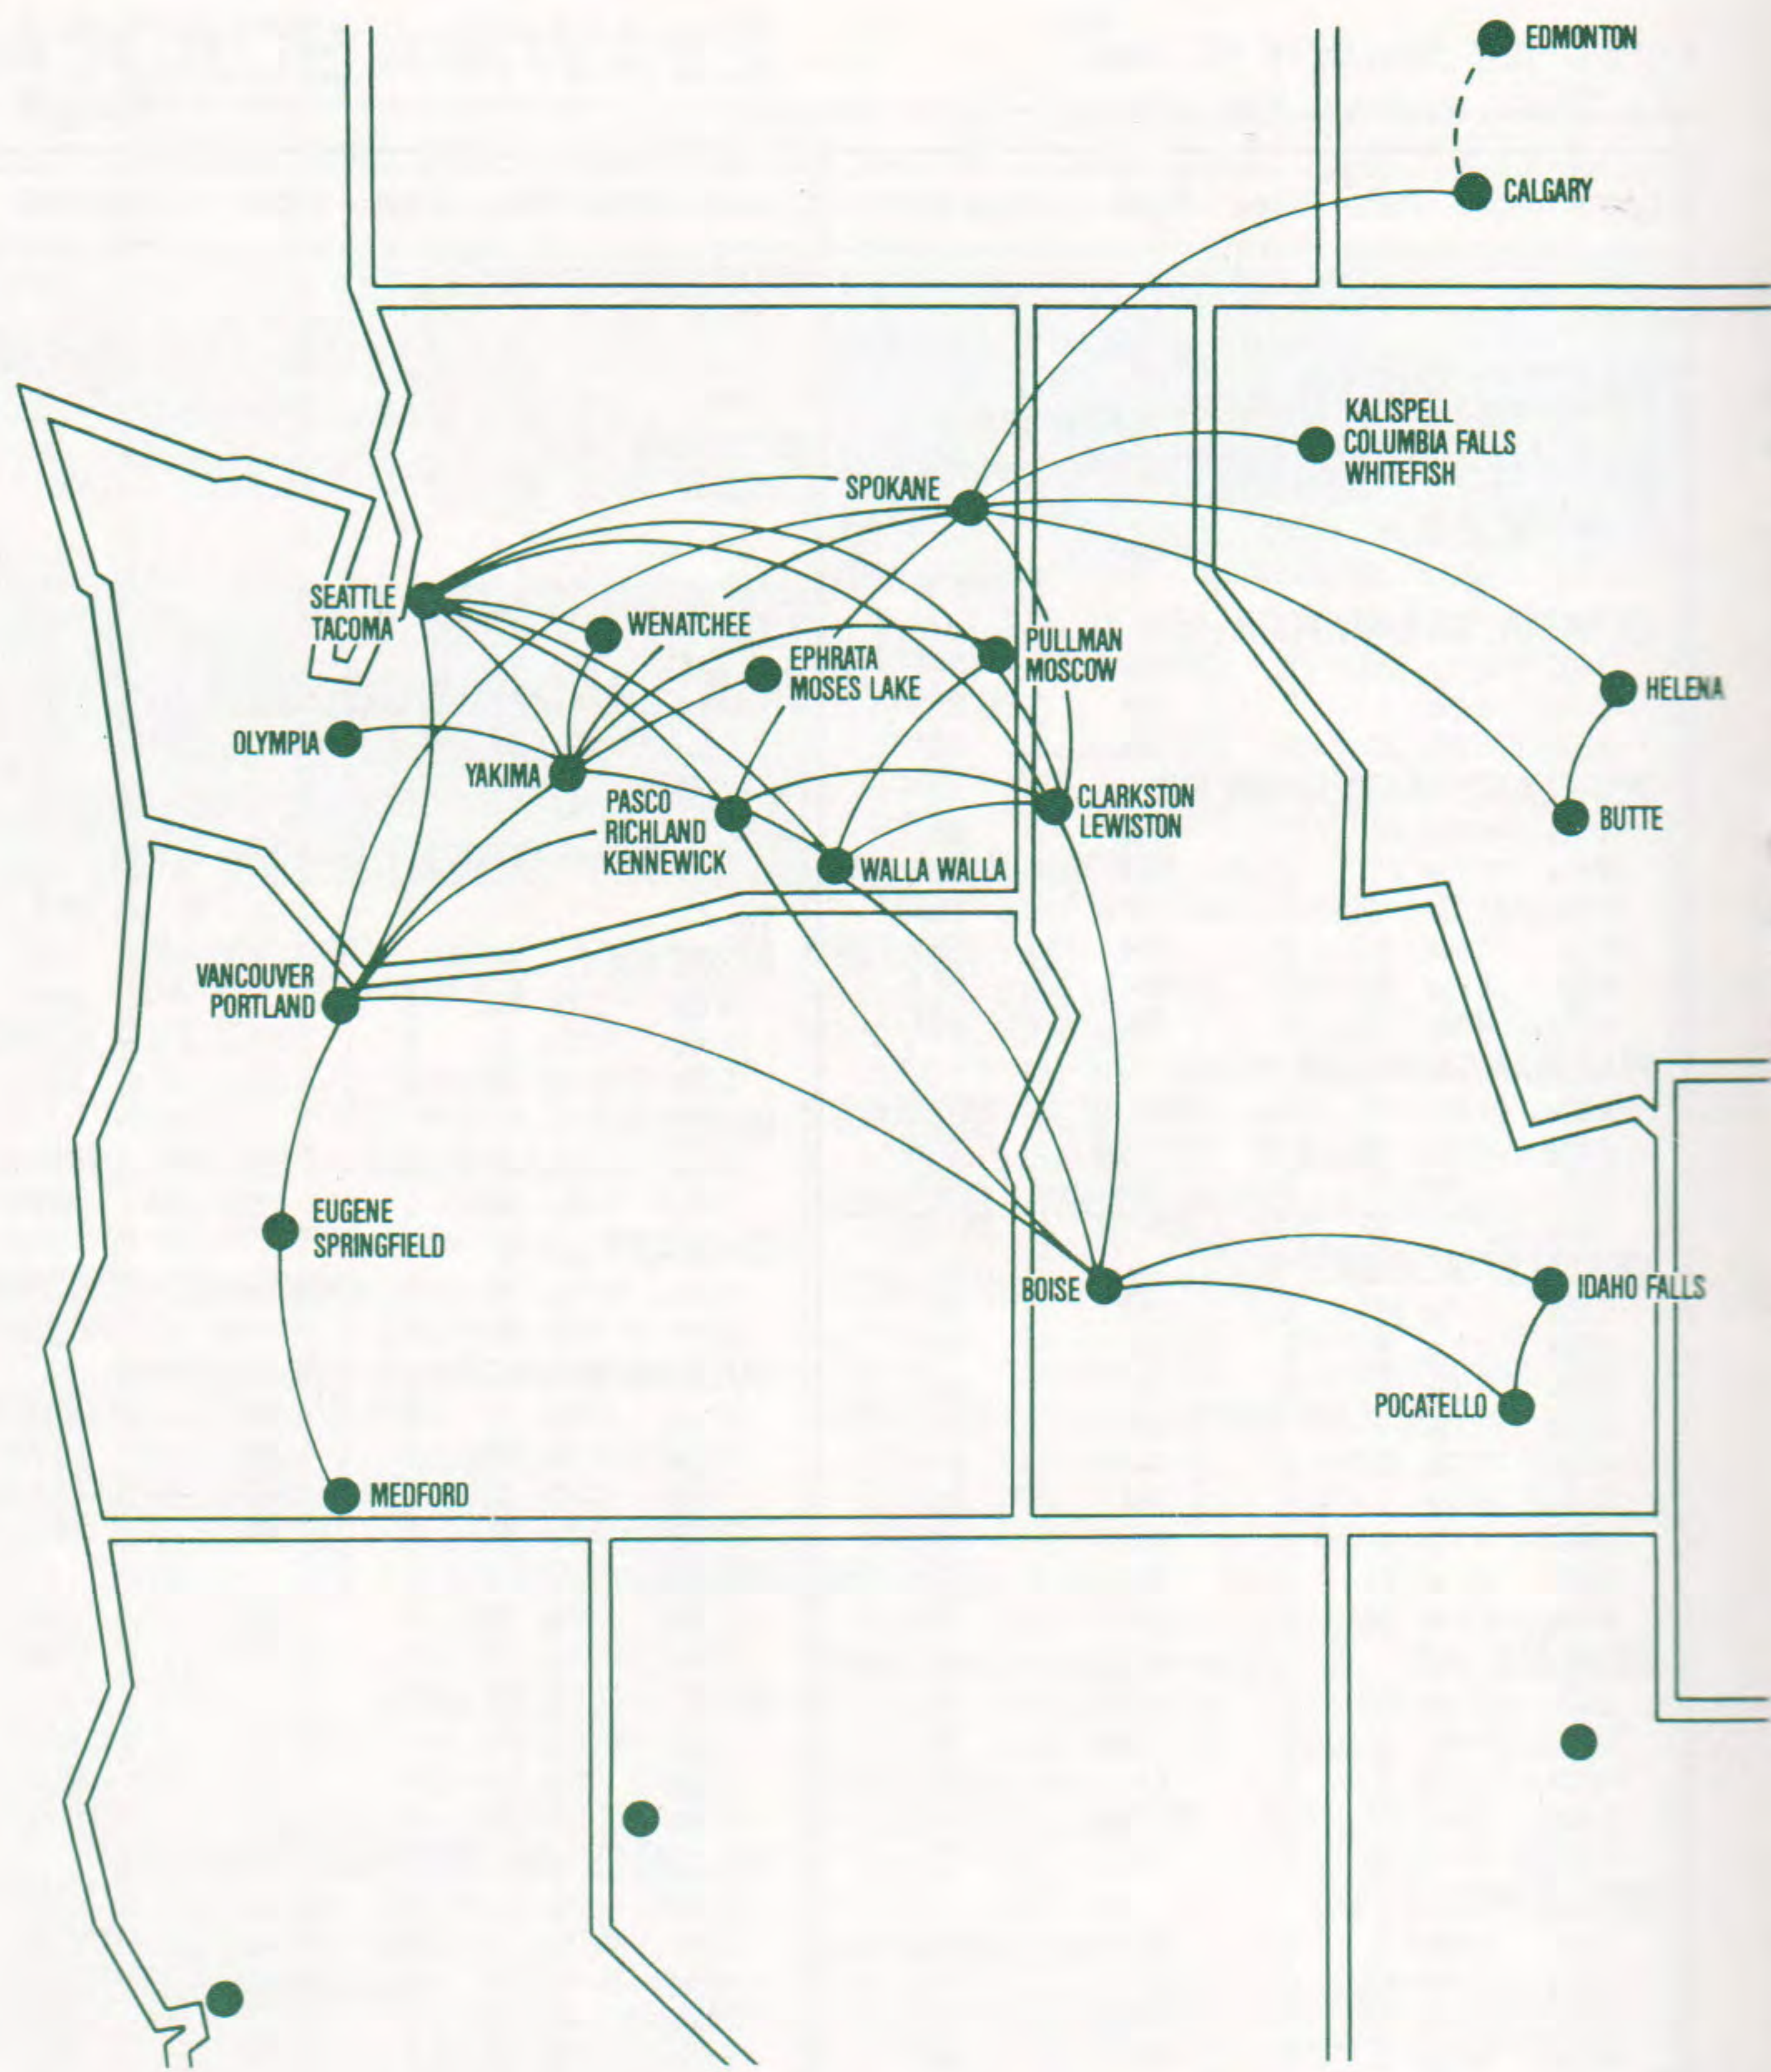

ZIP-IT there today!

For ZIP-IT
small package
information
1-800-638-7346