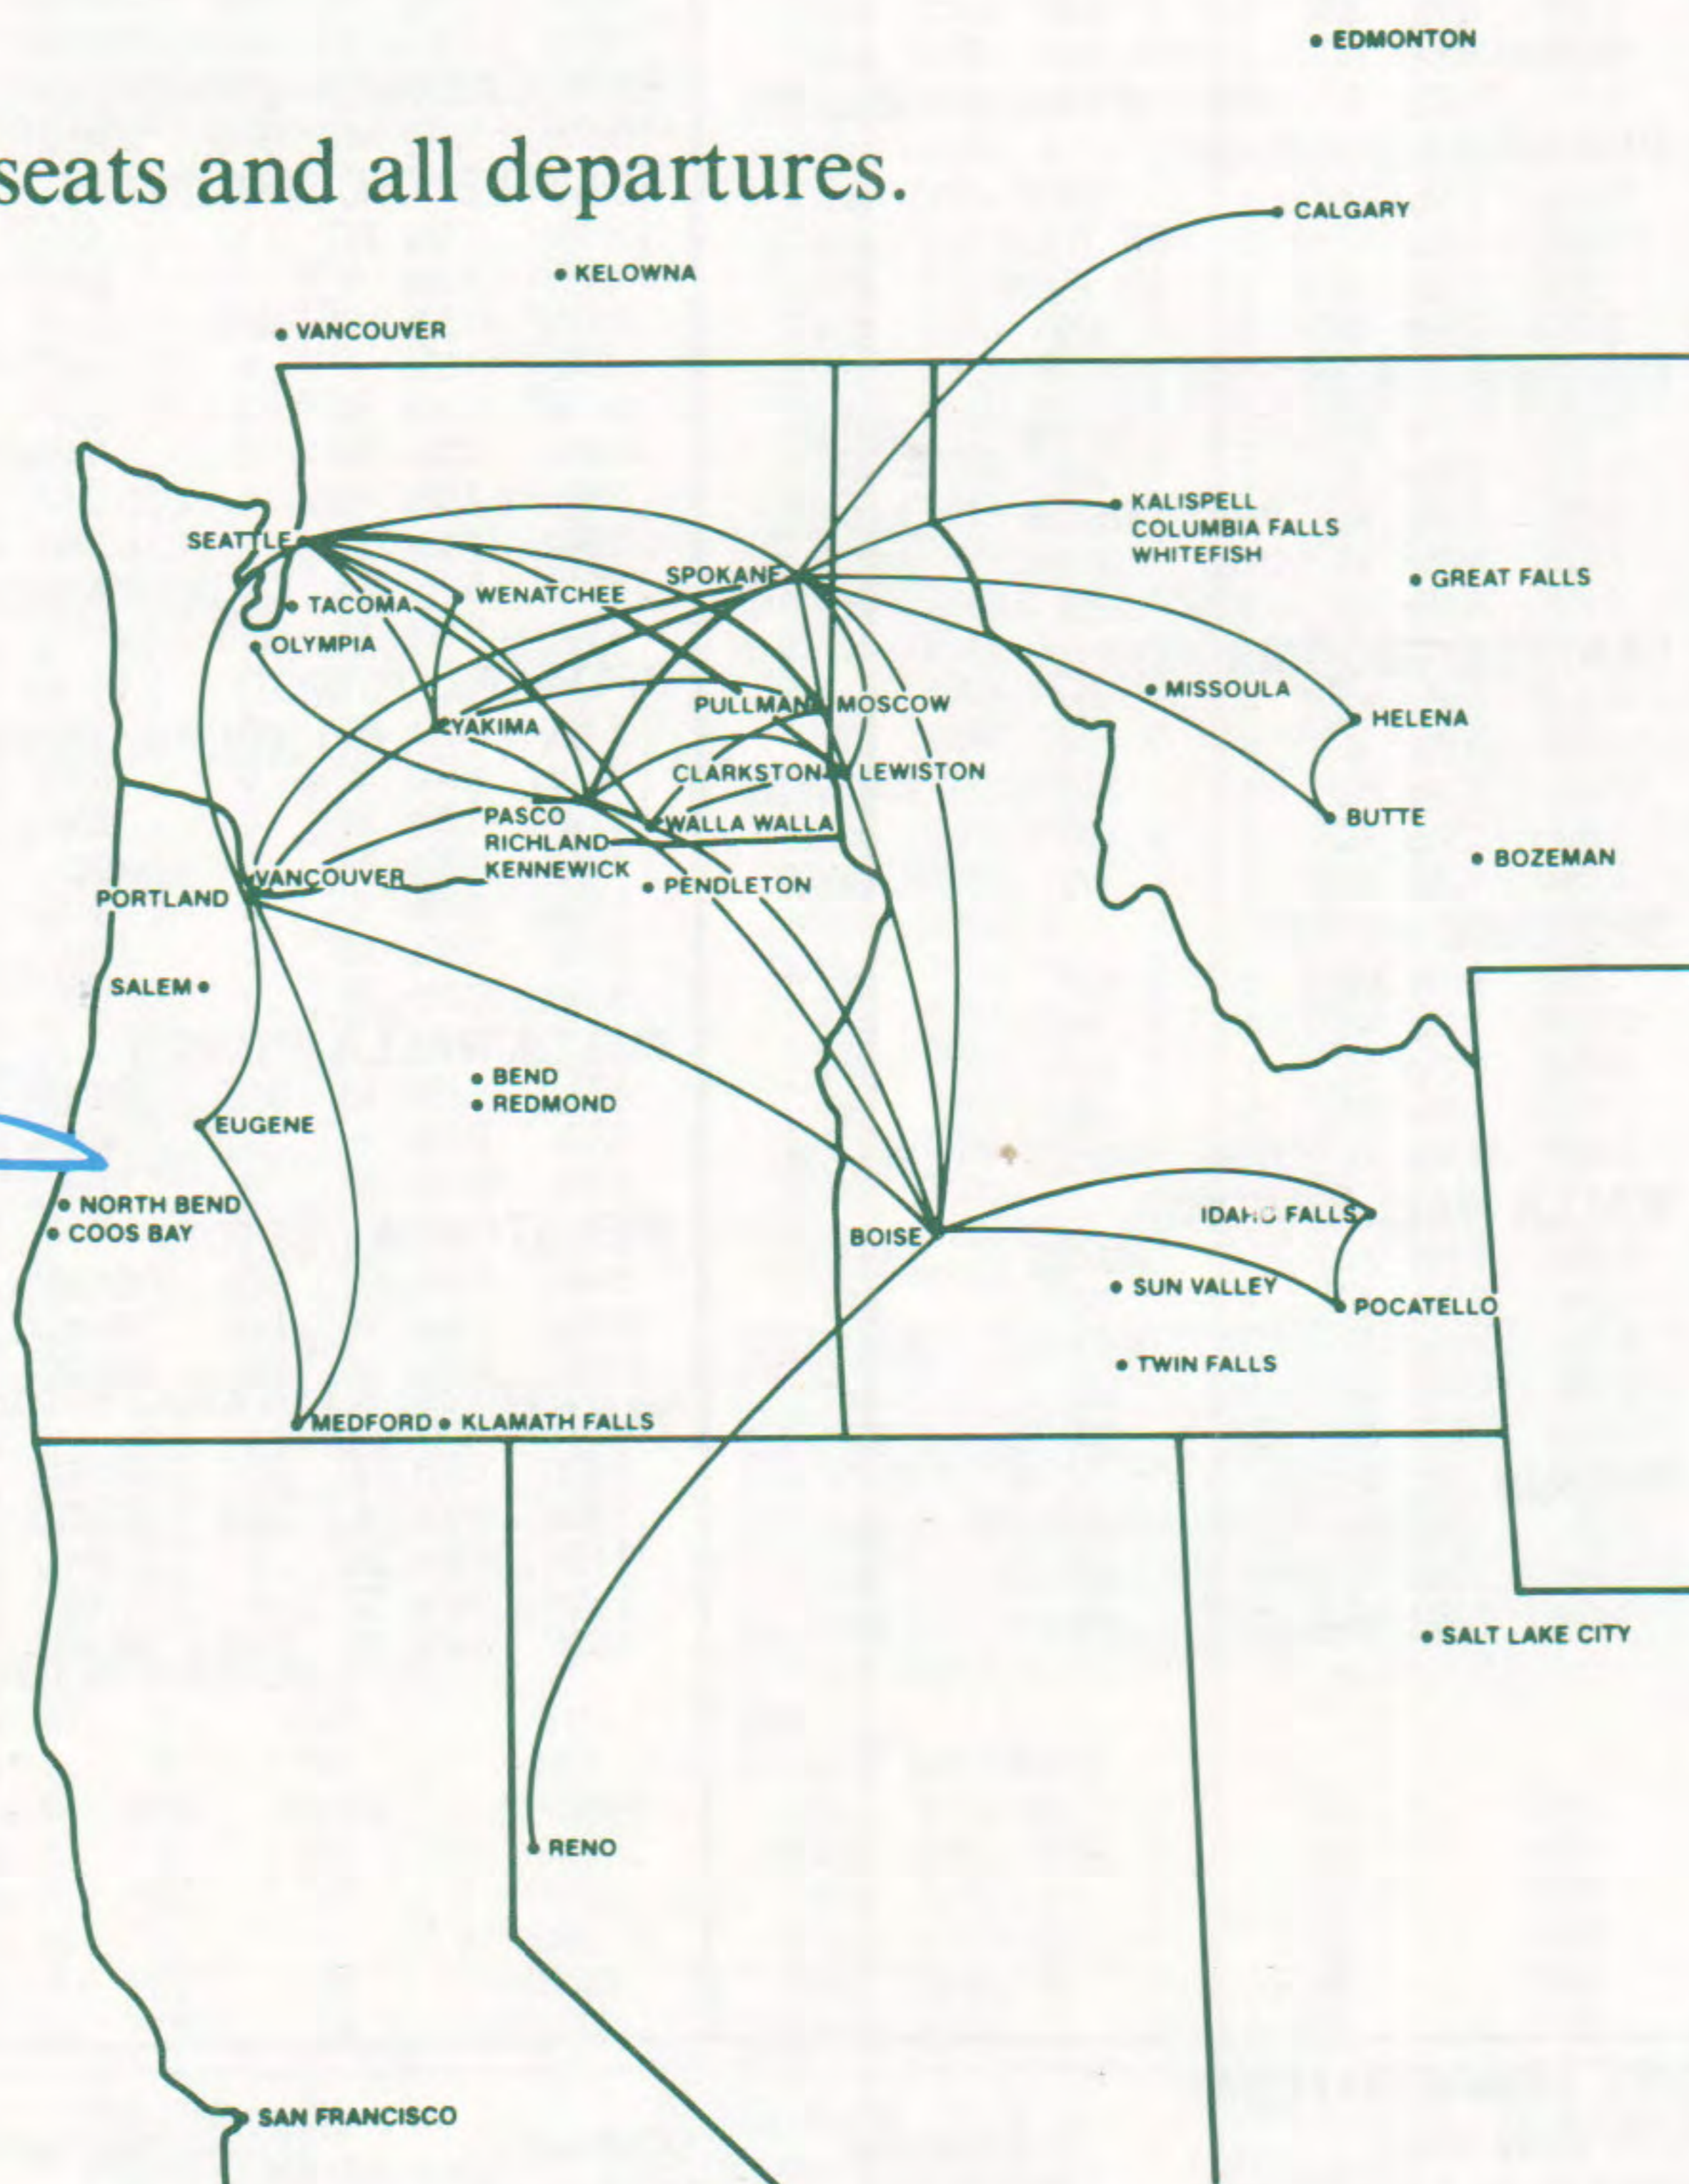

RENO! RENO! RENO!

Starting April 4th, Cascade can fly you direct to Reno "The biggest little City in the World". Sit back and relax in big jet comfort with first class leg room — The excitement of Reno is only a short hop away!

Try Our Reno Package!

- Roundtrip airfare from Boise
- 3 days and 2 nights
- Lots of gaming coupons
- All applicable taxes for this package
- A choice of hotels: Colonial Hotel, Pioneer Hotel, Sands Regent Hotel, Peppermill, Nendels and Circus Circus

Effective April 4th through June 1st on all seats and all departures.

Call your local travel agent or Cascade for reservations and information

Cascade Airways

We're flying higher.