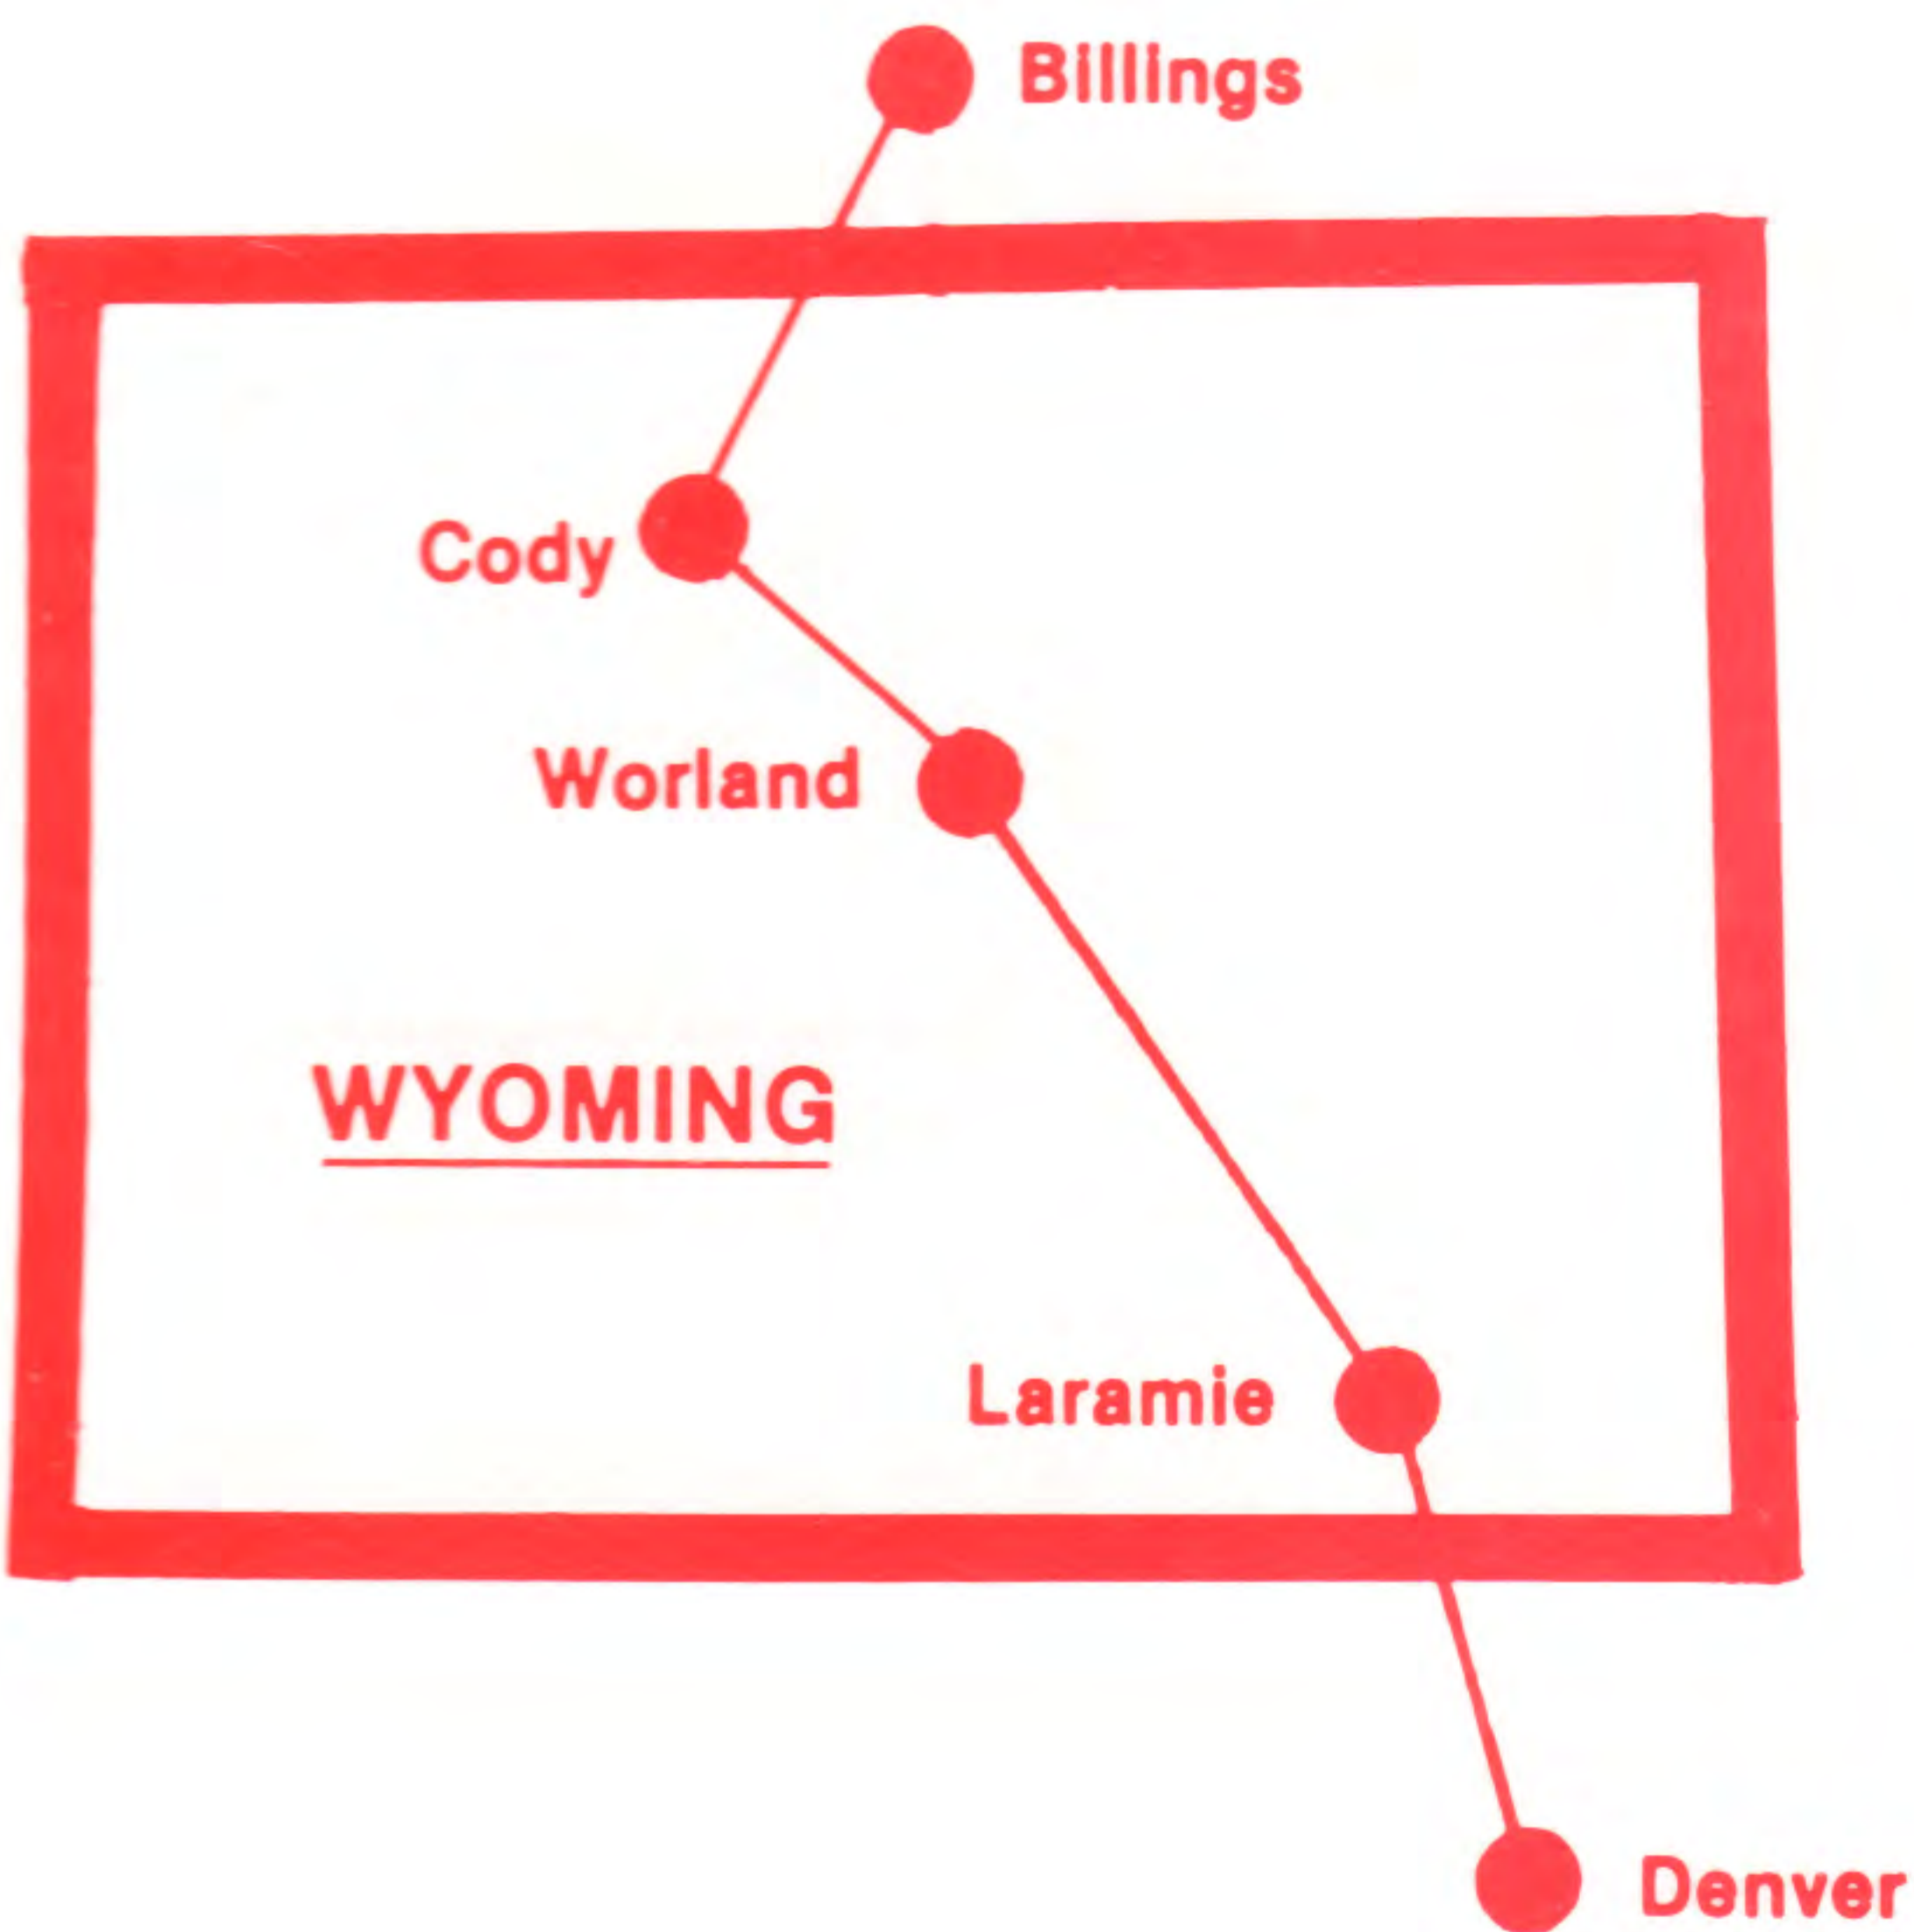

# CENTENNIAL

*Wyoming's Own Airline*

## System Timetable

### MONTANA

### COLORADO

Effective  
December 15, 1984