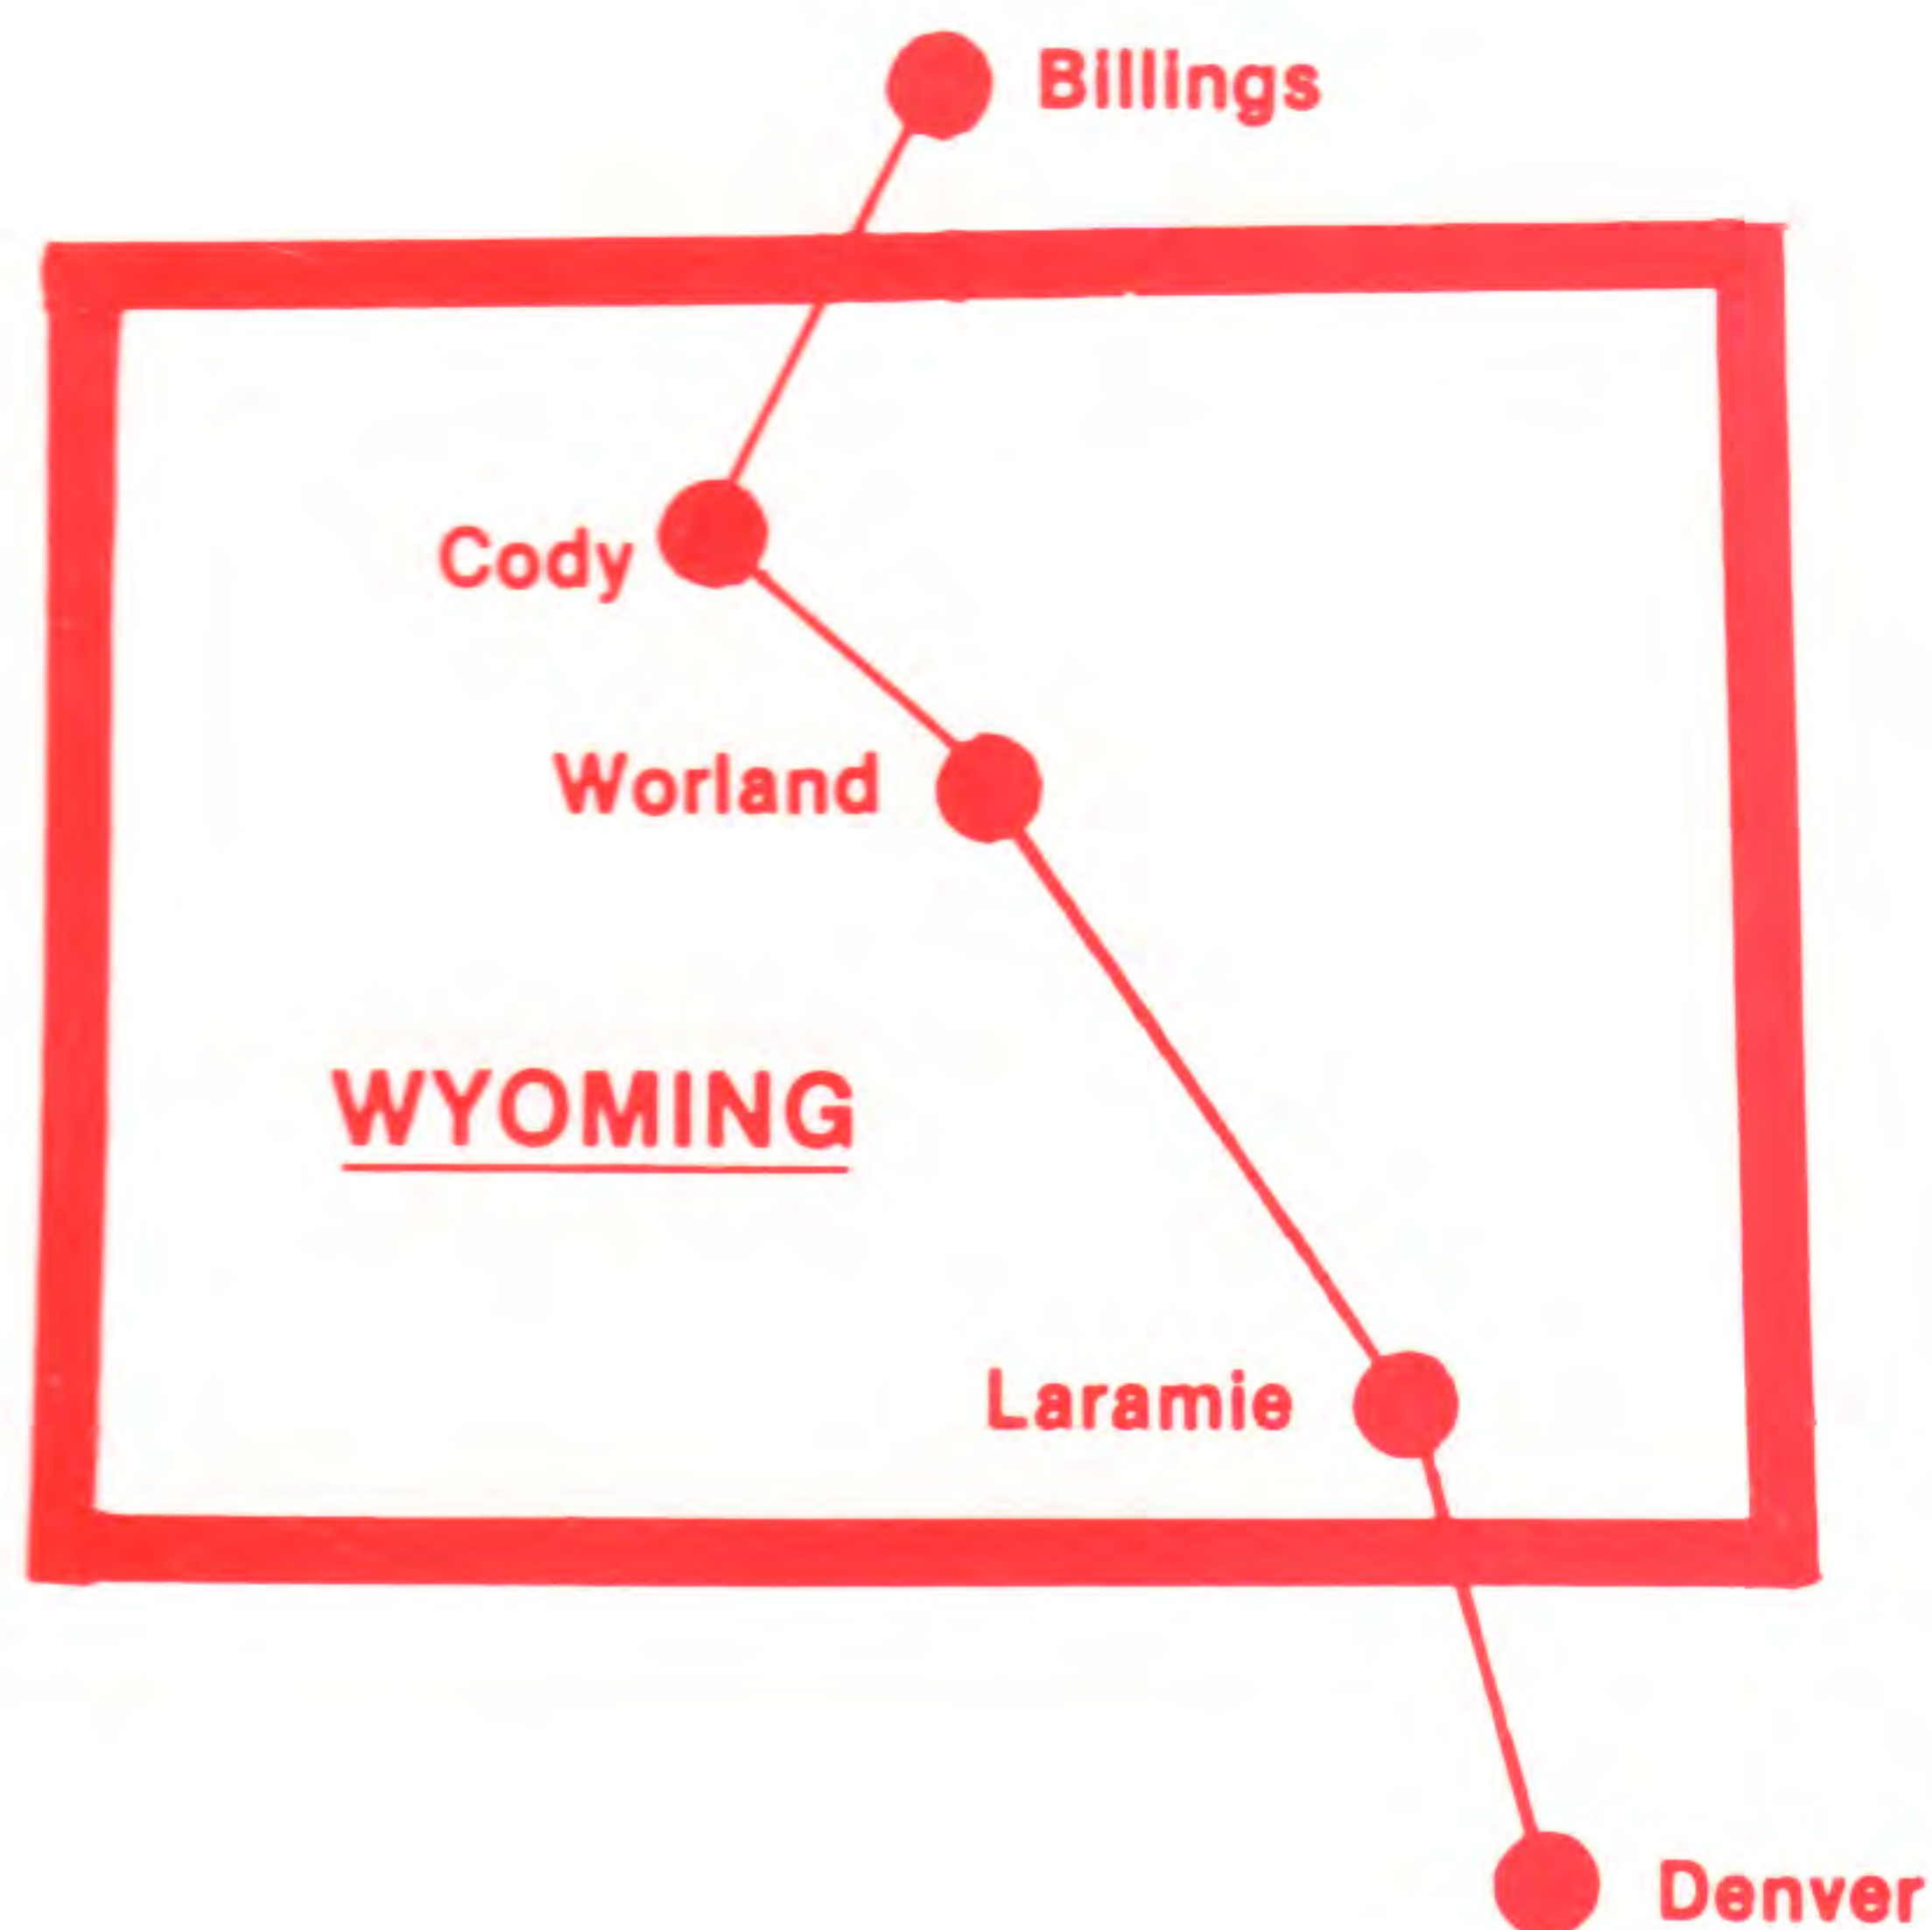

# CENTENNIAL

*Wyoming's Own Airline*

## System Timetable

### MONTANA

### From Denver

#154	Lv. 11:30a	Ar. 3:10p	3-Stop	Mon. thru Fri.
------	------------	-----------	--------	----------------