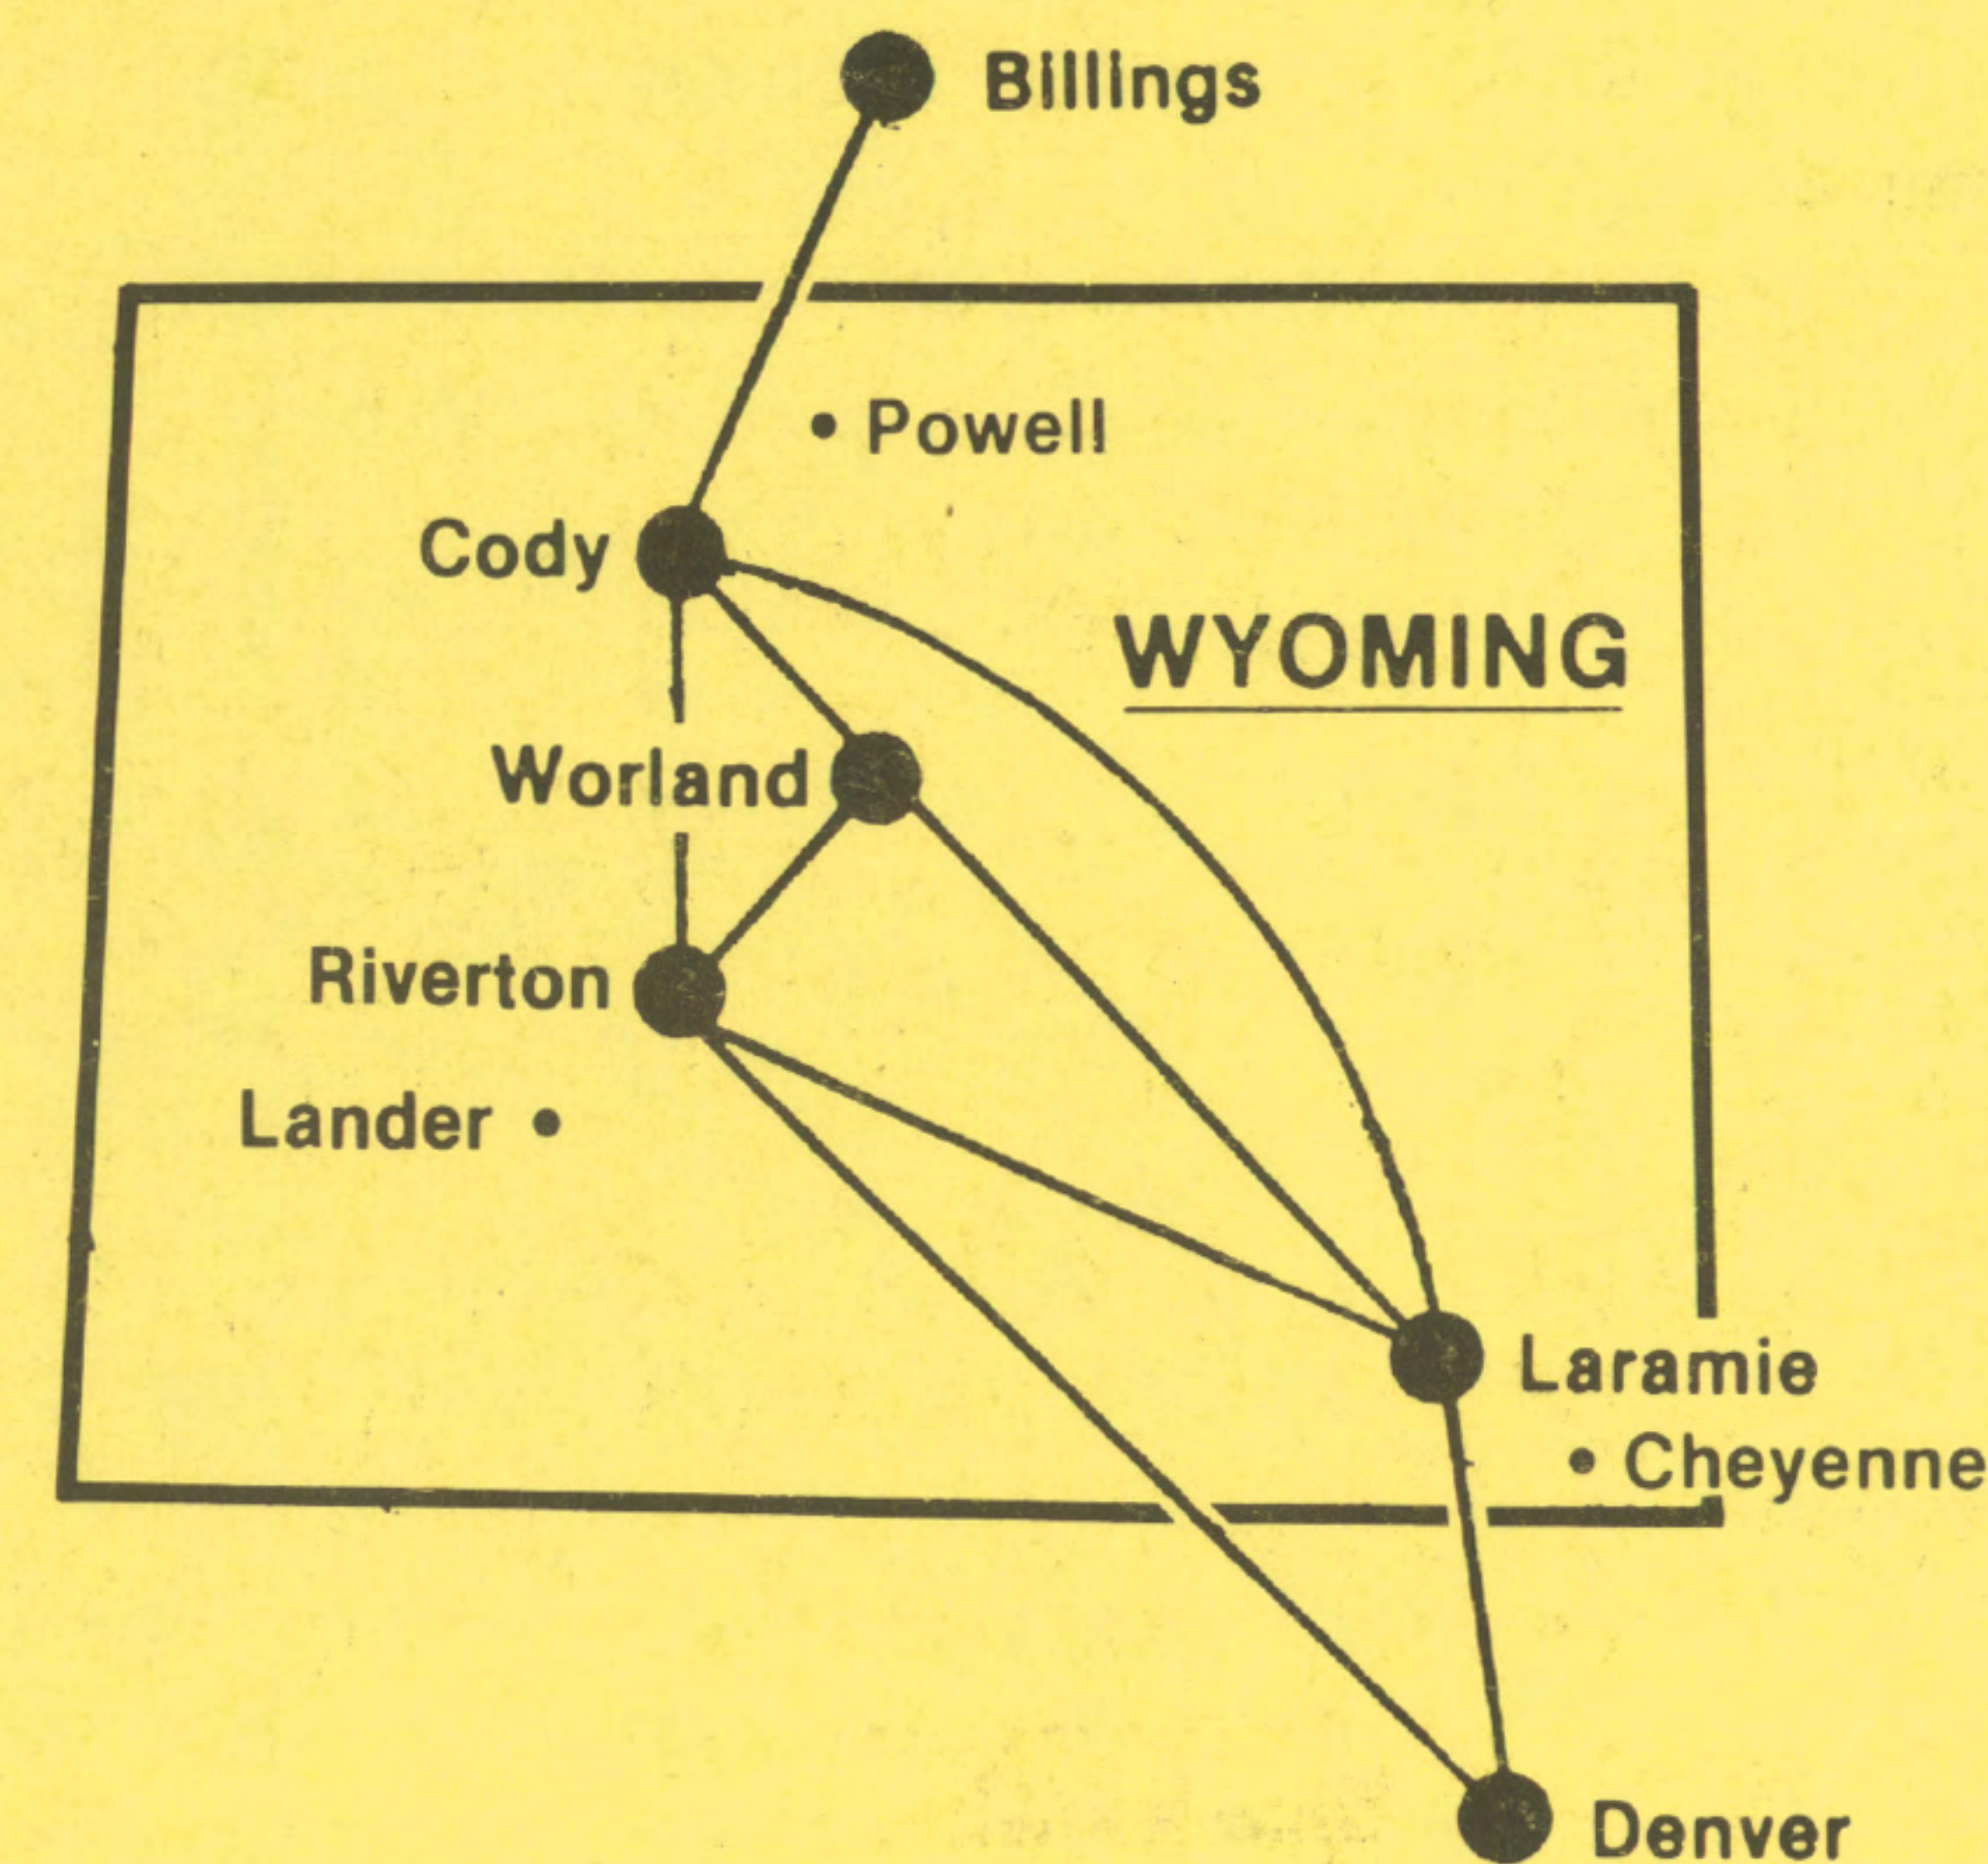

CENTENNIAL AIRLINES

Post Office Box 1860
Worland, Wyoming 82401

CENTENNIAL

Wyoming's Own Airline

System Timetable

MONTANA

COLORADO

Effective
April 22, 1985

To BILLINGS

From Cody

#150	Lv. 6:35a	Ar. 7:05a	Nonstop	Mon. Tue. Thu. Fri.
#154	Lv. 2:55p	Ar. 3:25p	Nonstop	Mon. thru Fri.

From Denver

#154	Lv. 11:15a	Ar. 3:25p	4-stop	Mon. thru Fri.
------	------------	-----------	--------	----------------

From Laramie

#154	Lv. 12:15p	Ar. 3:25p	3-stop	Mon. thru Fri.
------	------------	-----------	--------	----------------

From Riverton

#154	Lv. 1:25p	Ar. 3:25p	2-stop	Mon. thru Fri.
------	-----------	-----------	--------	----------------

#154	Lv. 12:15p	Ar. 2:45p	2-stop	Mon. thru Fri.
#694	Lv. 4:50p	Ar. 6:20p	Nonstop	Sat. Only
#156 (A)	Lv. 7:35p	Ar. 9:05p	Nonstop	Except Sat.

From Riverton

#152	Lv. 11:00a	Ar. 11:45a	Nonstop	Mon. thru Fri.
#154	Lv. 1:25p	Ar. 2:45p	1-stop	Mon. thru Fri.