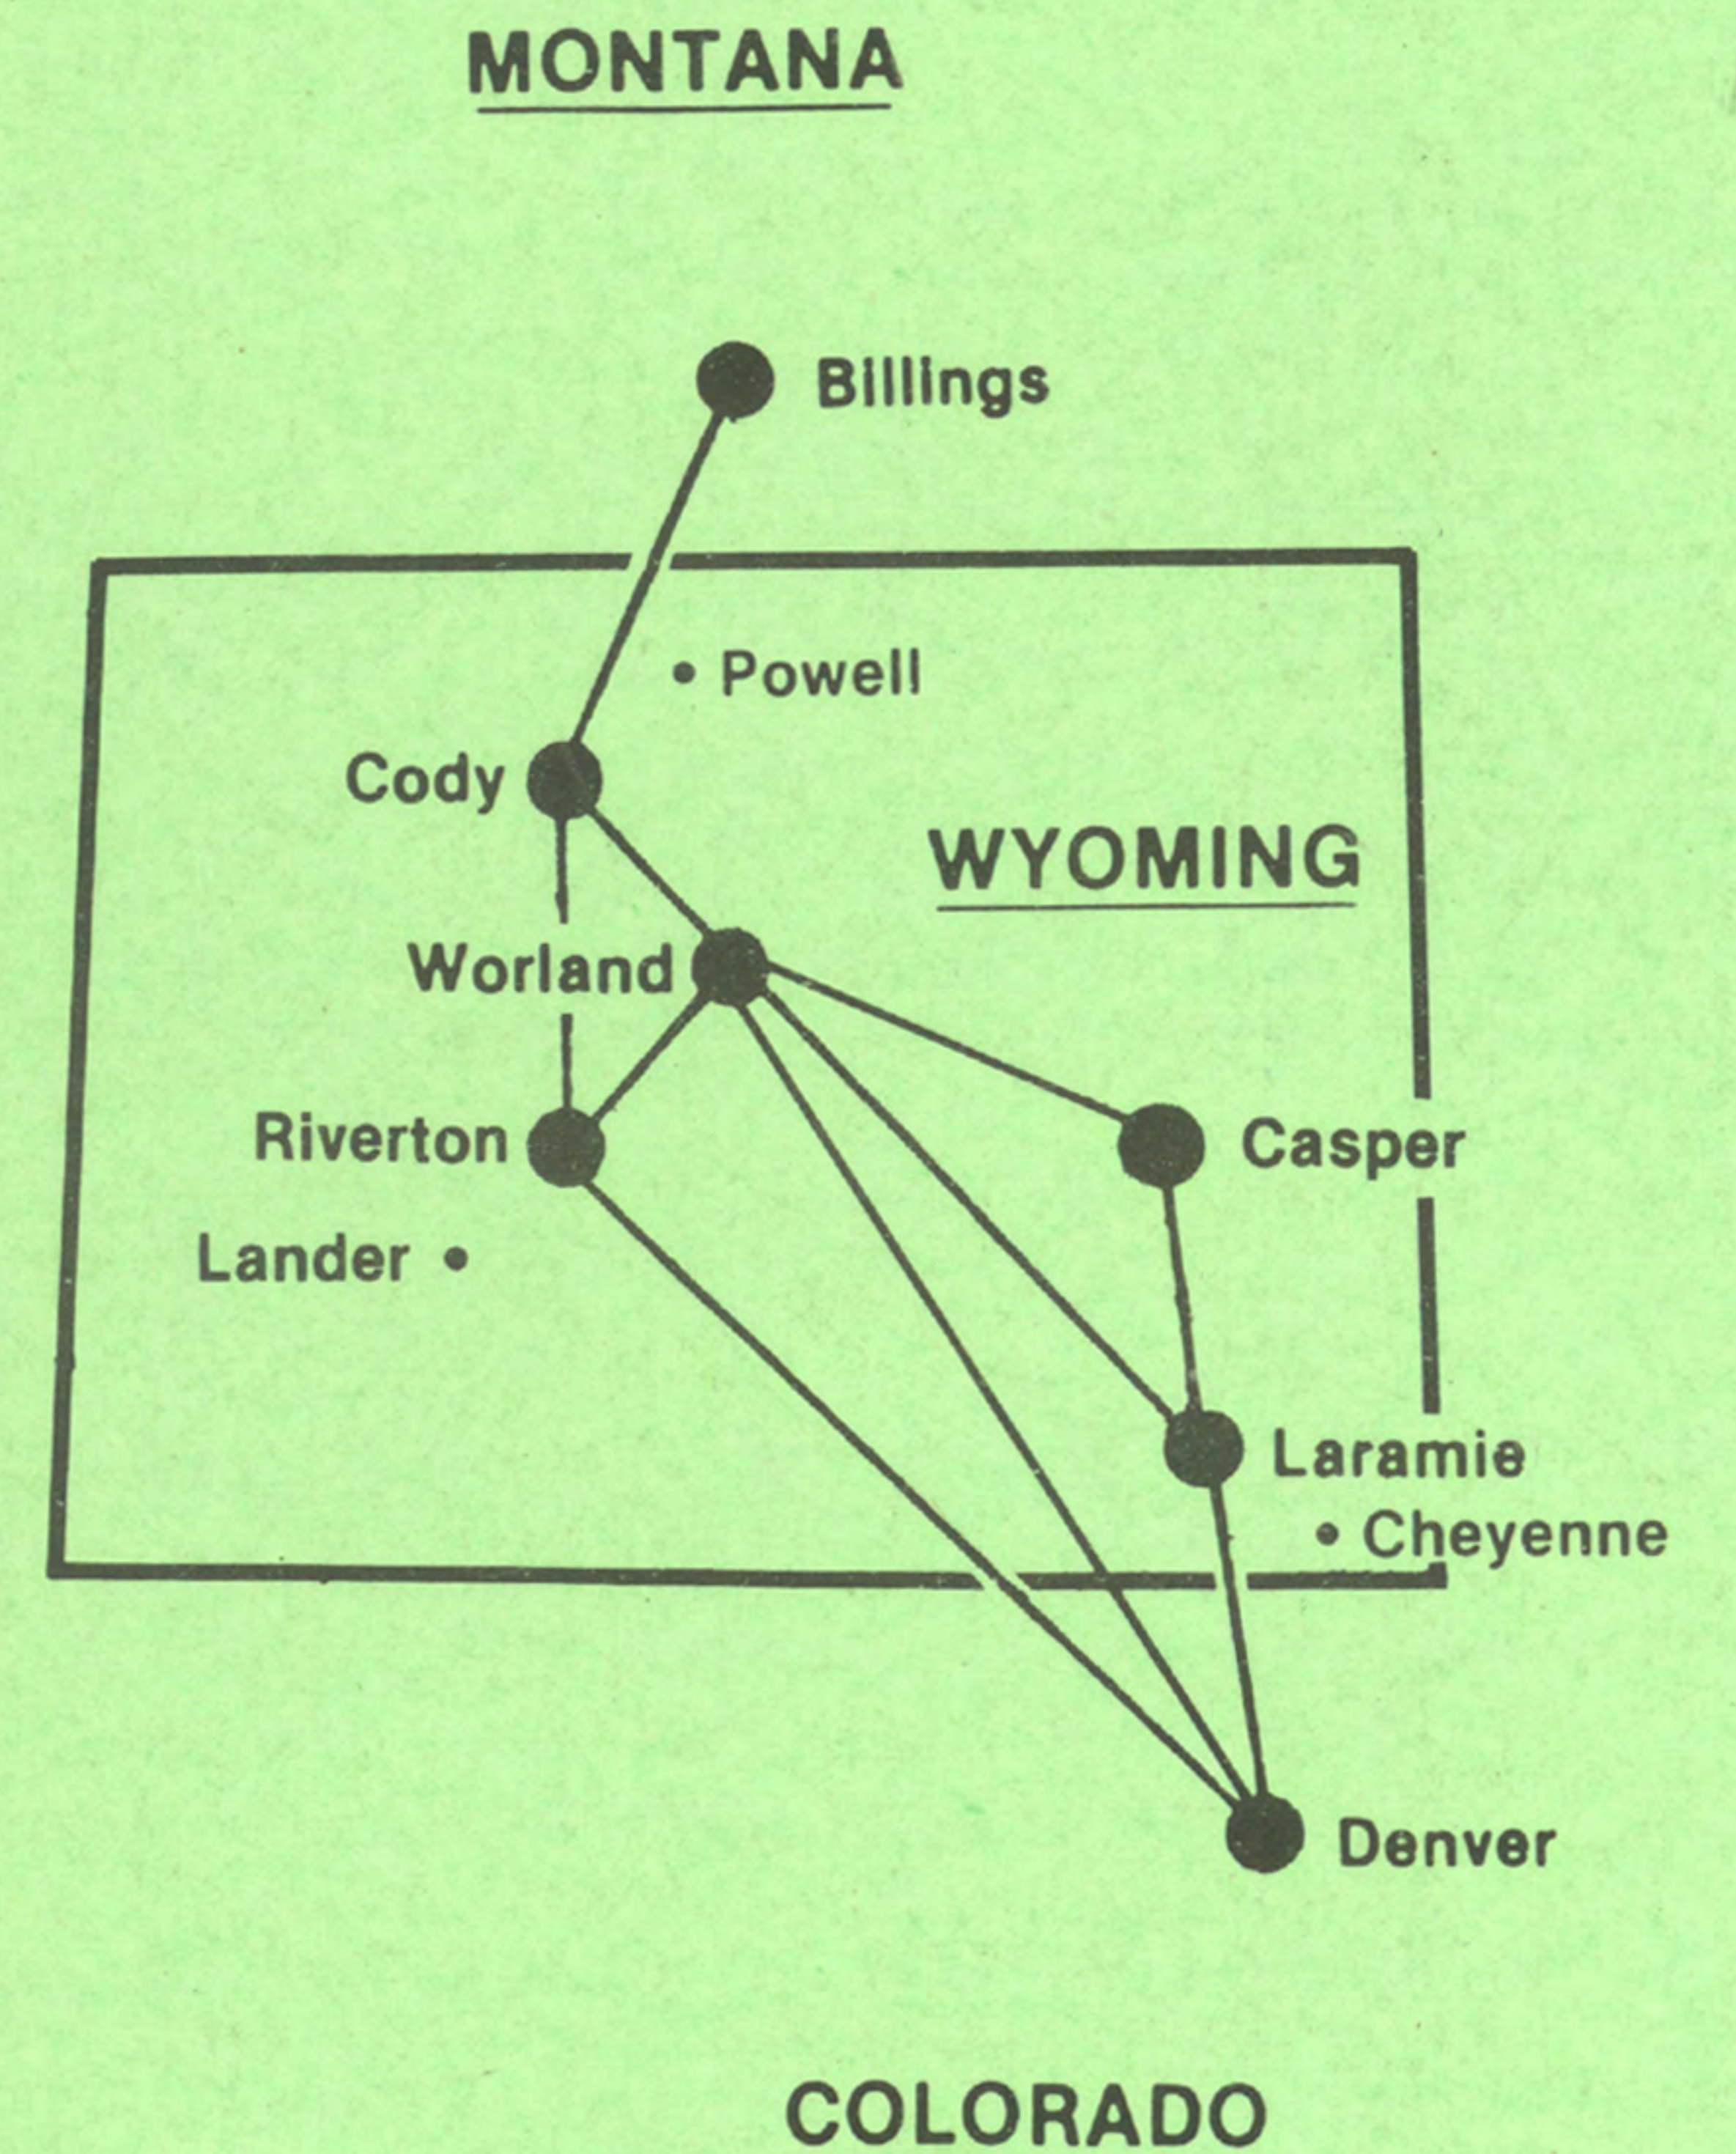

System Timetable

Effective
June 15, 1985